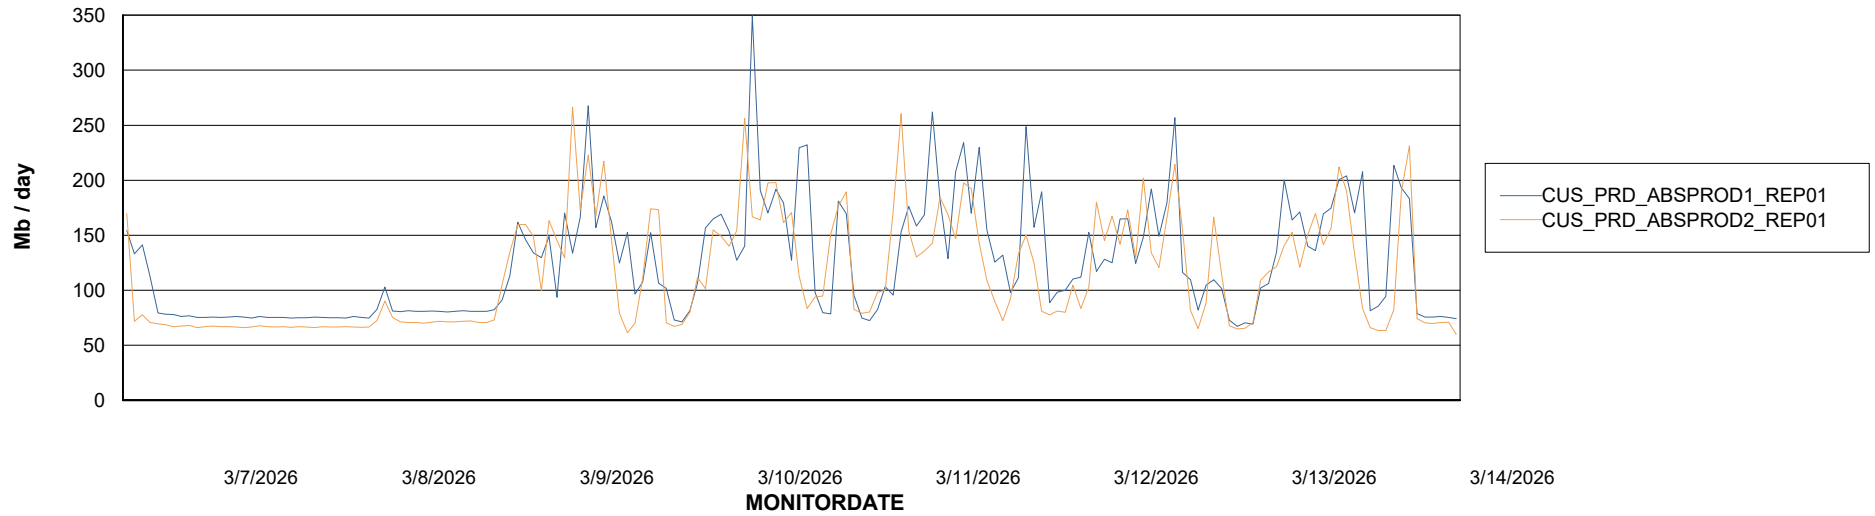

ABSSolute Application ReportServer Services

Avg memory used per ReportServer Service