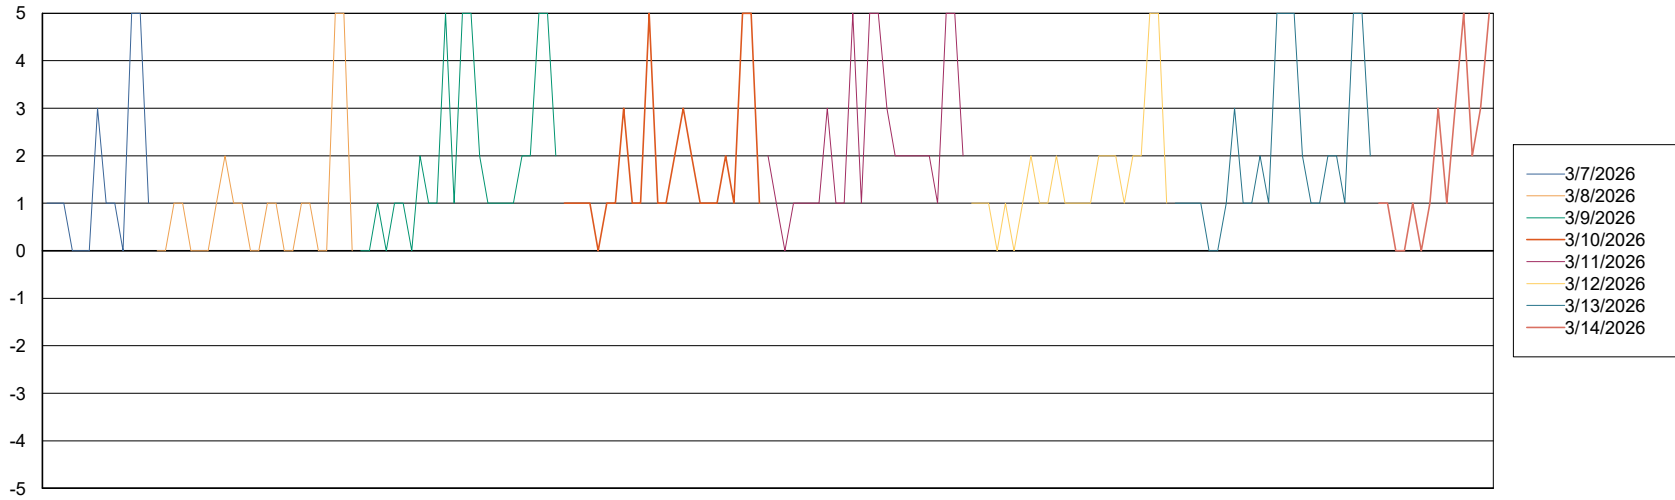

Recovery lag for last 7 days