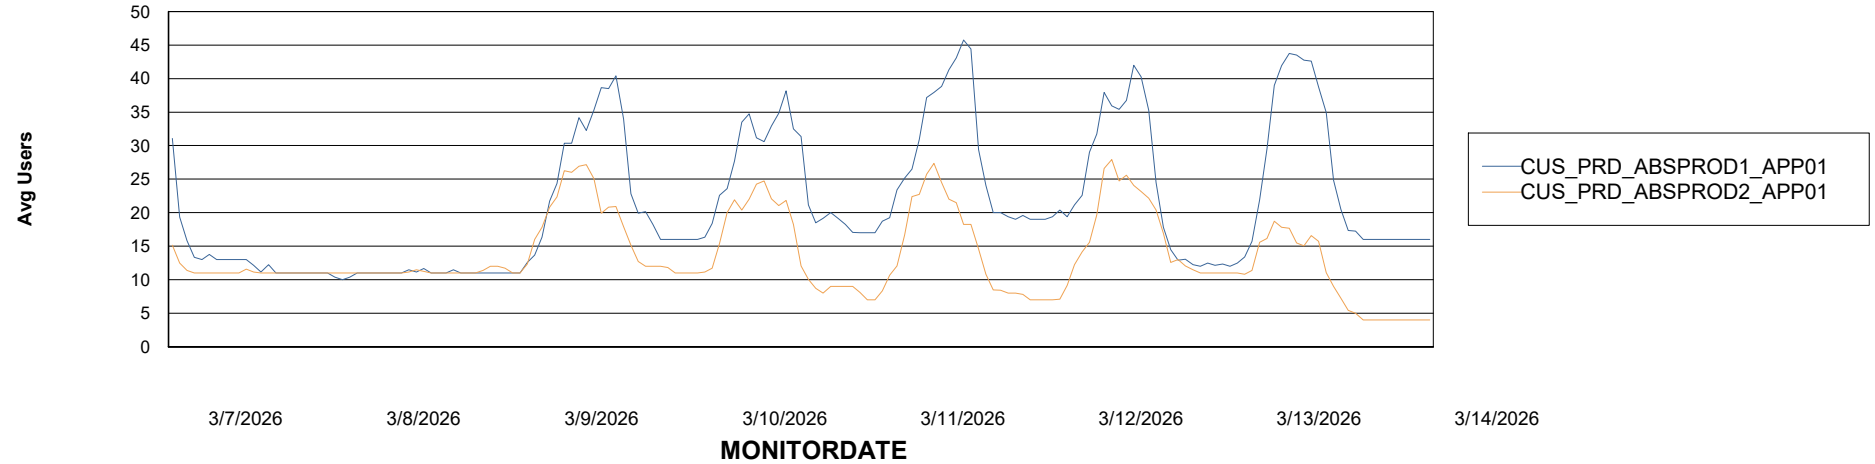

Avg users per day per ABS server