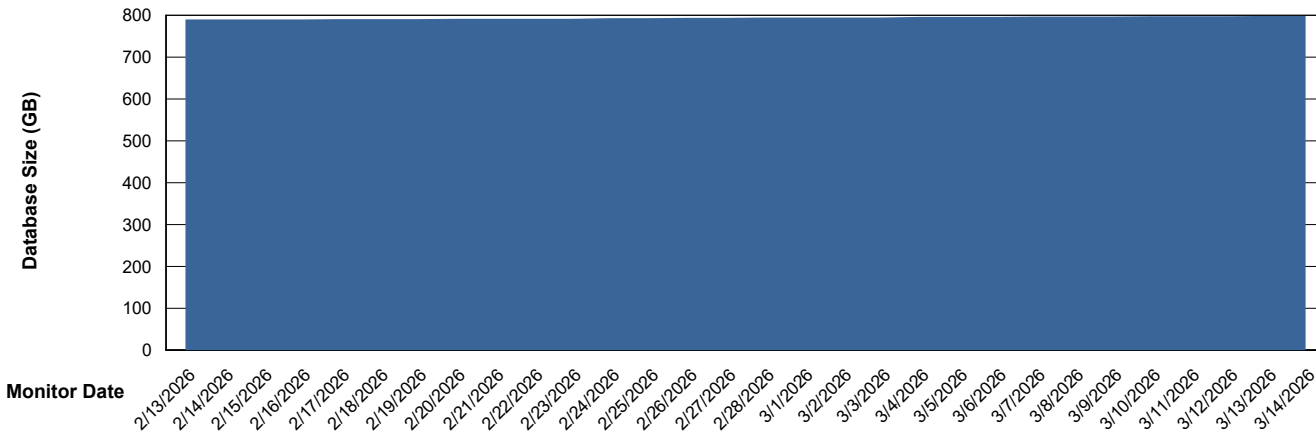

DB Processes Max 1,000

Weekly SLA Customer Report

Customer CUS_Production (24/7)
 Database ID 131

DATABASE SIZE CUS_PRD_ABSDB1_ABS1

Database growth over last month

Database Tablespace CUS_PRD_ABSDB1_ABS1

Date	Tablespace Name	MaxFilesize (Gb)	Usedsize (Gb)	Percentage free
3/14/2026	ABSDATA	384	288	25
	INDX	608	496	18
3/13/2026	ABSDATA	384	288	25
	INDX	608	495	19
3/12/2026	ABSDATA	384	287	25
	INDX	608	495	19
3/11/2026	ABSDATA	384	287	25
	INDX	608	495	19
3/10/2026	ABSDATA	384	287	25
	INDX	608	494	19
3/9/2026	ABSDATA	384	287	25
	INDX	608	494	19
3/8/2026	ABSDATA	384	287	25
	INDX	608	494	19

Weekly SLA Customer Report

Customer CUS_Production (24/7)
Database ID 131

Standby Database Health CUS_Production (24/7)

Recovery lag for last 7 days

Weekly SLA Customer Report

Customer CUS_Production (24/7)
Database ID 131