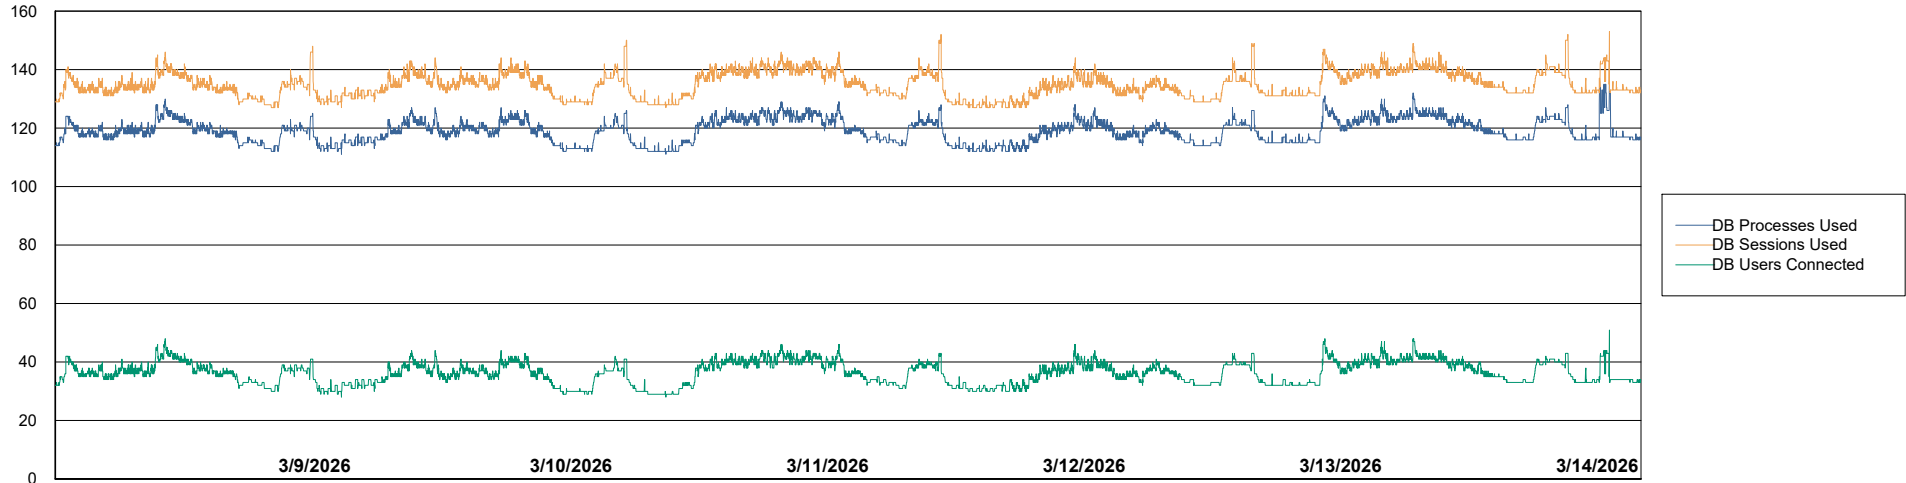

Weekly SLA Customer Report

Customer CUS_Production (24/7)
Database ID 131

Harddisk Usage CUS_PRD_ABSWEBPROD

	Free disk space on C: (%)	Total disk space on C: (Gb)	Used disk space on C: (Gb)
3/14/2026	87	199	26
3/13/2026	87	199	26
3/12/2026	87	199	25
3/11/2026	87	199	25
3/10/2026	87	199	25
3/9/2026	87	199	25
3/8/2026	87	199	25

Weekly SLA Customer Report

Customer CUS_Production (24/7)
Database ID 131

Database Performance CUS_PRD_ABSDB1_ABS1

Weekly SLA Customer Report

Customer CUS_Production (24/7)
Database ID 131

Database Performance CUS_PRD_ABSDB2_HSBABS1