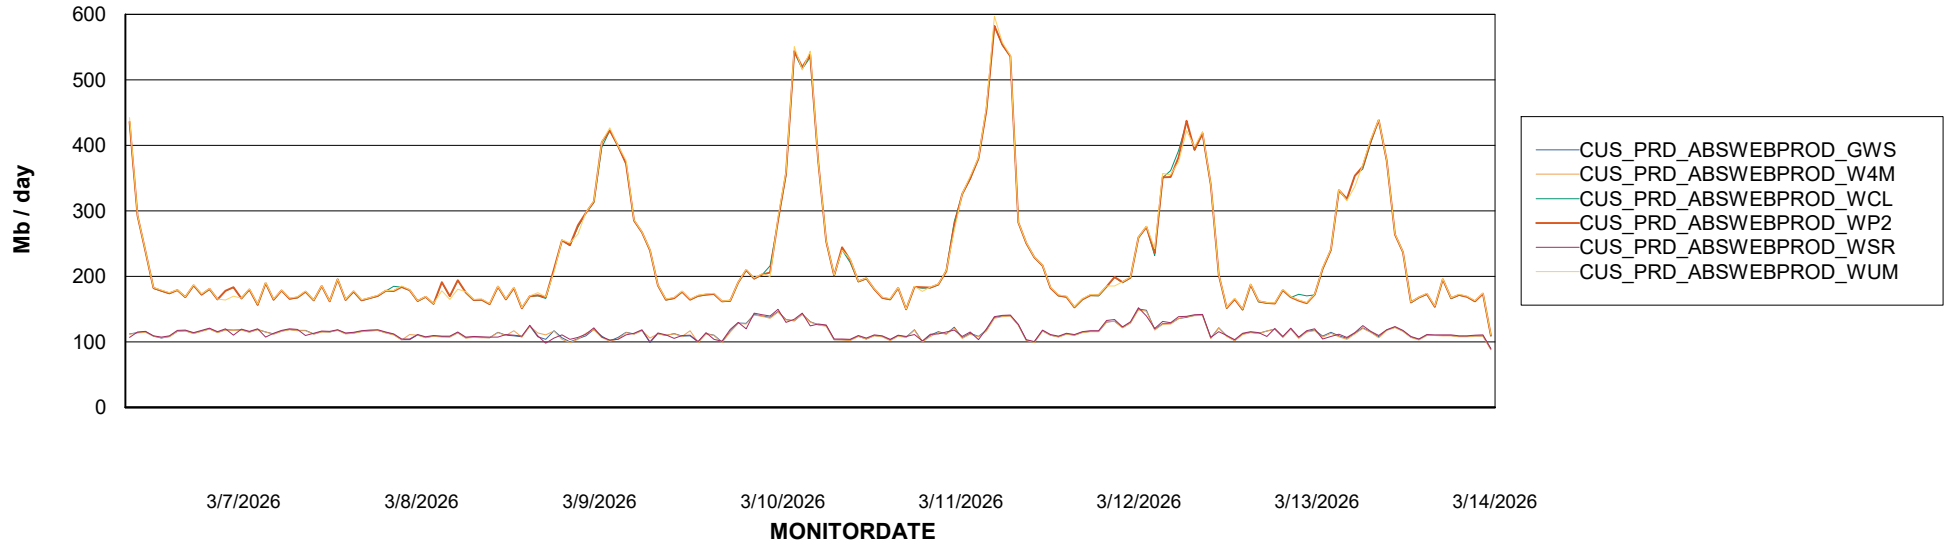

Avg memory used per ReportServer Service

Weekly SLA Customer Report

Customer CUS_Production (24/7)
Database ID 131

ABSSolute Web Component Services

Avg memory used per ABS Web component

Weekly SLA Customer Report