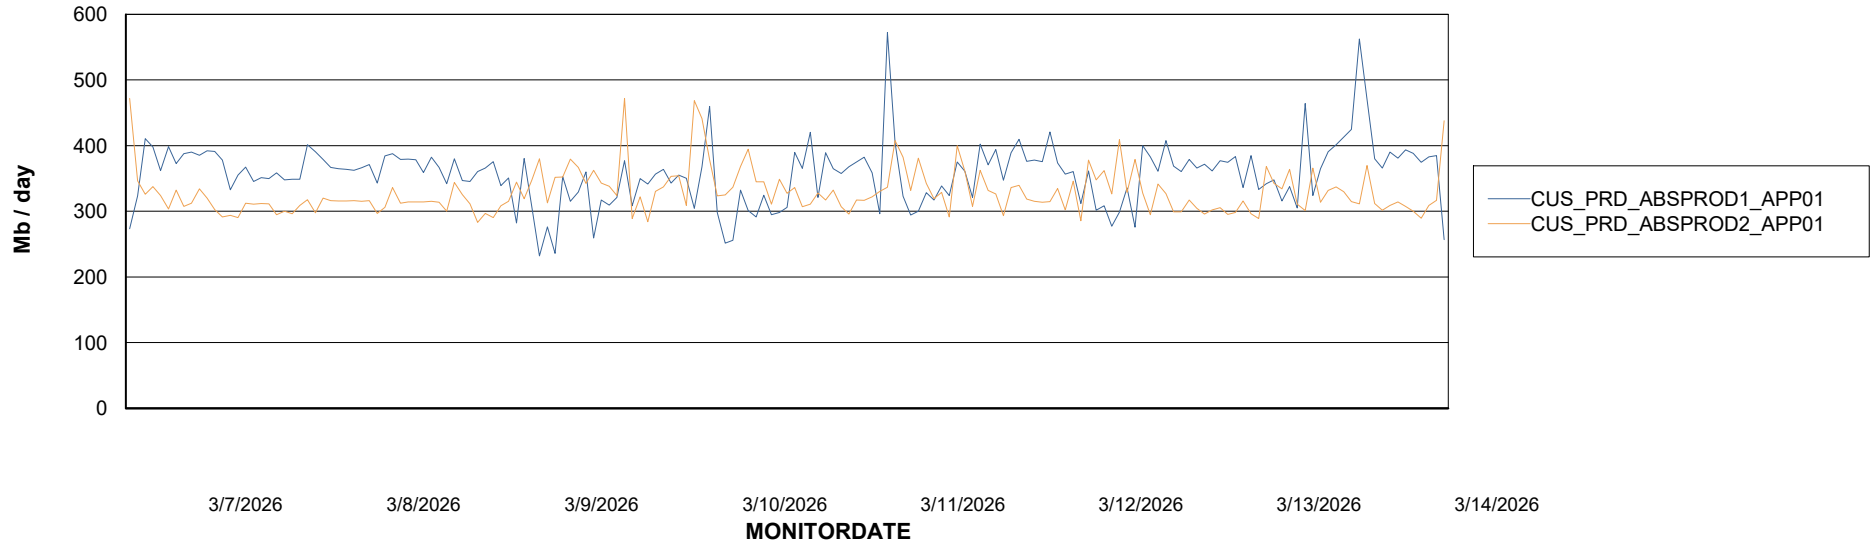

ABSSolute Application Server Services

Avg memory used per ABS Server Service