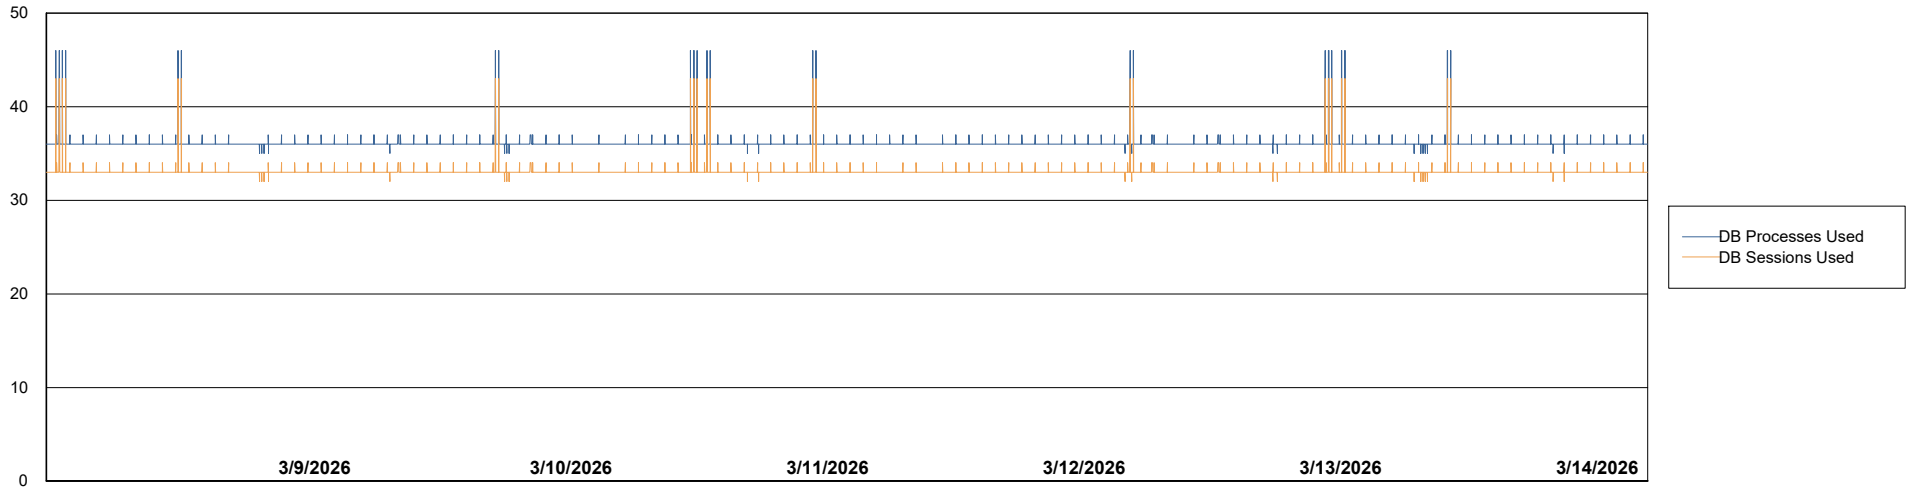

Database Performance CUS_PRD_ABSDB2_HSBABS1

DB Processes Max 1,000