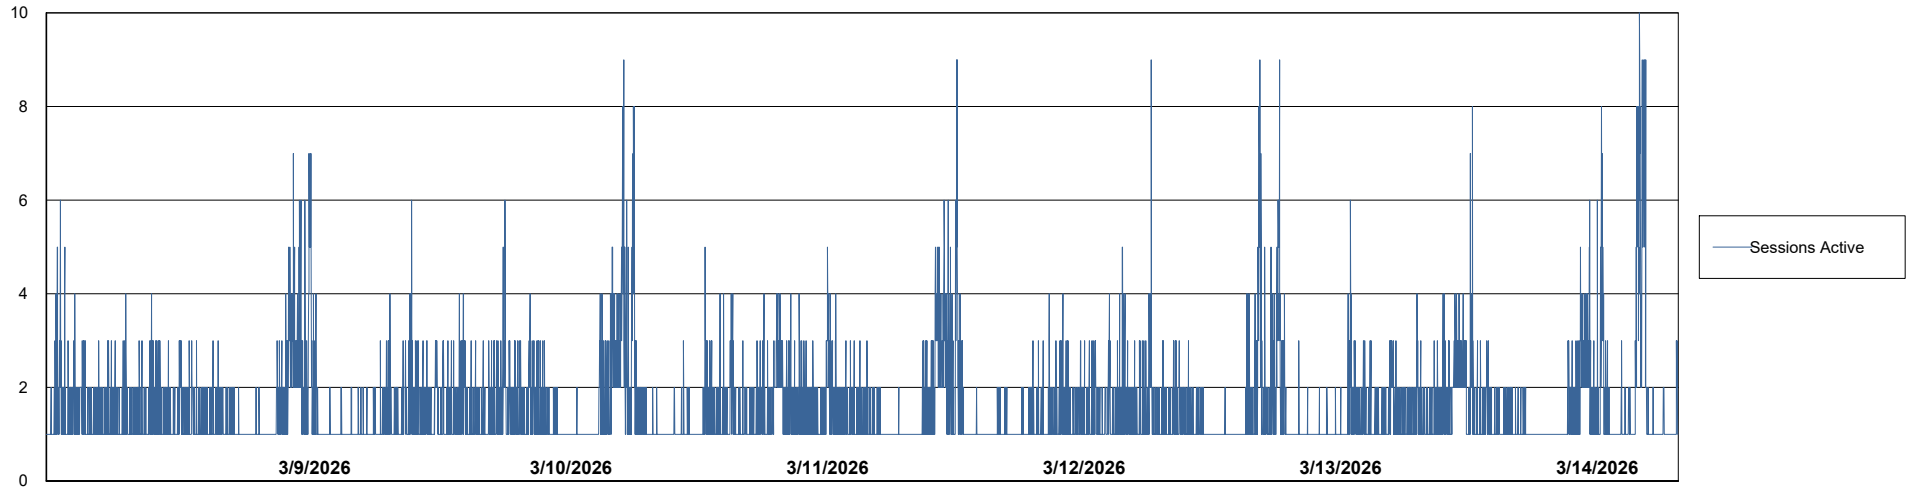

Weekly SLA Customer Report

Customer CUS_Production (24/7)
Database ID 131

Harddisk Usage CUS_PRD_ABSWEBPROD

	Free disk space on C: (%)	Total disk space on C: (Gb)	Used disk space on C: (Gb)
3/14/2026	87	199	26
3/13/2026	87	199	26
3/12/2026	87	199	25
3/11/2026	87	199	25
3/10/2026	87	199	25
3/9/2026	87	199	25
3/8/2026	87	199	25

Weekly SLA Customer Report

Customer CUS_Production (24/7)
Database ID 131

Database Performance CUS_PRD_ABSDB1_ABS1

Weekly SLA Customer Report

Customer CUS_Production (24/7)
Database ID 131

Database Performance CUS_PRD_ABSDB2_HSBABS1