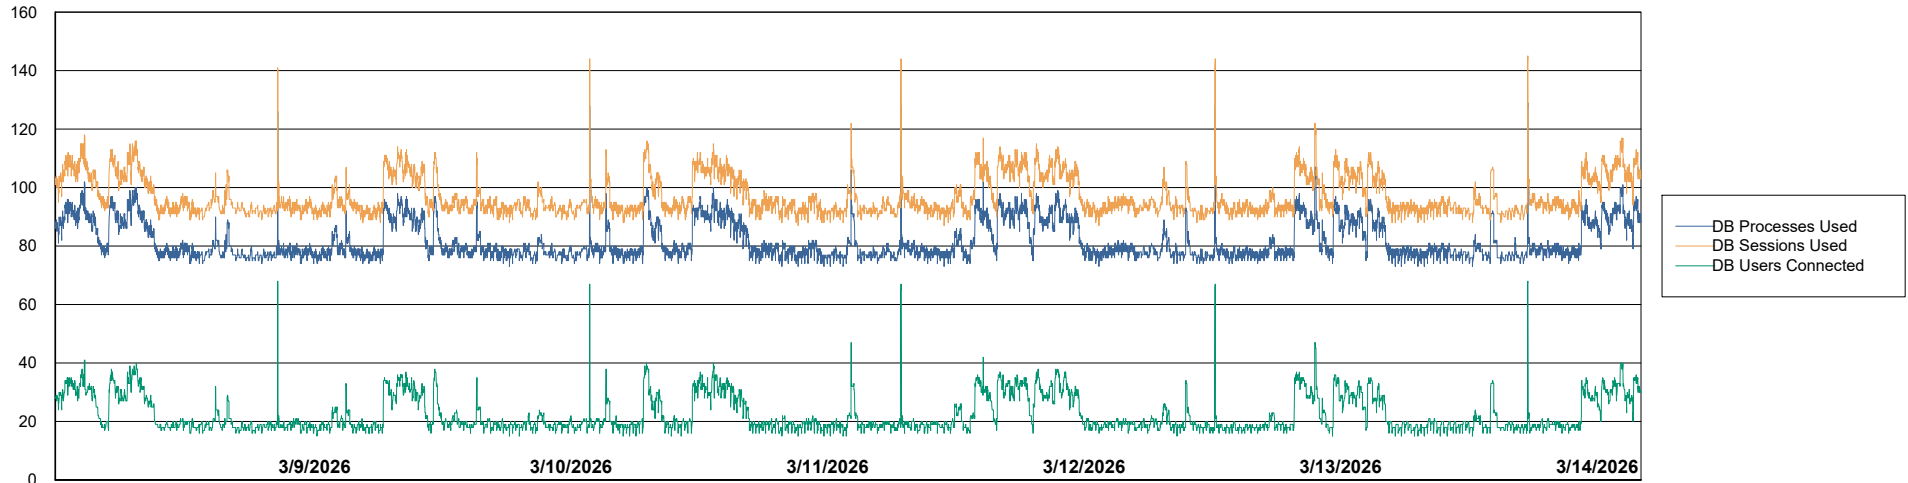

Database Performance CTR-BI-JED_ABS1