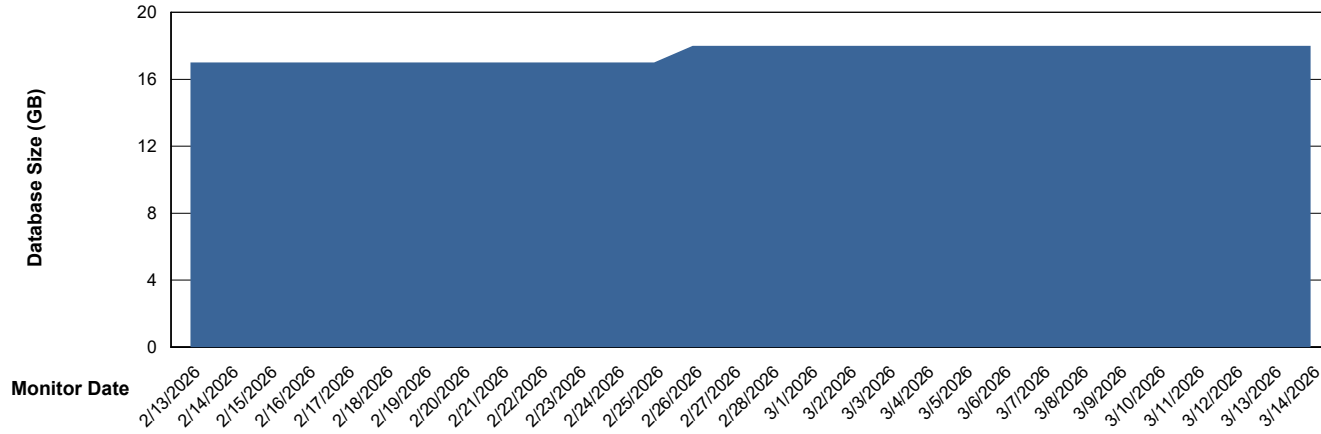

Weekly SLA Customer Report

Customer CTR OCI JED Production
Database ID 207

Database Performance CTR-DBS2-JED_PROD_HSBABS1

DB Processes Max 4
DB Processes Max 1,000
DB Processes Max 0

Weekly SLA Customer Report

Customer CTR OCI JED Production
Database ID 207

DATABASE SIZE CTR-BI-JED_ABS1

Database growth over last month

DATABASE SIZE CTR-DBS1-JED_PROD_ABS1

Database growth over last month

Weekly SLA Customer Report