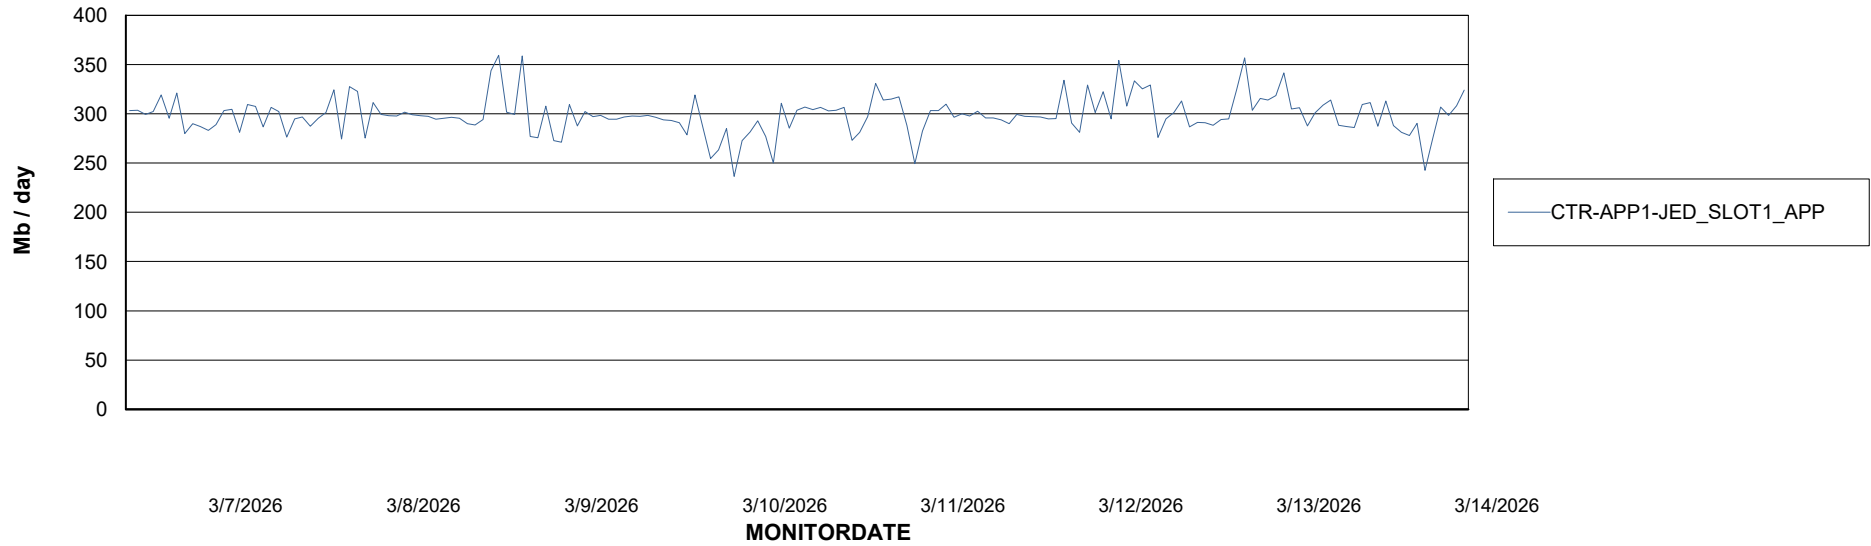

ABSSolute Application Server Services

Avg memory used per ABS Server Service