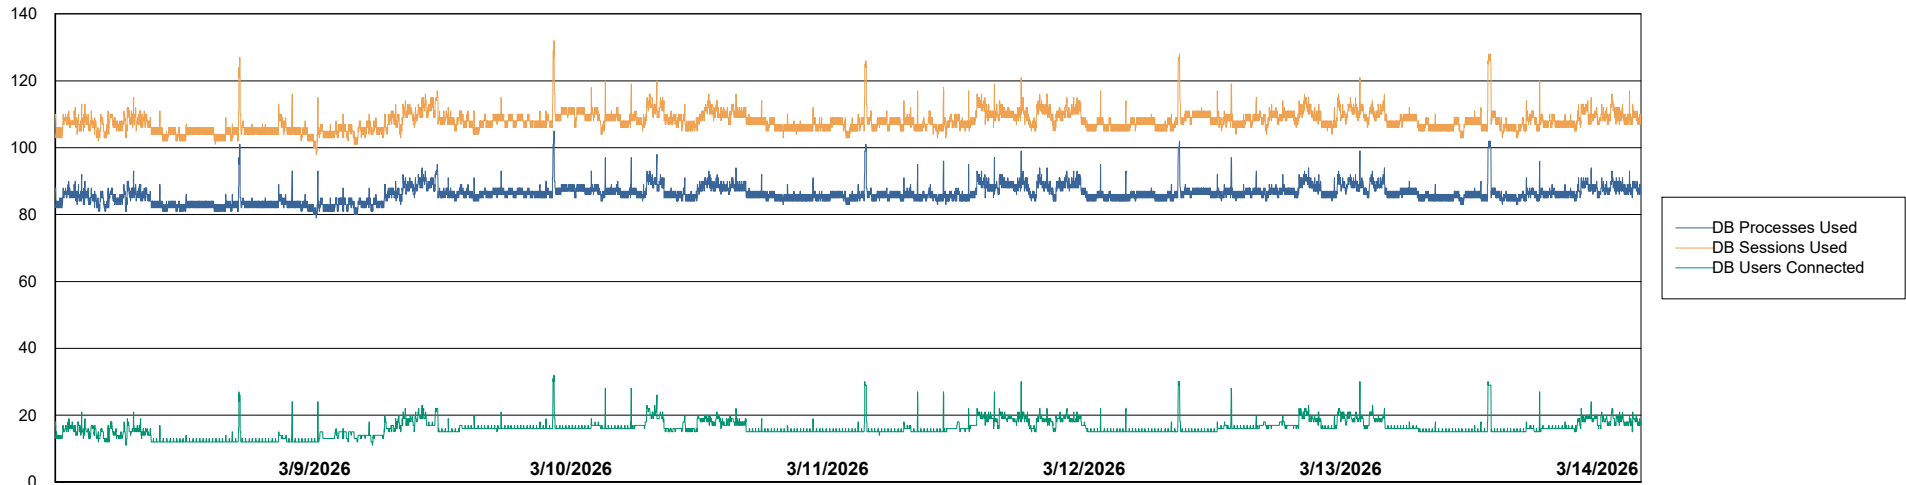

Weekly SLA Customer Report

Customer CTR OCI JED Production
Database ID 207

Database Performance CTR-BI-JED_ABS1

Weekly SLA Customer Report

Customer CTR OCI JED Production
Database ID 207

Database Performance CTR-DBS1-JED_PROD_ABS1