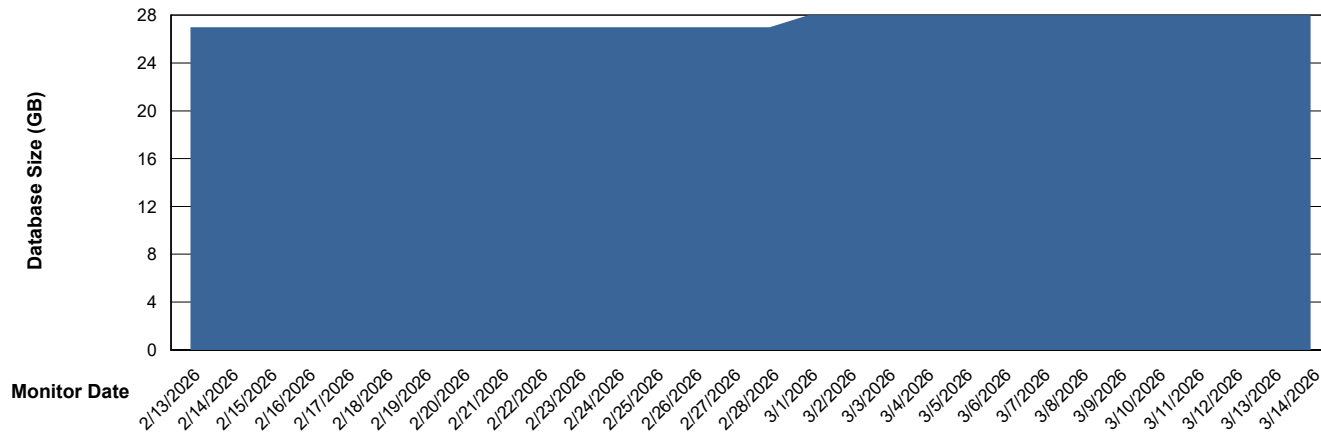

Customer CTR OCI JED Production
Database ID 207

DATABASE SIZE CTR-BI-JED_ABS1

Database growth over last month

DATABASE SIZE CTR-DBS1-JED_PROD_ABS1

Database growth over last month

Weekly SLA Customer Report