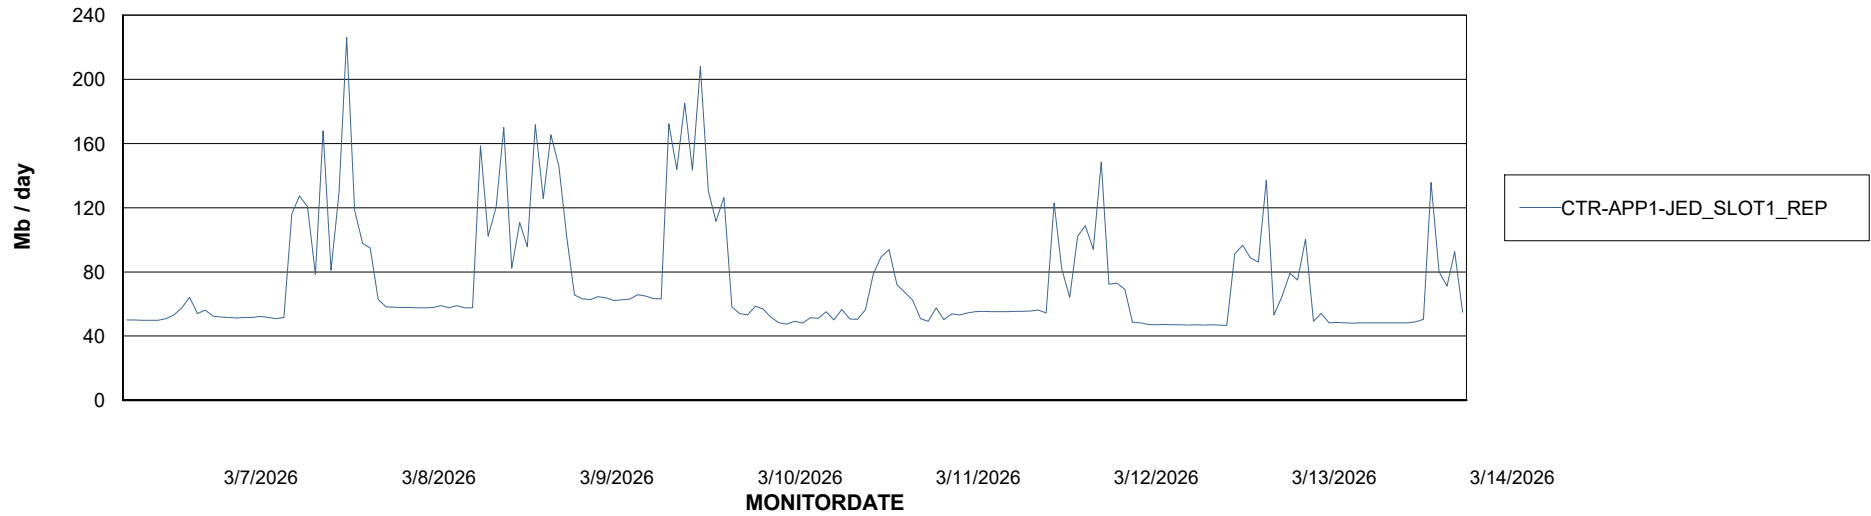

Avg memory used per ABS Server Service

Avg users per day per ABS server

Weekly SLA Customer Report

Customer CTR OCI JED Production
Database ID 207

ABSSolute Application ReportServer Services

Avg memory used per ReportServer Service