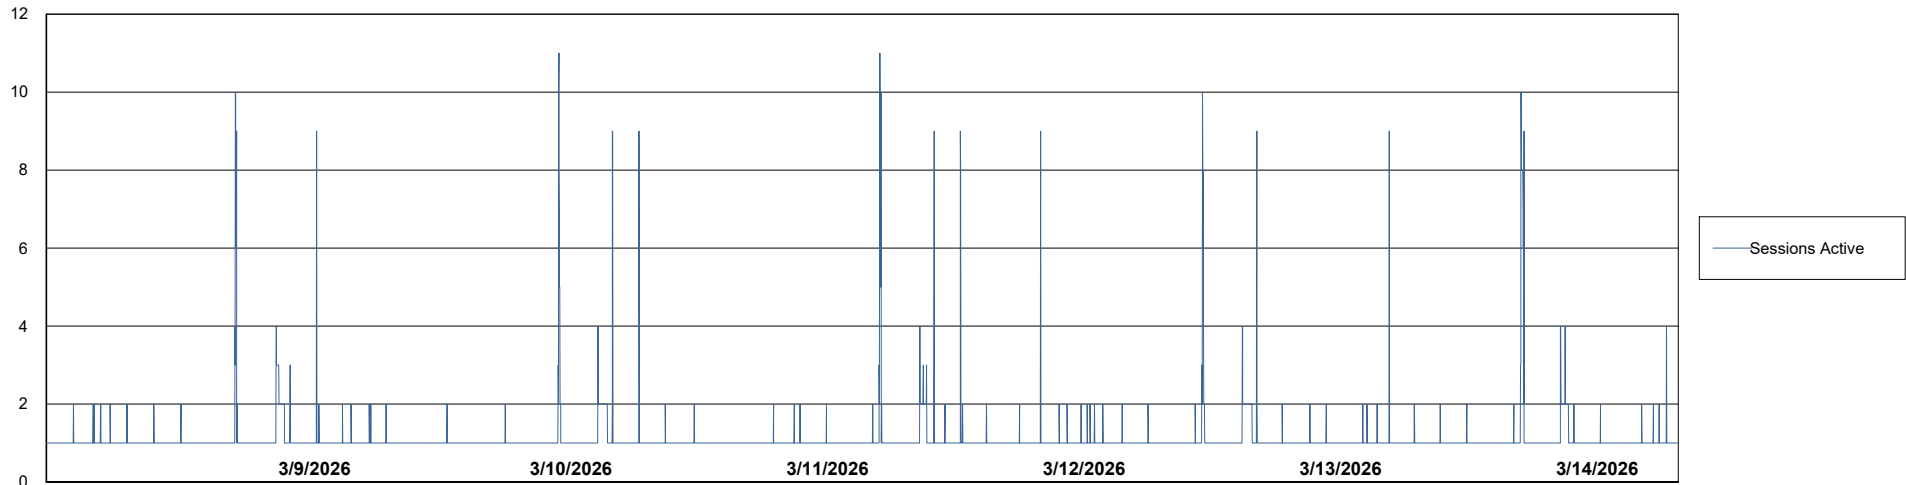

Weekly SLA Customer Report

Customer CTR OCI JED Production
Database ID 207

Database Performance CTR-BI-JED_ABS1

Weekly SLA Customer Report

Customer CTR OCI JED Production
Database ID 207

Database Performance CTR-DBS1-JED_PROD_ABS1