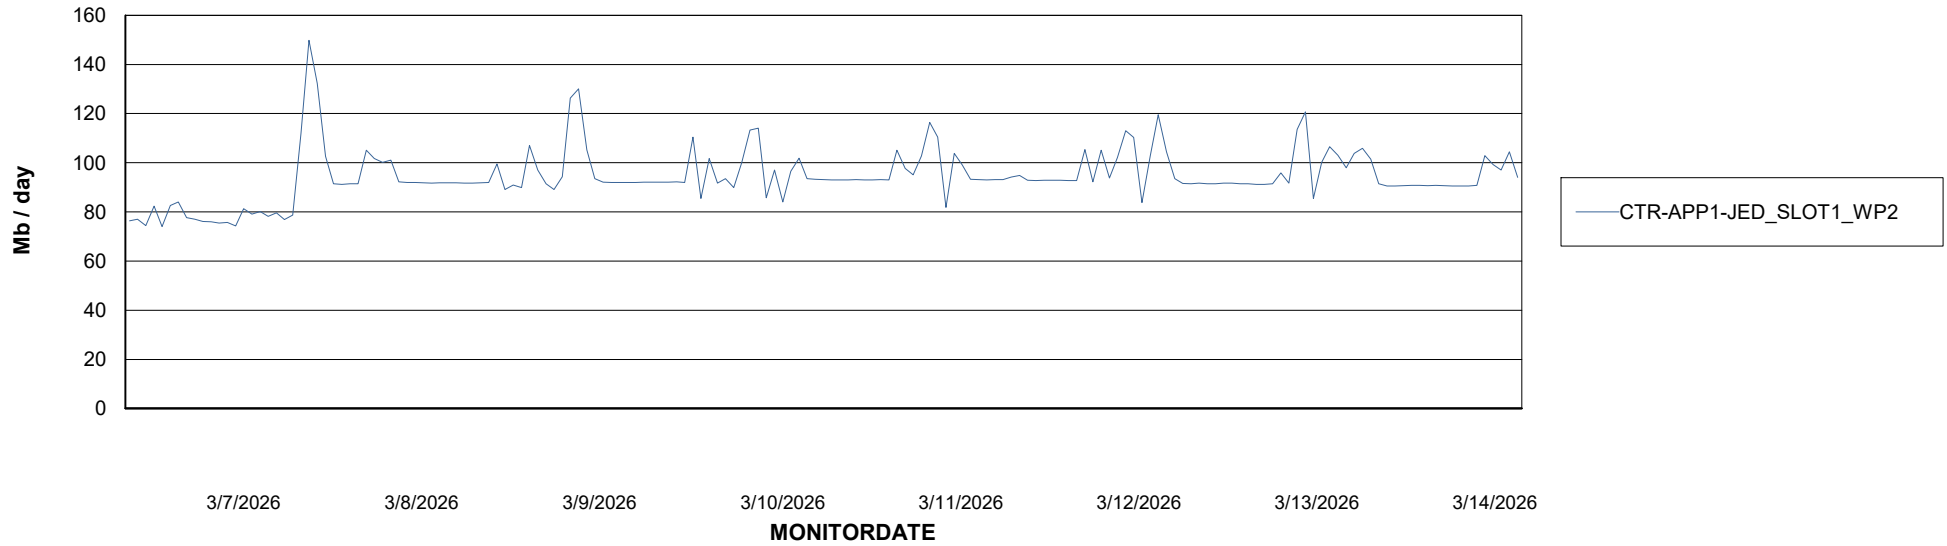

ABSolute Web Component Services

Avg memory used per ABS Web component