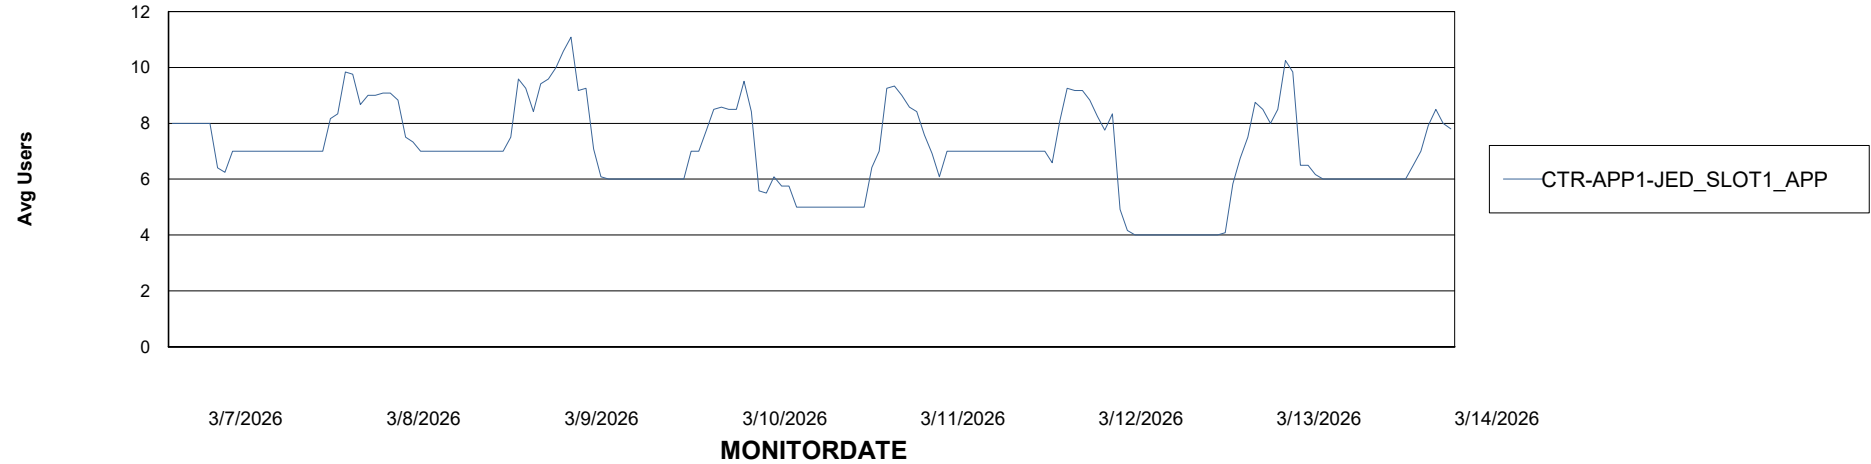

Avg users per day per ABS server