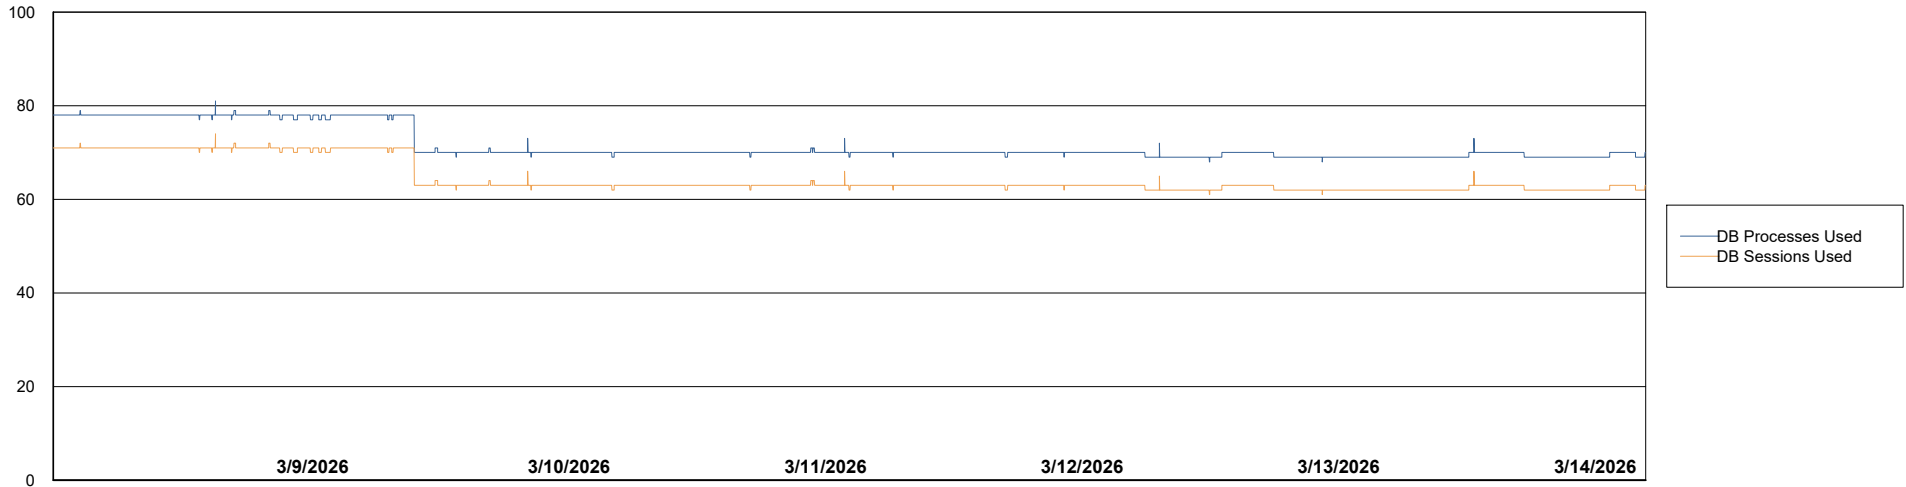

Database Performance CTR-DBS2-JED_PROD_HSBABS1

DB Processes Max 4
DB Processes Max 1,000
DB Processes Max 0