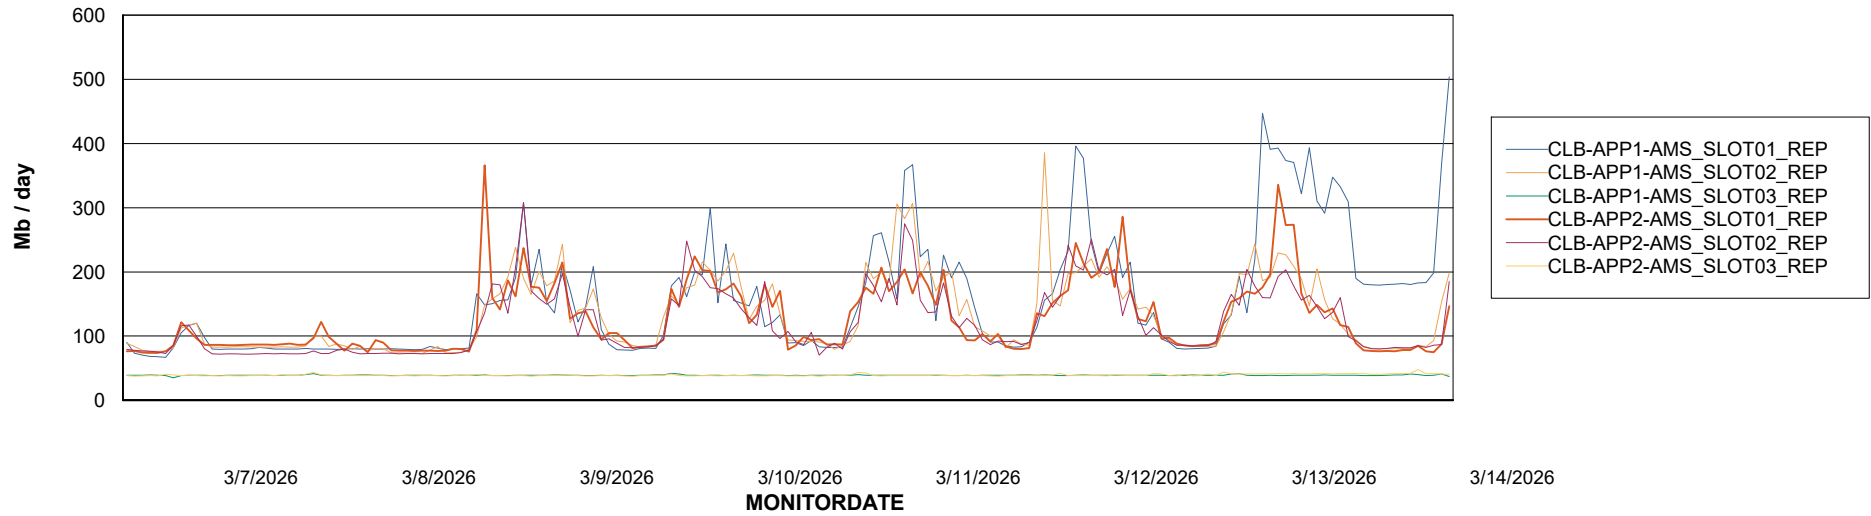

Avg memory used per ABS Server Service

Avg users per day per ABS server

Weekly SLA Customer Report

Customer: CLB OCI AMS Production
Database ID: 196

ABSSolute Application ReportServer Services

Avg memory used per ReportServer Service