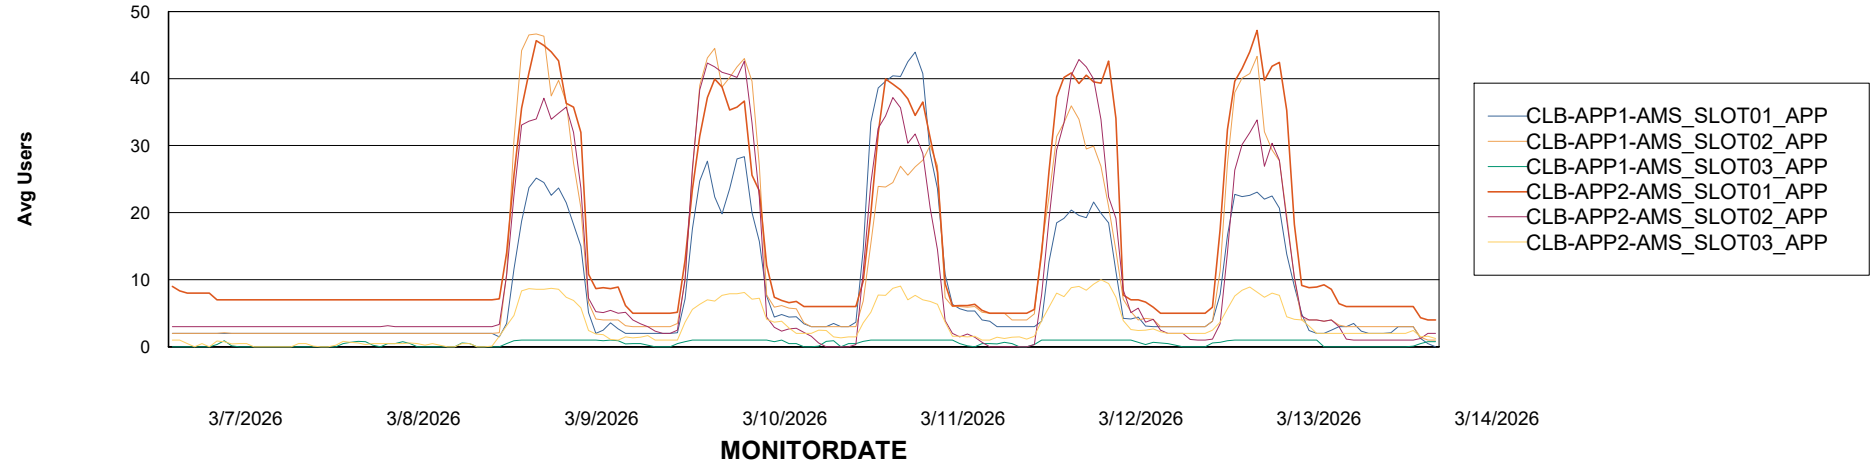

Avg users per day per ABS server