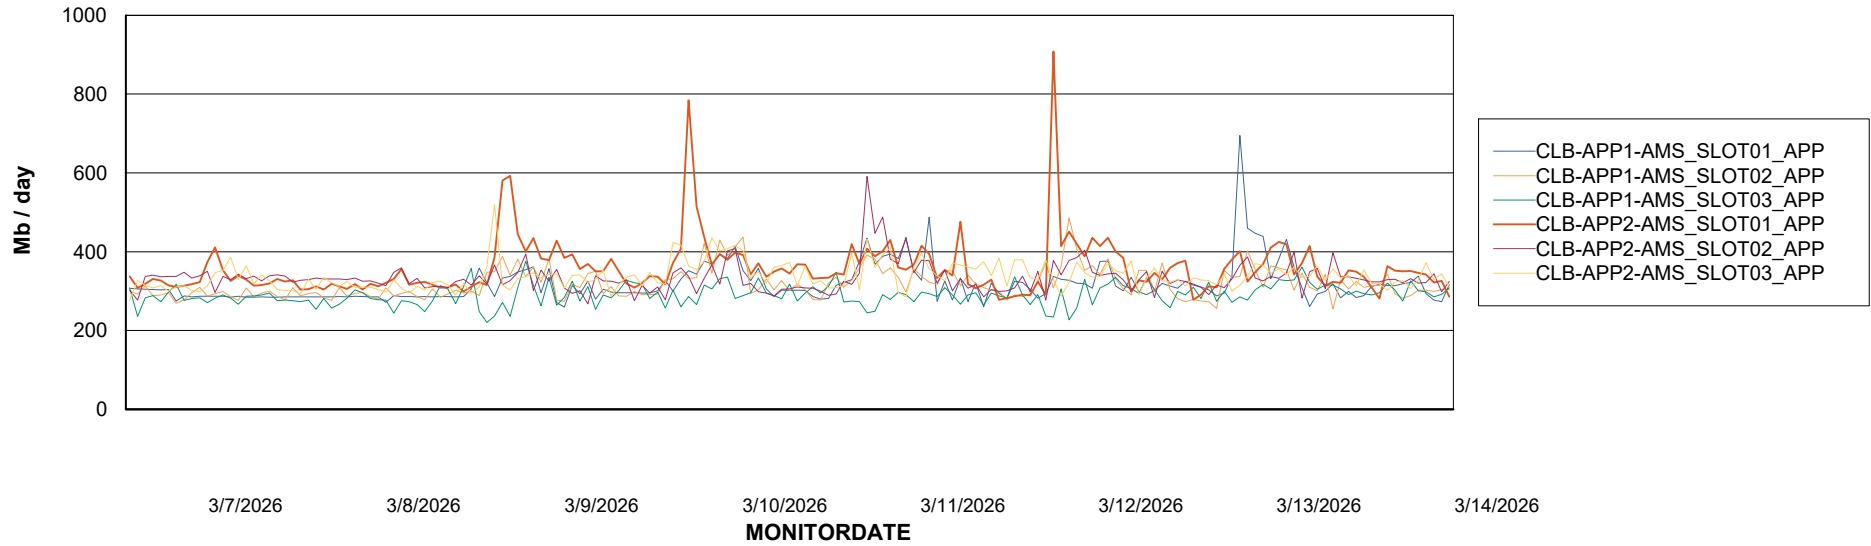

ABSSolute Application Server Services

Avg memory used per ABS Server Service