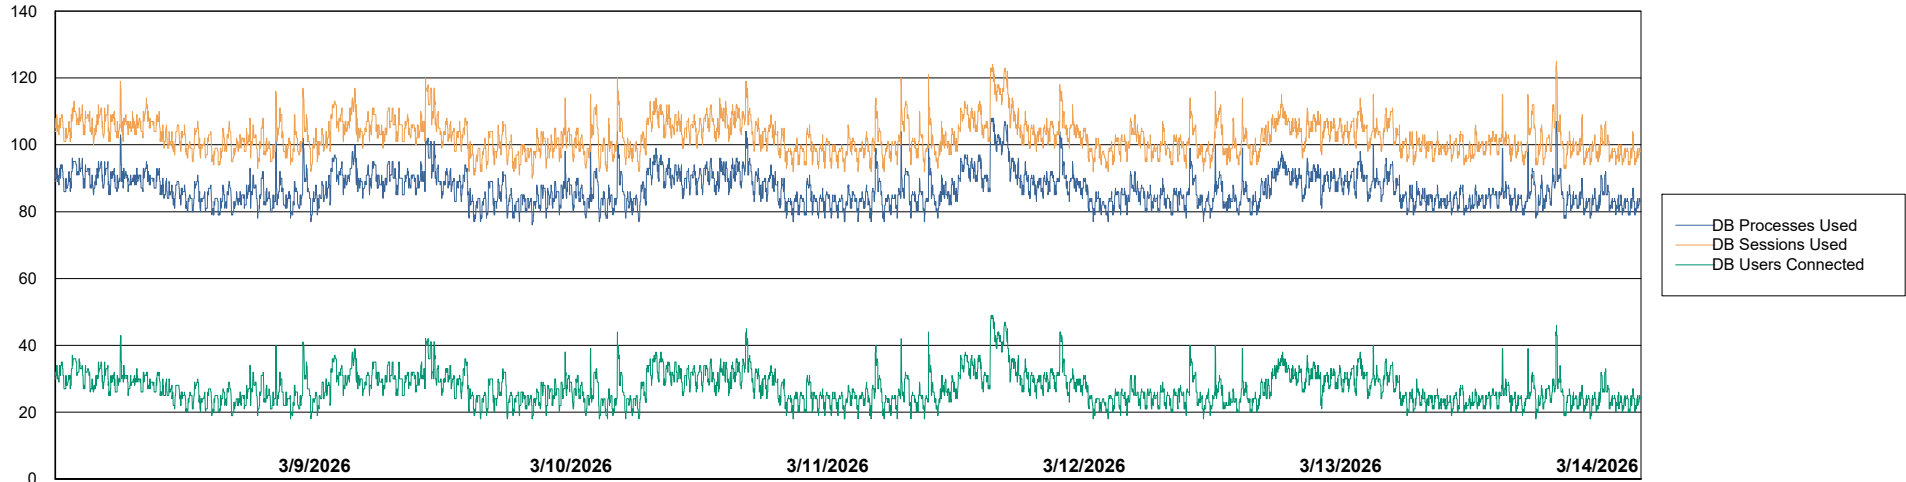

Database Performance: CLB-BI2-AMS_ABS1_DB