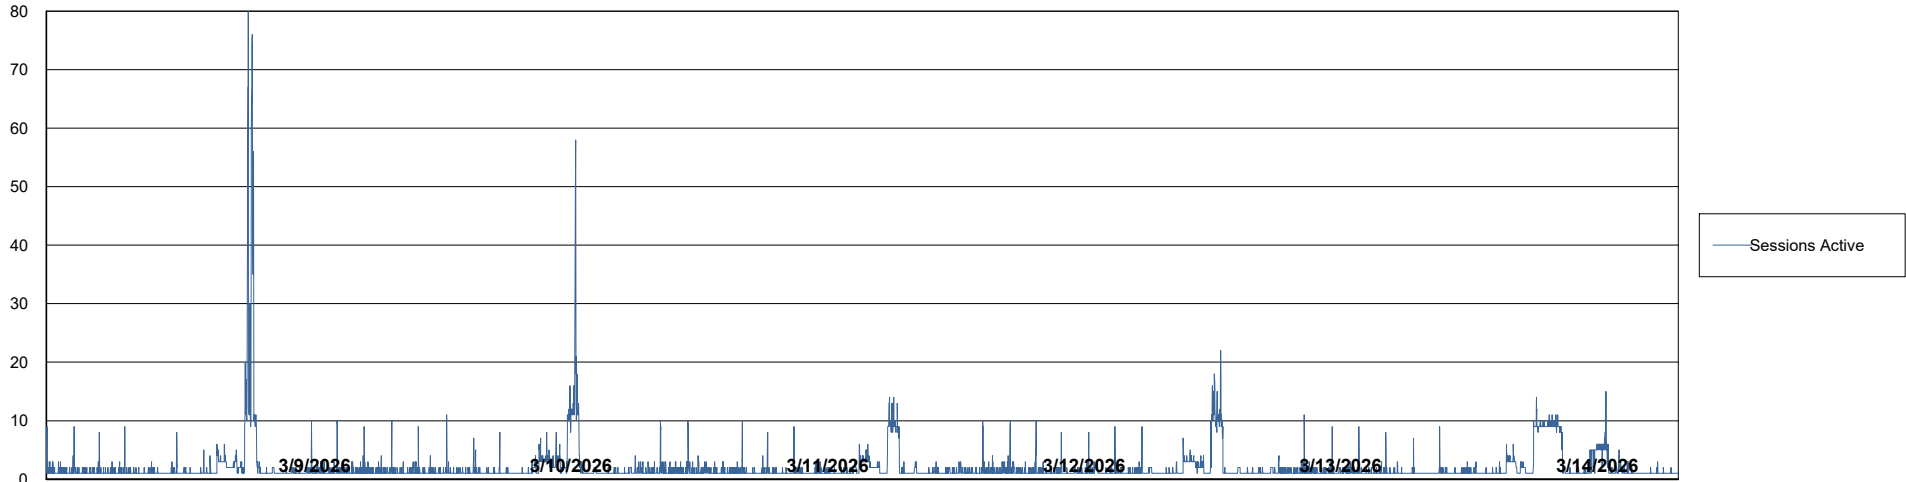

Weekly SLA Customer Report

Customer: CLB OCI AMS Production
Database ID: 196

Database Performance: CLB-BI2-AMS_ABS1_DB

Weekly SLA Customer Report

Customer: CLB OCI AMS Production
Database ID: 196

Database Performance: CLB-DBS1-AMS_PROD_ABS1