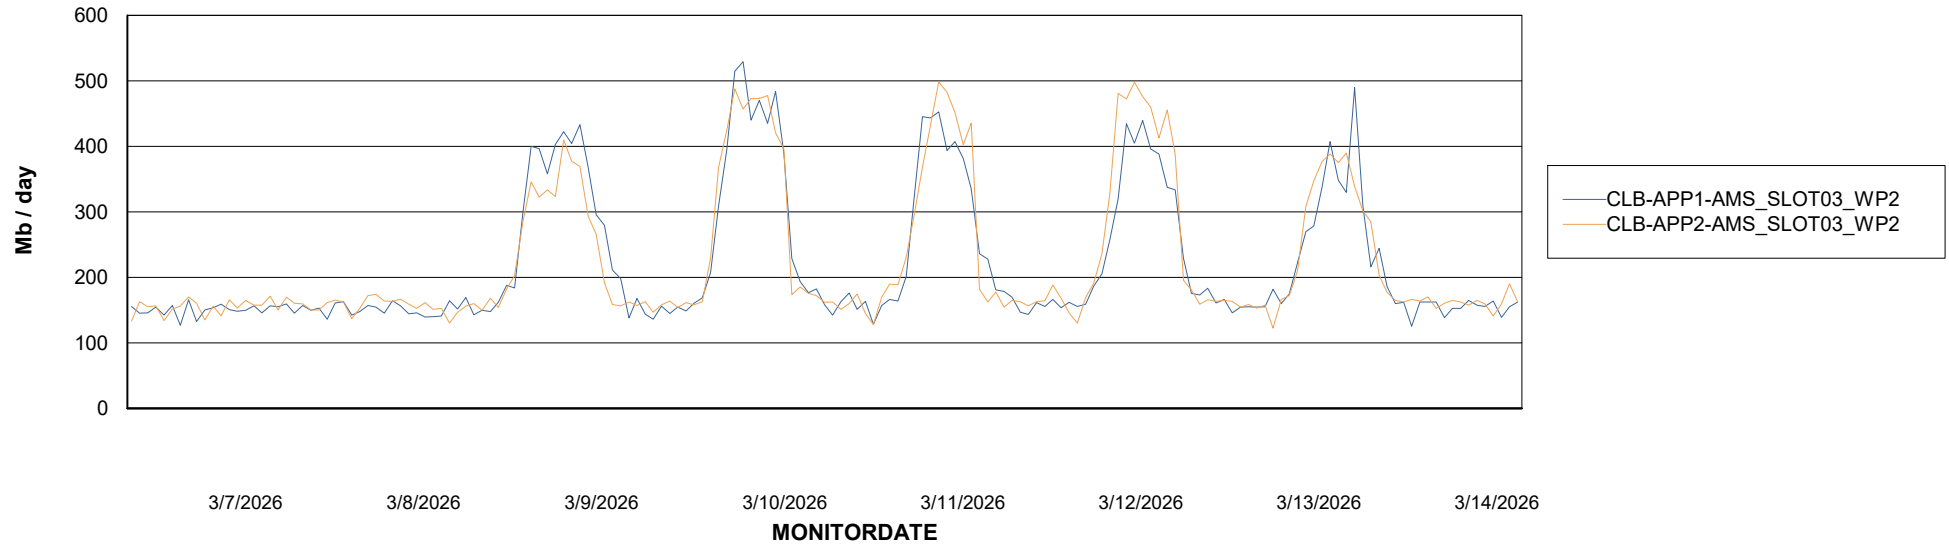

ABSolute Web Component Services

Avg memory used per ABS Web component