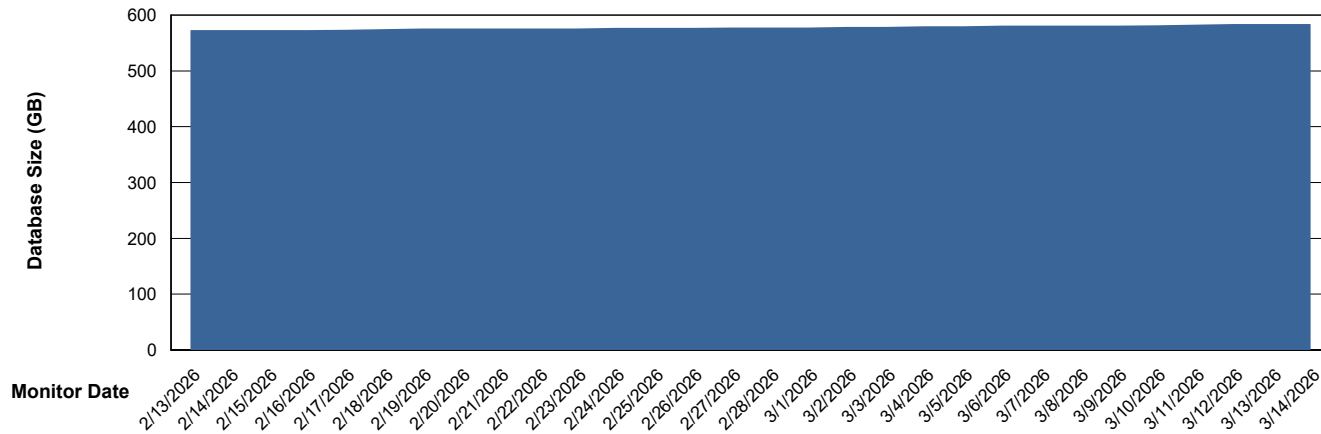

Customer CLB OCI AMS Production
Database ID 196

DATABASE SIZE CLB-BI2-AMS_ABS1_DB

Database growth over last month

DATABASE SIZE CLB-DBS1-AMS_PROD_ABS1

Database growth over last month

Weekly SLA Customer Report