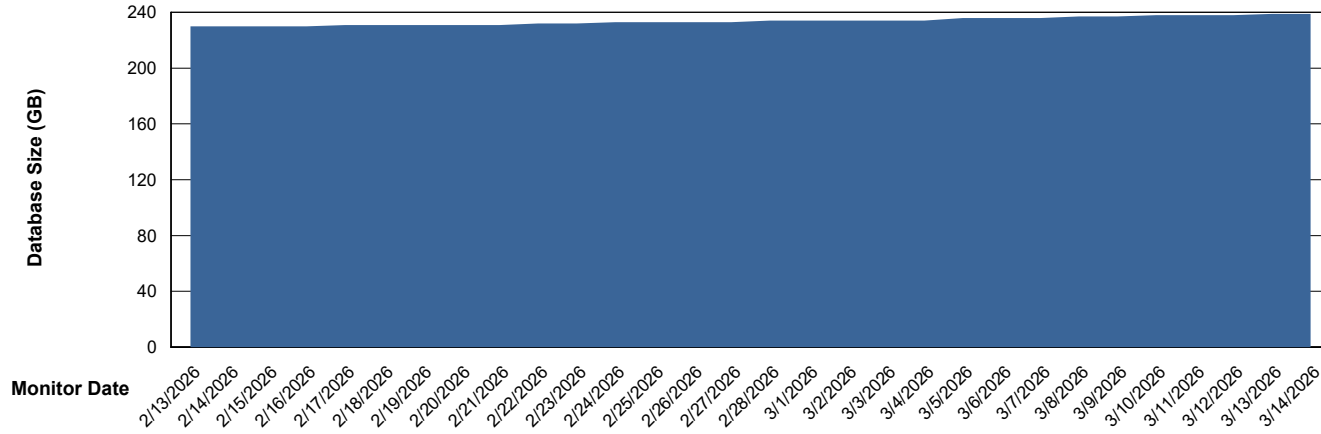

Weekly SLA Customer Report

Customer CLB OCI AMS Production
Database ID 196

Database Performance CLB-DBS2-AMS_PROD_HSBABS1

DB Processes Max 4
DB Processes Max 1,000
DB Processes Max 0

Weekly SLA Customer Report

Customer CLB OCI AMS Production
Database ID 196

DATABASE SIZE CLB-BI2-AMS_ABS1_DB

Database growth over last month

DATABASE SIZE CLB-DBS1-AMS_PROD_ABS1

Database growth over last month

Weekly SLA Customer Report