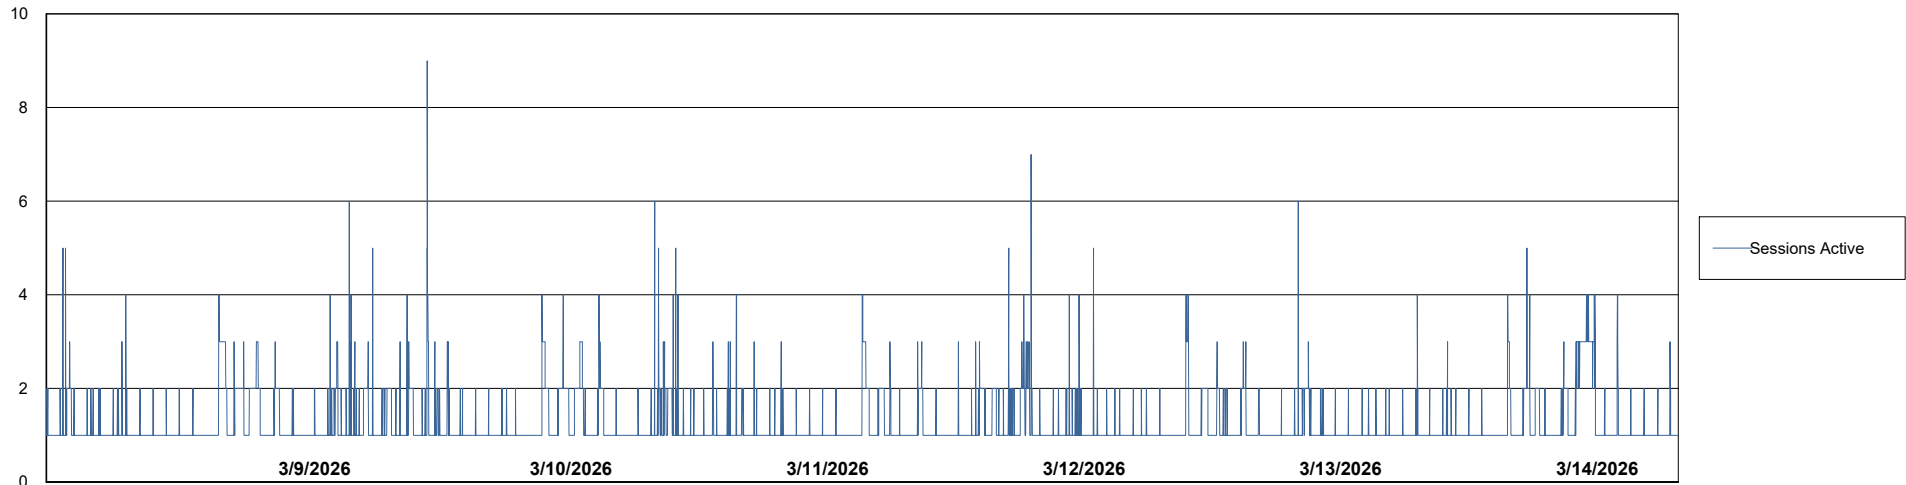

Database Performance: CLB-BI2-AMS_ABS1_DB