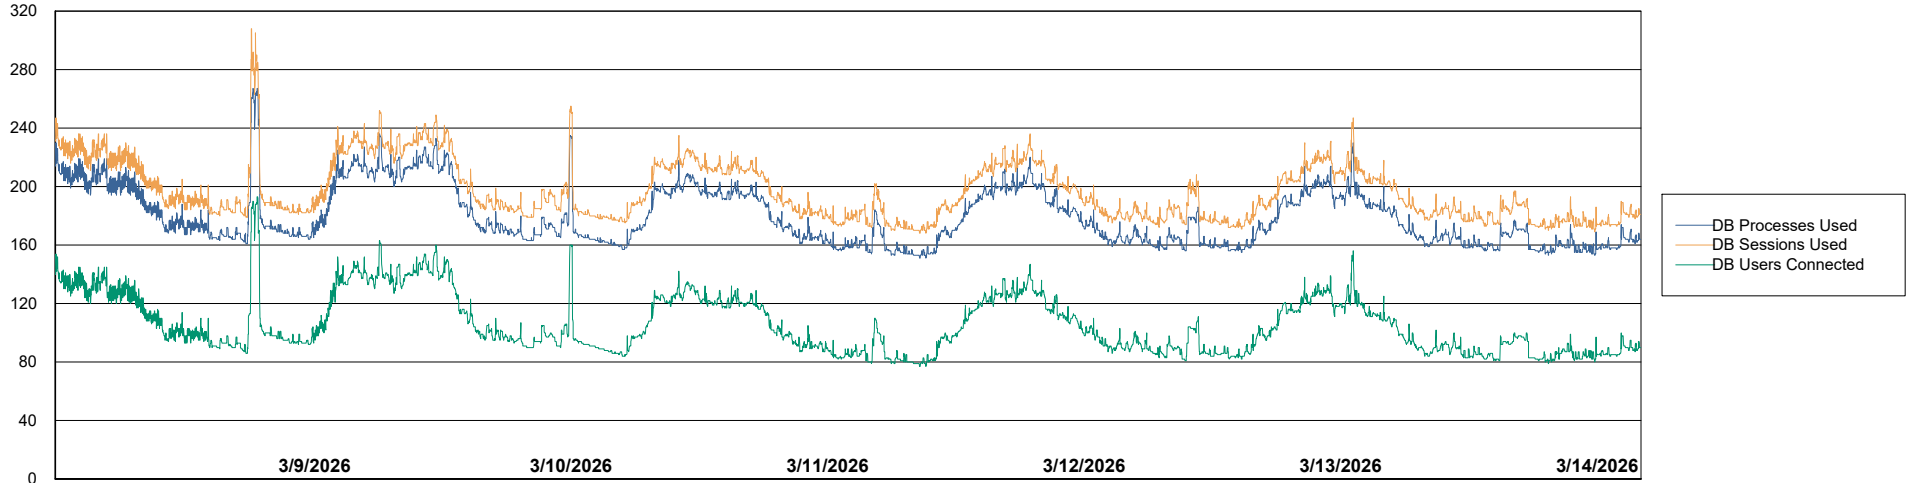

Weekly SLA Customer Report

Customer: CLB OCI AMS Production
Database ID: 196

Database Performance: CLB-BI2-AMS_ABS1_DB

Weekly SLA Customer Report

Customer: CLB OCI AMS Production
Database ID: 196

Database Performance: CLB-DBS1-AMS_PROD_ABS1