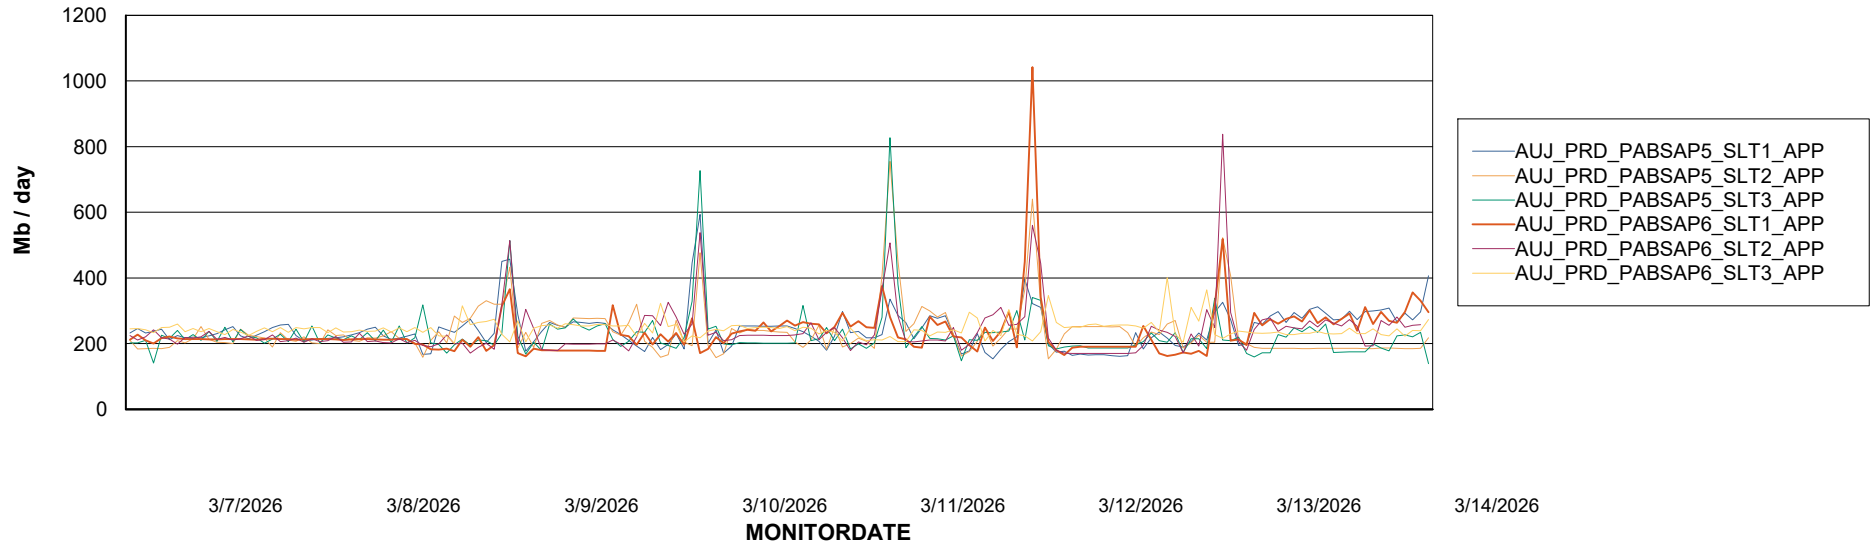

ABSSolute Application Server Services

Avg memory used per ABS Server Service