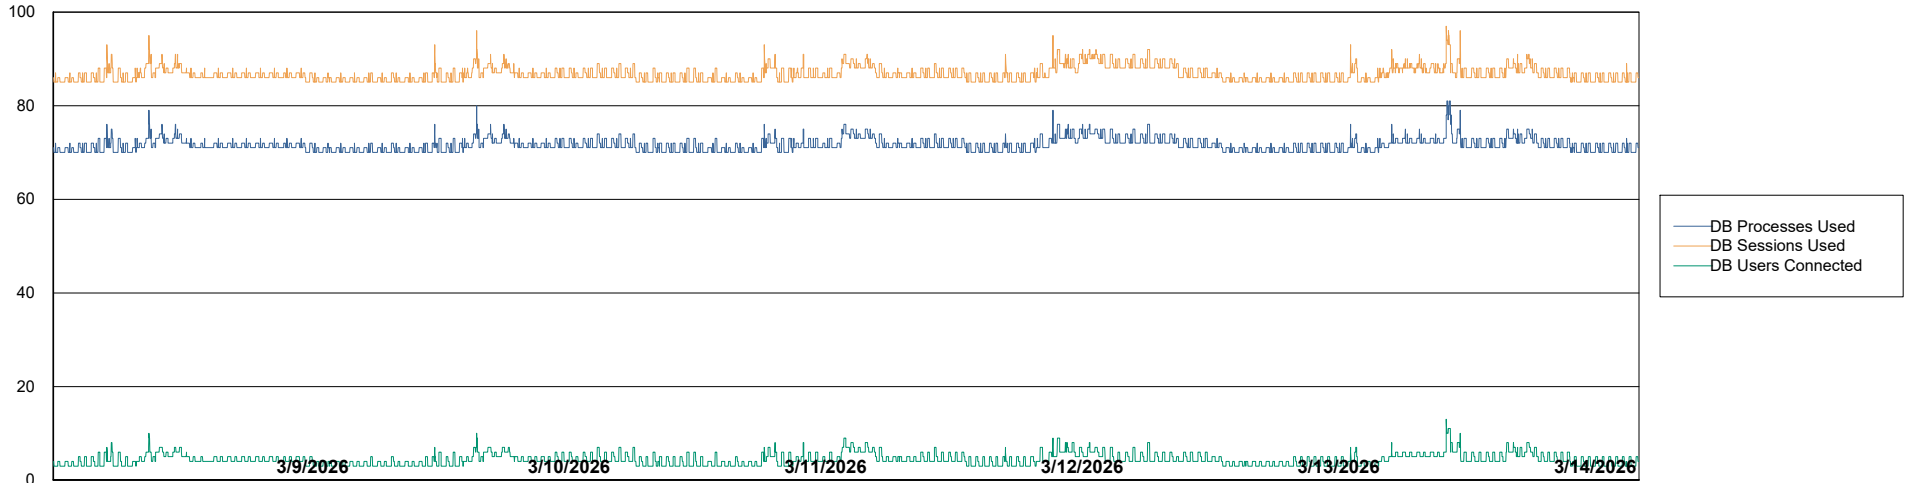

Database Performance AUJ_BI3_DB