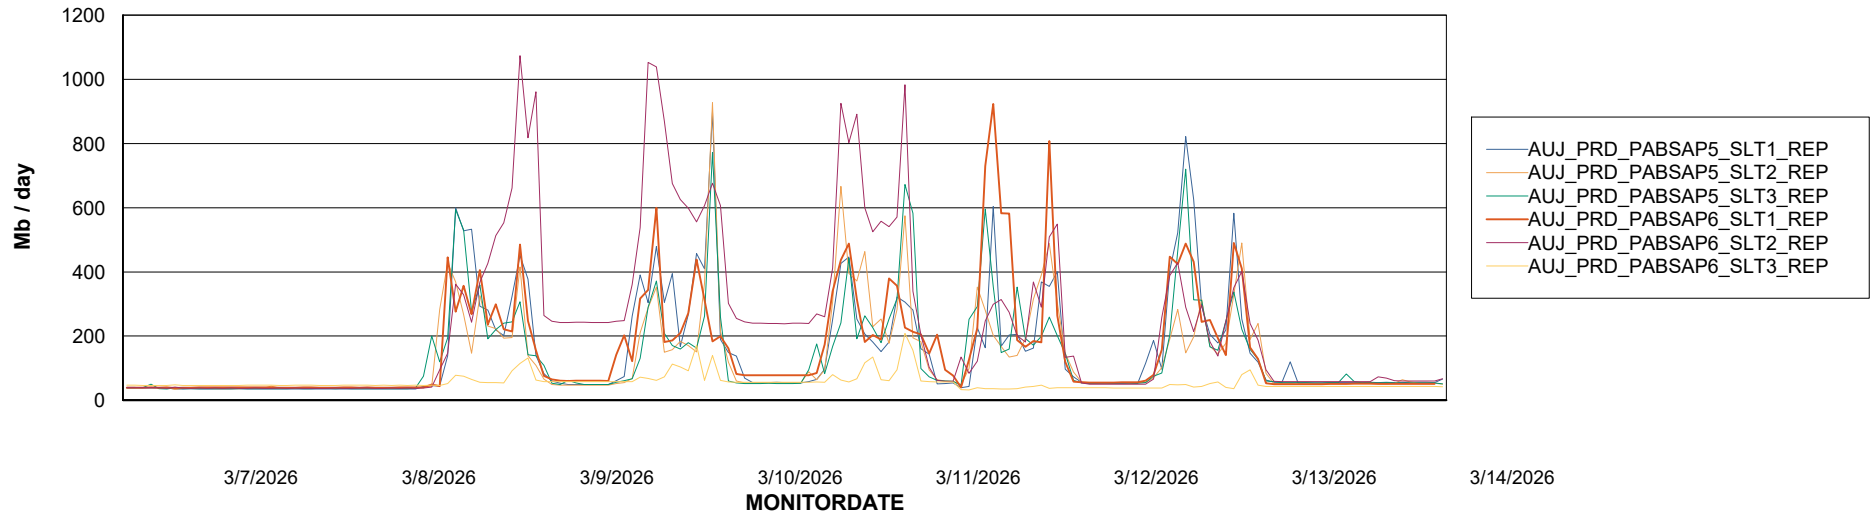

ABSSolute Application ReportServer Services

Avg memory used per ReportServer Service