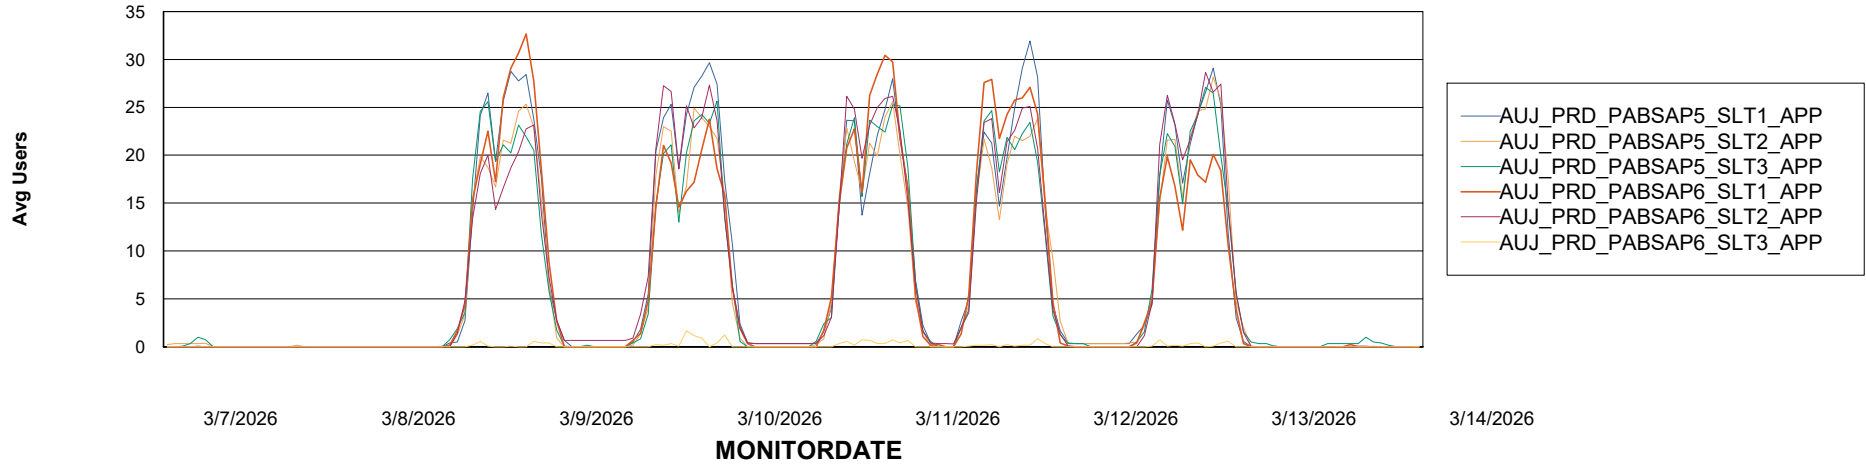

Avg users per day per ABS server