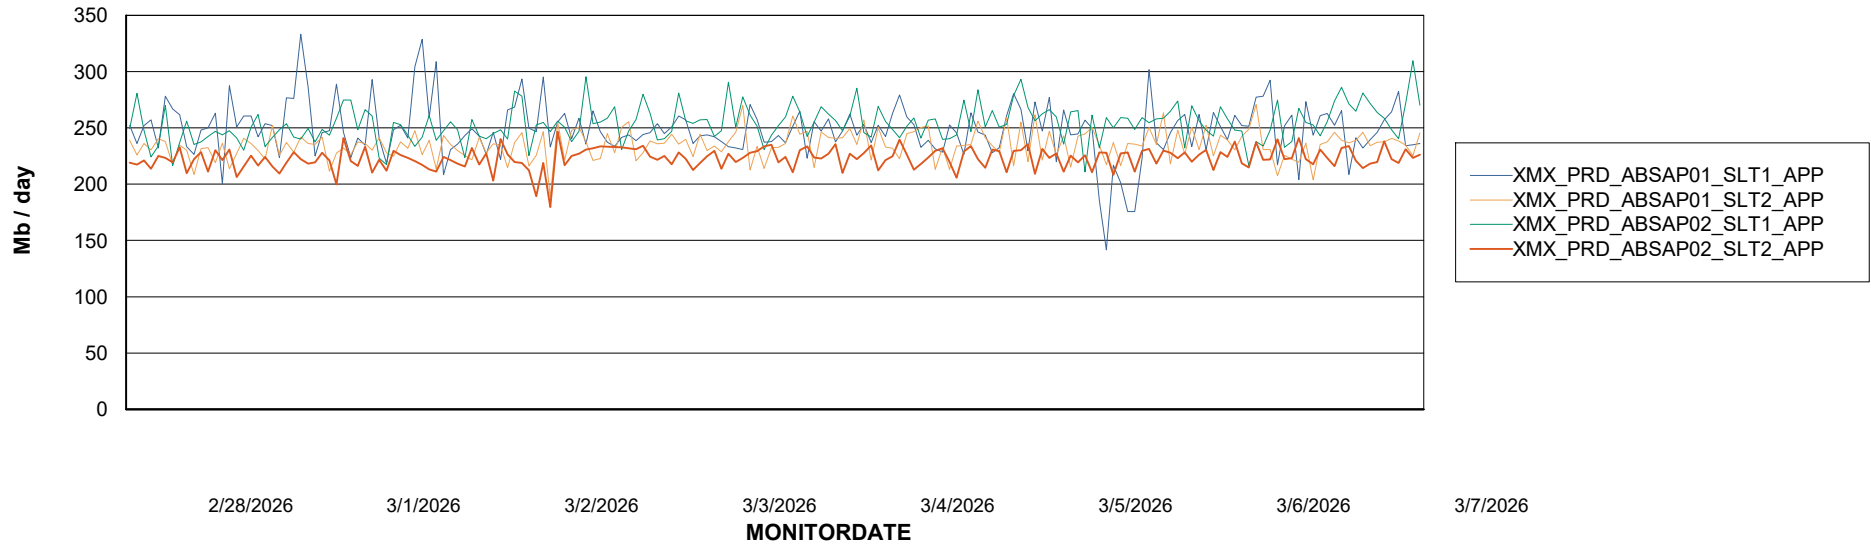

ABSSolute Application Server Services

Avg memory used per ABS Server Service