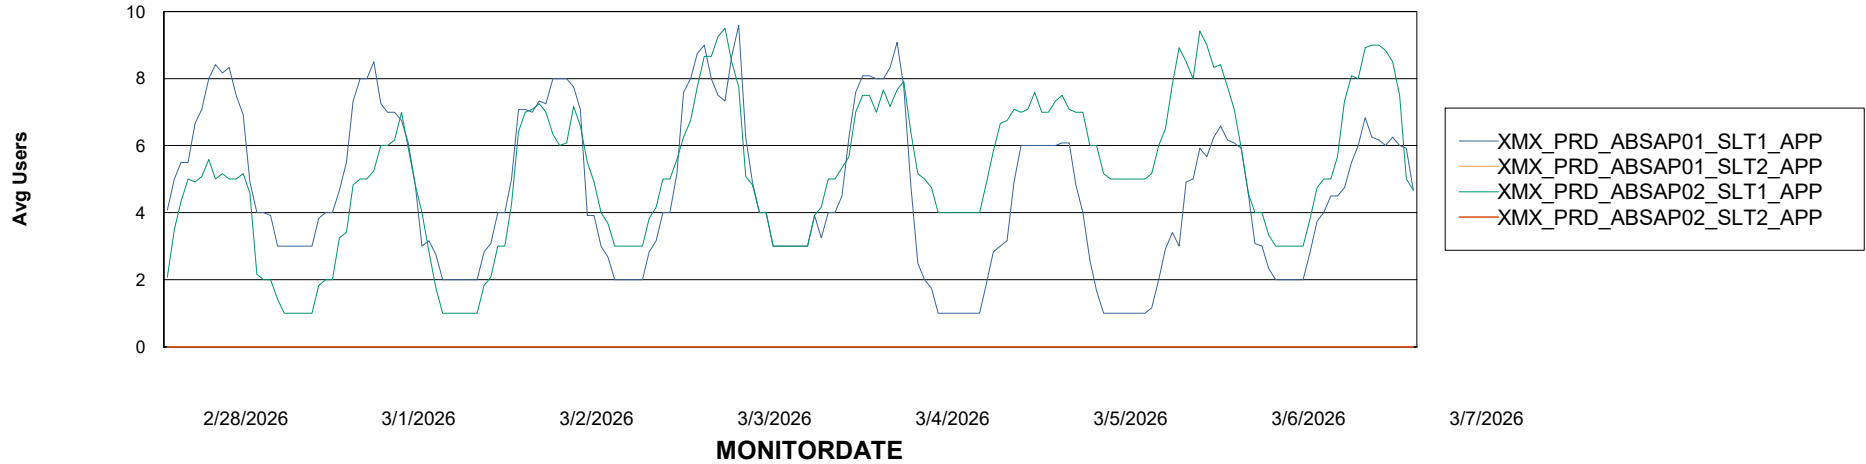

Avg users per day per ABS server