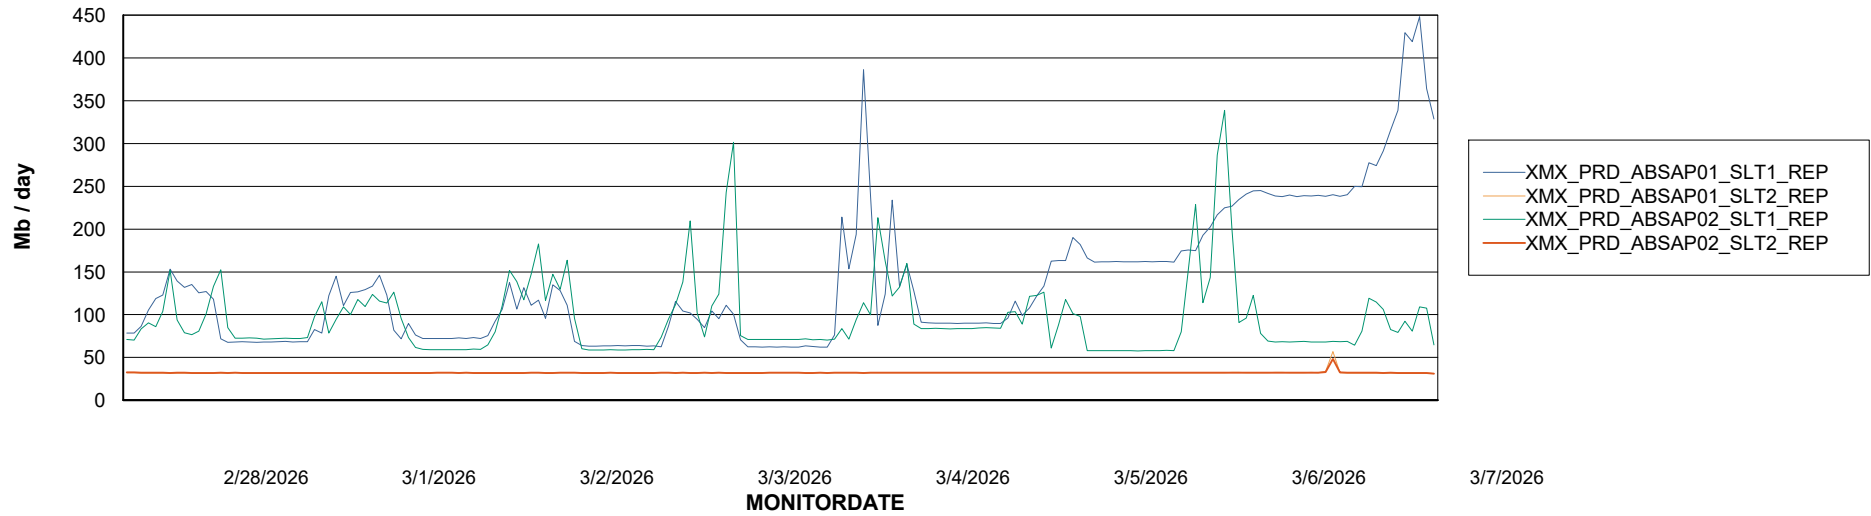

ABSSolute Application ReportServer Services

Avg memory used per ReportServer Service