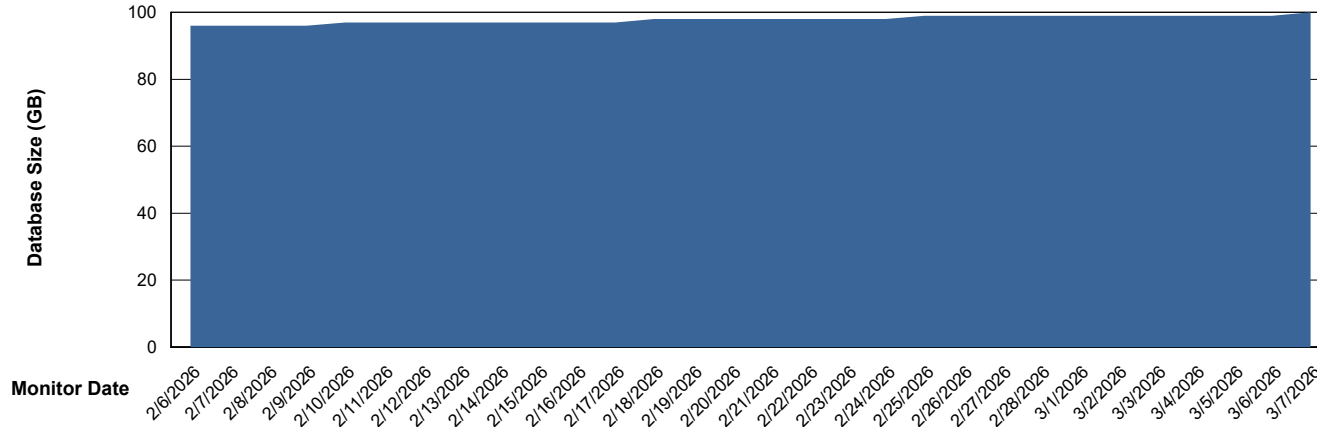

Database growth over last month

Database Tablespace XMX_PROD_ABSDB01_PRDB_ABS1

Date	Tablespace Name	MaxFilesize (Gb)	Usedsize (Gb)	Percentage free
3/7/2026	ABSDATA	128	77	40
	INDX	120	0	100
3/6/2026	ABSDATA	128	77	40
	INDX	120	0	100
3/5/2026	ABSDATA	128	77	40
	INDX	120	0	100
3/4/2026	ABSDATA	128	77	40
	INDX	120	0	100
3/3/2026	ABSDATA	128	77	40
	INDX	120	0	100
3/2/2026	ABSDATA	128	77	40
	INDX	120	0	100
3/1/2026	ABSDATA	128	77	40
	INDX	120	0	100