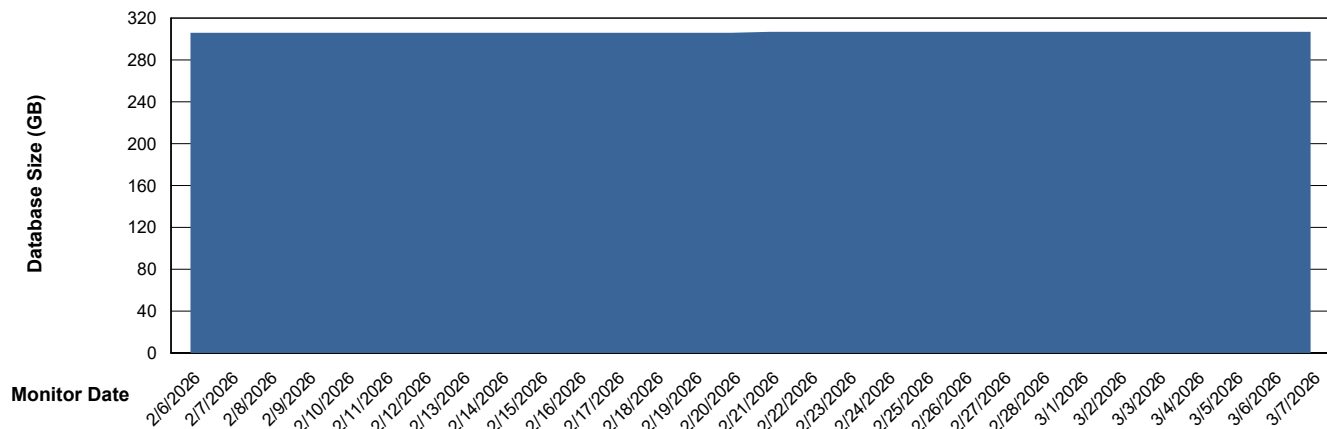

DATABASE SIZE STK_PRD_ABSDBORACLE02_ABST

Database growth over last month