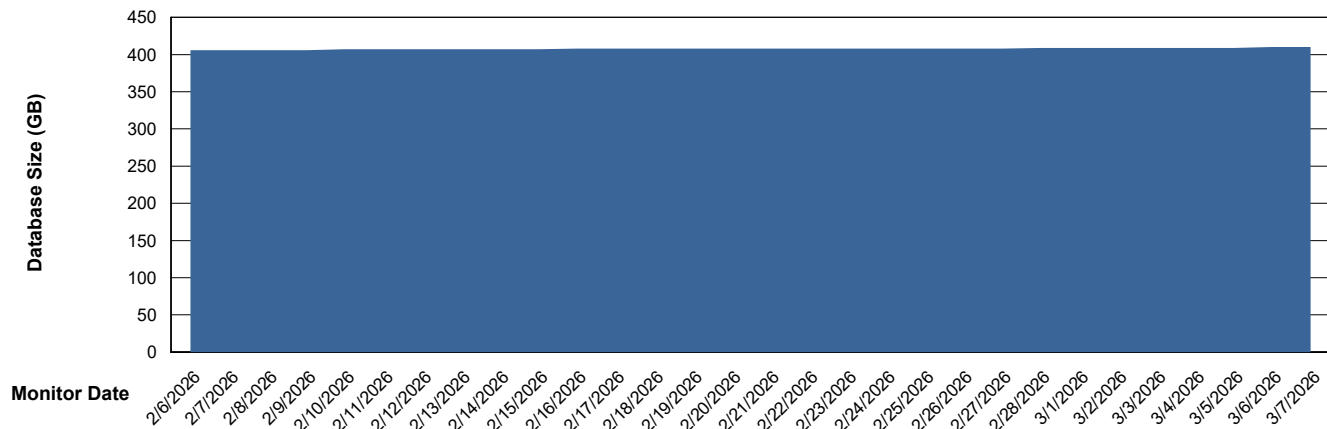

DB Processes Max 1,000

Weekly SLA Customer Report

Customer STK_Production
Database ID 82

Database Performance STK_PRD_ABSDBORACLE02_HSBABS1

DB Processes Max 1,000

Weekly SLA Customer Report

Customer STK_Production
Database ID 82

DATABASE SIZE STK_PRD_ABSDBORACLE01_ABS1

Database growth over last month

DATABASE SIZE STK_PRD_ABSDBORACLE02_ABST

Database growth over last month

Weekly SLA Customer Report

Customer STK_Production
 Database ID 82