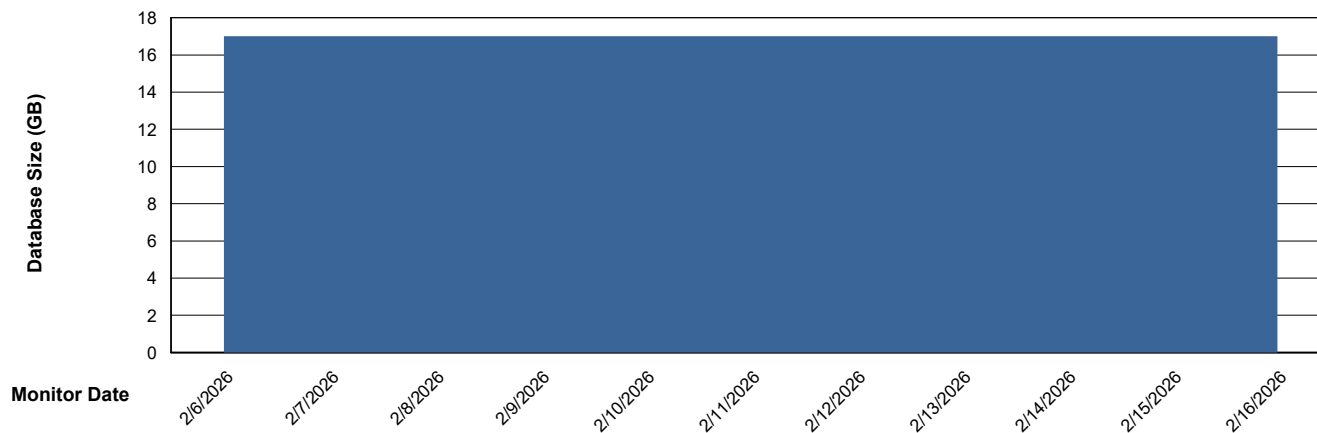

Weekly SLA Customer Report

Customer SPI_Production
Database ID 49

DATABASE SIZE SPI_PRD_SRV2016-SW1_ABS1

Database growth over last month

Weekly SLA Customer Report

Customer SPI_Production
Database ID 49

Standby Database Health SPI_Production

Recovery lag for last 7 days