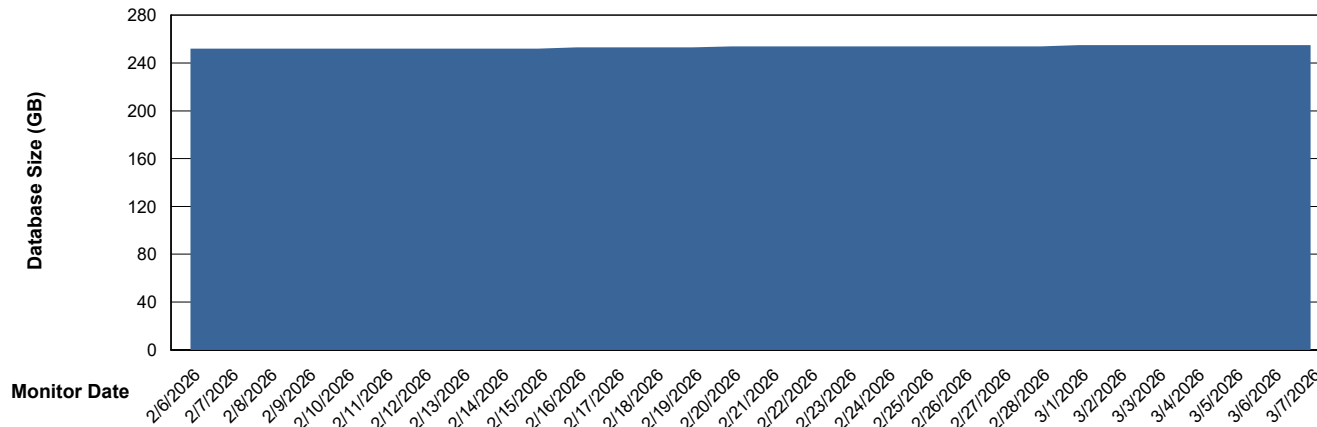

Customer SHL OCI ASH Production
Database ID 182

DATABASE SIZE SHL-BI-ASH_PROD_ABS1

Database growth over last month

DATABASE SIZE SHL-DBS1-ASH_PROD_ABS1

Database growth over last month

Weekly SLA Customer Report

Customer SHL OCI ASH Production
 Database ID 182

Database Tablespace SHL-BI-ASH_PROD_ABS1

Date	Tablespace Name	MaxFilesize (Gb)	Usedsize (Gb)	Percentage free
3/7/2026	ABSDATA	60	20	66
	INDX	120	21	82
3/6/2026	ABSDATA	60	20	66
	INDX	120	21	82
3/5/2026	ABSDATA	60	20	66
	INDX	120	21	82
3/4/2026	ABSDATA	60	20	66
	INDX	120	21	82
3/3/2026	ABSDATA	60	20	66
	INDX	120	21	82
3/2/2026	ABSDATA	60	20	66
	INDX	120	21	82
3/1/2026	ABSDATA	60	20	66
	INDX	120	21	82