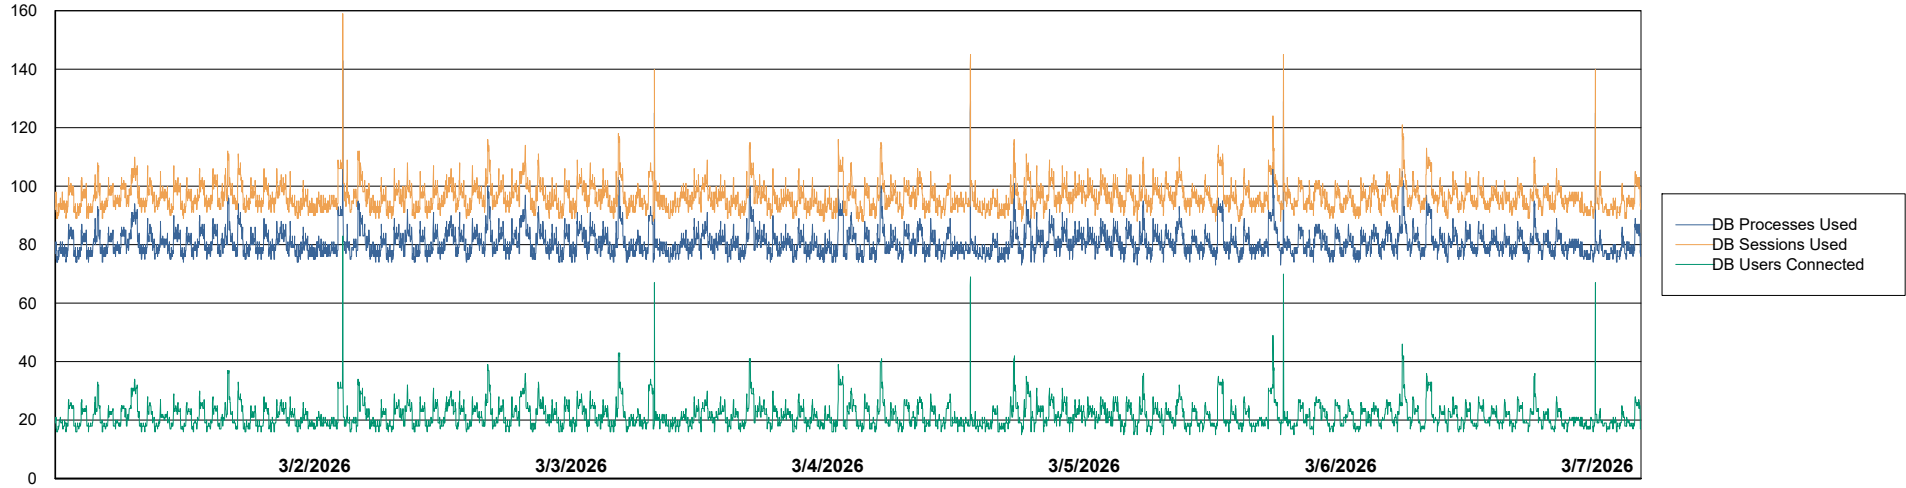

Database Performance SHL-BI-ASH_PROD_ABS1