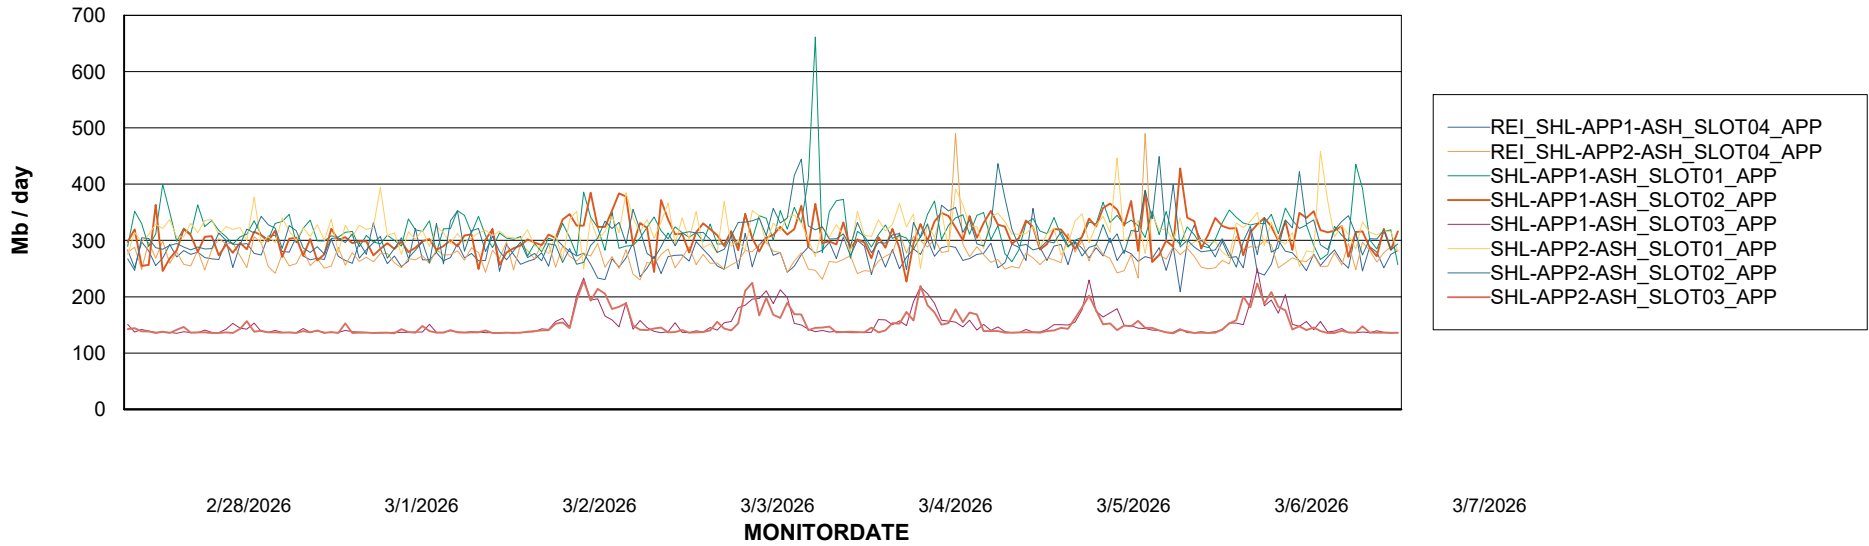

ABSSolute Application Server Services

Avg memory used per ABS Server Service