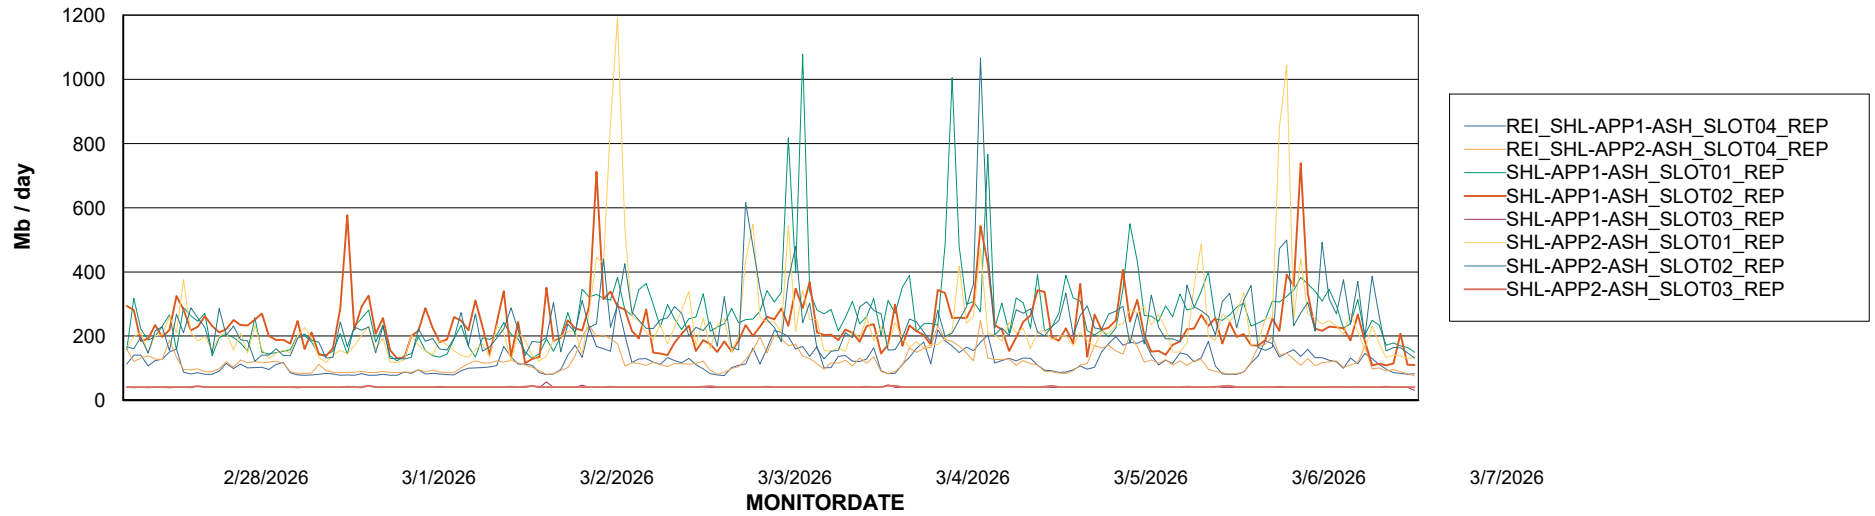

Avg memory used per ABS Server Service

Avg users per day per ABS server

Weekly SLA Customer Report

Customer SHL OCI ASH Production
Database ID 182

ABSSolute Application ReportServer Services

Avg memory used per ReportServer Service