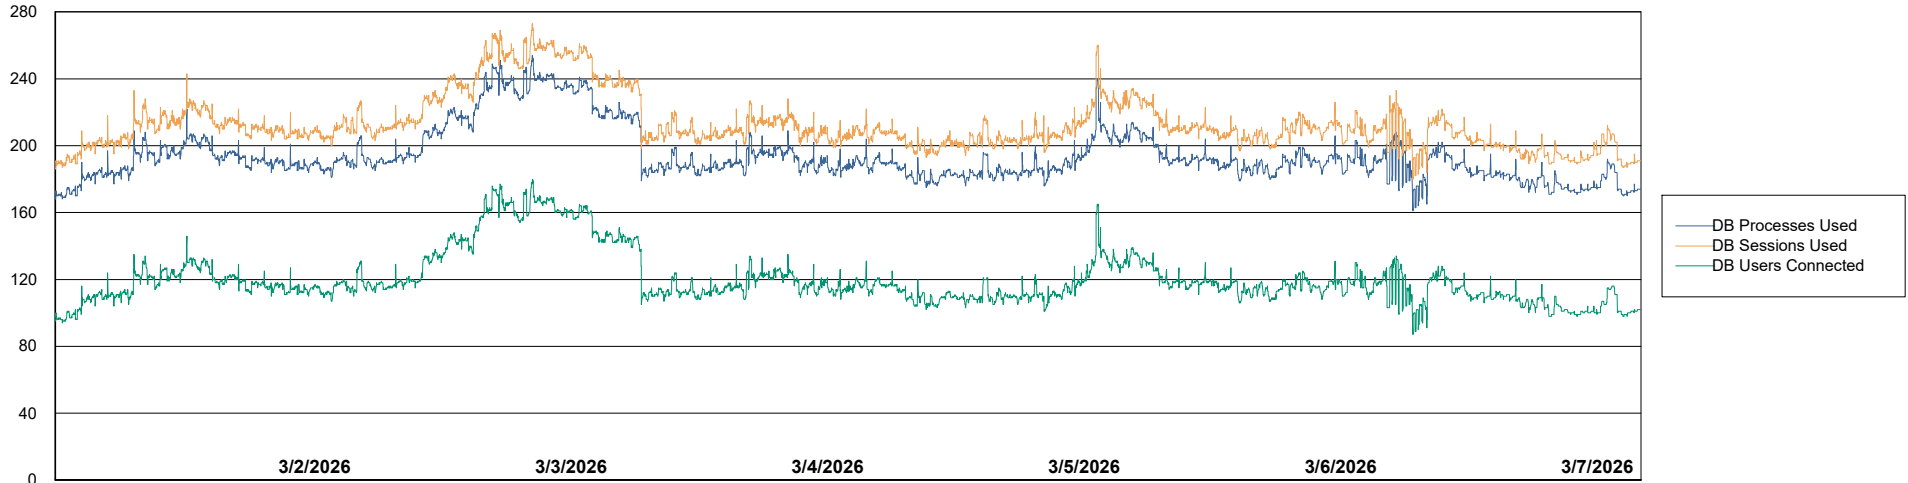

Weekly SLA Customer Report

Customer SHL OCI ASH Production
Database ID 182

Database Performance SHL-BI-ASH_PROD_ABS1

Weekly SLA Customer Report

Customer SHL OCI ASH Production
Database ID 182

Database Performance SHL-DBS1-ASH_PROD_ABS1