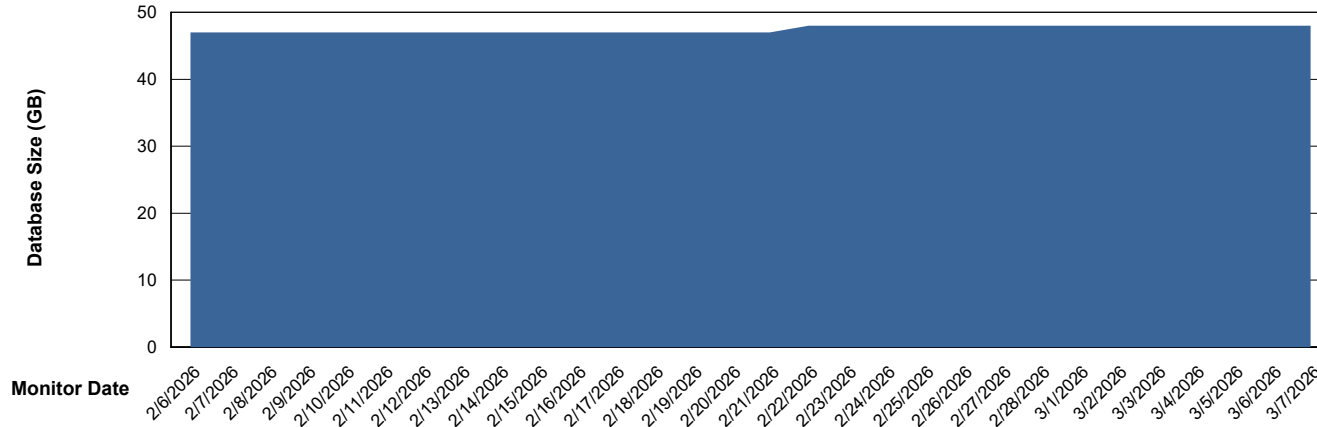

Weekly SLA Customer Report

Customer SHL OCI ASH Production
Database ID 182

Database Performance SHL-BI-ASH_PROD_ABS1

Weekly SLA Customer Report

Customer SHL OCI ASH Production
Database ID 182

Database Performance SHL-DBS1-ASH_PROD_ABS1

Weekly SLA Customer Report

Customer SHL OCI ASH Production
Database ID 182

Database Performance SHL-DBS2-ASH_PROD_HSBABS1

DB Processes Max 4
DB Processes Max 0
DB Processes Max 1,000

Weekly SLA Customer Report

Customer SHL OCI ASH Production
Database ID 182

DATABASE SIZE SHL-BI-ASH_PROD_ABS1

Database growth over last month

DATABASE SIZE SHL-DBS1-ASH_PROD_ABS1

Database growth over last month

Weekly SLA Customer Report