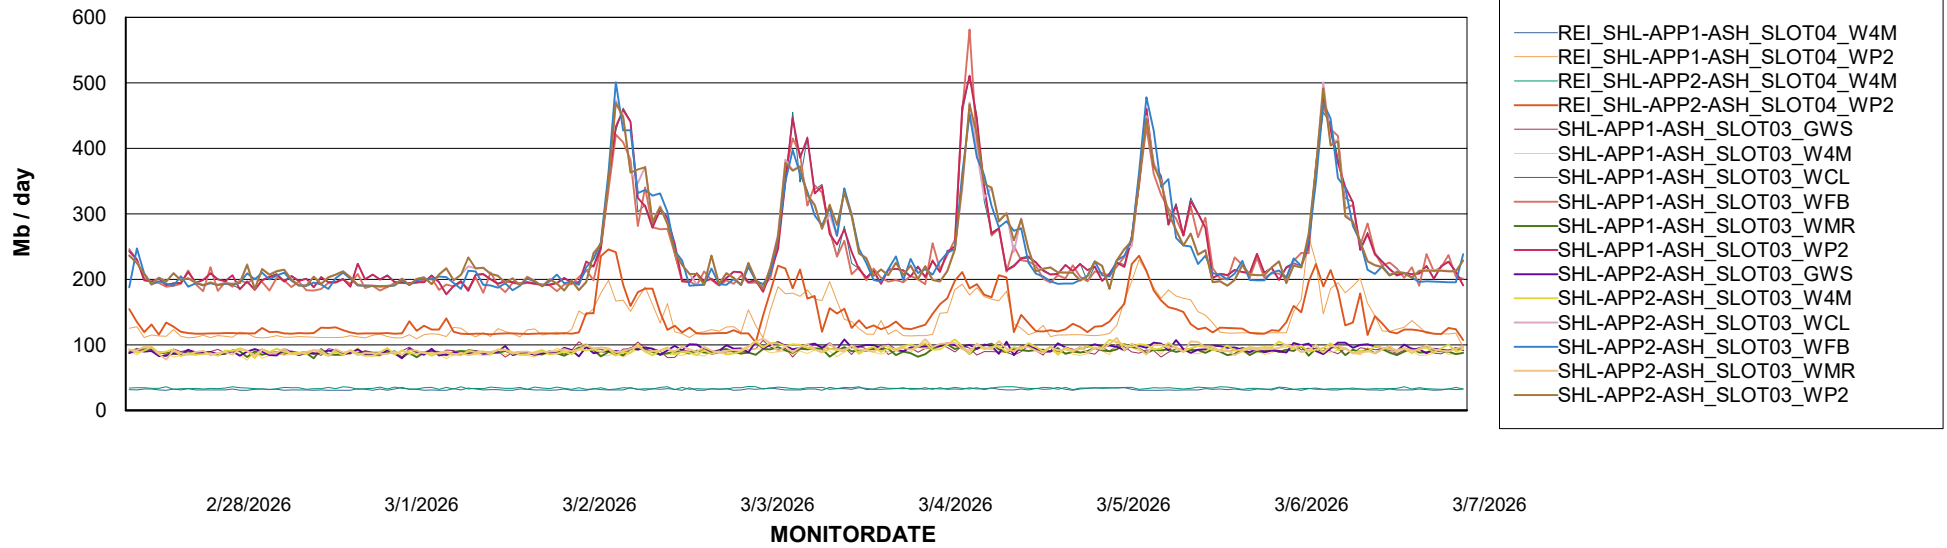

ABSolute Web Component Services

Avg memory used per ABS Web component