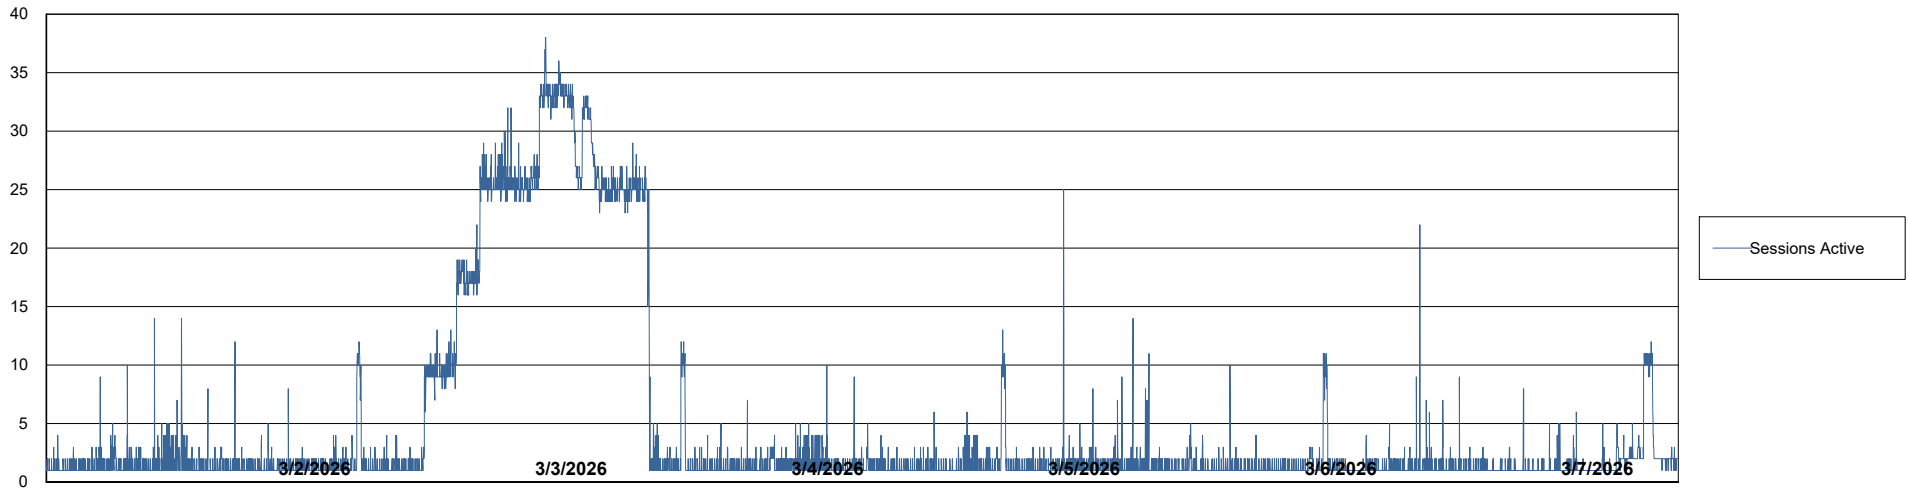

Weekly SLA Customer Report

Customer SHL OCI ASH Production
Database ID 182

Database Performance SHL-BI-ASH_PROD_ABS1

Weekly SLA Customer Report

Customer SHL OCI ASH Production
Database ID 182

Database Performance SHL-DBS1-ASH_PROD_ABS1