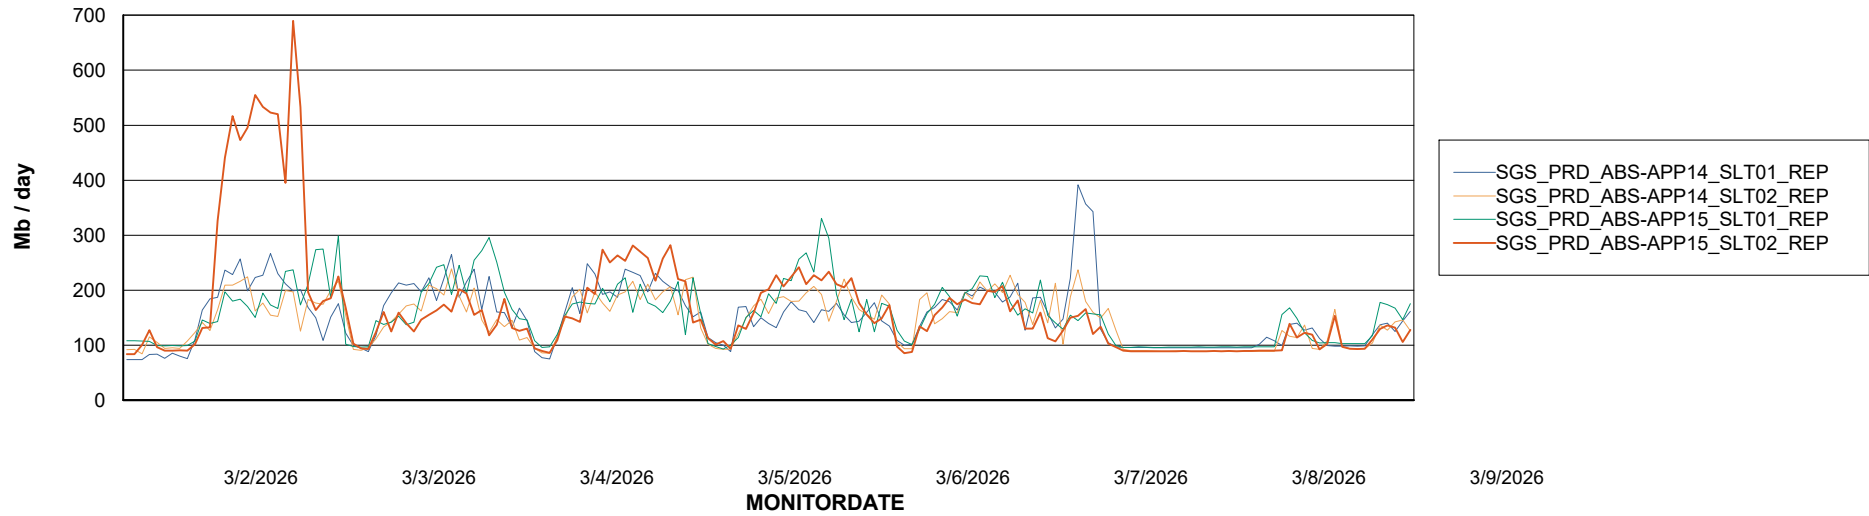

Avg memory used per ABS Server Service

Avg users per day per ABS server

Weekly SLA Customer Report

Customer SGS_Production
Database ID 224

ABSSolute Application ReportServer Services

Avg memory used per ReportServer Service