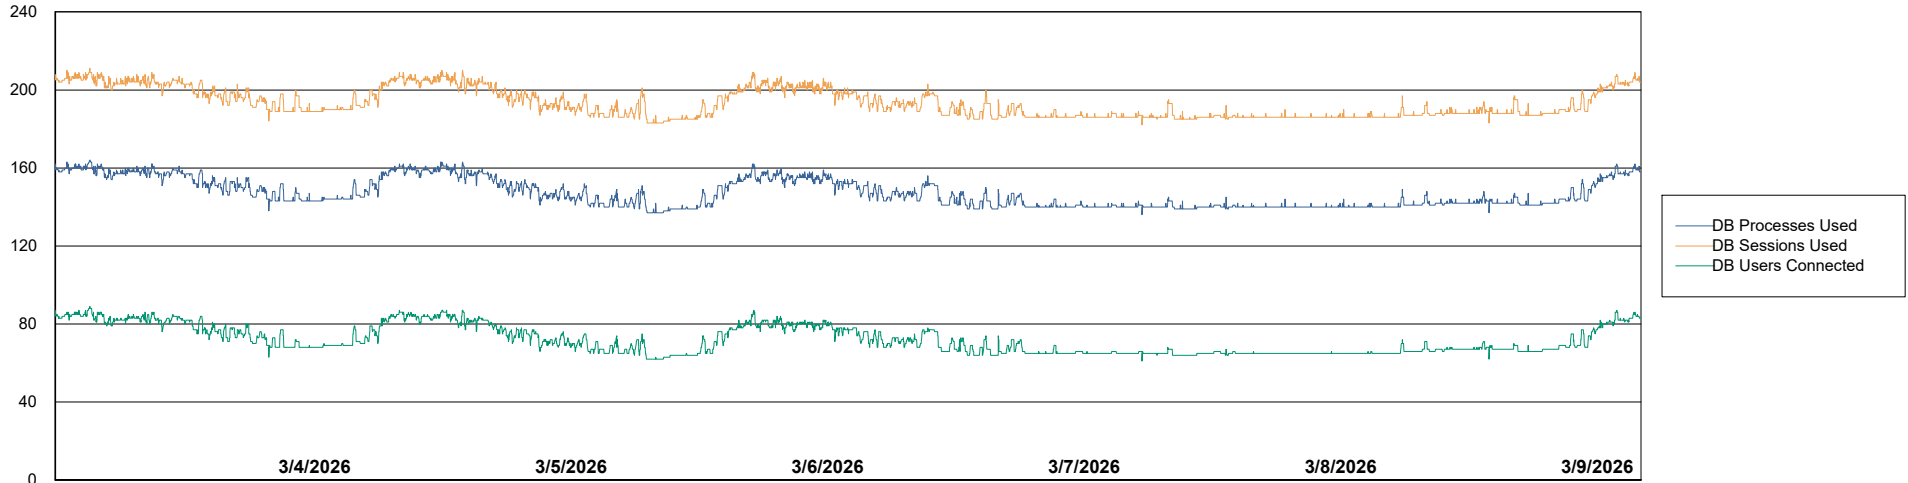

Weekly SLA Customer Report

Customer SGS_Production
Database ID 224

Database Performance SGS_PRD_ABS-BI02_ABS1

Weekly SLA Customer Report

Customer SGS_Production
Database ID 224

Database Performance SGS_PRD_ABS-DB16_ABS1