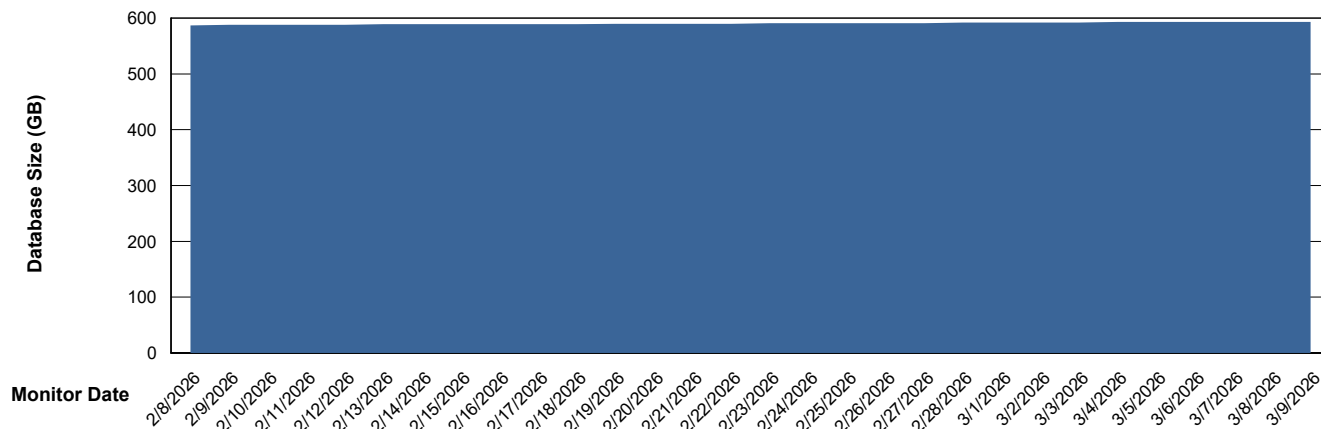

DATABASE SIZE SGS_PRD_ABS-DB16_ABS1

Database growth over last month