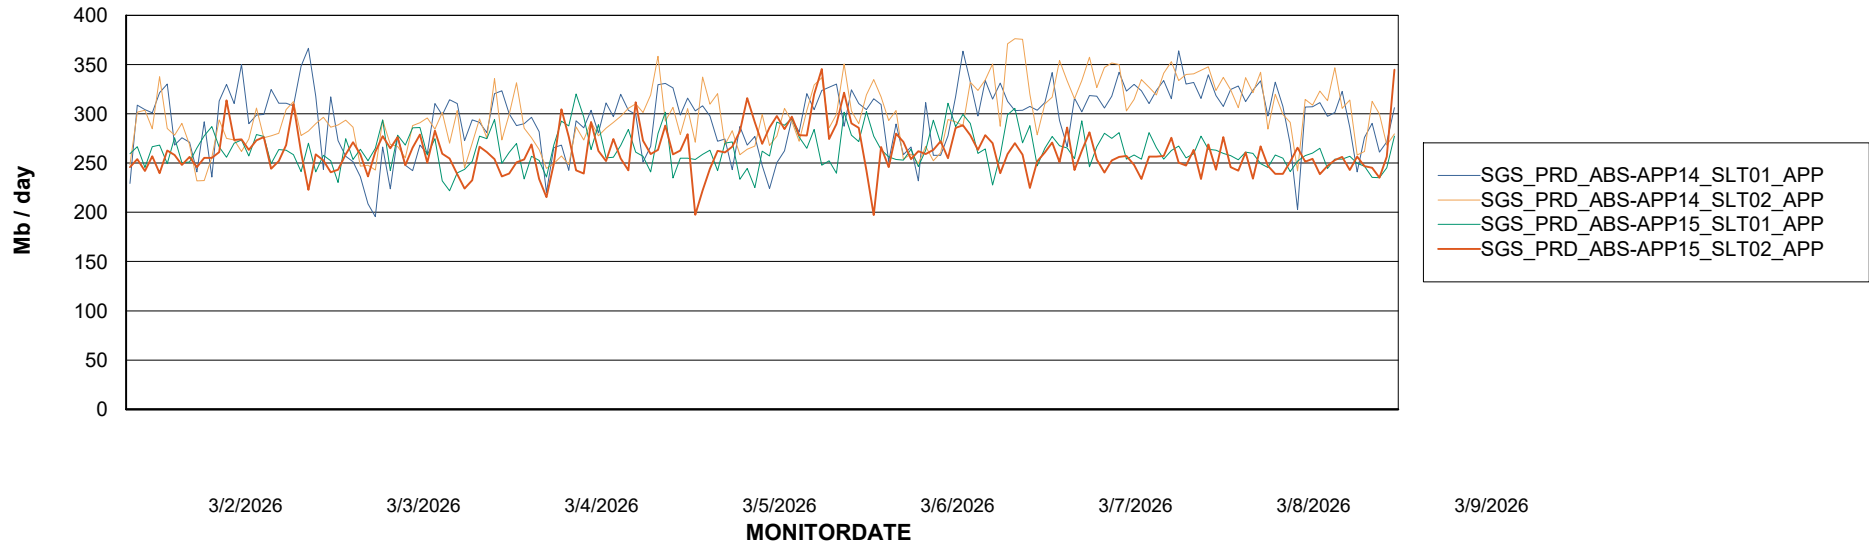

ABSSolute Application Server Services

Avg memory used per ABS Server Service