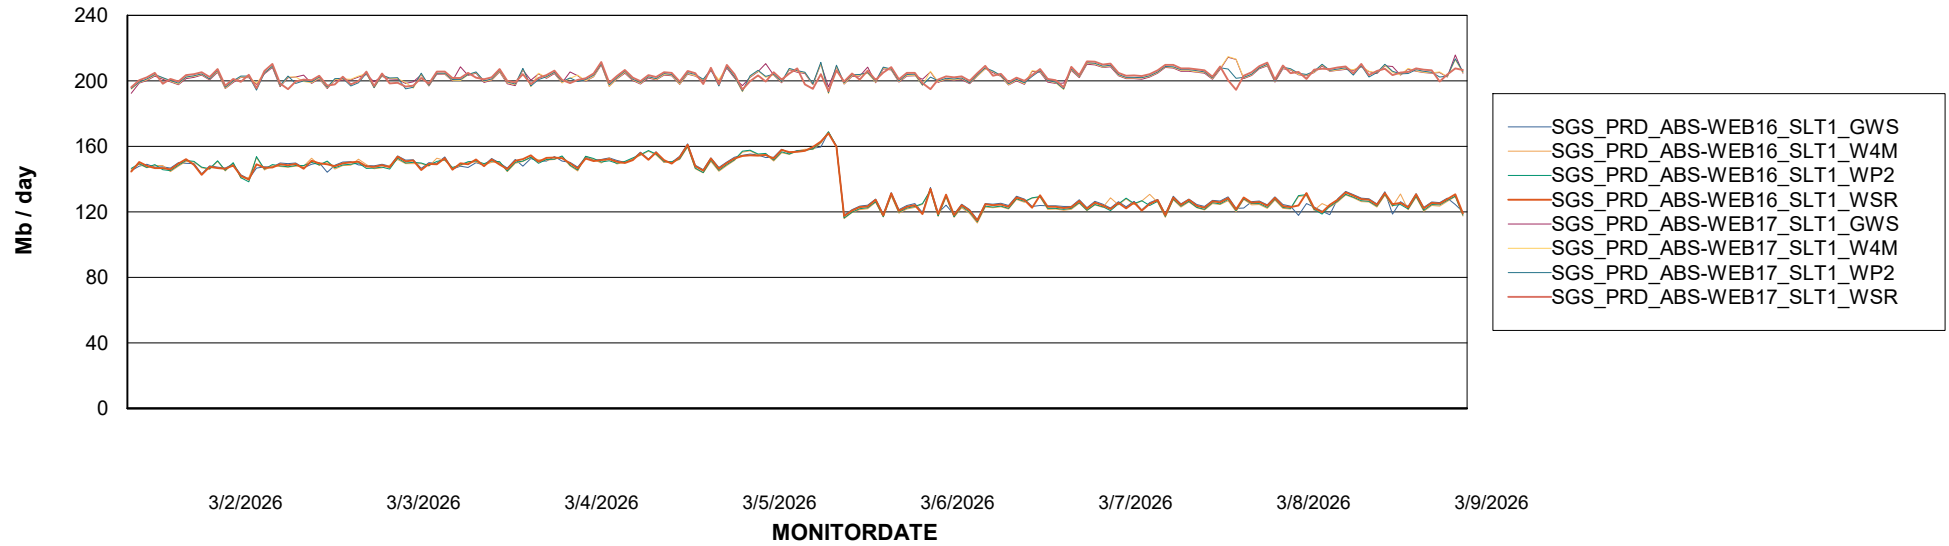

ABSSolute Web Component Services

Avg memory used per ABS Web component