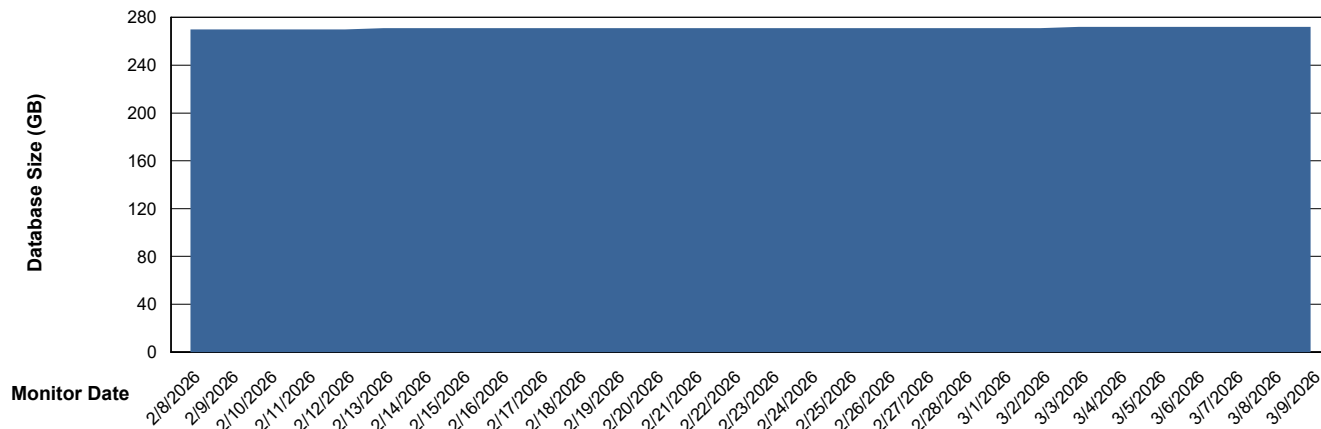

DATABASE SIZE SGS_PRD_ABS-BI02_ABS1

Database growth over last month