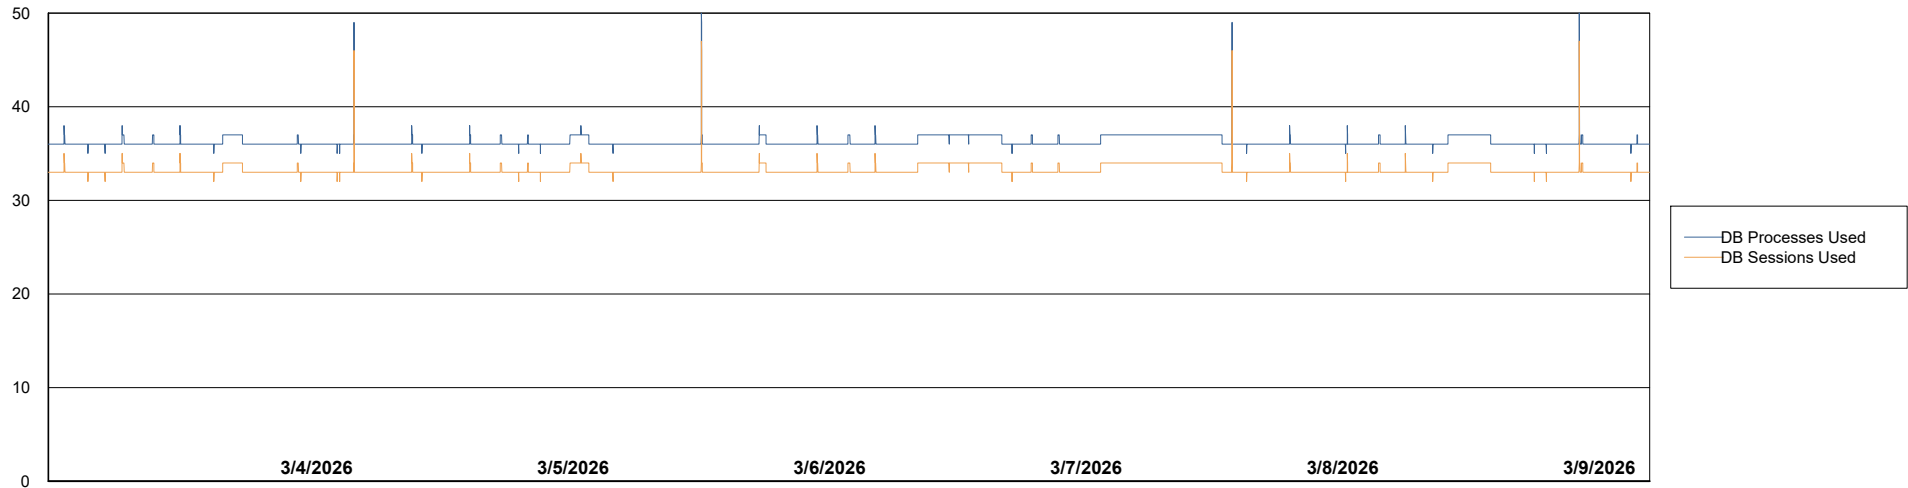

Database Performance SGS_PRD_ABS-DB17_HSBABS1

DB Processes Max 1,000