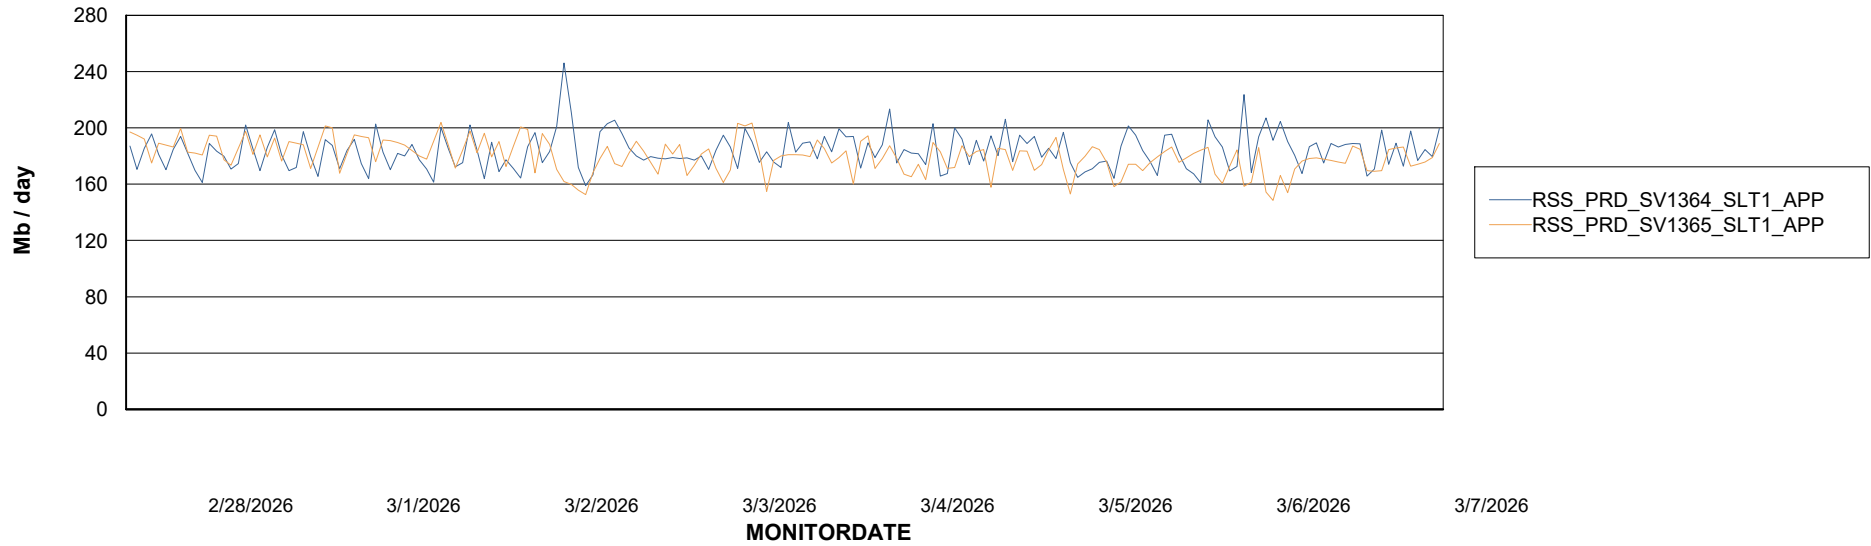

ABSSolute Application Server Services

Avg memory used per ABS Server Service