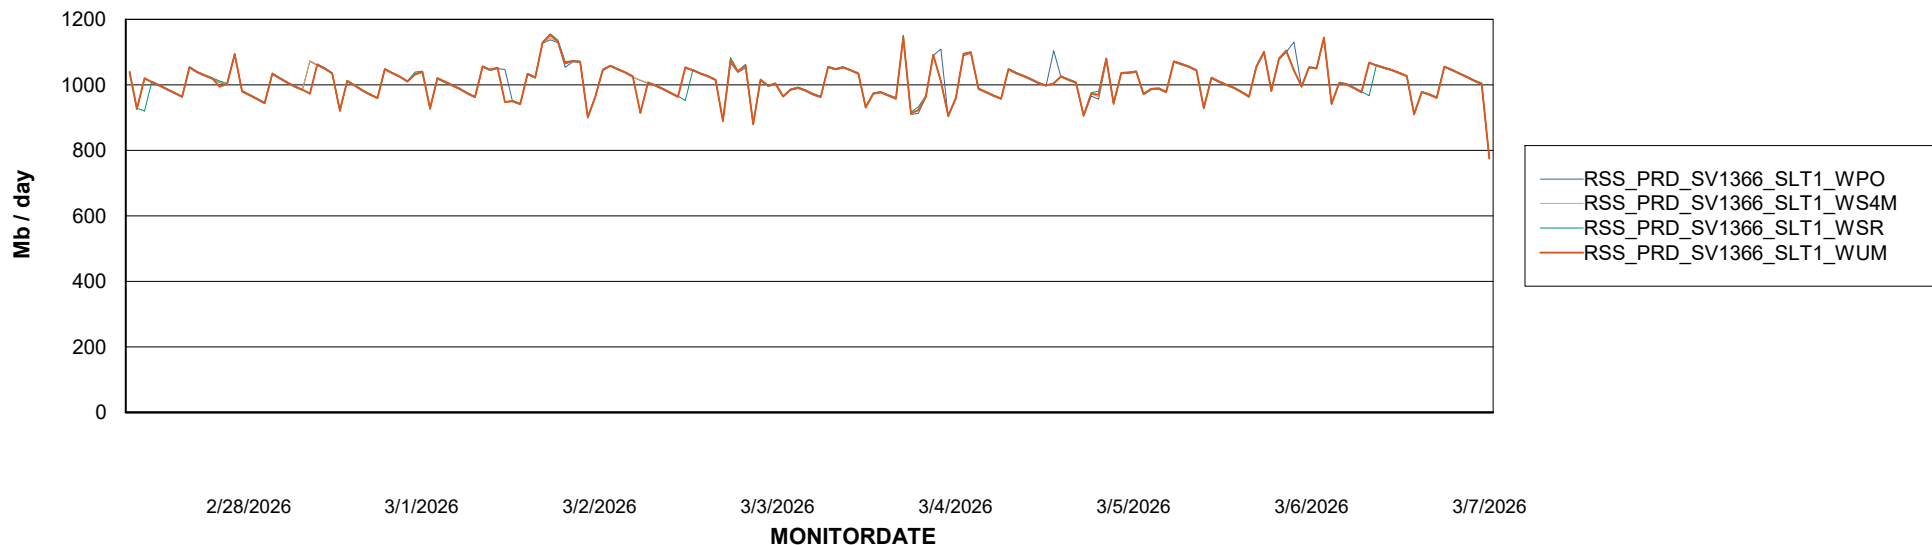

ABSSolute Web Component Services

Avg memory used per ABS Web component