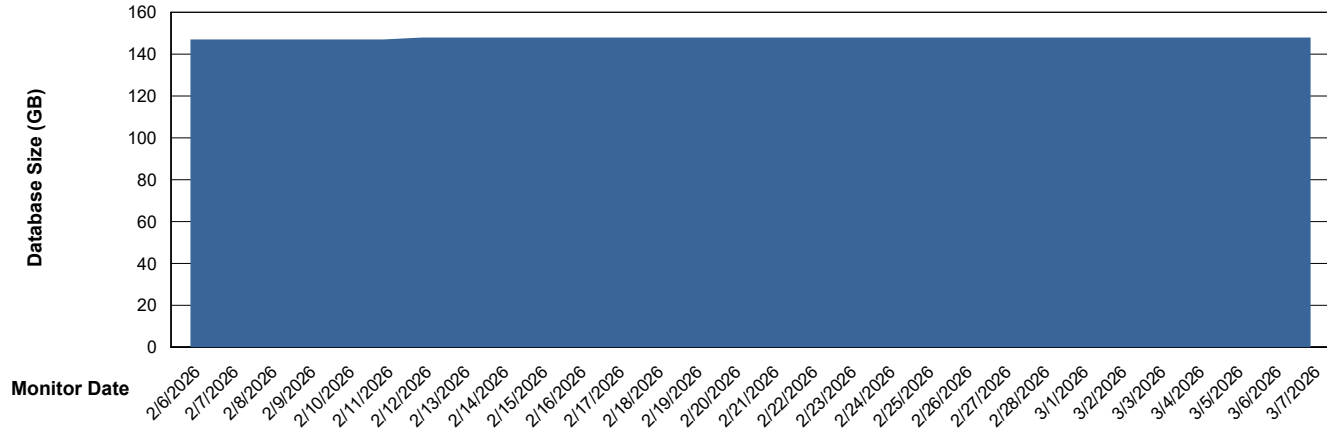

Weekly SLA Customer Report

Customer RSS Production
Database ID 52

Database Performance RSS_PRD_SV1364_PRD_ABS1

Weekly SLA Customer Report

Customer RSS Production
Database ID 52

Database Performance RSS_PRD_SV1365_PRD_HSBABS1

DB Processes Max 300

Weekly SLA Customer Report

Customer RSS Production
 Database ID 52

DATABASE SIZE RSS_PRD_SV1364_PRD_ABS1

Database growth over last month

Database Tablespace RSS_PRD_SV1364_PRD_ABS1

Date	Tablespace Name	MaxFilesize (Gb)	Usedsize (Gb)	Percentage free
3/7/2026	ABSDATA	256	61	76
	INDX	192	82	57
3/6/2026	ABSDATA	256	61	76
	INDX	192	82	57
3/5/2026	ABSDATA	256	61	76
	INDX	192	82	57
3/4/2026	ABSDATA	256	61	76
	INDX	192	82	57
3/3/2026	ABSDATA	256	61	76
	INDX	192	82	57
3/2/2026	ABSDATA	256	61	76
	INDX	192	82	57
3/1/2026	ABSDATA	256	61	76
	INDX	192	82	57