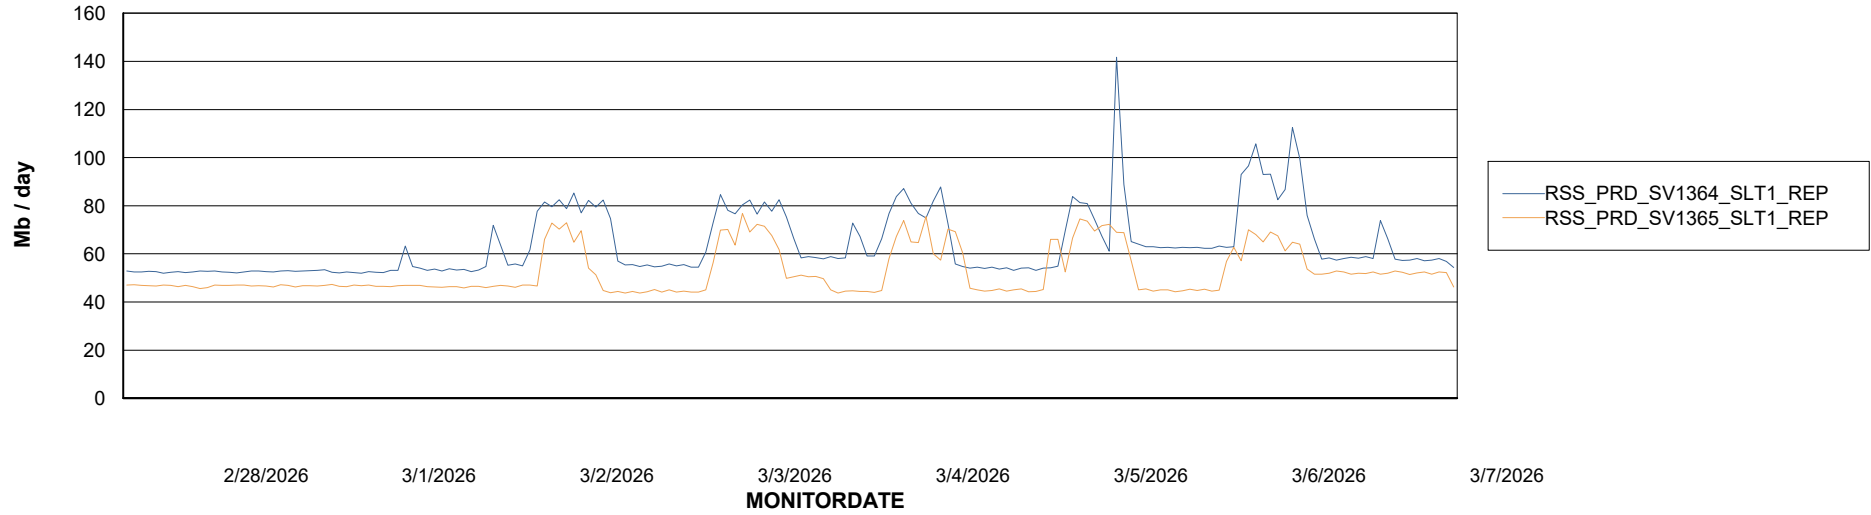

Avg memory used per ABS Server Service

Avg users per day per ABS server

Weekly SLA Customer Report

Customer RSS Production
Database ID 52

ABSSolute Application ReportServer Services

Avg memory used per ReportServer Service