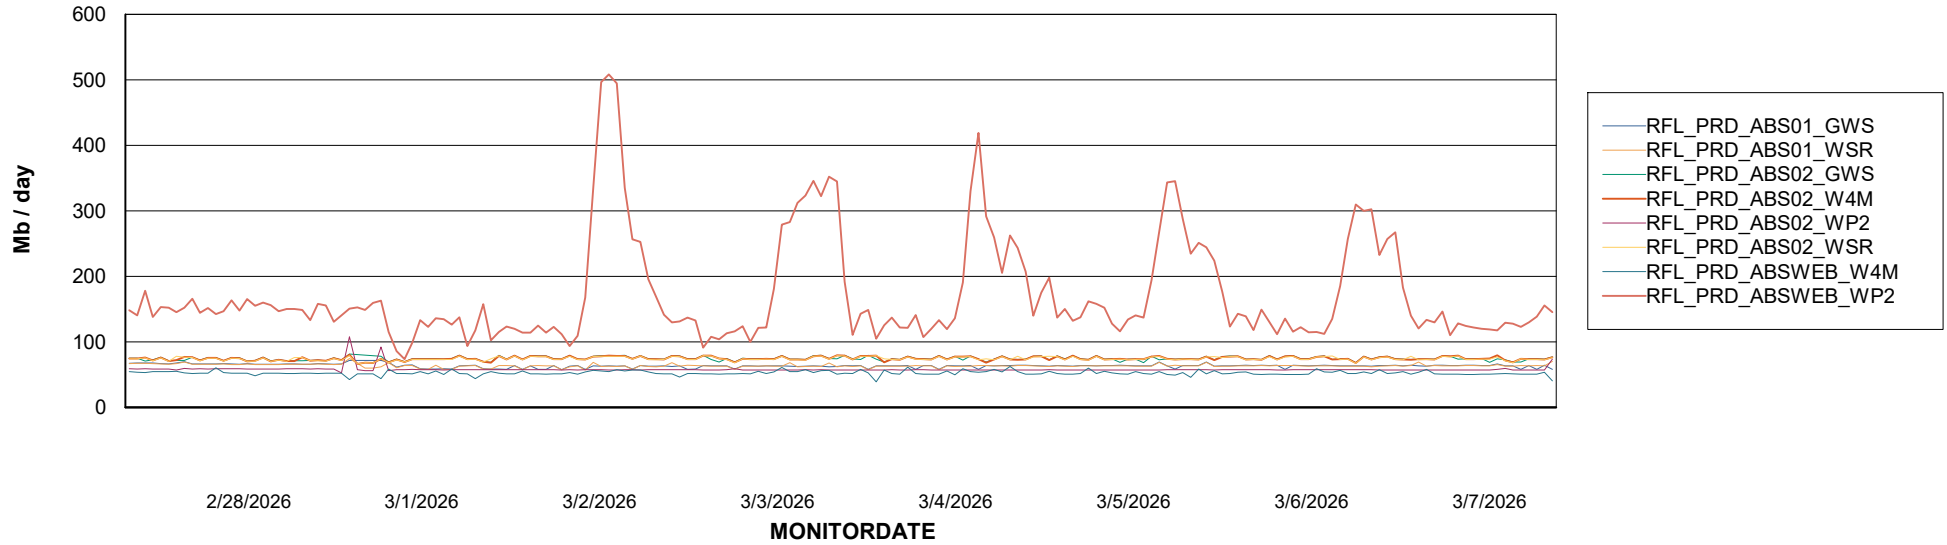

ABSSolute Application ReportServer Services

Avg memory used per ReportServer Service

Weekly SLA Customer Report

Customer RFL_Production
Database ID 36

ABSSolute Web Component Services

Avg memory used per ABS Web component