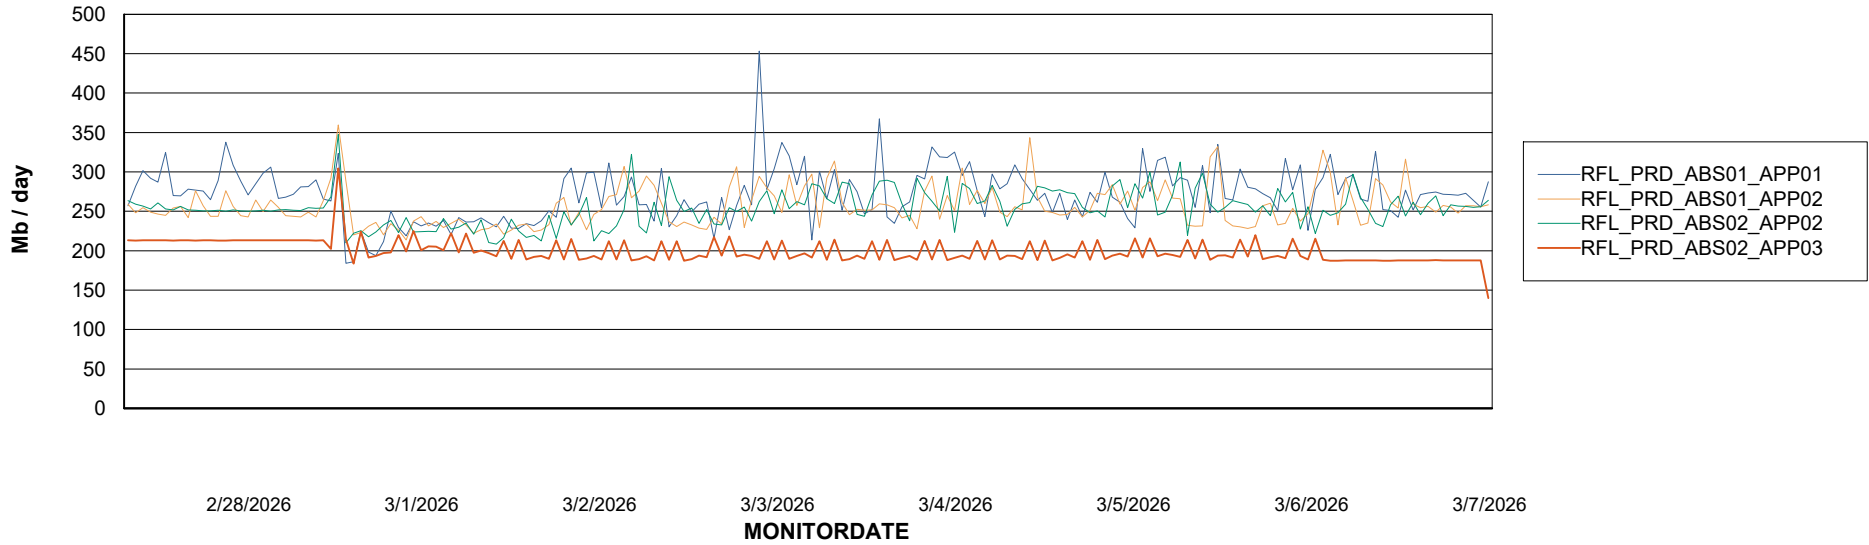

DB Processes Max 1,000

Weekly SLA Customer Report

Customer RFL_Production
 Database ID 36

DATABASE SIZE RFL_PRD_ABS01_DB

Database growth over last month

Database Tablespace RFL_PRD_ABS01_DB

Date	Tablespace Name	MaxFilesize (Gb)	Usedsize (Gb)	Percentage free
3/7/2026	ABSDATA	160	95	41
	INDX	288	235	18
3/6/2026	ABSDATA	160	95	41
	INDX	288	235	18
3/5/2026	ABSDATA	160	95	41
	INDX	288	235	18
3/4/2026	ABSDATA	160	95	41
	INDX	288	235	18
3/3/2026	ABSDATA	160	95	41
	INDX	288	235	19
3/2/2026	ABSDATA	160	95	41
	INDX	288	235	19
3/1/2026	ABSDATA	160	95	41
	INDX	288	235	19

Weekly SLA Customer Report

Customer RFL_Production
Database ID 36

ABSSolute Application Server Services

Avg memory used per ABS Server Service

Avg users per day per ABS server

Weekly SLA Customer Report

Customer RFL_Production
Database ID 36