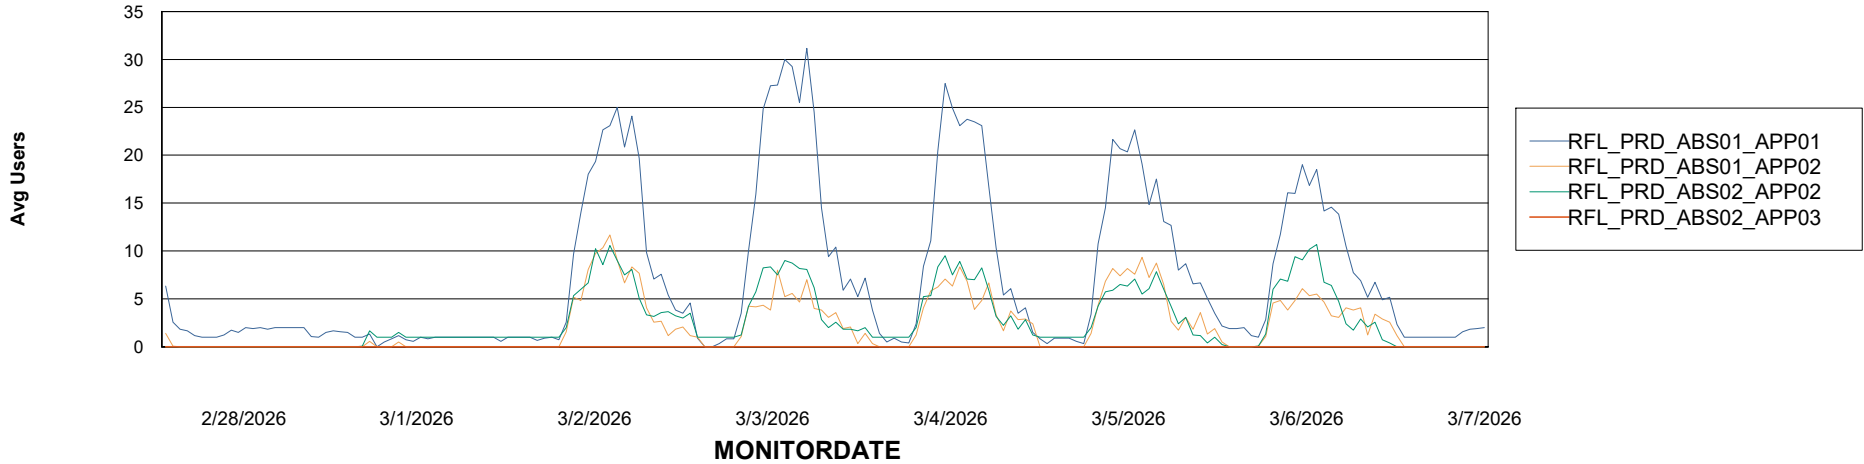

Weekly SLA Customer Report

Customer RFL_Production
Database ID 36

ABSSolute Application Server Services

Avg memory used per ABS Server Service

Avg users per day per ABS server

Weekly SLA Customer Report

Customer RFL_Production
Database ID 36