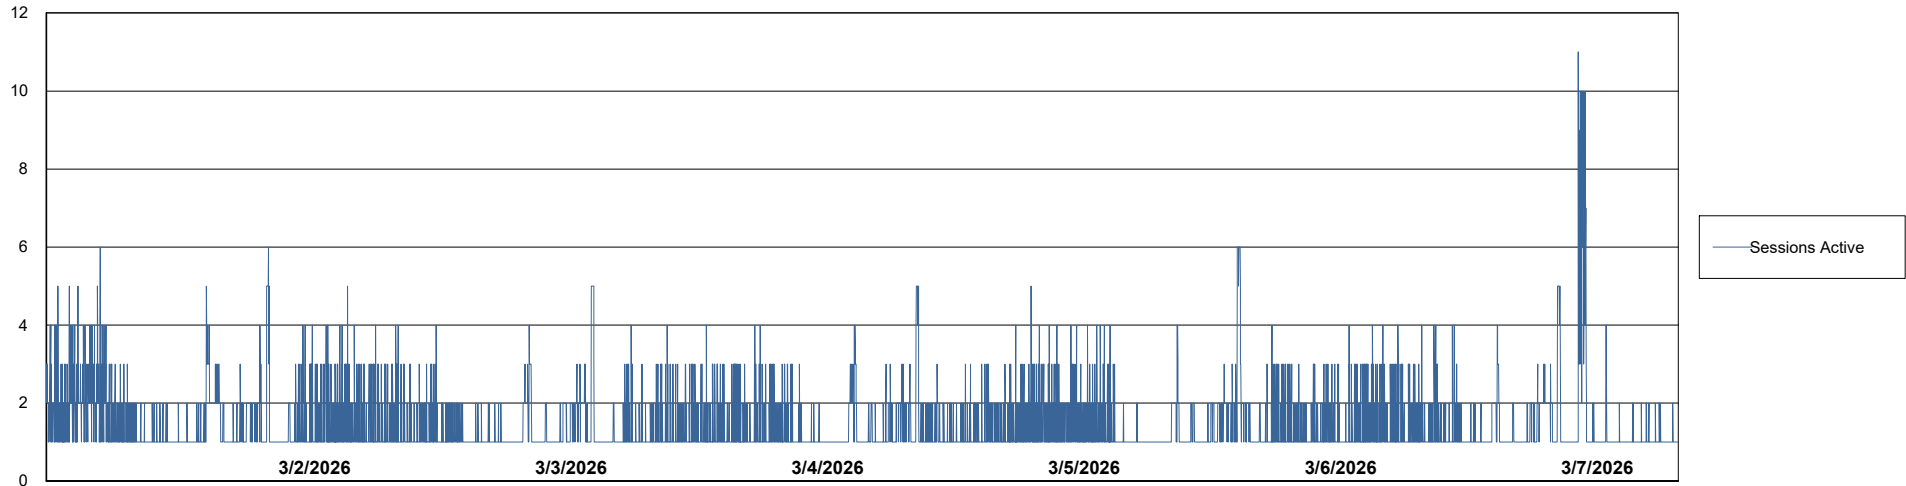

Database Performance RFL_PRD_ABS01_DB