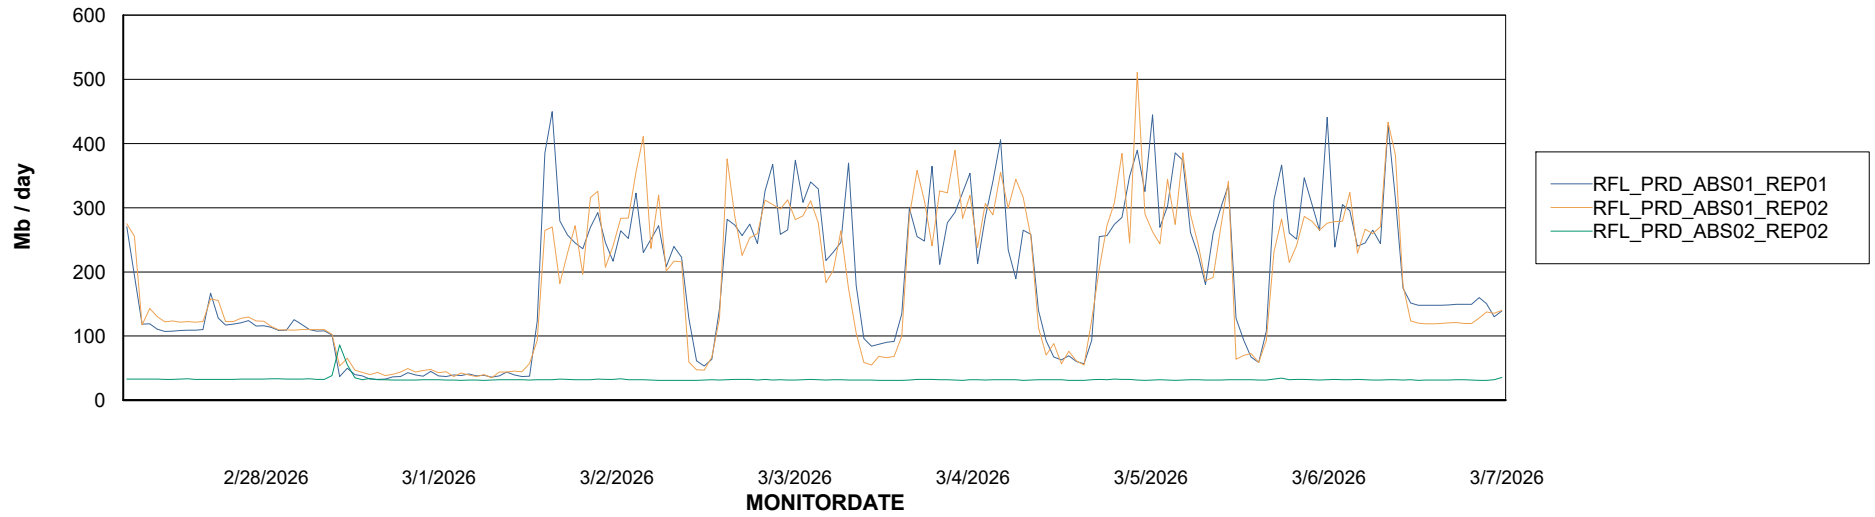

ABSSolute Application ReportServer Services

Avg memory used per ReportServer Service