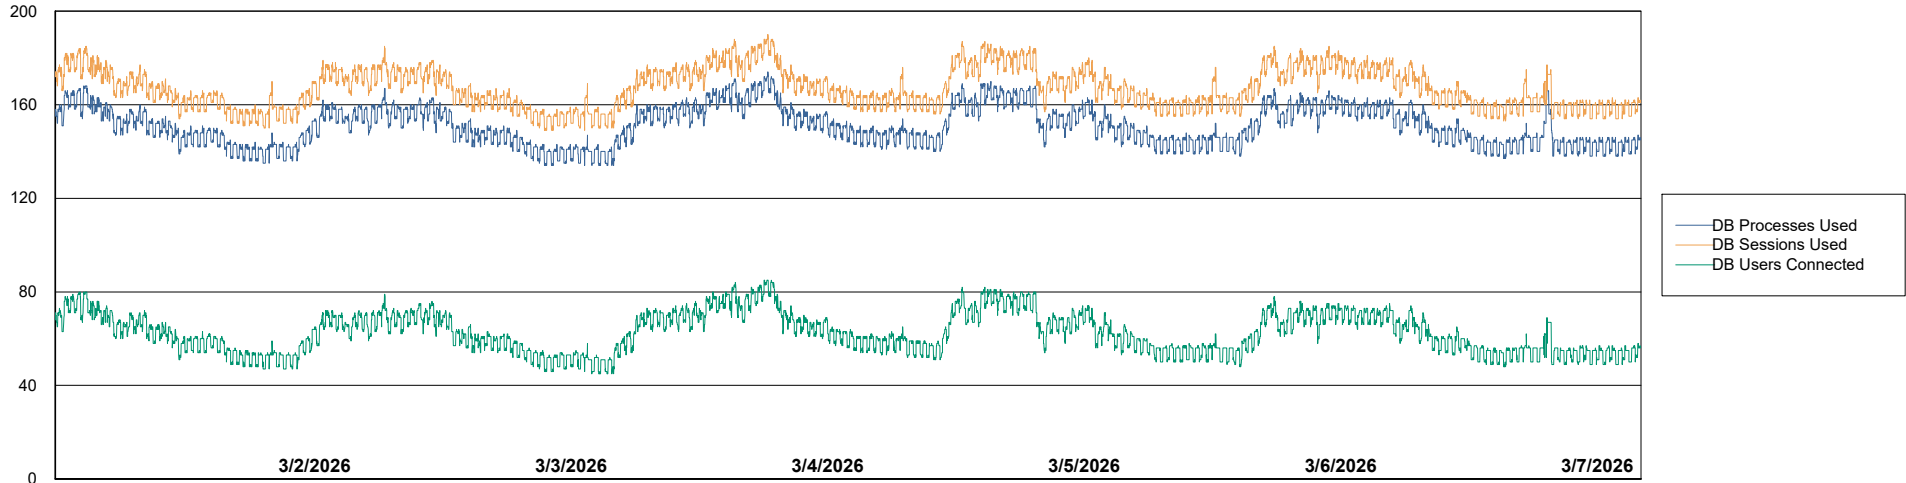

Database Performance RFL_PRD_ABS01_DB