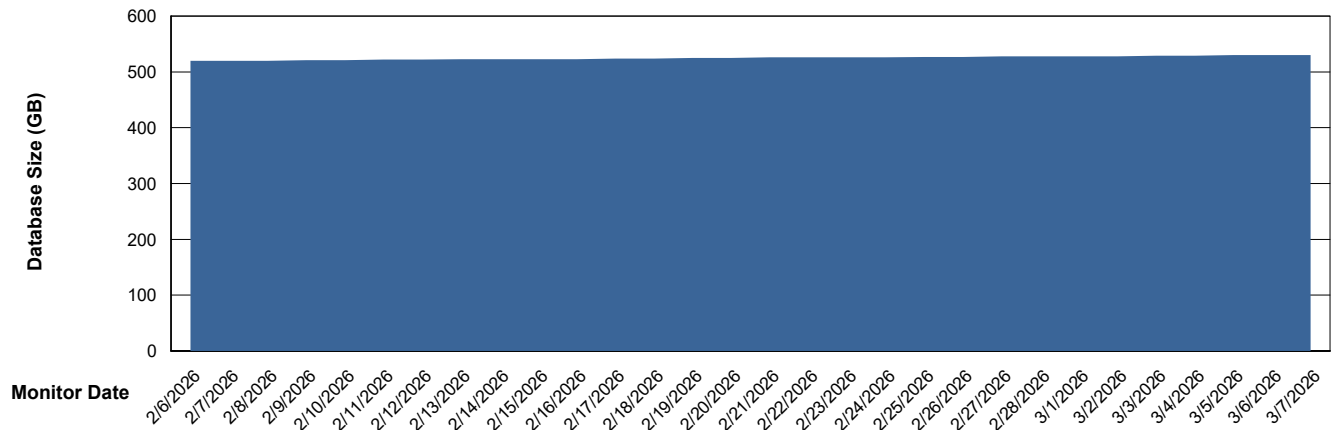

DATABASE SIZE NOA_PRD_NovoABS01_ABS1

Database growth over last month