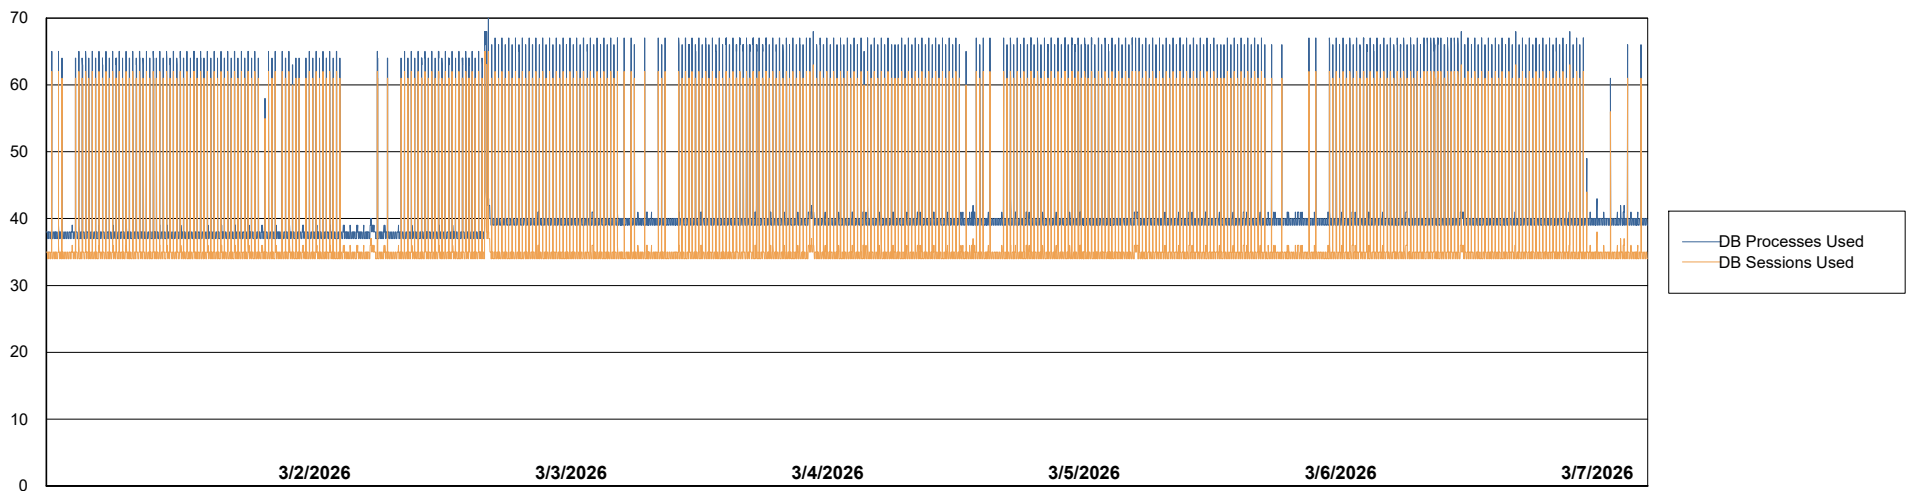

Database Performance NOA_PRD_NovoABS03_HSBABS1

DB Processes Max 300