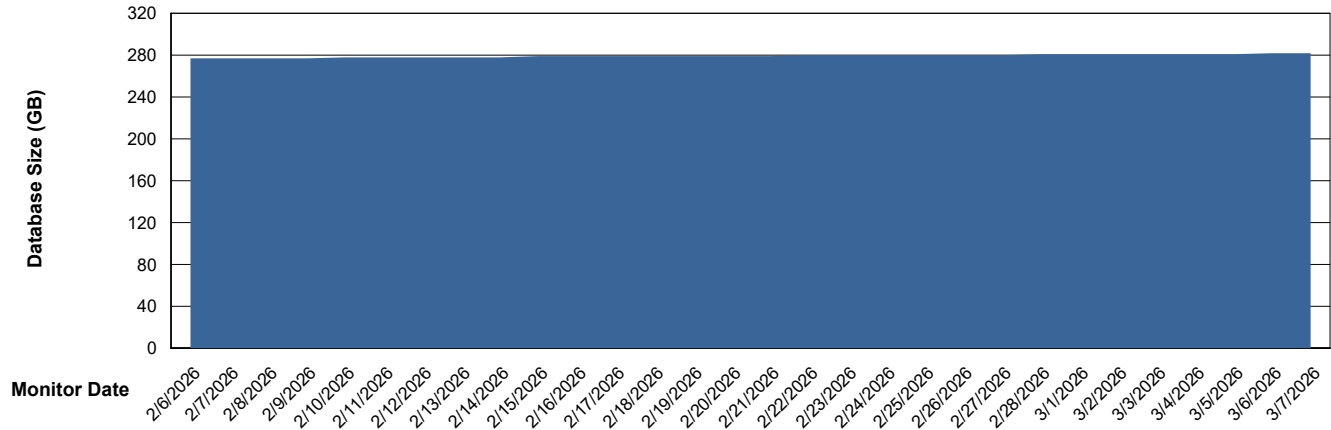

DATABASE SIZE NOA_PRD_NHSBI_ABS1

Database growth over last month