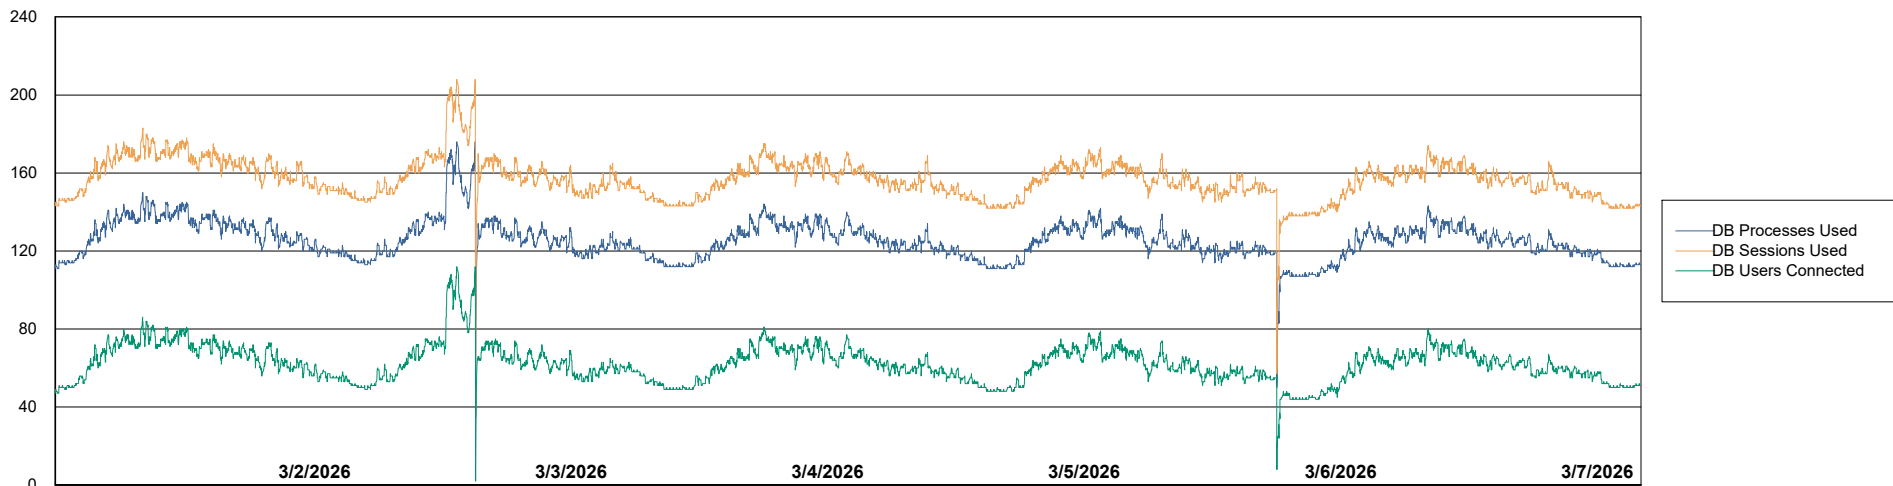

Database Performance NOA_PRD_NovoABS01_ABS1