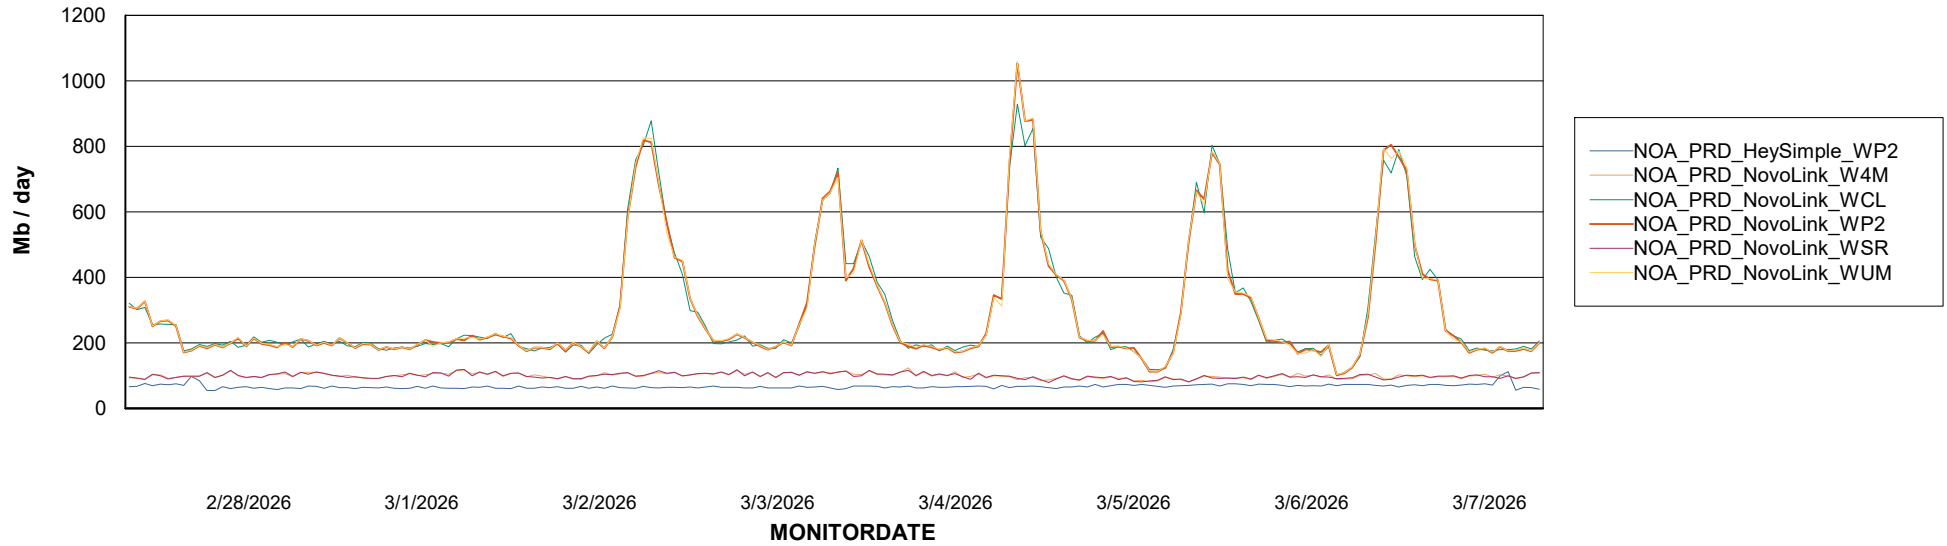

ABSSolute Web Component Services

Avg memory used per ABS Web component