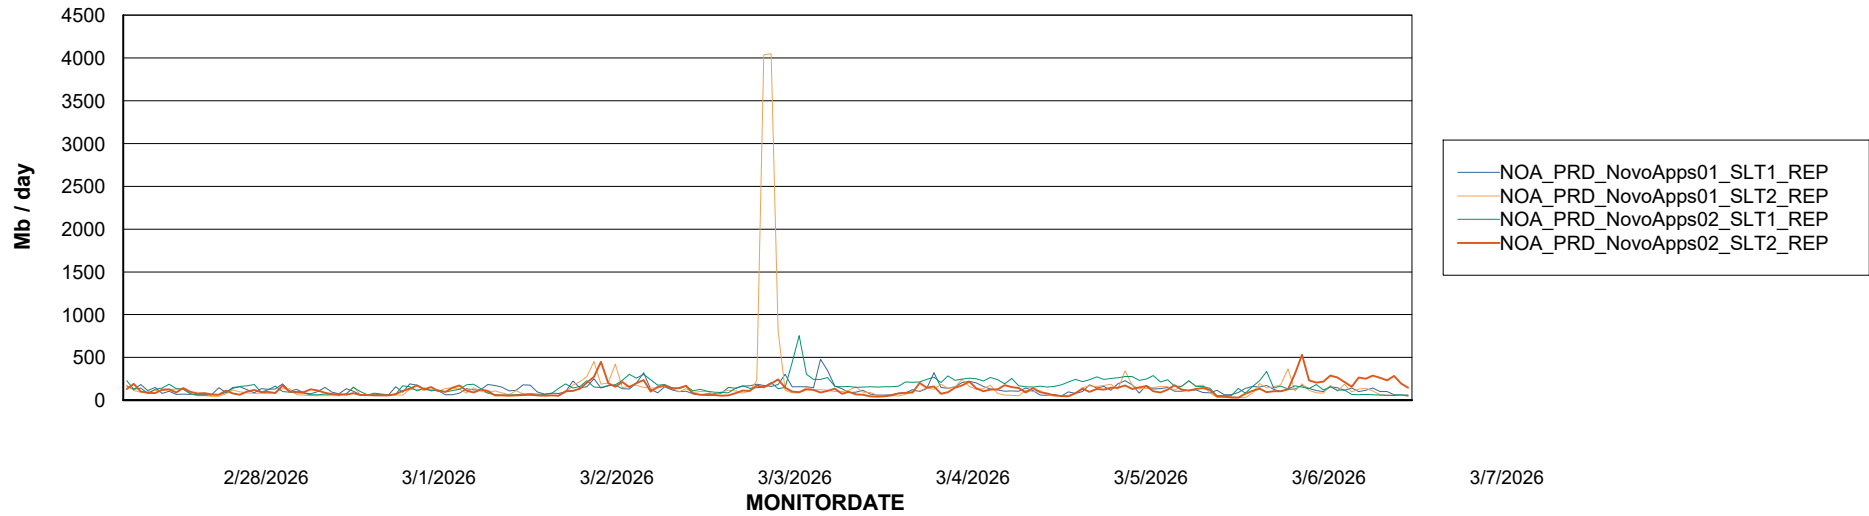

ABSSolute Application ReportServer Services

Avg memory used per ReportServer Service