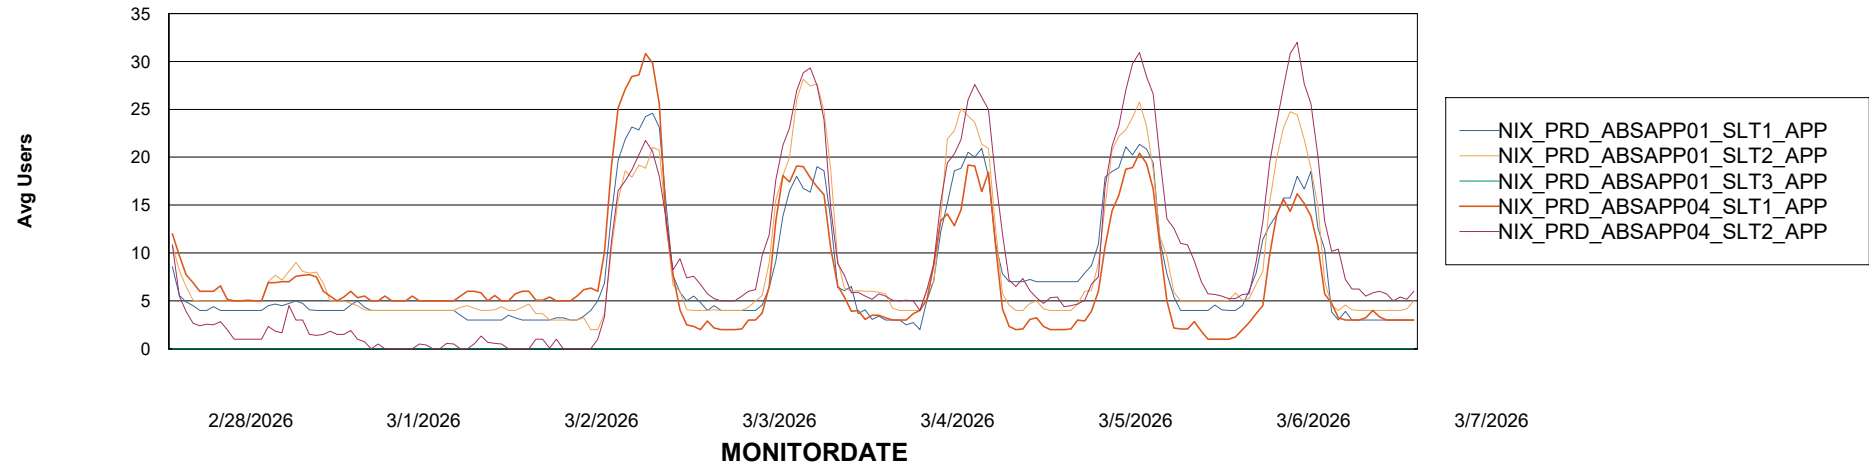

Avg users per day per ABS server