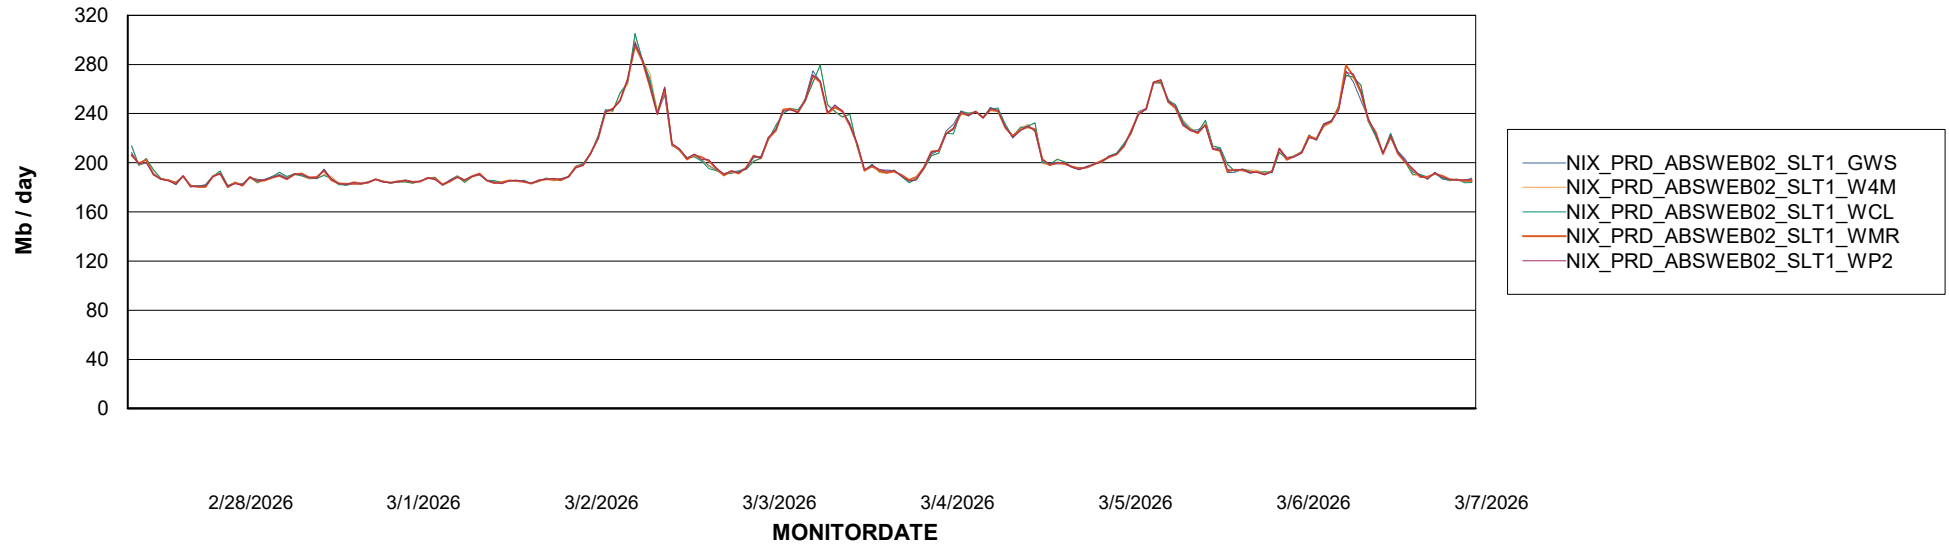

ABSSolute Web Component Services

Avg memory used per ABS Web component