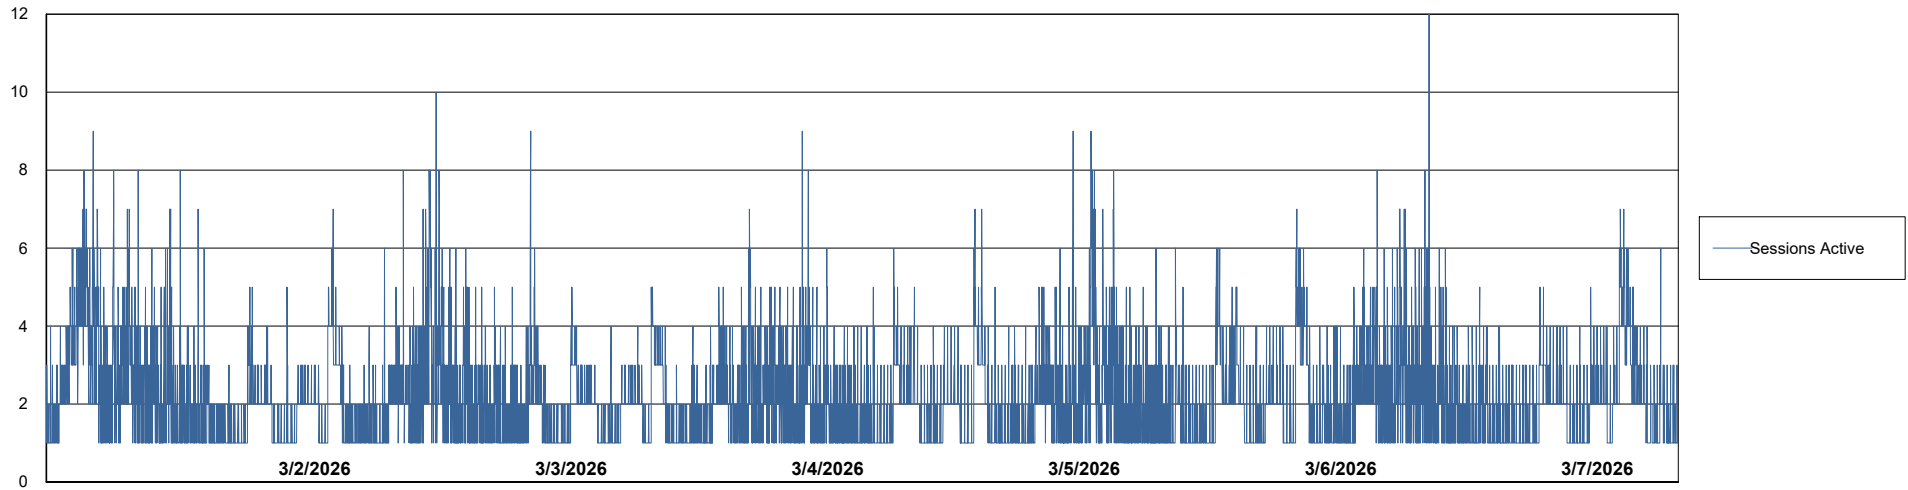

Weekly SLA Customer Report

Customer NIX_Production
Database ID 51

Database Performance NIX_PRD_ABSBI_ABS1

Weekly SLA Customer Report

Customer NIX_Production
Database ID 51

Database Performance NIX_PRD_ABSD01_ABS1