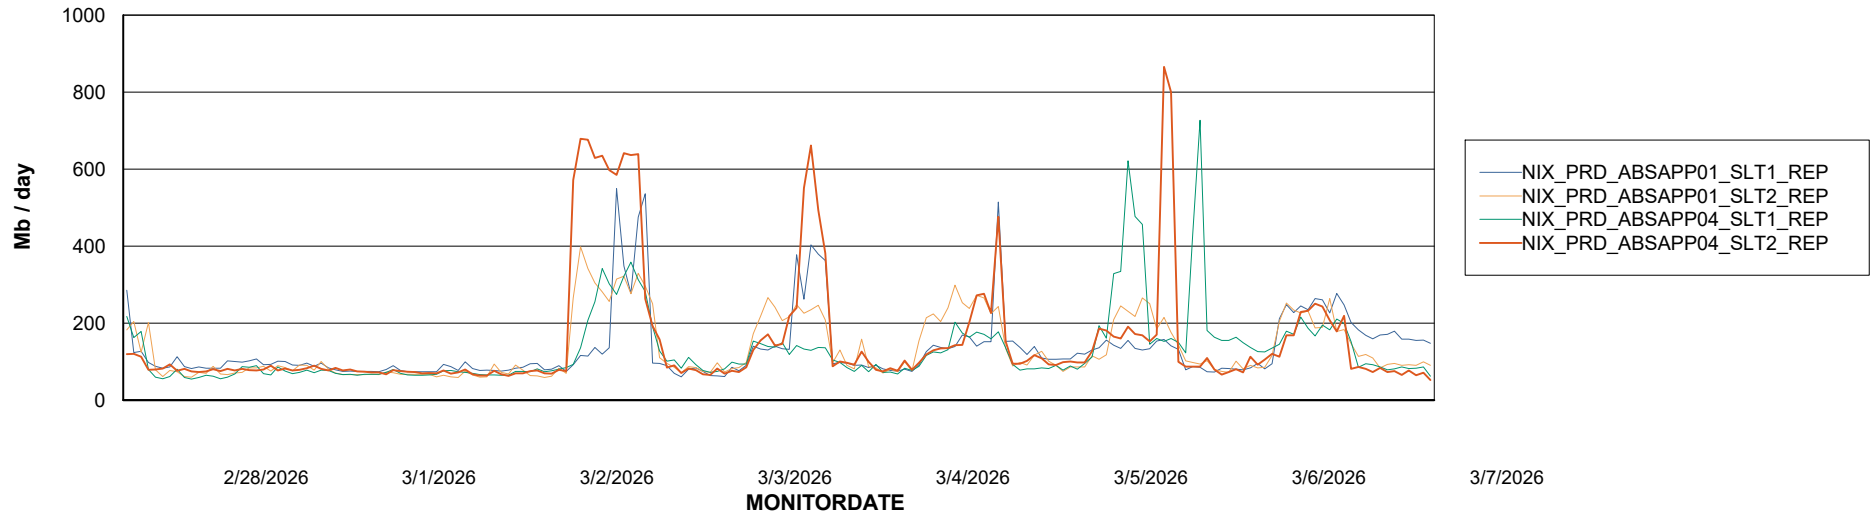

Avg memory used per ABS Server Service

Avg users per day per ABS server

Weekly SLA Customer Report

Customer NIX_Production
Database ID 51

ABSSolute Application ReportServer Services

Avg memory used per ReportServer Service