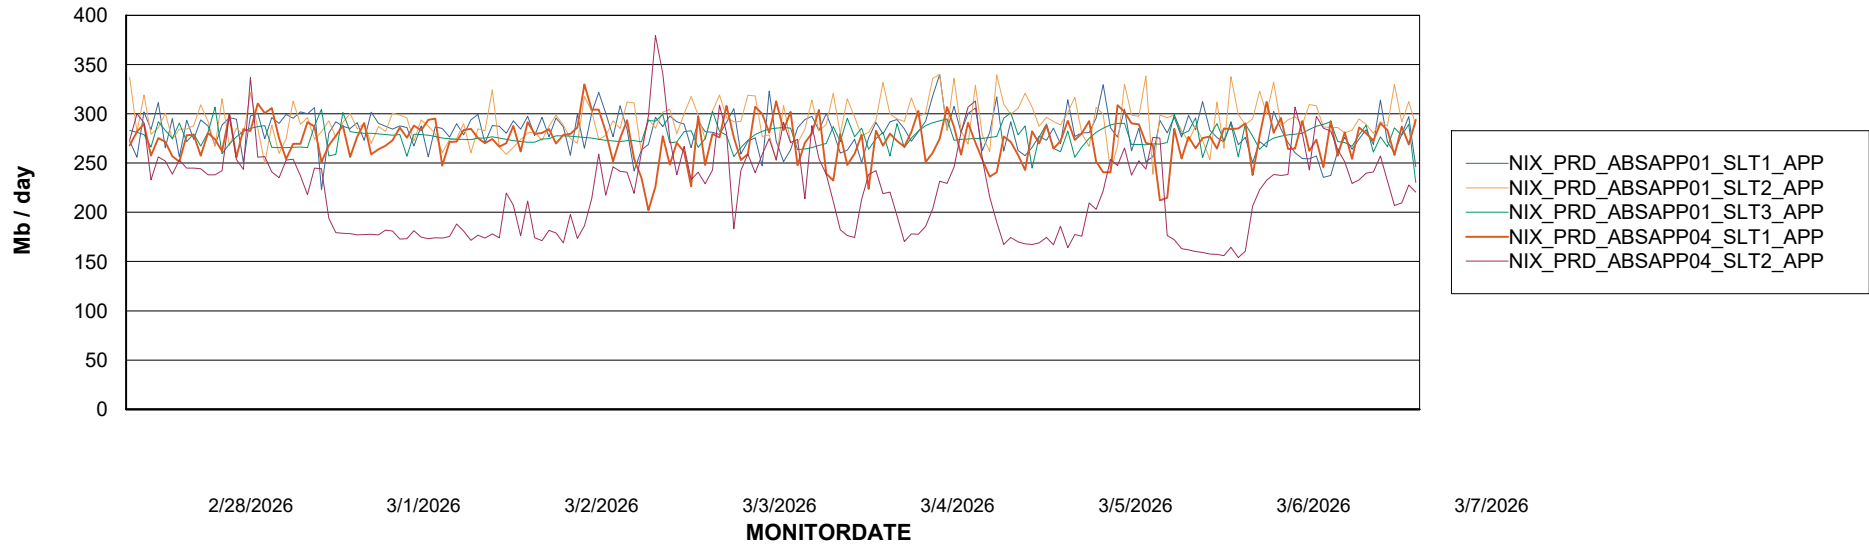

ABSSolute Application Server Services

Avg memory used per ABS Server Service