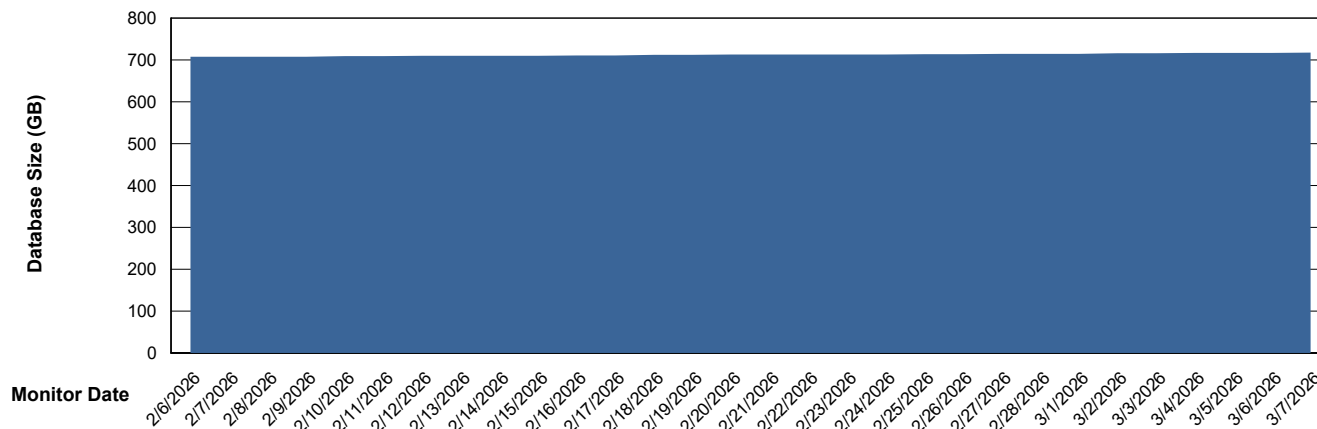

DATABASE SIZE NIX_PRD_ABSDB01_ABS1

Database growth over last month