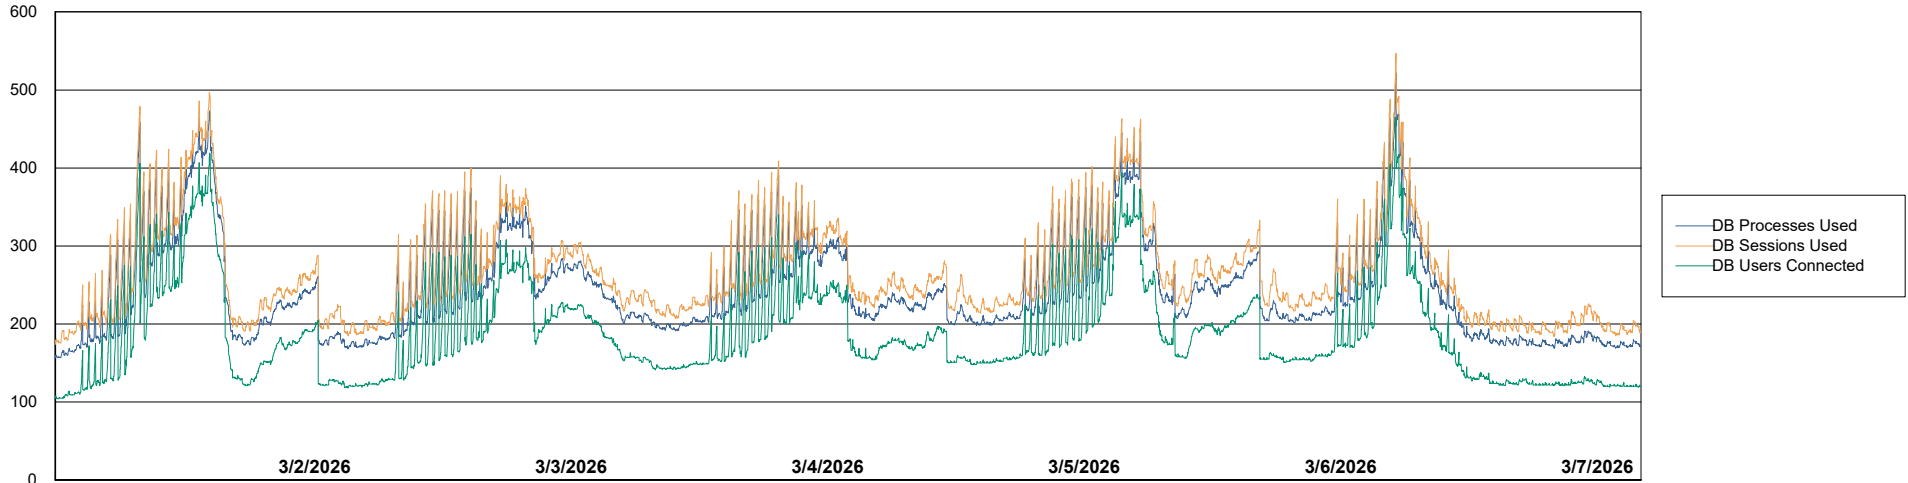

Weekly SLA Customer Report

Customer NIX_Production
Database ID 51

Database Performance NIX_PRD_ABSBI_ABS1

Weekly SLA Customer Report

Customer NIX_Production
Database ID 51

Database Performance NIX_PRD_ABSD01_ABS1