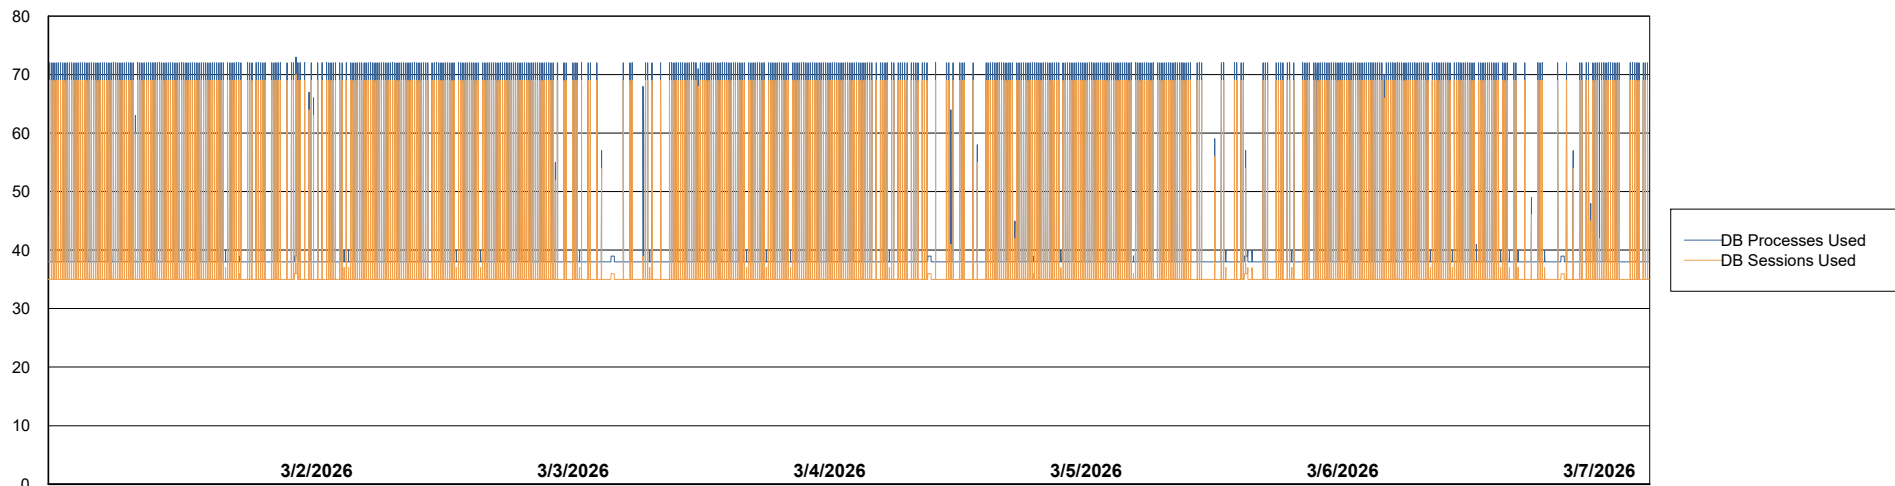

Database Performance NIX_PRD_ABSDB02_HSBABS1

DB Processes Max 300