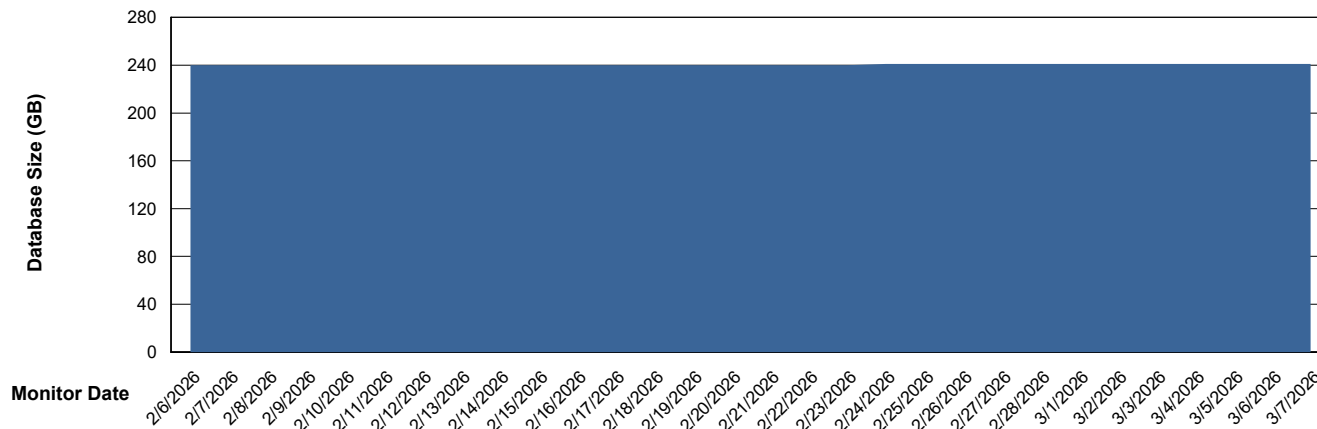

DATABASE SIZE NIX_PRD_ABSBI_ABS1

Database growth over last month