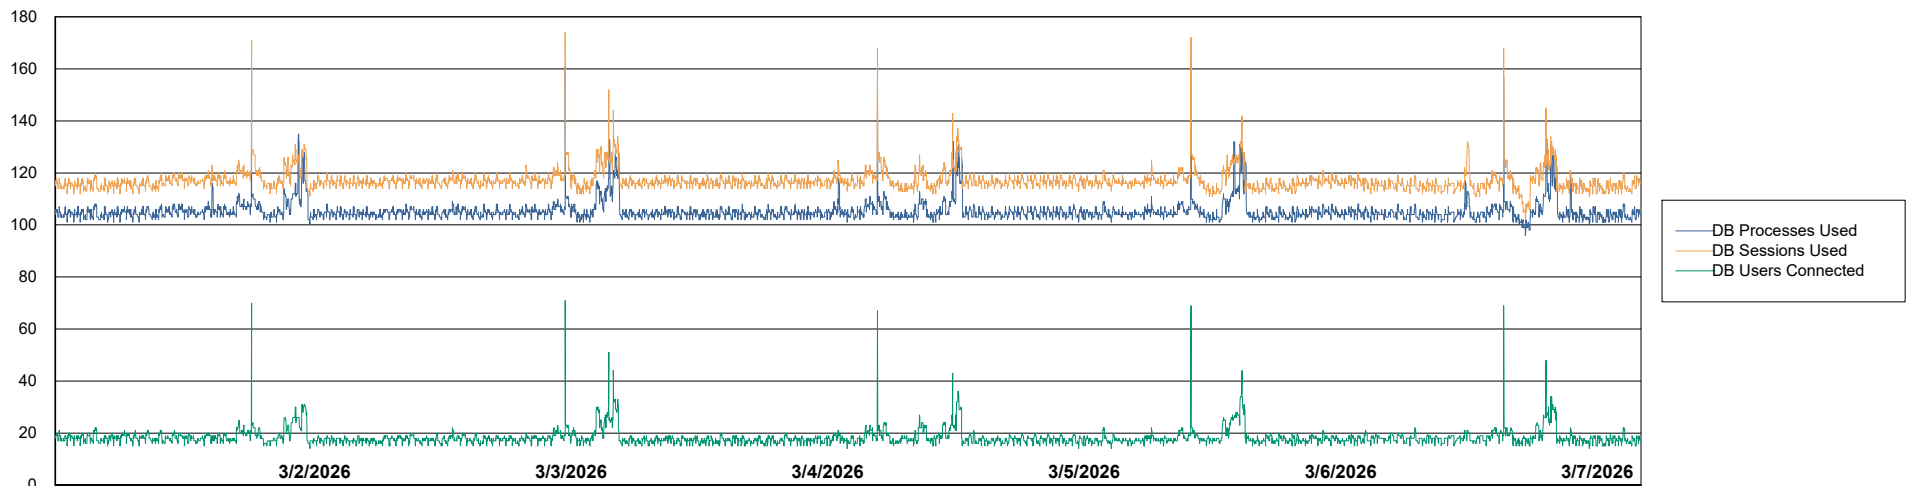

Weekly SLA Customer Report

Customer LTS(CleanLease)_Production
Database ID 126

Database Performance LTS_PRD_CLSABSBI01_ABS1

Weekly SLA Customer Report

Customer LTS(CleanLease)_Production
Database ID 126

Database Performance LTS_PRD_CLSABSBI01NEW_ABS1