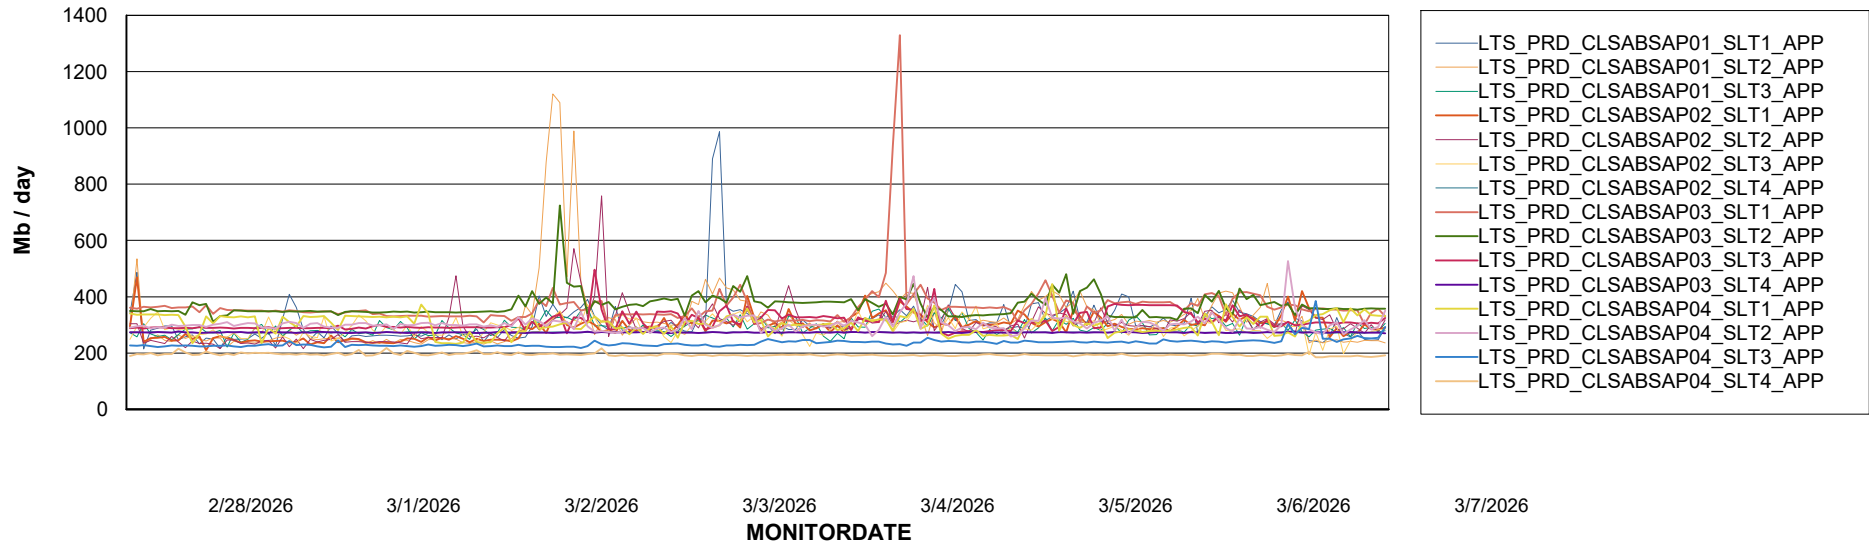

Recovery lag for last 7 days

Weekly SLA Customer Report

Customer LTS(CleanLease)_Production
Database ID 126

ABSSolute Application Server Services

Avg memory used per ABS Server Service

Avg users per day per ABS server