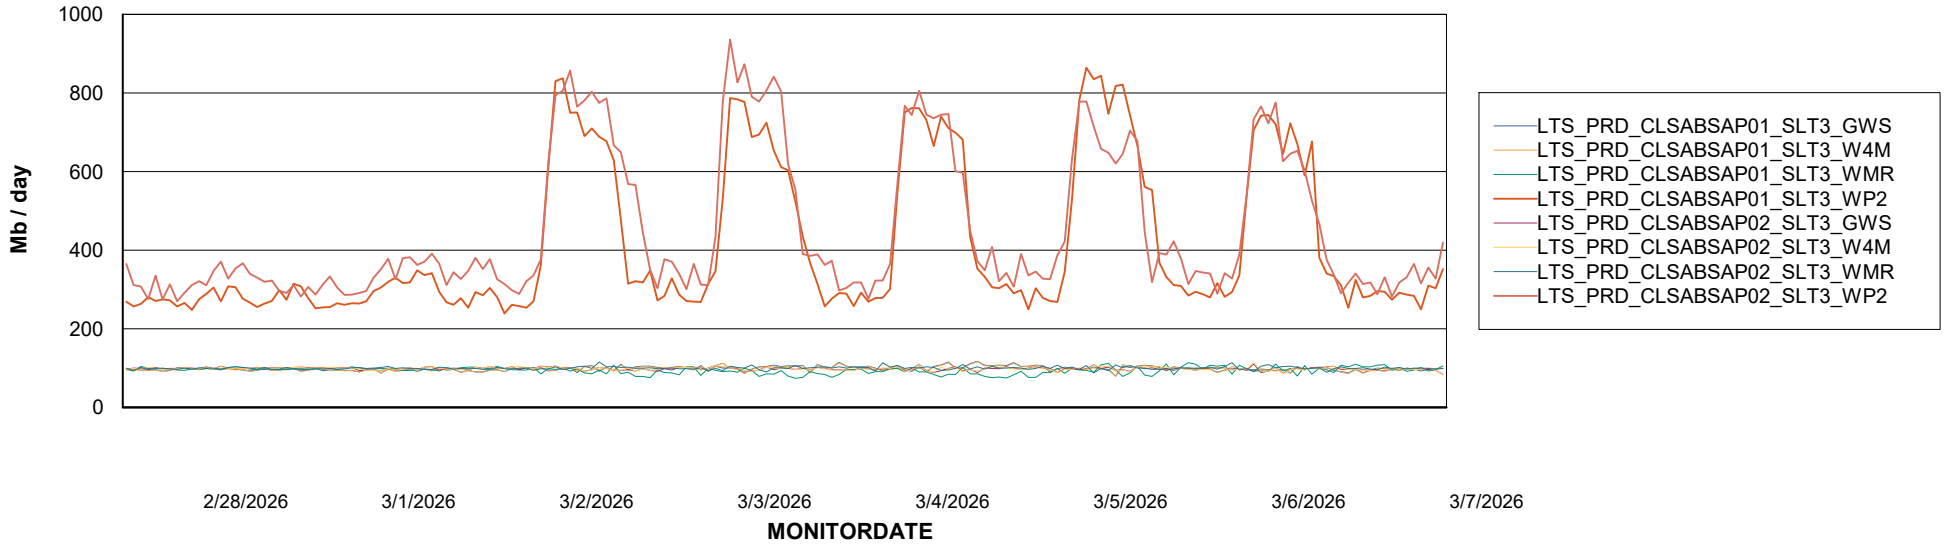

ABSSolute Web Component Services

Avg memory used per ABS Web component