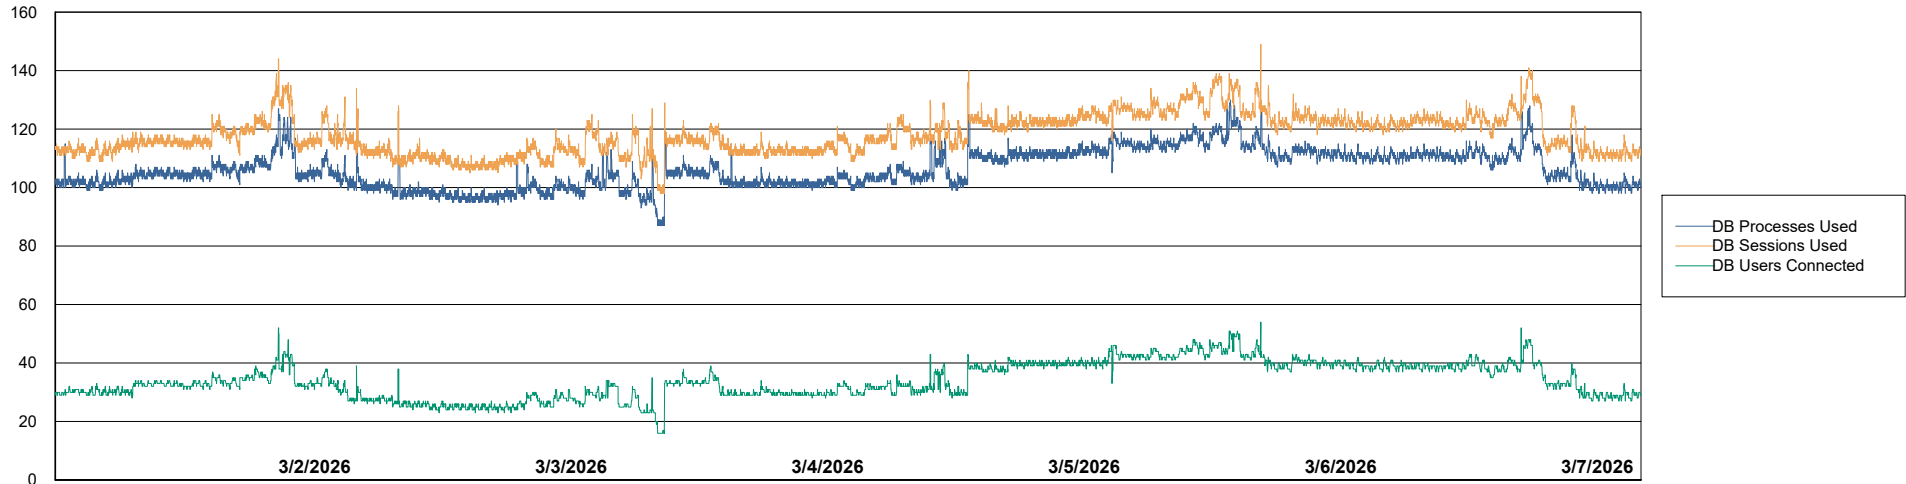

Database Performance LTS_PRD_CLSABSBI01_ABS1