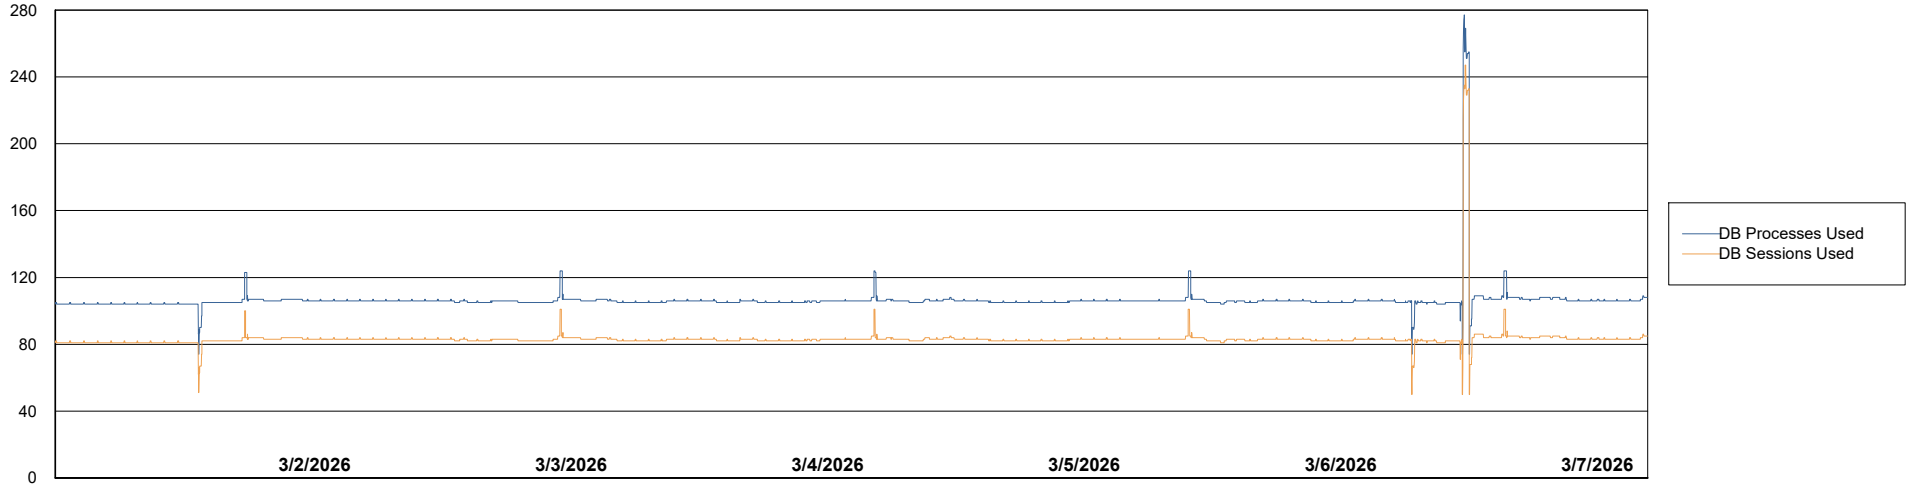

Database Performance LTS_PRD_CLSABSD02_HSBABS1

DB Processes Max 0
DB Processes Max 1,000