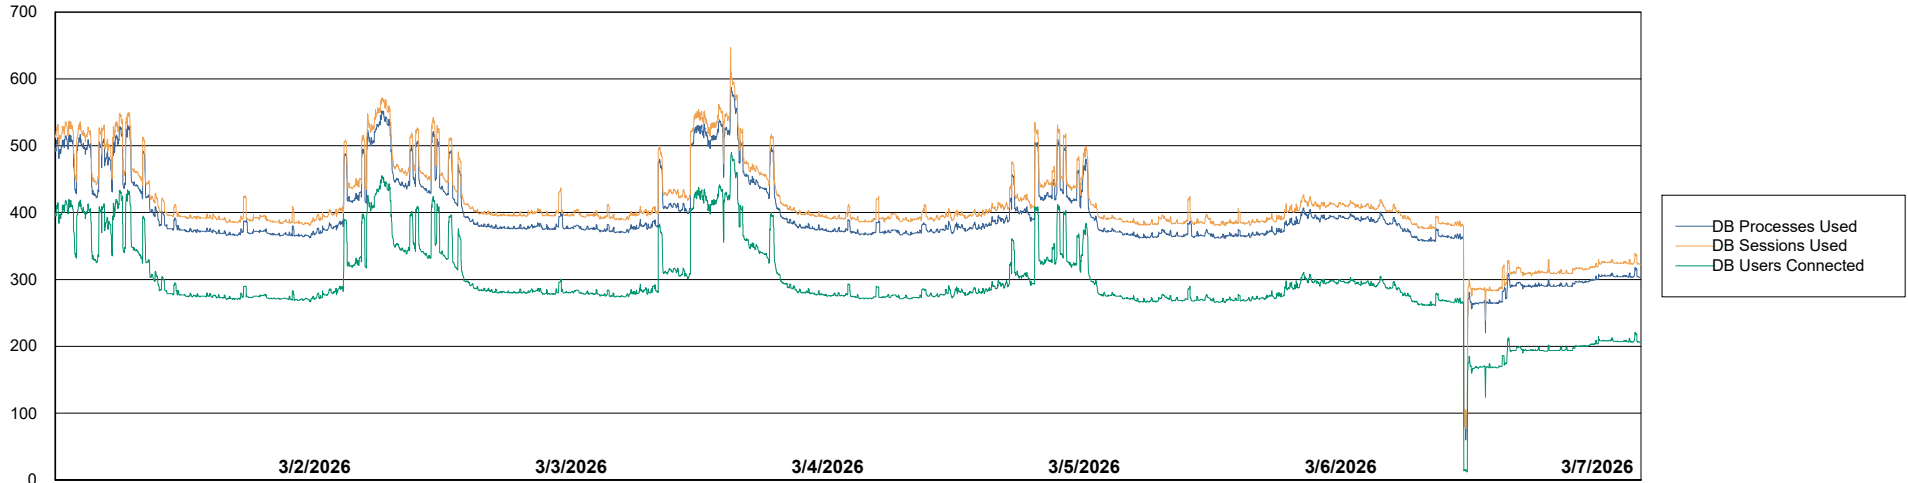

Database Performance LTS_PRD_CLSABSD01_ABS1