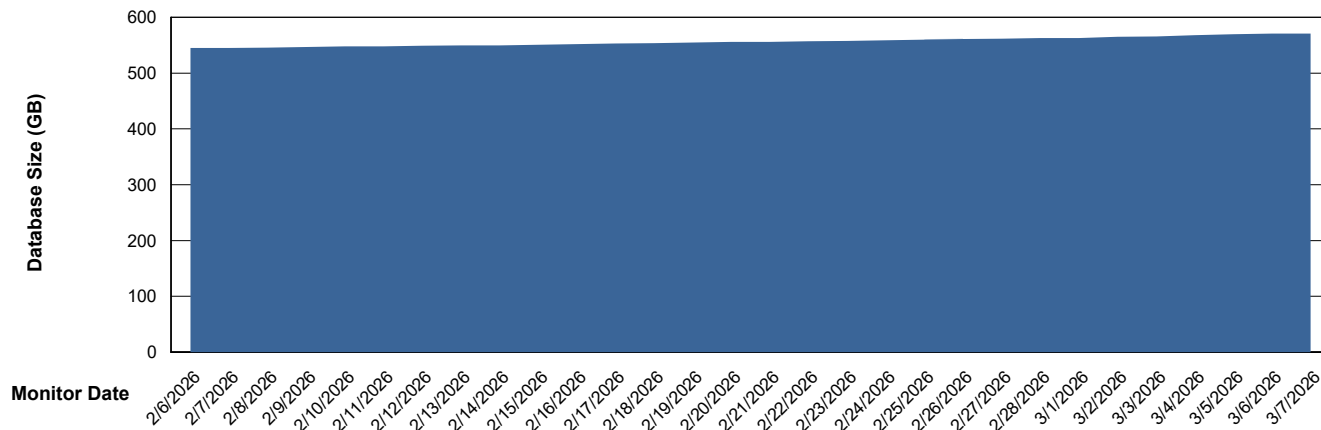

Database growth over last month

Weekly SLA Customer Report

Customer LTS(CleanLease)_Production
Database ID 126

DATABASE SIZE LTS_PRD_CLSABSDB01_ABS1

Database growth over last month

Weekly SLA Customer Report