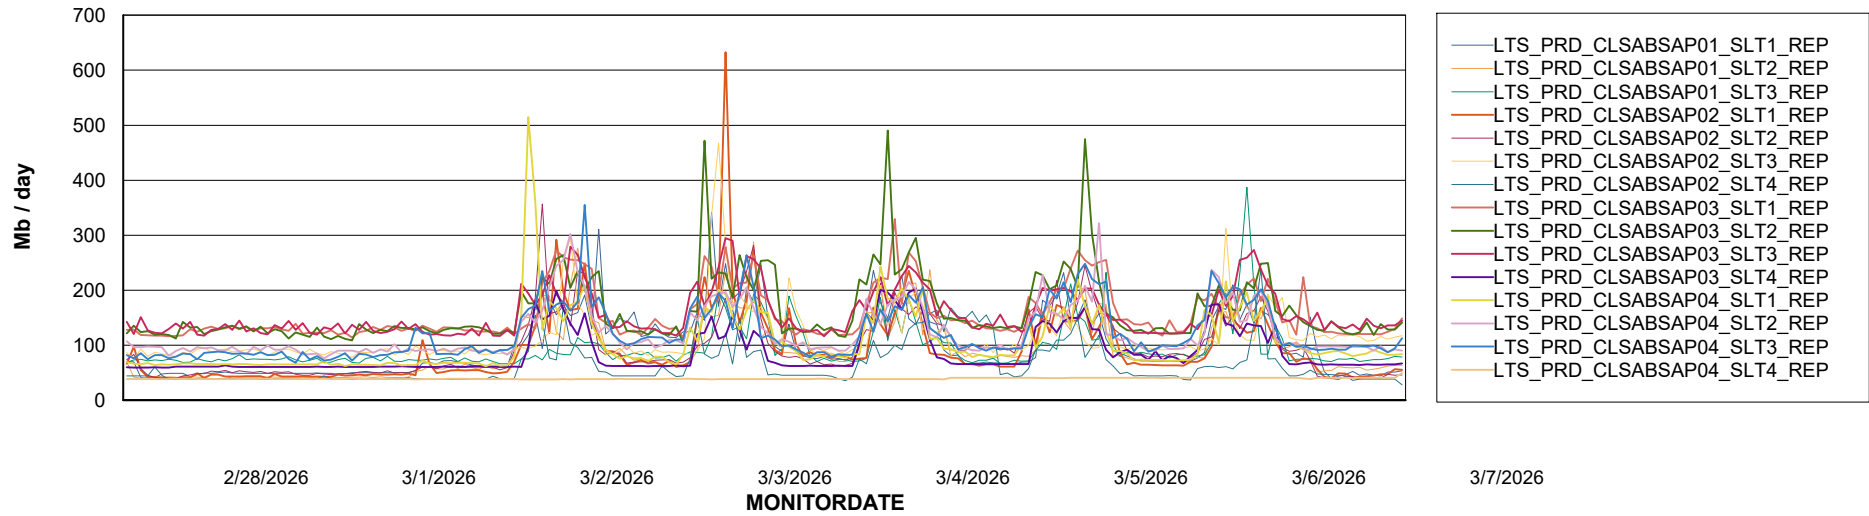

ABSSolute Application ReportServer Services

Avg memory used per ReportServer Service