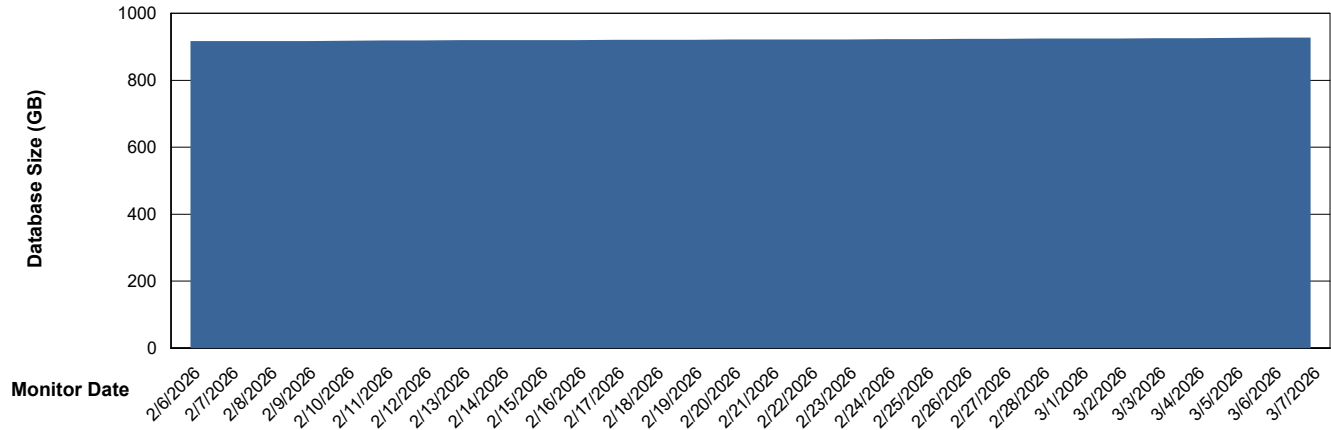

DB Processes Max 0
DB Processes Max 1,000

Weekly SLA Customer Report

Customer LTS(CleanLease)_Production
Database ID 126

DATABASE SIZE LTS_PRD_CLSABSBI01_ABS1

Database growth over last month

DATABASE SIZE LTS_PRD_CLSABSBI01NEW_ABS1