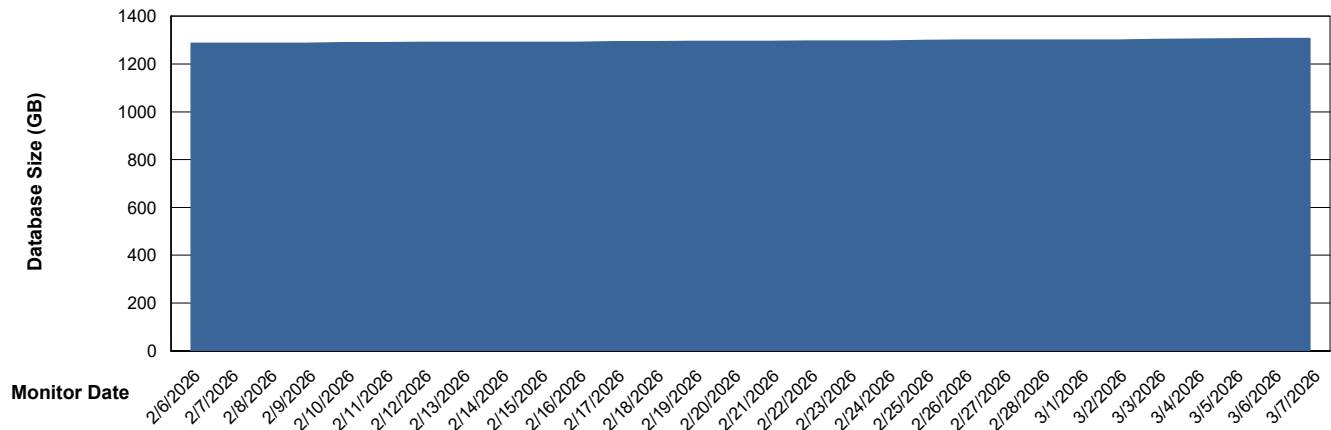

DATABASE SIZE LTS_PRD_CLSABSBI01NEW_ABS1

Database growth over last month