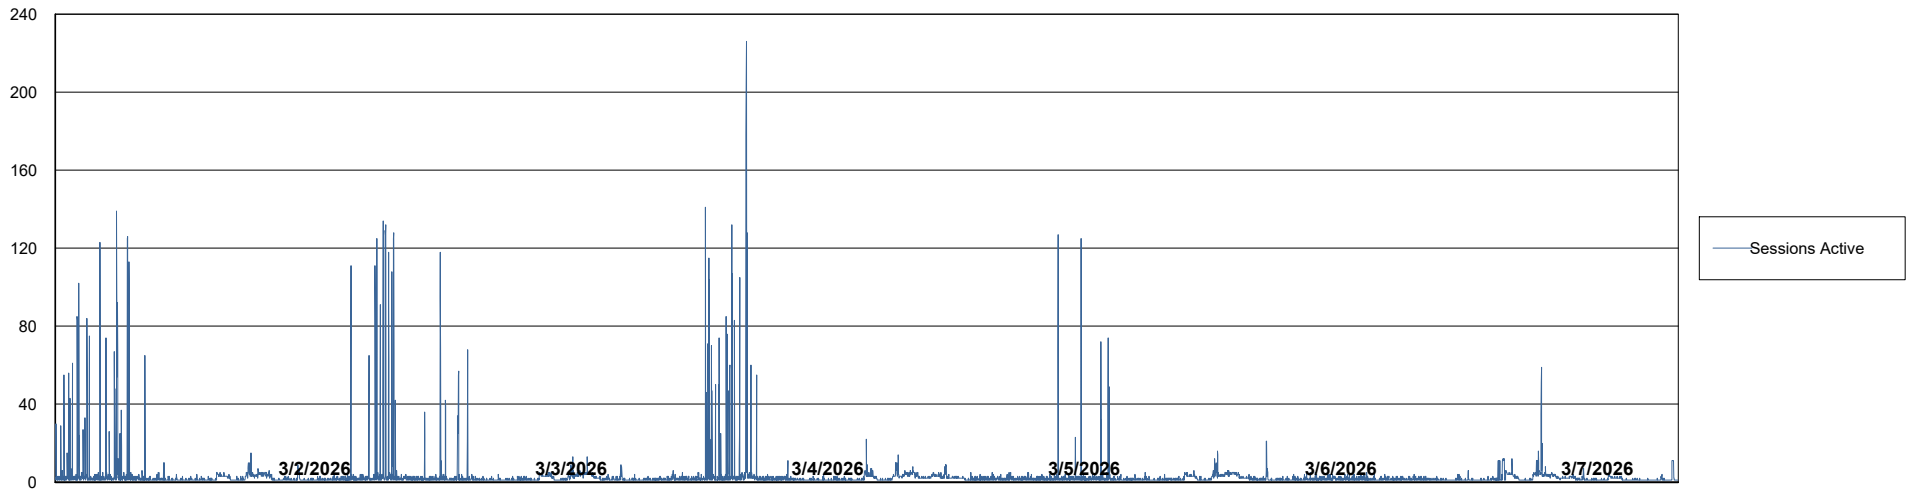

Database Performance LTS_PRD_CLSABSD01_ABS1