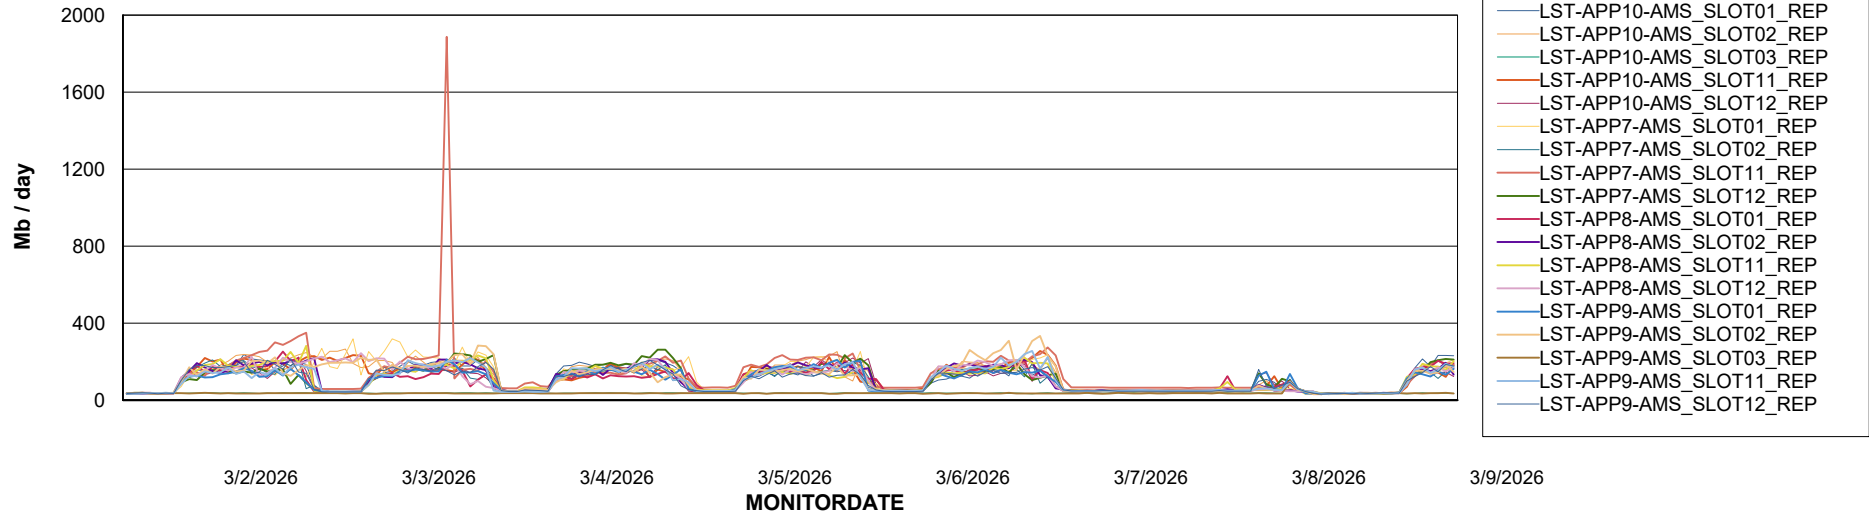

ABSSolute Application ReportServer Services

Avg memory used per ReportServer Service