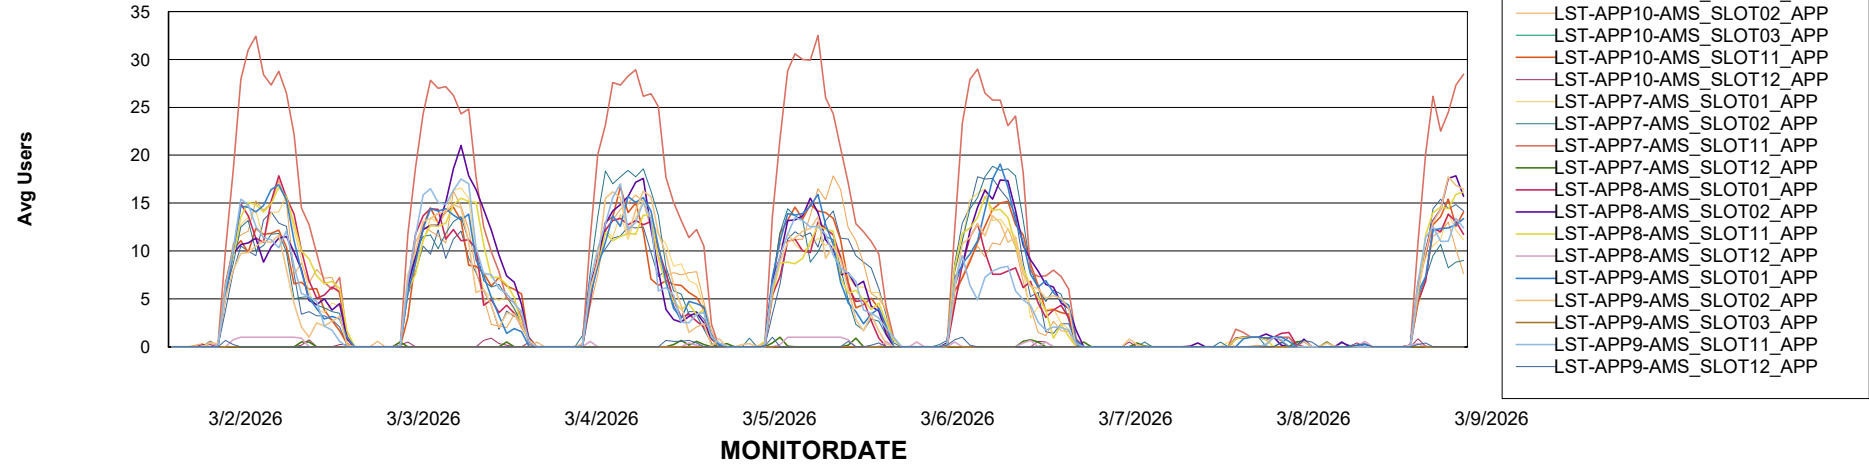

Weekly SLA Customer Report

Customer LST OCI AMS Production Finland
Database ID 215

ABSSolute Application Server Services

Avg memory used per ABS Server Service

Avg users per day per ABS server

Weekly SLA Customer Report