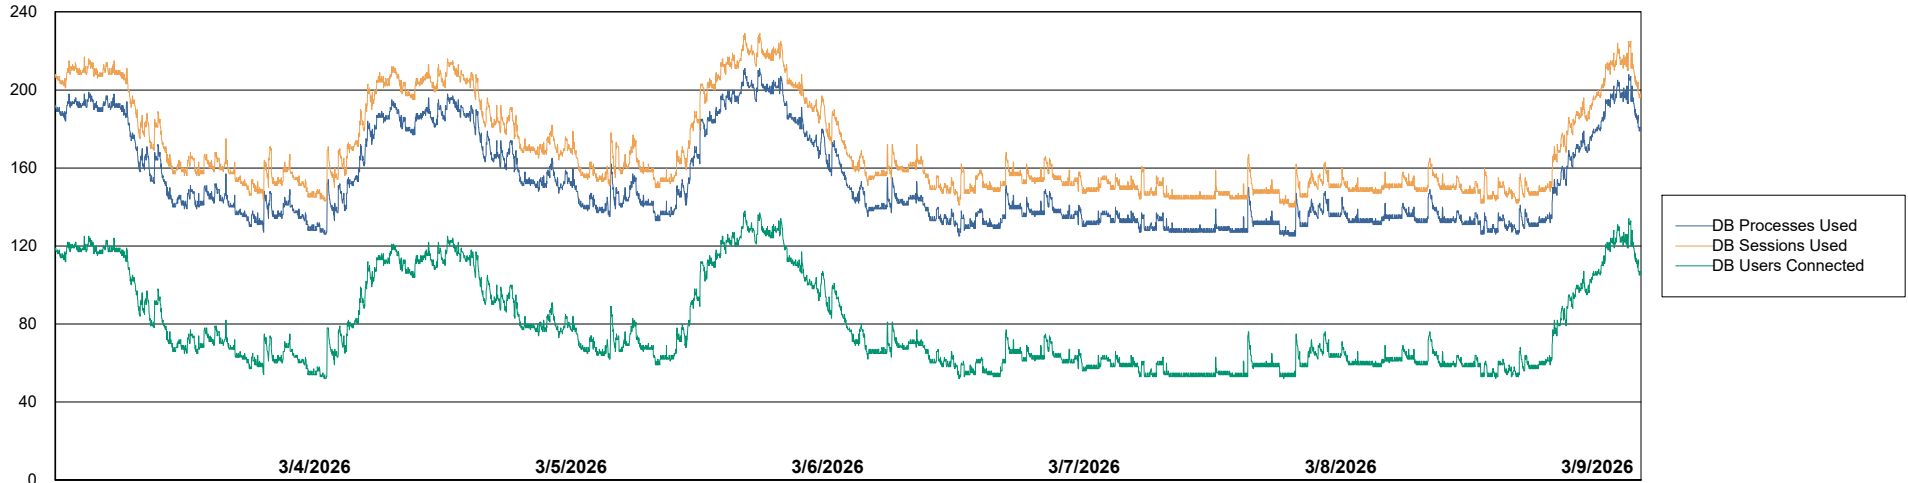

Database Performance LST-DBS4-AMS_DB_ABSME2