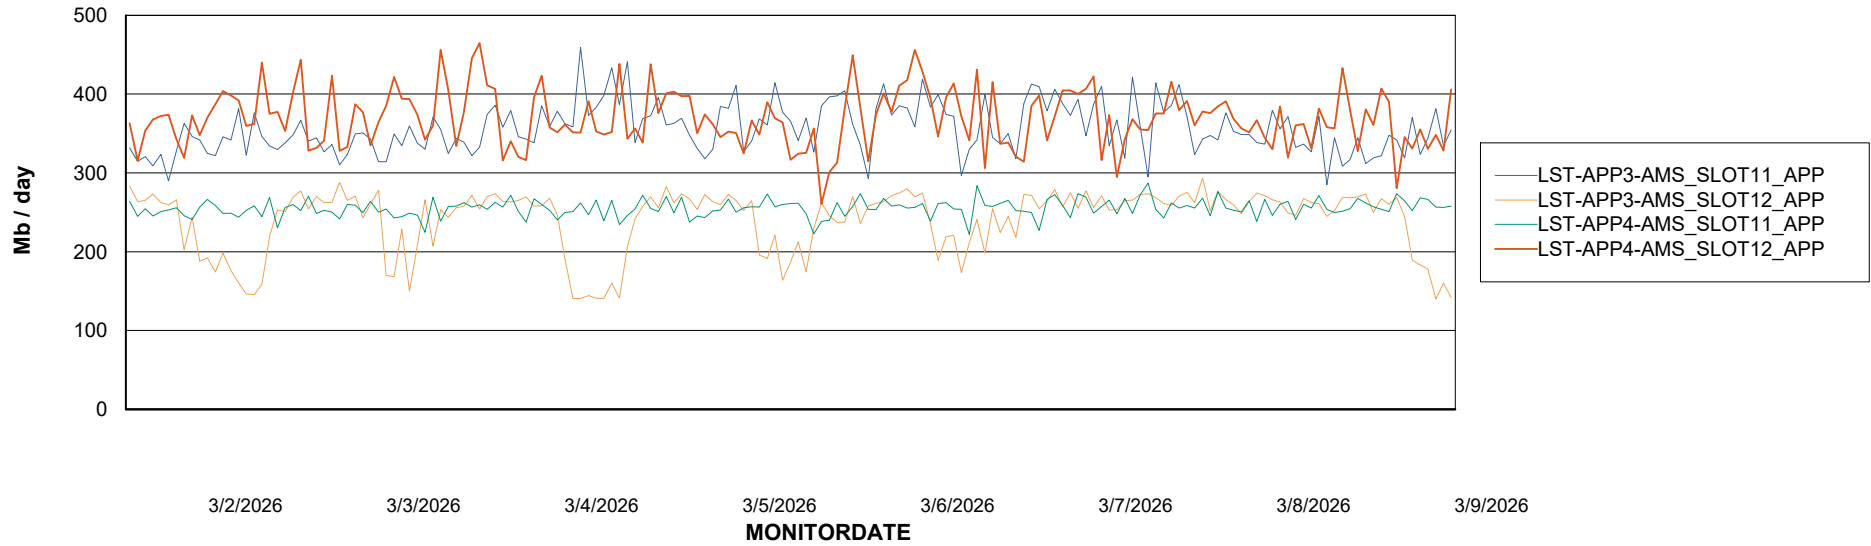

ABSSolute Application Server Services

Avg memory used per ABS Server Service