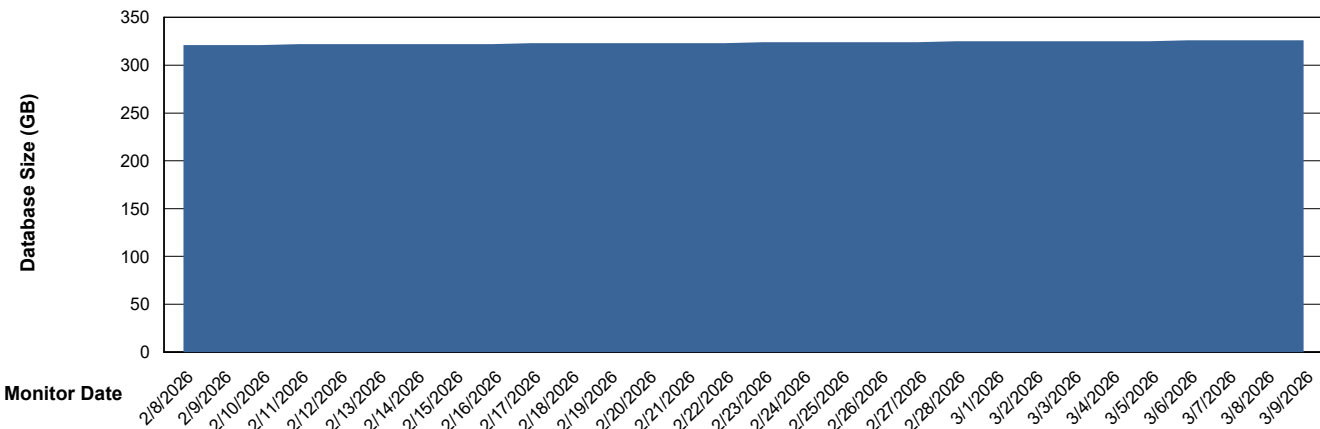

Database Performance LST-DBS4-AMS_DB_ABSME2

Weekly SLA Customer Report

Customer LST OCI AMS Production ABSME2
 Database ID 211

DATABASE SIZE LST-DBS4-AMS_DB_ABSME2

Database growth over last month

Database Tablespace LST-DBS4-AMS_DB_ABSME2