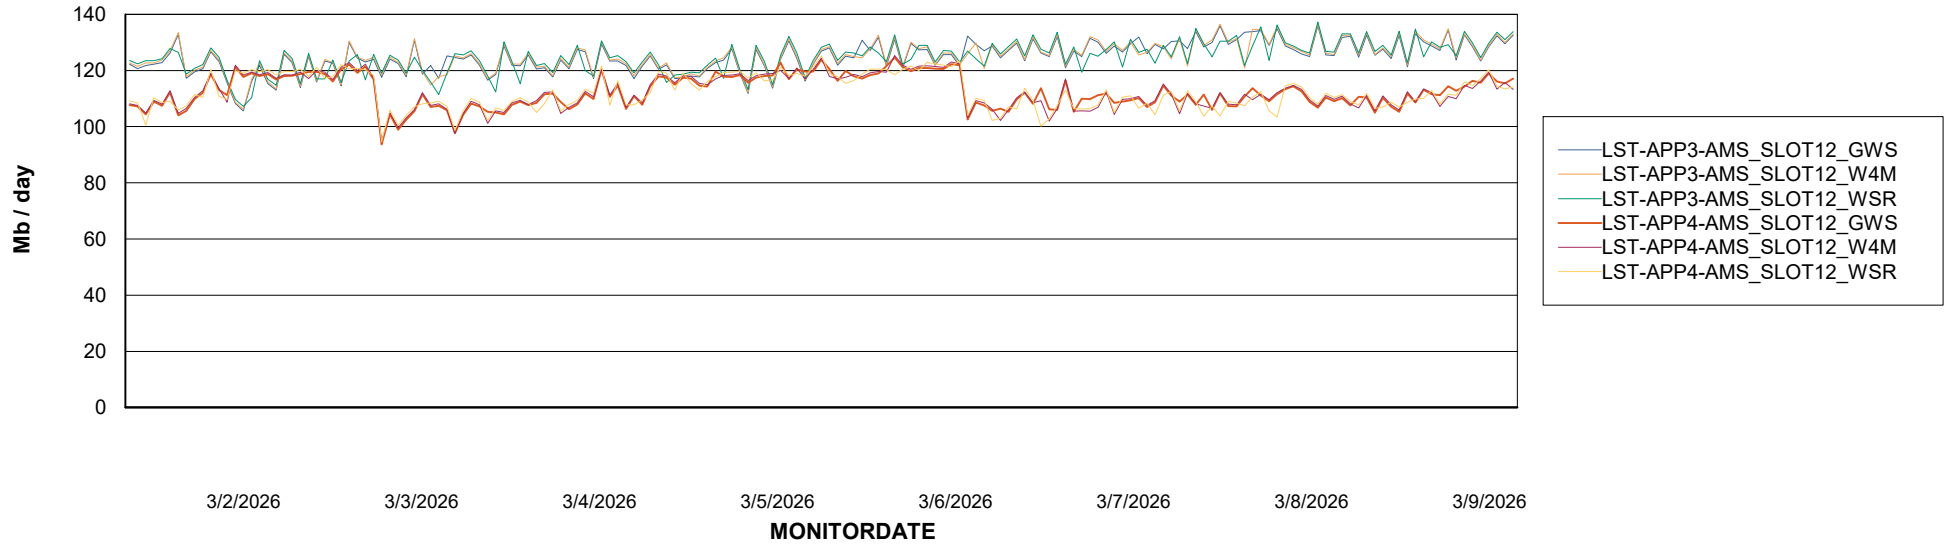

ABSSolute Web Component Services

Avg memory used per ABS Web component