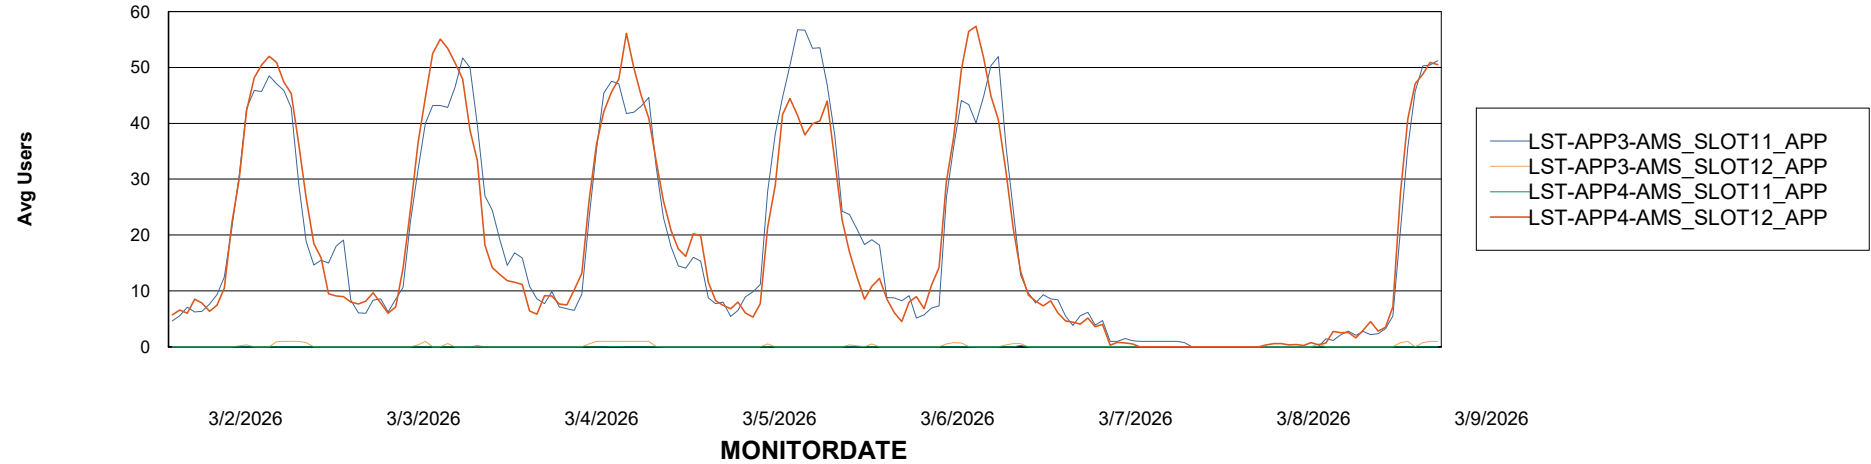

Weekly SLA Customer Report

Customer LST OCI AMS Production ABSME2
Database ID 211

ABSSolute Application Server Services

Avg memory used per ABS Server Service

Avg users per day per ABS server

Weekly SLA Customer Report