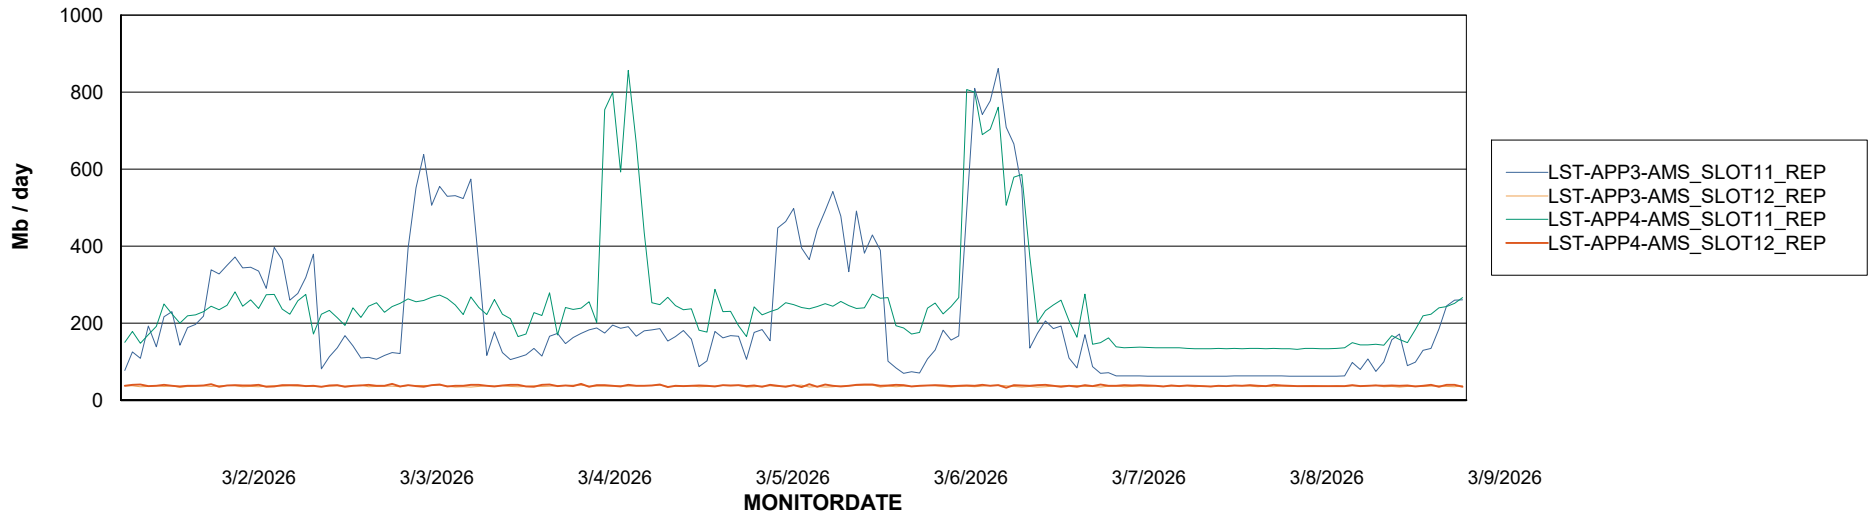

ABSSolute Application ReportServer Services

Avg memory used per ReportServer Service