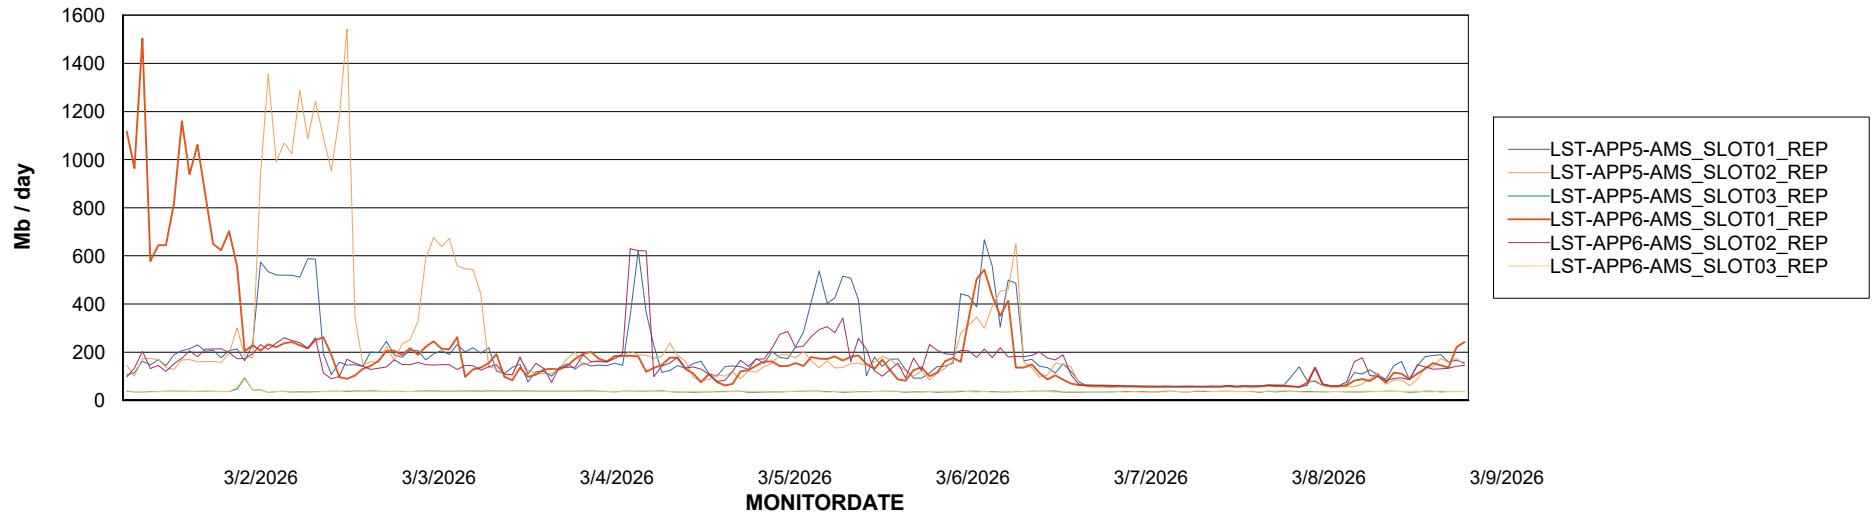

ABSSolute Application ReportServer Services

Avg memory used per ReportServer Service