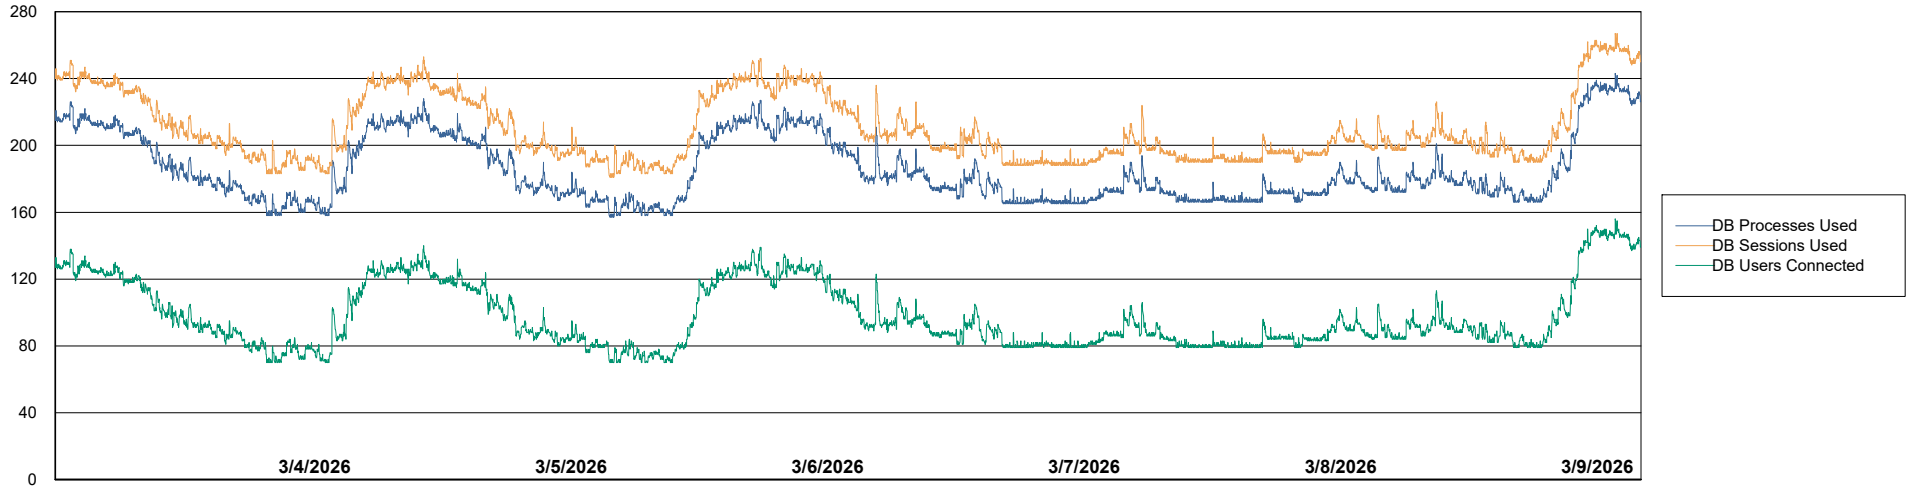

Database Performance LST-DBS5-AMS_DB_ABSEE