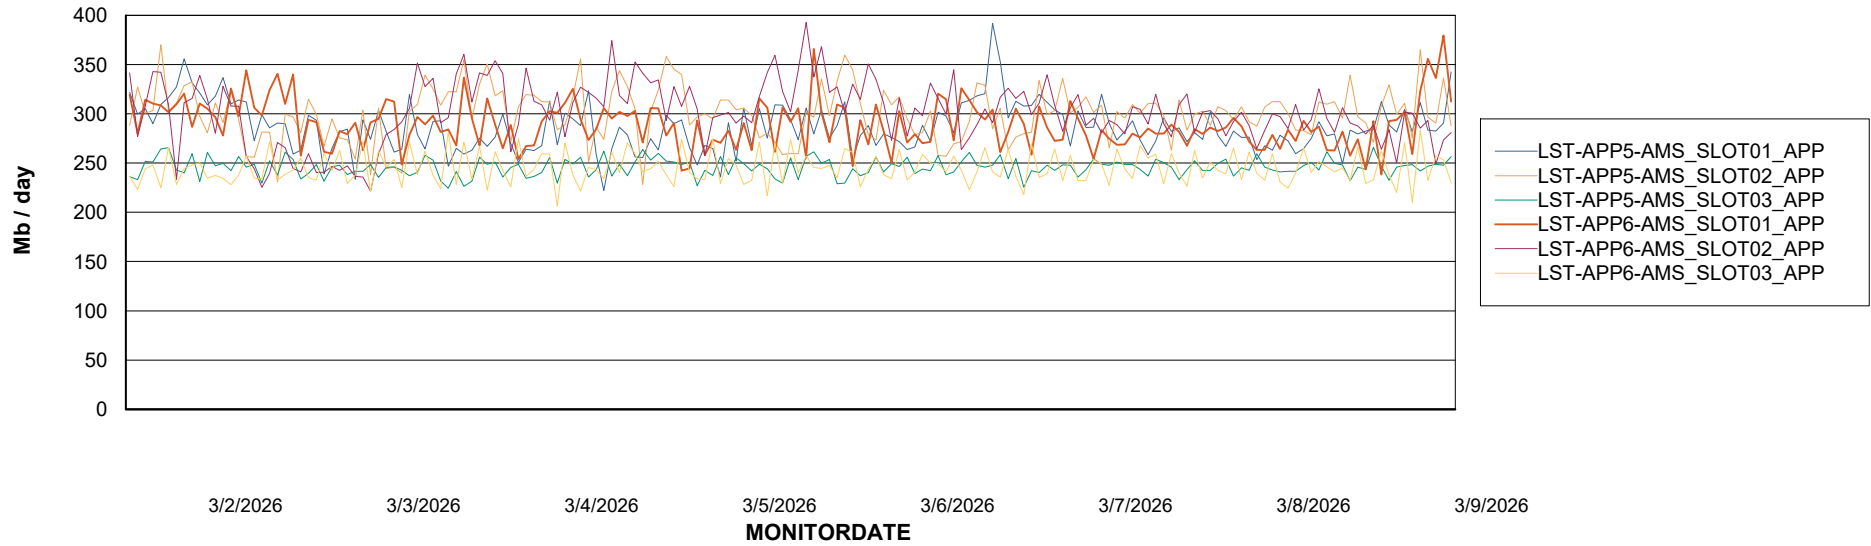

ABSSolute Application Server Services

Avg memory used per ABS Server Service