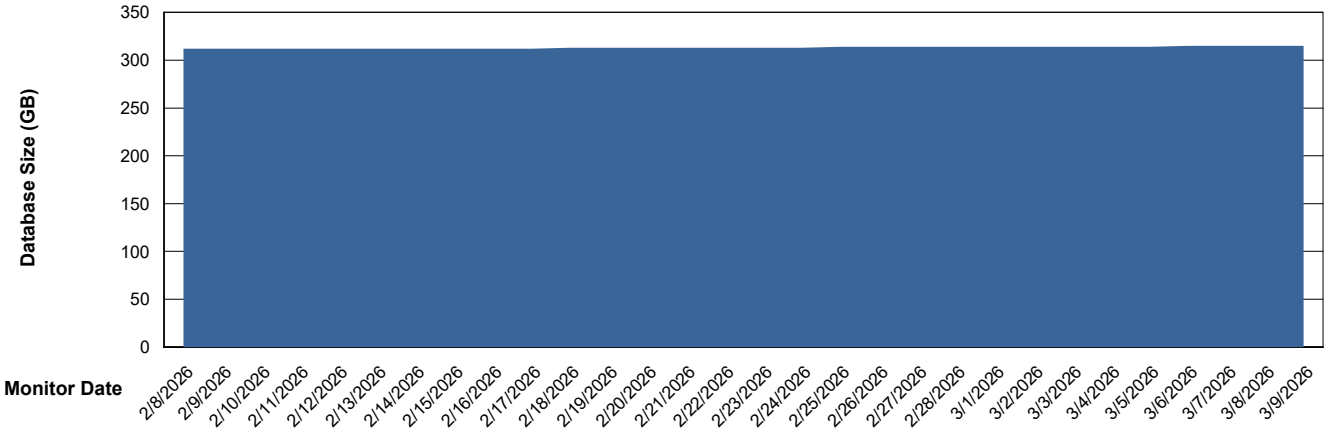

Database growth over last month

Database Tablespace LST-DBS5-AMS_DB_ABSEE

Date	Tablespace Name	MaxFilesize (Gb)	Usedsize (Gb)	Percentage free
3/9/2026	ABSDATA	356	282	21
	INDX	120	21	83
3/8/2026	ABSDATA	356	282	21
	INDX	120	21	83
3/7/2026	ABSDATA	356	282	21
	INDX	120	21	83
3/6/2026	ABSDATA	356	282	21
	INDX	120	21	83
3/5/2026	ABSDATA	356	282	21
	INDX	120	21	83
3/4/2026	ABSDATA	356	281	21
	INDX	120	21	83
3/3/2026	ABSDATA	356	281	21
	INDX	120	21	83