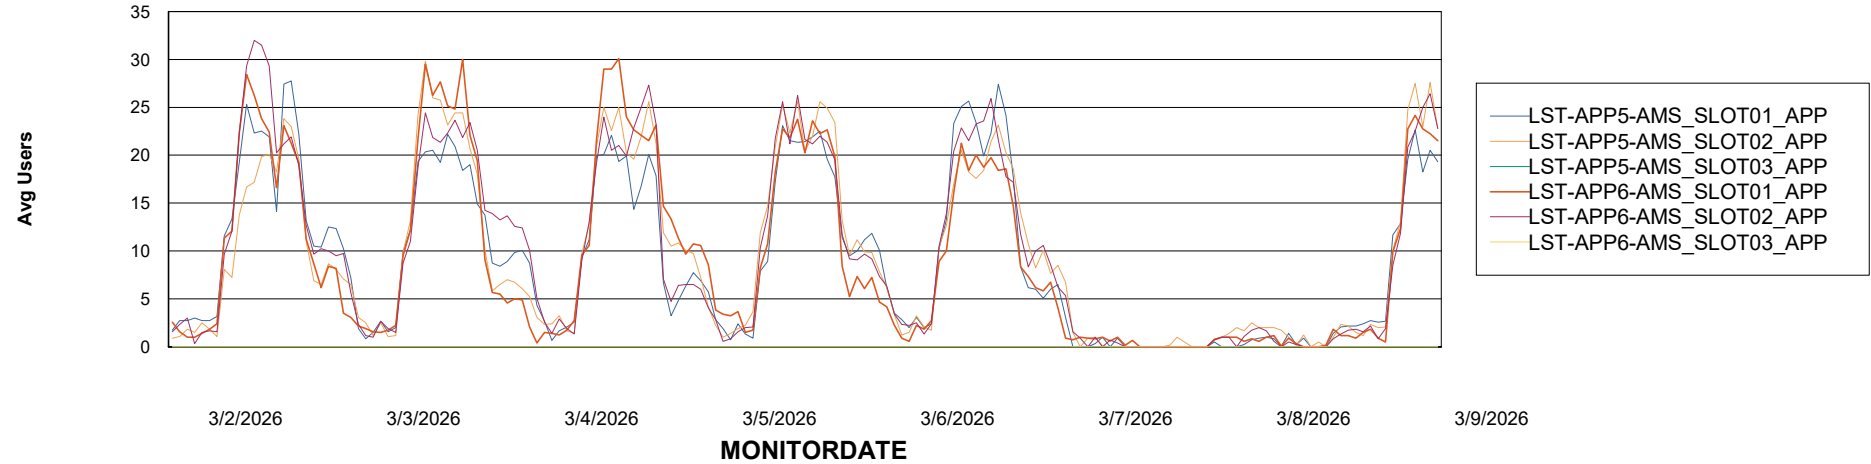

Weekly SLA Customer Report

Customer LST OCI AMS Production ABSEE
Database ID 206

ABSSolute Application Server Services

Avg memory used per ABS Server Service

Avg users per day per ABS server

Weekly SLA Customer Report