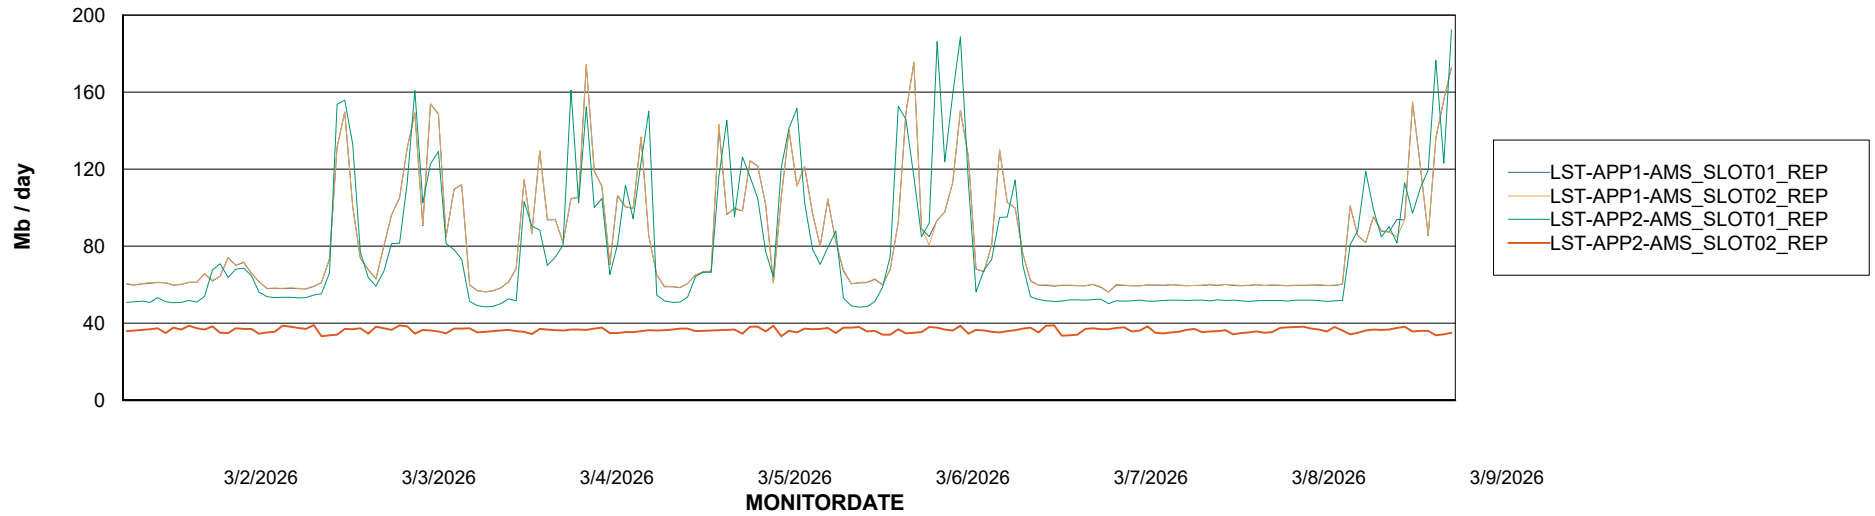

ABSSolute Application ReportServer Services

Avg memory used per ReportServer Service