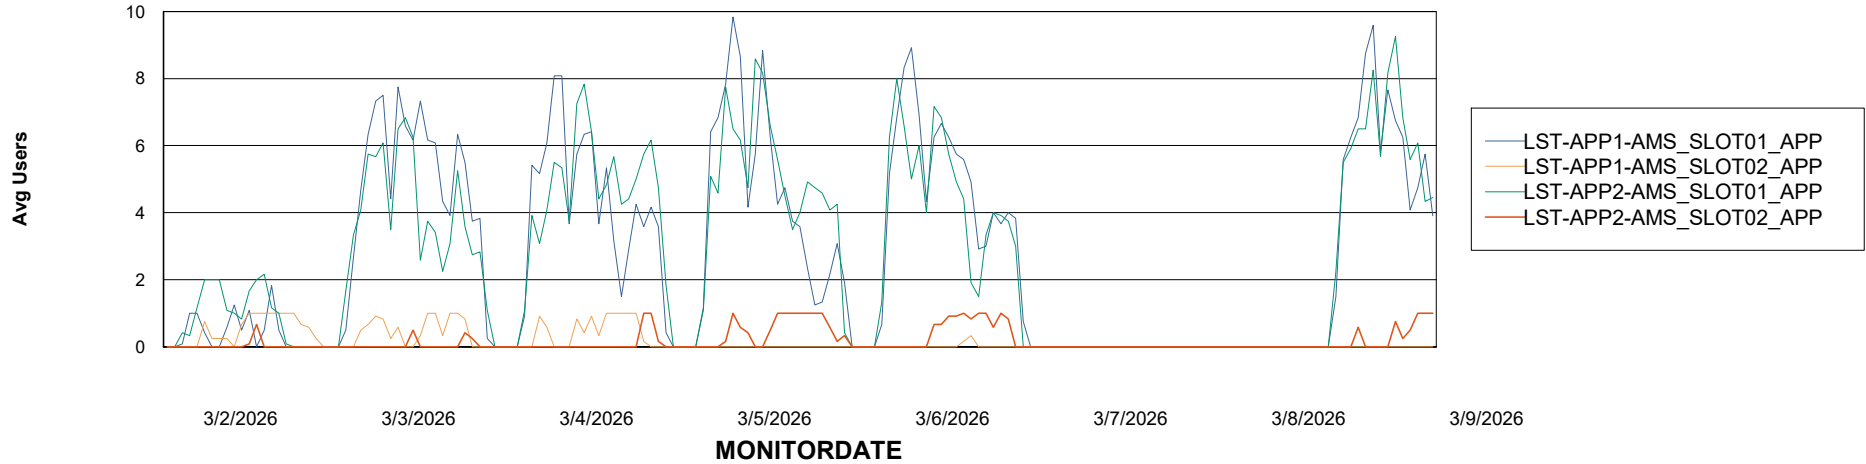

Weekly SLA Customer Report

Customer LST OCI AMS Production ABSCH
Database ID 217

ABSSolute Application Server Services

Avg memory used per ABS Server Service

Avg users per day per ABS server

Weekly SLA Customer Report