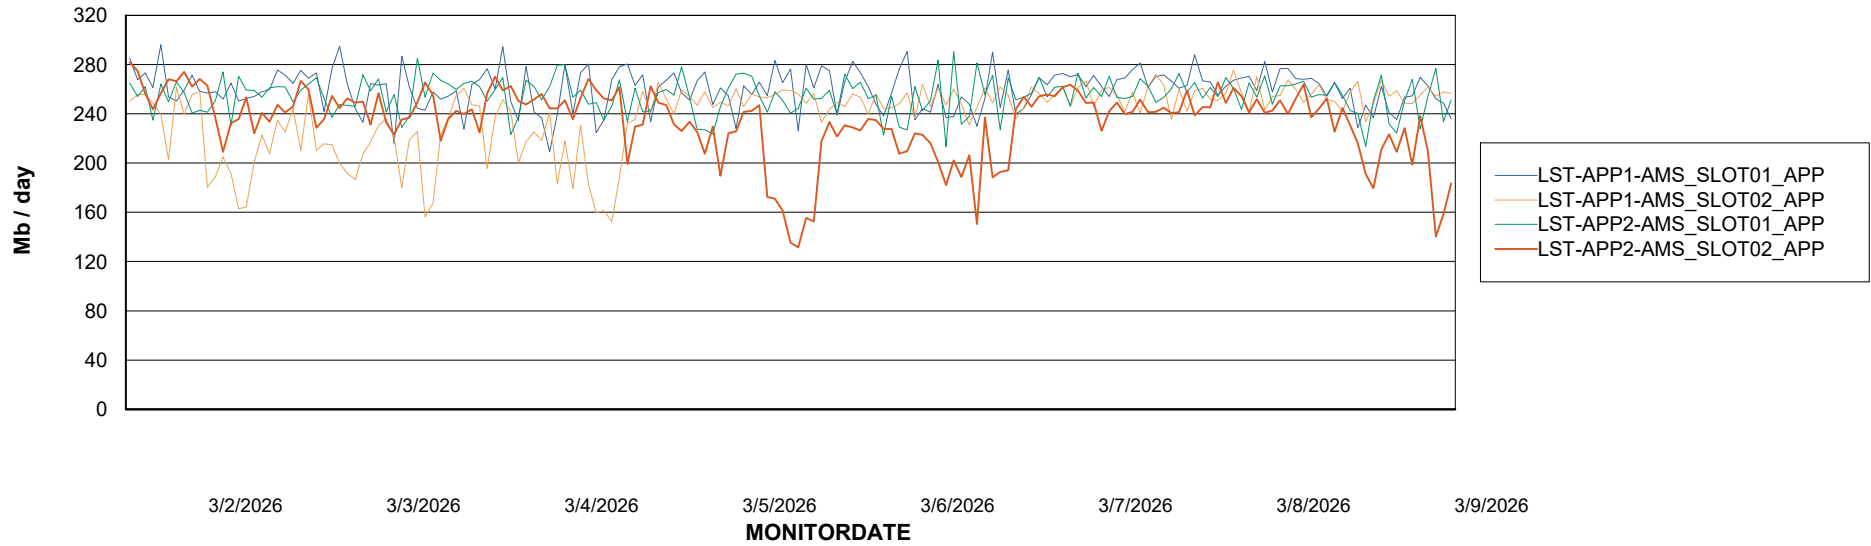

ABSSolute Application Server Services

Avg memory used per ABS Server Service