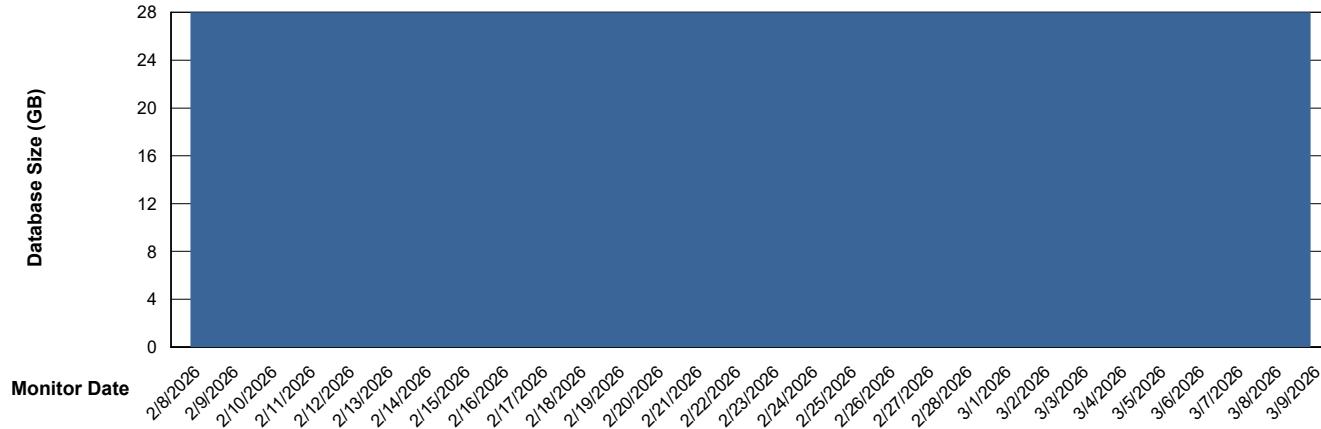

Database growth over last month

Database Tablespace LST-DBS1-AMS_DB_ABSCH

Date	Tablespace Name	MaxFilesize (Gb)	Usedsize (Gb)	Percentage free
3/9/2026	ABSDATA	420	20	95
	INDX	120	1	99
3/8/2026	ABSDATA	420	20	95
	INDX	120	1	99
3/7/2026	ABSDATA	420	20	95
	INDX	120	1	99
3/6/2026	ABSDATA	420	20	95
	INDX	120	1	99
3/5/2026	ABSDATA	420	20	95
	INDX	120	1	99
3/4/2026	ABSDATA	420	20	95
	INDX	120	1	99
3/3/2026	ABSDATA	420	20	95
	INDX	120	1	99