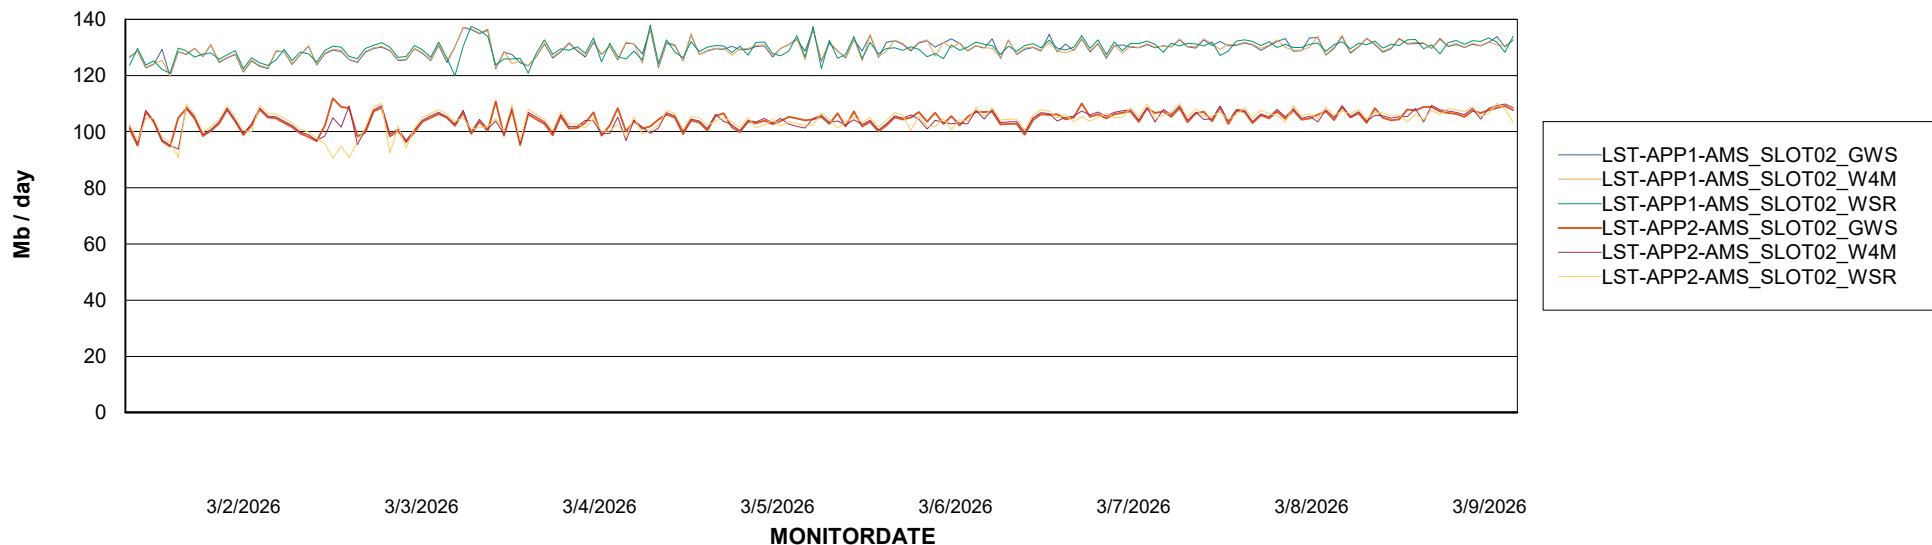

ABSSolute Web Component Services

Avg memory used per ABS Web component