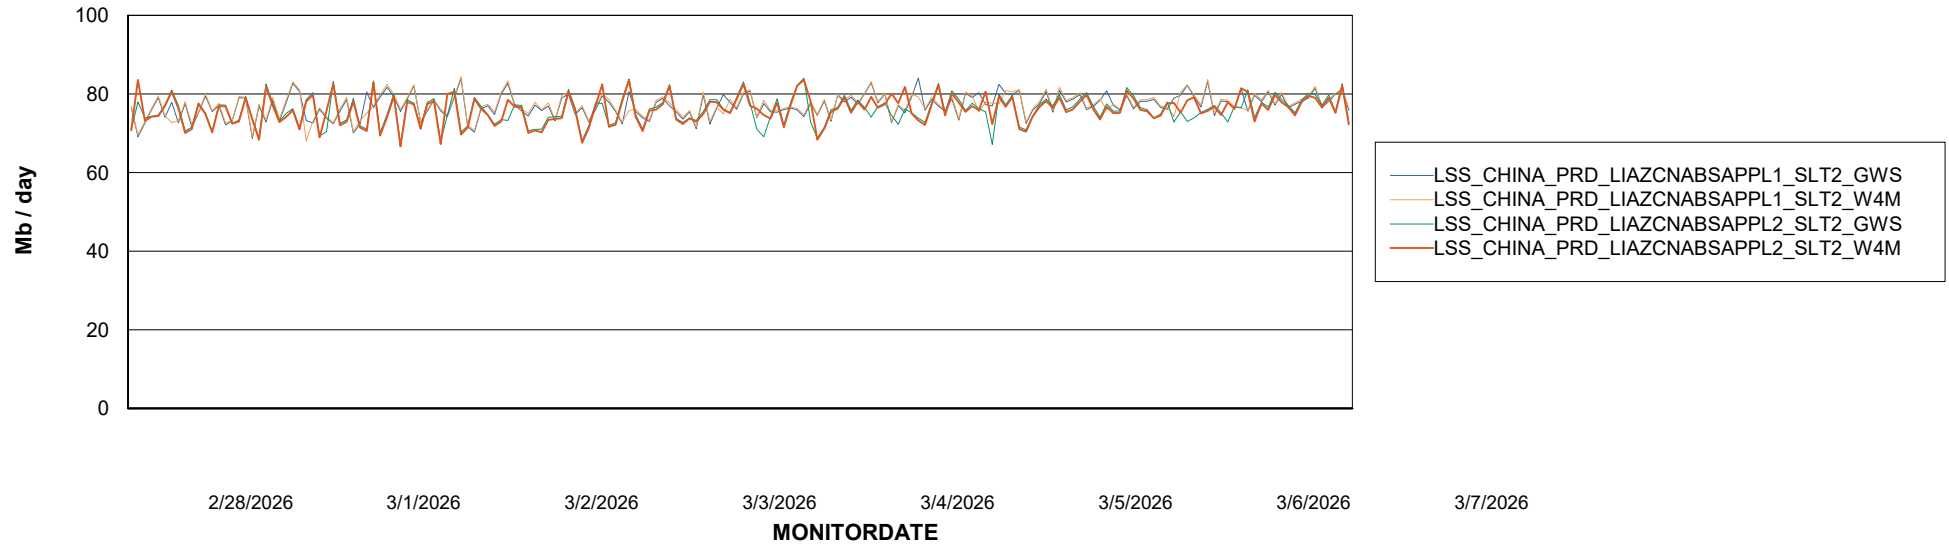

ABSolute Web Component Services

Avg memory used per ABS Web component