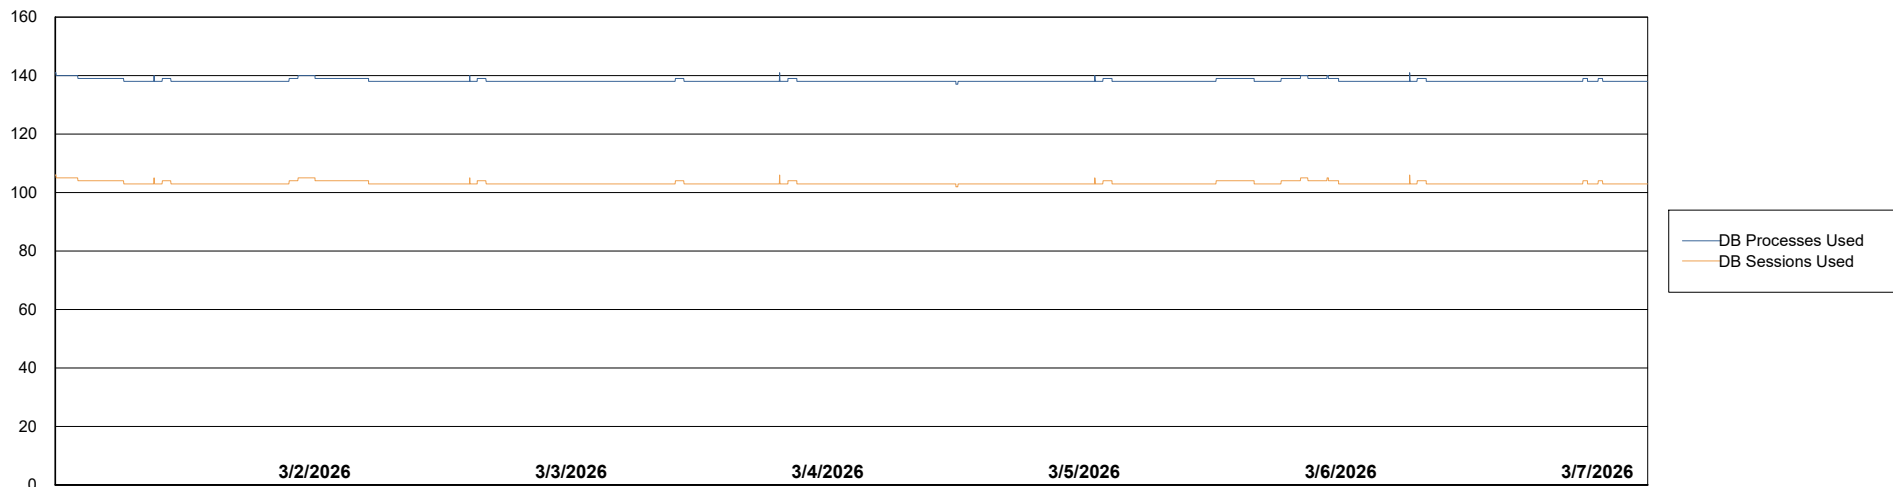

Database Performance LSS_CHINA_PRD_liazcnVMPABSDB2_HSBABS1

DB Processes Max 0
DB Processes Max 1,000
DB Processes Max 4