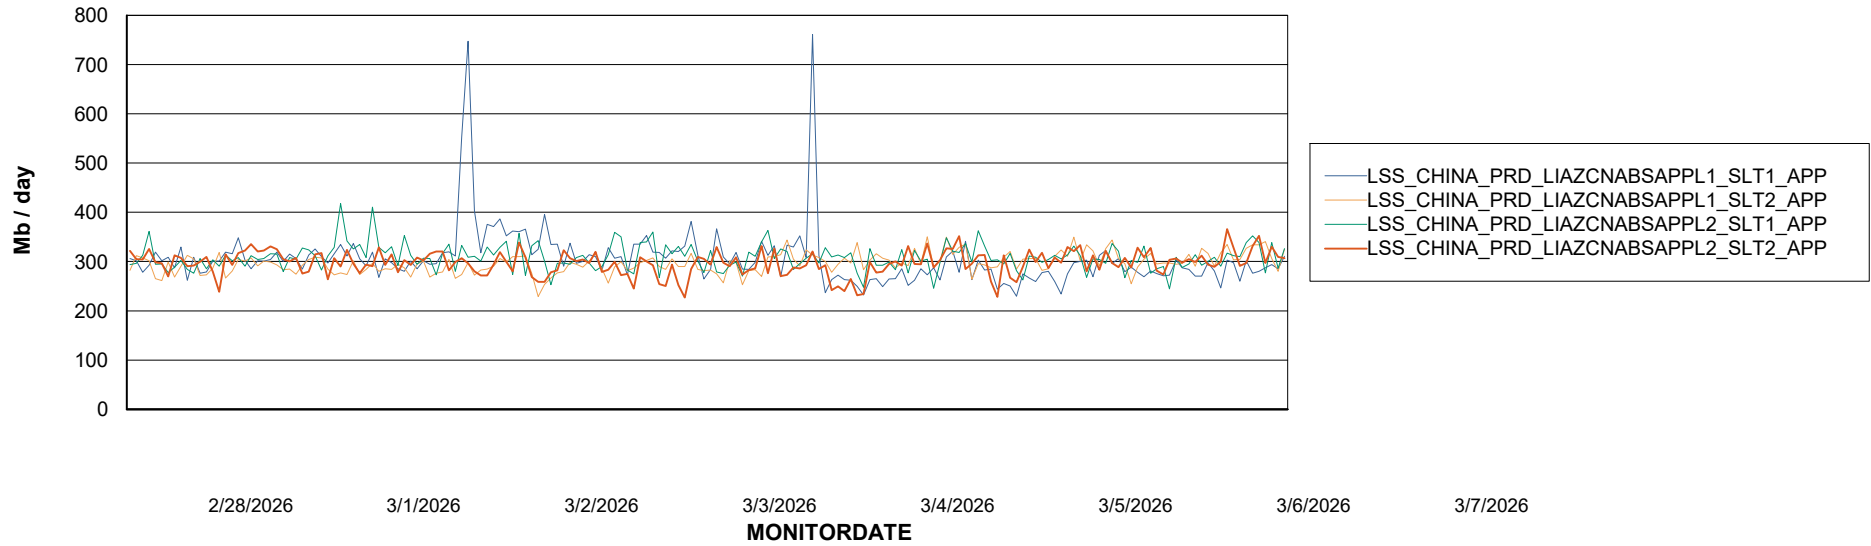

ABSSolute Application Server Services

Avg memory used per ABS Server Service