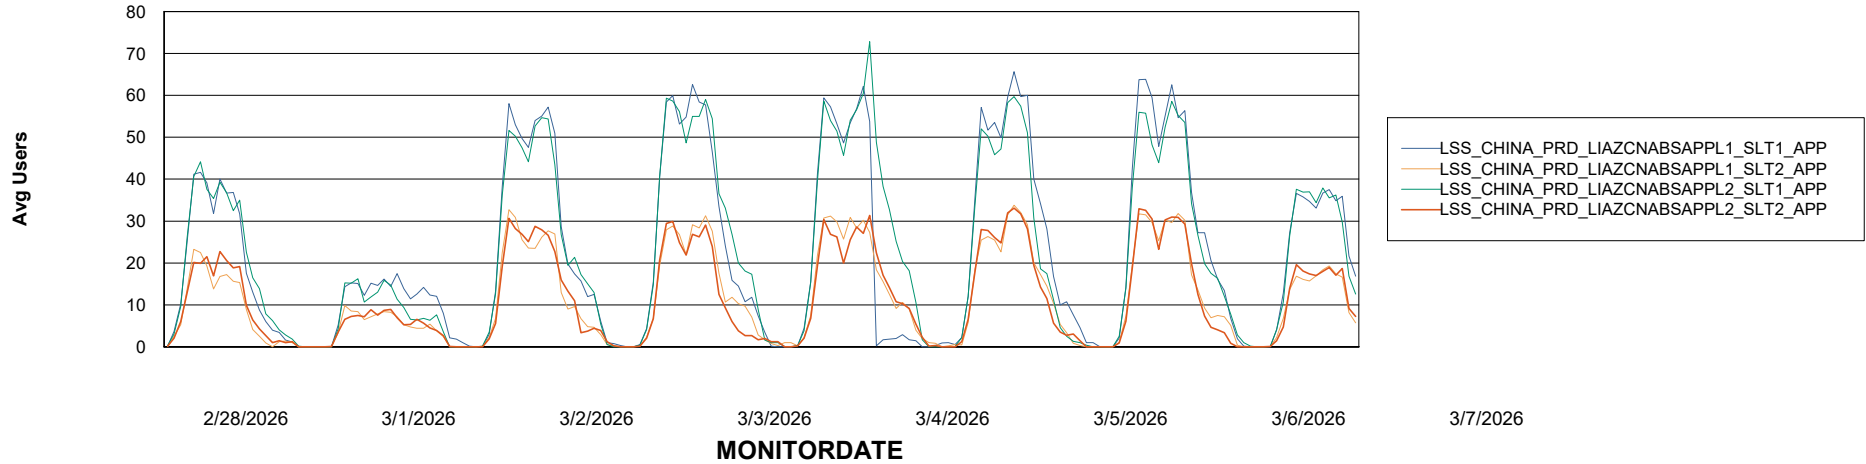

Weekly SLA Customer Report

Customer LSS_CHINA_Production
Database ID 202

ABSSolute Application Server Services

Avg memory used per ABS Server Service

Avg users per day per ABS server

Weekly SLA Customer Report