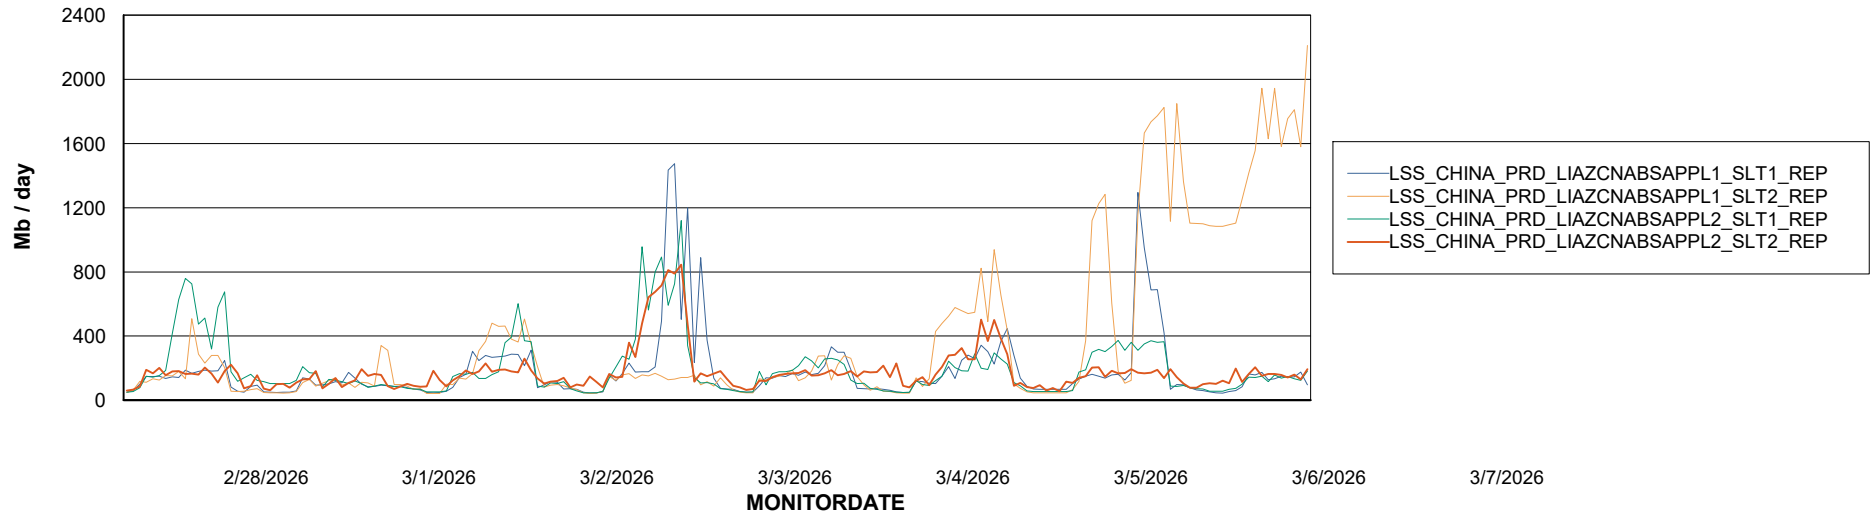

ABSSolute Application ReportServer Services

Avg memory used per ReportServer Service