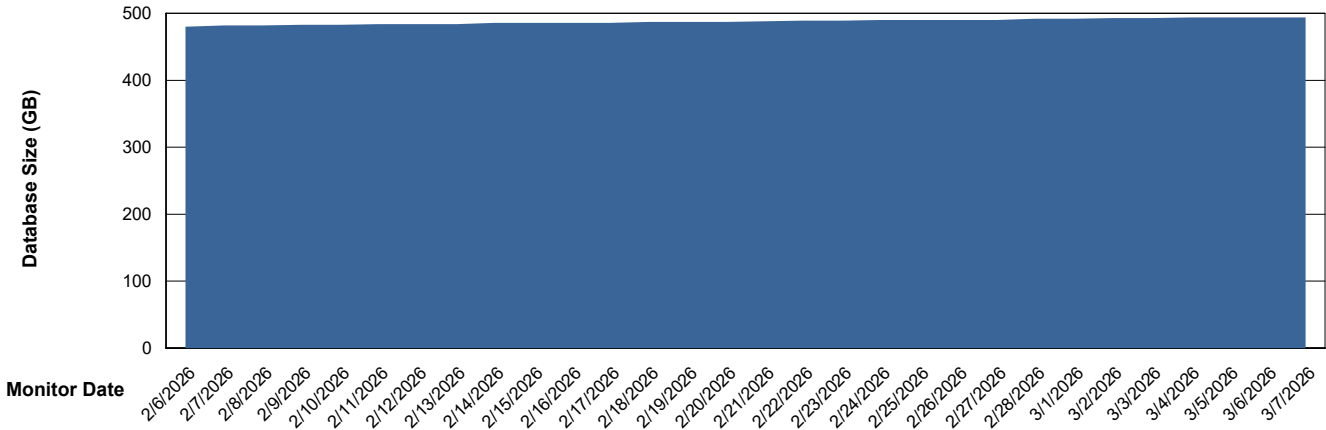

DB Processes Max 0
DB Processes Max 1,000
DB Processes Max 4

Weekly SLA Customer Report

Customer LSS_CHINA_Production
 Database ID 202

DATABASE SIZE LSS_CHINA_PRD_liazcnVMPABSDB1_ABS1

Database growth over last month