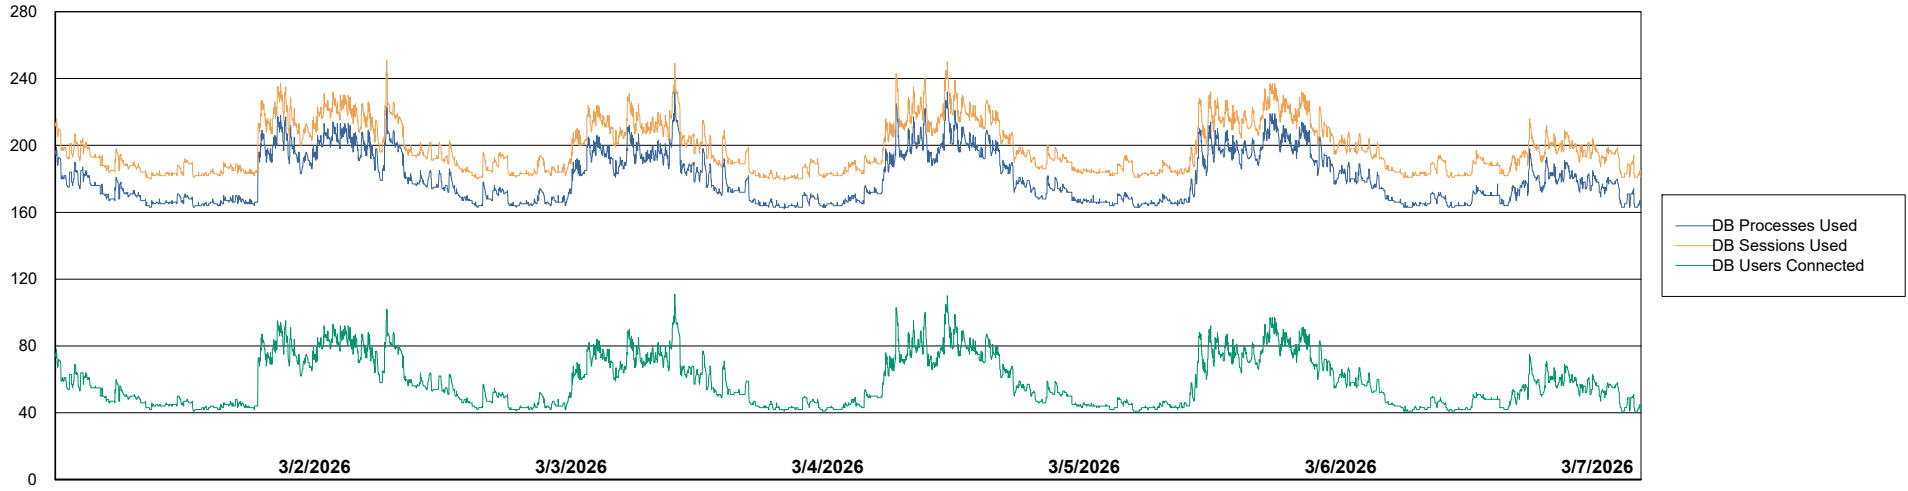

Harddisk Usage LSS_CHINA_PRD_liazcnVMPABSDB2

	Free disk space on C: (%)	Total disk space on C: (Gb)	Used disk space on C: (Gb)	Free disk space on D: (%)	Total disk space on D: (Gb)	Used disk space on D: (Gb)	Free disk space on E: (%)	Total disk space on E: (Gb)	Used disk space on E: (Gb)	Free disk space on F: (%)
3/7/2026	79	149	31	81	100	19	57	1,500	648	91
3/6/2026	79	149	31	81	100	19	57	1,500	648	91
3/5/2026	79	149	31	81	100	19	57	1,500	648	92
3/4/2026	79	149	31	81	100	19	57	1,500	648	94
3/3/2026	79	149	31	78	100	22	57	1,500	648	94
3/2/2026	79	149	31	76	100	24	57	1,500	648	94
3/1/2026	79	149	31	76	100	24	57	1,500	648	94

Weekly SLA Customer Report

Customer LSS_CHINA_Production
Database ID 202

Database Performance LSS_CHINA_PRD_liazcnVMPABSDB1_ABS1

Weekly SLA Customer Report

Customer LSS_CHINA_Production
Database ID 202

Database Performance LSS_CHINA_PRD_liazcnVMPABSDB2_HSBABS1