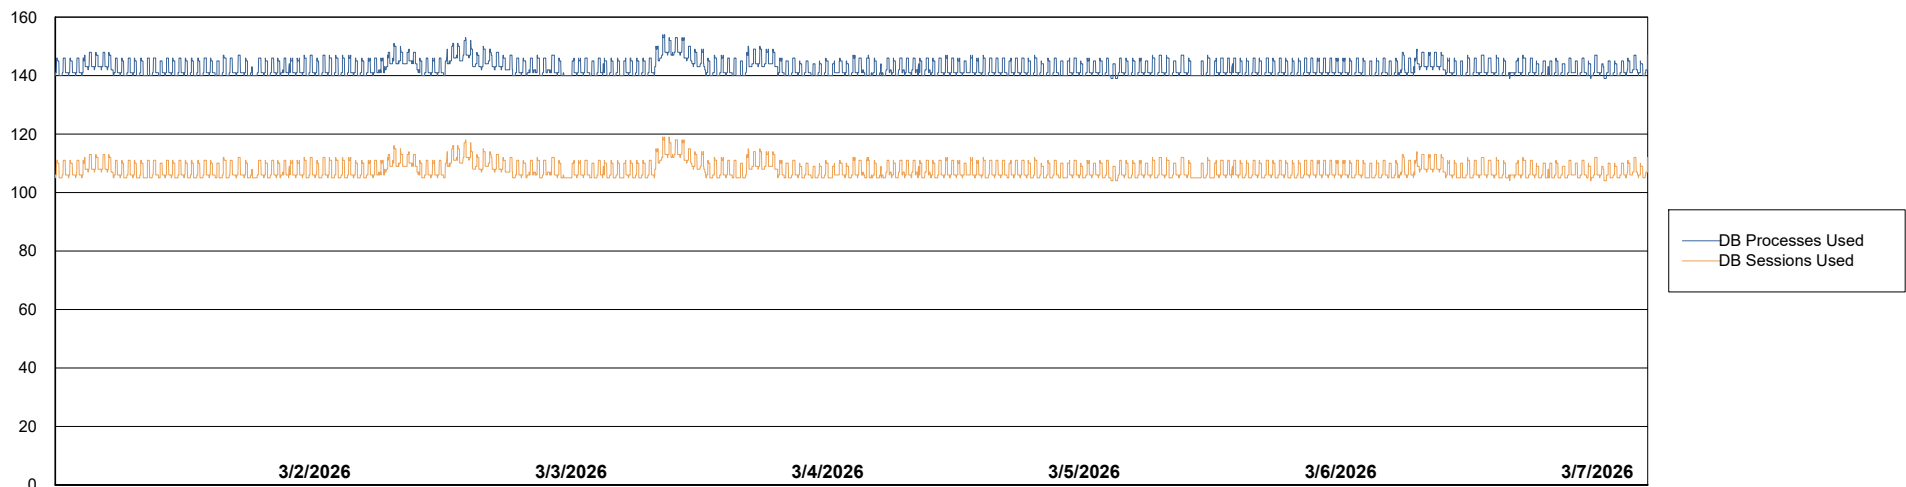

Database Performance KLH_PRD_SRSD02_HSBABS1

DB Processes Max 4
DB Processes Max 0
DB Processes Max 1,000