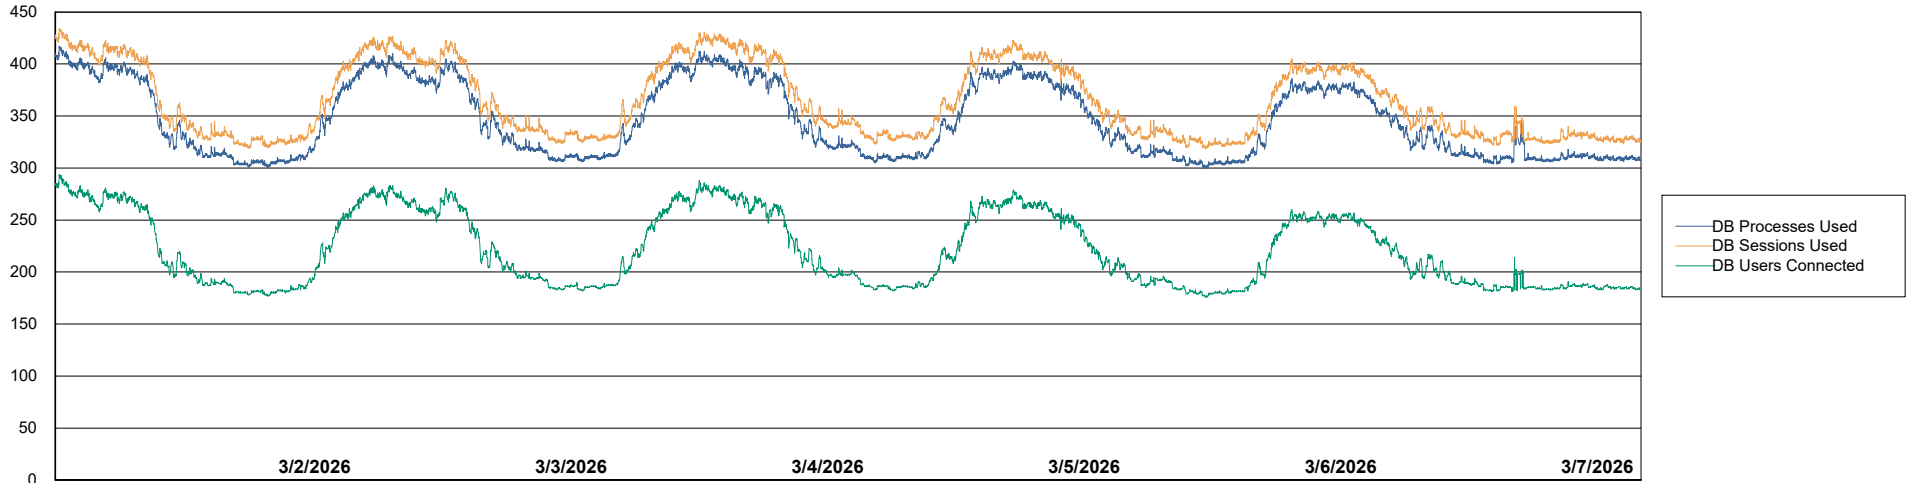

Weekly SLA Customer Report

Customer KLH_Production (24/7)
Database ID 139

Database Performance KLH_PRD_SRSBIDB02_ABS1

Weekly SLA Customer Report

Customer KLH_Production (24/7)
Database ID 139

Database Performance KLH_PRD_SRSDDB01_ABS1