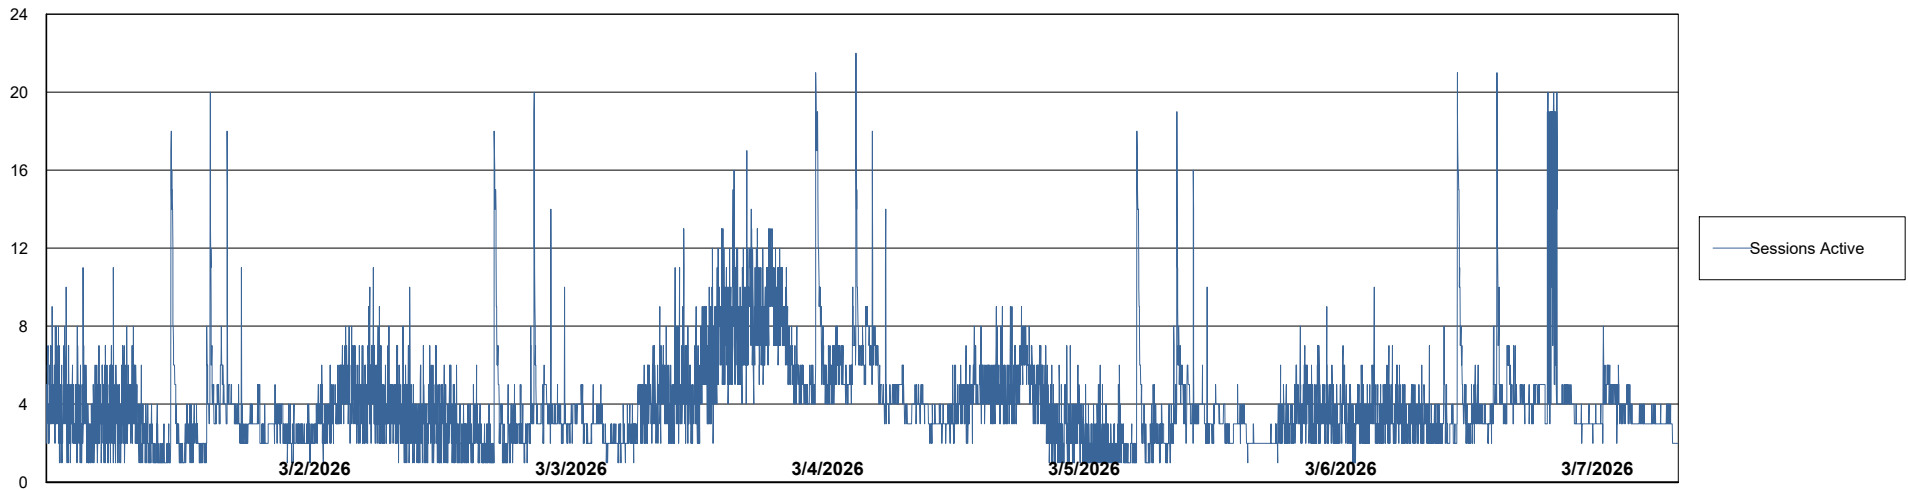

Weekly SLA Customer Report

Customer KLH_Production (24/7)
Database ID 139

Database Performance KLH_PRD_SRSBIDB02_ABS1

Weekly SLA Customer Report

Customer KLH_Production (24/7)
Database ID 139

Database Performance KLH_PRD_SRSDDB01_ABS1