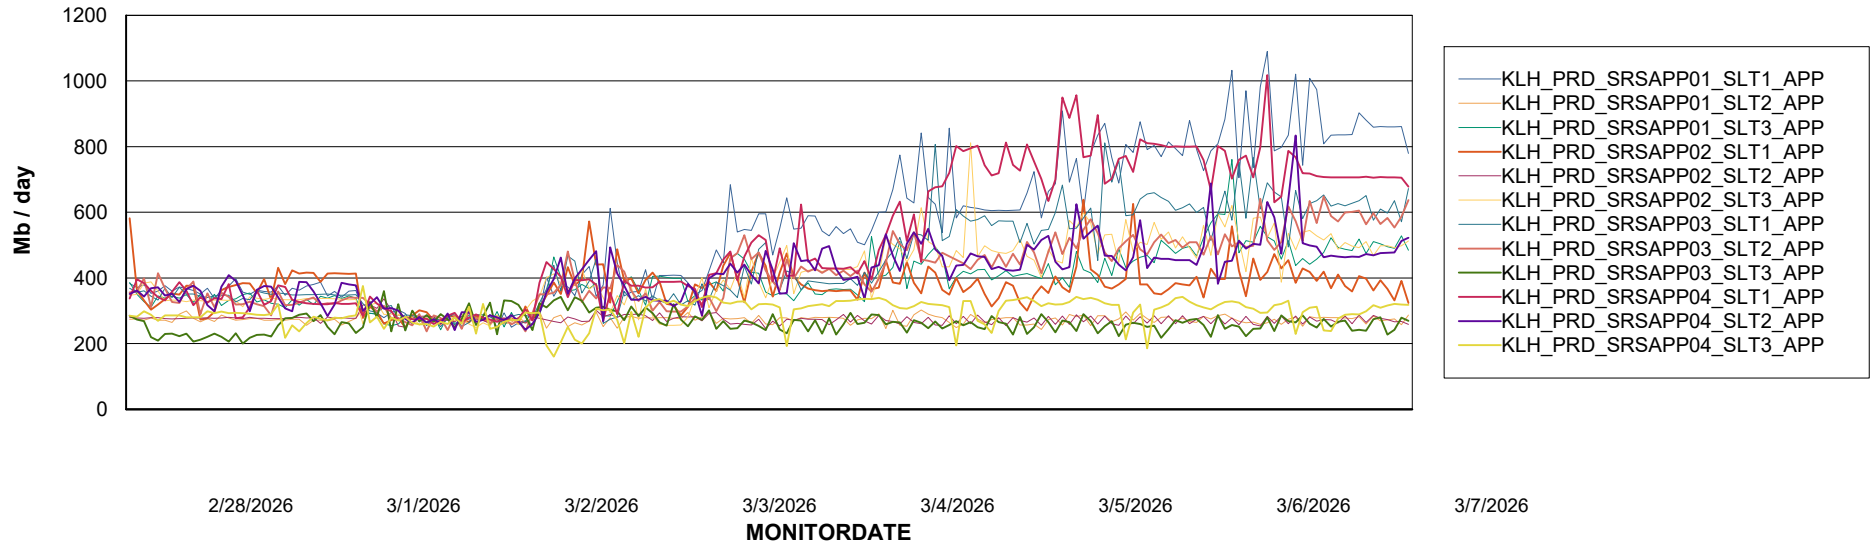

ABSSolute Application Server Services

Avg memory used per ABS Server Service