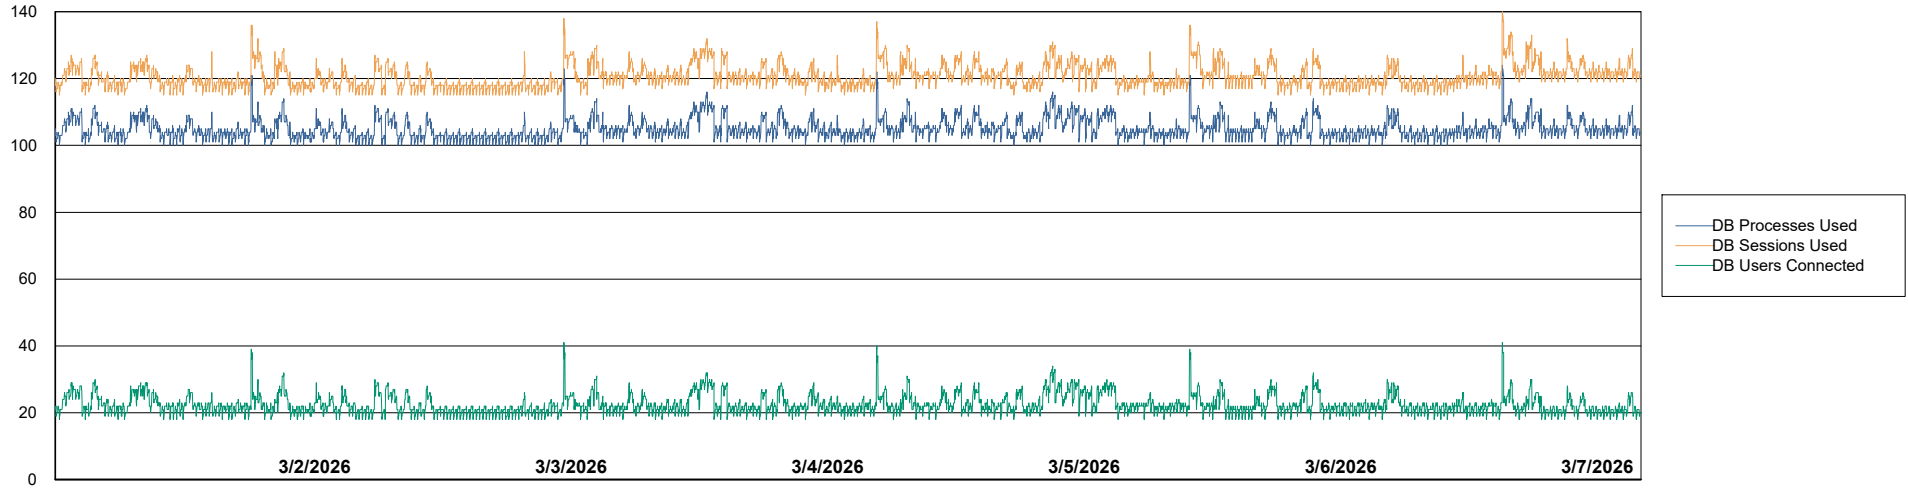

Weekly SLA Customer Report

Customer KLH_Production (24/7)
Database ID 139

Database Performance KLH_PRD_SRSBIDB02_ABS1

Weekly SLA Customer Report

Customer KLH_Production (24/7)
Database ID 139

Database Performance KLH_PRD_SRSDDB01_ABS1