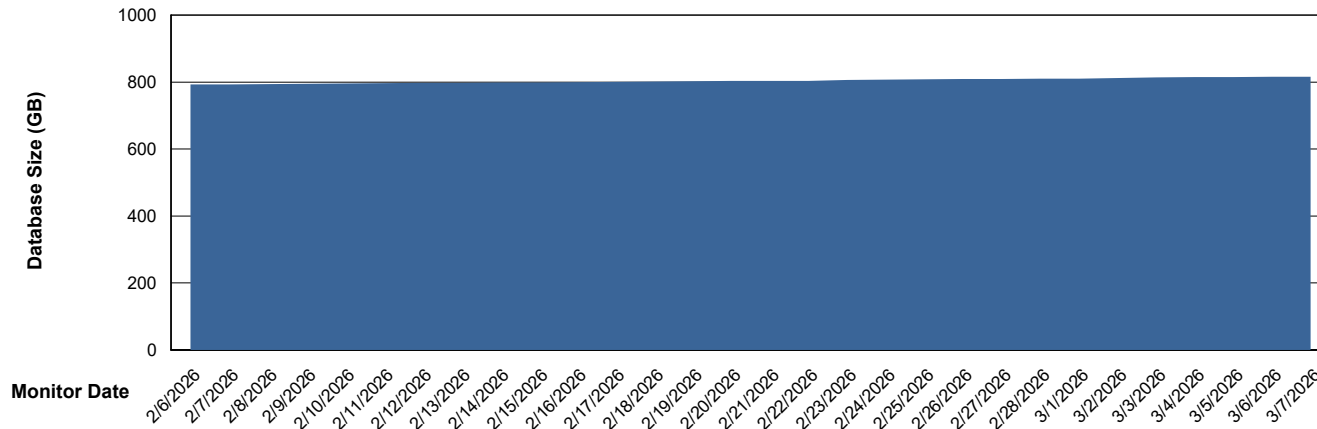

Customer KLH_Production (24/7)
Database ID 139

DATABASE SIZE KLH_PRD_SRSBIDB02_ABS1

Database growth over last month

DATABASE SIZE KLH_PRD_SRSDB01_ABS1

Database growth over last month

Weekly SLA Customer Report