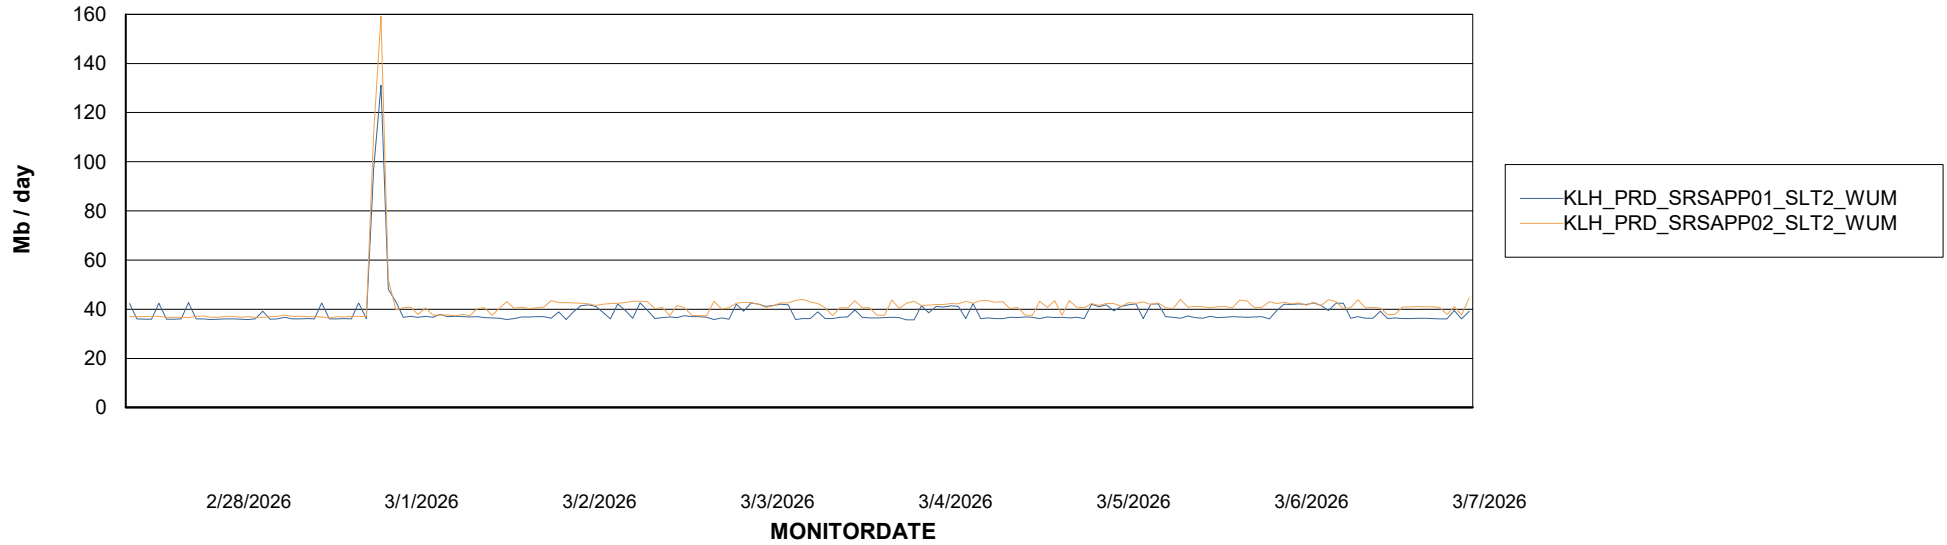

ABSSolute Web Component Services

Avg memory used per ABS Web component