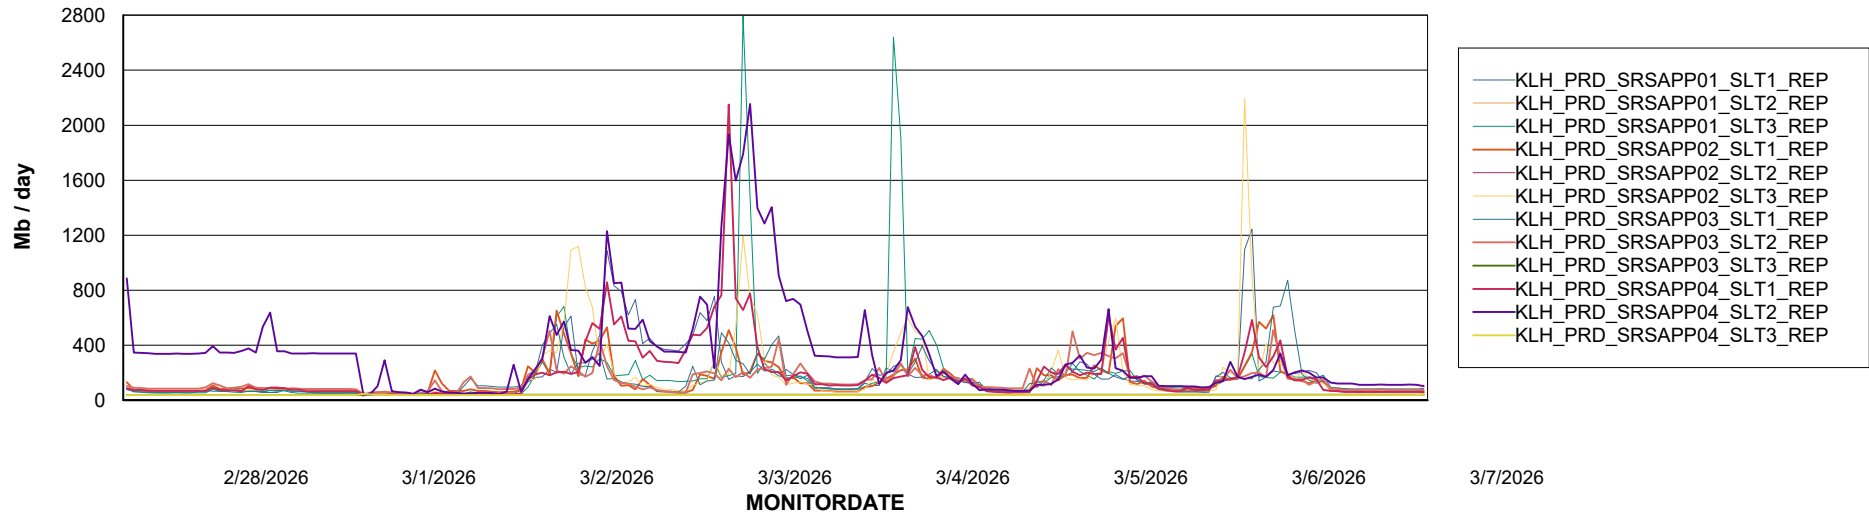

ABSSolute Application ReportServer Services

Avg memory used per ReportServer Service