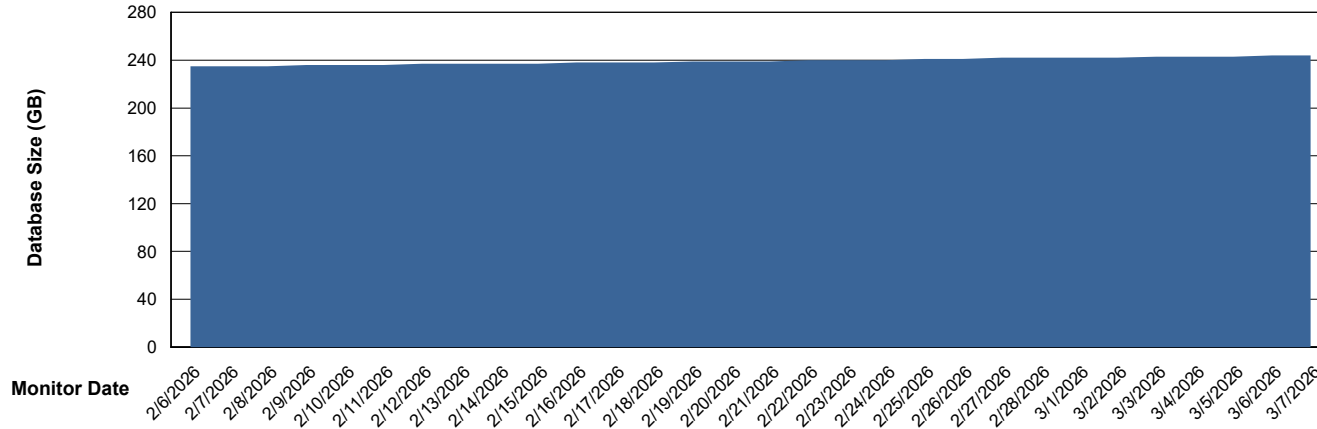

Weekly SLA Customer Report

Customer KLH_Production (24/7)
Database ID 139

Database Performance KLH_PRD_SRSD02_HSBABS1

DB Processes Max 4
DB Processes Max 0
DB Processes Max 1,000

Weekly SLA Customer Report

Customer KLH_Production (24/7)
Database ID 139

DATABASE SIZE KLH_PRD_SRSBIDB02_ABS1

Database growth over last month

DATABASE SIZE KLH_PRD_SRSDB01_ABS1

Database growth over last month

Weekly SLA Customer Report