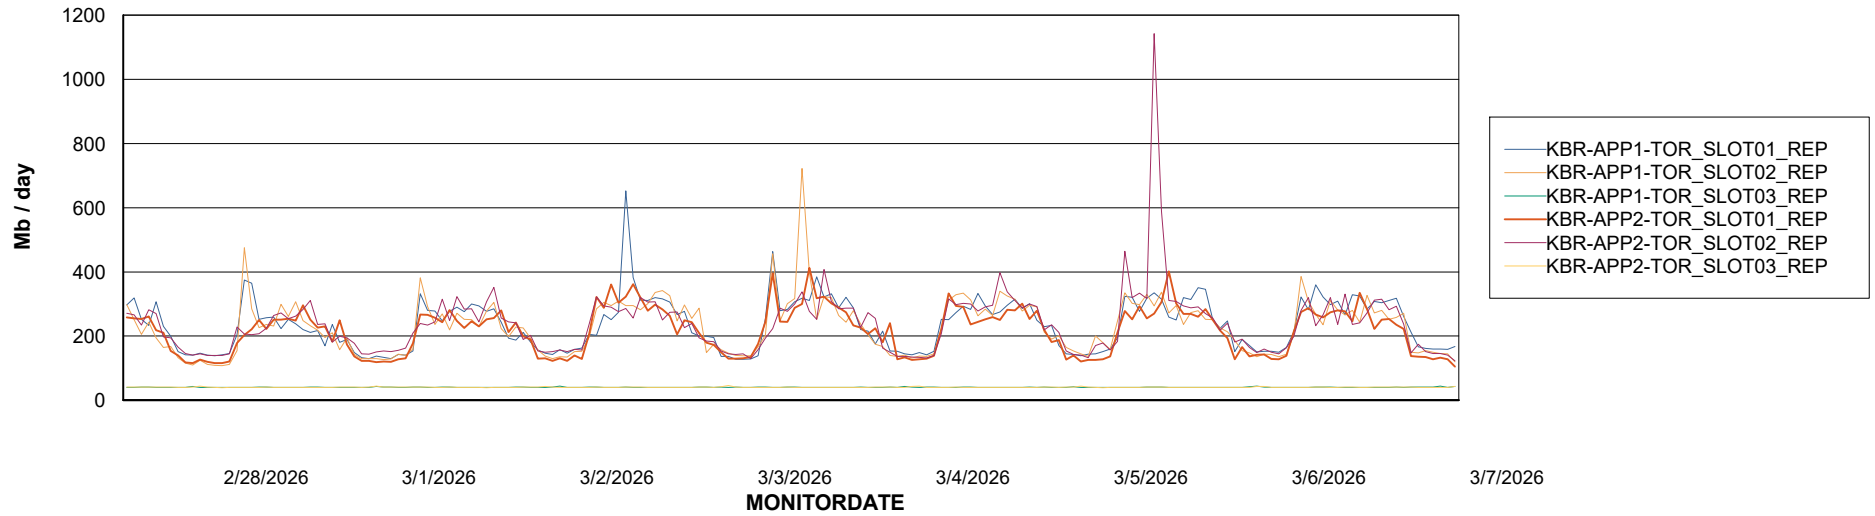

ABSSolute Application ReportServer Services

Avg memory used per ReportServer Service