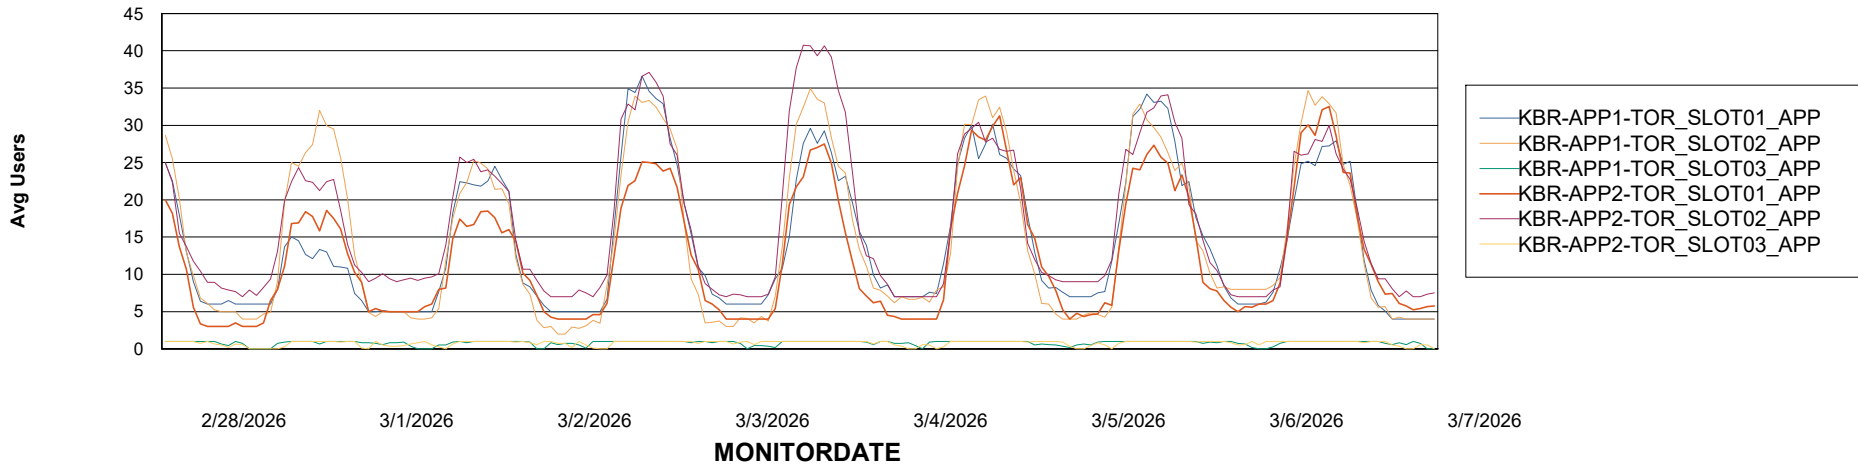

Avg users per day per ABS server