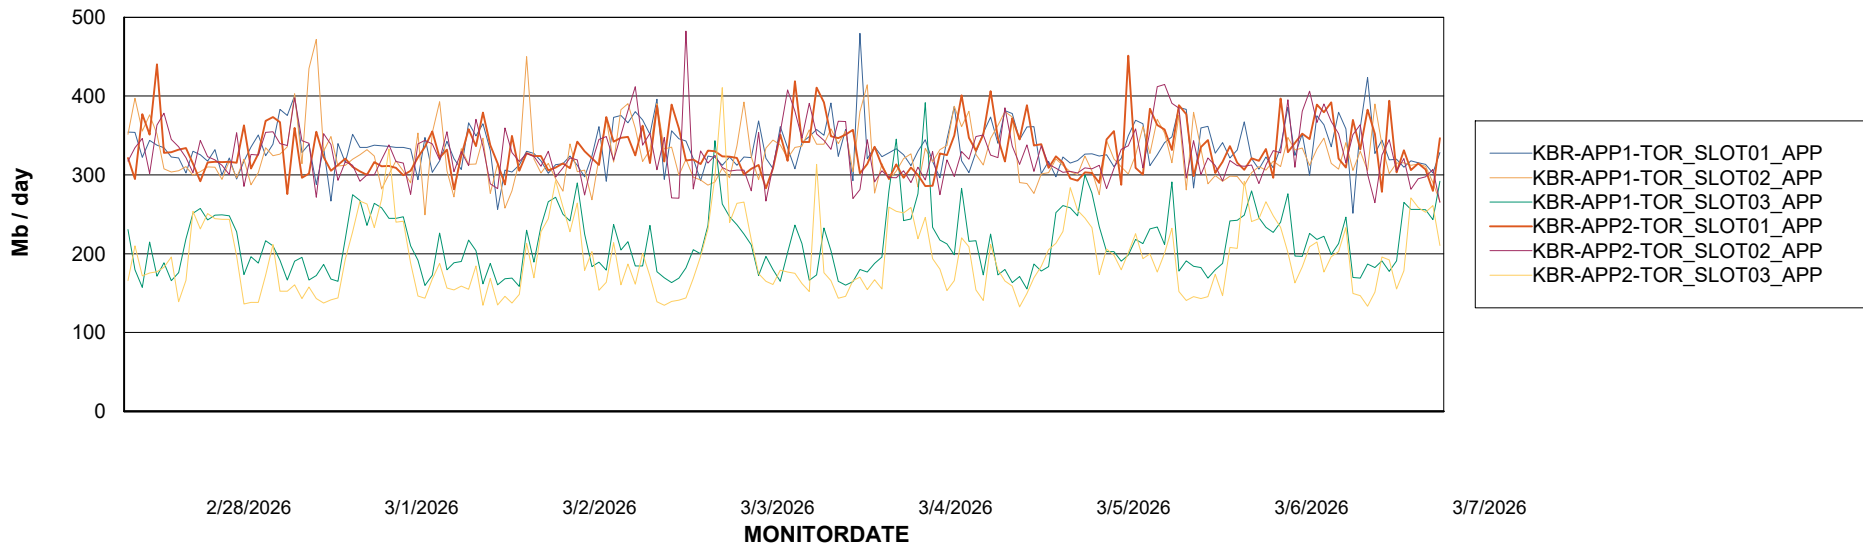

ABSolute Application Server Services

Avg memory used per ABS Server Service