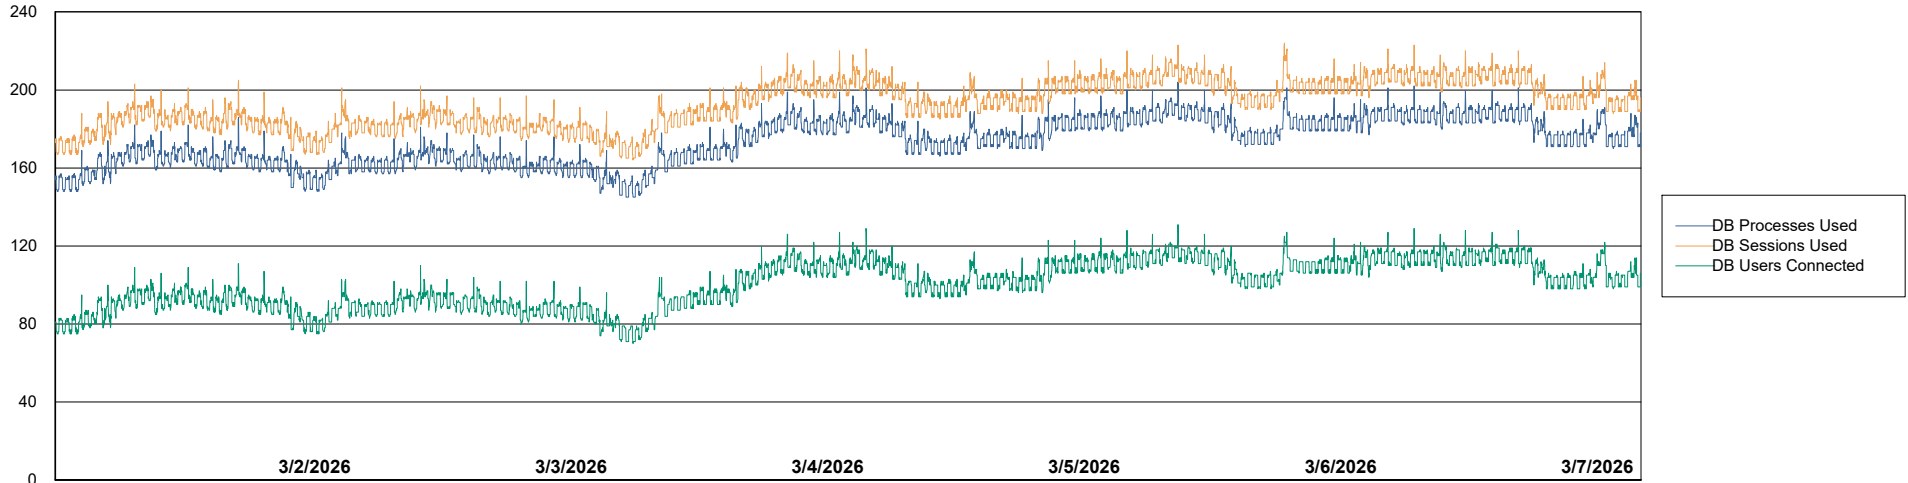

Weekly SLA Customer Report

Customer KBR OCI TOR Production
Database ID 200

Database Performance KBR-BI-TOR_PROD_ABS1

Weekly SLA Customer Report

Customer KBR OCI TOR Production
Database ID 200

Database Performance KBR-DBS1-TOR_PROD_ABS1