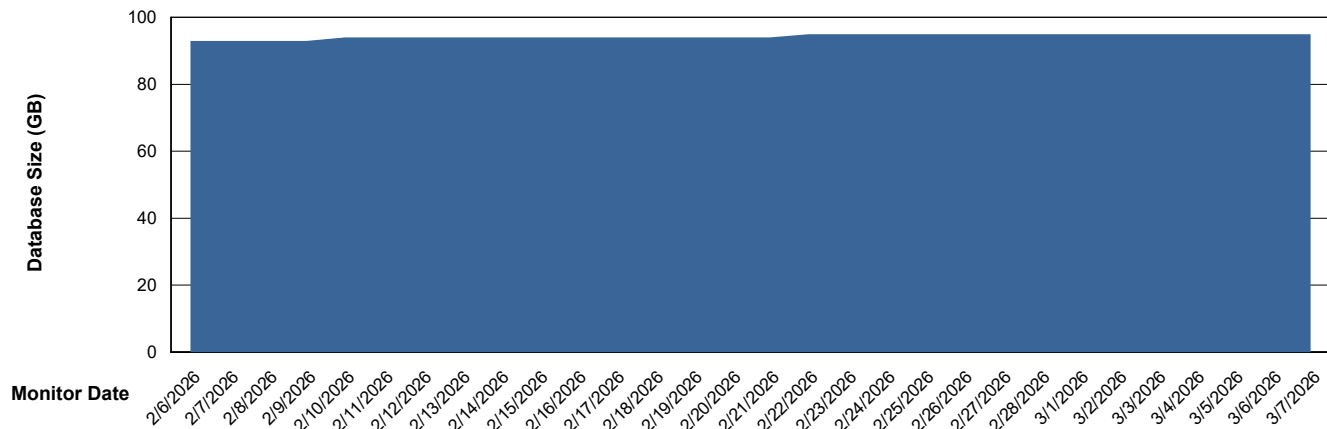

DATABASE SIZE KBR-BI-TOR_PROD_ABS1

Database growth over last month