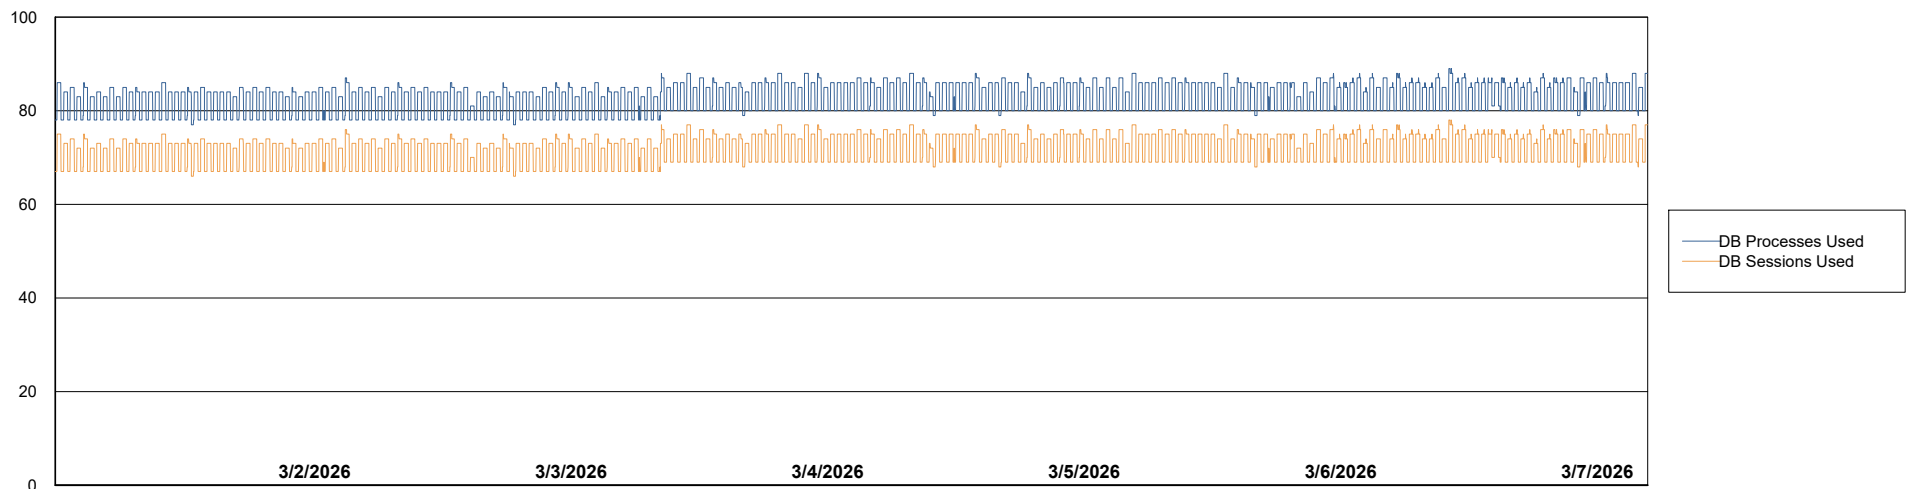

Database Performance KBR-DBS2-TOR_PROD_HSBABS1

DB Processes Max 4
DB Processes Max 1,000
DB Processes Max 0