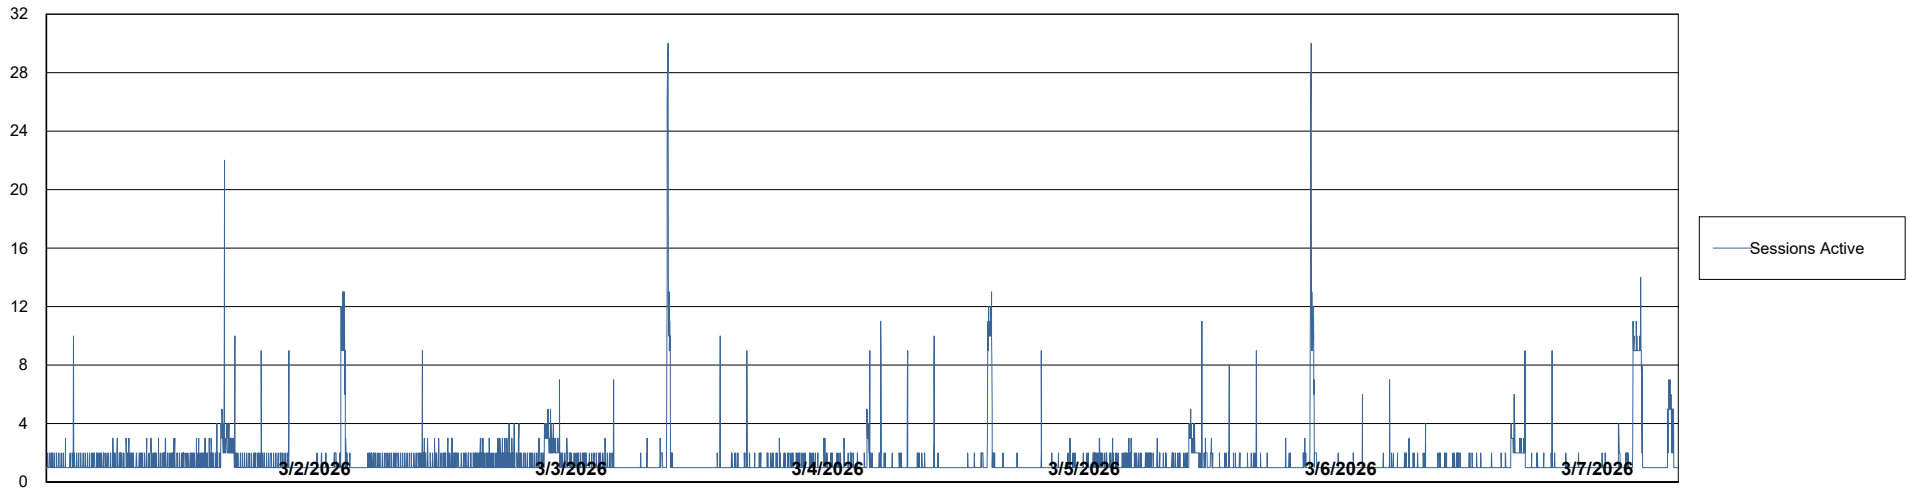

Weekly SLA Customer Report

Customer KBR OCI TOR Production
Database ID 200

Database Performance KBR-BI-TOR_PROD_ABS1

Weekly SLA Customer Report

Customer KBR OCI TOR Production
Database ID 200

Database Performance KBR-DBS1-TOR_PROD_ABS1