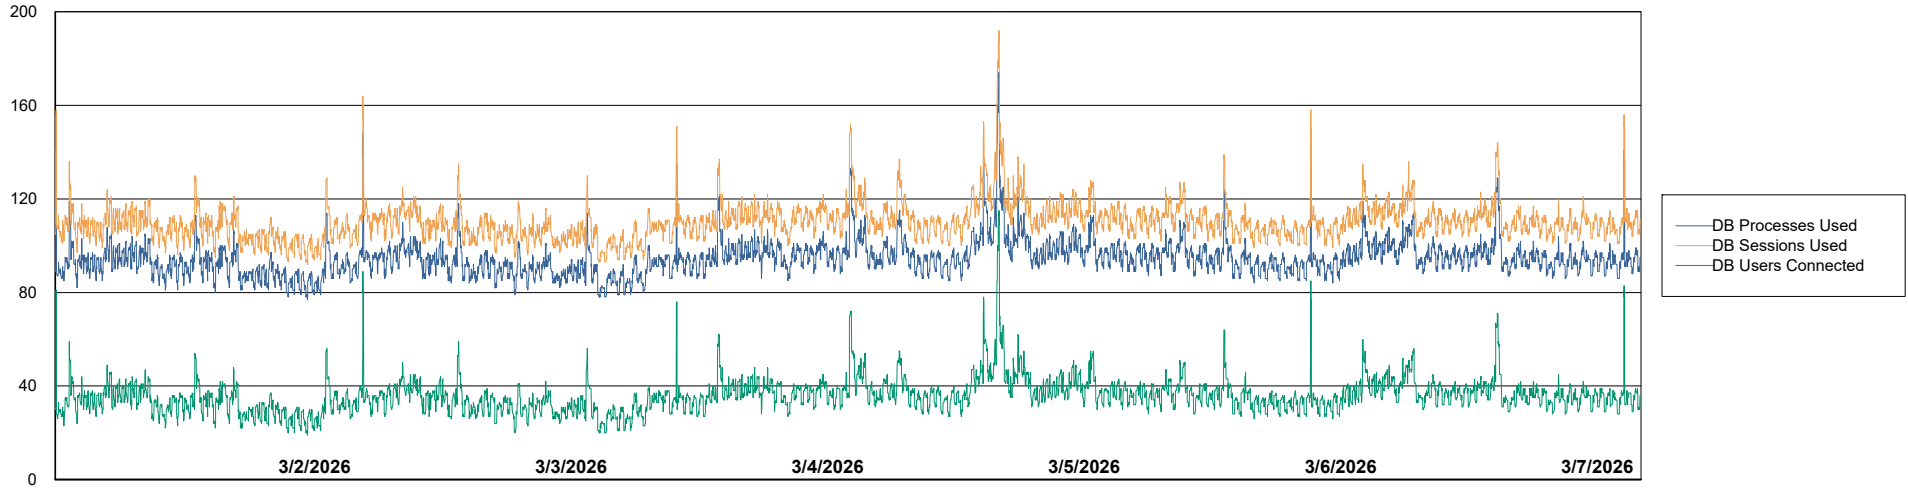

Database Performance KBR-BI-TOR_PROD_ABS1