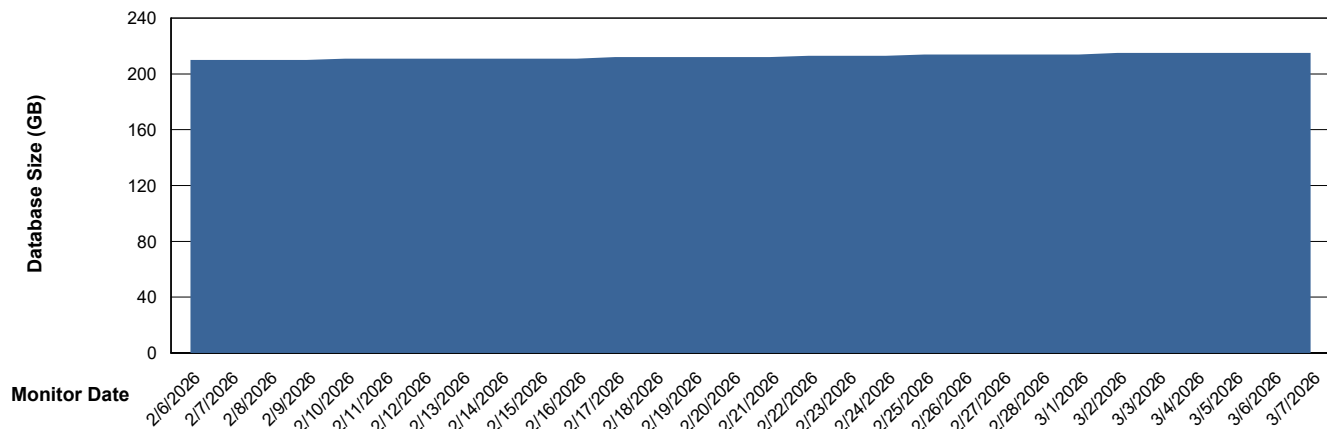

Customer KBR OCI TOR Production
Database ID 200

DATABASE SIZE KBR-BI-TOR_PROD_ABS1

Database growth over last month

DATABASE SIZE KBR-DBS1-TOR_PROD_ABS1

Database growth over last month

Weekly SLA Customer Report