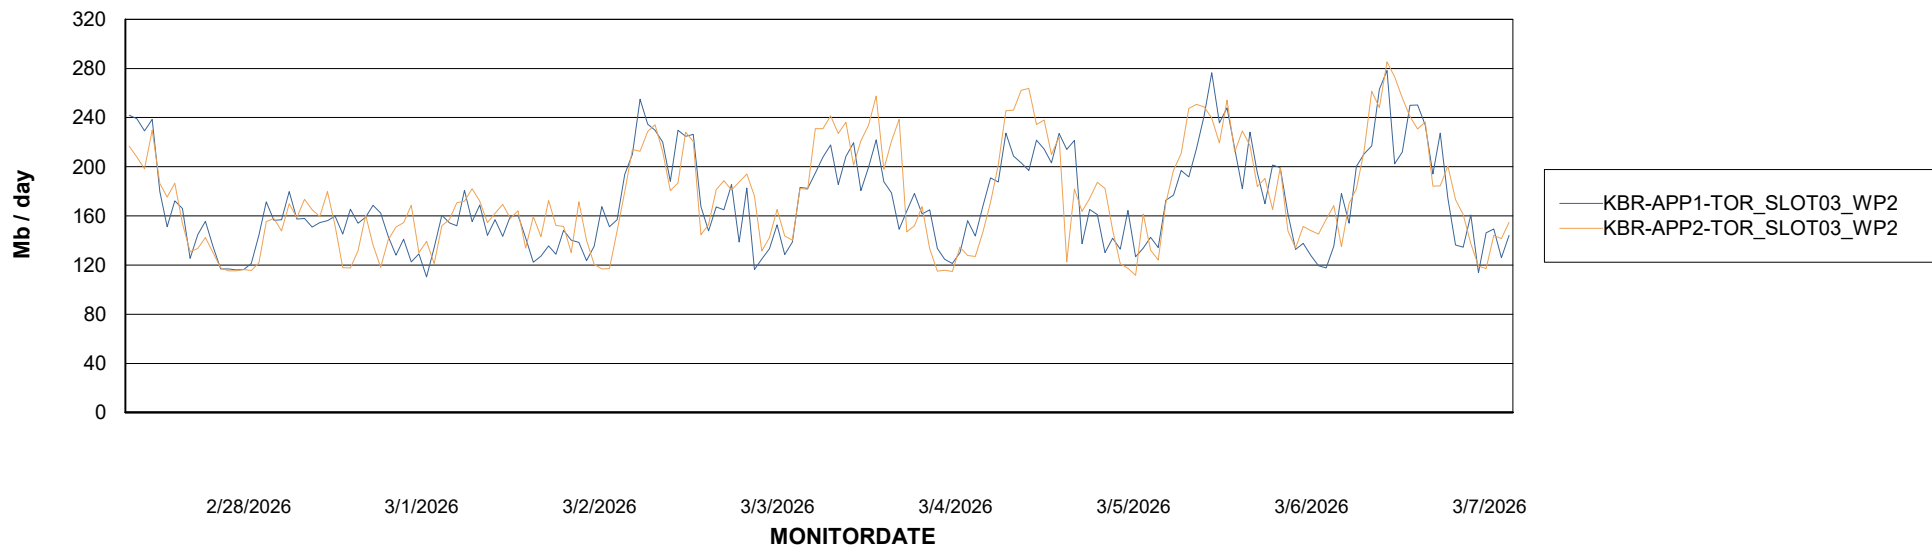

ABSolute Web Component Services

Avg memory used per ABS Web component