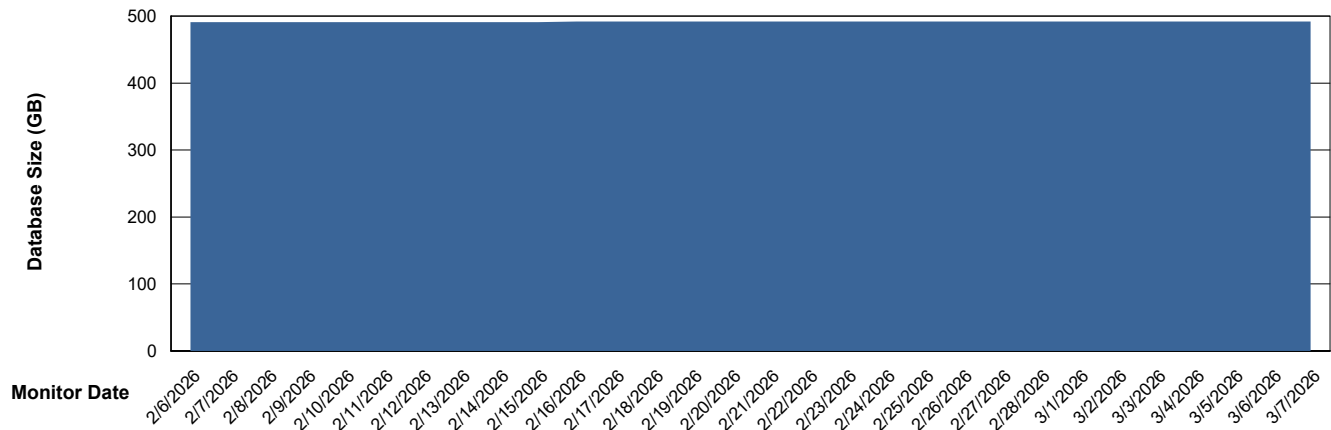

Weekly SLA Customer Report

Customer JSG_Production (24/7)
Database ID 102

Database Performance JSG_PRD_RIKER_DB_HSBABS1

Weekly SLA Customer Report

Customer JSG_Production (24/7)
Database ID 102

DATABASE SIZE Future JSG_PRD_HVL-VS-ABSOBI_DB_ABS1

Database growth over last month

DATABASE SIZE JSG_PRD_BASHIR_DB_ABS1

Database growth over last month

Weekly SLA Customer Report

Customer JSG_Production (24/7)
Database ID 102

DATABASE SIZE JSG_PRD_RIKER_DB_HSBABS1