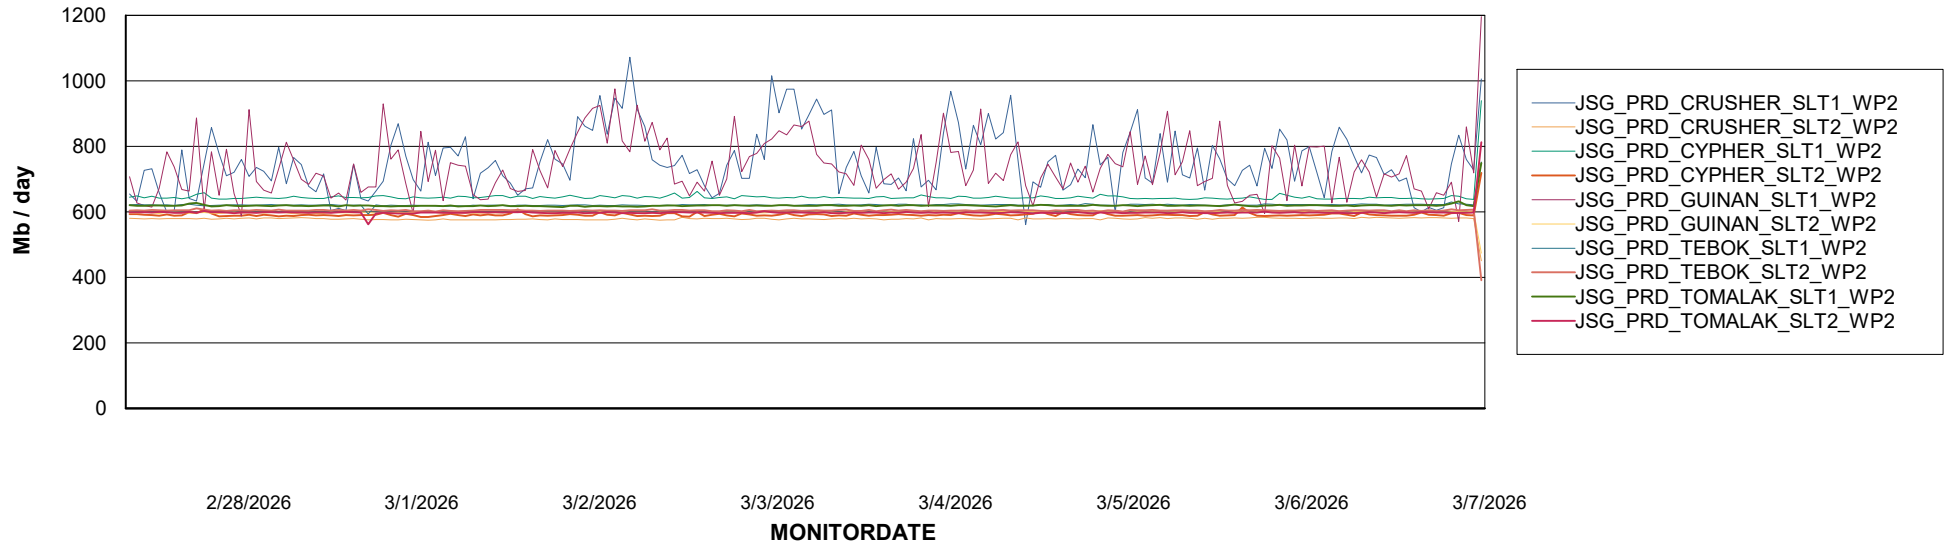

Avg memory used per ReportServer Service

Weekly SLA Customer Report

Customer JSG_Production (24/7)
Database ID 102

ABSSolute Web Component Services

Avg memory used per ABS Web component

Weekly SLA Customer Report