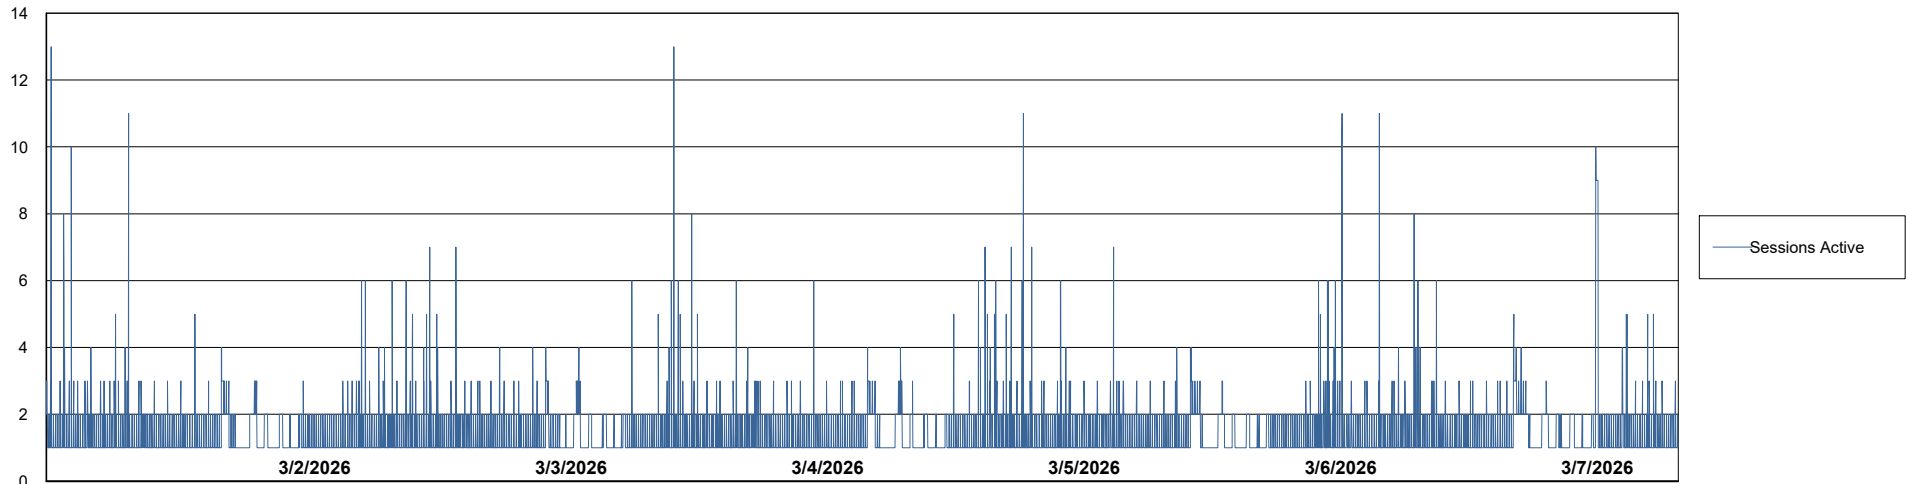

Database Performance JSG_PRD_BASHIR_DB_ABS1