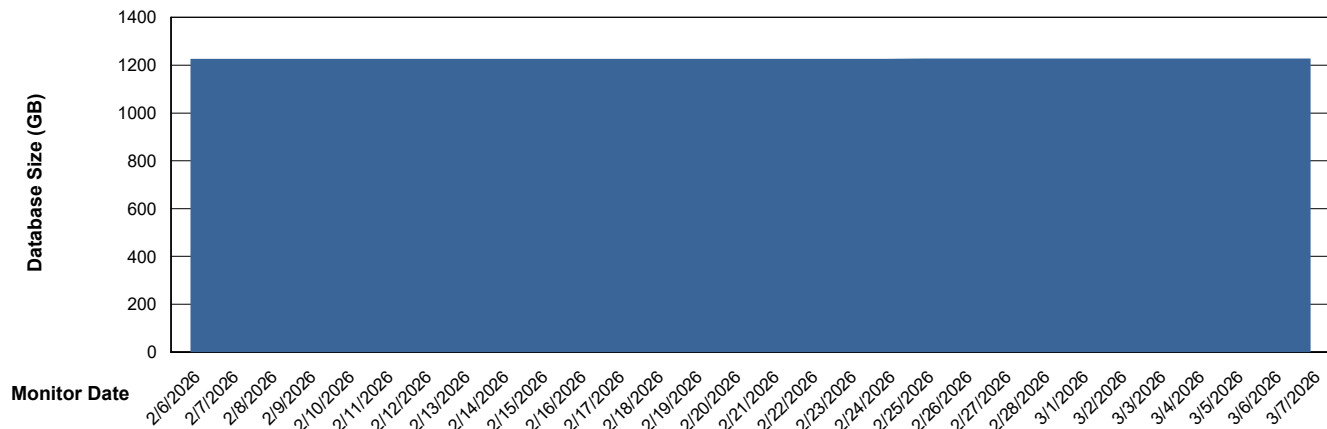

DATABASE SIZE JSG_PRD_RIKER_DB_HSBABS1

Database growth over last month