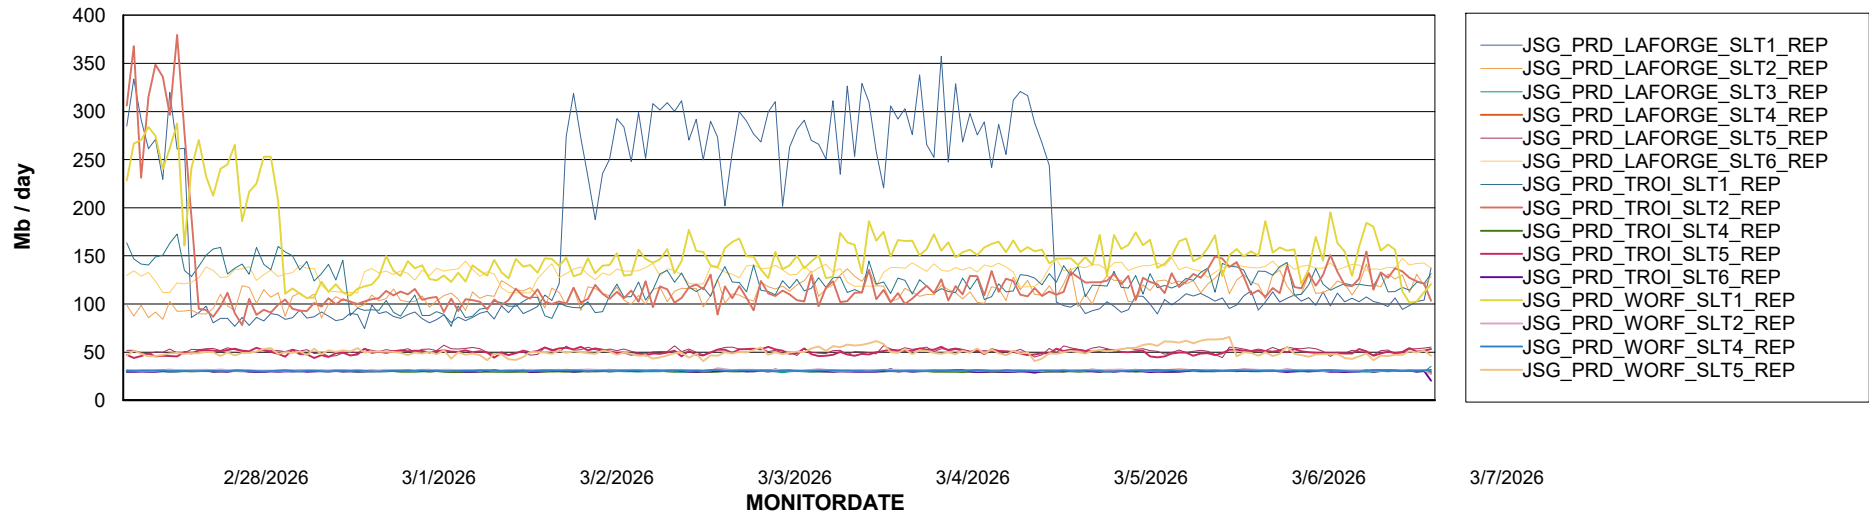

ABSSolute Application ReportServer Services

Avg memory used per ReportServer Service