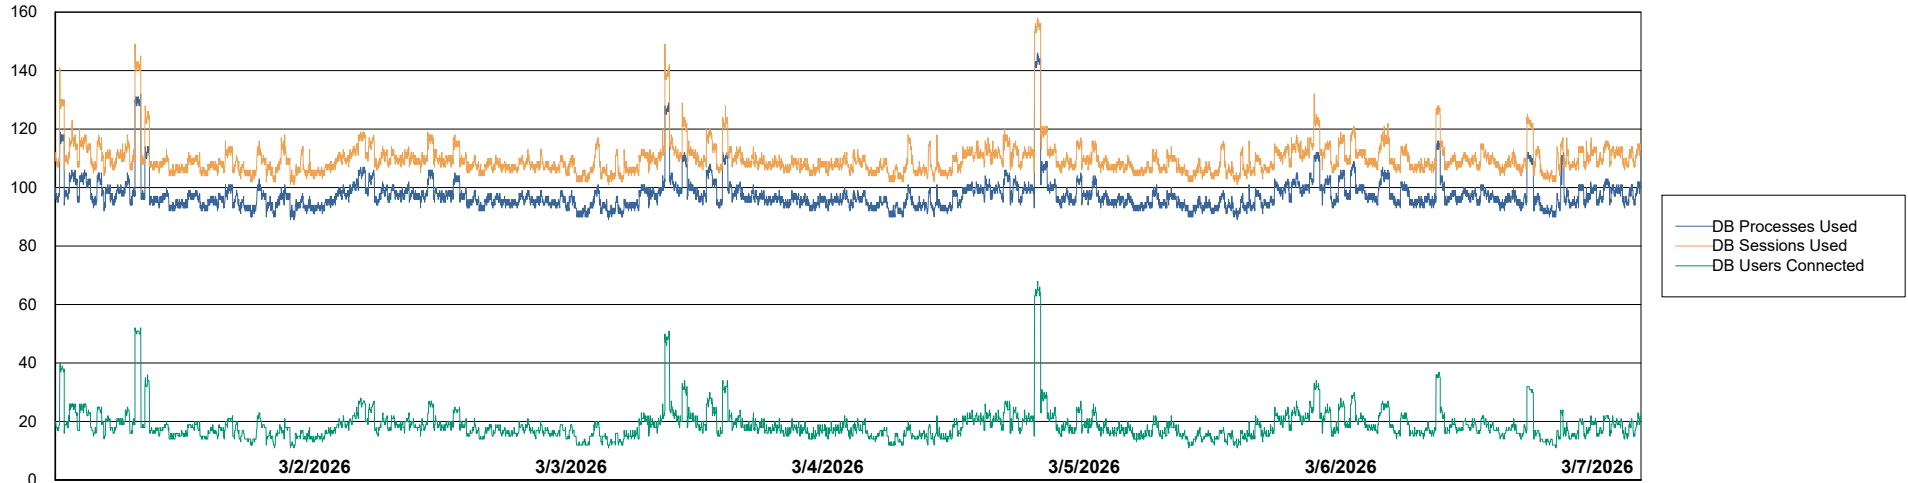

Database Performance JSG_PRD_BASHIR_DB_ABS1