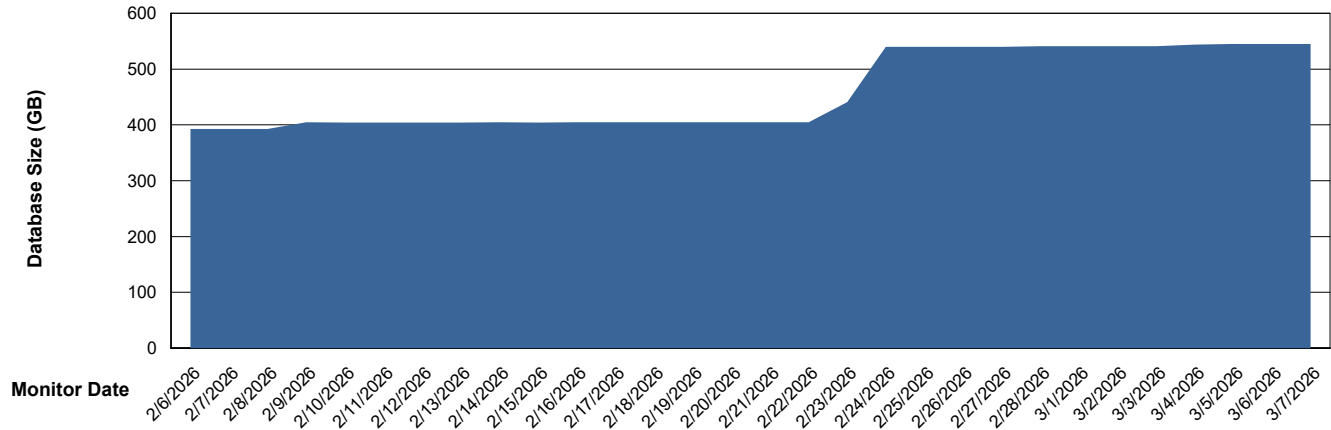

Weekly SLA Customer Report

Customer JSG_Production (24/7)
Database ID 102

Database Performance JSG_PRD_RIKER_DB_HSBABS1

Weekly SLA Customer Report

Customer JSG_Production (24/7)
Database ID 102

DATABASE SIZE Future JSG_PRD_HVL-VS-ABSOBI_DB_ABS1

Database growth over last month

DATABASE SIZE JSG_PRD_BASHIR_DB_ABS1

Database growth over last month

Weekly SLA Customer Report

Customer JSG_Production (24/7)
Database ID 102

DATABASE SIZE JSG_PRD_RIKER_DB_HSBABS1