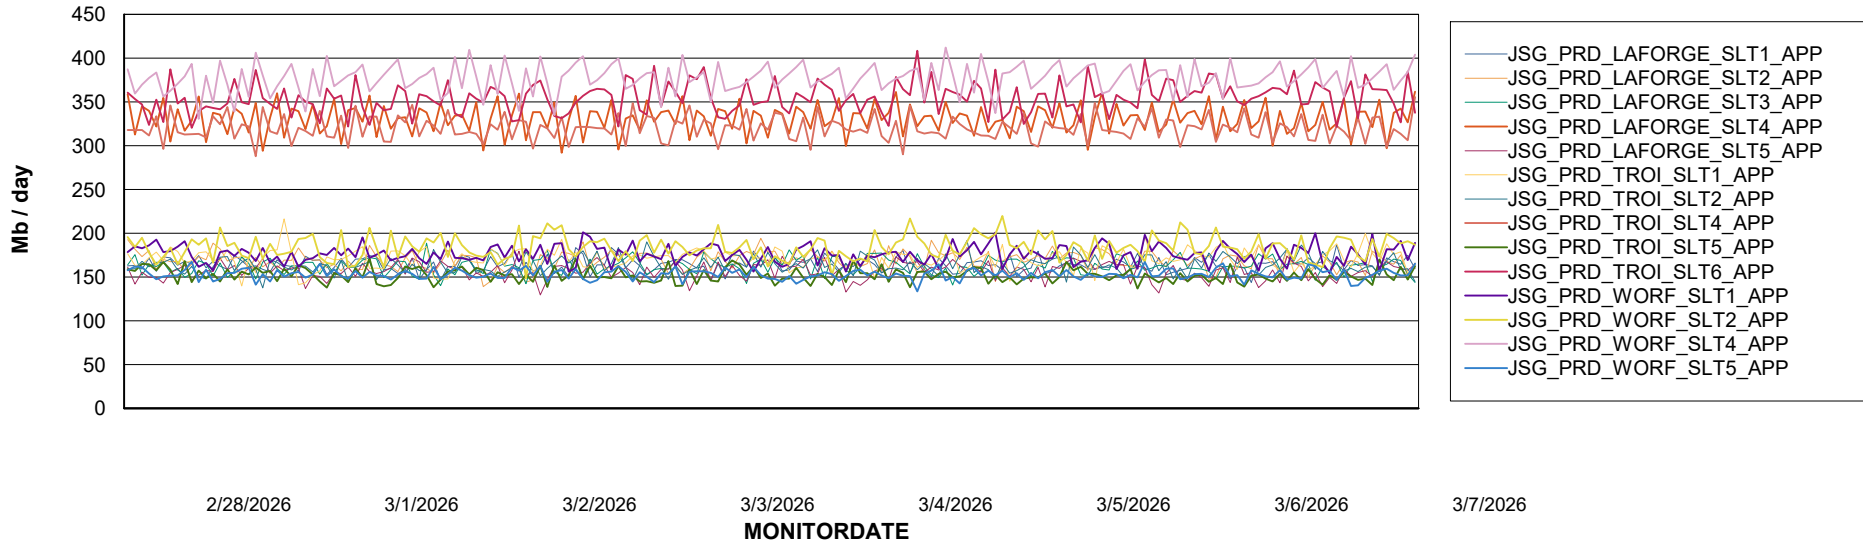

ABSSolute Application Server Services

Avg memory used per ABS Server Service