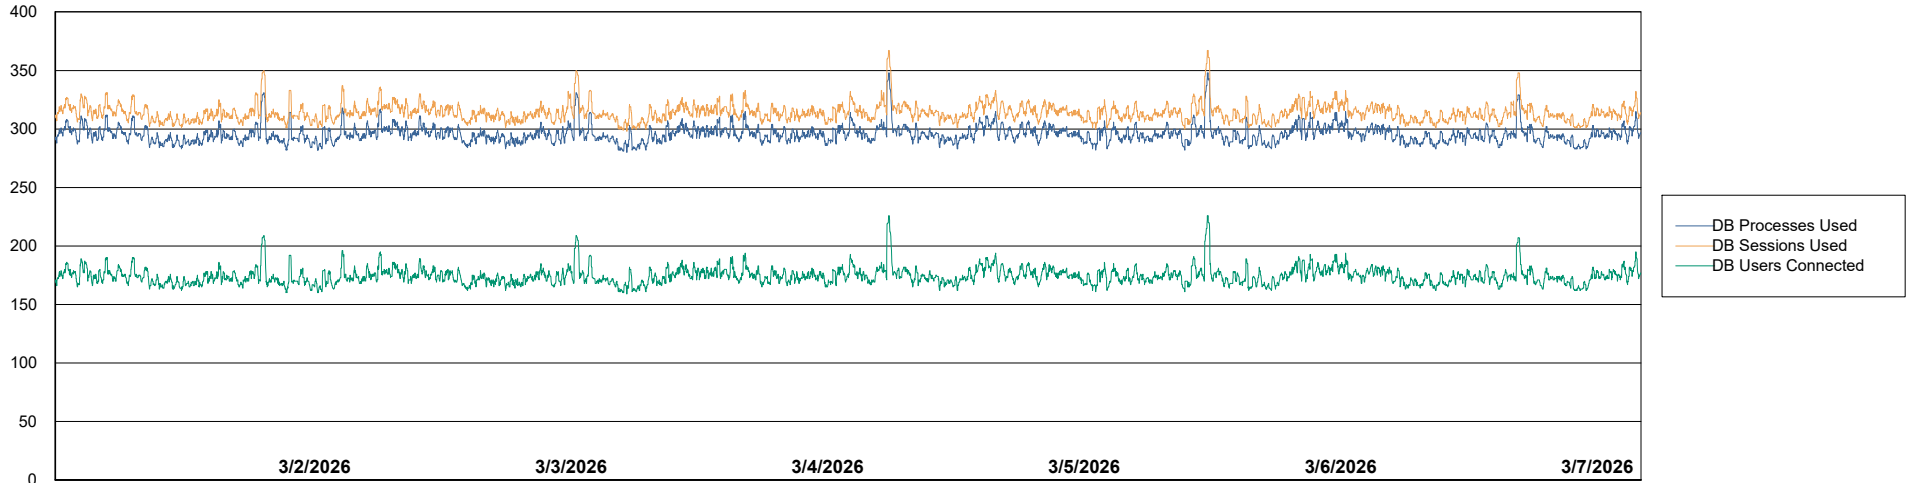

Database Performance JSG_PRD_RIKER_DB_HSBABS1