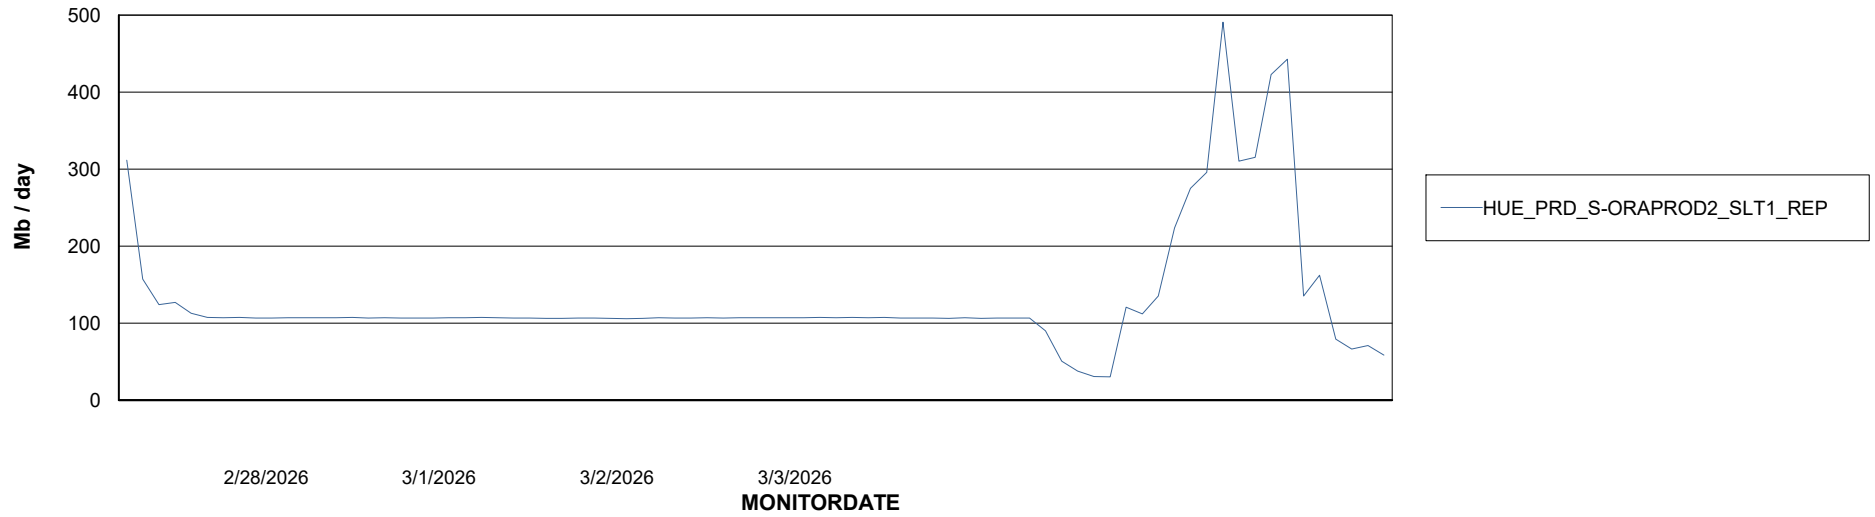

Avg memory used per ABS Server Service

Weekly SLA Customer Report

Customer HUE_Production
Database ID 154

ABSSolute Application ReportServer Services

Avg memory used per ReportServer Service

Disaster per ABS component