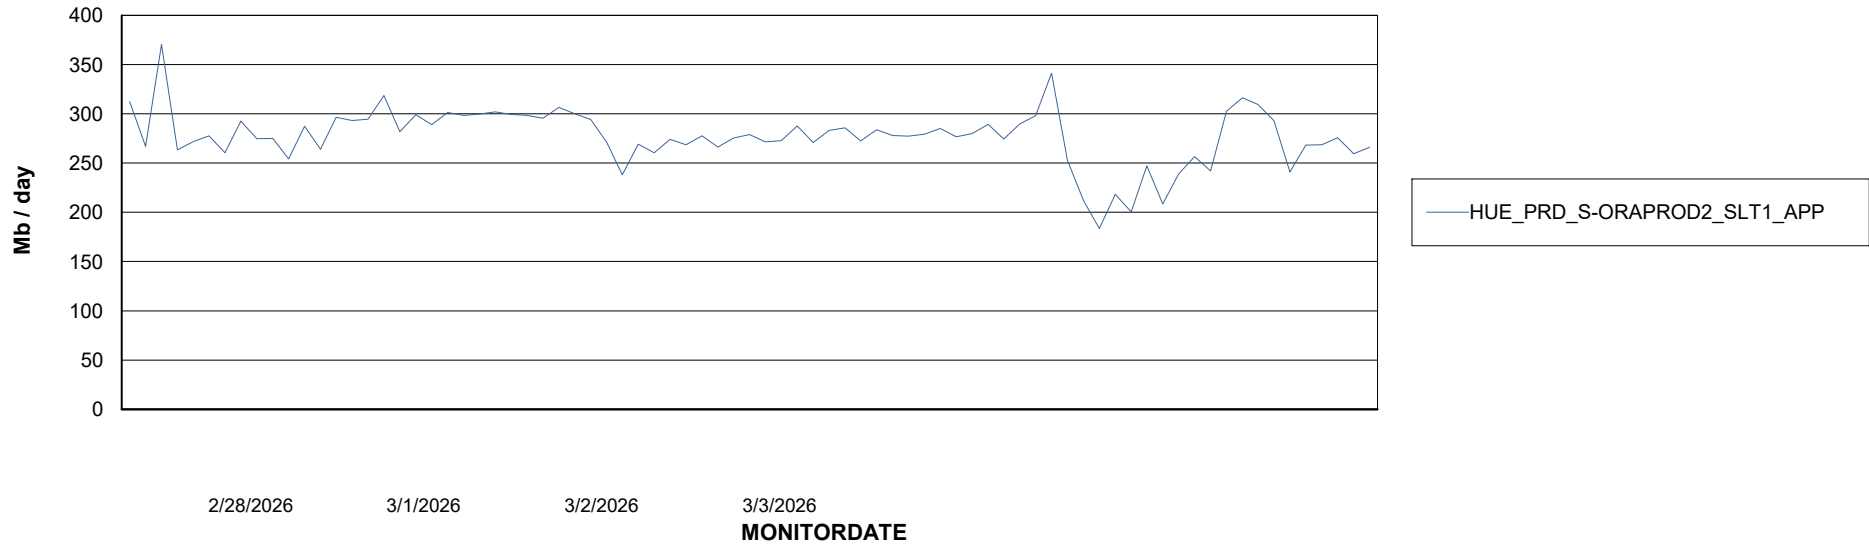

ABSSolute Application Server Services

Avg memory used per ABS Server Service