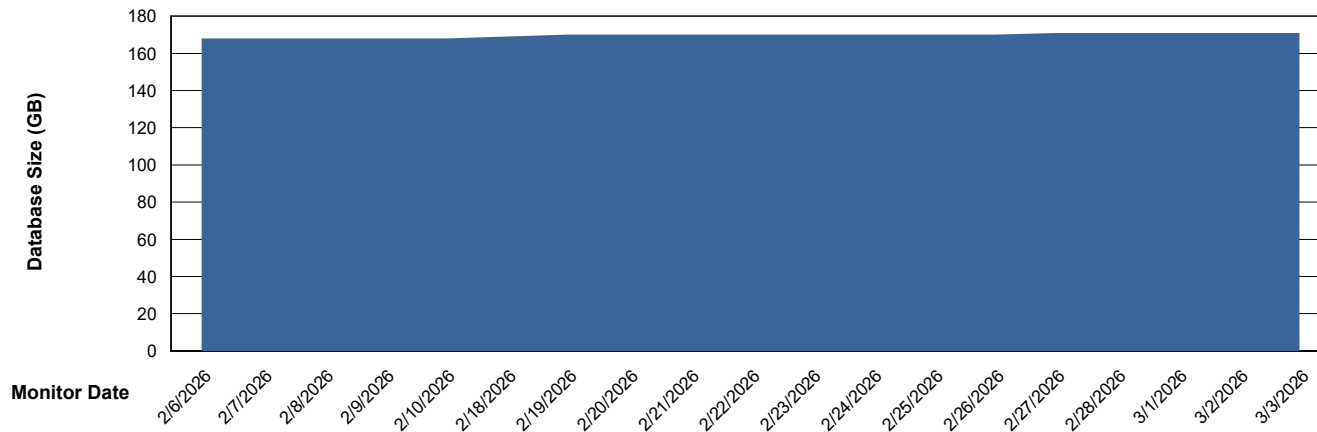

Weekly SLA Customer Report

Customer HUE_Production
Database ID 154

DATABASE SIZE HUE_PRD_S-ORABI2024_ABS1

Database growth over last month

DATABASE SIZE HUE_PRD_S-ORAPROD2_ABS1

Database growth over last month