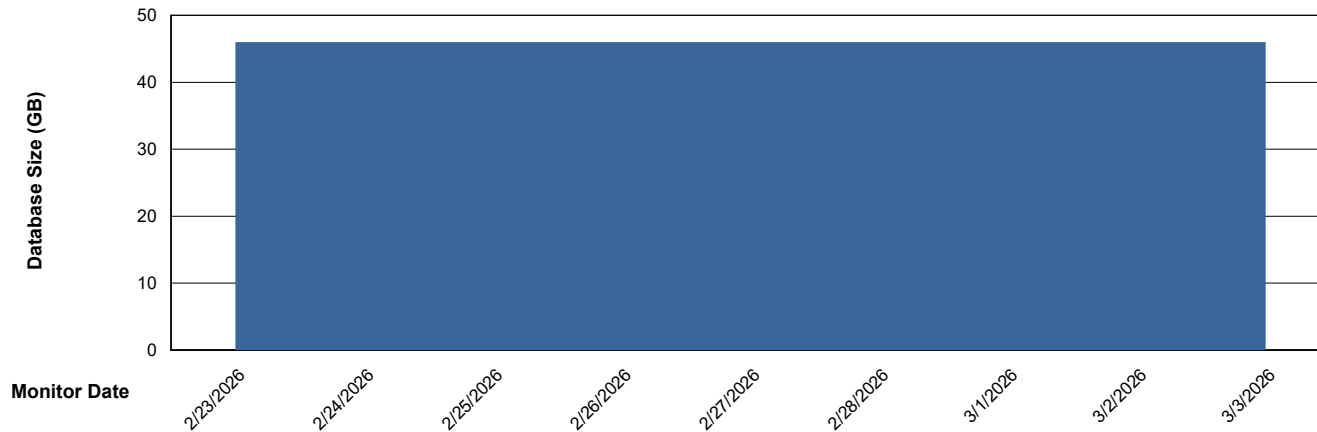

DATABASE SIZE HUE_PRD_S-ORABI2024_ABS1

Database growth over last month