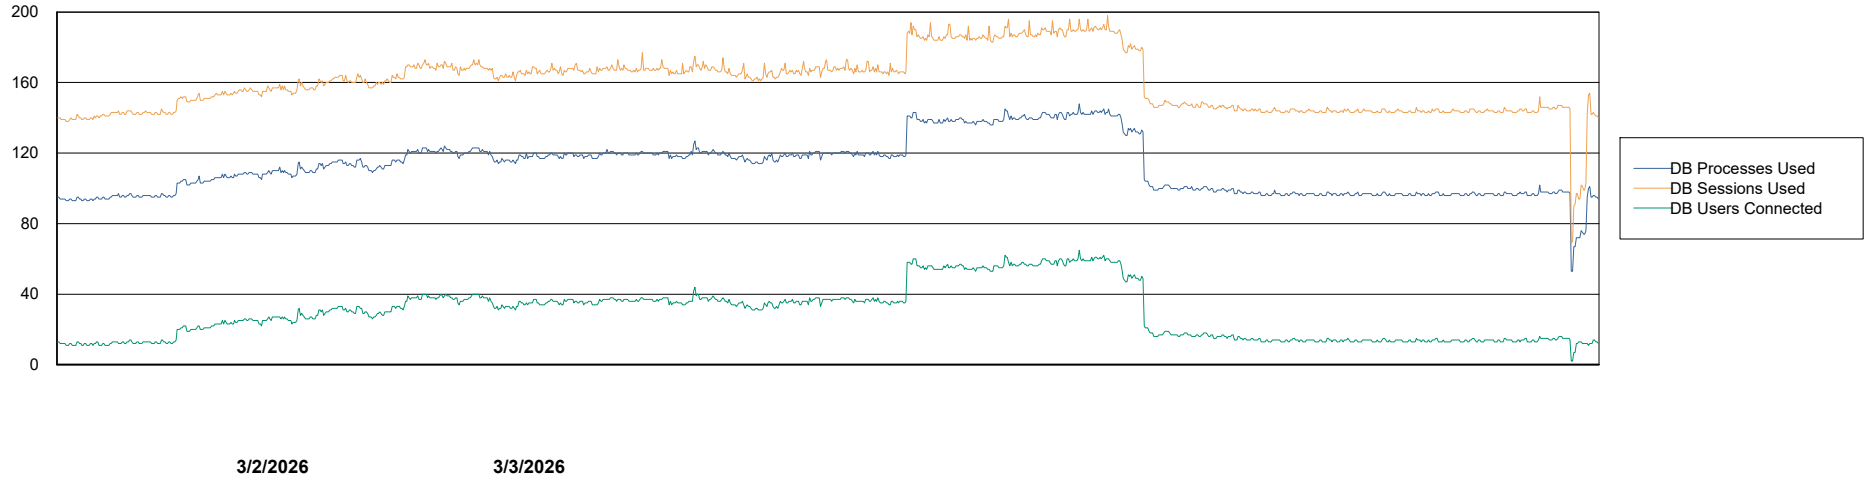

Weekly SLA Customer Report

Customer HUE_Production
Database ID 154

Database Performance HUE_PRD_S-ORABI2024_ABS1

Weekly SLA Customer Report

Customer HUE_Production
Database ID 154

Database Performance HUE_PRD_S-ORAPROD2_ABS1