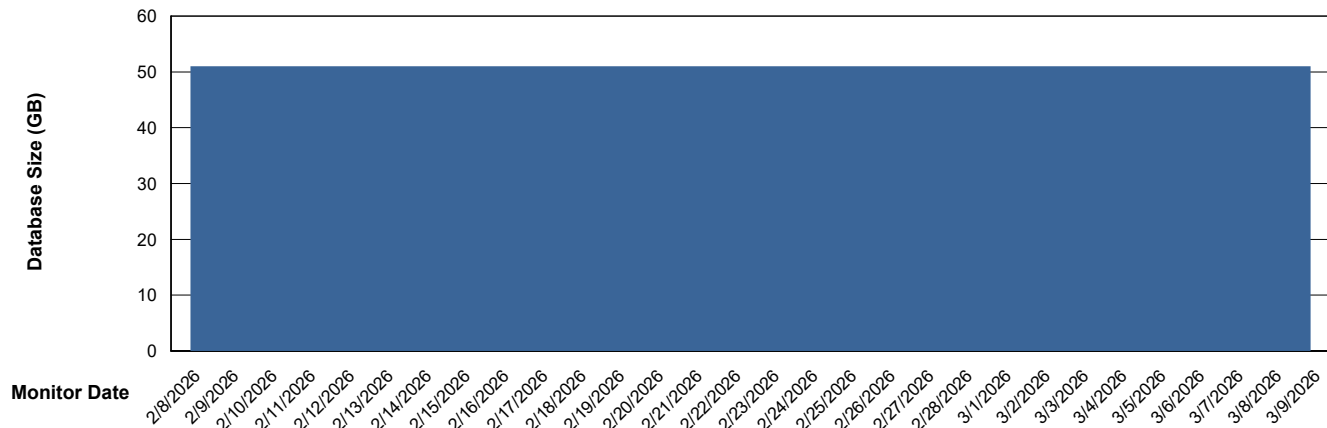

DATABASE SIZE GLG_PRD_GLGSPABSBI2_ABS1

Database growth over last month