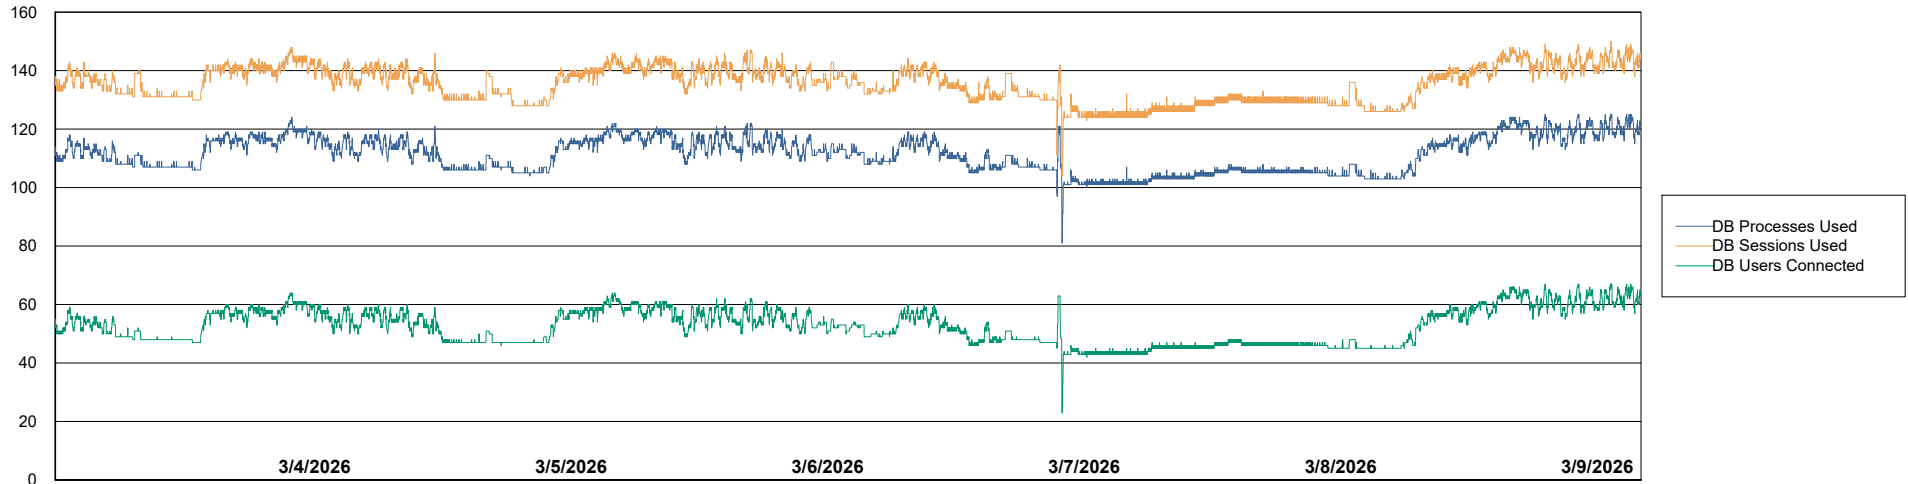

Database Performance GLG_PRD_GLGSPABSAIO01_ABS1