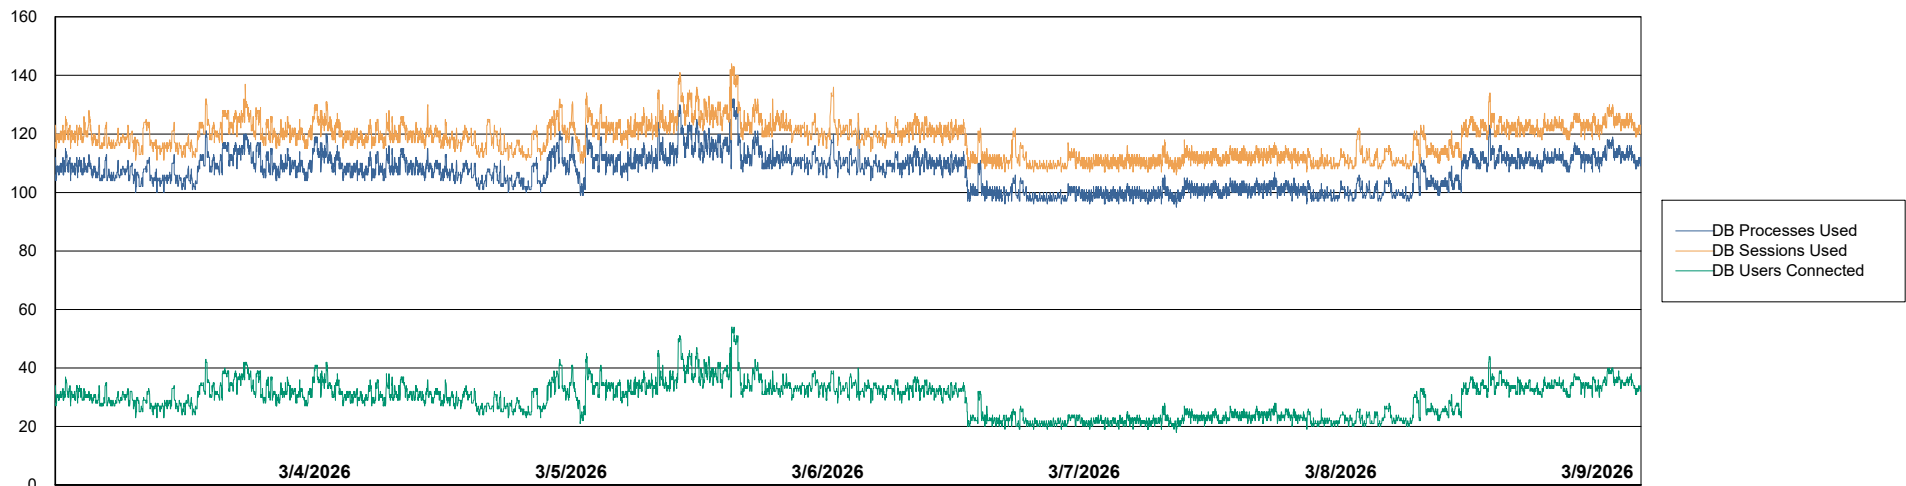

Database Performance GLG_PRD_GLGSPABSBI2_ABS1