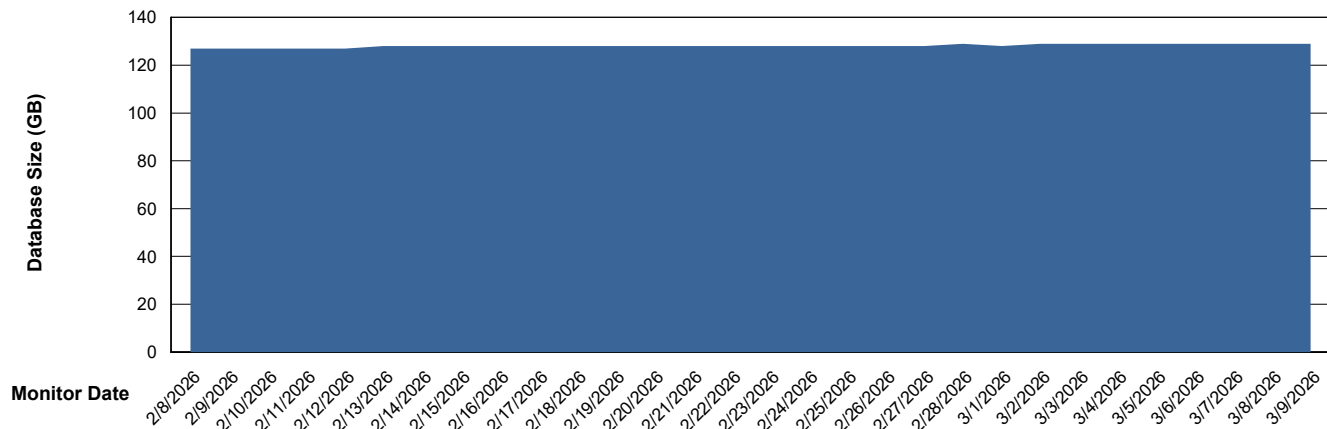

DATABASE SIZE GLG_PRD_GLGSPABSAIO01_ABS1

Database growth over last month