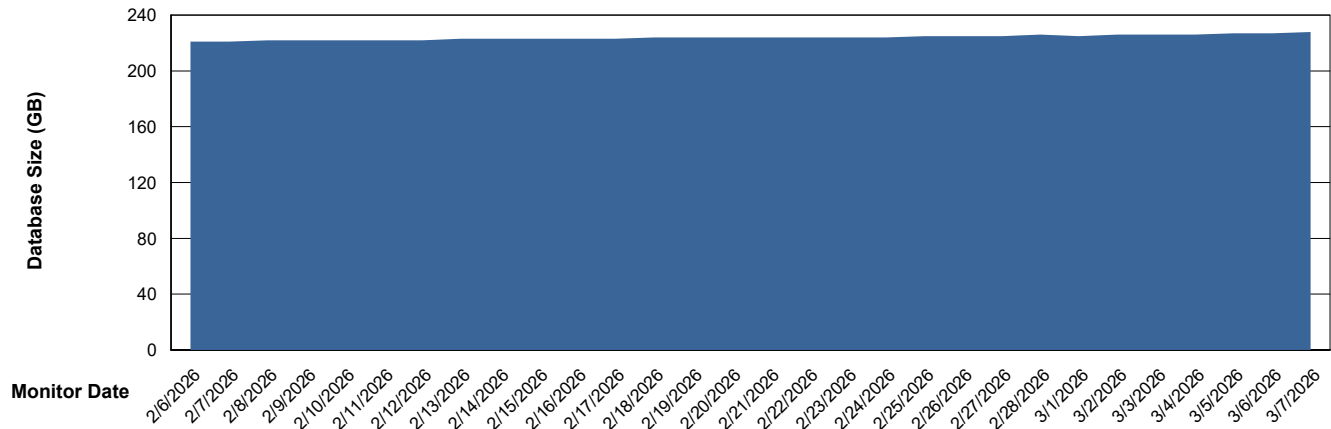

DATABASE SIZE ELI_PRD_FRASINTPRDDB01_ABS1

Database growth over last month