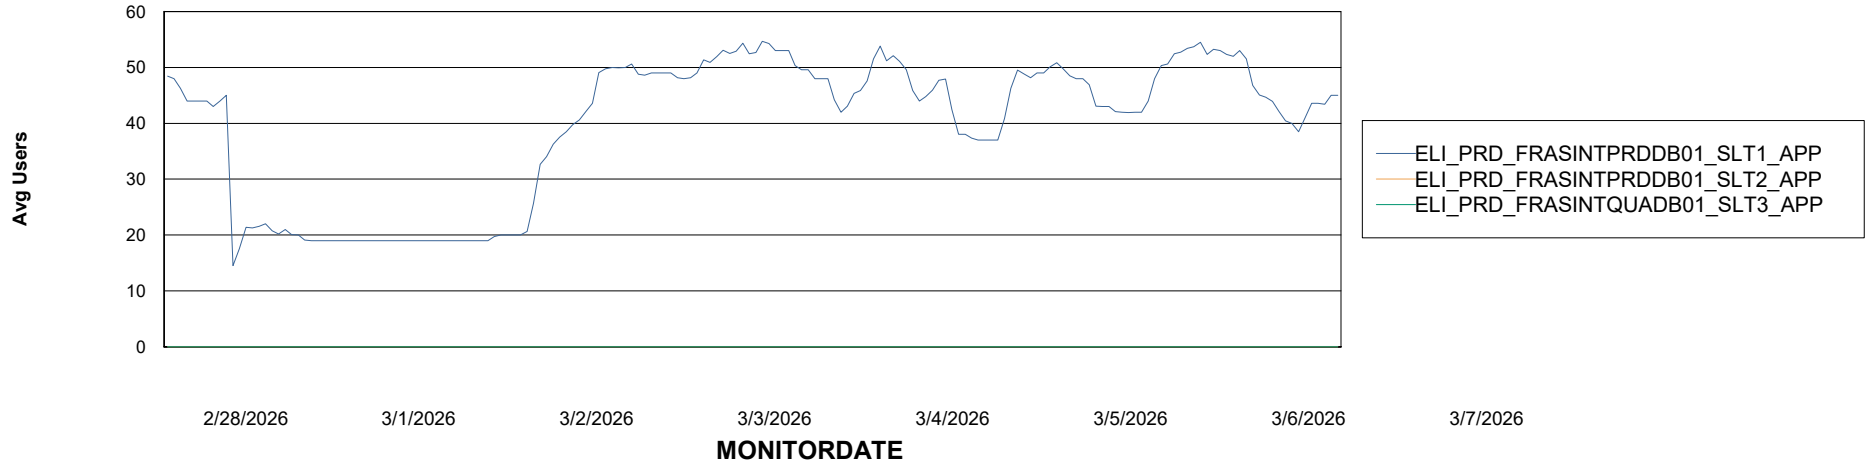

Avg users per day per ABS server