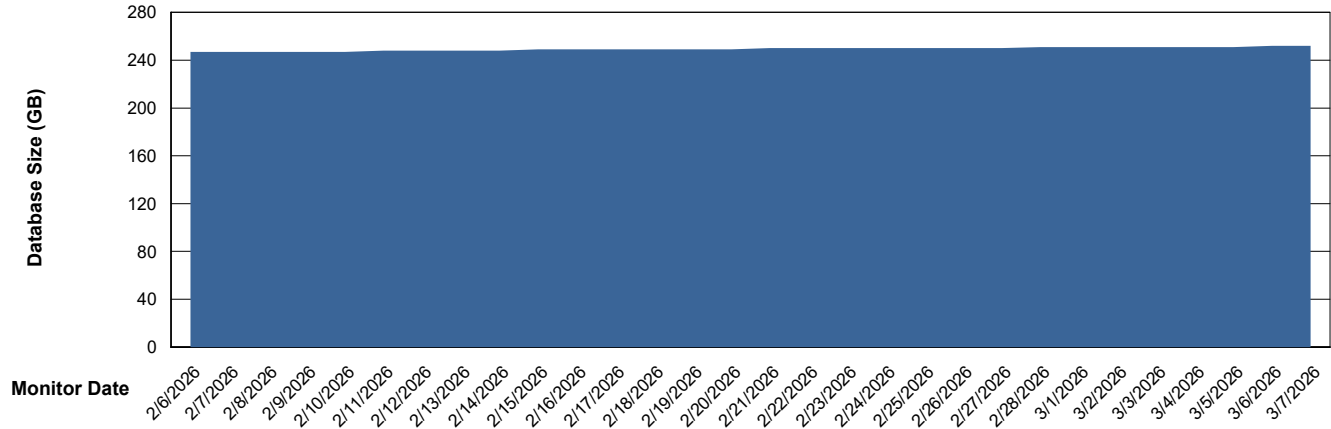

DATABASE SIZE ELI_PRD_FRASEQXPRDDB04-BI_ABS1

Database growth over last month