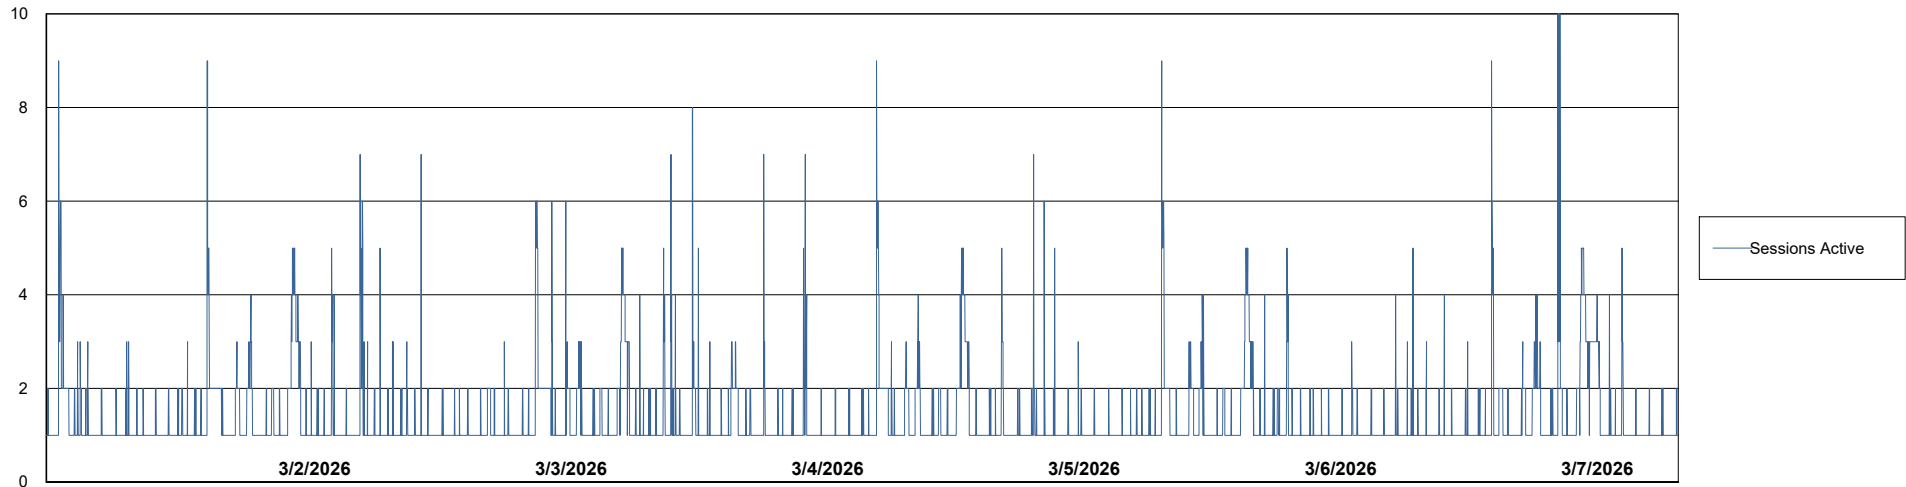

Database Performance ELI_PRD_FRASEQXPRDDB04-BI_ABS1