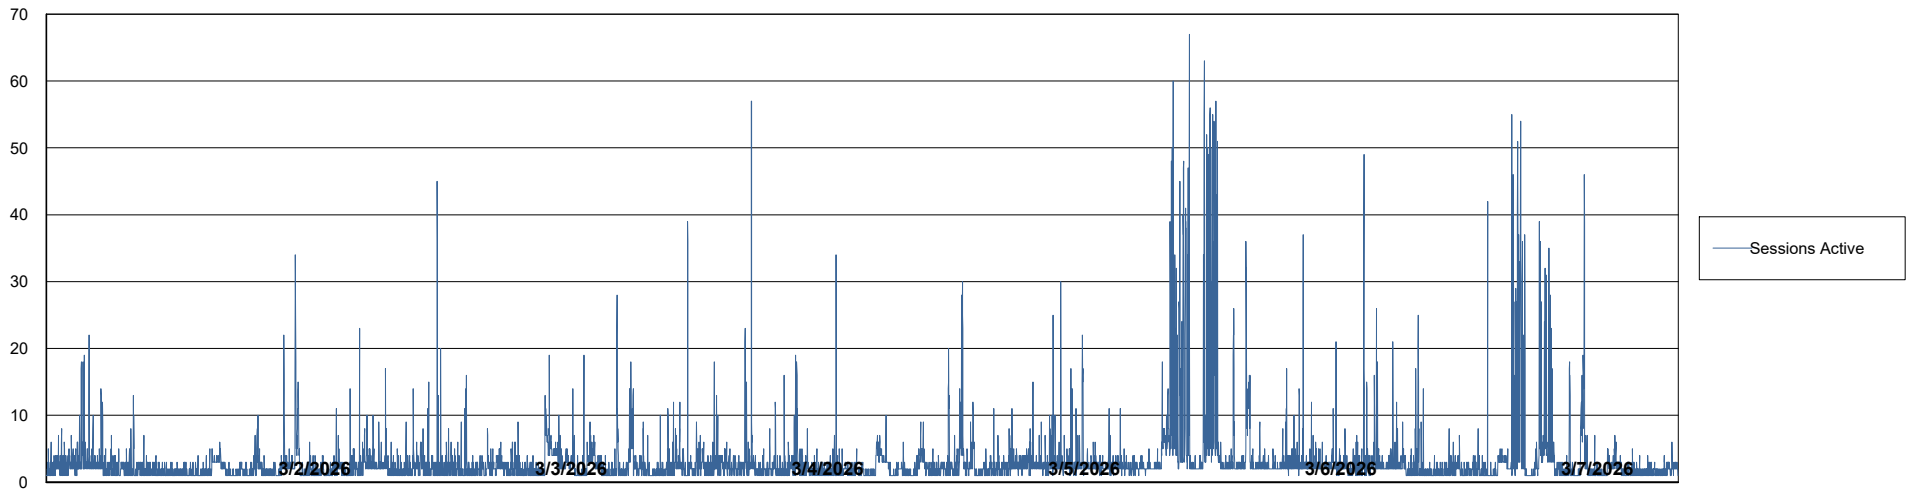

Database Performance ELI_PRD_FRASINTPRDDB01_ABS1