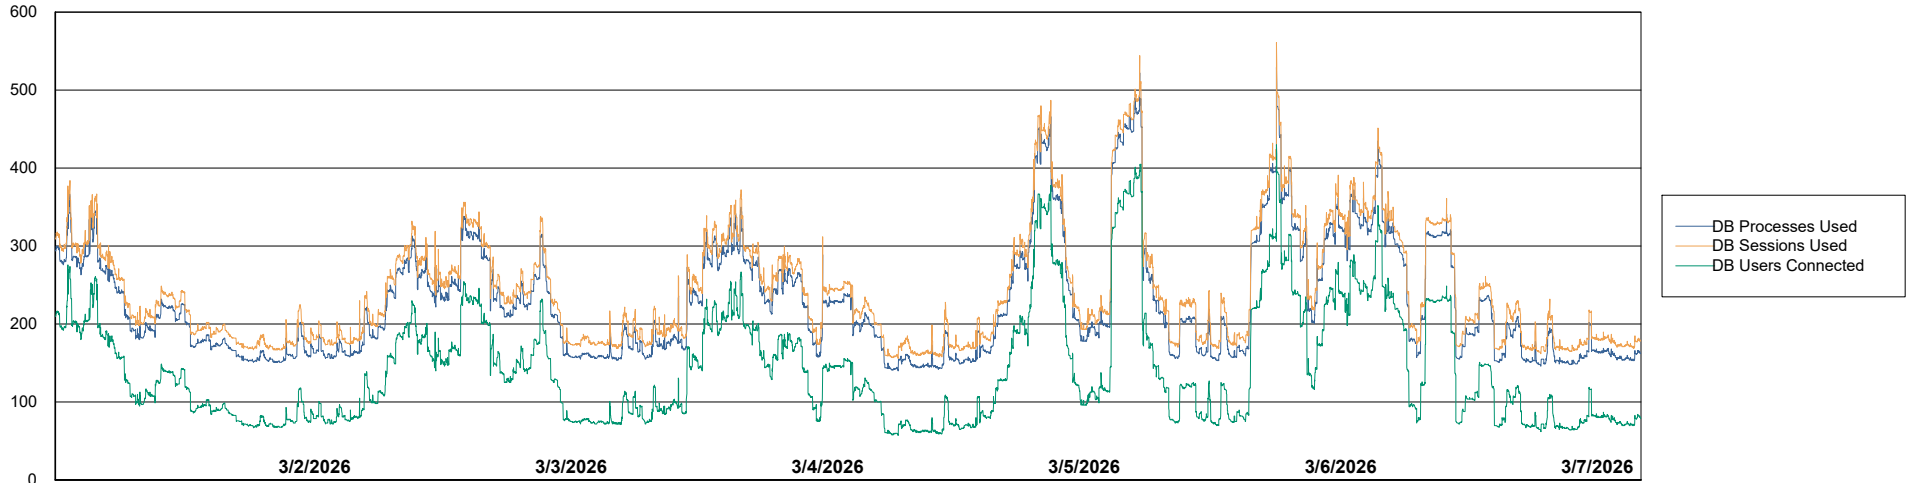

Database Performance ELI_PRD_FRASINTPRDDB01_ABS1