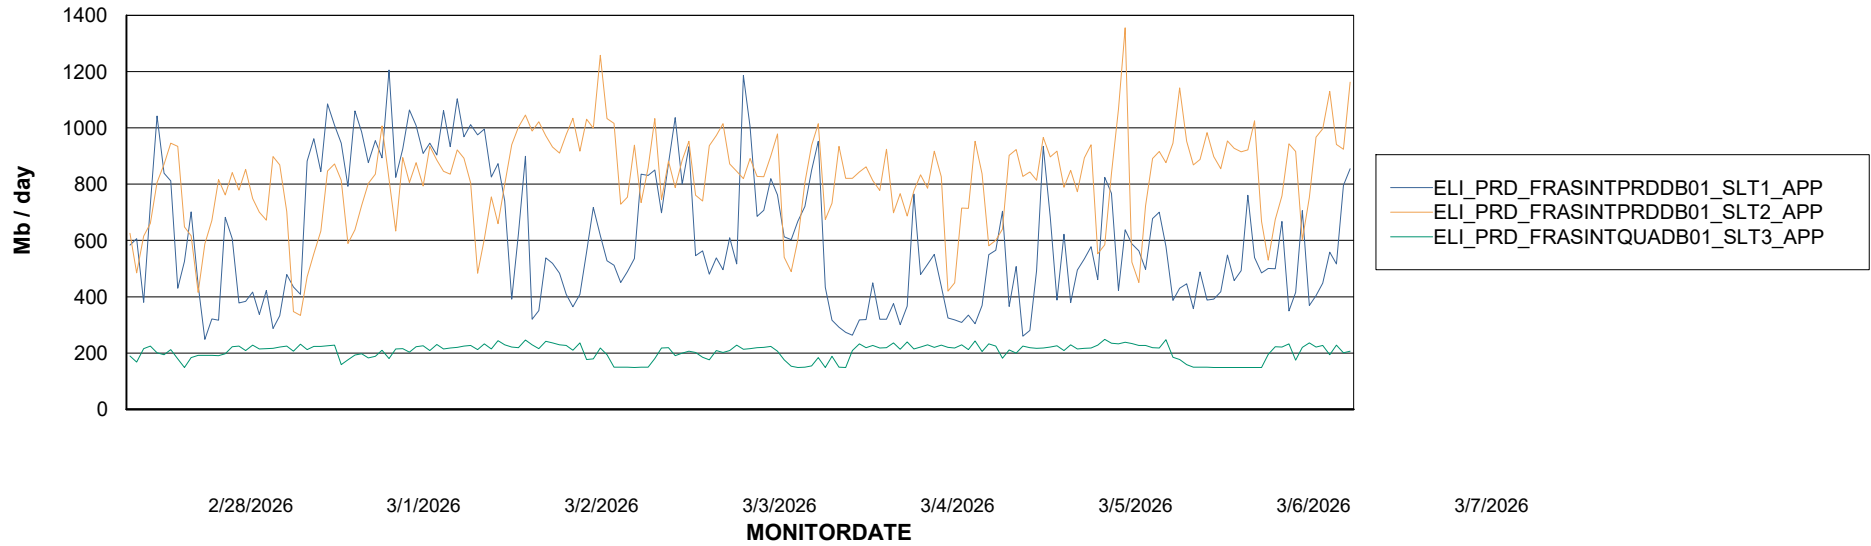

ABSSolute Application Server Services

Avg memory used per ABS Server Service