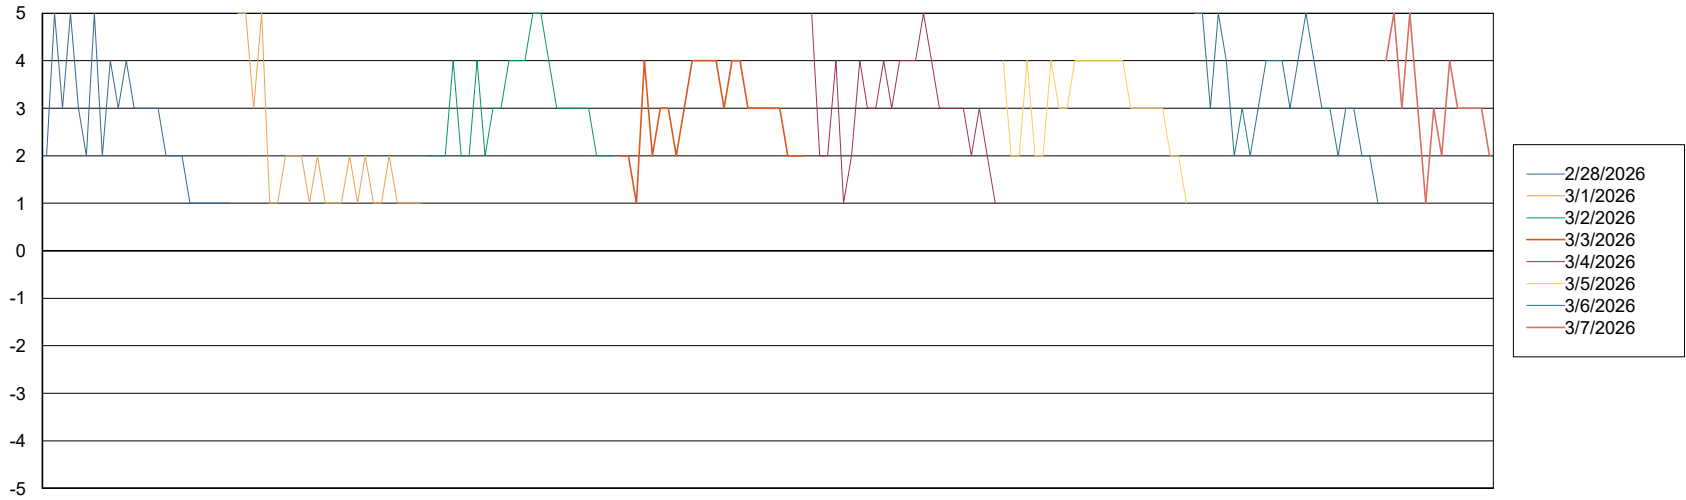

Standby Database Health ELI_Production

Recovery lag for last 7 days