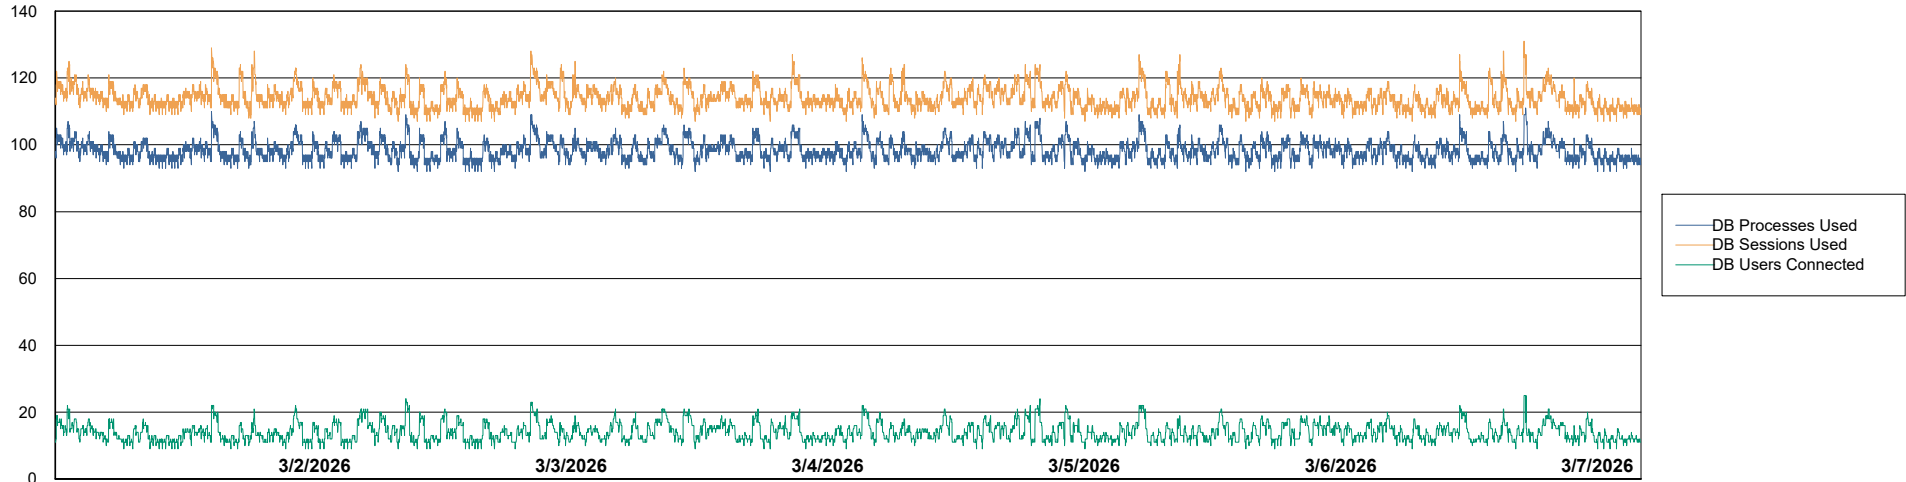

Database Performance ELI_PRD_FRASEQXPRDDB04-BI_ABS1