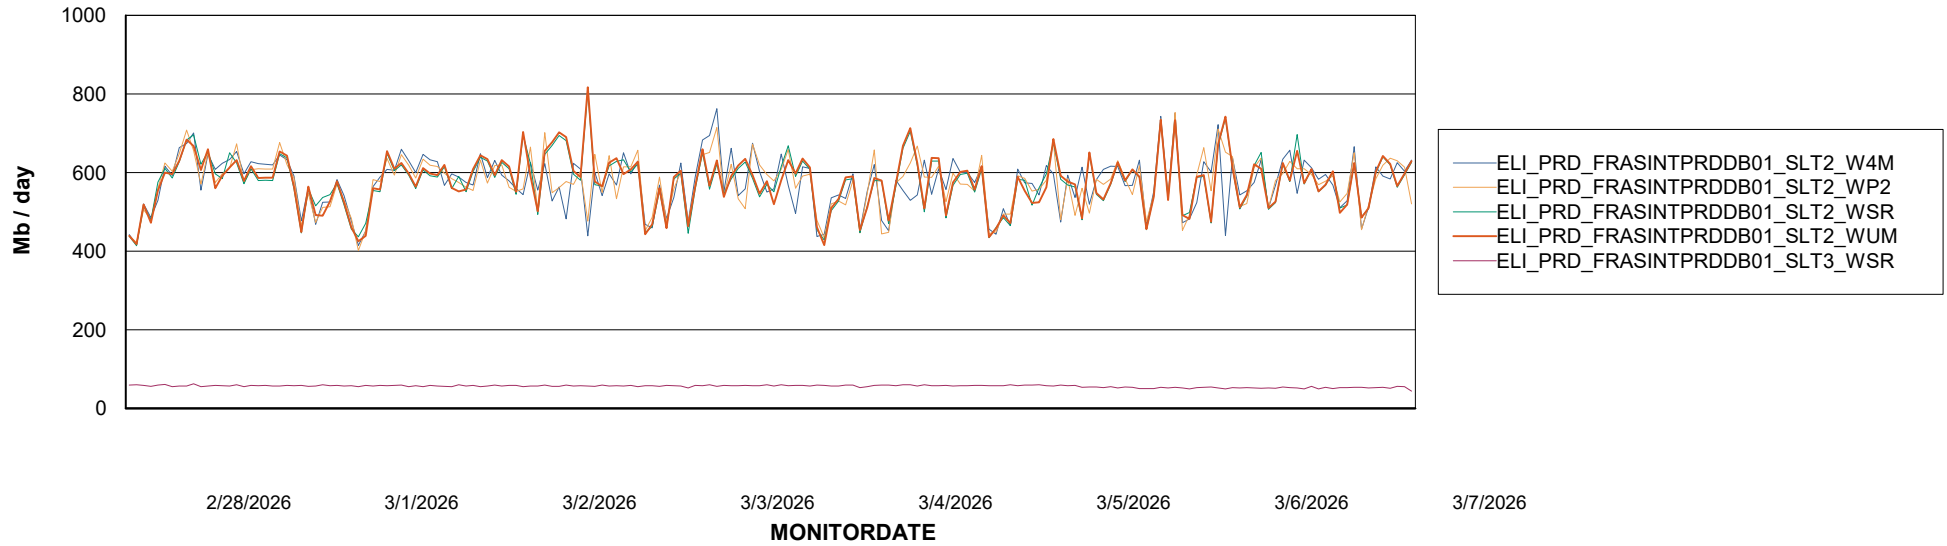

ABSSolute Web Component Services

Avg memory used per ABS Web component