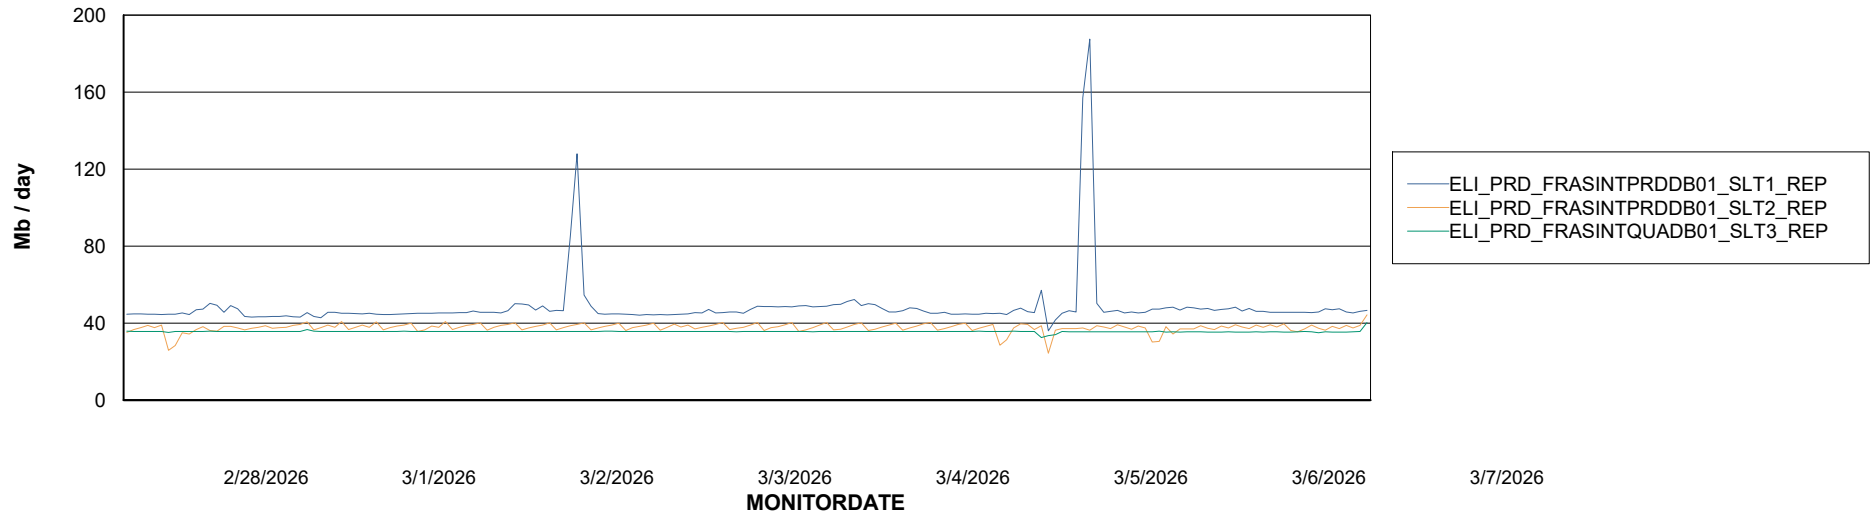

ABSSolute Application ReportServer Services

Avg memory used per ReportServer Service