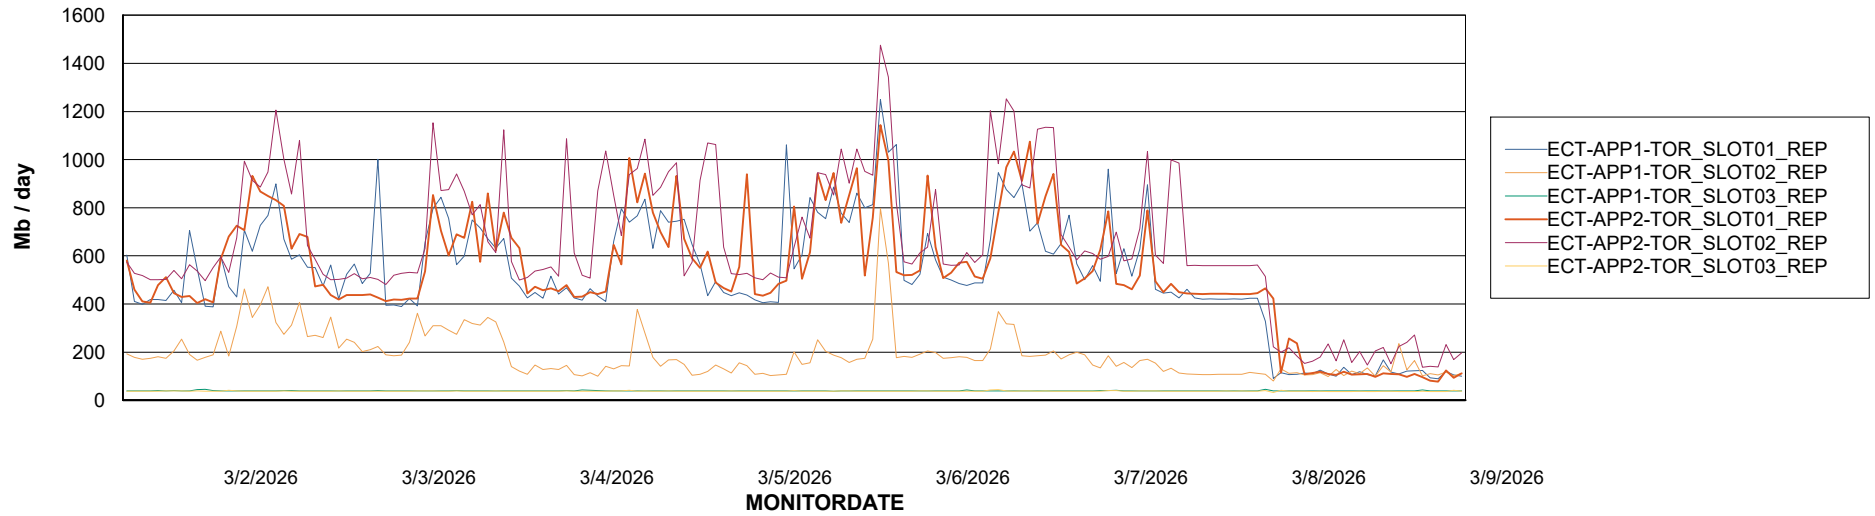

ABSSolute Application ReportServer Services

Avg memory used per ReportServer Service