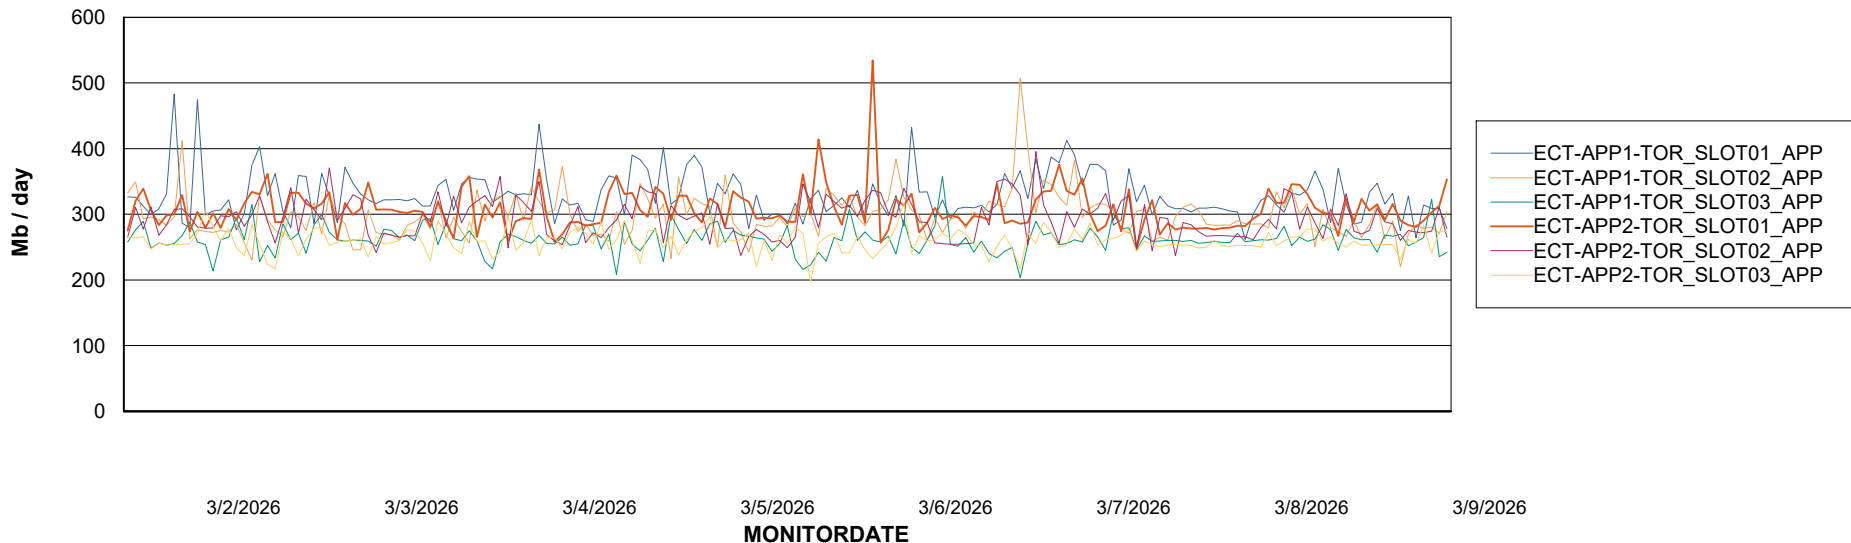

ABSSolute Application Server Services

Avg memory used per ABS Server Service