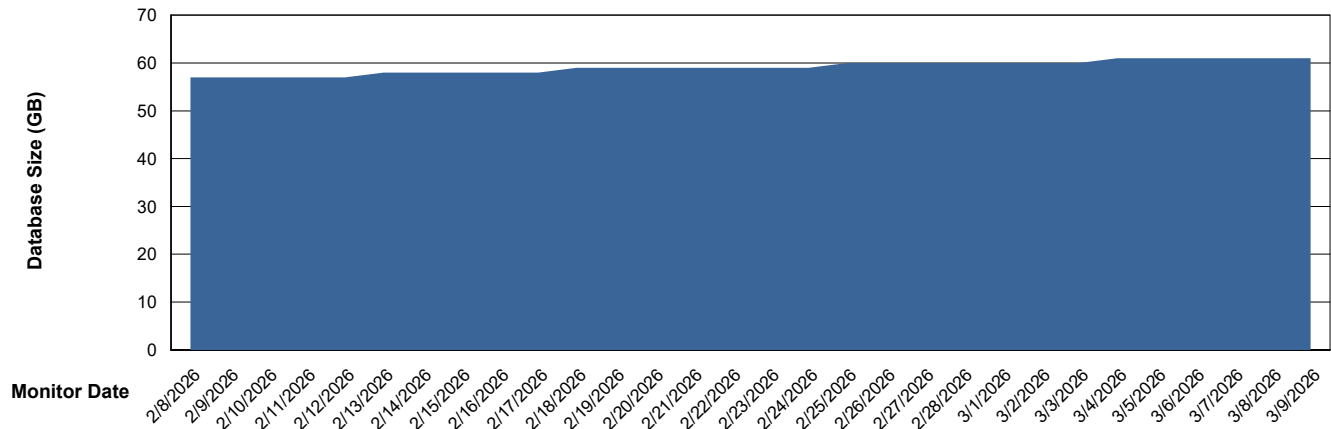

DATABASE SIZE ECT-DBS1-TOR_PROD_ABS1

Database growth over last month