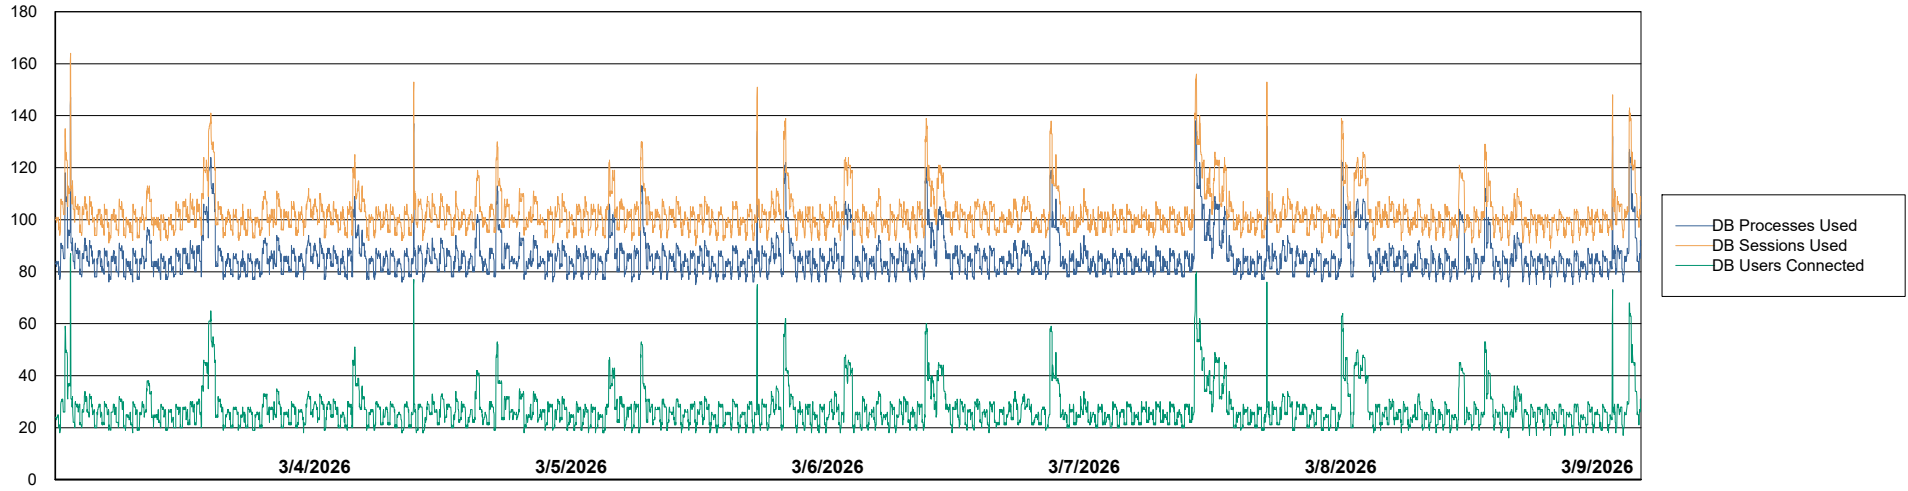

Database Performance ECT-BI-TOR_ABS1