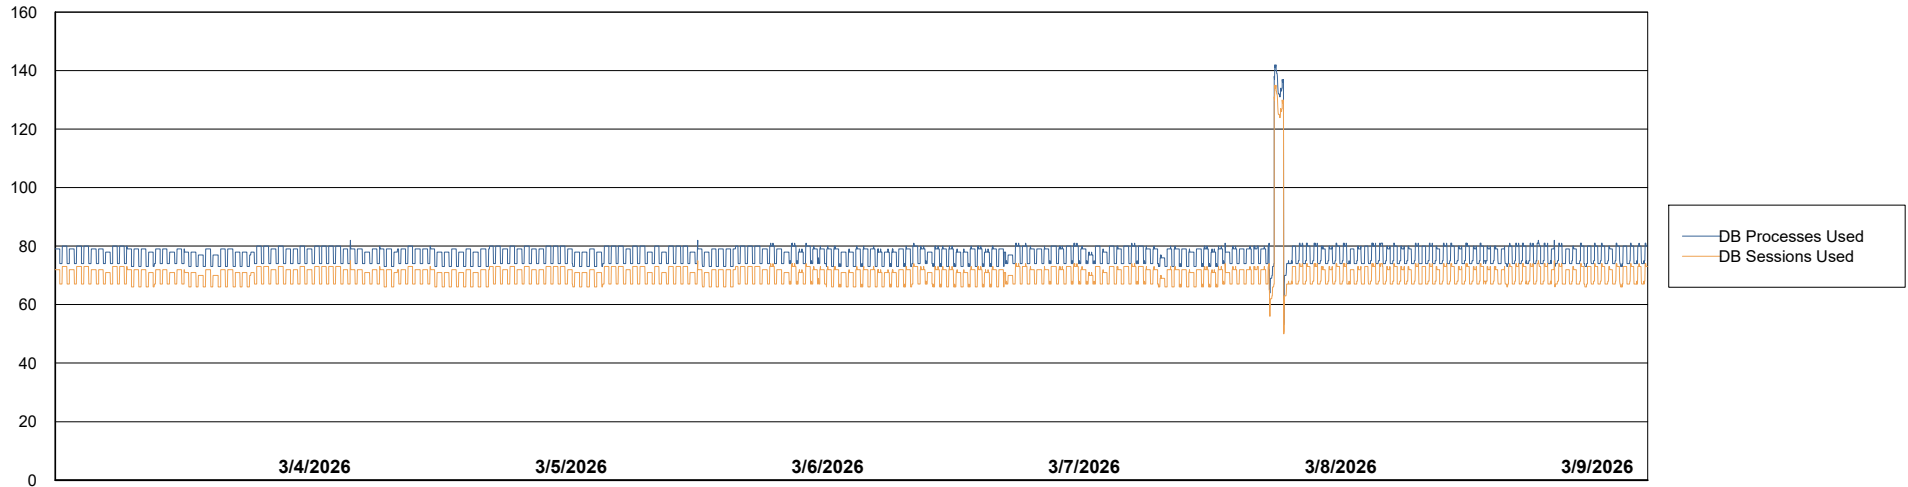

# Weekly SLA Customer Report

Customer ECT OCI TOR Production  
Database ID 219

Database Performance ECT-DBS2-TOR\_PROD\_HSBABS1

DB Processes Max 4  
DB Processes Max 1,000  
DB Processes Max 0