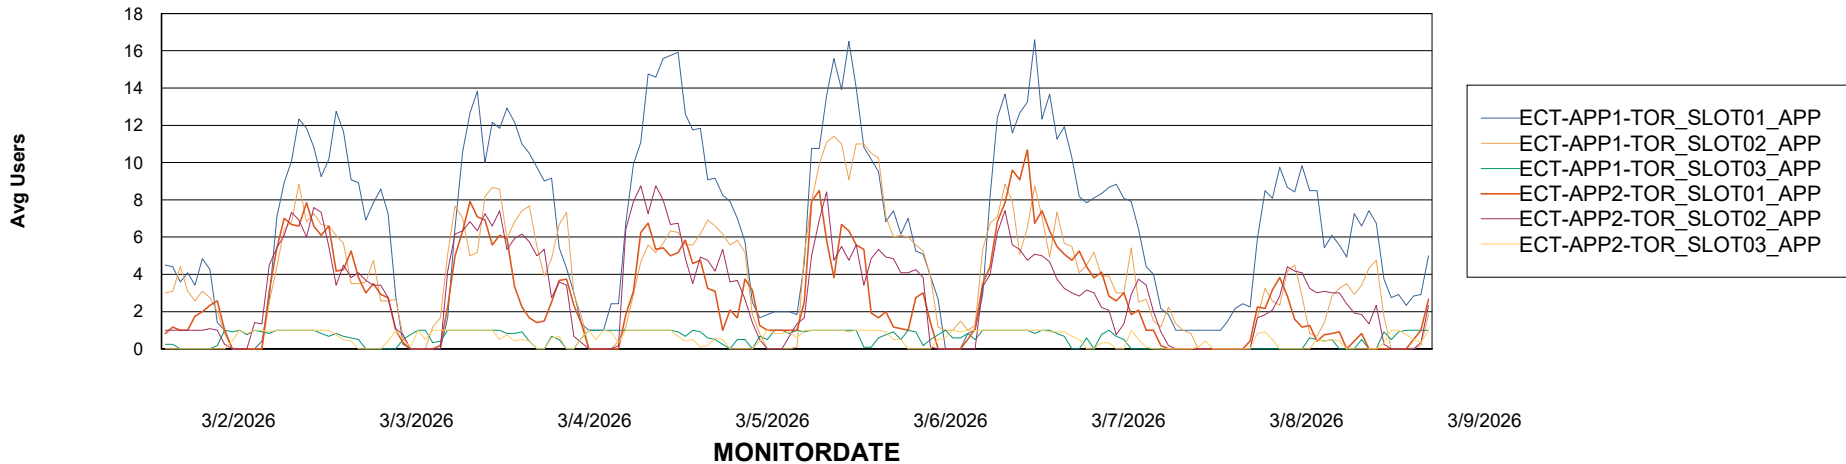

Avg users per day per ABS server