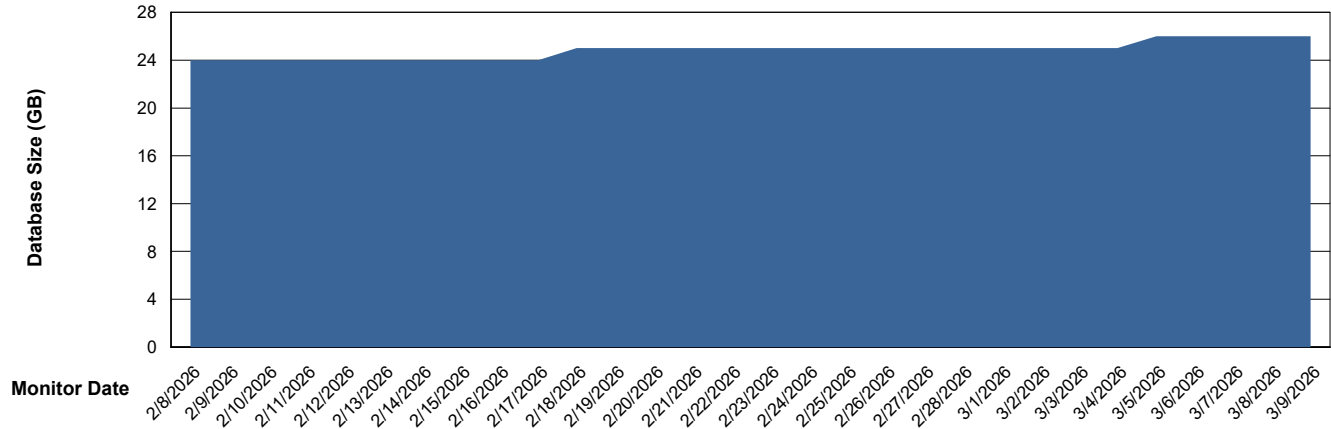

DATABASE SIZE ECT-BI-TOR_ABS1

Database growth over last month