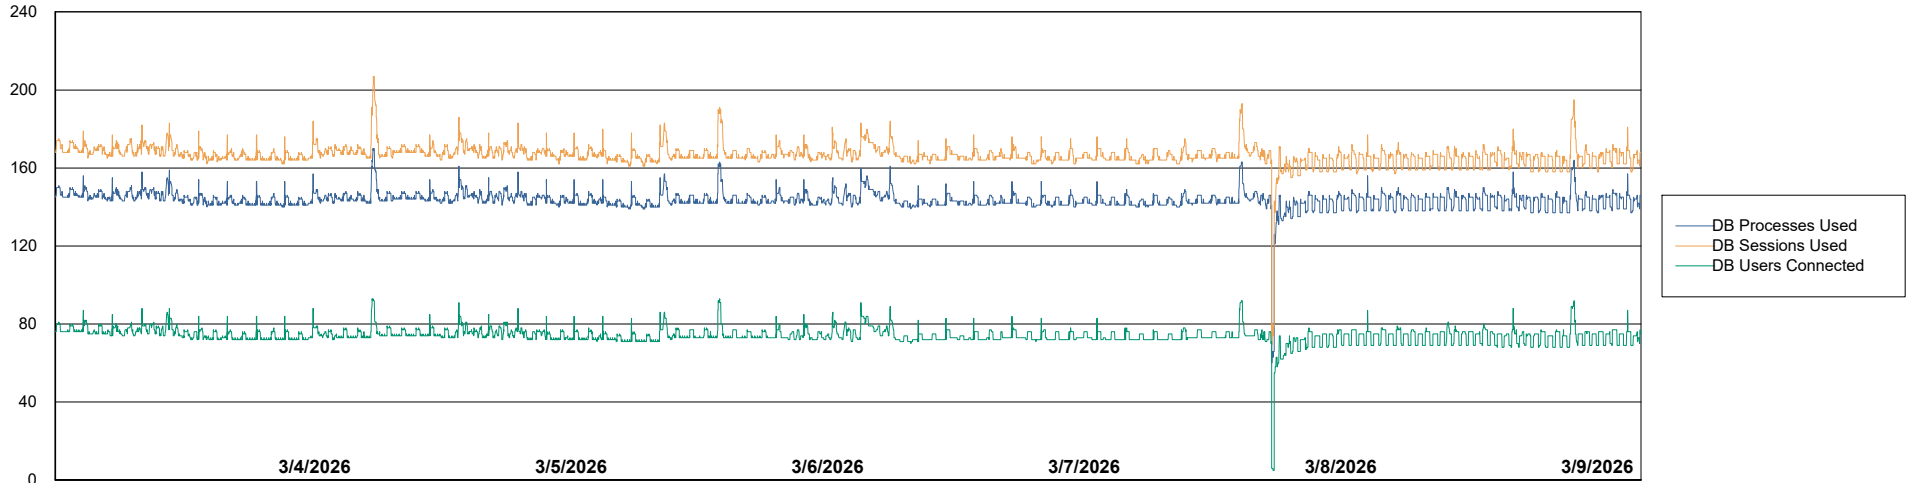

Database Performance ECT-DBS1-TOR_PROD_ABS1