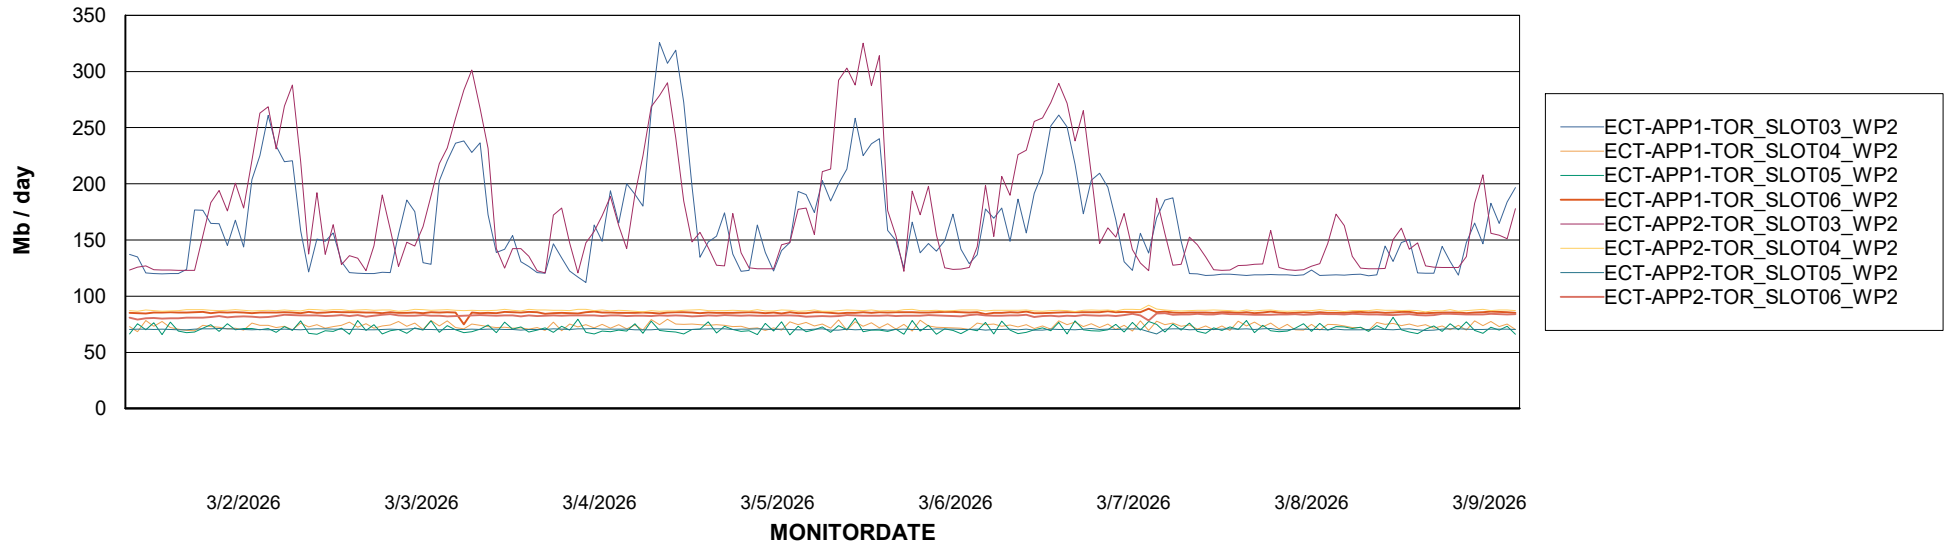

ABSSolute Web Component Services

Avg memory used per ABS Web component