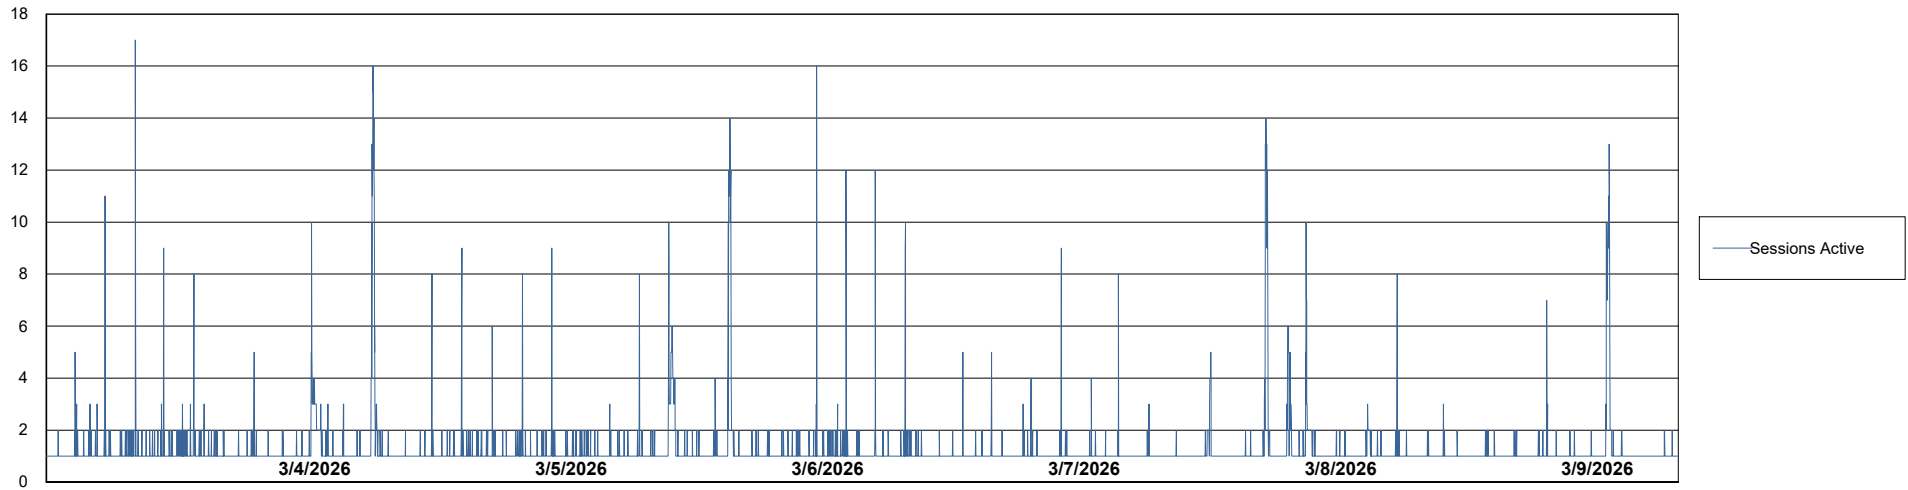

Database Performance ECT-DBS1-TOR_PROD_ABS1