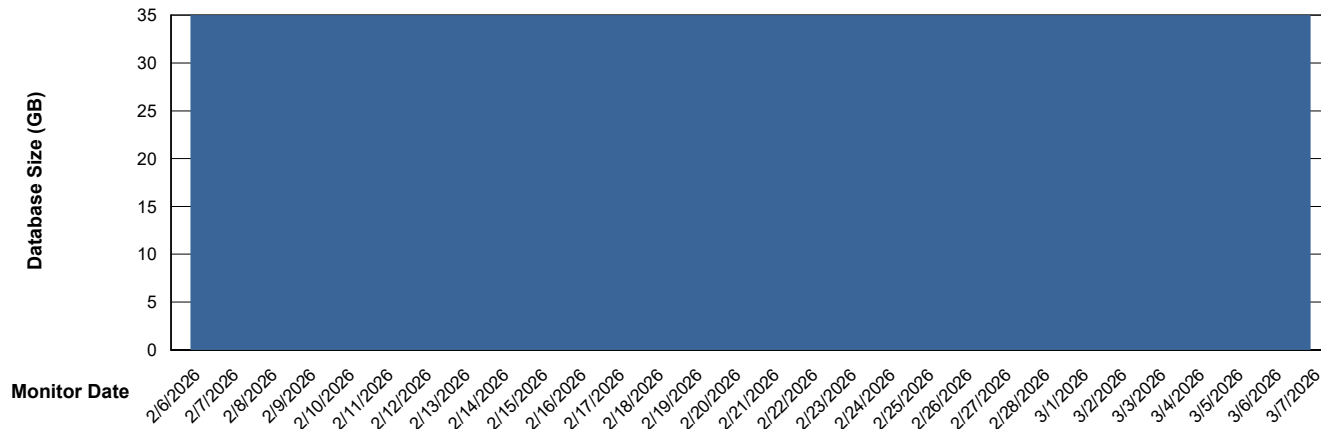

DATABASE SIZE ECL_PRD_ECL-ABS-BI_ABS1

Database growth over last month