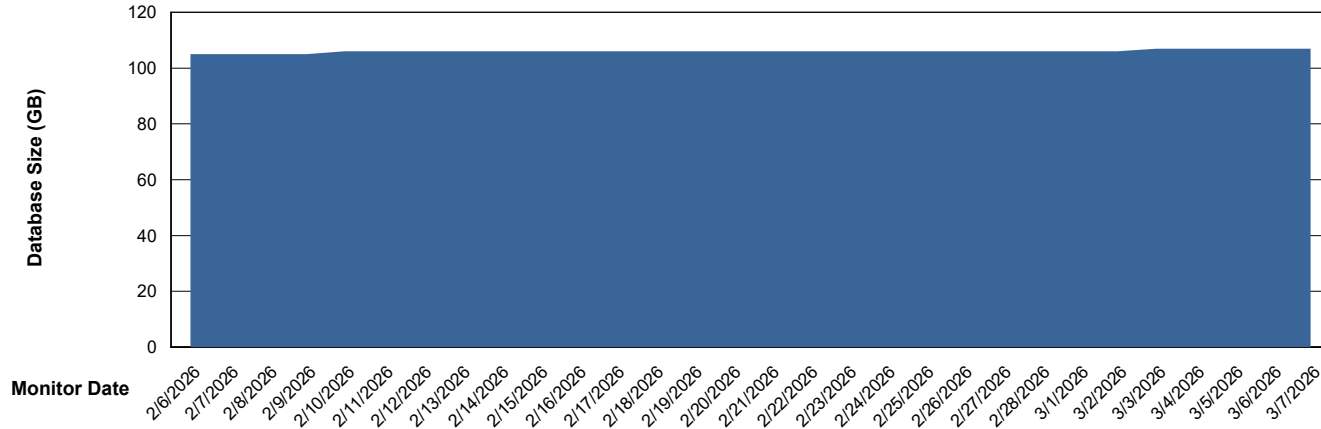

DATABASE SIZE ECL_PRD_ECLABS_ABS1

Database growth over last month