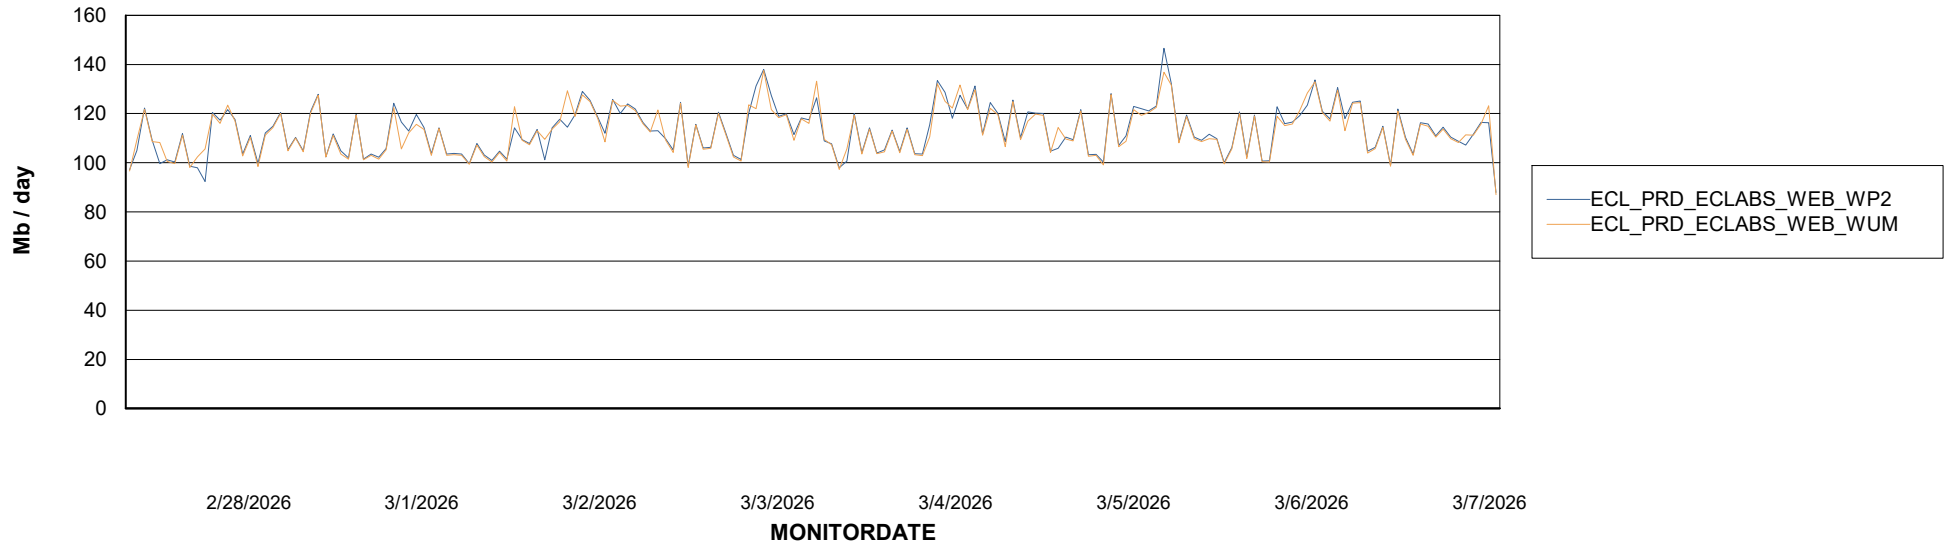

ABSSolute Web Component Services

Avg memory used per ABS Web component