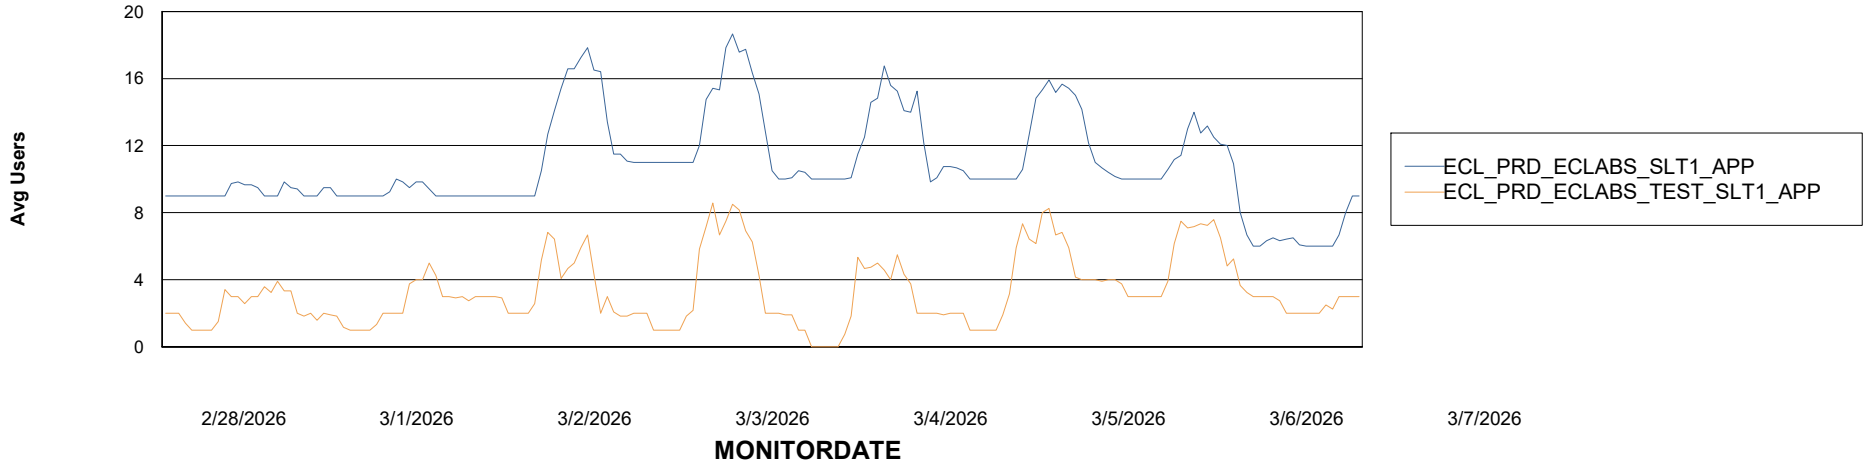

Avg users per day per ABS server