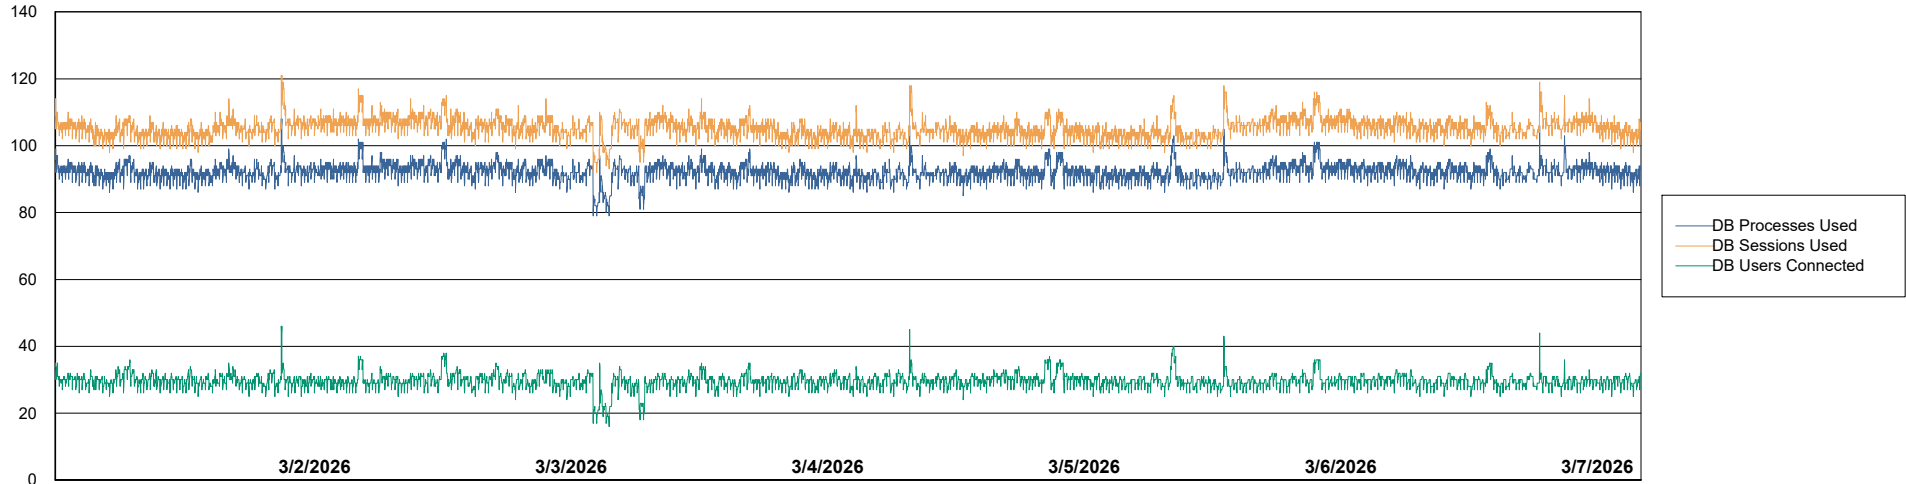

# Weekly SLA Customer Report

Customer ECL\_Production  
Database ID 156

Database Performance ECL\_PRD\_ECL-ABS-BI\_ABS1