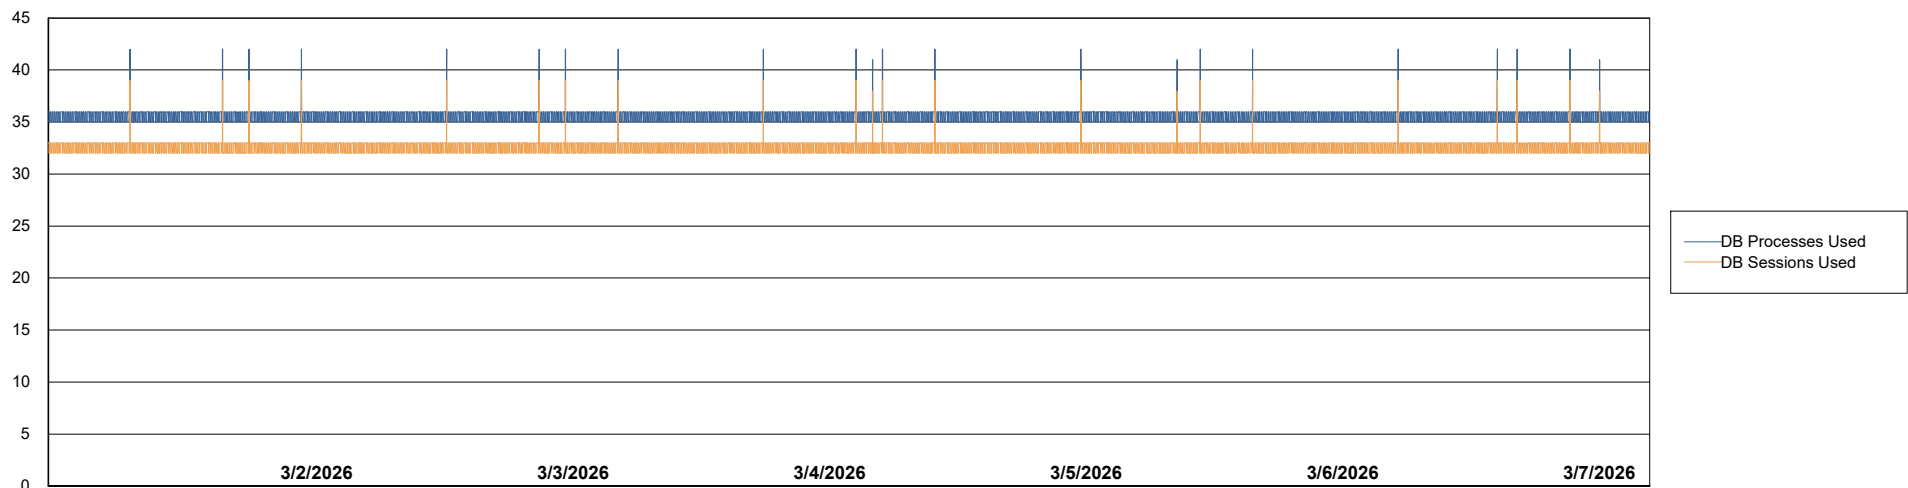

Database Performance ECL_PRD_ECLABS-TEST_HSBABS1

DB Processes Max 1,000