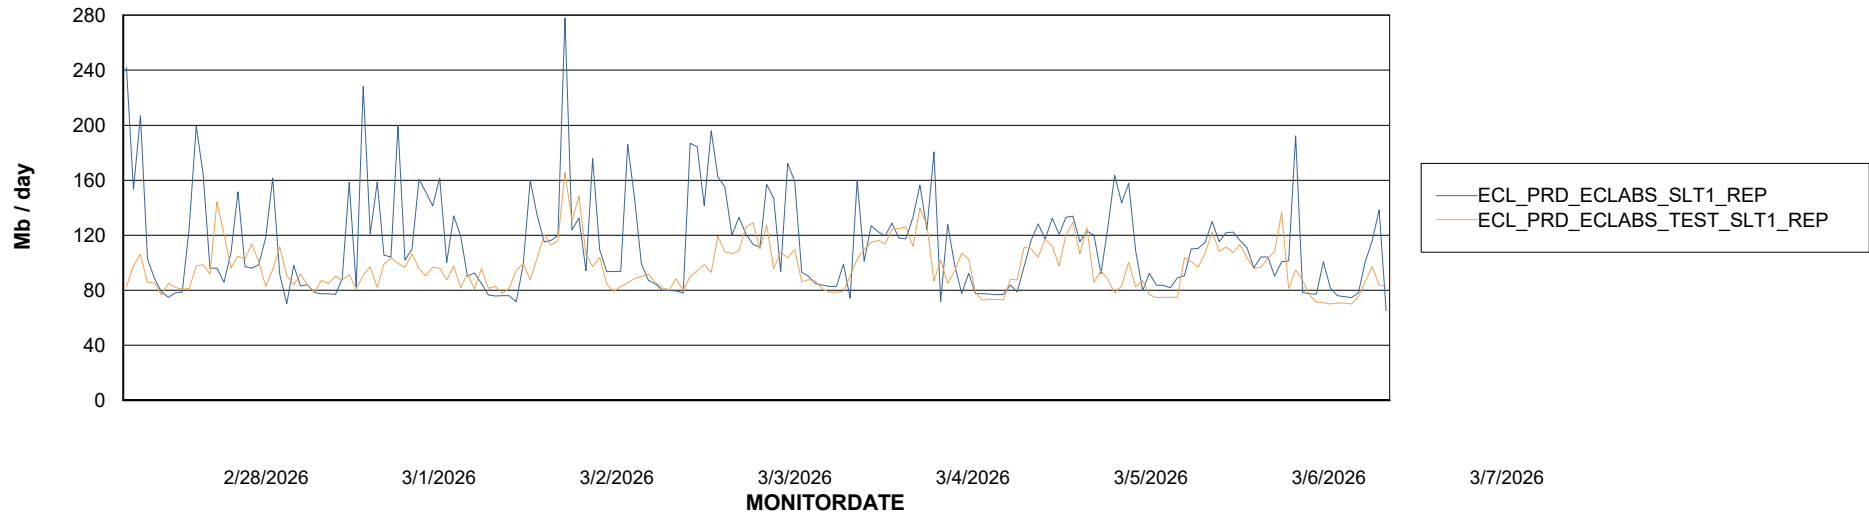

ABSSolute Application ReportServer Services

Avg memory used per ReportServer Service