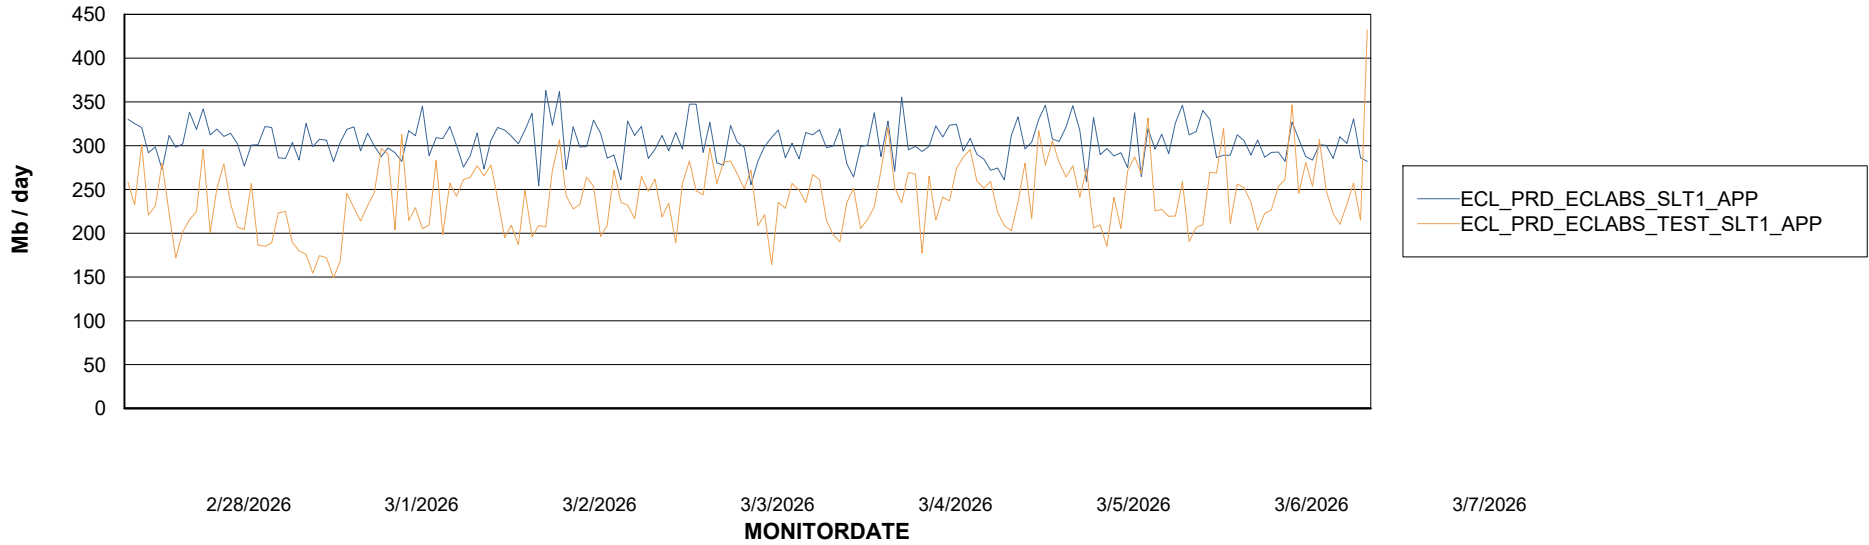

ABSSolute Application Server Services

Avg memory used per ABS Server Service