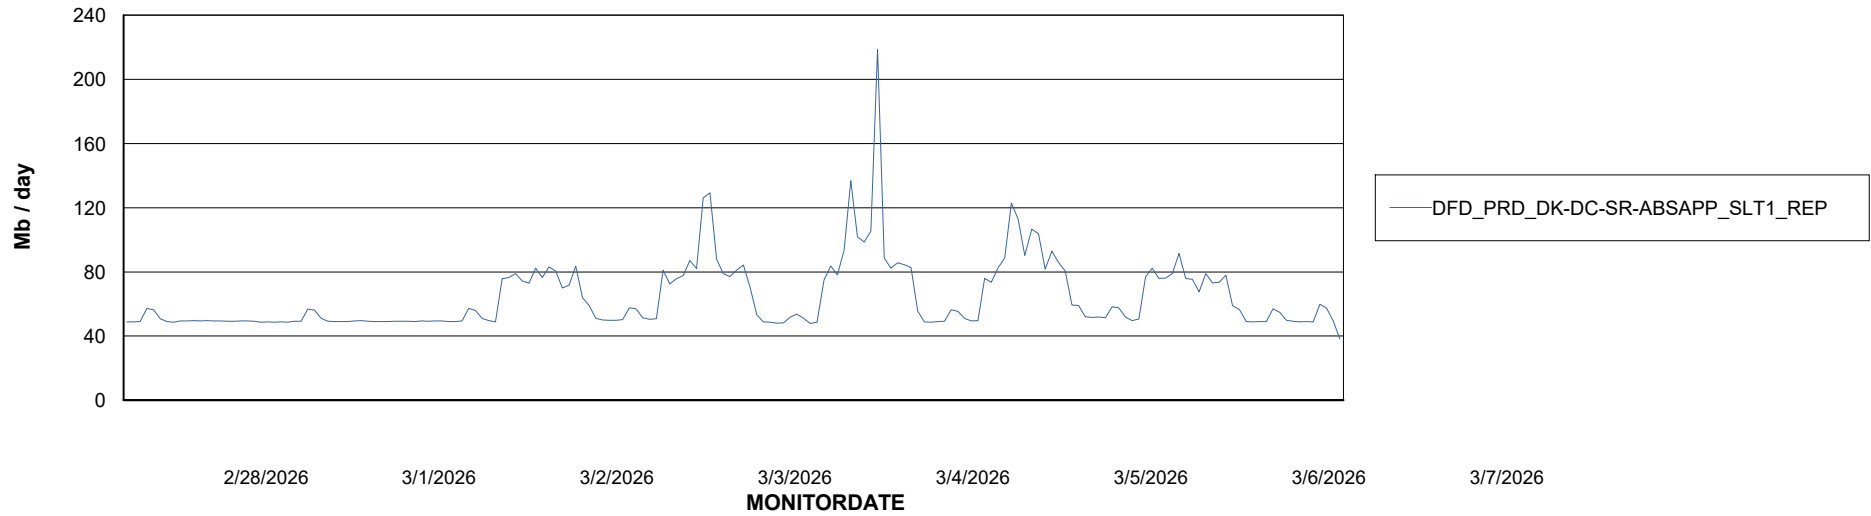

ABSSolute Application ReportServer Services

Avg memory used per ReportServer Service