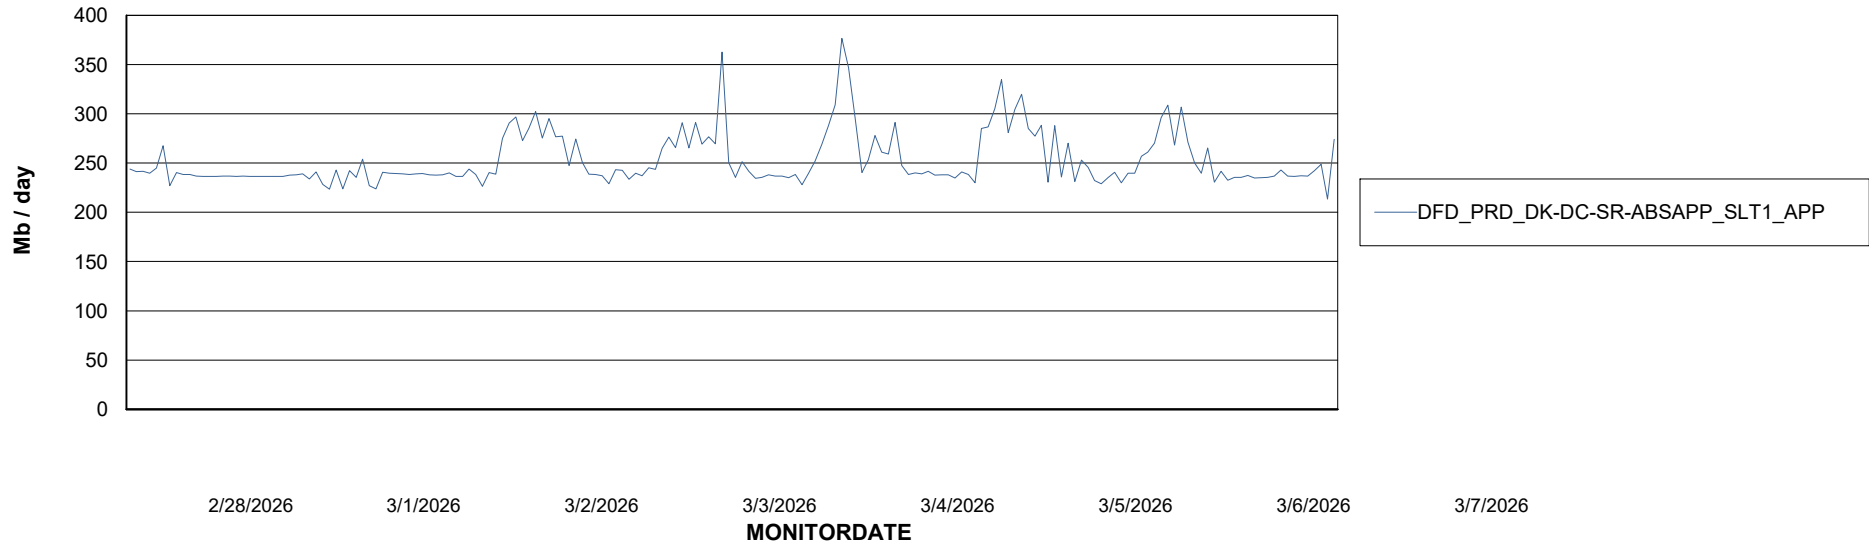

ABSSolute Application Server Services

Avg memory used per ABS Server Service