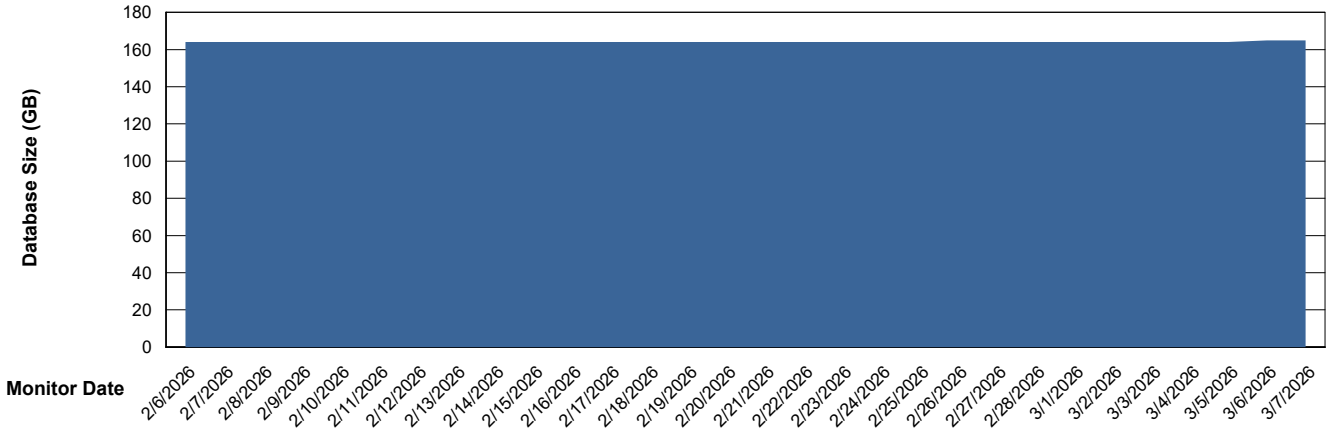

Database growth over last month

Database Tablespace DFD_PRD_DK-DC-SR-ABSDB_ABS1

Date	Tablespace Name	MaxFilesize (Gb)	Usedsize (Gb)	Percentage free
3/7/2026	ABSDATA	160	47	71
	INDX	256	105	59
3/6/2026	ABSDATA	160	47	71
	INDX	256	105	59
3/5/2026	ABSDATA	160	47	71
	INDX	256	105	59
3/4/2026	ABSDATA	160	47	71
	INDX	256	105	59
3/3/2026	ABSDATA	160	47	71
	INDX	256	105	59
3/2/2026	ABSDATA	160	47	71
	INDX	256	105	59
3/1/2026	ABSDATA	160	47	71
	INDX	256	105	59