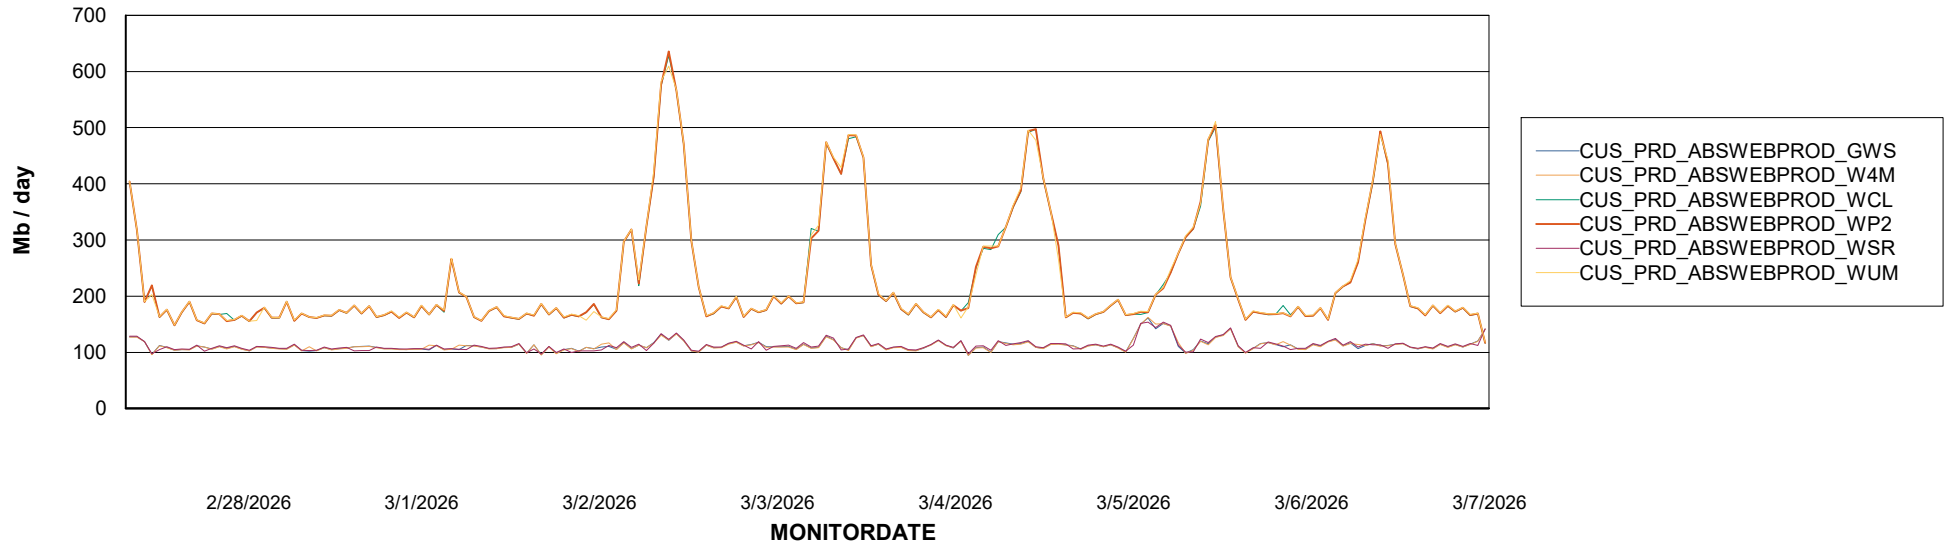

Avg memory used per ReportServer Service

Weekly SLA Customer Report

Customer CUS_Production (24/7)
Database ID 131

ABSSolute Web Component Services

Avg memory used per ABS Web component

Weekly SLA Customer Report