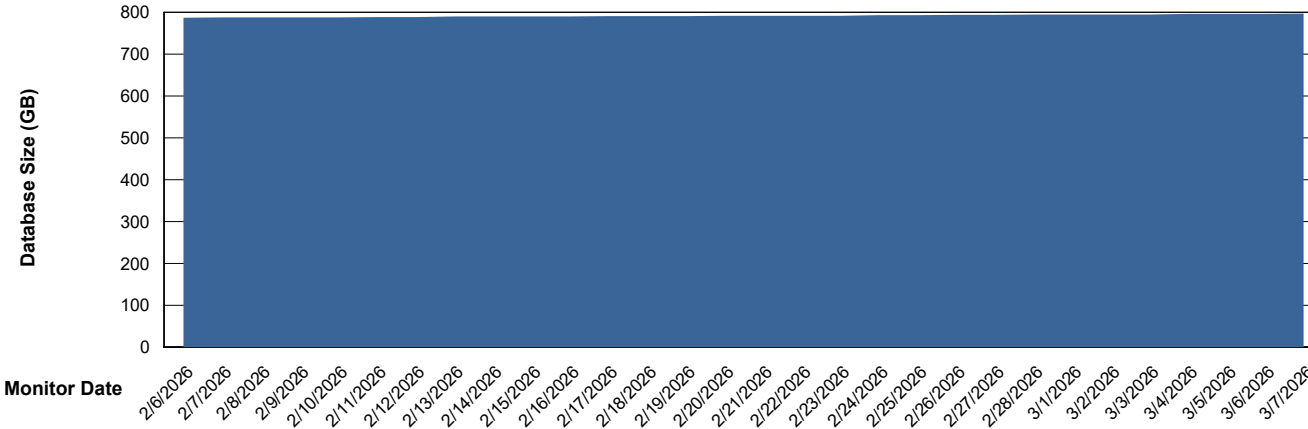

DB Processes Max 1,000

Weekly SLA Customer Report

Customer CUS_Production (24/7)
 Database ID 131

DATABASE SIZE CUS_PRD_ABSDB1_ABS1

Database growth over last month

Database Tablespace CUS_PRD_ABSDB1_ABS1

Date	Tablespace Name	MaxFilesize (Gb)	Usedsize (Gb)	Percentage free
3/7/2026	ABSDATA	384	287	25
	INDX	608	494	19
3/6/2026	ABSDATA	384	287	25
	INDX	608	493	19
3/5/2026	ABSDATA	384	287	25
	INDX	608	493	19
3/4/2026	ABSDATA	384	287	25
	INDX	608	493	19
3/3/2026	ABSDATA	384	287	25
	INDX	608	493	19
3/2/2026	ABSDATA	384	286	25
	INDX	608	492	19
3/1/2026	ABSDATA	384	286	25
	INDX	608	492	19

Weekly SLA Customer Report

Customer CUS_Production (24/7)
Database ID 131

Standby Database Health CUS_Production (24/7)

Recovery lag for last 7 days

Weekly SLA Customer Report

Customer CUS_Production (24/7)
Database ID 131