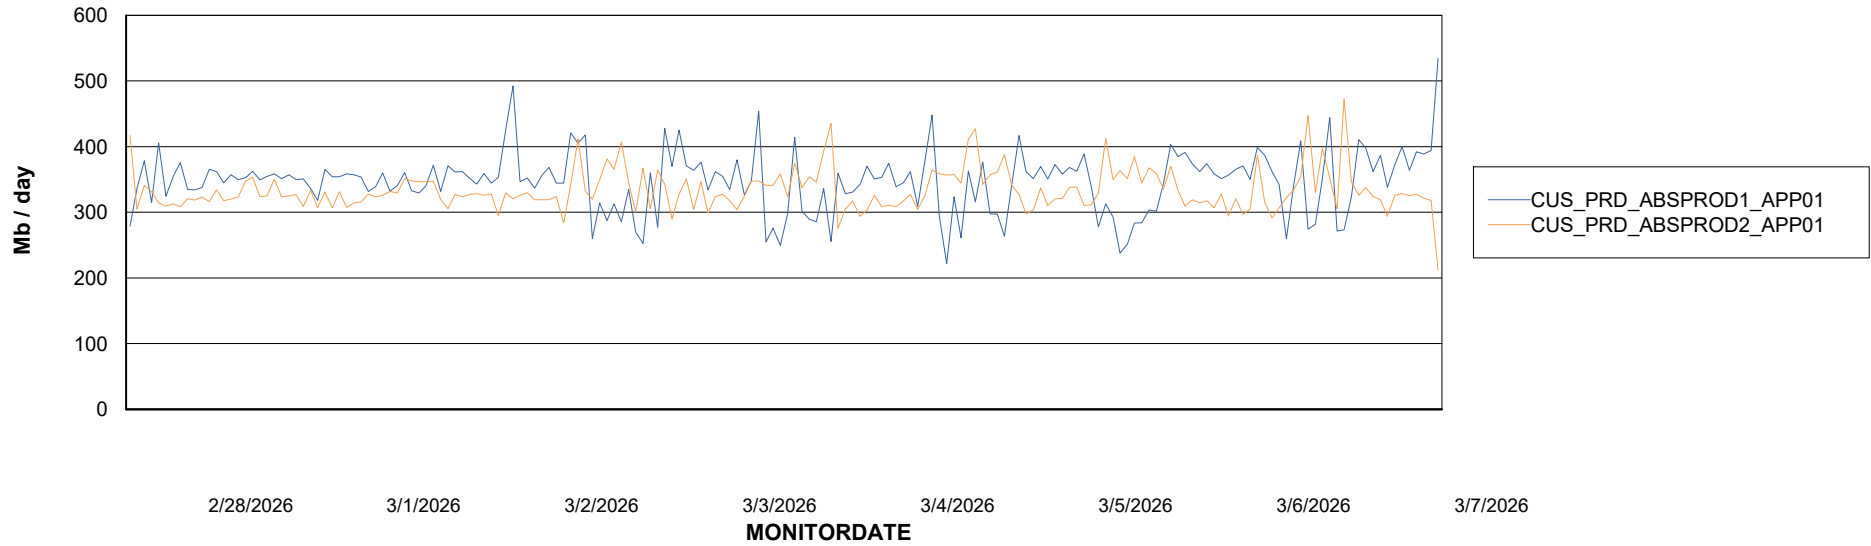

ABSSolute Application Server Services

Avg memory used per ABS Server Service