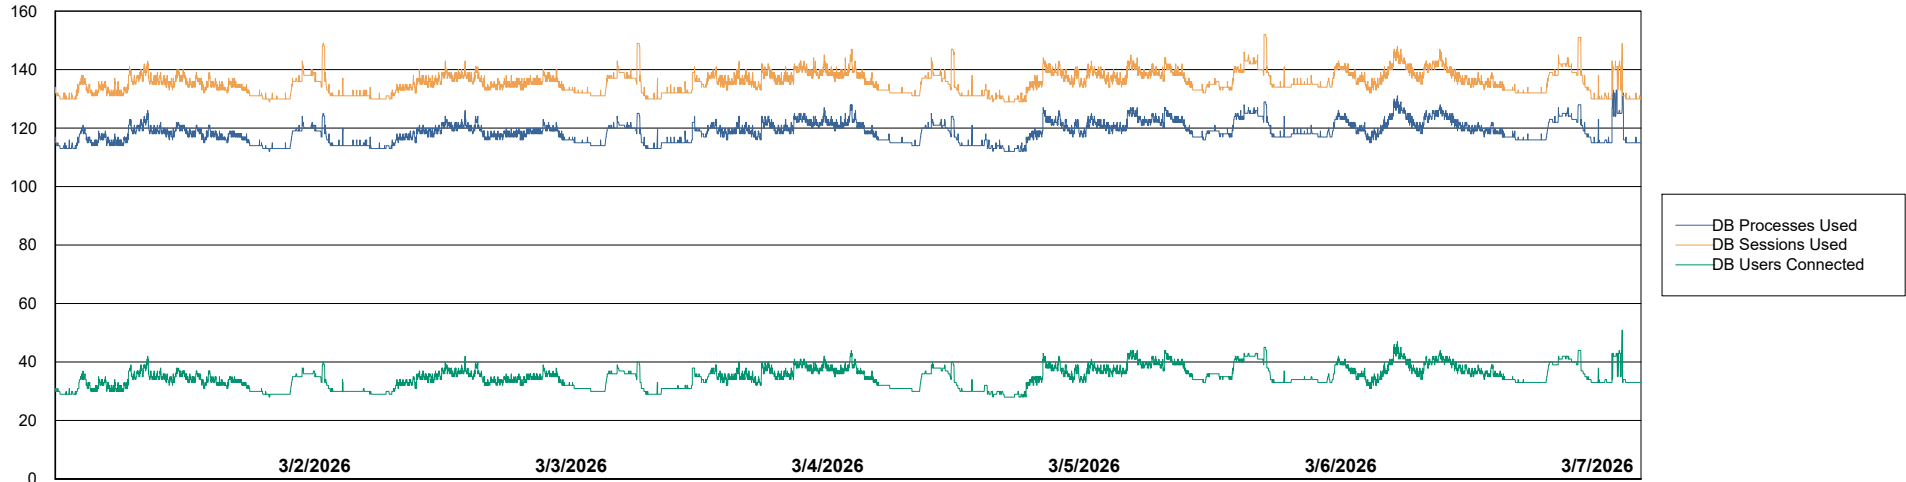

Weekly SLA Customer Report

Customer CUS_Production (24/7)
Database ID 131

Harddisk Usage CUS_PRD_ABSWEBPROD

	Free disk space on C: (%)	Total disk space on C: (Gb)	Used disk space on C: (Gb)
3/7/2026	87	199	25
3/6/2026	87	199	25
3/5/2026	87	199	25
3/4/2026	87	199	25
3/3/2026	87	199	25
3/2/2026	87	199	25
3/1/2026	87	199	25

Weekly SLA Customer Report

Customer CUS_Production (24/7)
Database ID 131

Database Performance CUS_PRD_ABSDB1_ABS1

Weekly SLA Customer Report

Customer CUS_Production (24/7)
Database ID 131

Database Performance CUS_PRD_ABSDB2_HSBABS1