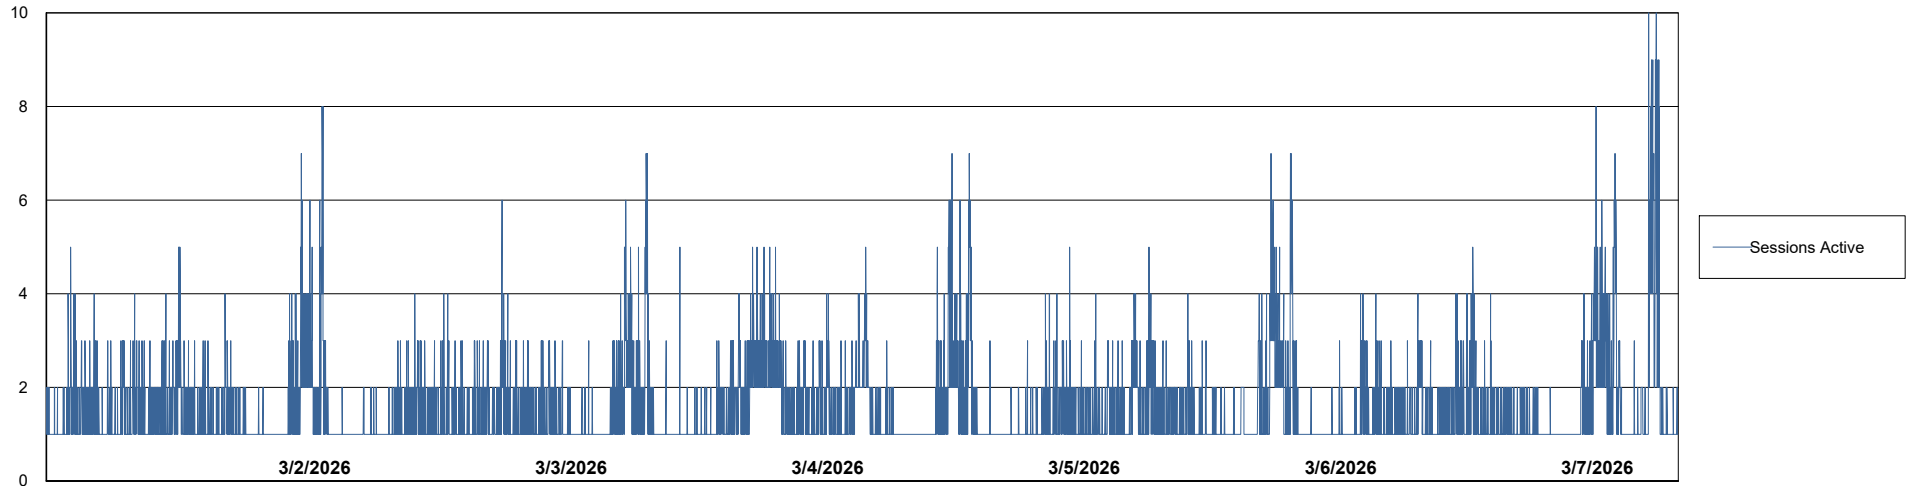

Weekly SLA Customer Report

Customer CUS_Production (24/7)
Database ID 131

Harddisk Usage CUS_PRD_ABSWEBPROD

	Free disk space on C: (%)	Total disk space on C: (Gb)	Used disk space on C: (Gb)
3/7/2026	87	199	25
3/6/2026	87	199	25
3/5/2026	87	199	25
3/4/2026	87	199	25
3/3/2026	87	199	25
3/2/2026	87	199	25
3/1/2026	87	199	25

Weekly SLA Customer Report

Customer CUS_Production (24/7)
Database ID 131

Database Performance CUS_PRD_ABSDB1_ABS1

Weekly SLA Customer Report

Customer CUS_Production (24/7)
Database ID 131

Database Performance CUS_PRD_ABSDB2_HSBABS1