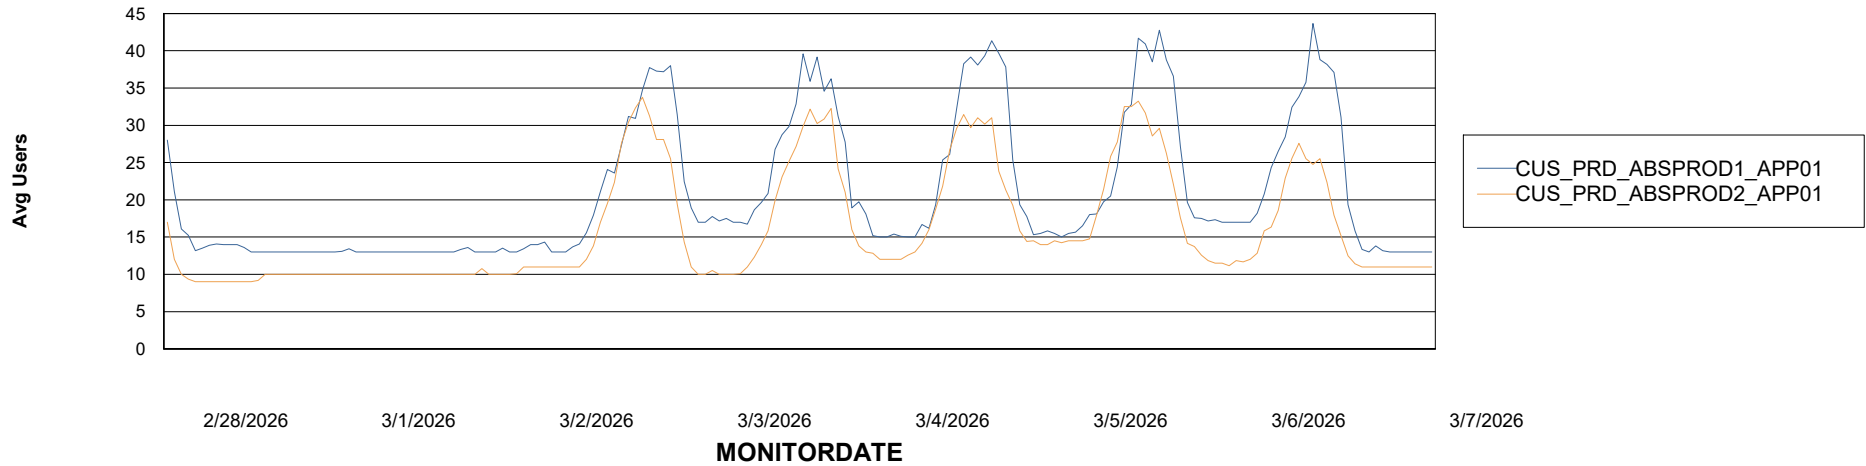

Avg users per day per ABS server