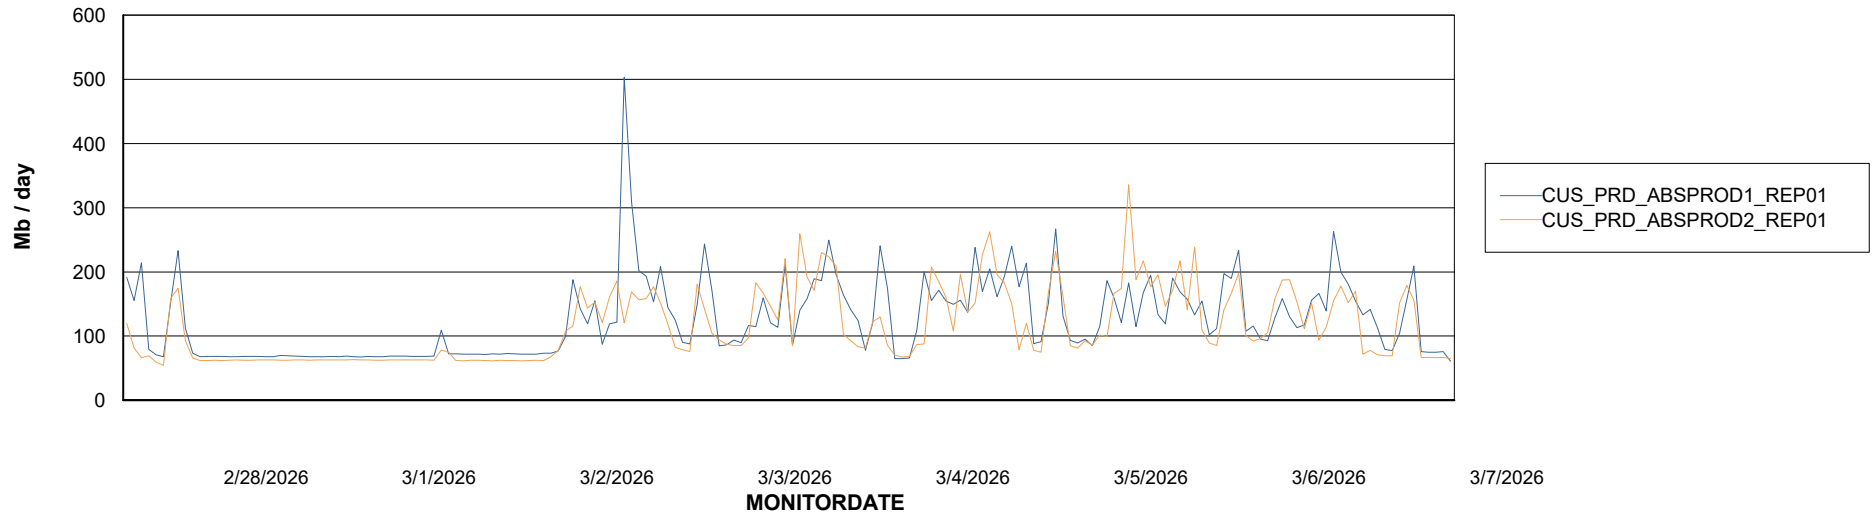

ABSSolute Application ReportServer Services

Avg memory used per ReportServer Service