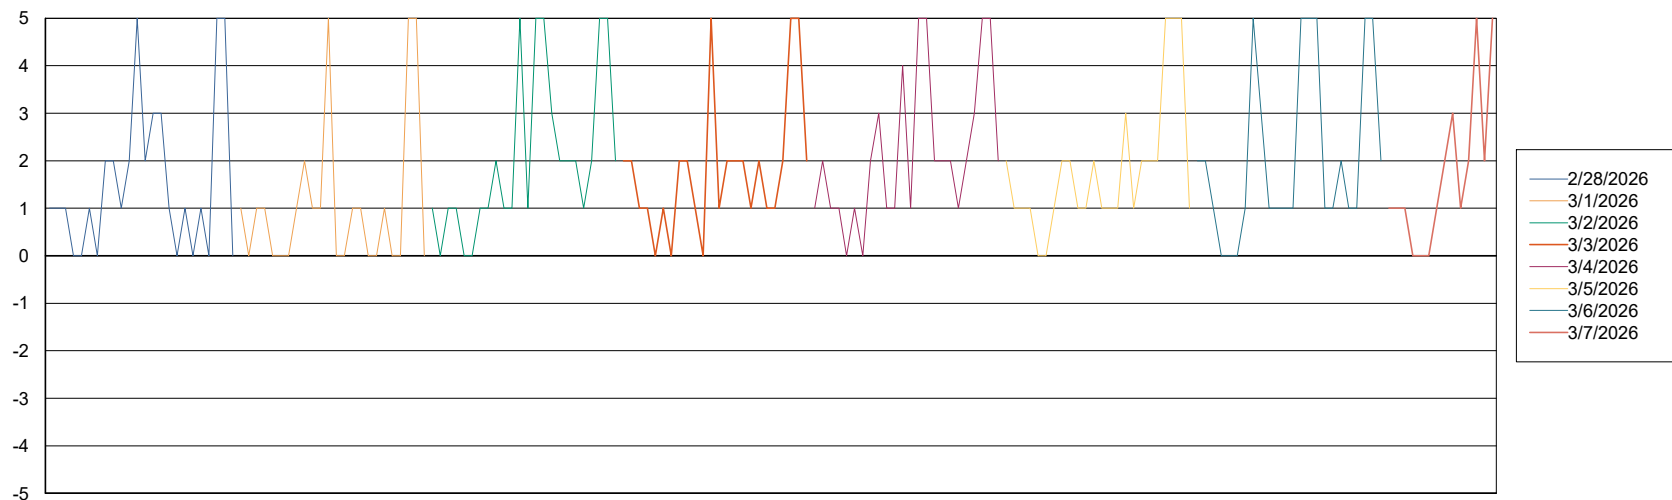

Standby Database Health CUS_Production (24/7)

Recovery lag for last 7 days