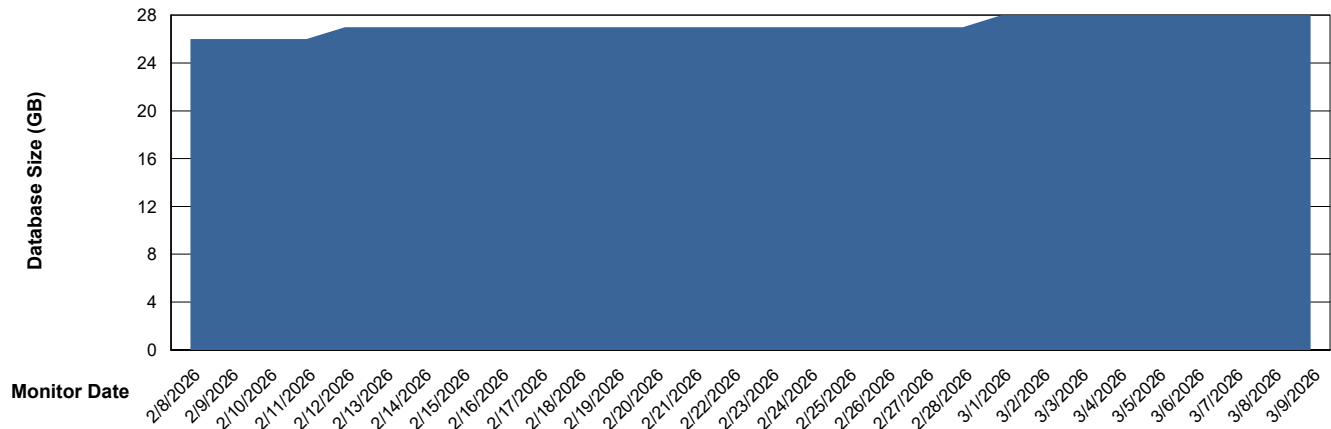

DATABASE SIZE CTR-DBS1-JED_PROD_ABS1

Database growth over last month