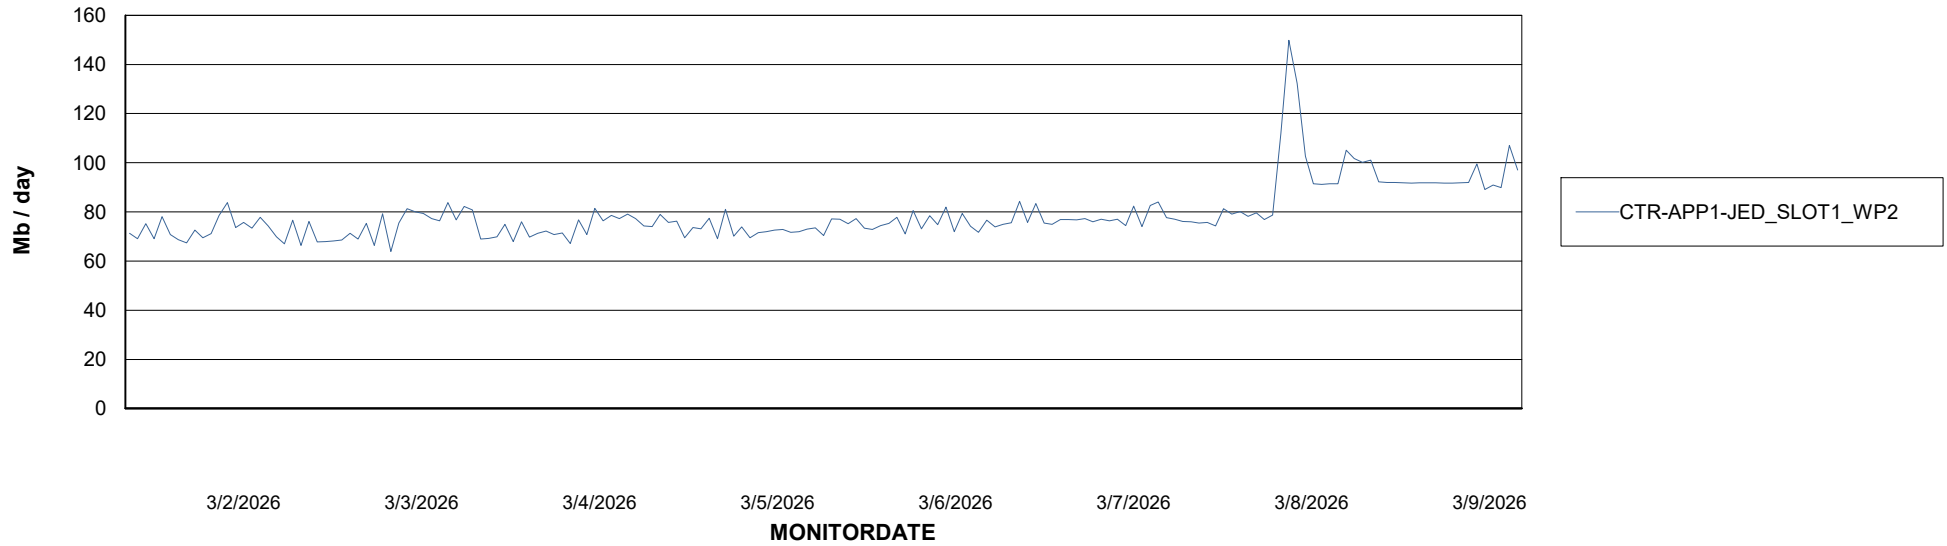

ABSSolute Web Component Services

Avg memory used per ABS Web component