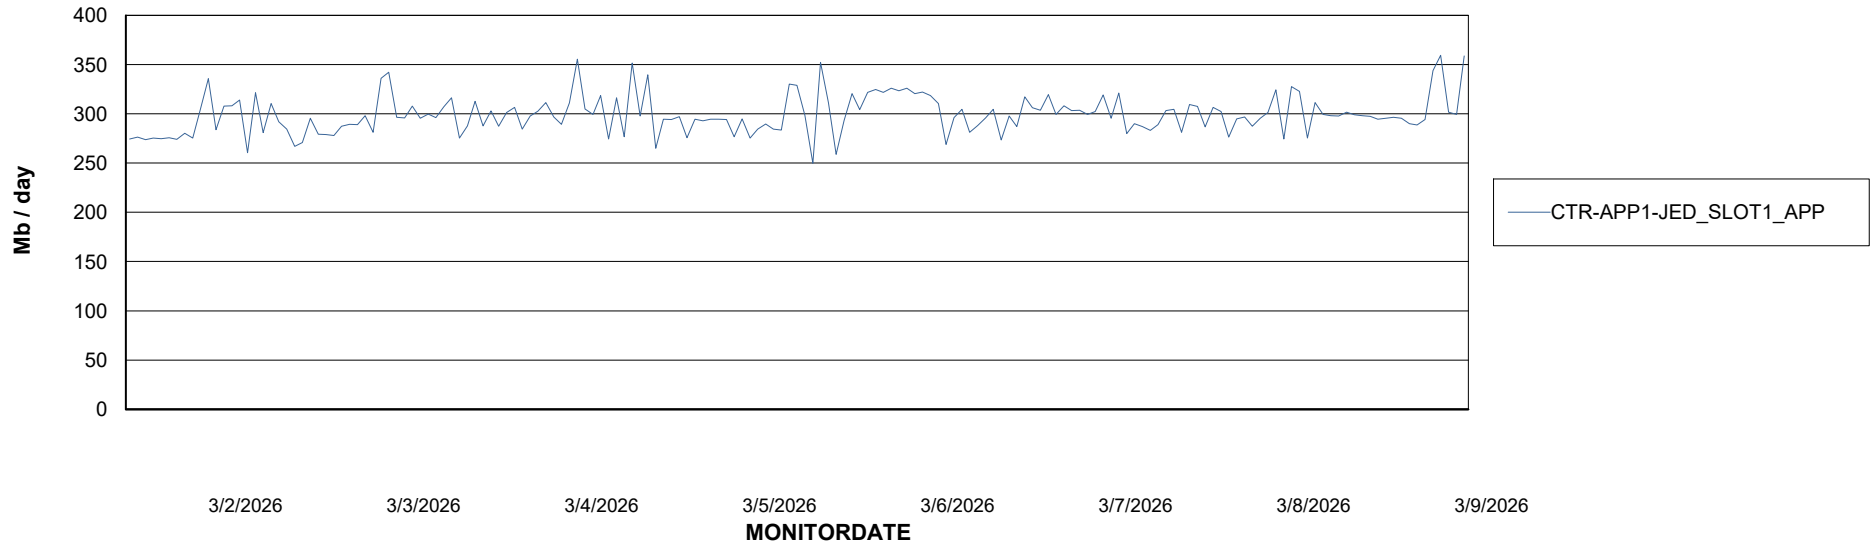

ABSSolute Application Server Services

Avg memory used per ABS Server Service