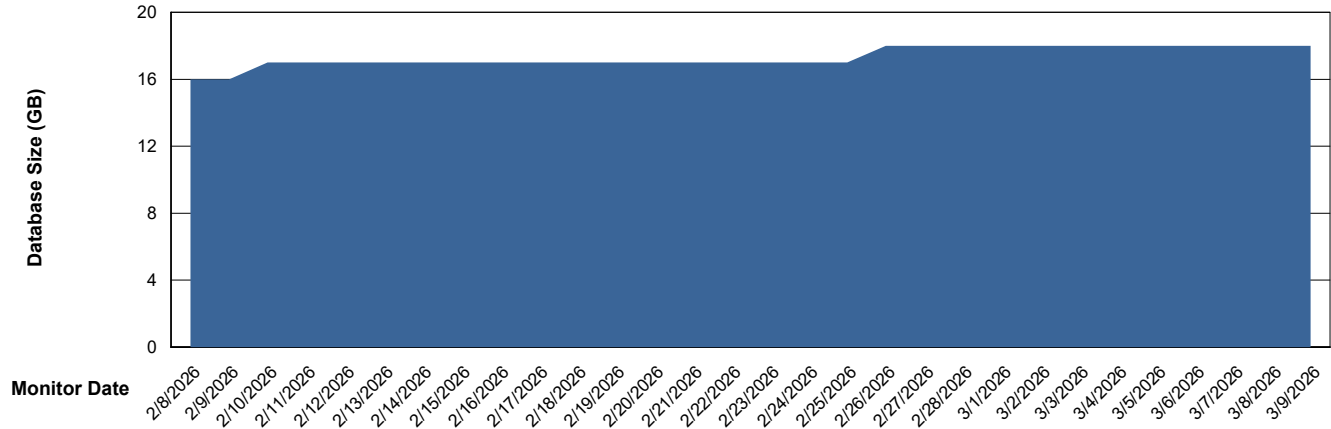

DATABASE SIZE CTR-BI-JED_ABS1

Database growth over last month