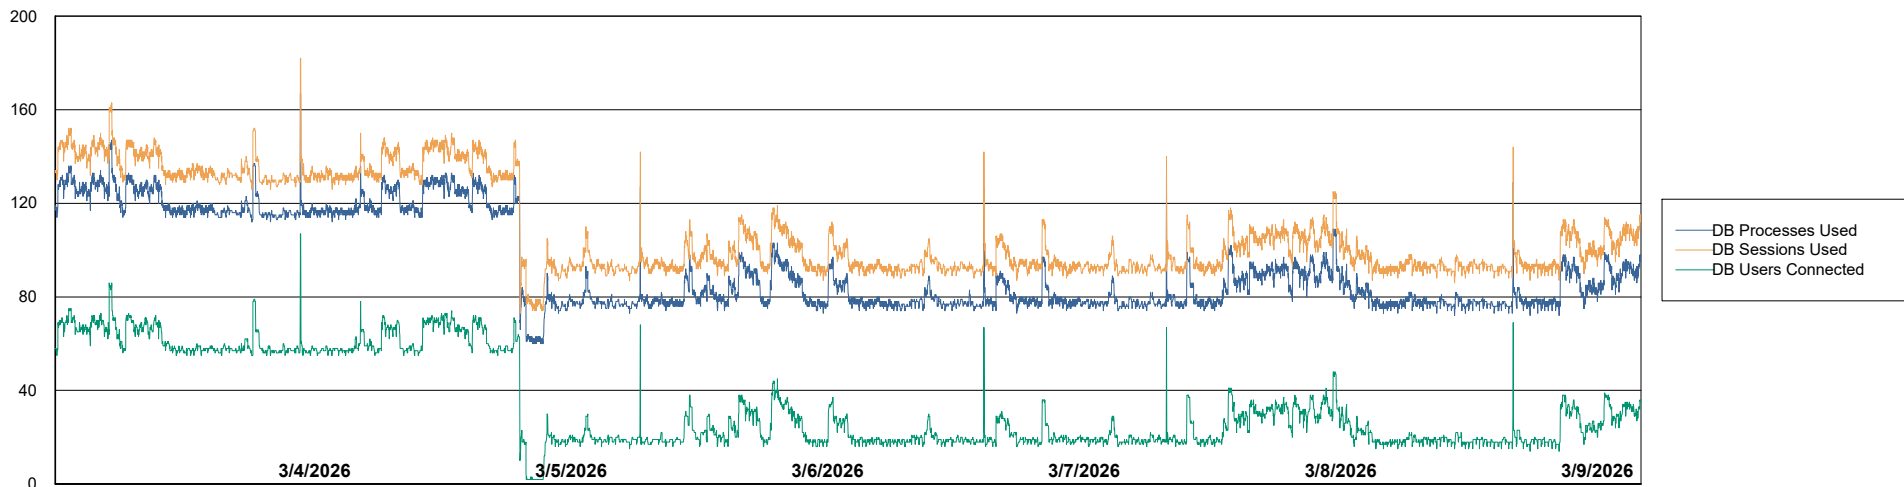

Database Performance CTR-BI-JED_ABS1