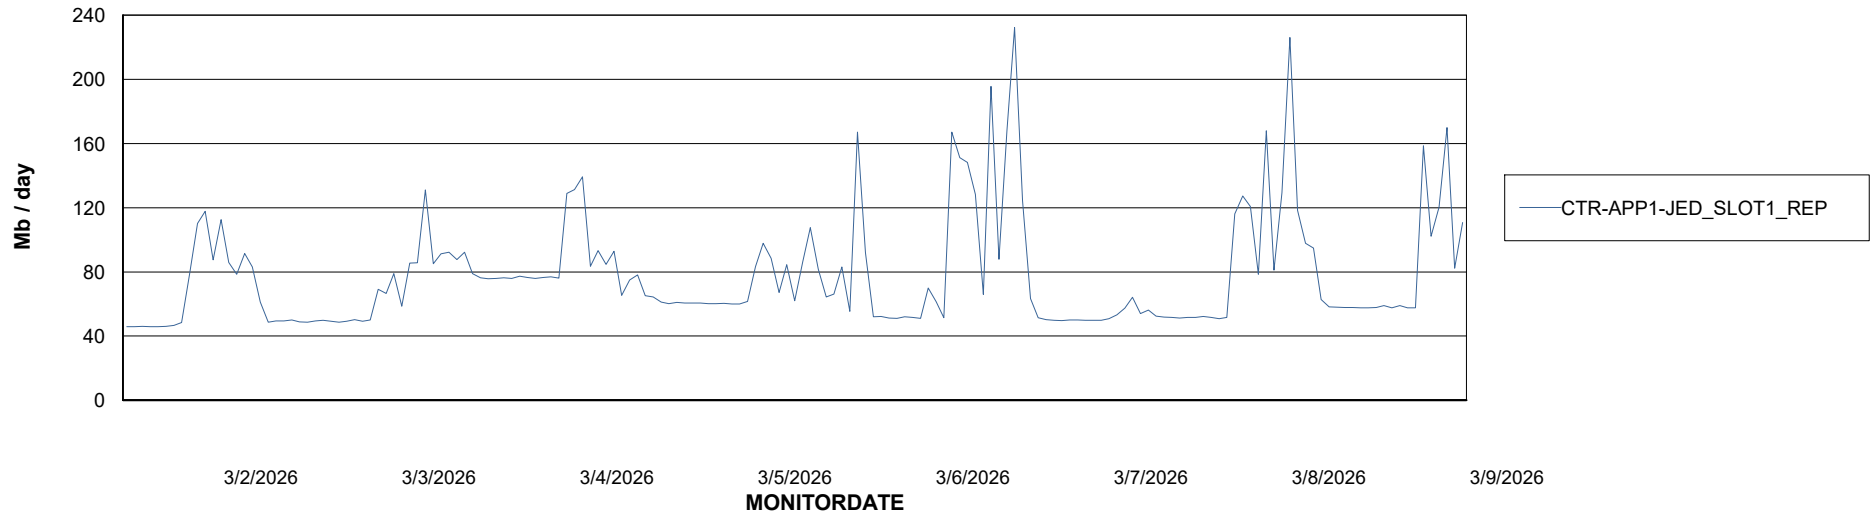

ABSSolute Application ReportServer Services

Avg memory used per ReportServer Service