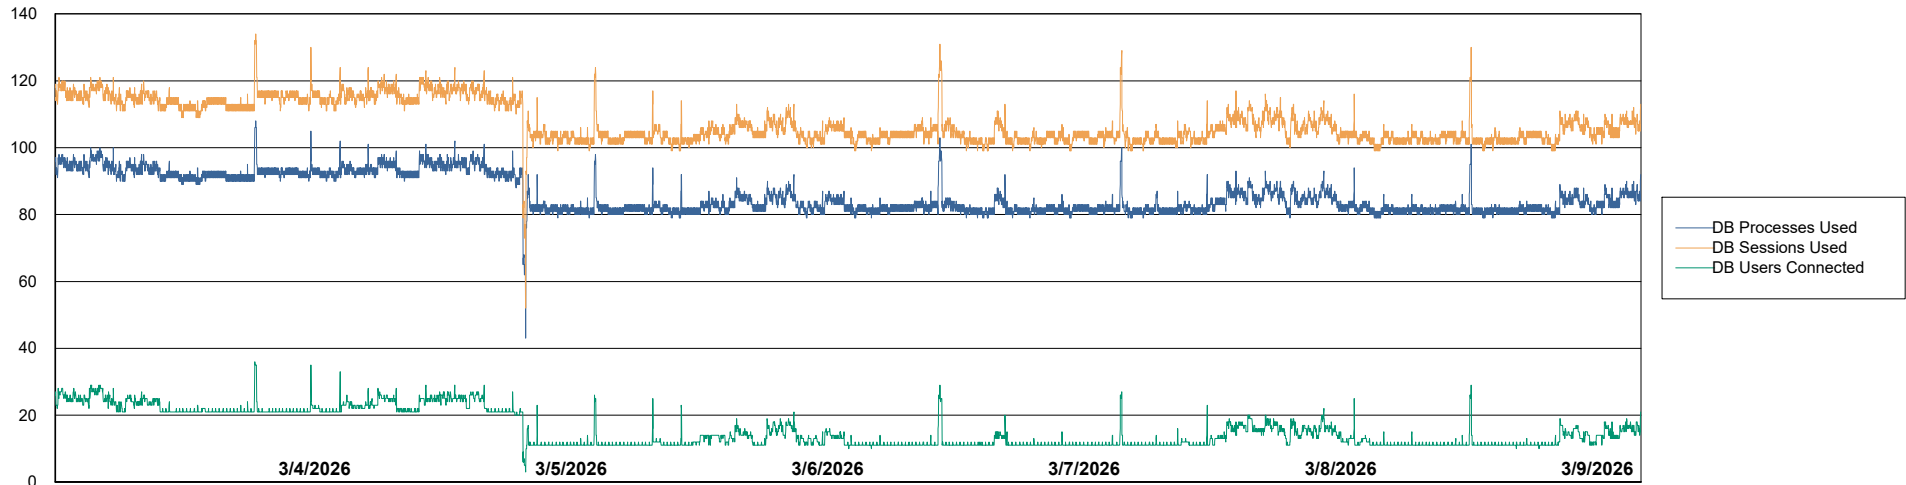

Database Performance CTR-DBS1-JED_PROD_ABS1