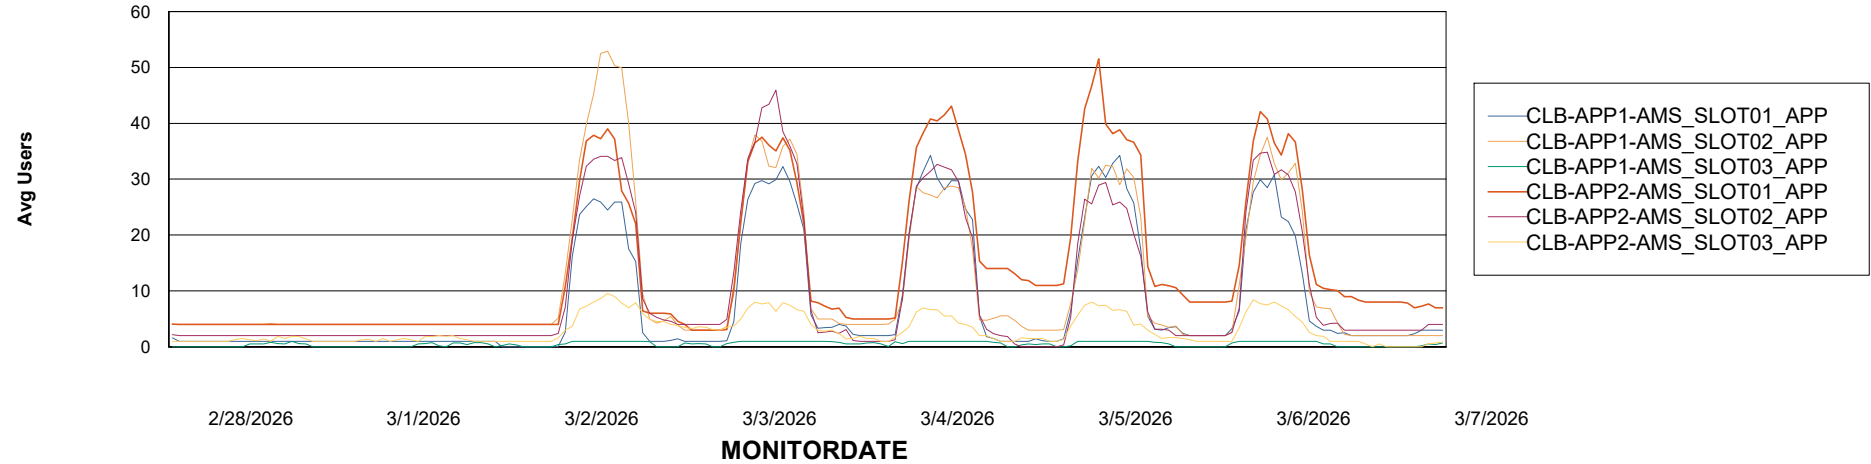

Avg users per day per ABS server