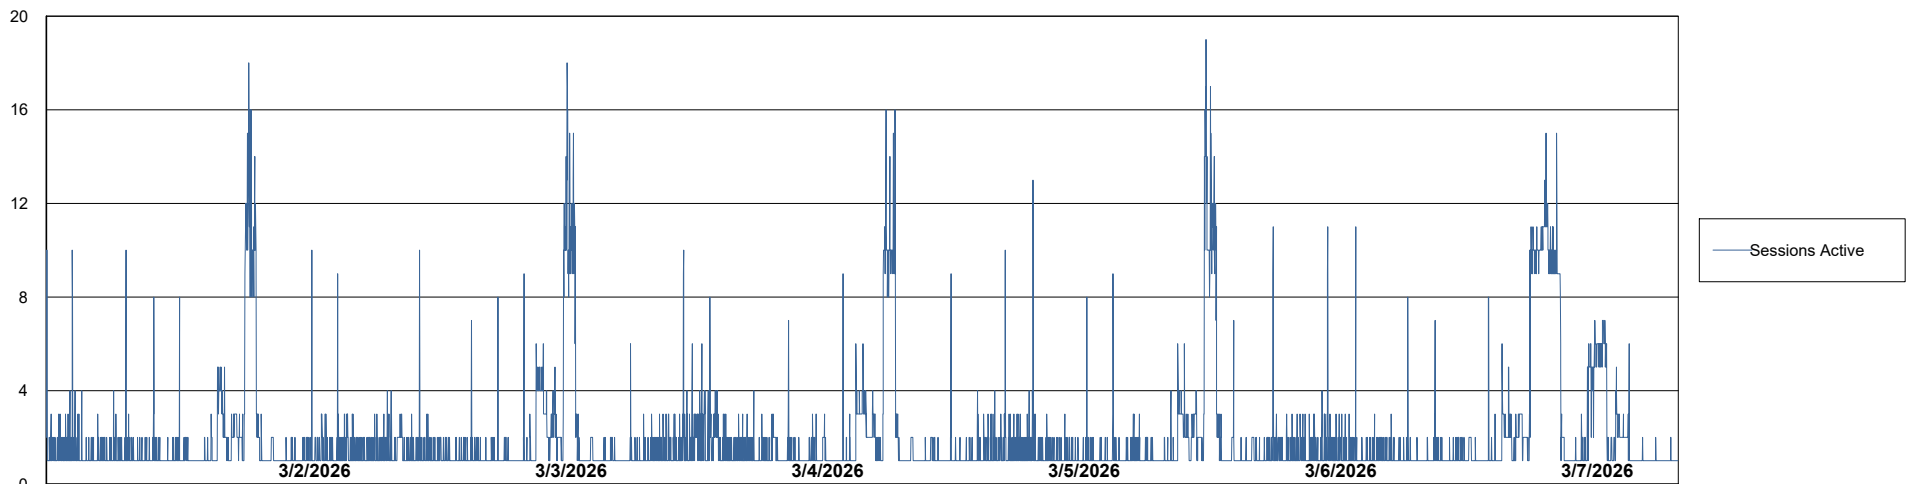

Weekly SLA Customer Report

Customer: CLB OCI AMS Production
Database ID: 196

Database Performance: CLB-BI2-AMS_ABS1_DB

Weekly SLA Customer Report

Customer: CLB OCI AMS Production
Database ID: 196

Database Performance: CLB-DBS1-AMS_PROD_ABS1