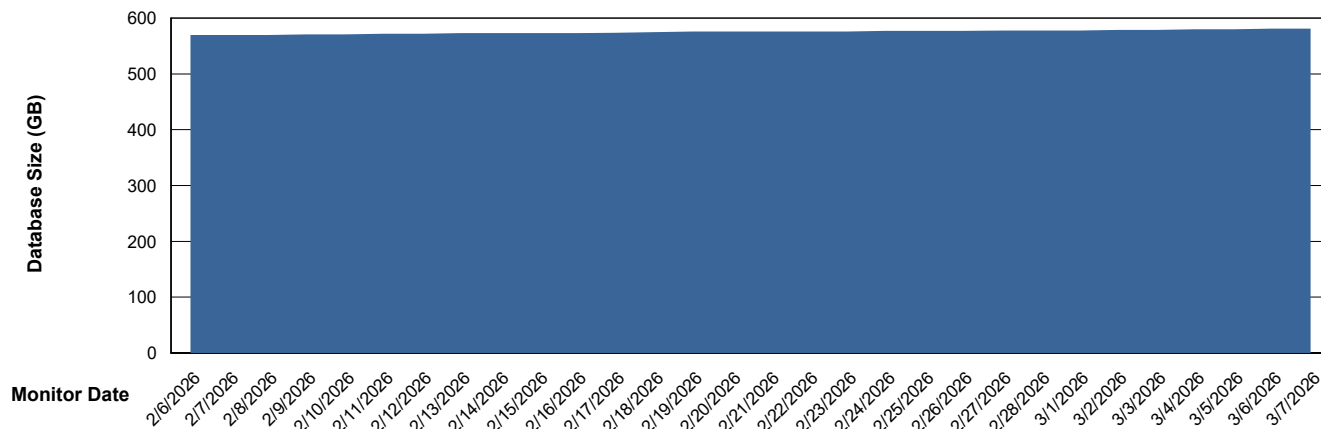

Customer CLB OCI AMS Production
Database ID 196

DATABASE SIZE CLB-BI2-AMS_ABS1_DB

Database growth over last month

DATABASE SIZE CLB-DBS1-AMS_PROD_ABS1

Database growth over last month

Weekly SLA Customer Report