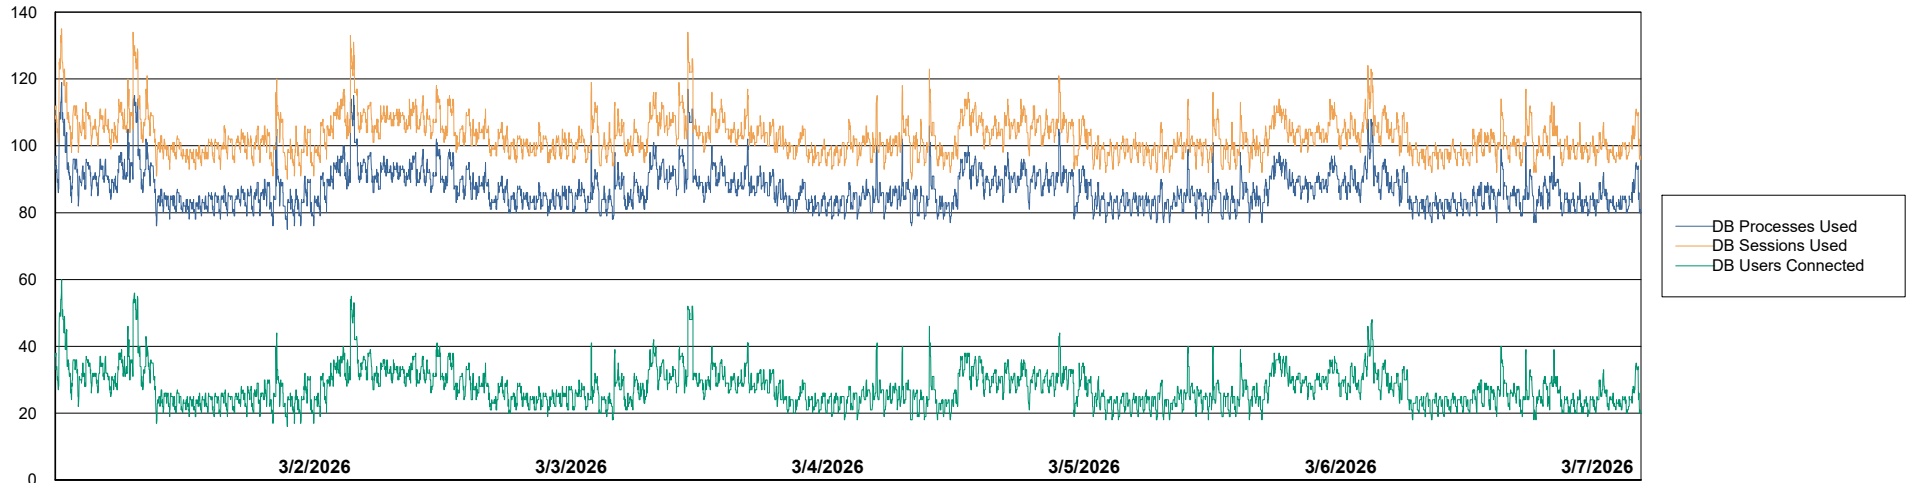

Database Performance: CLB-BI2-AMS_ABS1_DB