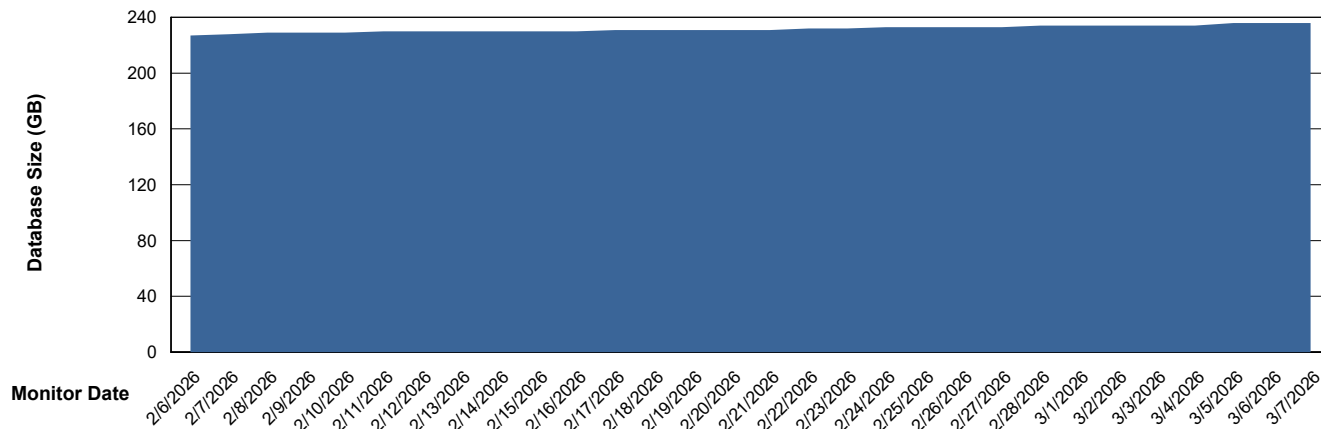

DATABASE SIZE CLB-BI2-AMS_ABS1_DB

Database growth over last month