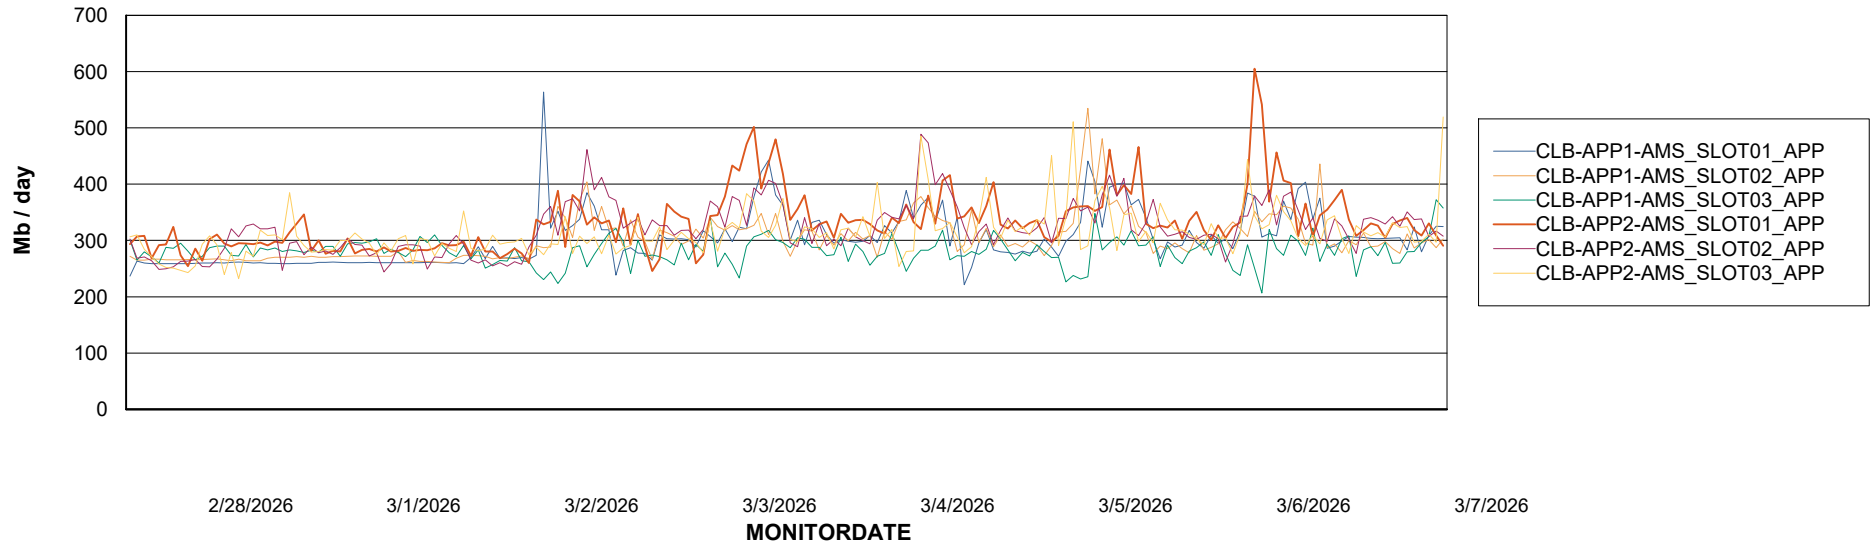

ABSSolute Application Server Services

Avg memory used per ABS Server Service