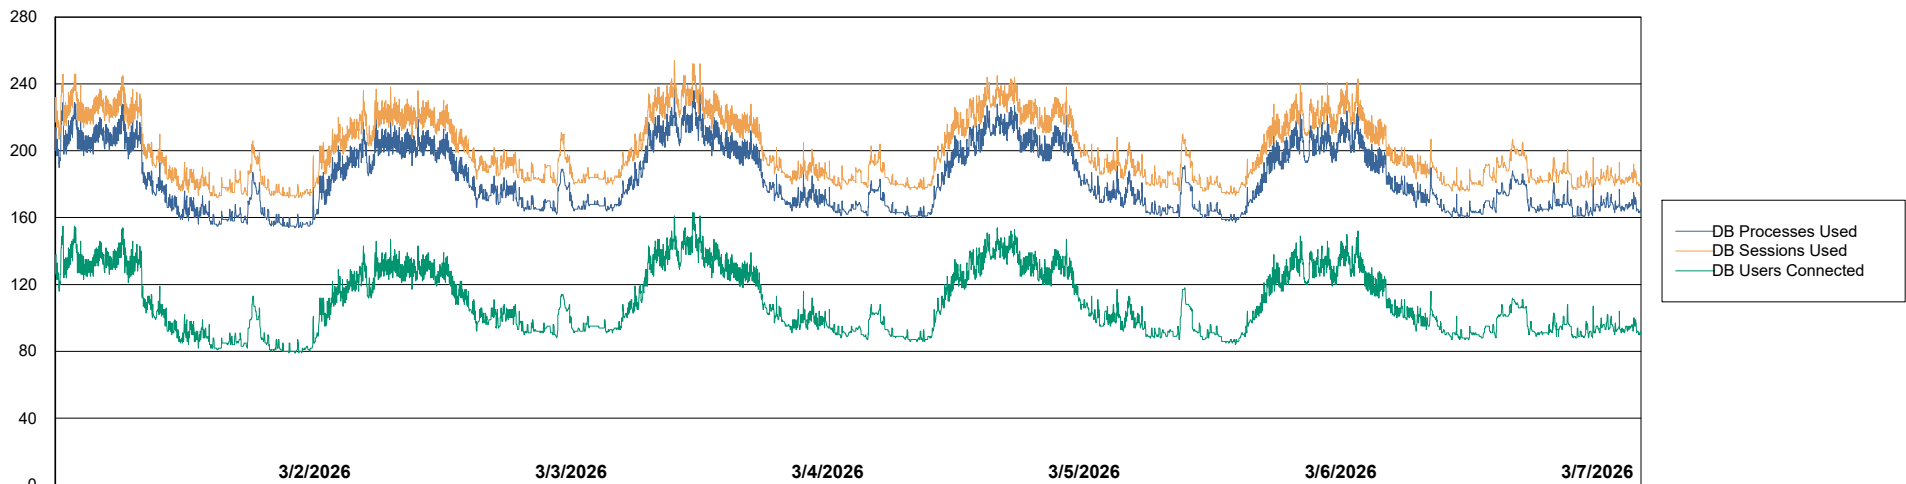

Weekly SLA Customer Report

Customer: CLB OCI AMS Production
Database ID: 196

Database Performance: CLB-BI2-AMS_ABS1_DB

Weekly SLA Customer Report

Customer: CLB OCI AMS Production
Database ID: 196

Database Performance: CLB-DBS1-AMS_PROD_ABS1