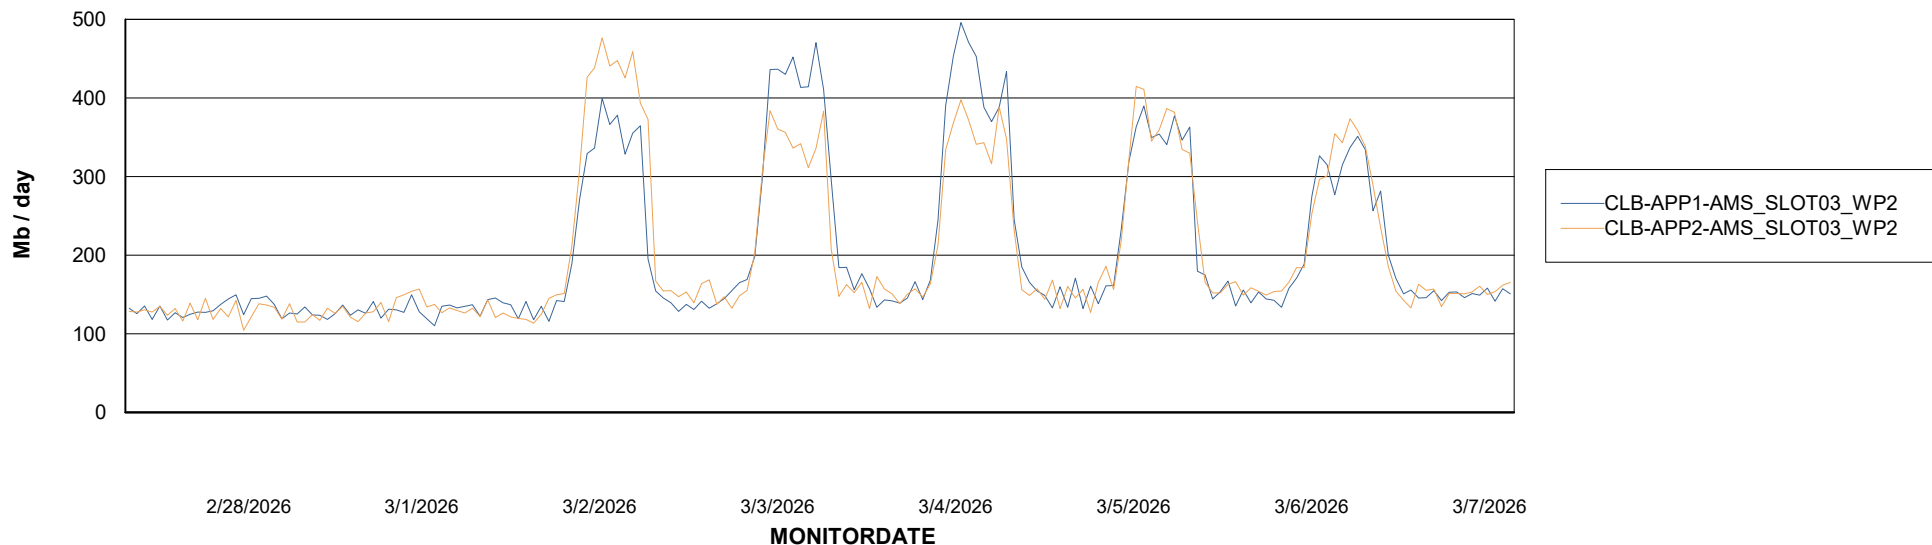

ABSSolute Web Component Services

Avg memory used per ABS Web component