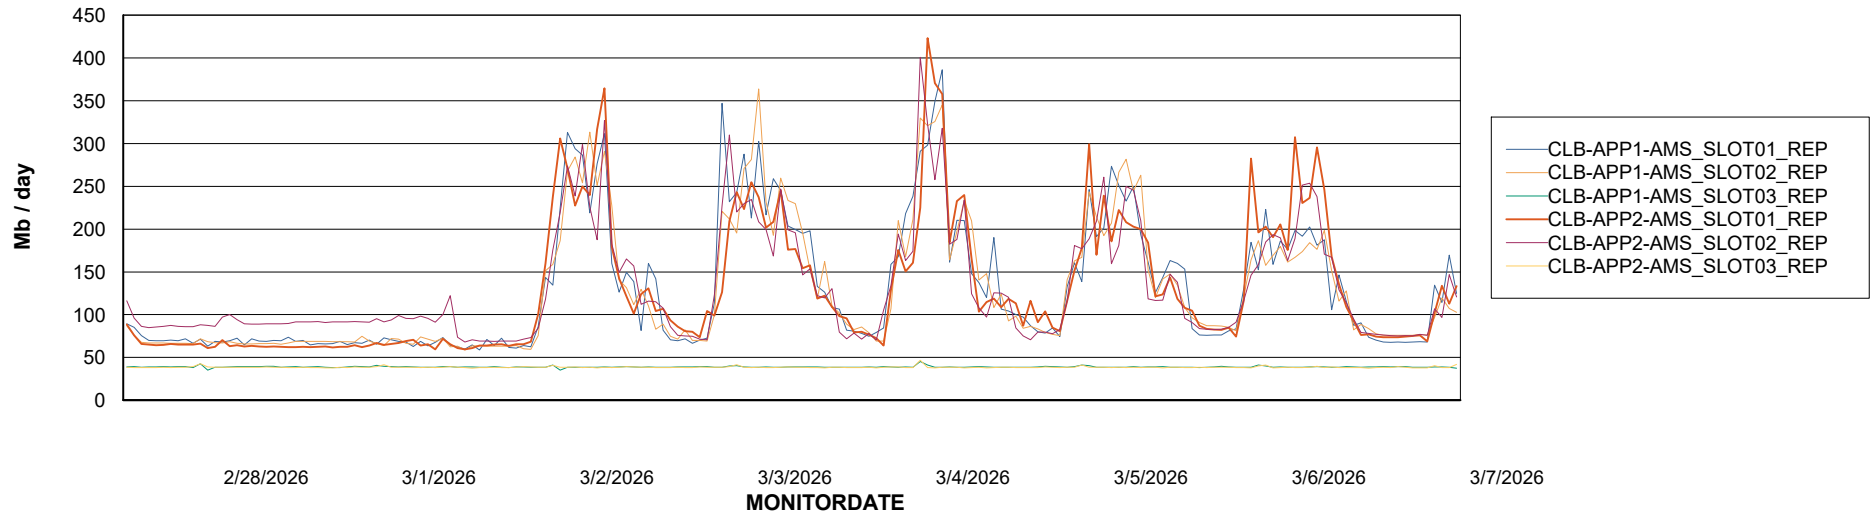

Avg memory used per ABS Server Service

Avg users per day per ABS server

Weekly SLA Customer Report

Customer CLB OCI AMS Production
Database ID 196

ABSSolute Application ReportServer Services

Avg memory used per ReportServer Service