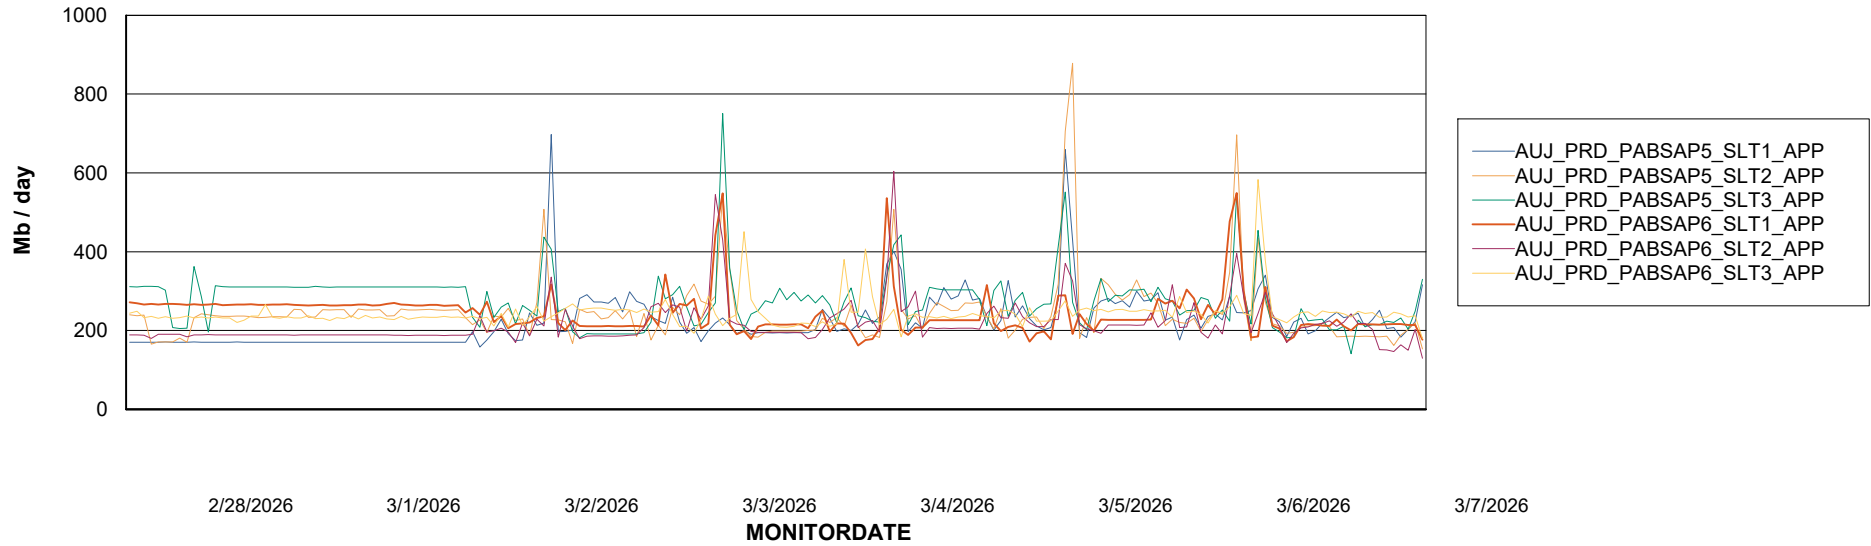

ABSSolute Application Server Services

Avg memory used per ABS Server Service