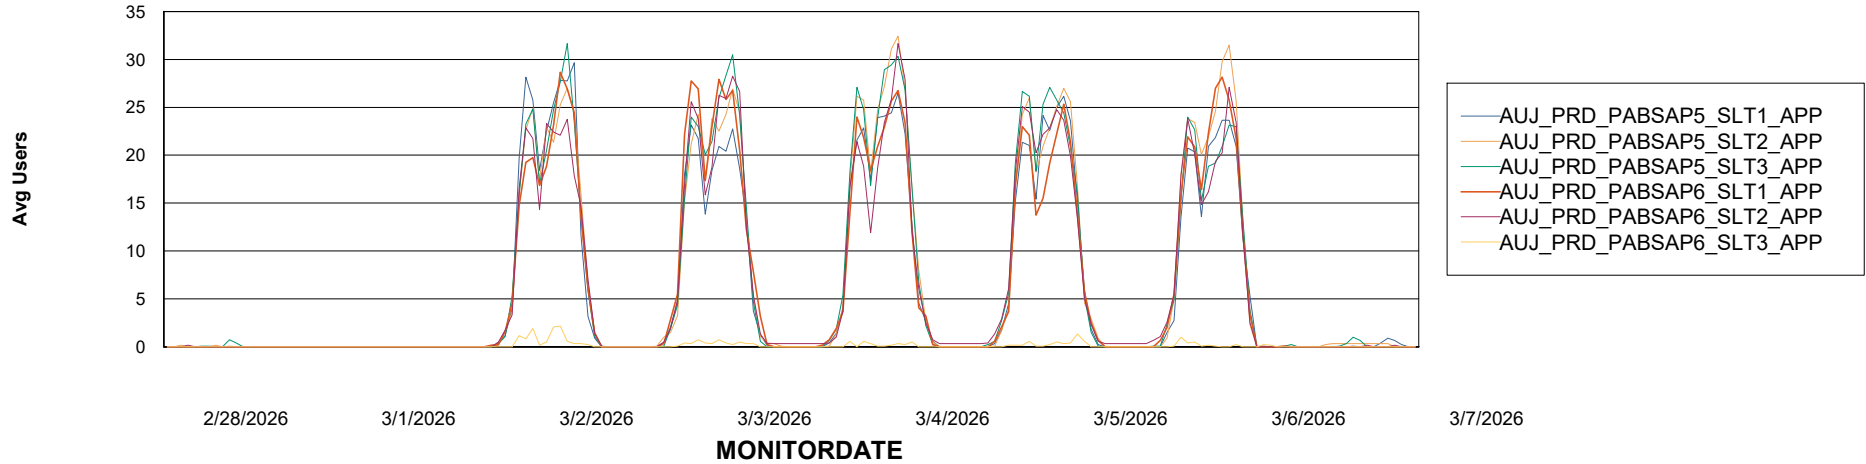

Weekly SLA Customer Report

Customer AUJ_Production
Database ID 41

ABSSolute Application Server Services

Avg memory used per ABS Server Service

Avg users per day per ABS server

Weekly SLA Customer Report

Customer AUJ_Production
Database ID 41