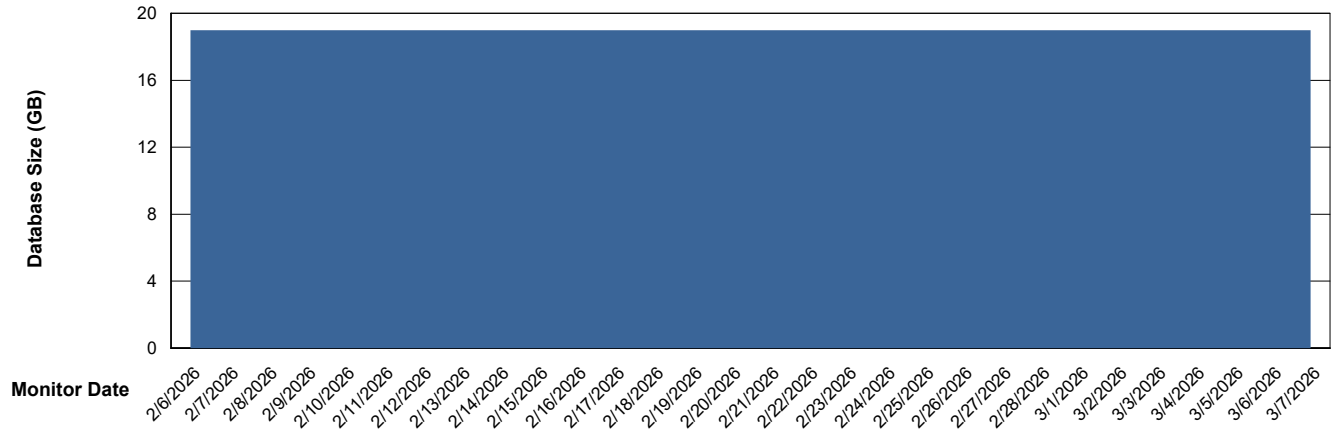

Customer AUJ_Production
Database ID 41

Database Performance AUJ_DB3_Primary

Weekly SLA Customer Report

Customer AUJ_Production
Database ID 41

DATABASE SIZE AUJ_ABSEM3_DB

Database growth over last month

DATABASE SIZE AUJ_BI3_DB

Database growth over last month

Weekly SLA Customer Report

Customer AUJ_Production
Database ID 41

DATABASE SIZE AUJ_DB3_Primary

Database growth over last month

Weekly SLA Customer Report

Customer AUJ_Production
Database ID 41