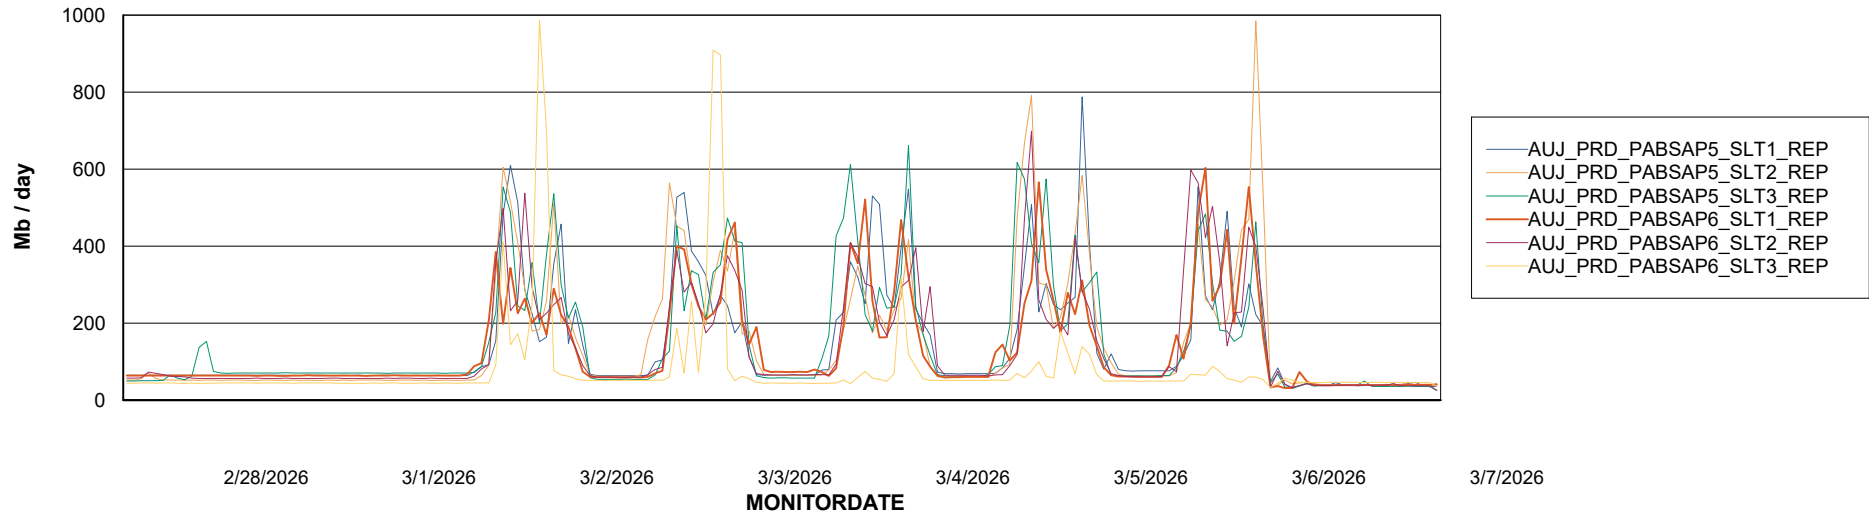

ABSSolute Application ReportServer Services

Avg memory used per ReportServer Service