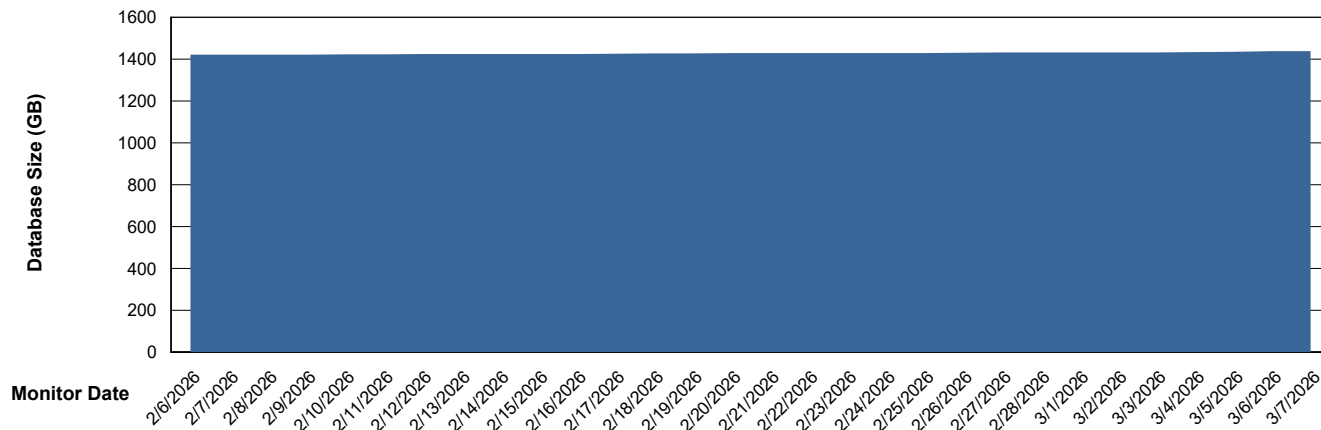

Database growth over last month

Weekly SLA Customer Report

Customer AUJ_Production
Database ID 41

DATABASE SIZE AUJ_DB3_Primary

Database growth over last month

Weekly SLA Customer Report

Customer AUJ_Production
Database ID 41