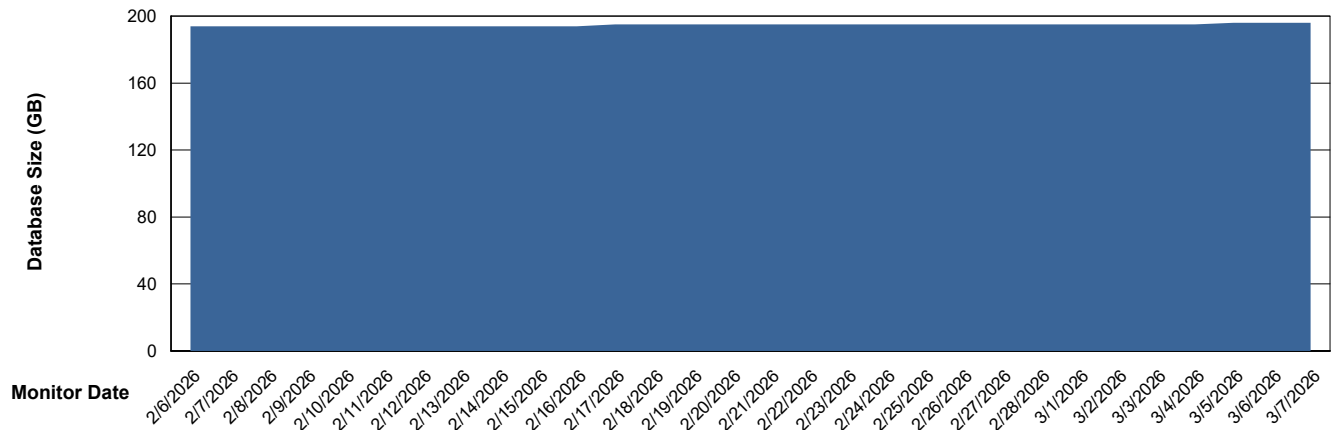

Customer AUJ_Production
Database ID 41

Database Performance AUJ_DB3_Primary

Weekly SLA Customer Report

Customer AUJ_Production
Database ID 41

DATABASE SIZE AUJ_ABSEM3_DB

Database growth over last month

DATABASE SIZE AUJ_BI3_DB

Database growth over last month

Weekly SLA Customer Report

Customer AUJ_Production
Database ID 41

DATABASE SIZE AUJ_DB3_Primary

Database growth over last month

Weekly SLA Customer Report

Customer AUJ_Production
Database ID 41