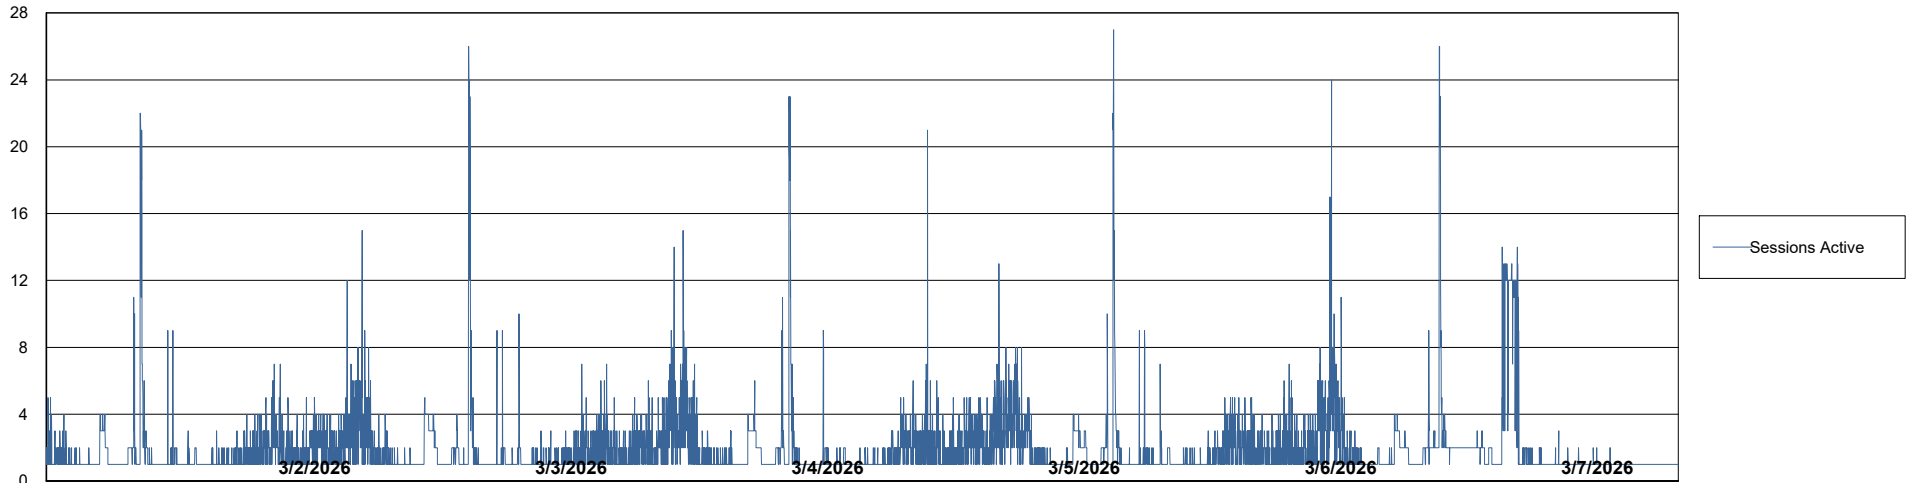

Database Performance AUJ_DB3_Primary