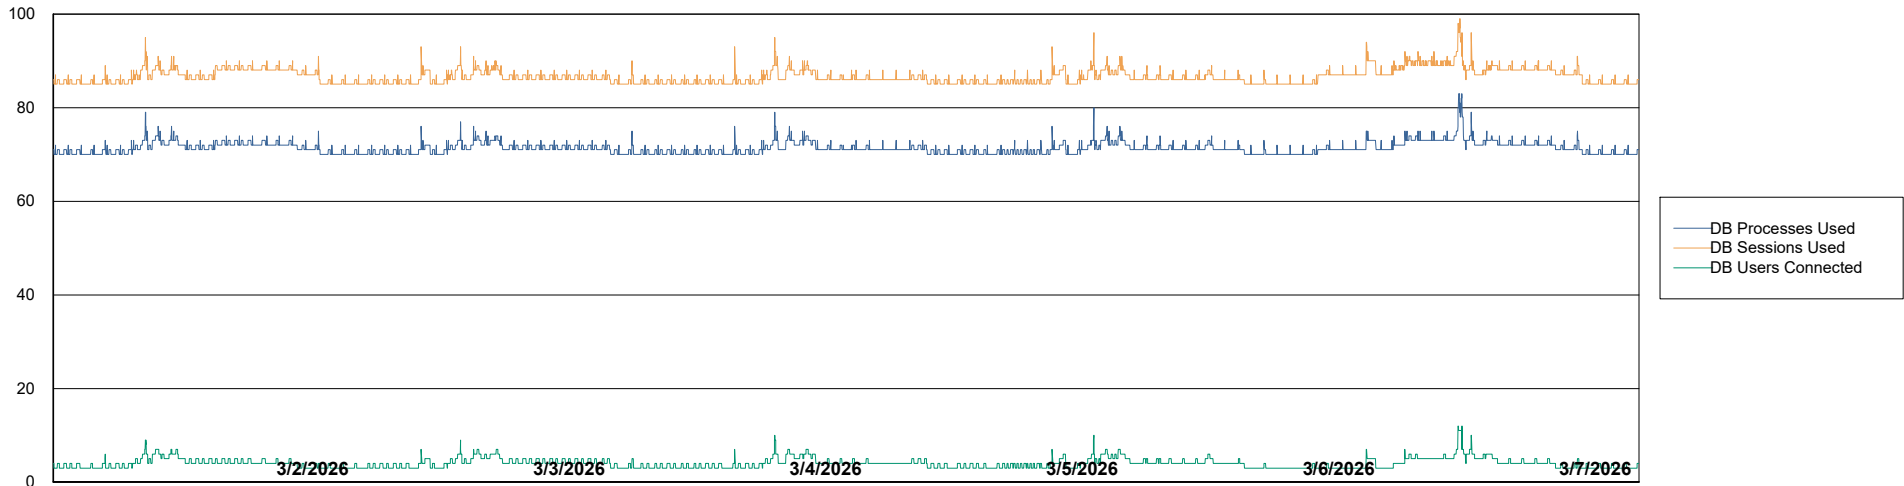

Weekly SLA Customer Report

Customer AUJ_Production
Database ID 41

Database Performance AUJ_ABSEM3_DB

Weekly SLA Customer Report

Customer AUJ_Production
Database ID 41

Database Performance AUJ_BI3_DB

Weekly SLA Customer Report