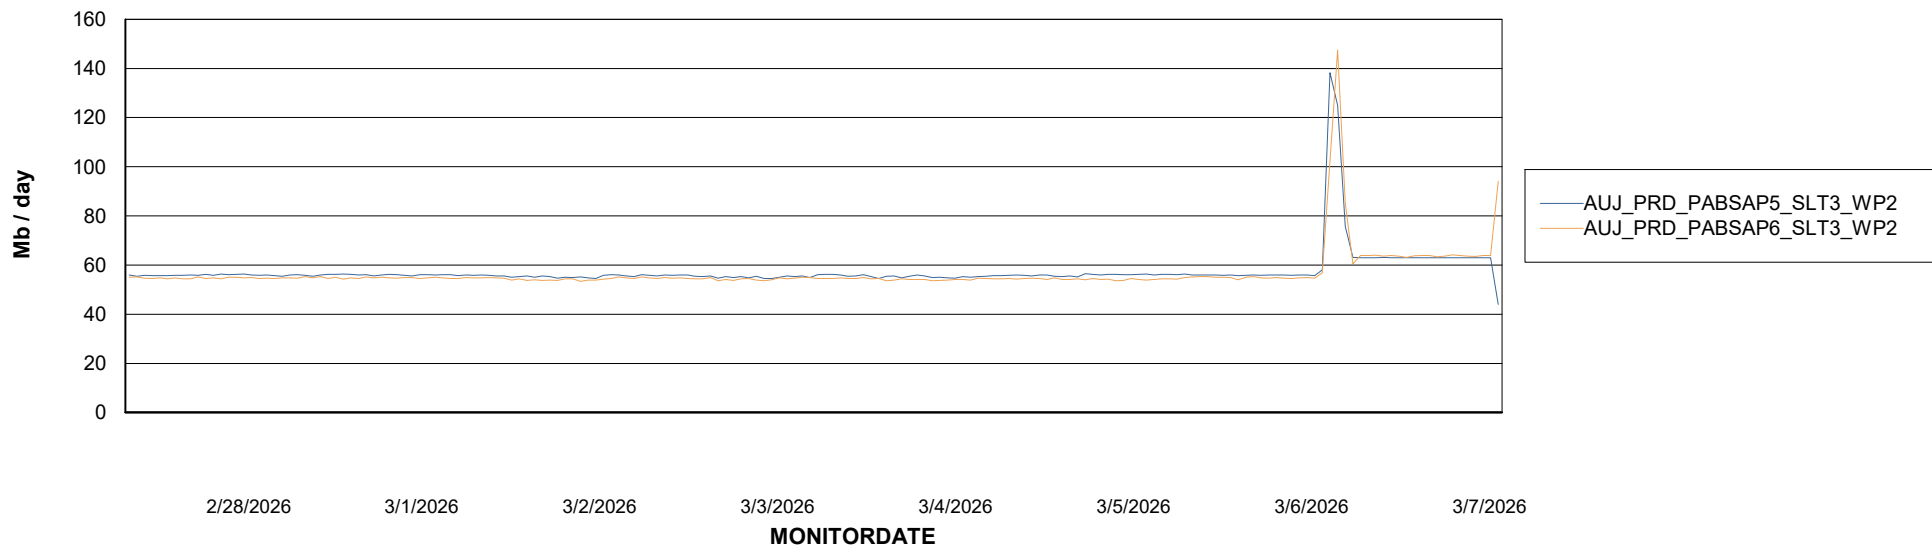

ABSSolute Application ReportServer Services

Avg memory used per ReportServer Service

Weekly SLA Customer Report

Customer AUJ_Production
Database ID 41

ABSSolute Web Component Services

Avg memory used per ABS Web component