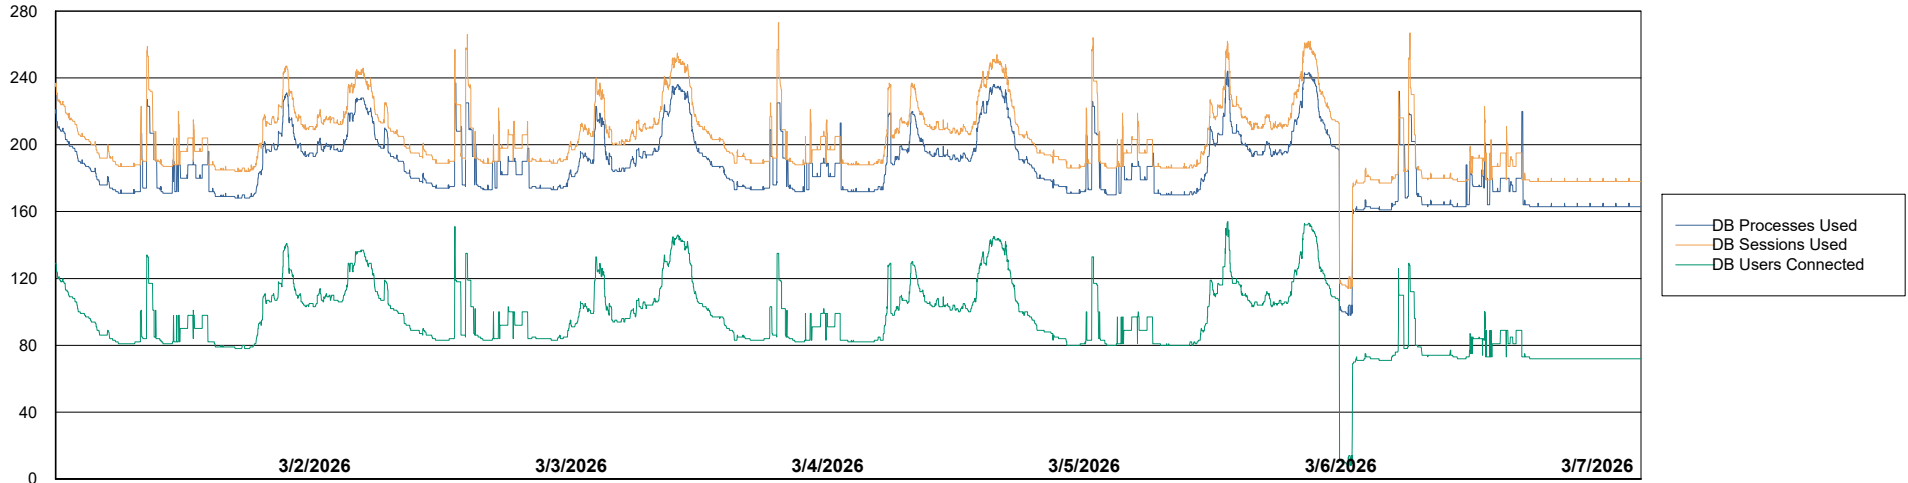

Database Performance AUJ_DB3_Primary