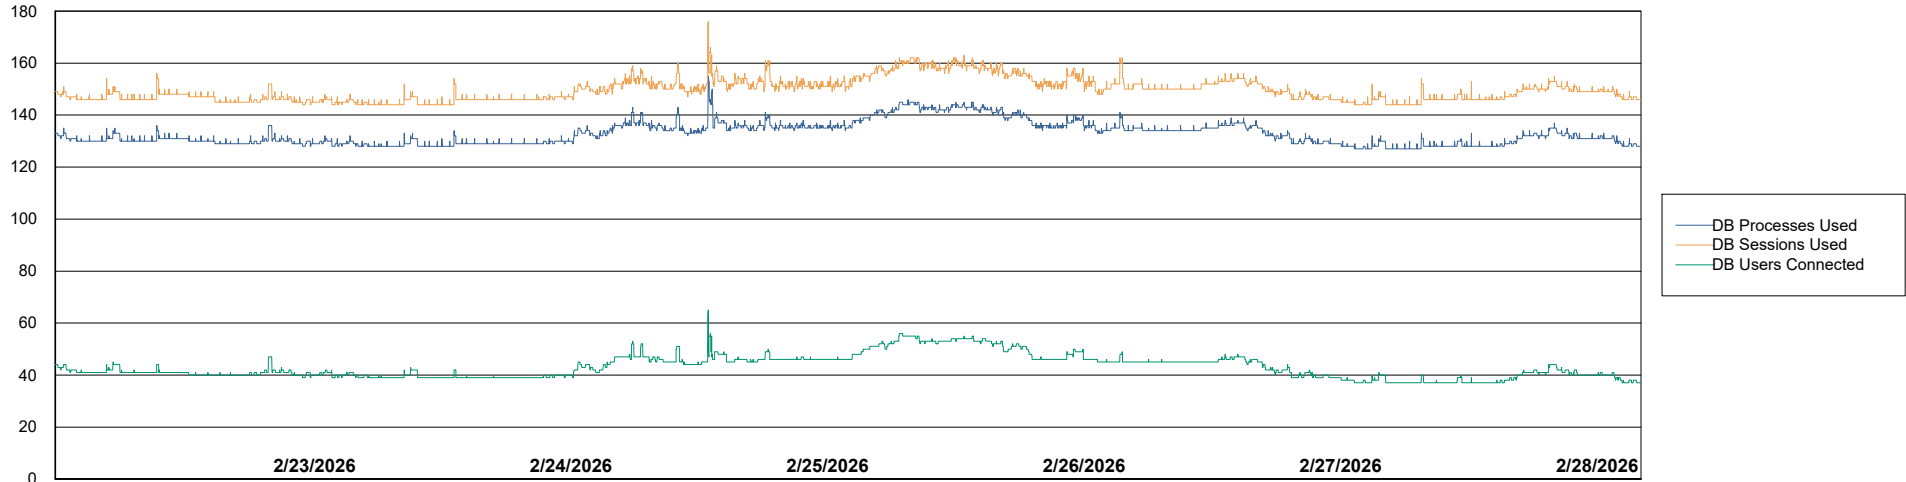

Database Performance XMX_PROD_ABSDB01_PRDB_ABS1