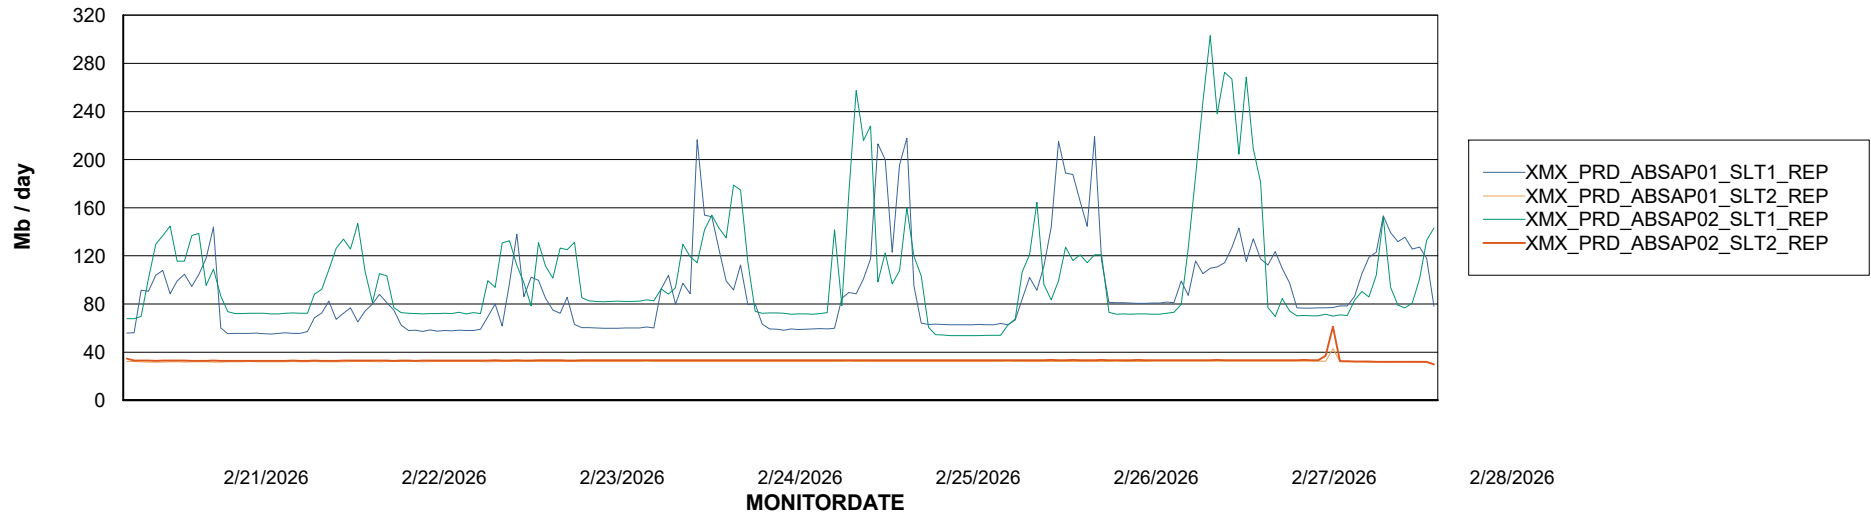

ABSSolute Application ReportServer Services

Avg memory used per ReportServer Service