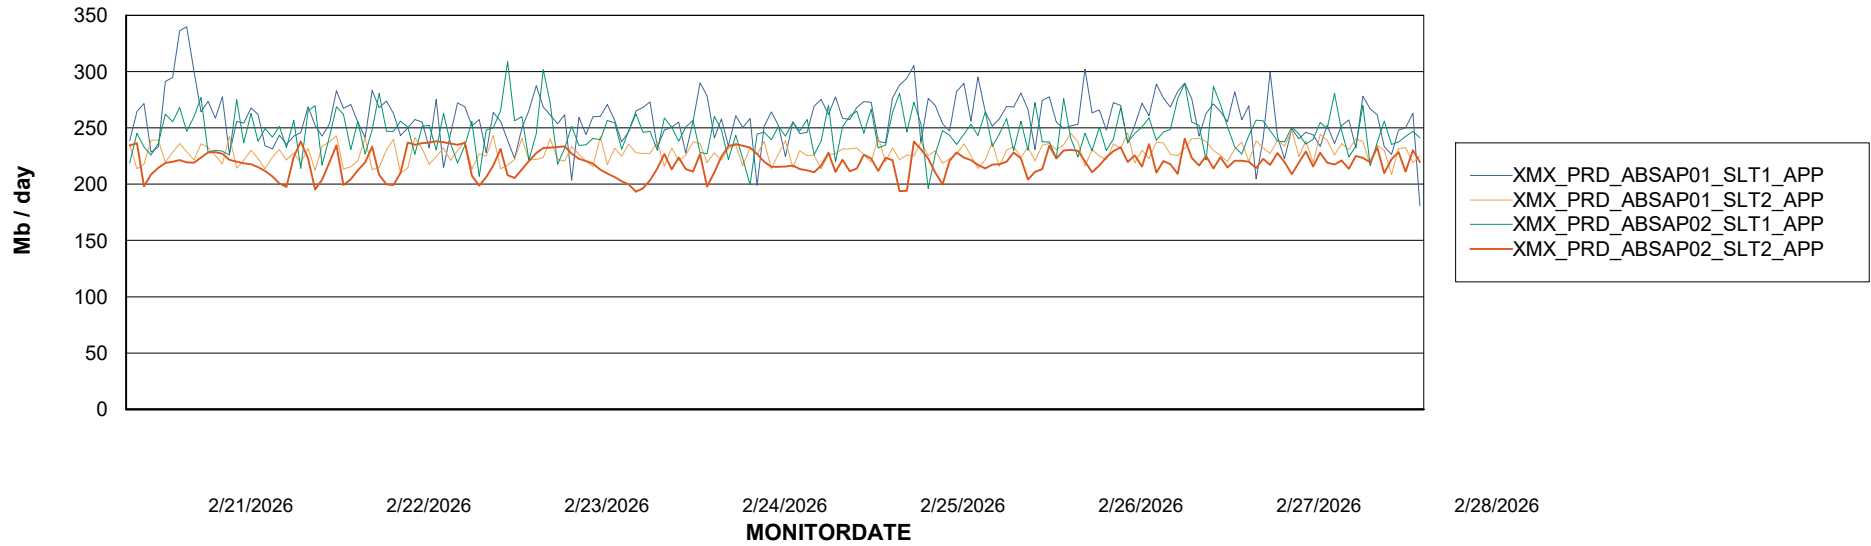

ABSSolute Application Server Services

Avg memory used per ABS Server Service