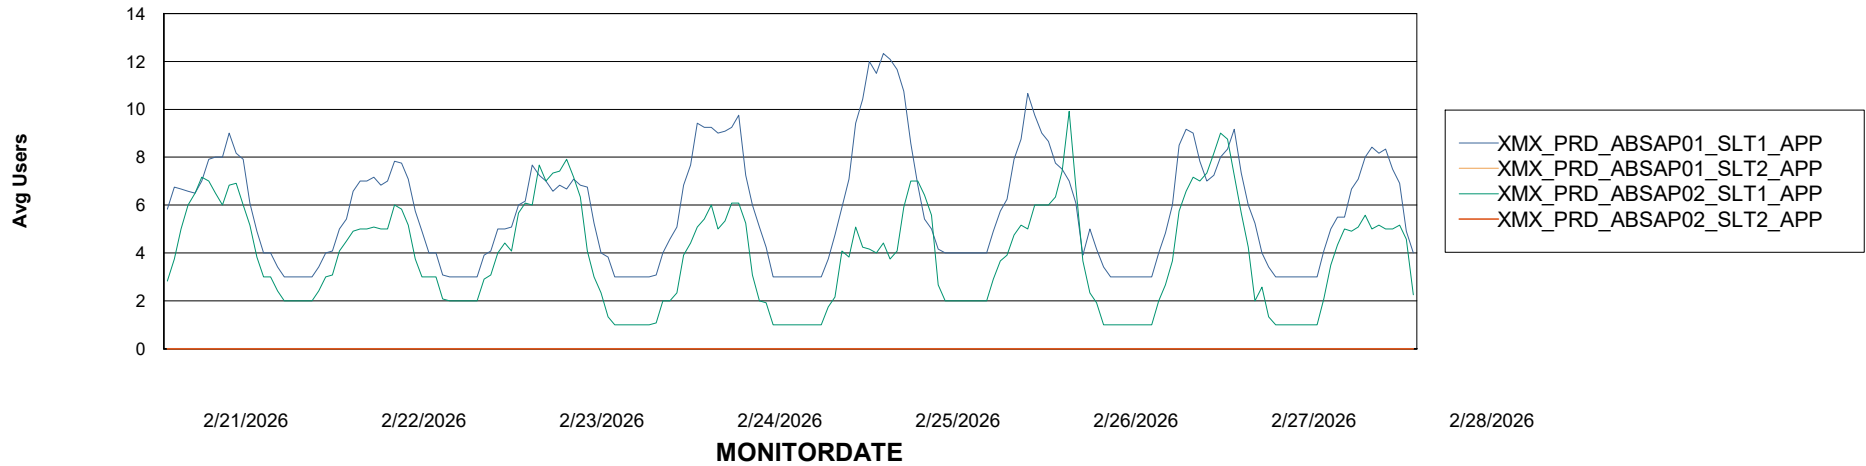

Weekly SLA Customer Report

Customer XMX Production (24/7)
Database ID 146

Standby Database Health XMX Production (24/7)

Recovery lag for last 7 days

Weekly SLA Customer Report

Customer XMX Production (24/7)
Database ID 146

ABSSolute Application Server Services

Avg memory used per ABS Server Service

Avg users per day per ABS server

Weekly SLA Customer Report

Customer XMX Production (24/7)
Database ID 146

ABSSolute Application ReportServer Services