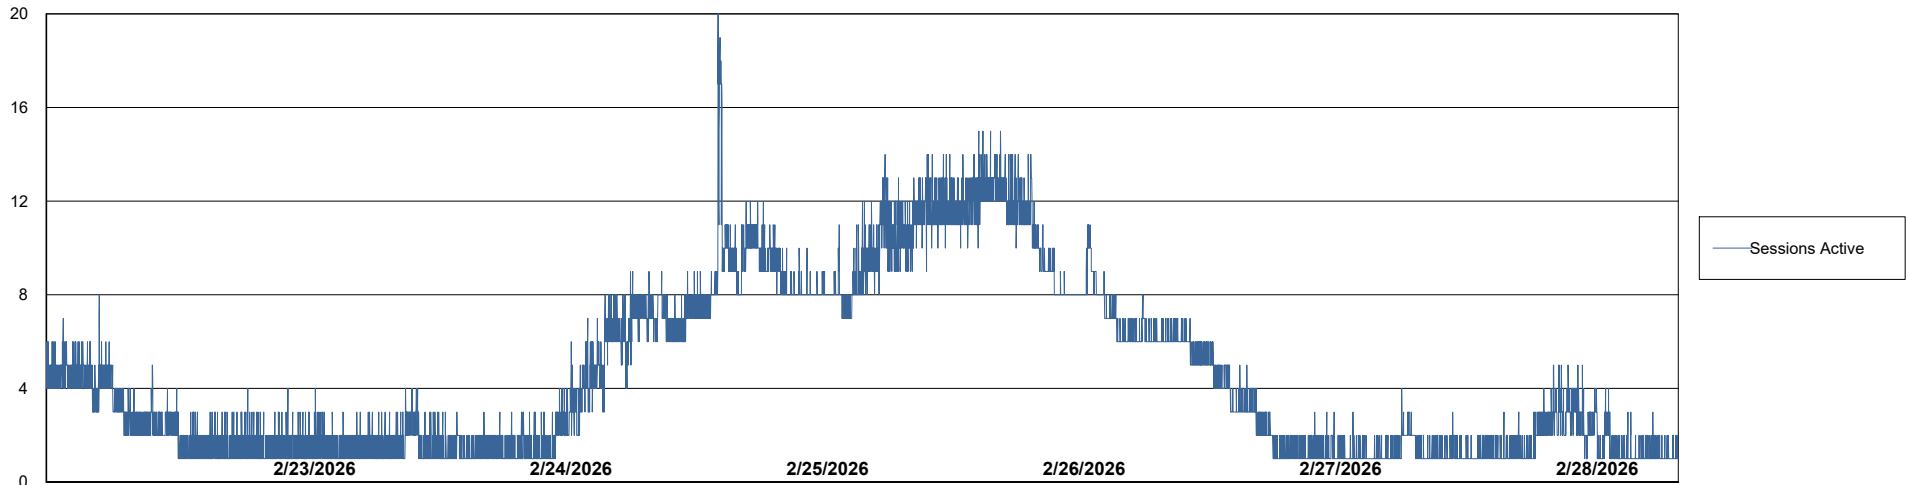

Weekly SLA Customer Report

Customer XMX Production (24/7)
Database ID 146

Harddisk Usage XMX_PROD_ABSDST

	Free disk space on C: (%)	Total disk space on C: (Gb)	Used disk space on C: (Gb)
2/28/2026	21	100	79
2/27/2026	18	100	82
2/26/2026	17	100	83
2/25/2026	17	100	83
2/24/2026	17	100	83
2/23/2026	17	100	83
2/22/2026	17	100	83

Weekly SLA Customer Report

Customer XMX Production (24/7)
Database ID 146

Database Performance XMX_PROD_ABSDB01_PRDB_ABS1

Weekly SLA Customer Report

Customer XMX Production (24/7)
Database ID 146

Database Performance XMX_PROD_ABSDB02_SBDB_HSBABS1