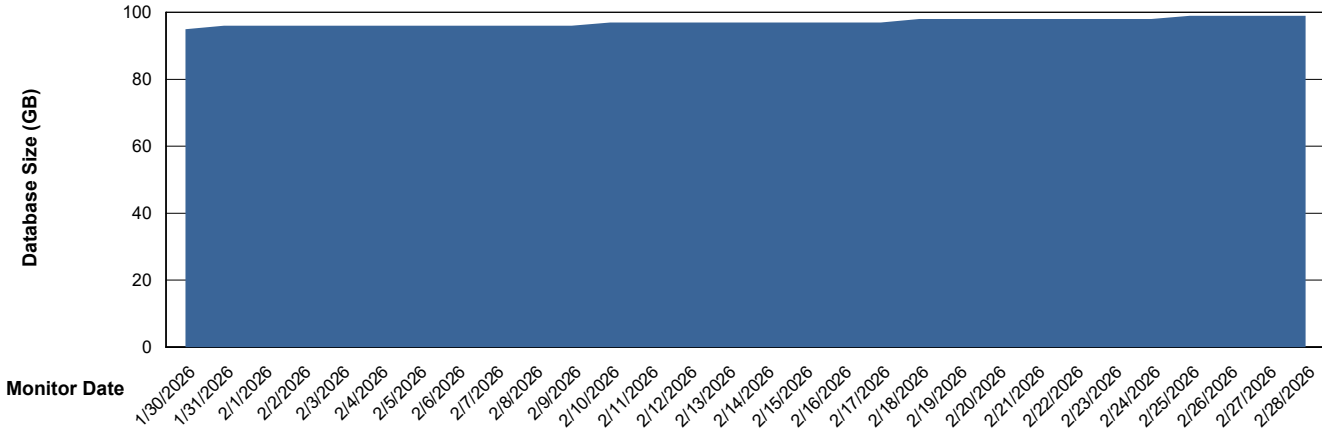

DB Processes Max 0
DB Processes Max 1,000
DB Processes Max 4

Weekly SLA Customer Report

Customer XMX Production (24/7)
 Database ID 146

DATABASE SIZE XMX_PROD_ABSDB01_PRDB_ABS1

Database growth over last month