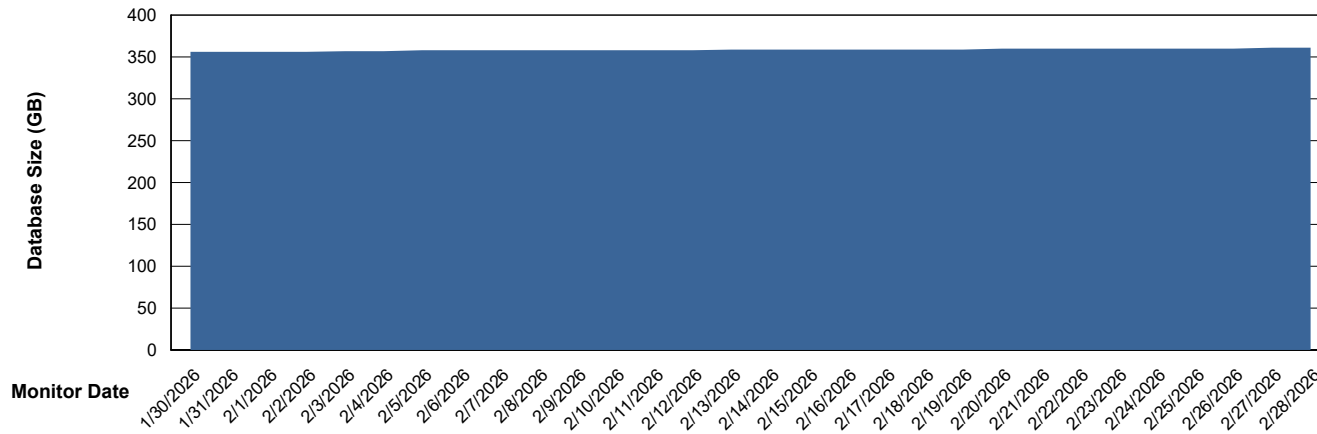

DB Processes Max 1,000

Weekly SLA Customer Report

Customer VOS_Production
Database ID 143

DATABASE SIZE VOS_PRD_ABSBI-2018_ABS1

Database growth over last month

DATABASE SIZE VOS_PRD_ABSBI-2025_ABS1

Database growth over last month