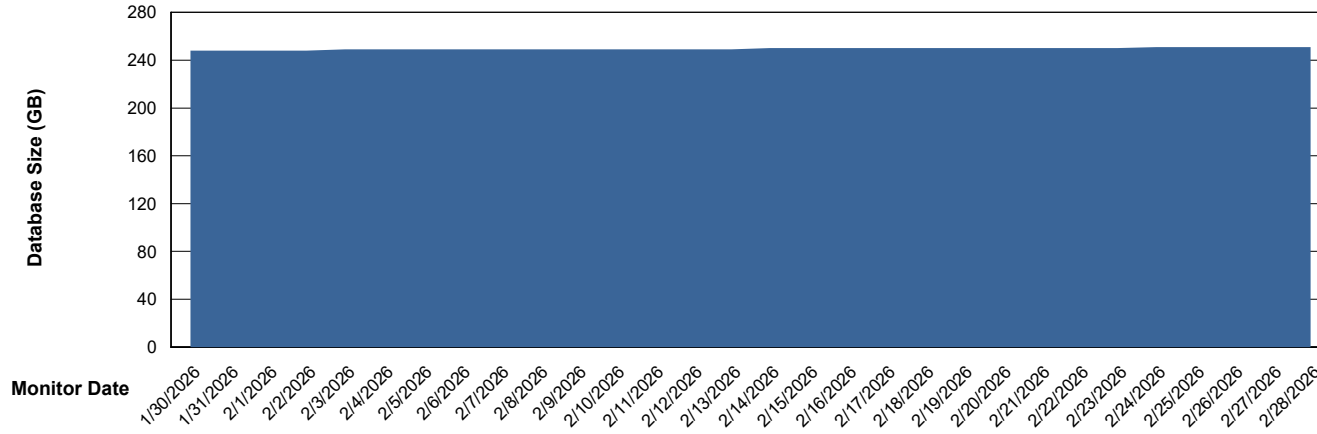

DB Processes Max 1,000

Weekly SLA Customer Report

Customer VOS_Production
Database ID 143

DATABASE SIZE VOS_PRD_ABSBI-2018_ABS1

Database growth over last month

DATABASE SIZE VOS_PRD_ABSBI-2025_ABS1

Database growth over last month