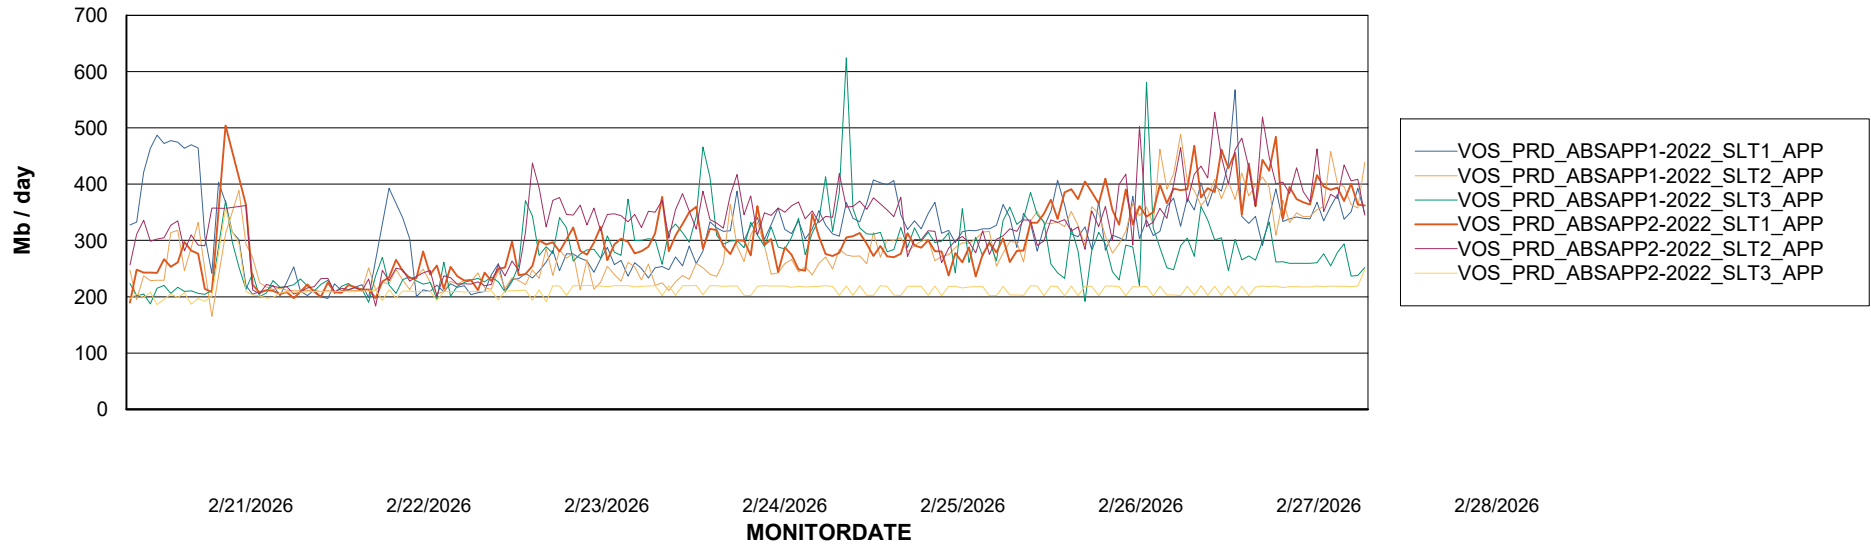

ABSSolute Application Server Services

Avg memory used per ABS Server Service