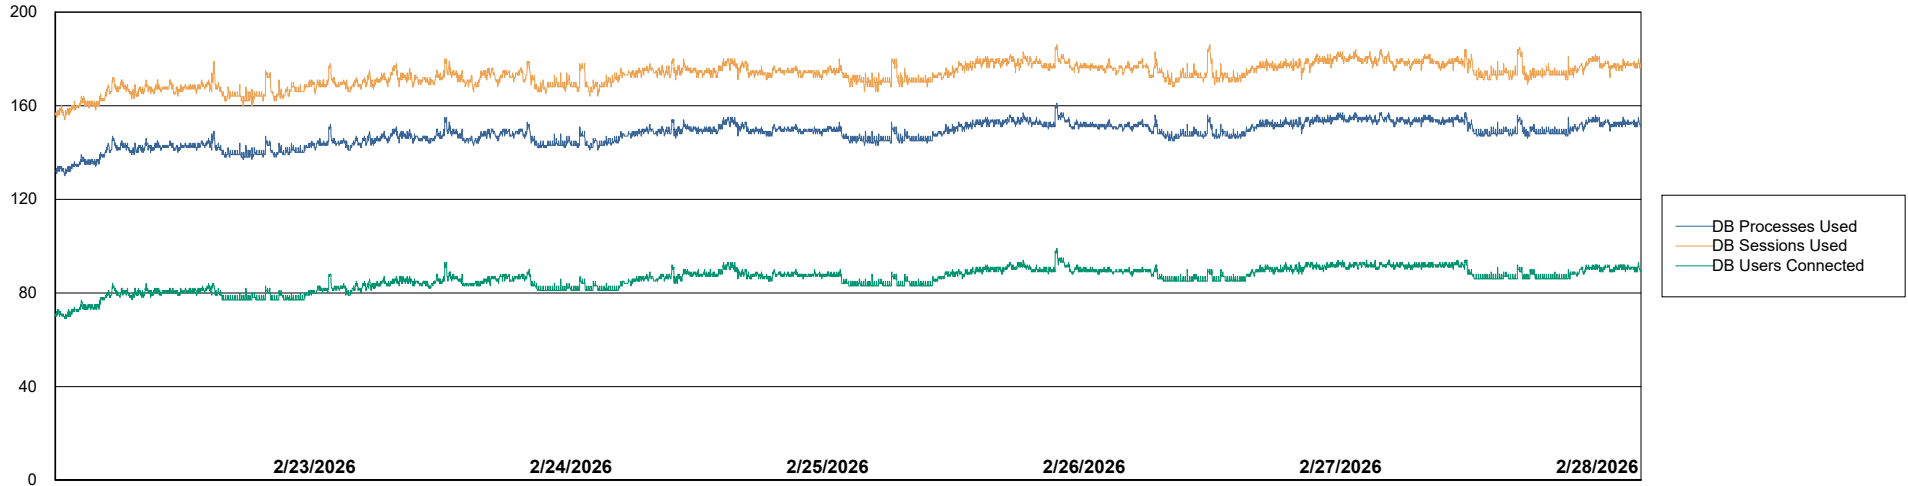

Database Performance VOS_PRD_ABSORA1-2022_ABS1