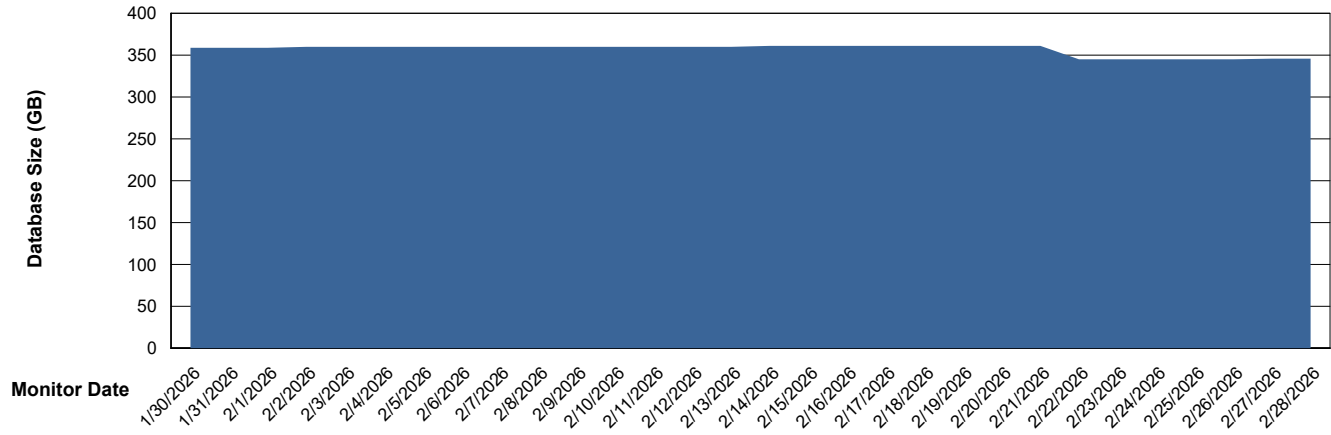

Database growth over last month