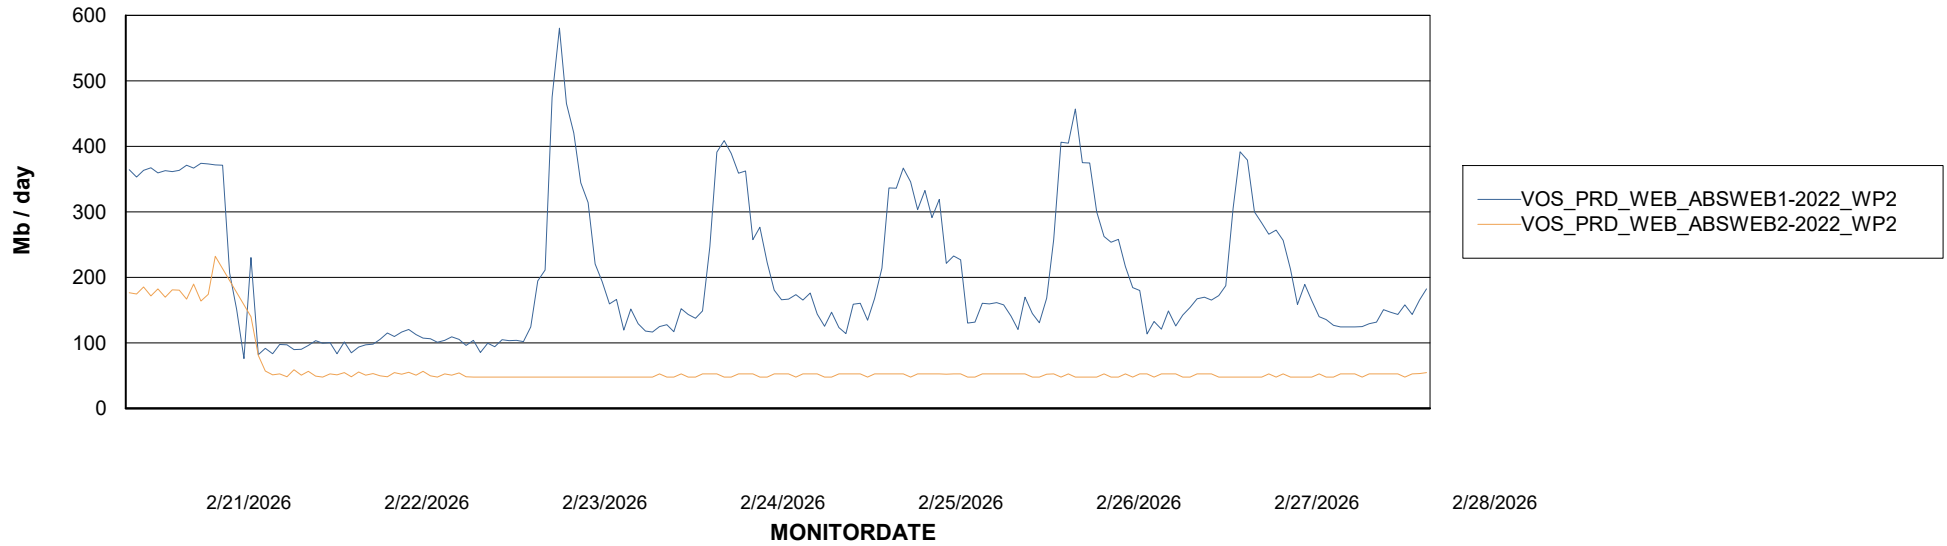

ABSolute Web Component Services

Avg memory used per ABS Web component