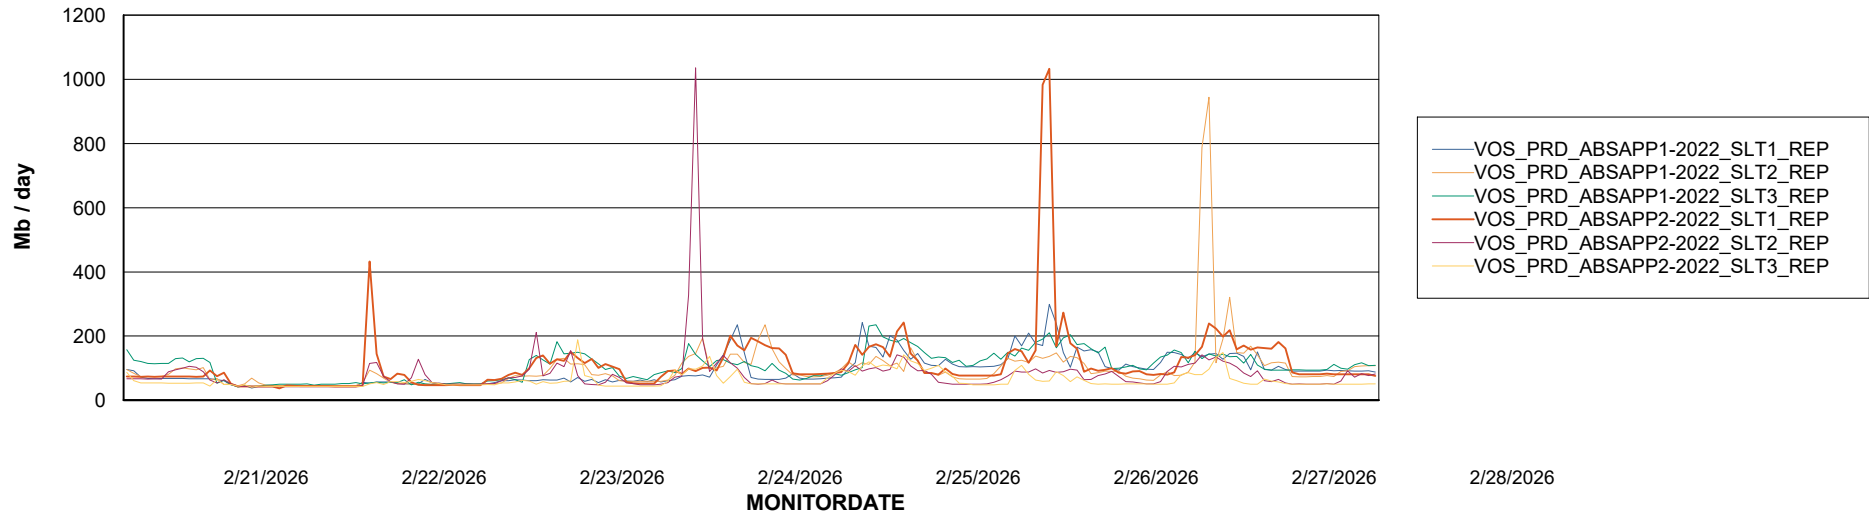

Avg memory used per ABS Server Service

Avg users per day per ABS server

Weekly SLA Customer Report

Customer VOS_Production
Database ID 143

ABSSolute Application ReportServer Services

Avg memory used per ReportServer Service