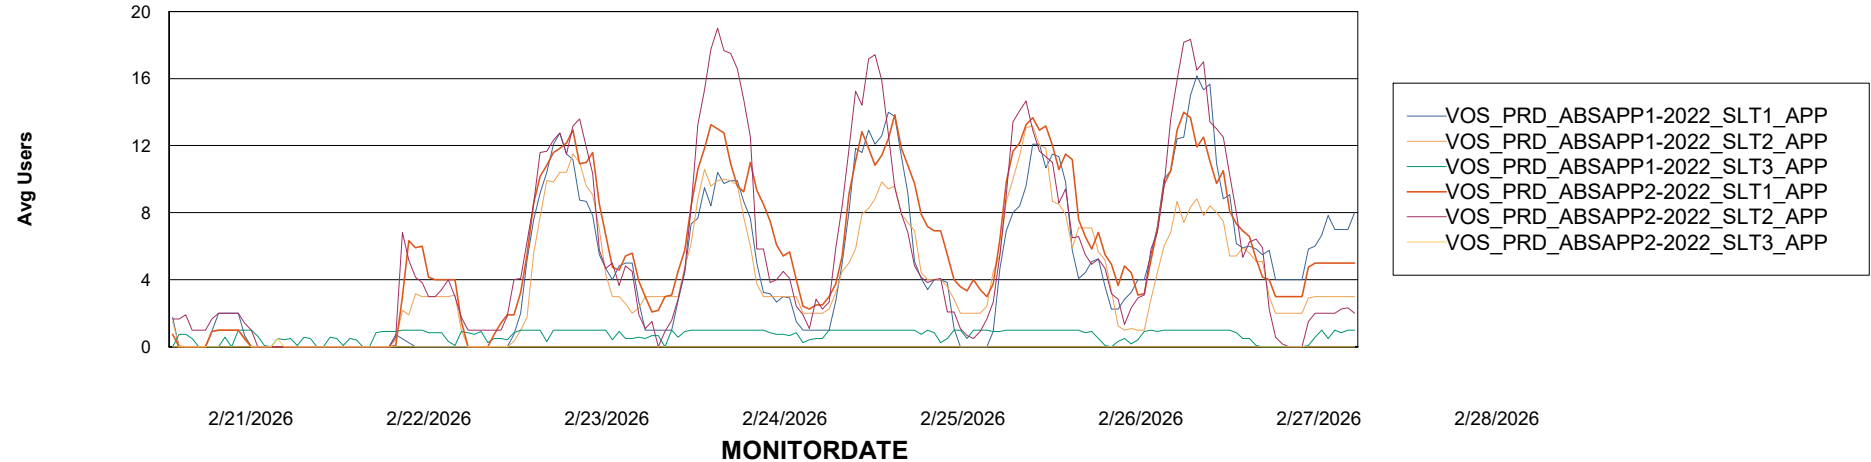

Avg users per day per ABS server