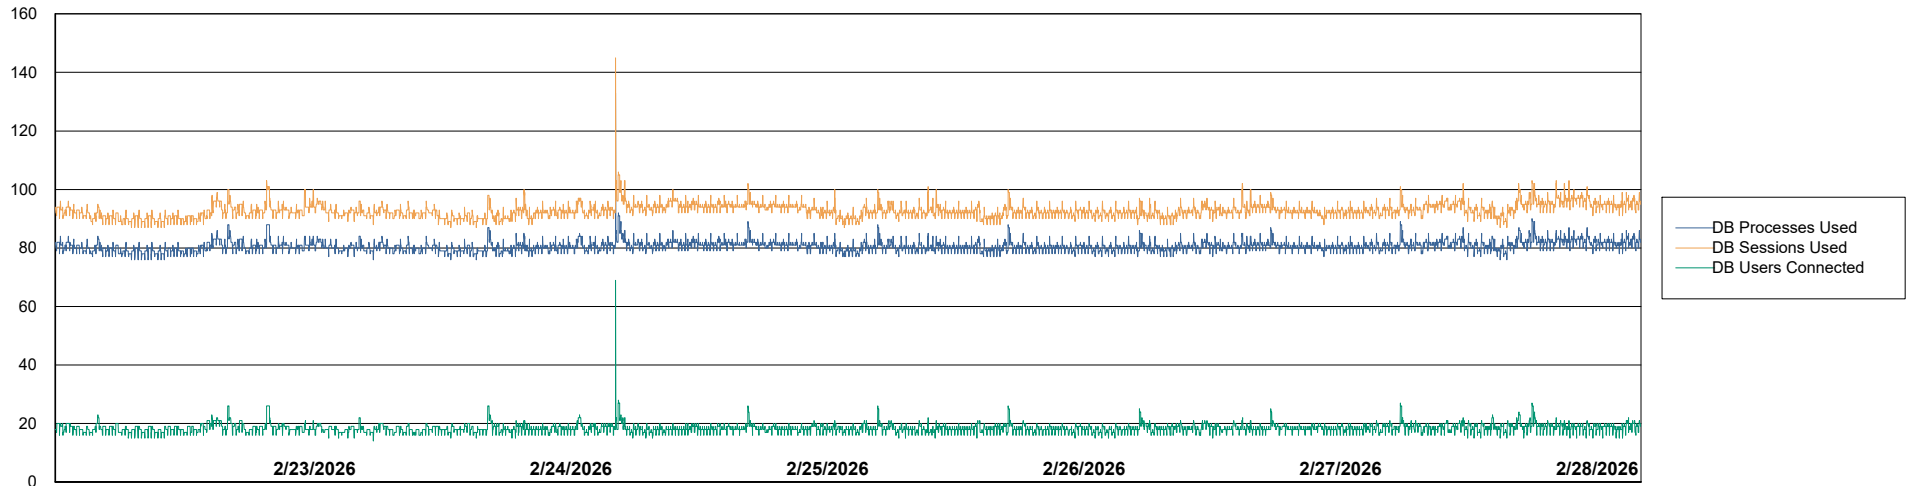

Weekly SLA Customer Report

Customer VOS_Production
Database ID 143

Database Performance VOS_PRD_ABSBI-2018_ABS1

Weekly SLA Customer Report

Customer VOS_Production
Database ID 143

Database Performance VOS_PRD_ABSBI-2025_ABS1