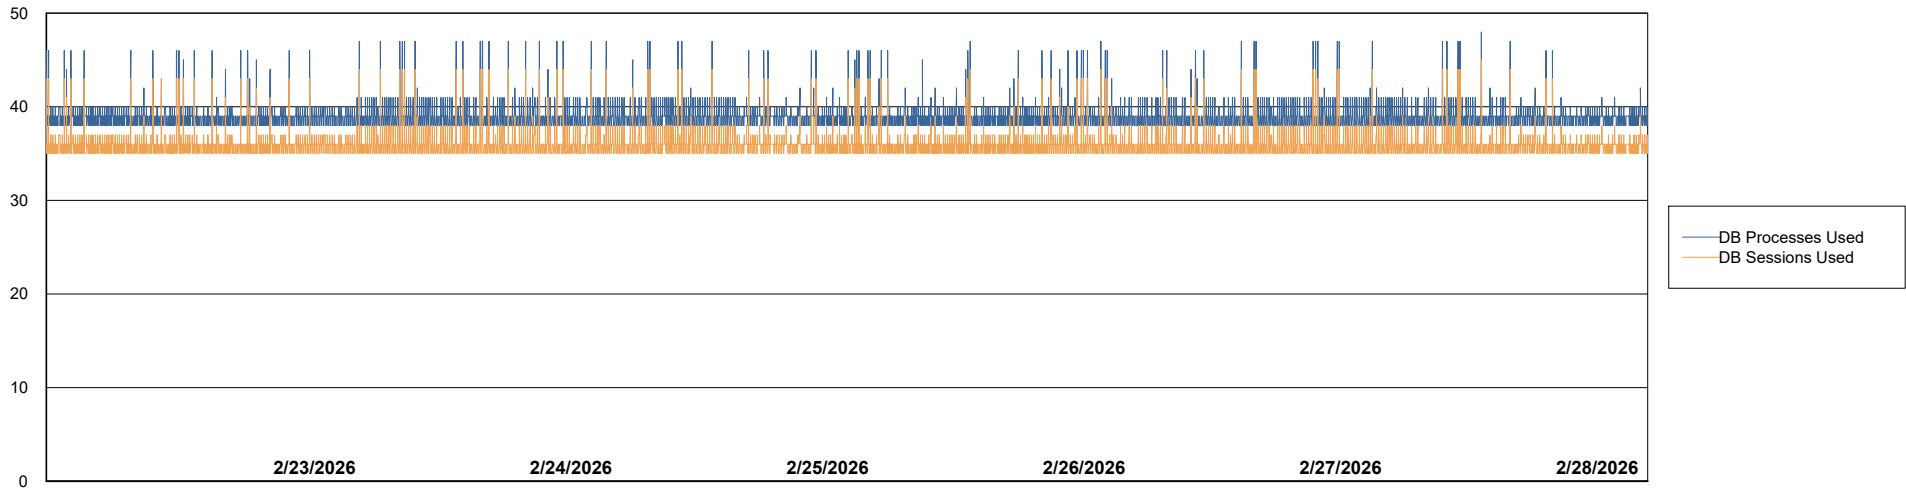

Database Performance VOS_PRD_ABSORA2-2022_HSBABS1

DB Processes Max 1,000