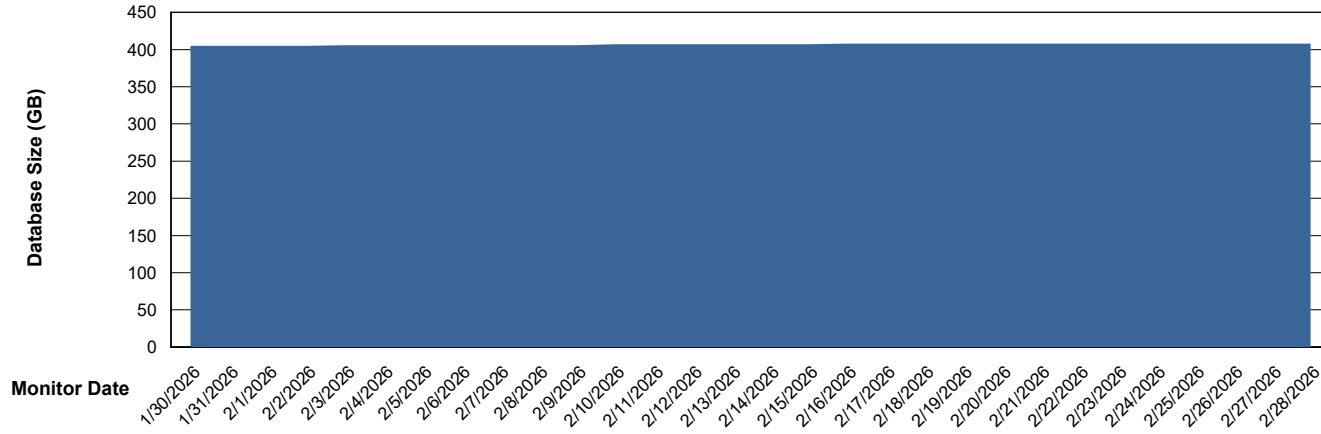

DATABASE SIZE STK_PRD_ABSDBORACLE01_ABS1

Database growth over last month