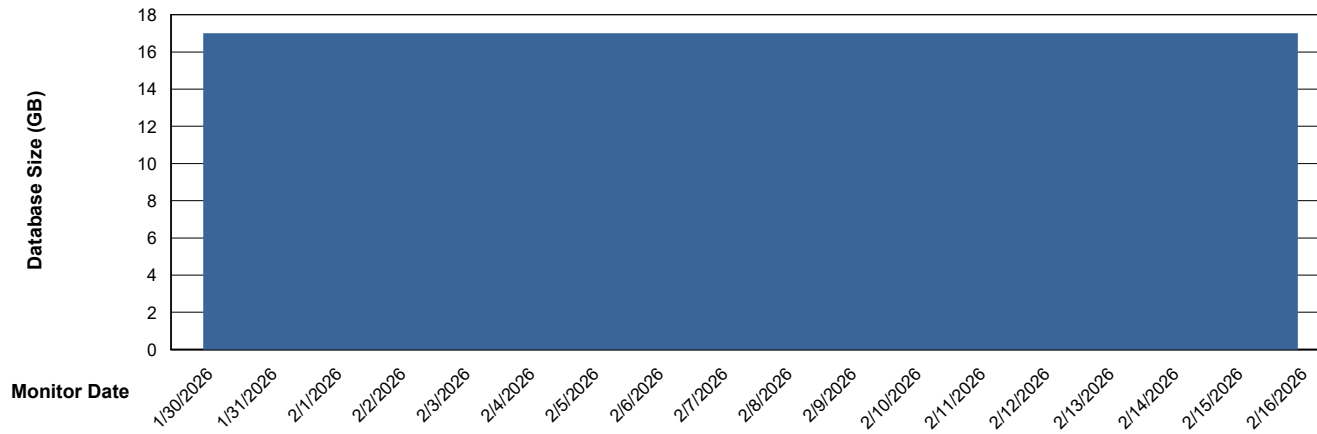

# Weekly SLA Customer Report

Customer SPI\_Production  
Database ID 49

DATABASE SIZE SPI\_PRD\_SRV2016-SW1\_ABS1

### Database growth over last month