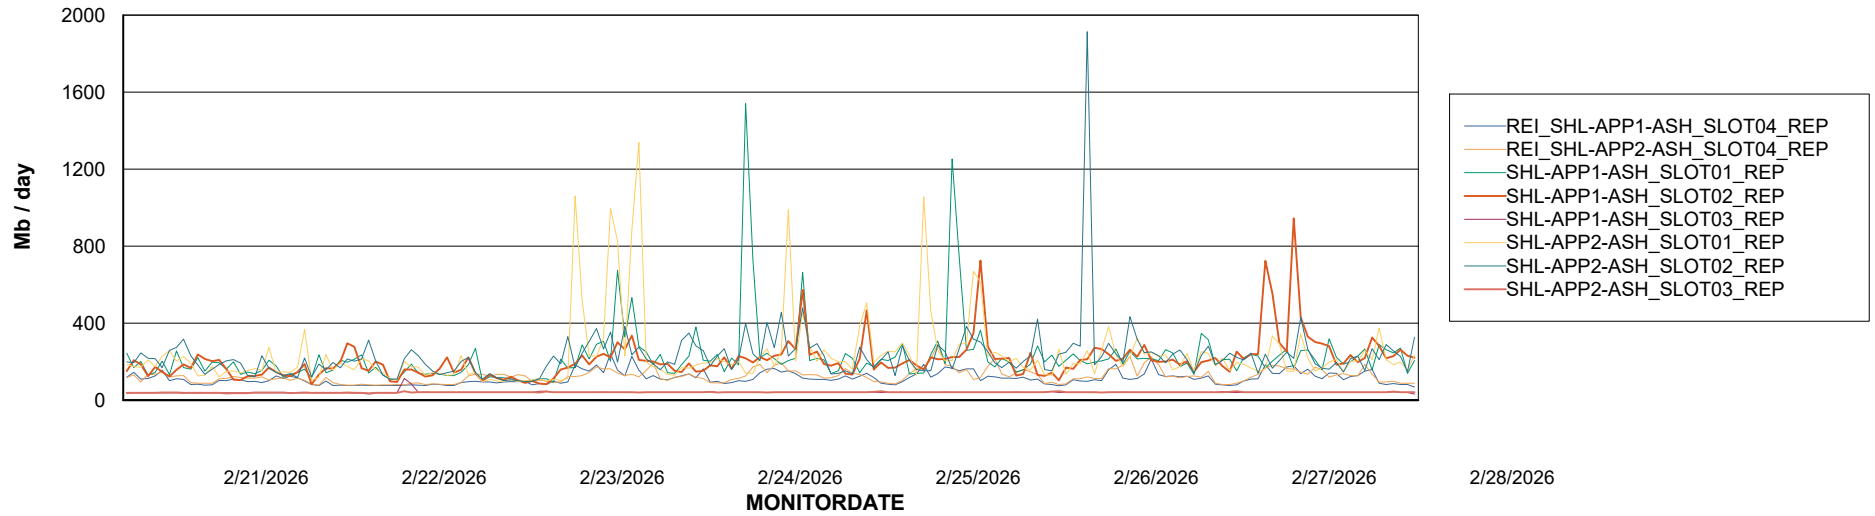

ABSSolute Application ReportServer Services

Avg memory used per ReportServer Service