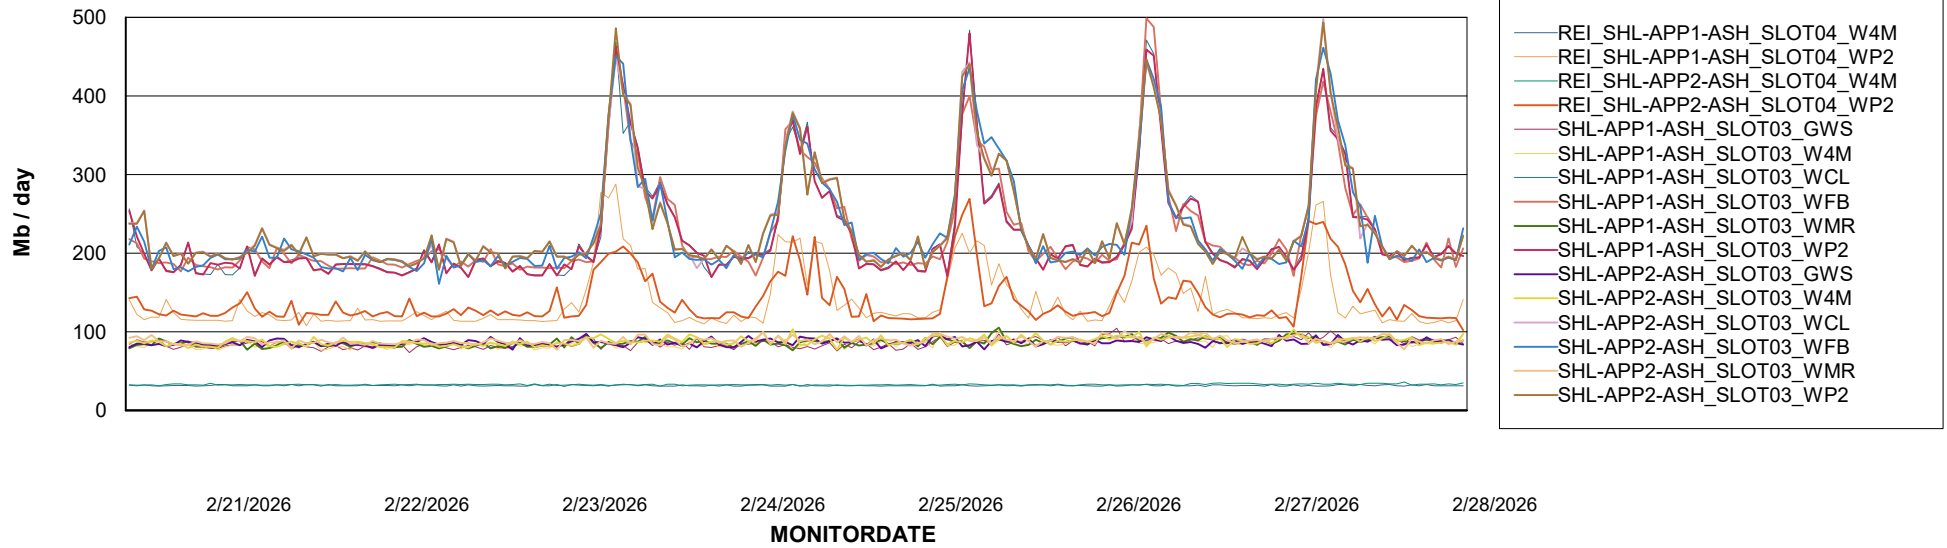

ABSolute Web Component Services

Avg memory used per ABS Web component