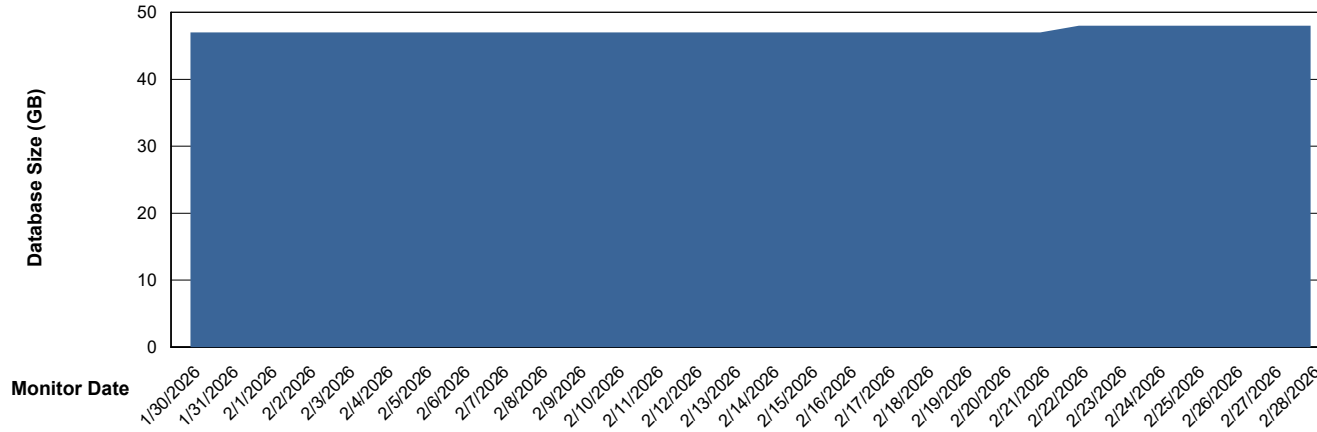

DATABASE SIZE SHL-BI-ASH_PROD_ABS1

Database growth over last month