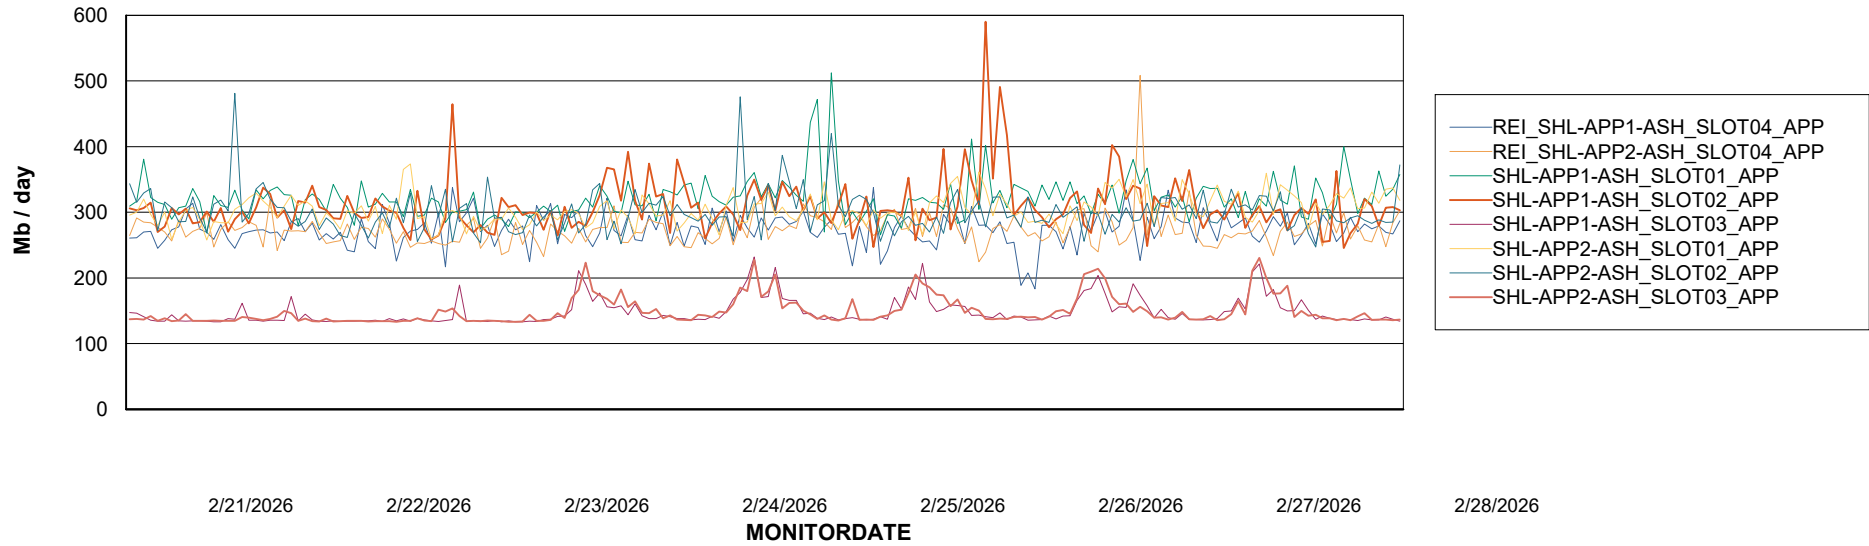

ABSSolute Application Server Services

Avg memory used per ABS Server Service