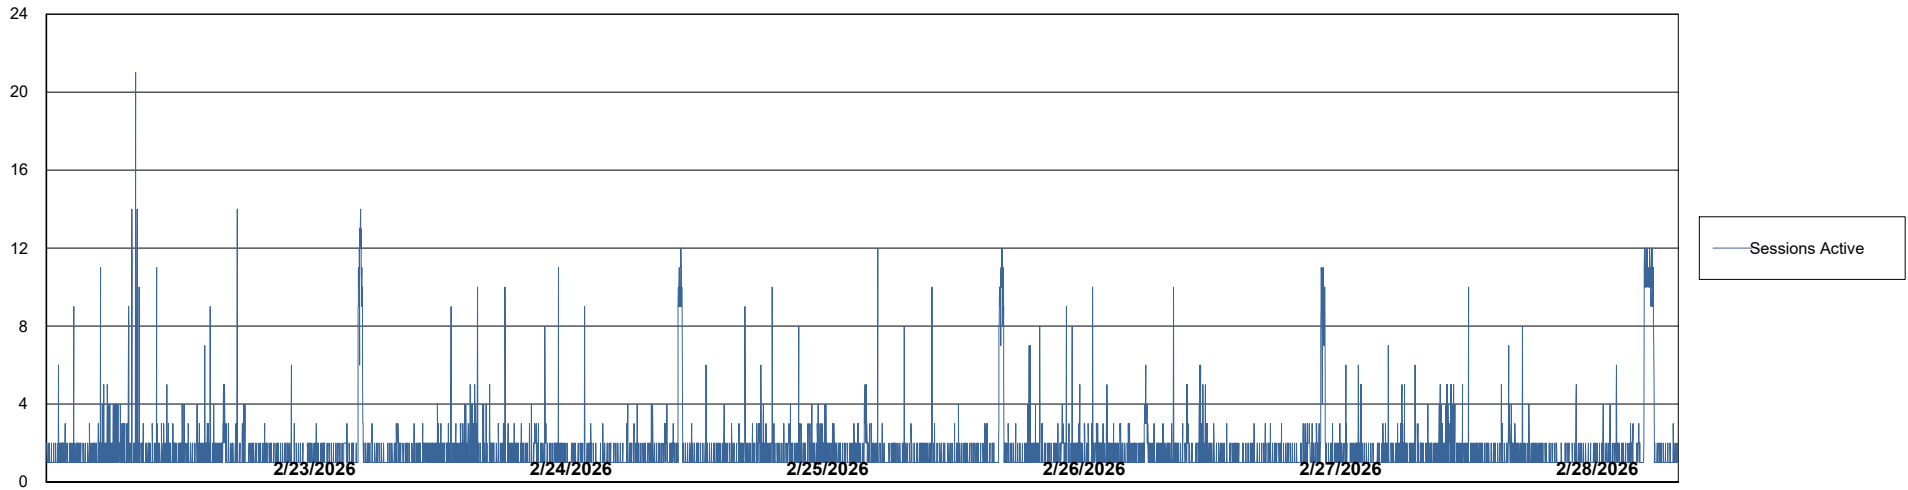

Database Performance SHL-DBS1-ASH_PROD_ABS1