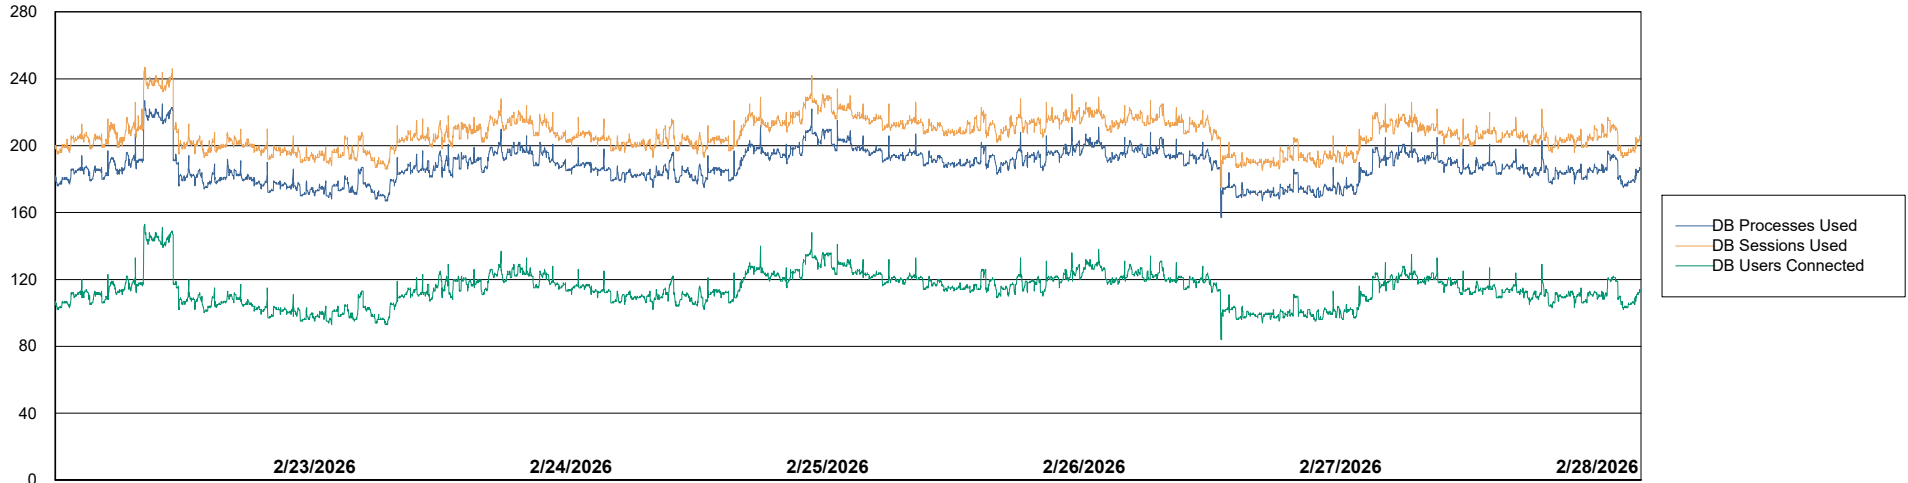

Database Performance SHL-DBS1-ASH_PROD_ABS1