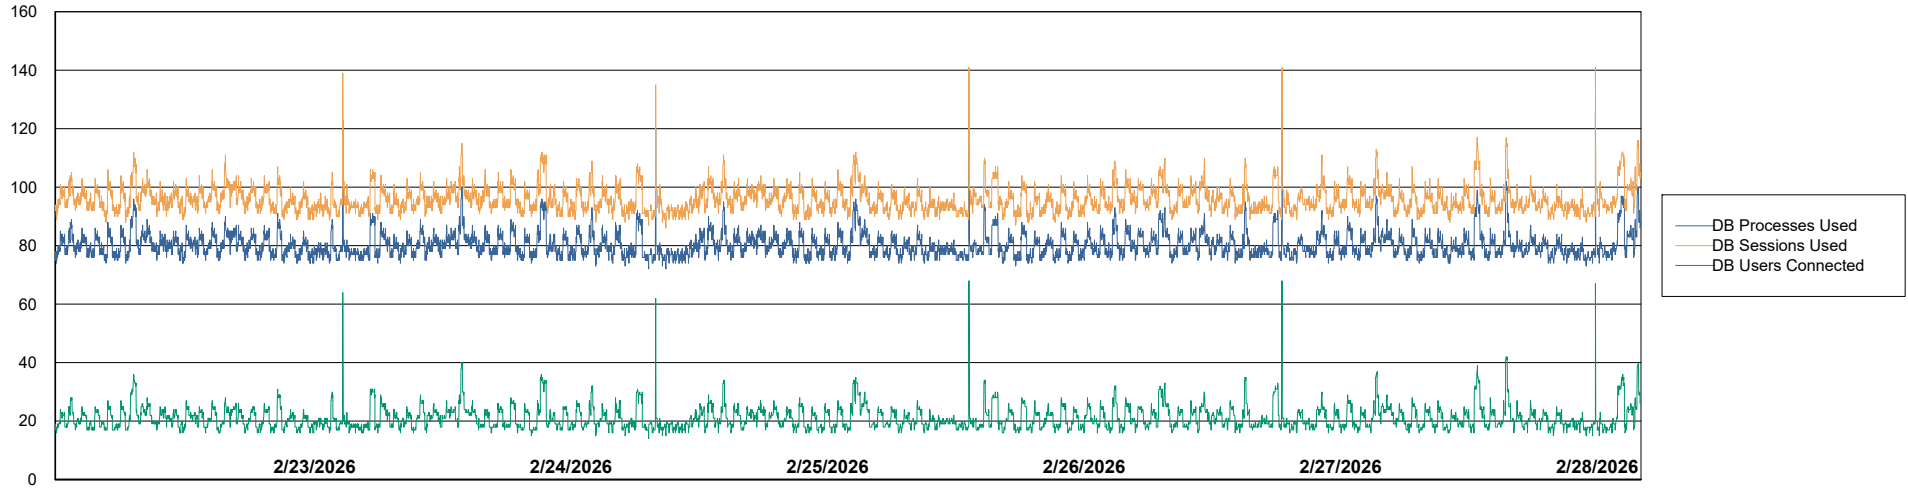

Database Performance SHL-BI-ASH_PROD_ABS1