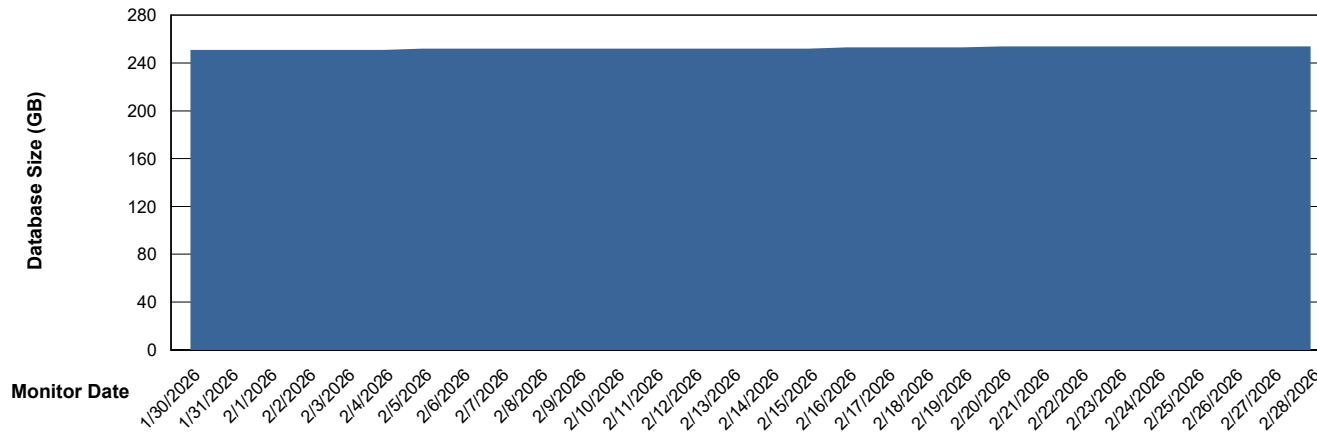

DATABASE SIZE SHL-DBS1-ASH_PROD_ABS1

Database growth over last month