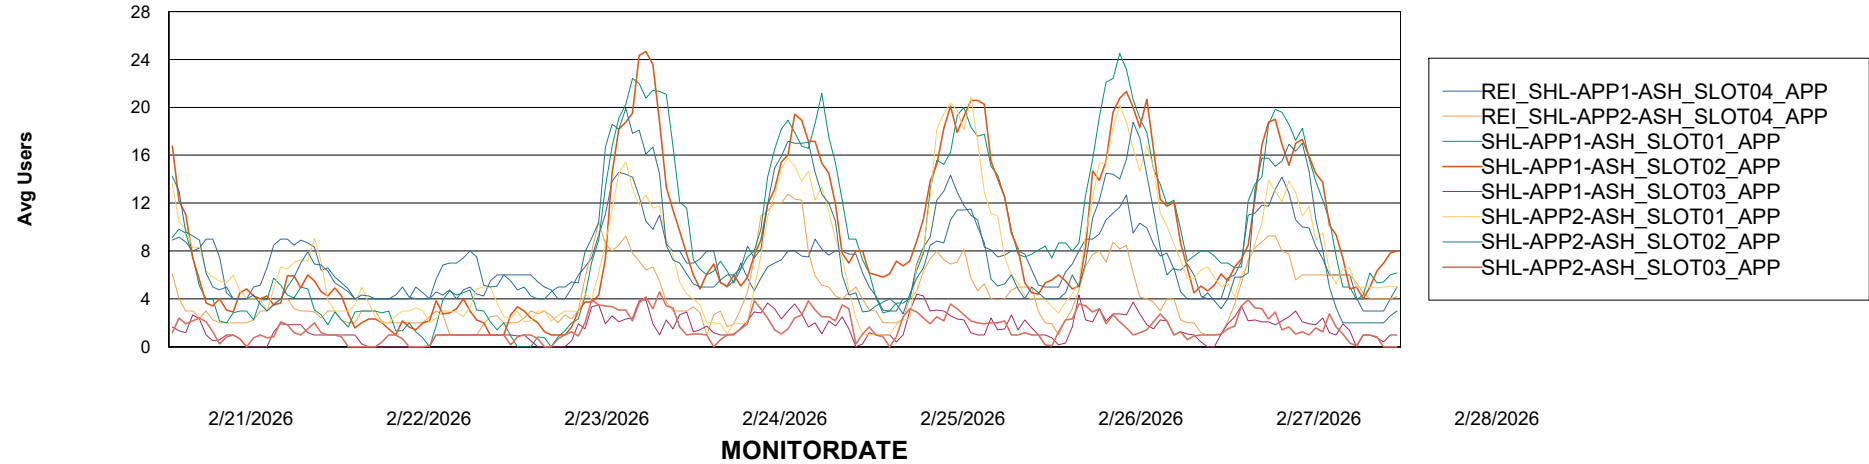

Avg users per day per ABS server