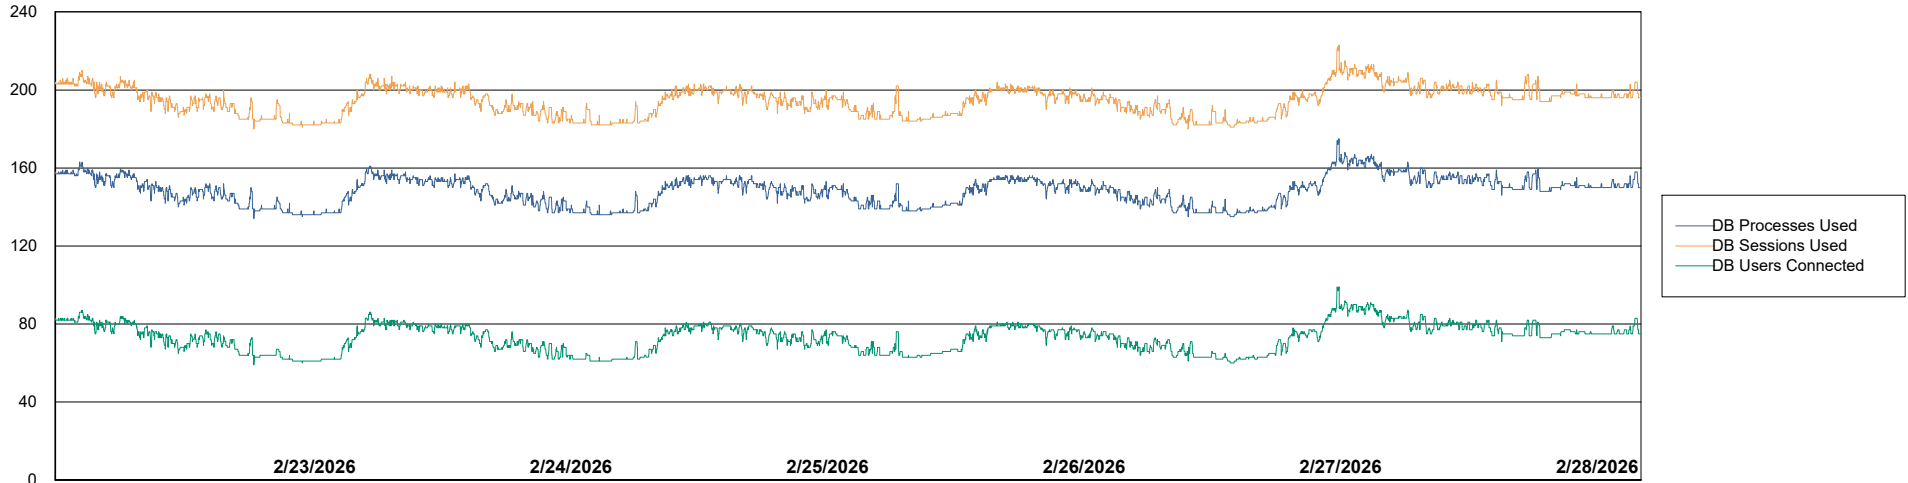

Database Performance SGS_PRD_ABS-DB16_ABS1