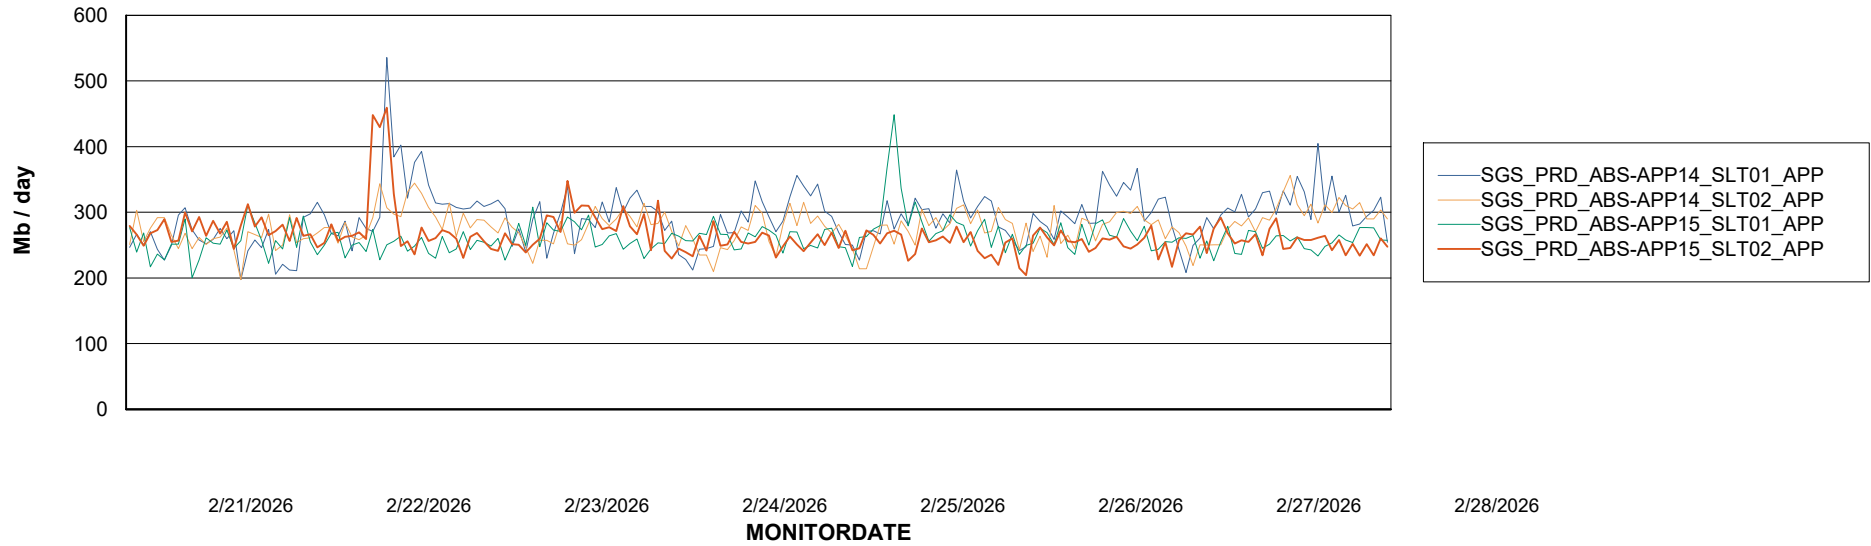

ABSSolute Application Server Services

Avg memory used per ABS Server Service