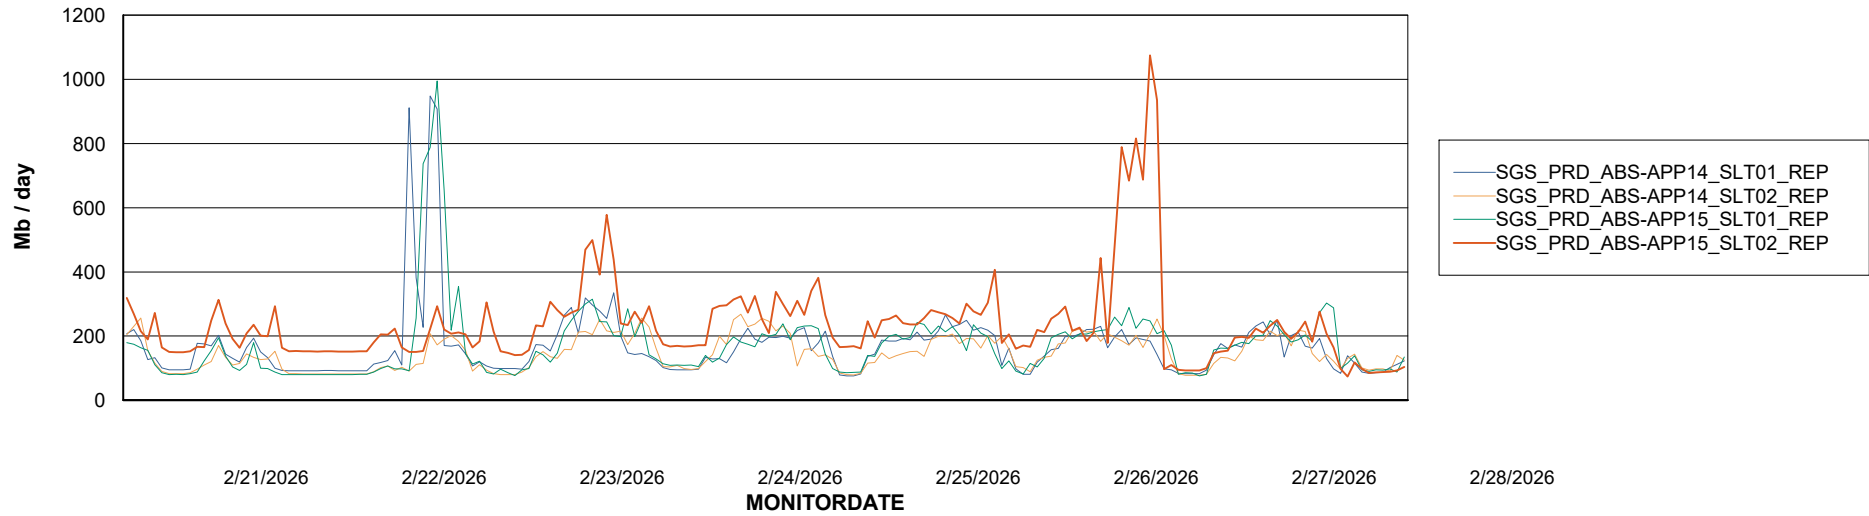

ABSSolute Application ReportServer Services

Avg memory used per ReportServer Service