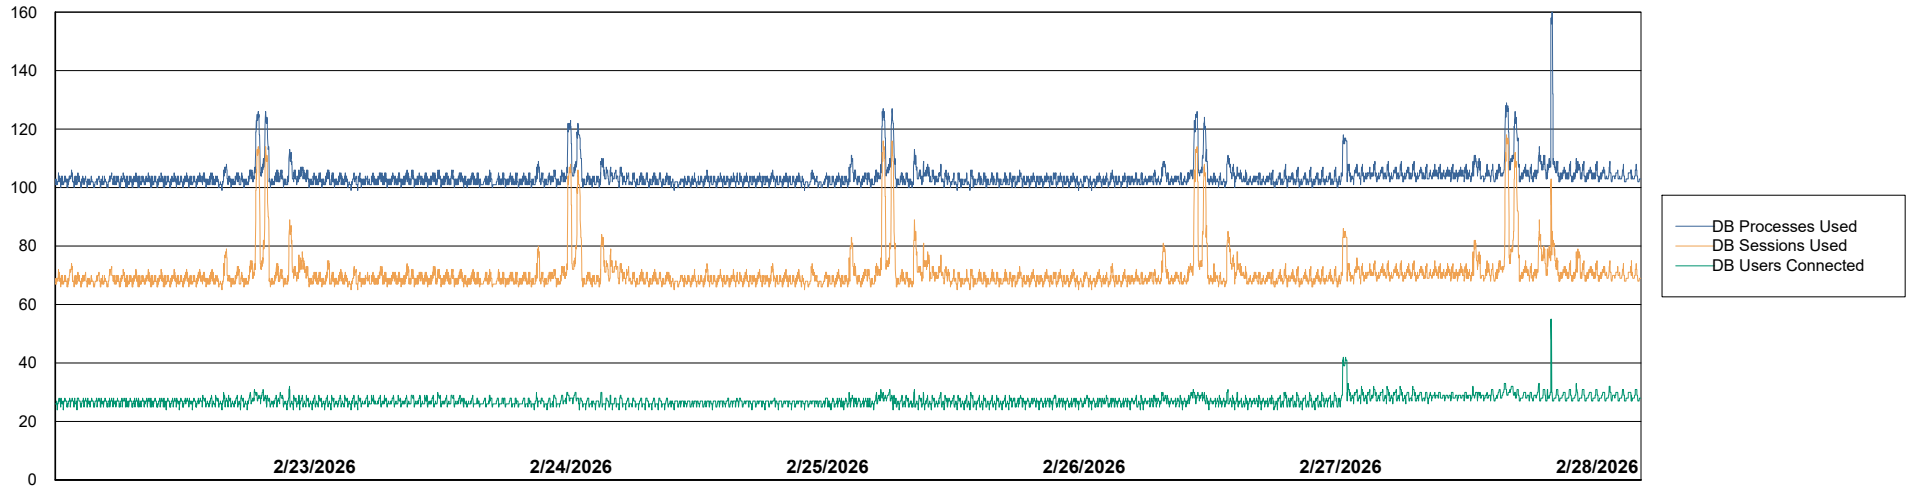

Database Performance SGS_PRD_ABS-BI02_ABS1