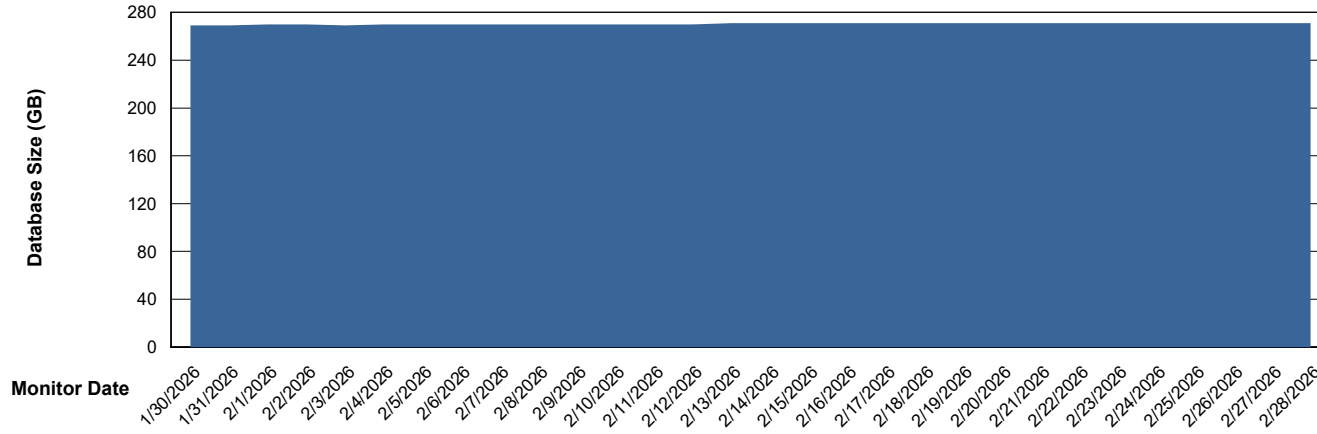

DATABASE SIZE SGS_PRD_ABS-BI02_ABS1

Database growth over last month