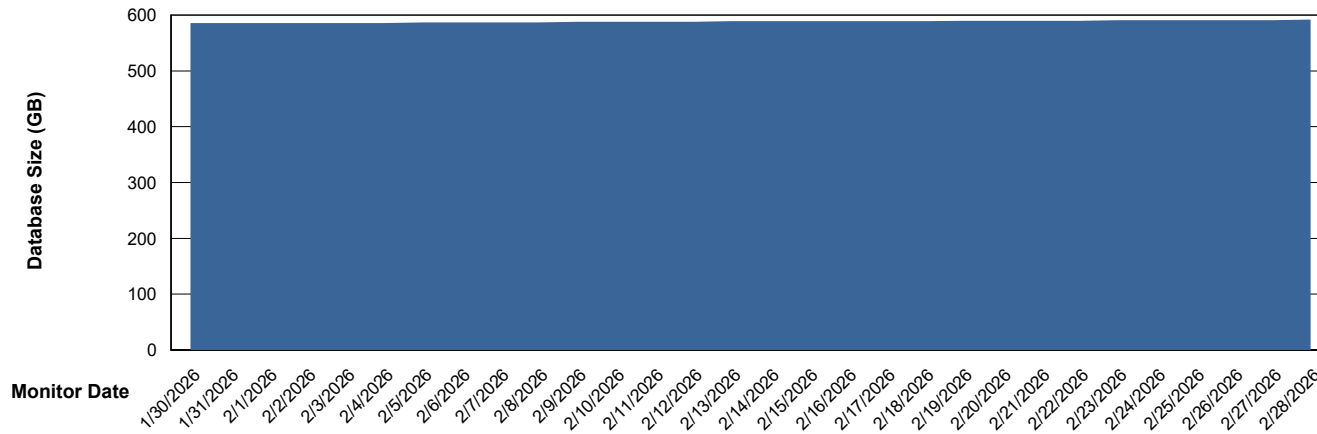

DATABASE SIZE SGS_PRD_ABS-DB16_ABS1

Database growth over last month