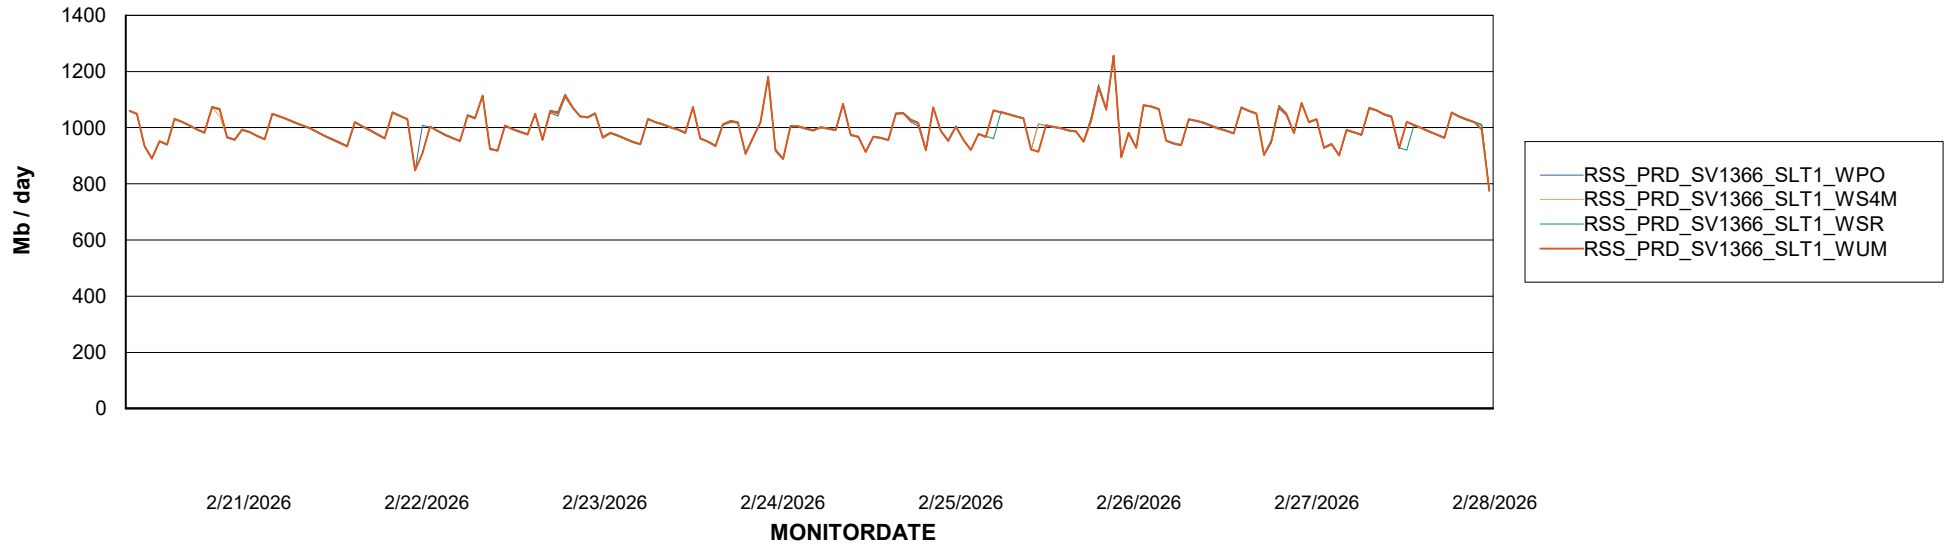

ABSSolute Web Component Services

Avg memory used per ABS Web component