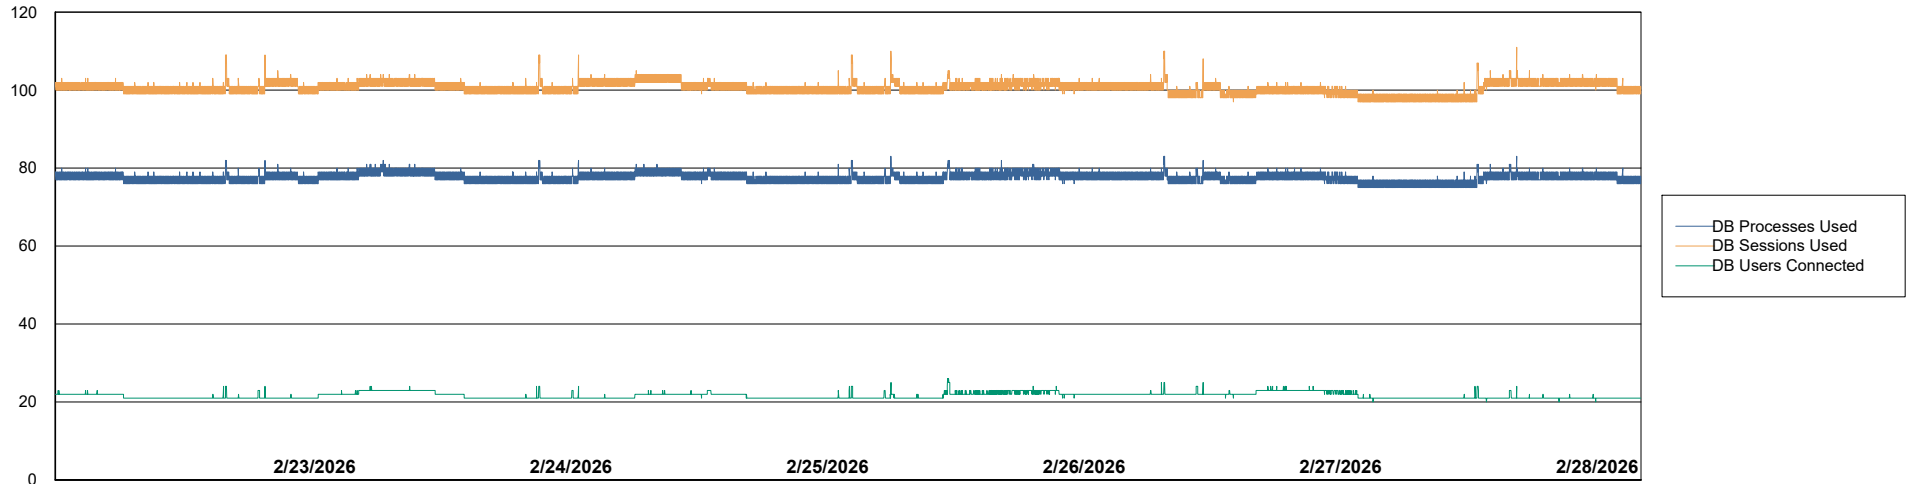

Database Performance RSS_PRD_SV1364_PRD_ABS1