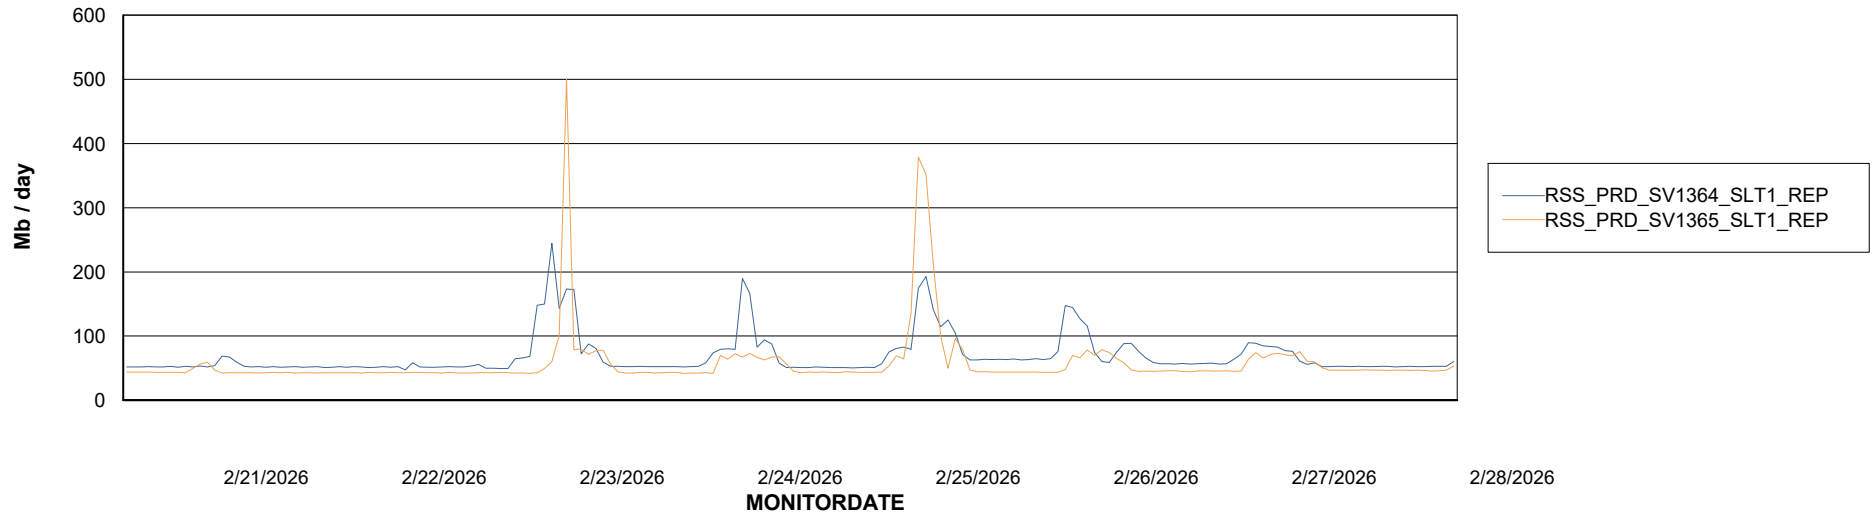

Avg memory used per ABS Server Service

Avg users per day per ABS server

Weekly SLA Customer Report

Customer RSS Production
Database ID 52

ABSSolute Application ReportServer Services

Avg memory used per ReportServer Service