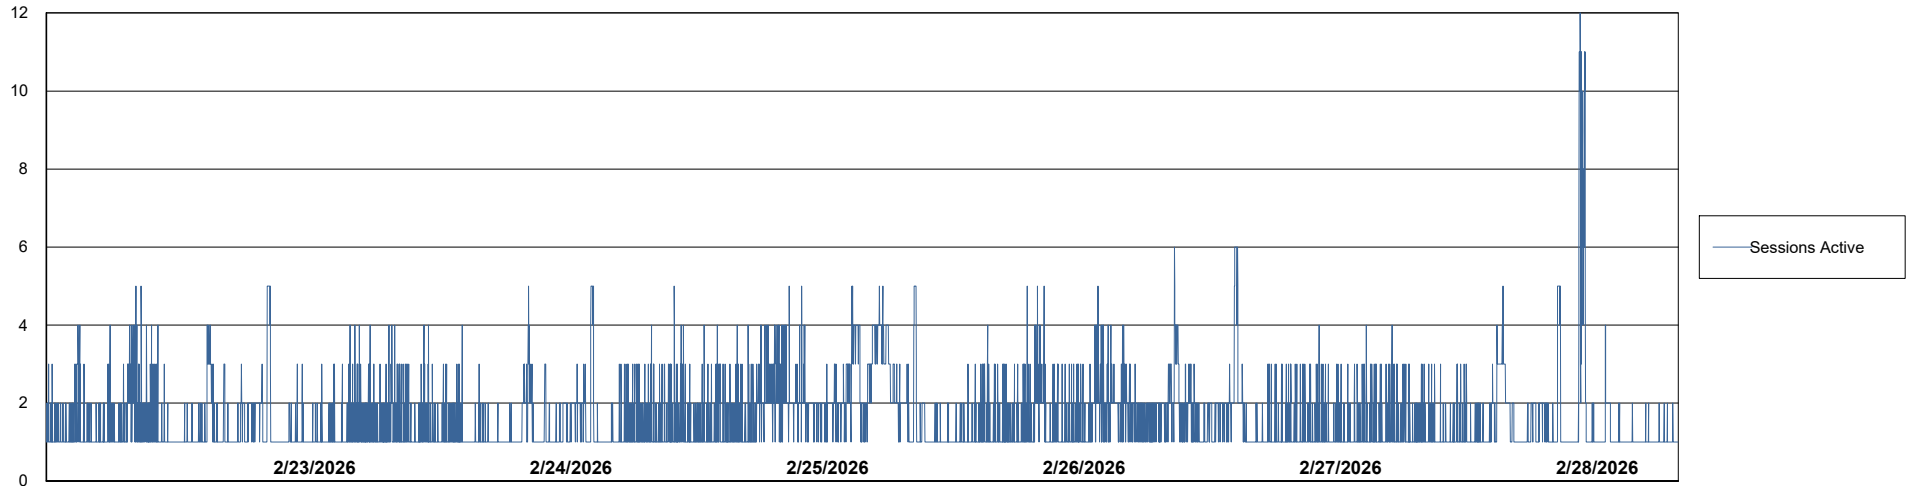

Database Performance RFL_PRD_ABS01_DB