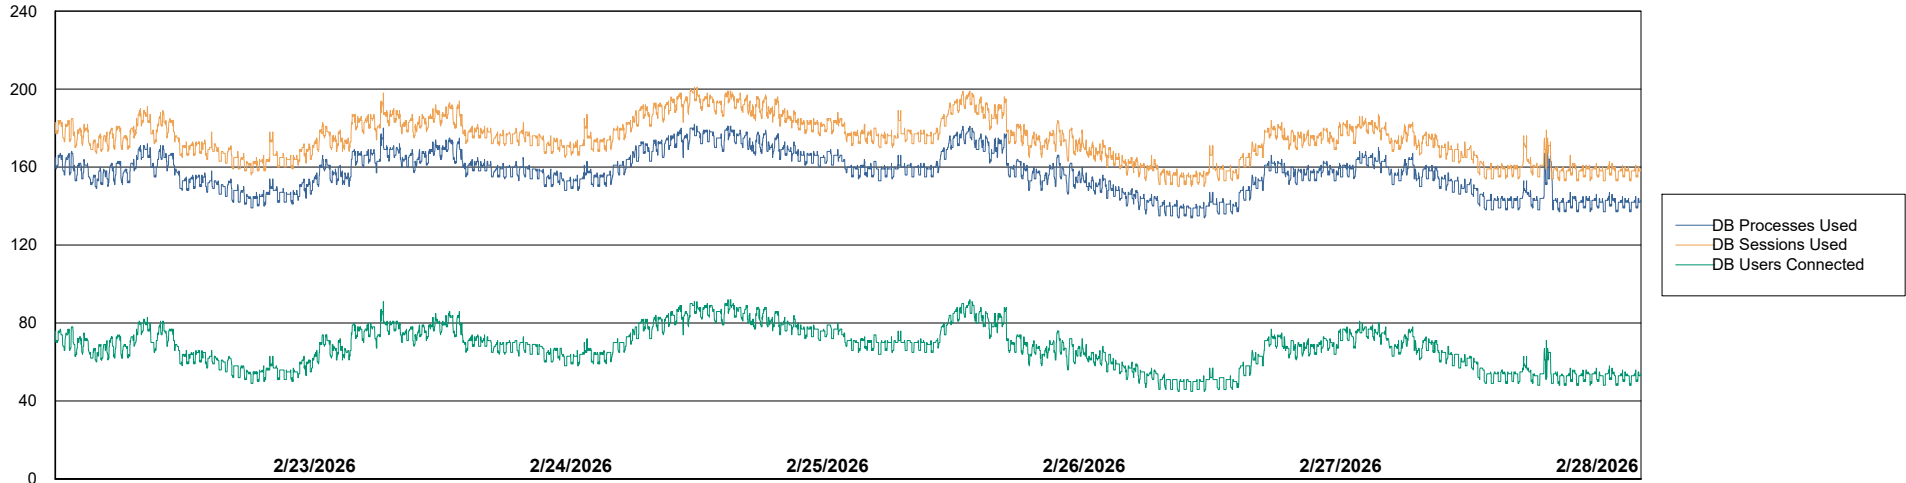

Database Performance RFL_PRD_ABS01_DB