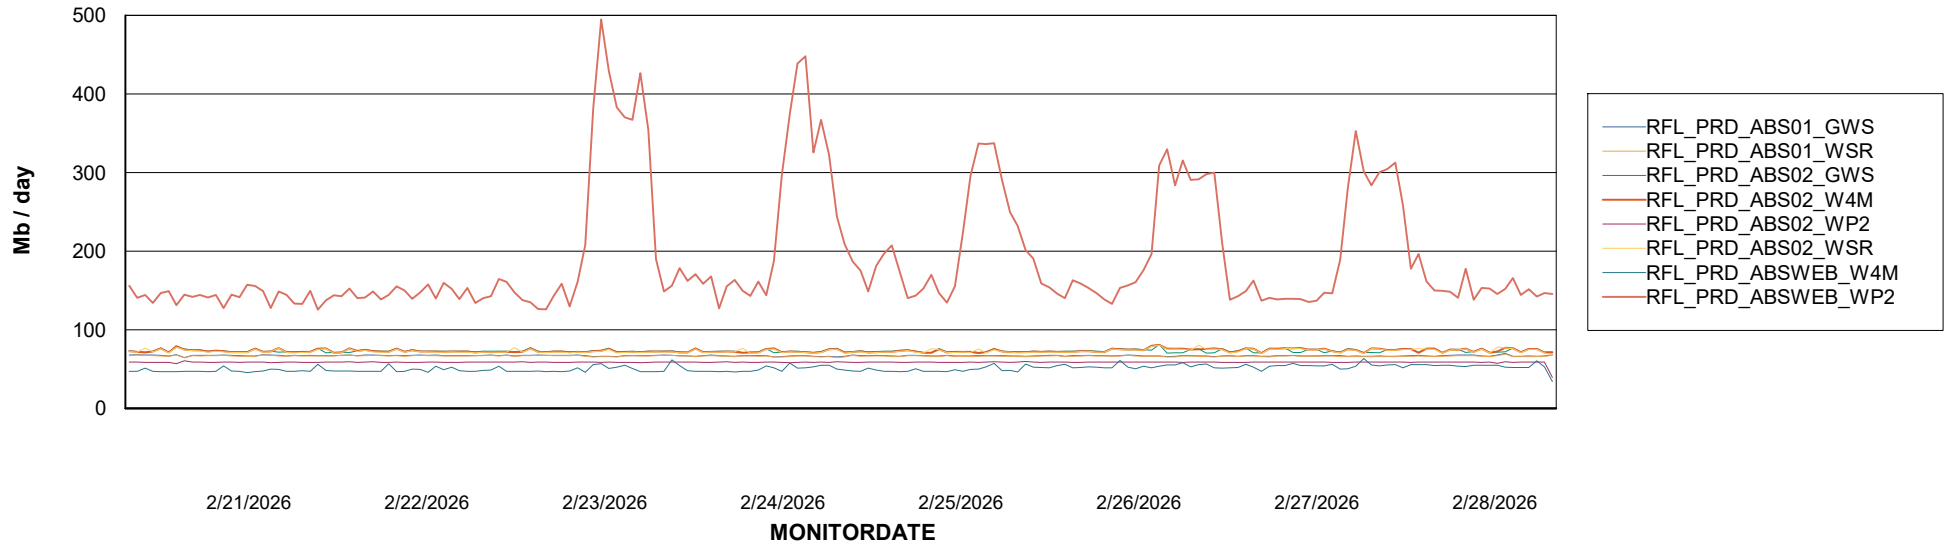

ABSSolute Web Component Services

Avg memory used per ABS Web component