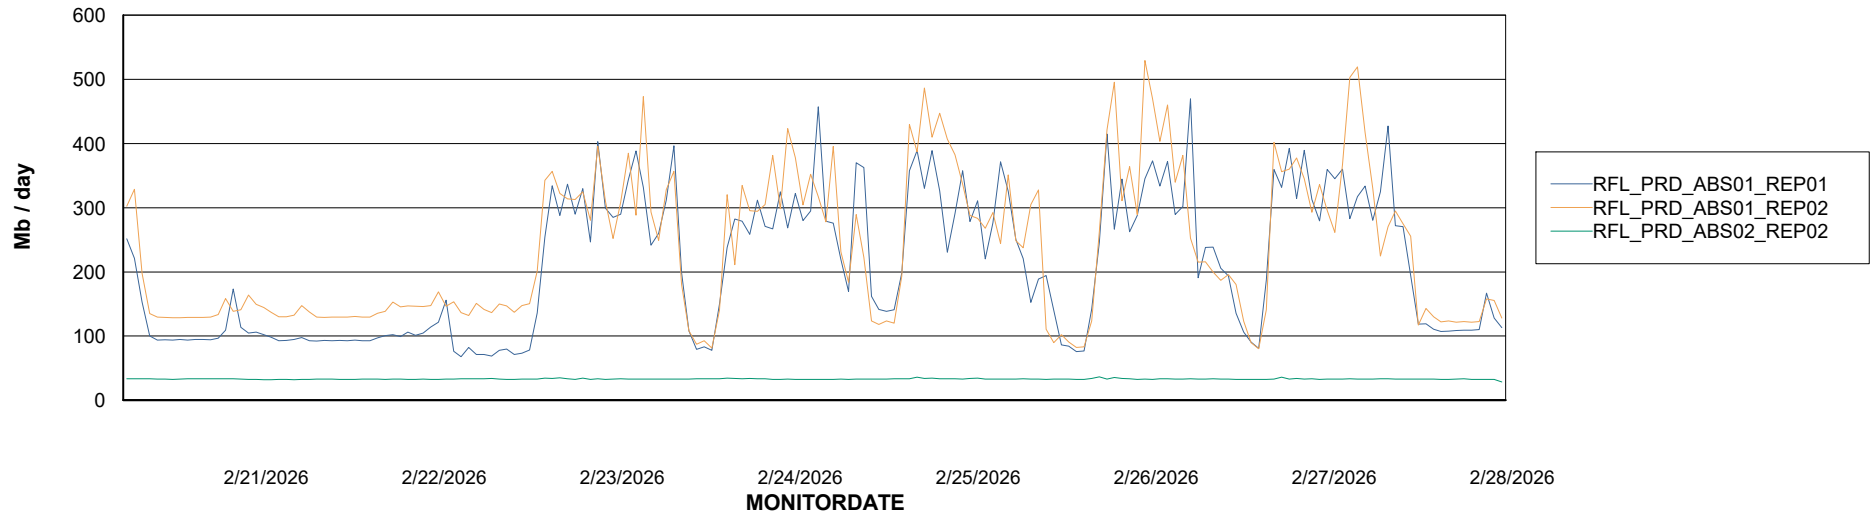

Avg memory used per ABS Server Service

Avg users per day per ABS server

Weekly SLA Customer Report

Customer RFL_Production
Database ID 36

ABSSolute Application ReportServer Services

Avg memory used per ReportServer Service