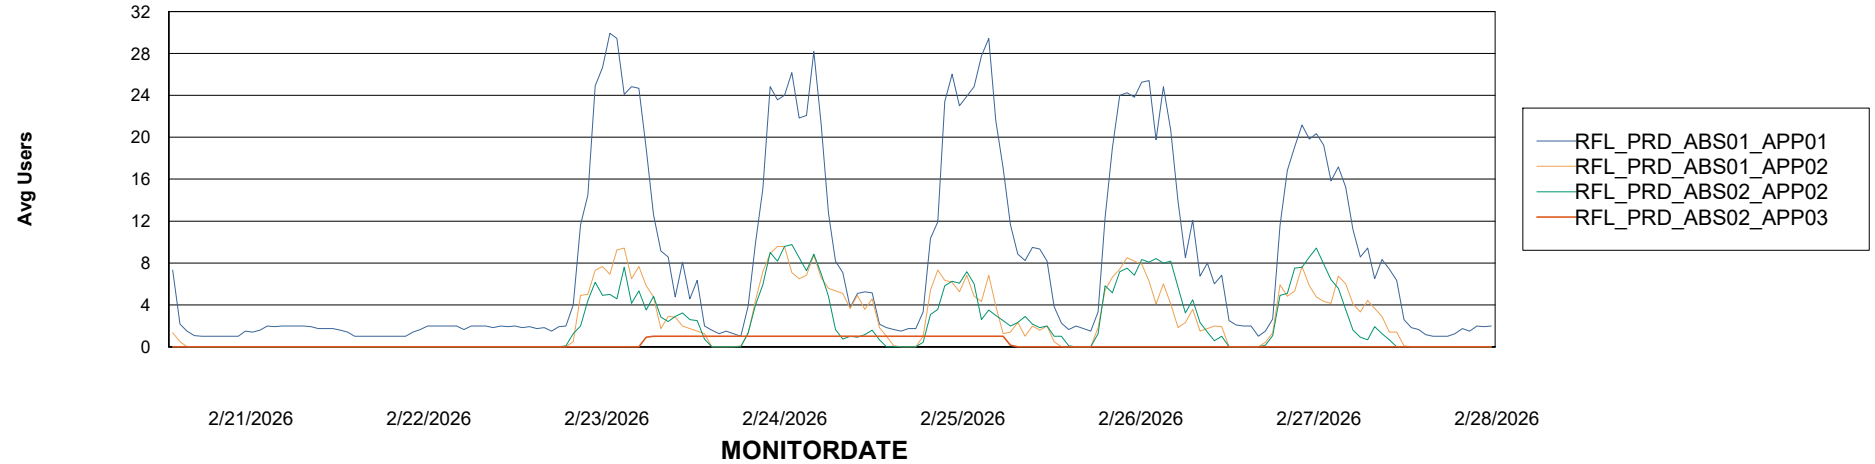

Avg users per day per ABS server