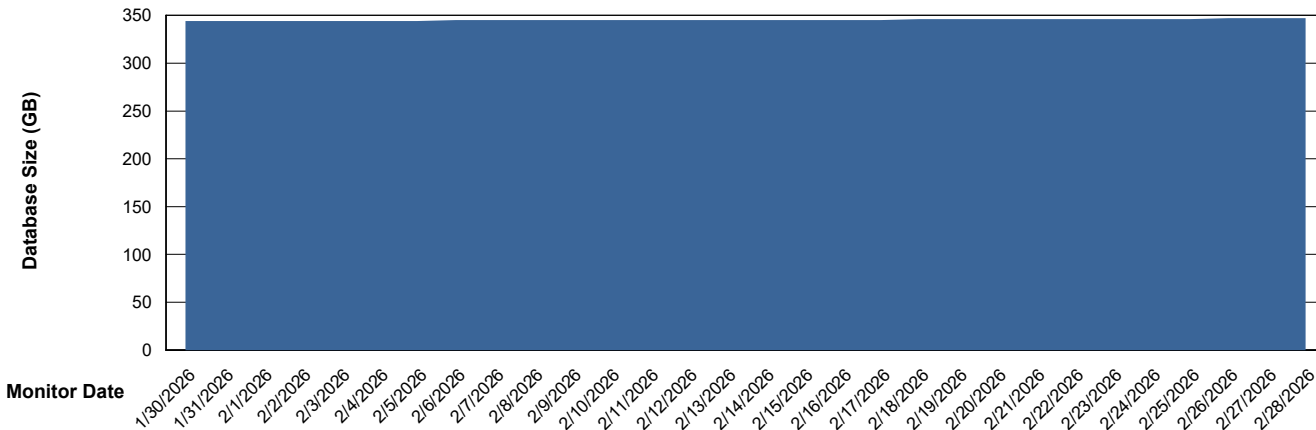

DB Processes Max 1,000

Weekly SLA Customer Report

Customer RFL_Production
 Database ID 36

DATABASE SIZE RFL_PRD_ABS01_DB

Database growth over last month

Database Tablespace RFL_PRD_ABS01_DB

Date	Tablespace Name	MaxFilesize (Gb)	Usedsize (Gb)	Percentage free
2/28/2026	ABSDATA	160	95	41
	INDX	288	235	19
2/27/2026	ABSDATA	160	95	41
	INDX	288	235	19
2/26/2026	ABSDATA	160	95	41
	INDX	288	234	19
2/25/2026	ABSDATA	160	95	41
	INDX	288	234	19
2/24/2026	ABSDATA	160	95	41
	INDX	288	234	19
2/23/2026	ABSDATA	160	95	41
	INDX	288	234	19
2/22/2026	ABSDATA	160	94	41
	INDX	288	234	19

Weekly SLA Customer Report

Customer RFL_Production
Database ID 36

Standby Database Health RFL_Production

Recovery lag for last 7 days

Weekly SLA Customer Report

Customer RFL_Production
Database ID 36

ABSSolute Application Server Services