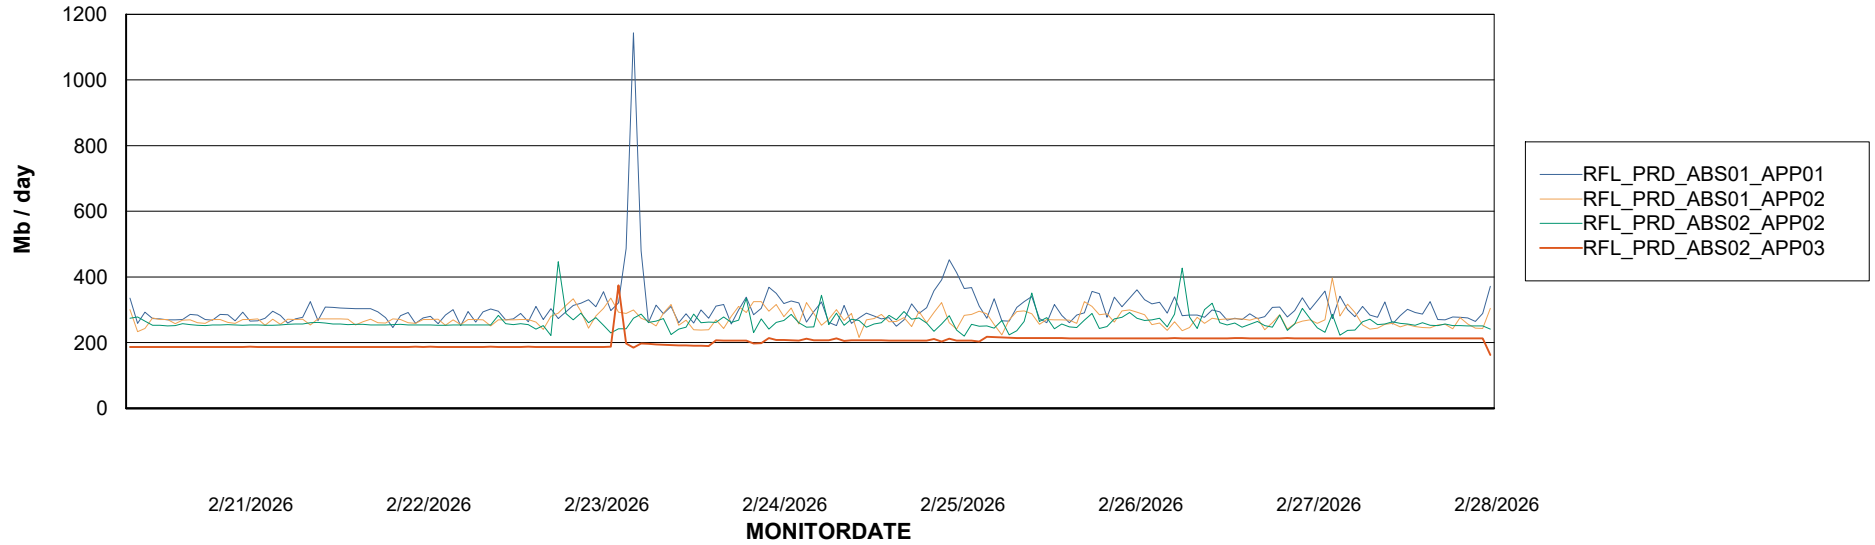

ABSSolute Application Server Services

Avg memory used per ABS Server Service