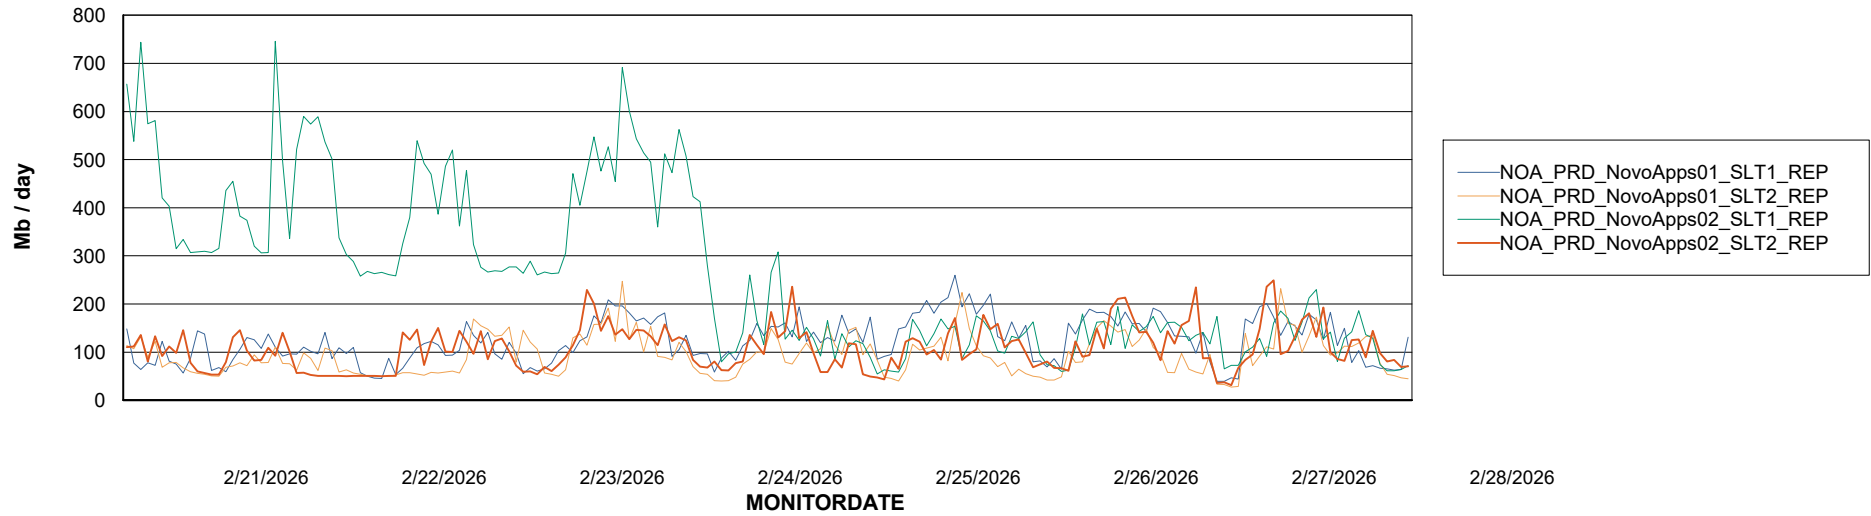

Avg memory used per ABS Server Service

Avg users per day per ABS server

Weekly SLA Customer Report

Customer NOA_Production (24/7)
Database ID 116

ABSSolute Application ReportServer Services

Avg memory used per ReportServer Service