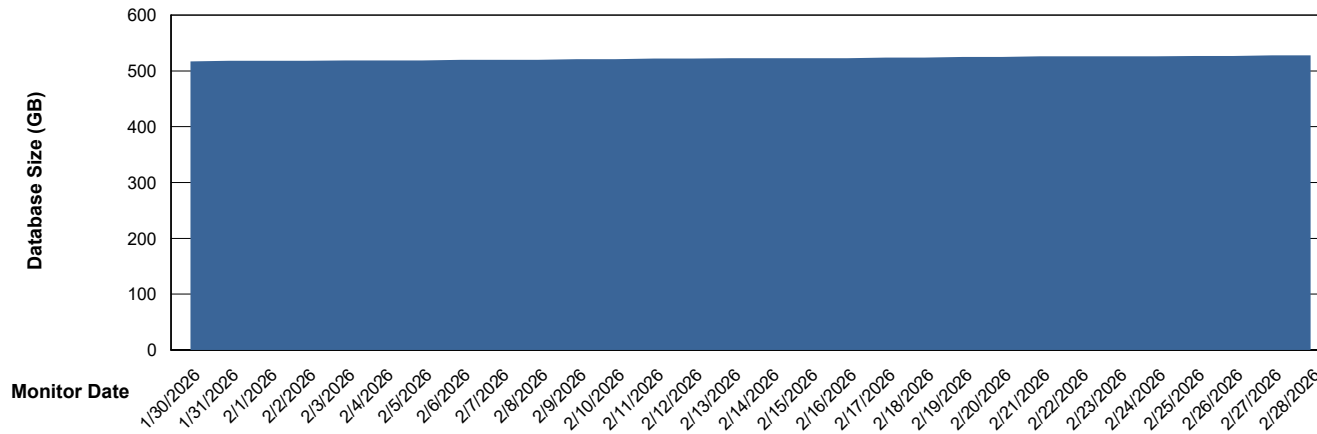

Weekly SLA Customer Report

Customer NOA_Production (24/7)
Database ID 116

Database Performance NOA_PRD_NovoABS03_HSBABS1

DB Processes Max 300

Weekly SLA Customer Report

Customer NOA_Production (24/7)
Database ID 116

DATABASE SIZE NOA_PRD_NHSBI_ABS1

Database growth over last month

DATABASE SIZE NOA_PRD_NovoABS01_ABS1

Database growth over last month

Weekly SLA Customer Report

Customer NOA_Production (24/7)
Database ID 116