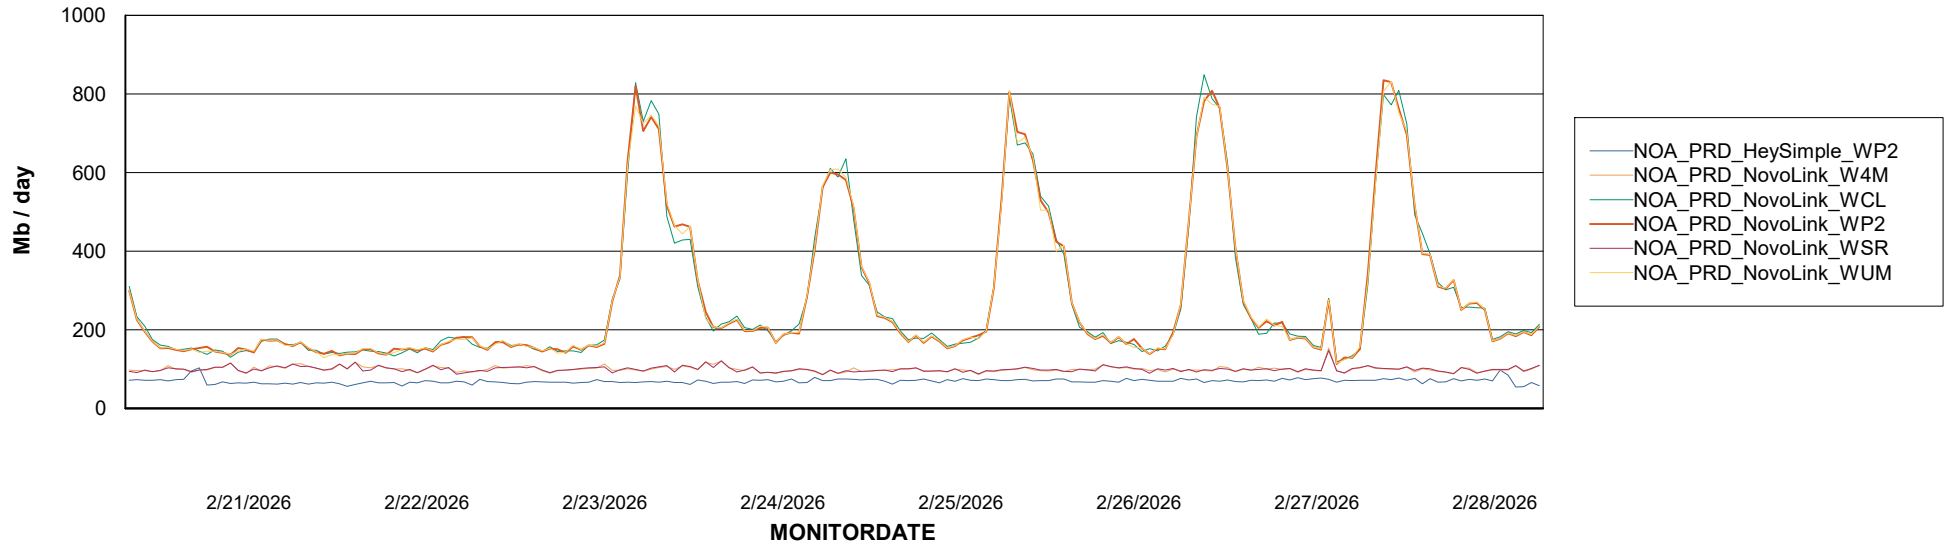

ABSolute Web Component Services

Avg memory used per ABS Web component