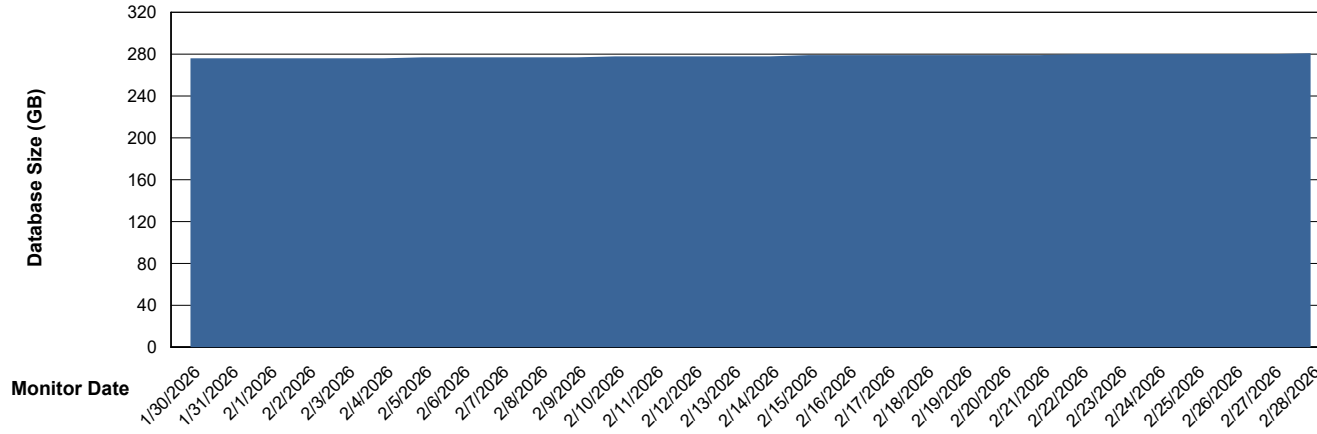

Weekly SLA Customer Report

Customer NOA_Production (24/7)
Database ID 116

Database Performance NOA_PRD_NovoABS03_HSBABS1

DB Processes Max 300

Weekly SLA Customer Report

Customer NOA_Production (24/7)
Database ID 116

DATABASE SIZE NOA_PRD_NHSBI_ABS1

Database growth over last month

DATABASE SIZE NOA_PRD_NovoABS01_ABS1

Database growth over last month

Weekly SLA Customer Report

Customer NOA_Production (24/7)
Database ID 116