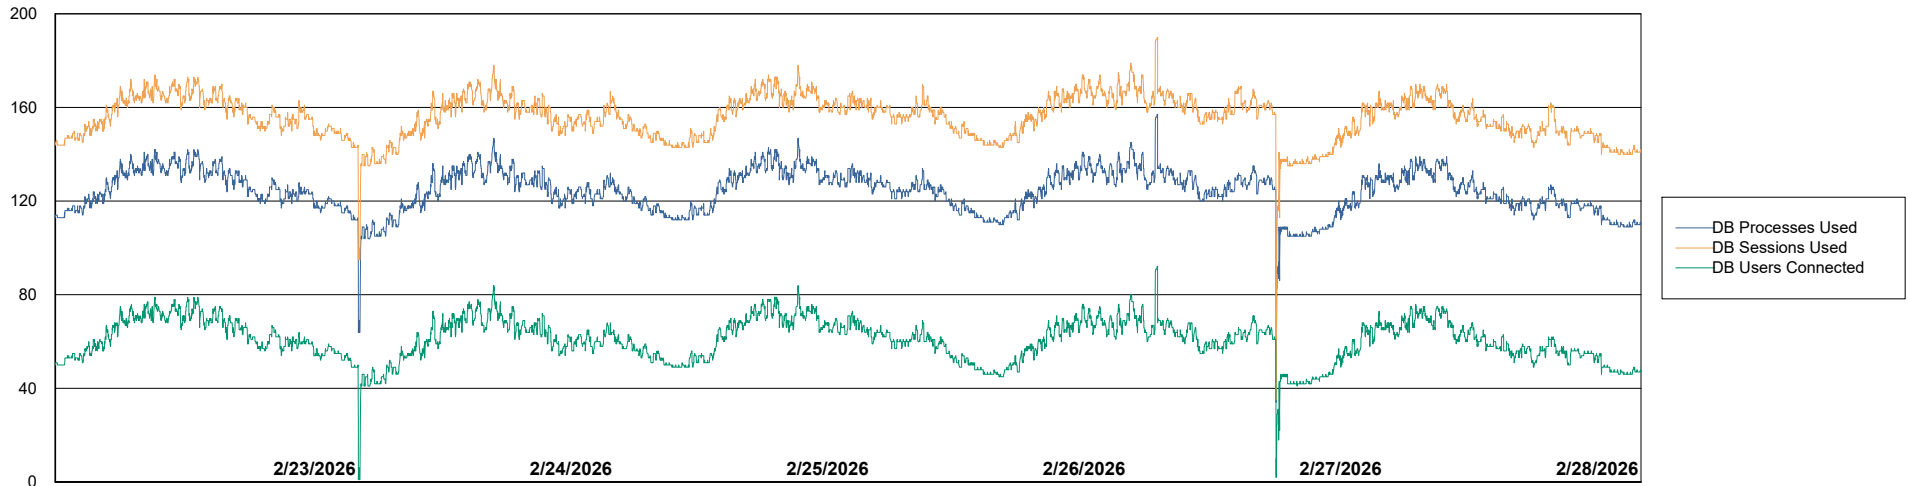

Weekly SLA Customer Report

Customer NOA_Production (24/7)
Database ID 116

Database Performance NOA_PRD_NHSBI_ABS1

Weekly SLA Customer Report

Customer NOA_Production (24/7)
Database ID 116

Database Performance NOA_PRD_NovoABS01_ABS1