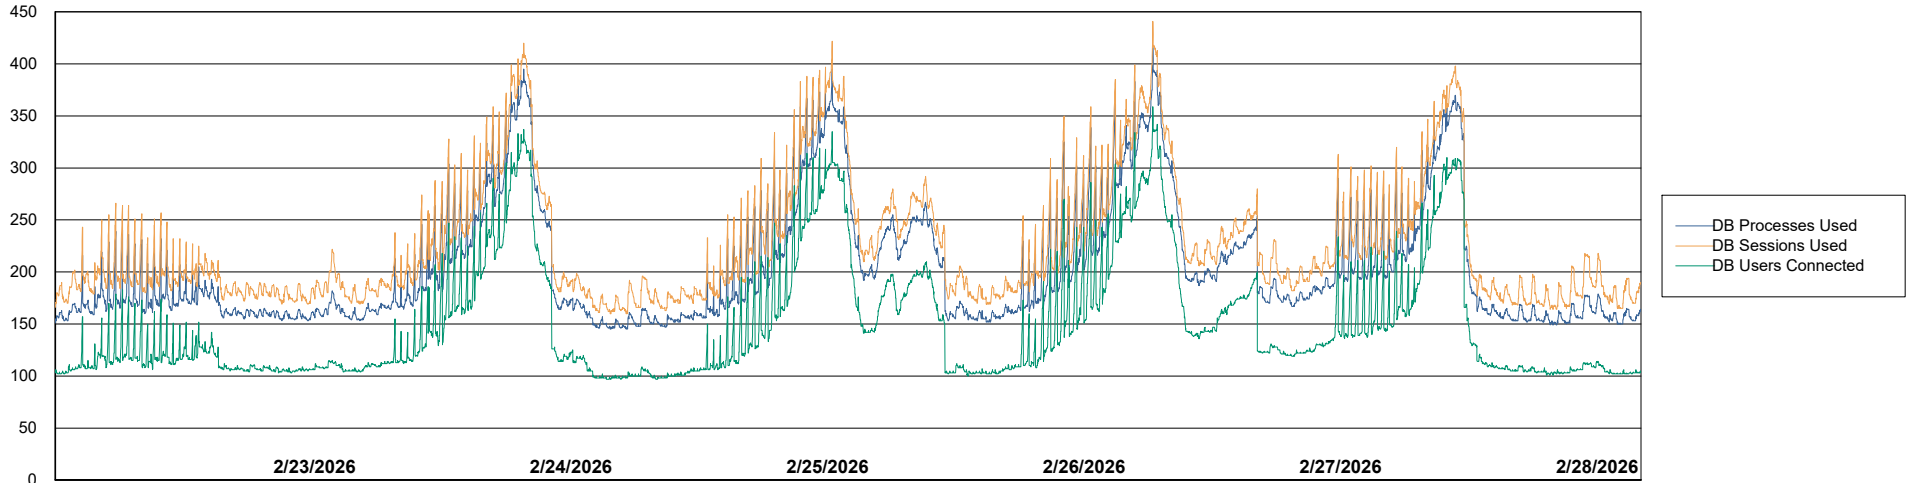

Weekly SLA Customer Report

Customer NIX_Production
Database ID 51

Database Performance NIX_PRD_ABSBI_ABS1

Weekly SLA Customer Report

Customer NIX_Production
Database ID 51

Database Performance NIX_PRD_ABSDB01_ABS1