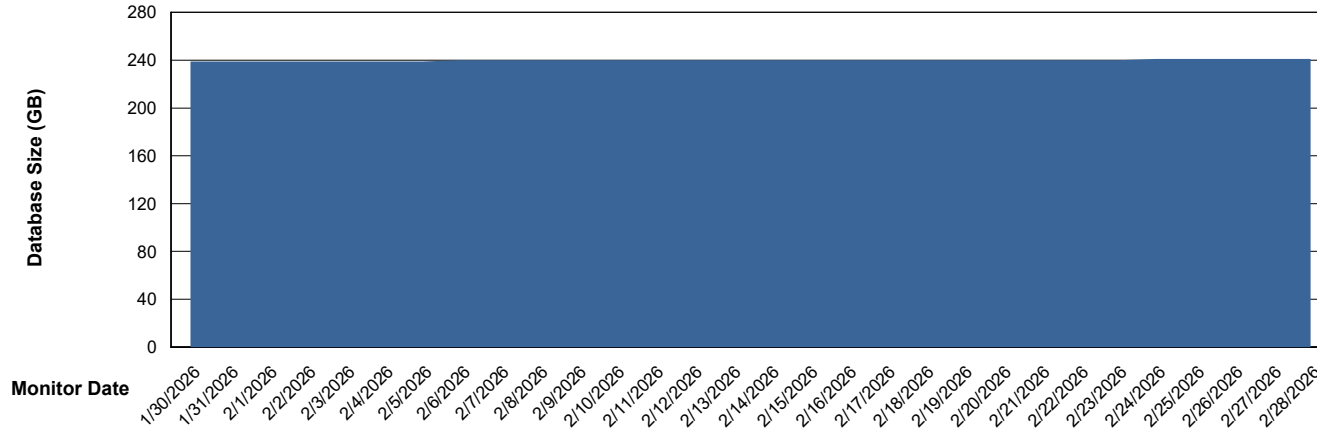

DATABASE SIZE NIX_PRD_ABSBI_ABS1

Database growth over last month