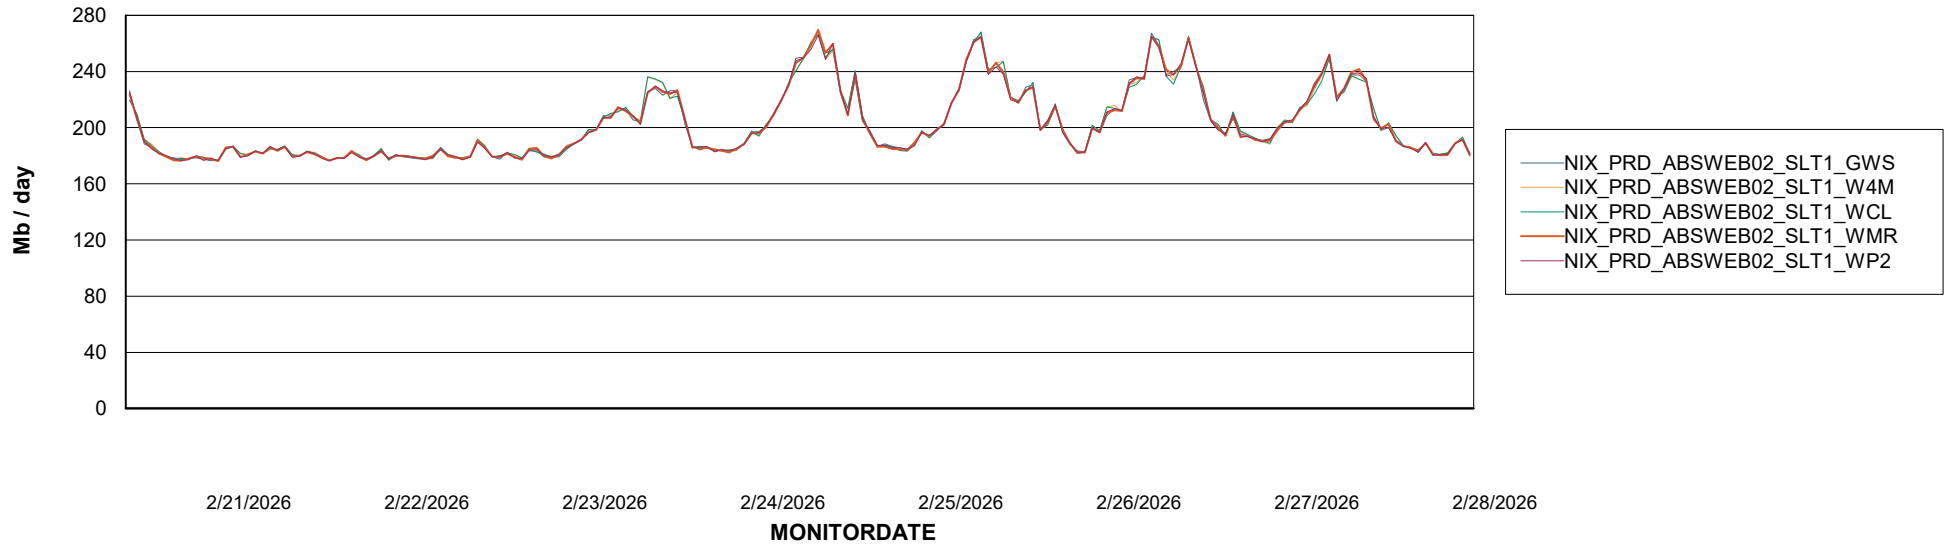

ABSolute Web Component Services

Avg memory used per ABS Web component