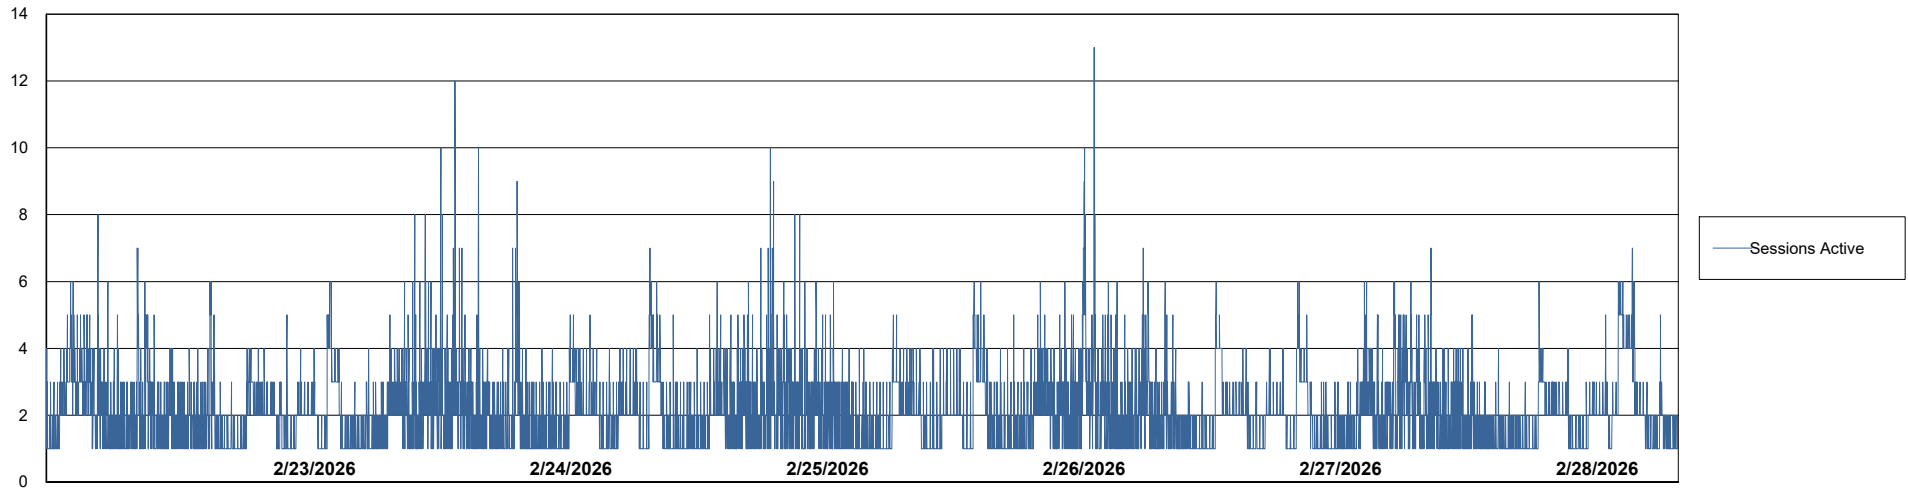

Weekly SLA Customer Report

Customer NIX_Production
Database ID 51

Database Performance NIX_PRD_ABSBI_ABS1

Weekly SLA Customer Report

Customer NIX_Production
Database ID 51

Database Performance NIX_PRD_ABSDB01_ABS1