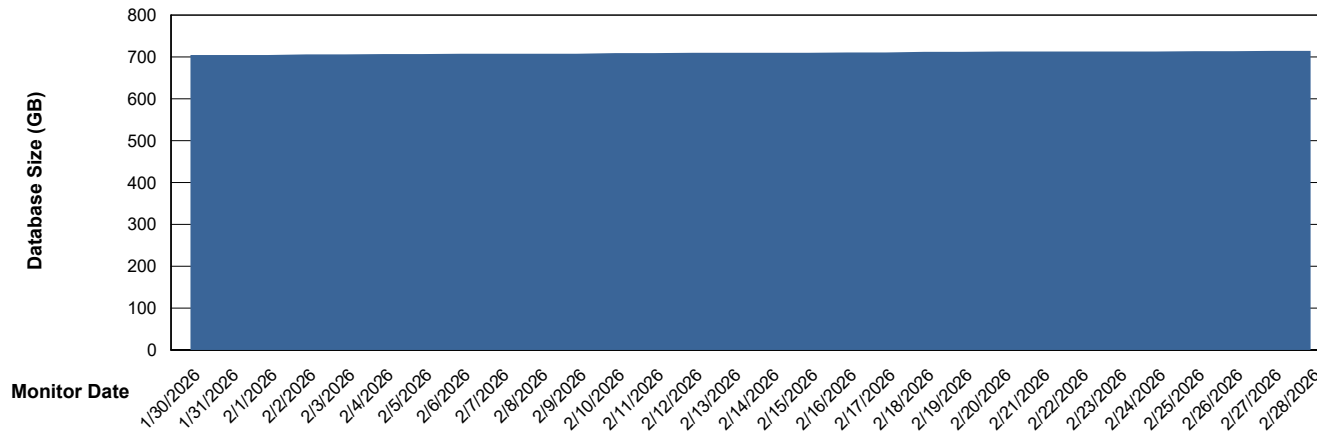

DATABASE SIZE NIX_PRD_ABSDB01_ABS1

Database growth over last month