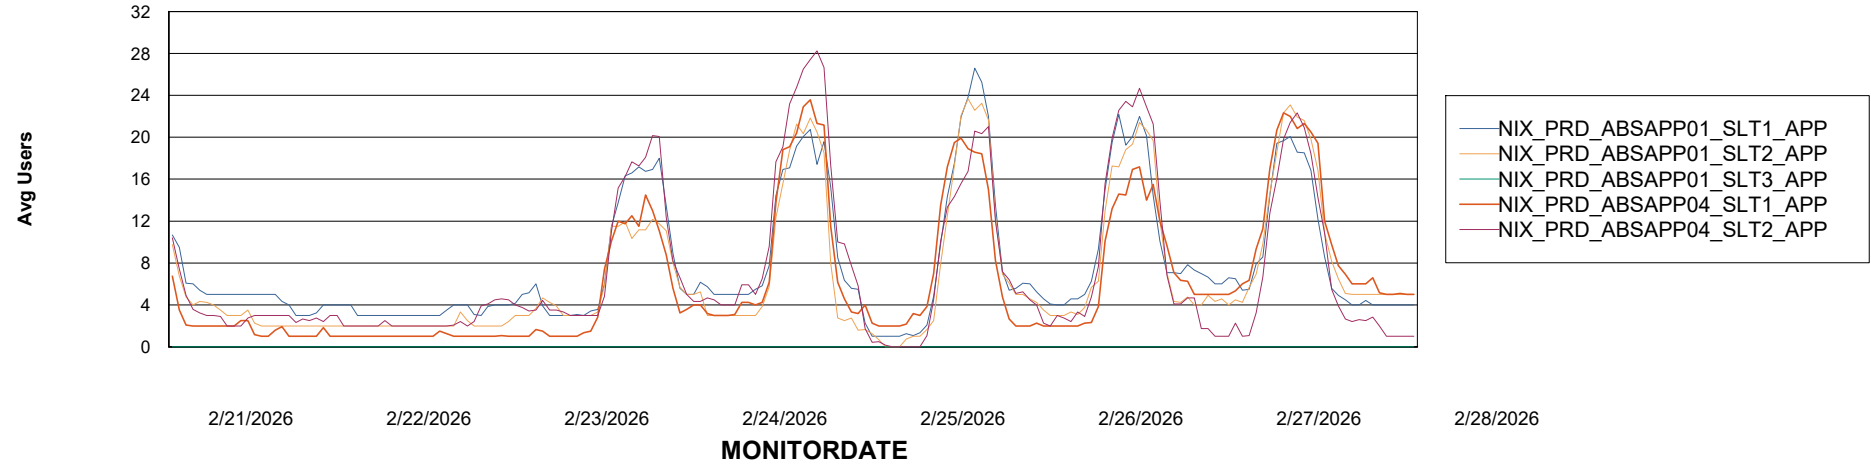

Avg users per day per ABS server