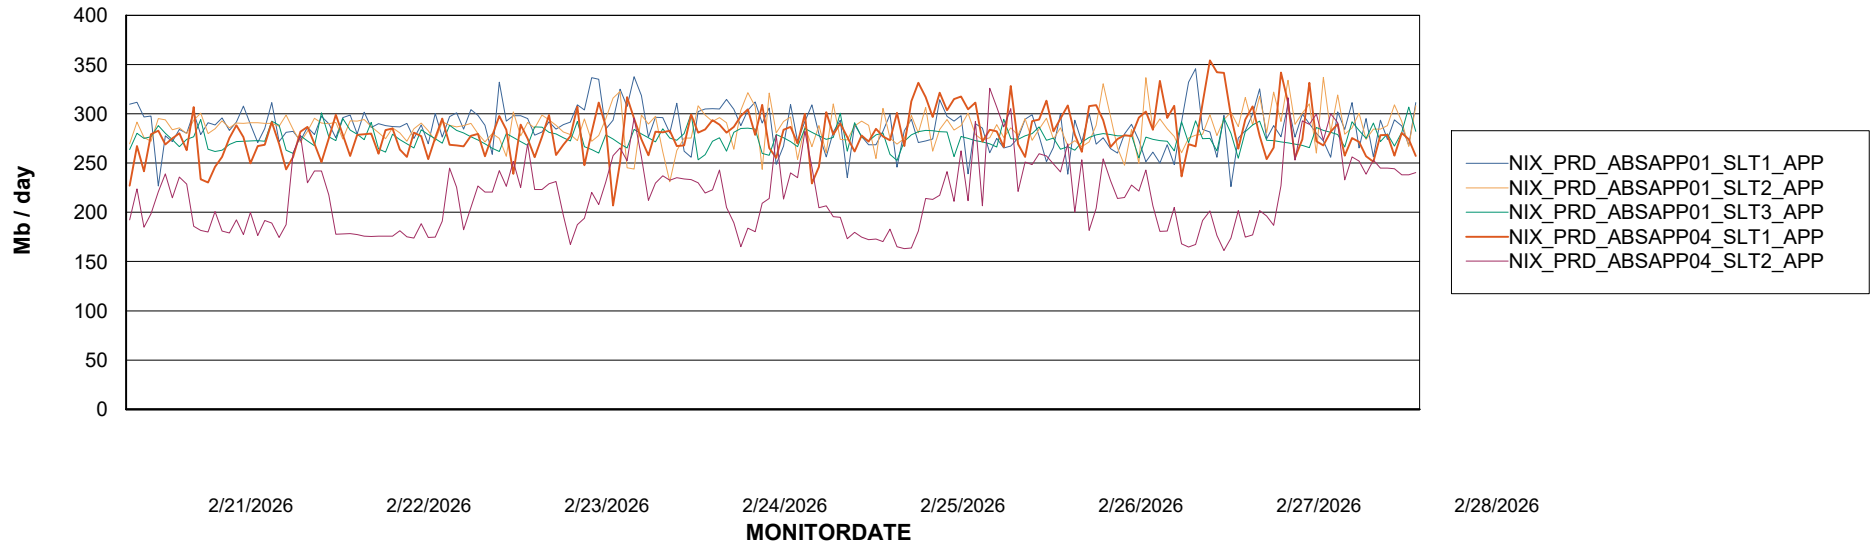

ABSSolute Application Server Services

Avg memory used per ABS Server Service