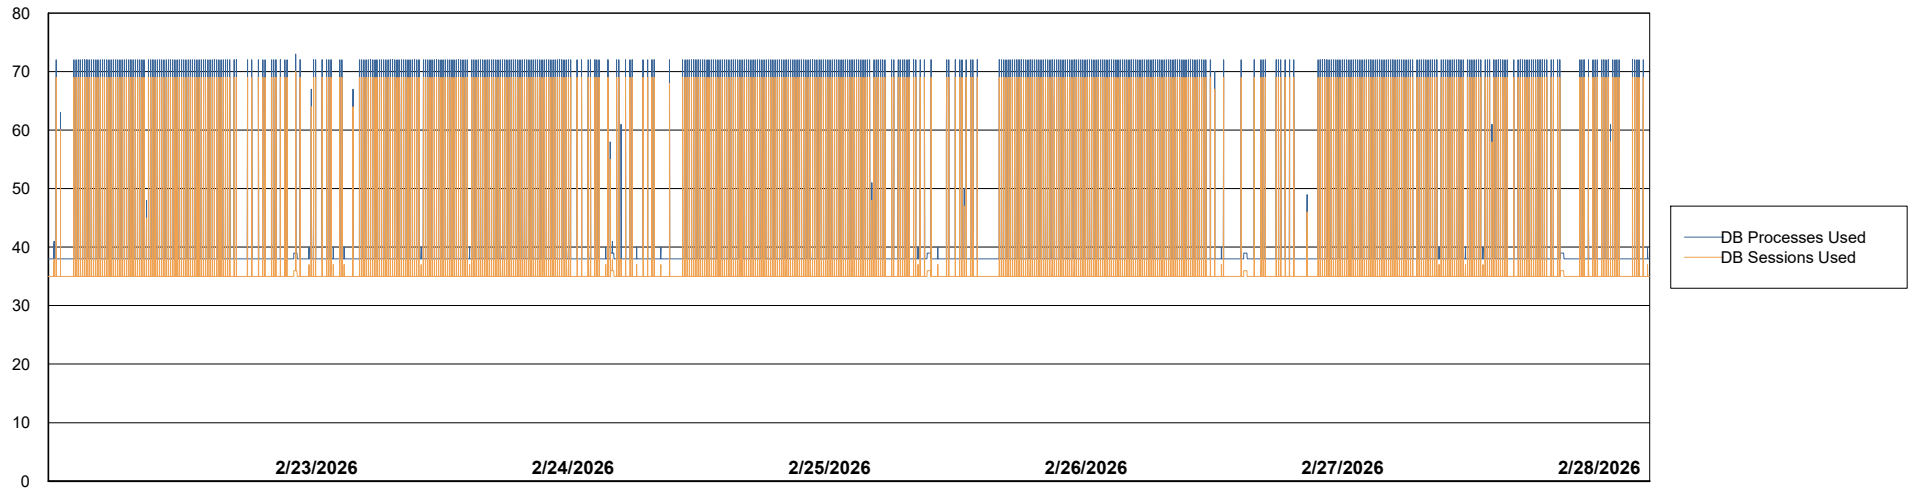

Database Performance NIX_PRD_ABSDB02_HSBABS1

DB Processes Max 300