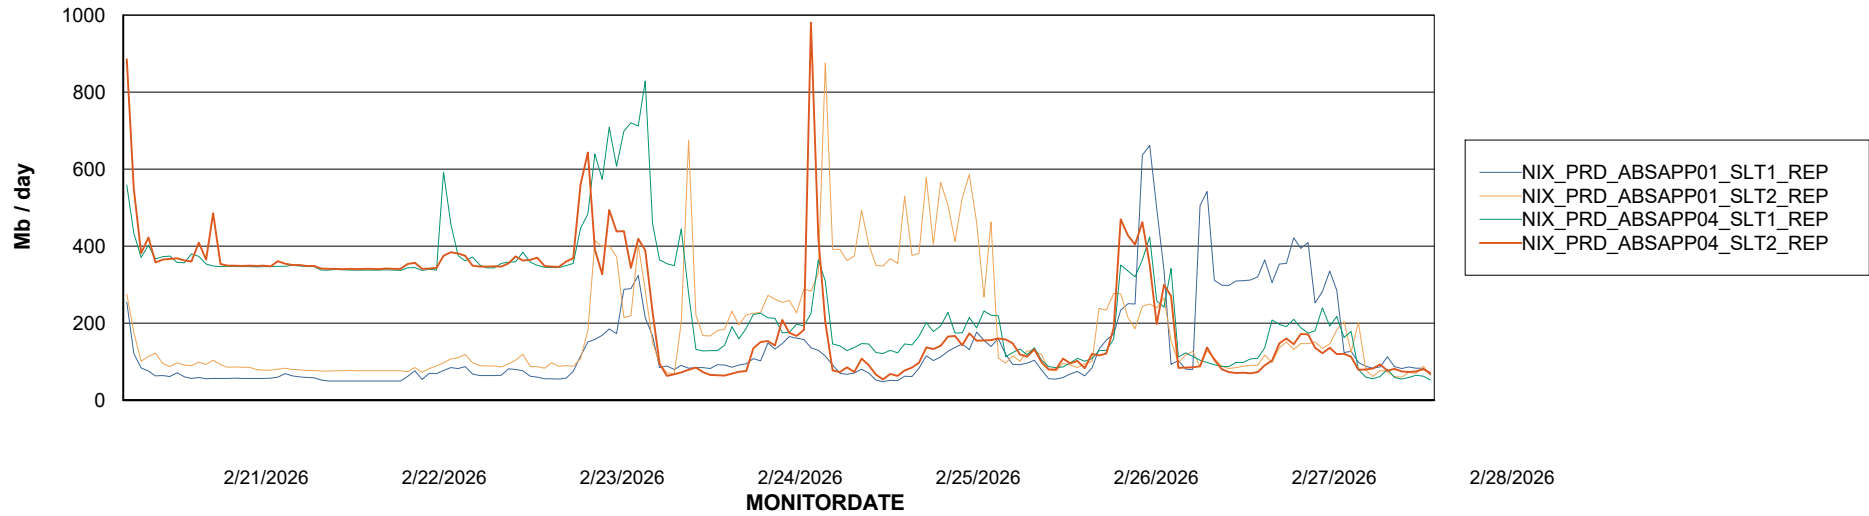

Avg memory used per ABS Server Service

Avg users per day per ABS server

Weekly SLA Customer Report

Customer NIX_Production
Database ID 51

ABSSolute Application ReportServer Services

Avg memory used per ReportServer Service