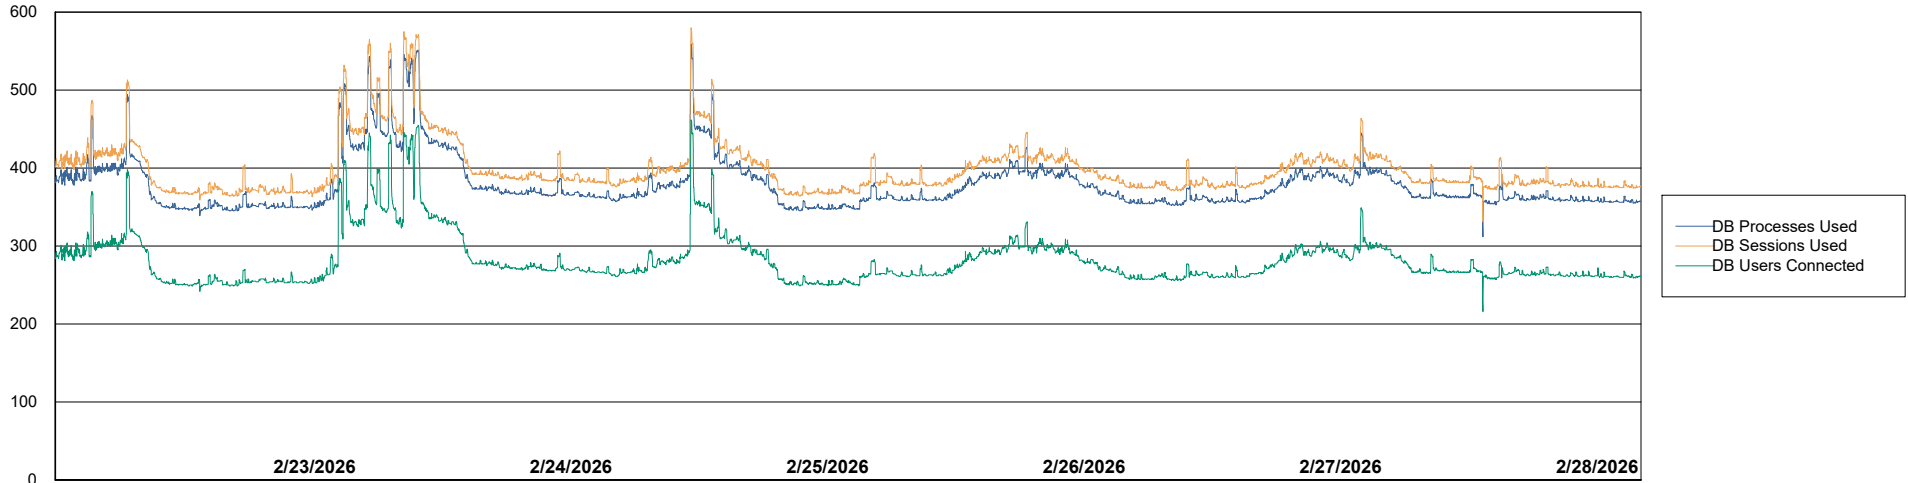

Database Performance LTS_PRD_CLSABSD01_ABS1