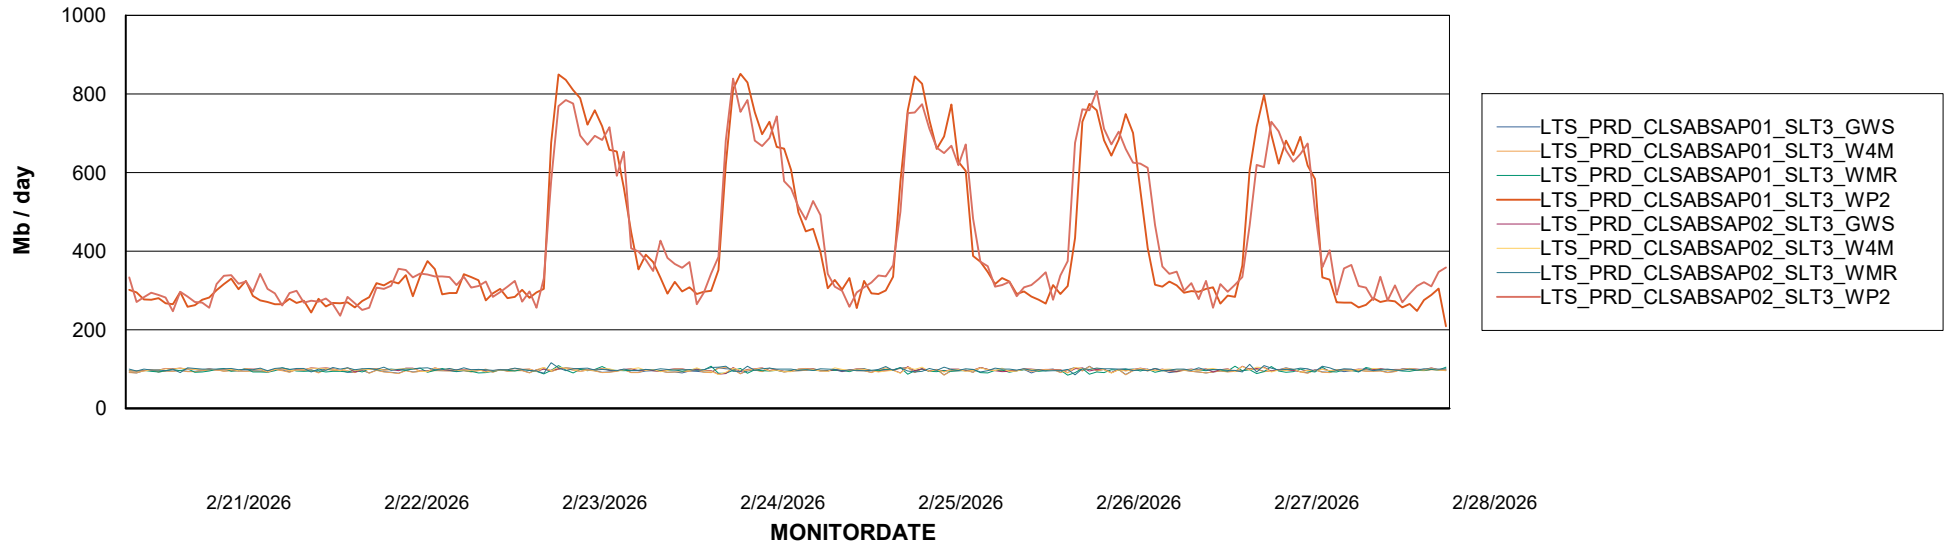

ABSolute Web Component Services

Avg memory used per ABS Web component