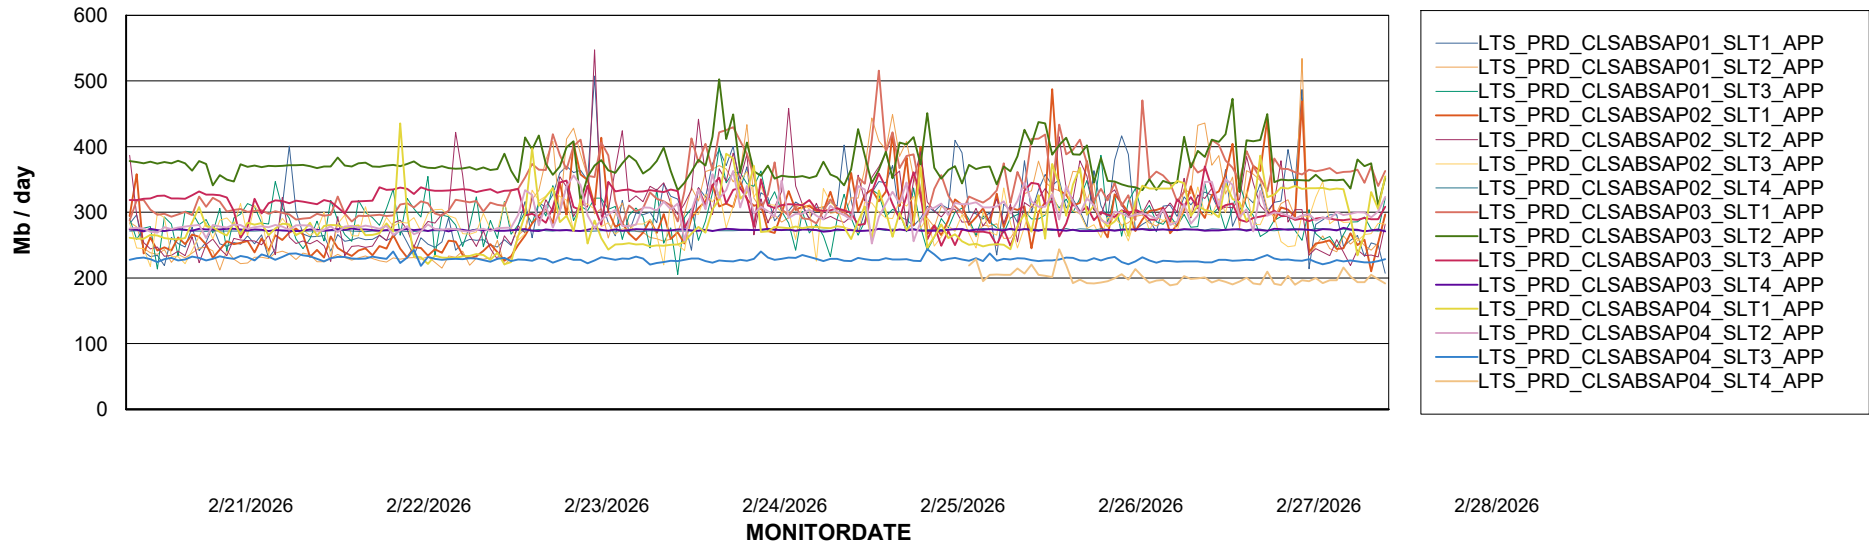

ABSSolute Application Server Services

Avg memory used per ABS Server Service