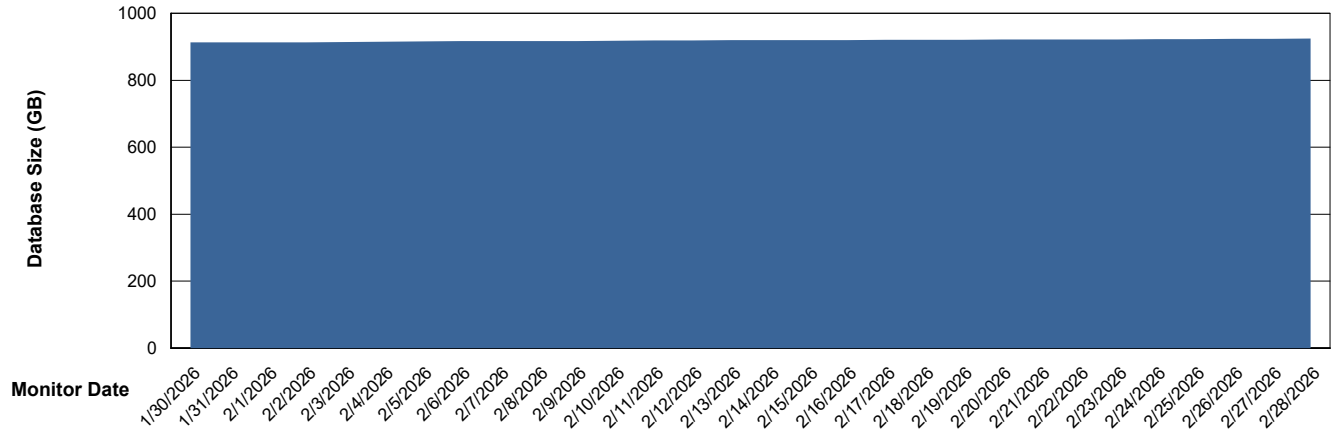

DATABASE SIZE LTS_PRD_CLSABSBI01_ABS1

Database growth over last month