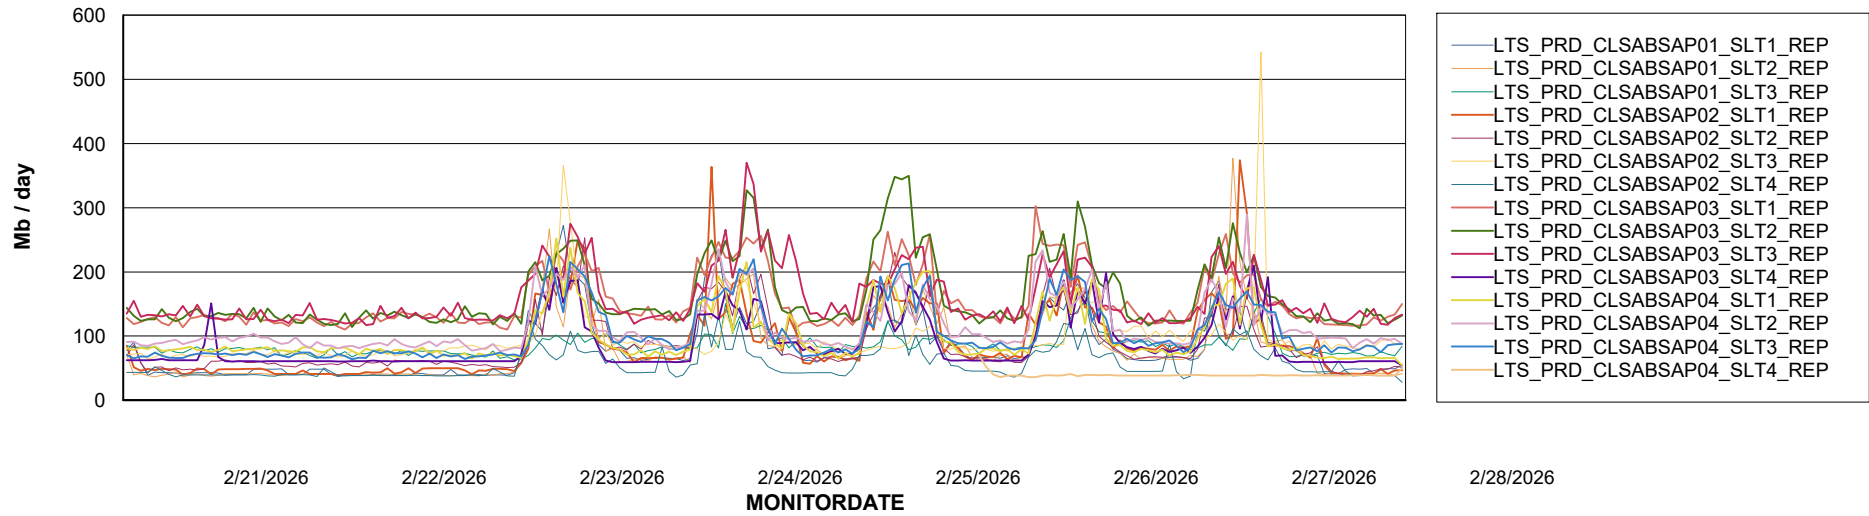

ABSSolute Application ReportServer Services

Avg memory used per ReportServer Service