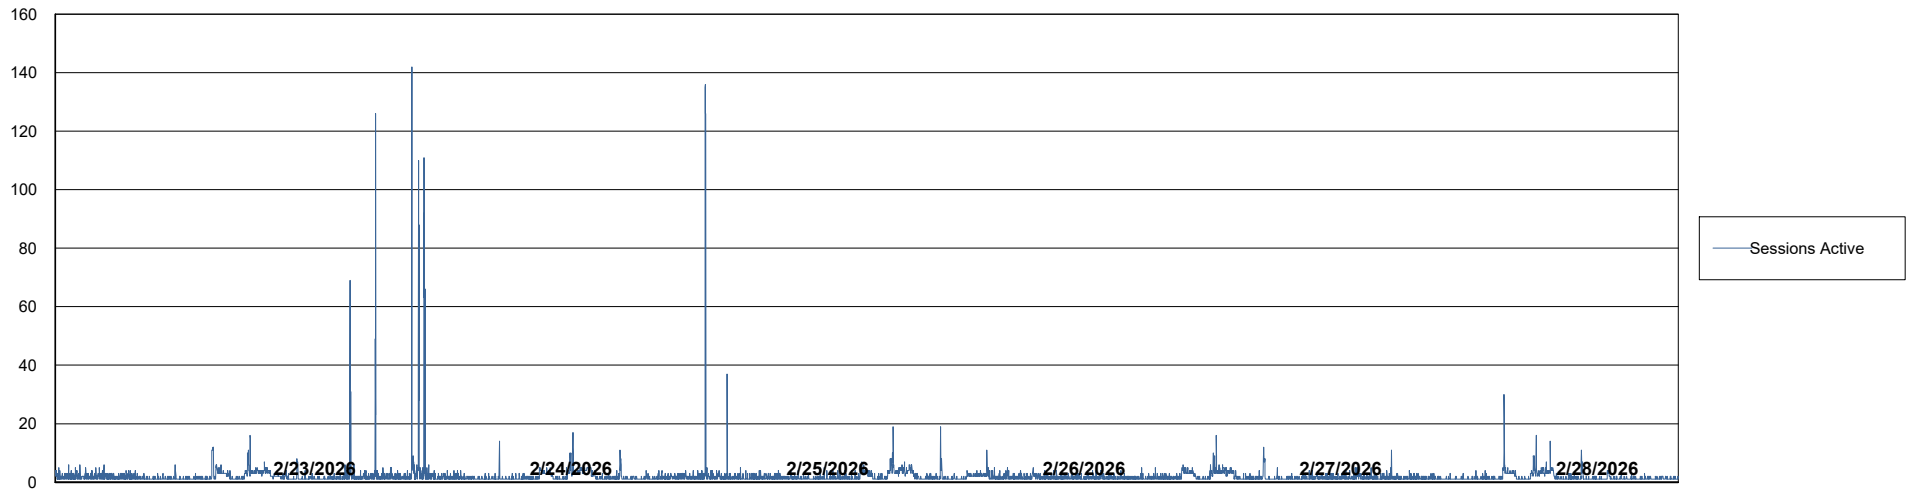

Database Performance LTS_PRD_CLSABSD01_ABS1