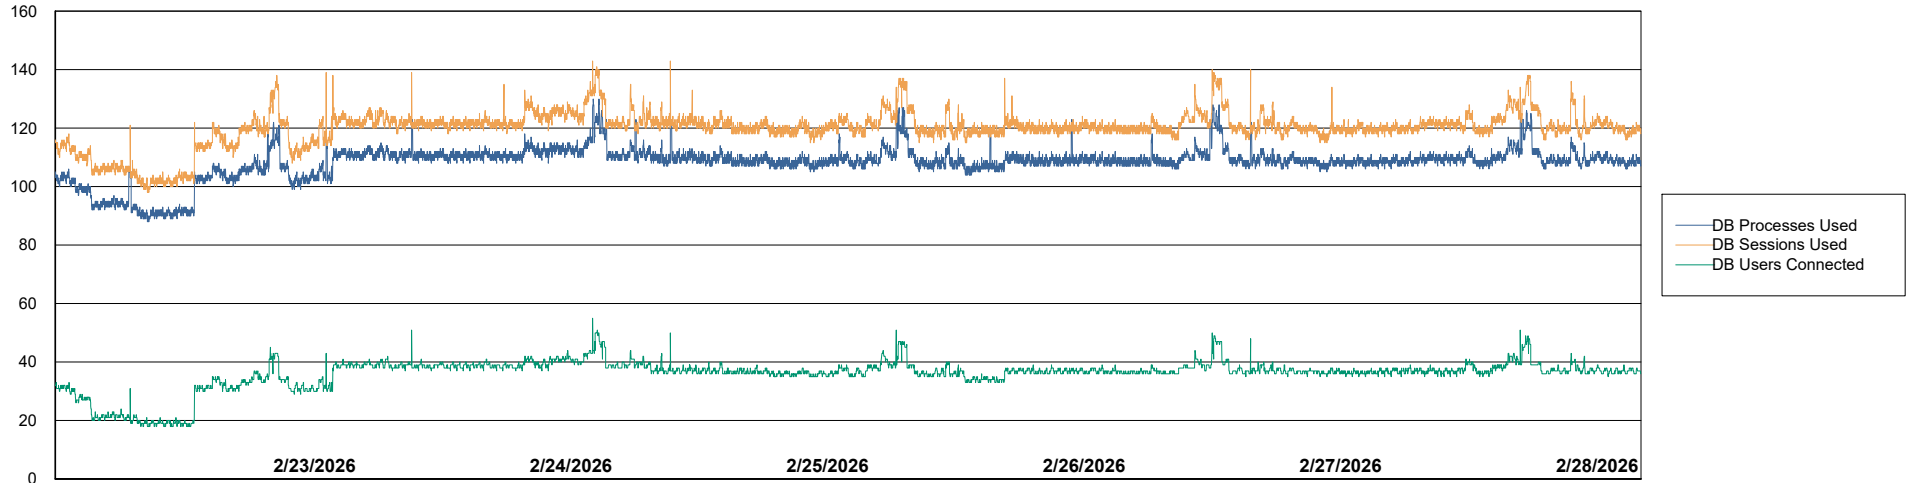

Database Performance LTS_PRD_CLSABSBI01_ABS1