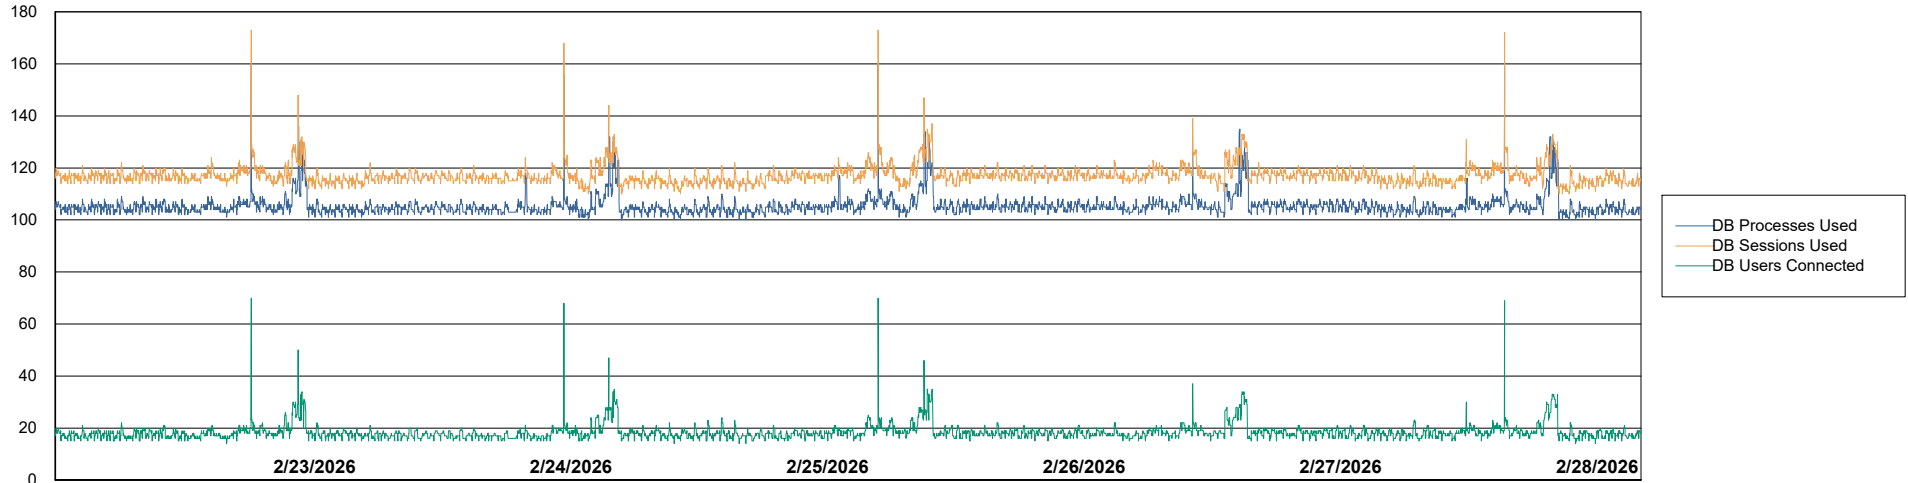

Database Performance LTS_PRD_CLSABSBI01NEW_ABS1