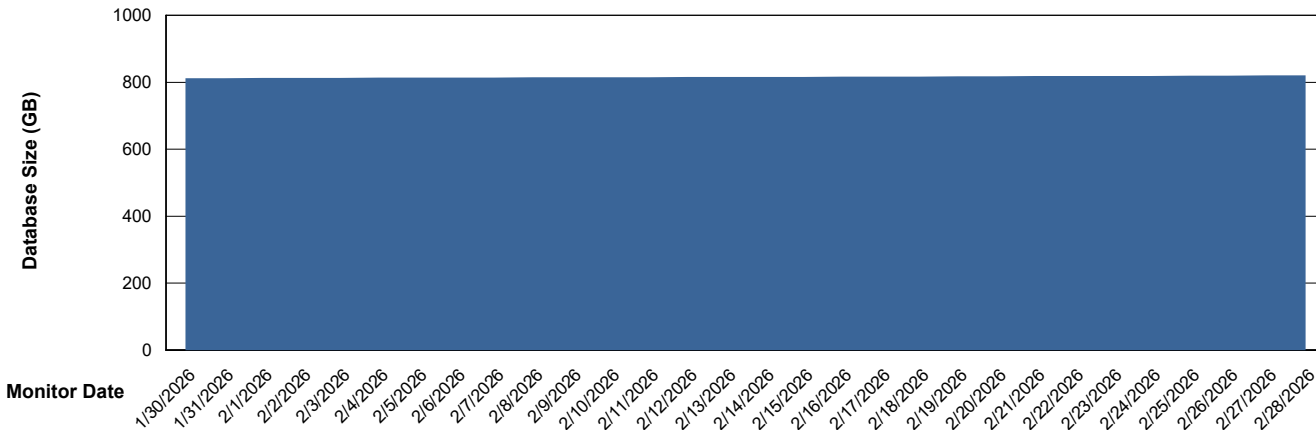

Database growth over last month

Database Tablespace LST-DBS7-AMS_DB_ABS1

Date	Tablespace Name	MaxFilesize (Gb)	Usedsize (Gb)	Percentage free
2/28/2026	ABSDATA	832	676	19
	INDX	174	128	26
2/27/2026	ABSDATA	832	676	19
	INDX	174	128	26
2/26/2026	ABSDATA	832	675	19
	INDX	174	128	26
2/25/2026	ABSDATA	832	675	19
	INDX	174	128	26
2/24/2026	ABSDATA	832	675	19
	INDX	174	128	26
2/23/2026	ABSDATA	832	674	19
	INDX	174	128	27
2/22/2026	ABSDATA	832	674	19
	INDX	174	128	27