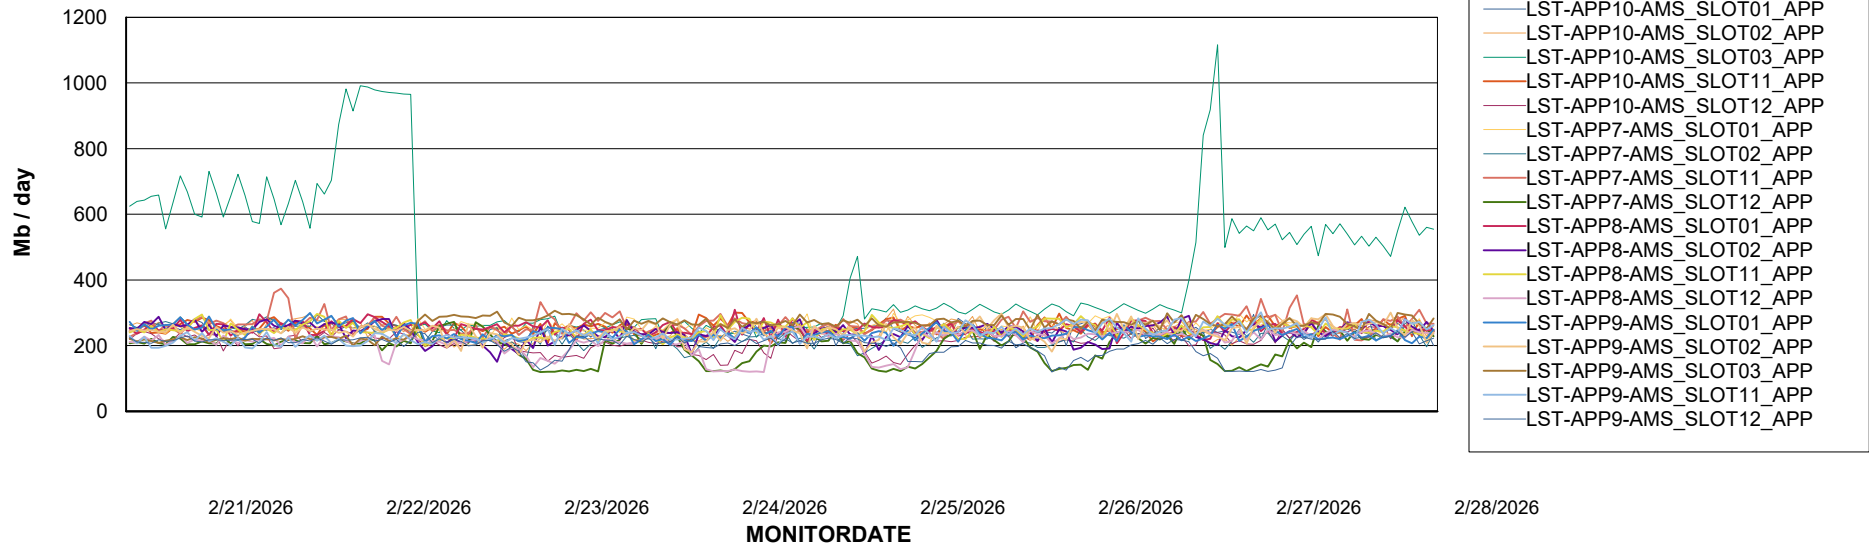

ABSSolute Application Server Services

Avg memory used per ABS Server Service