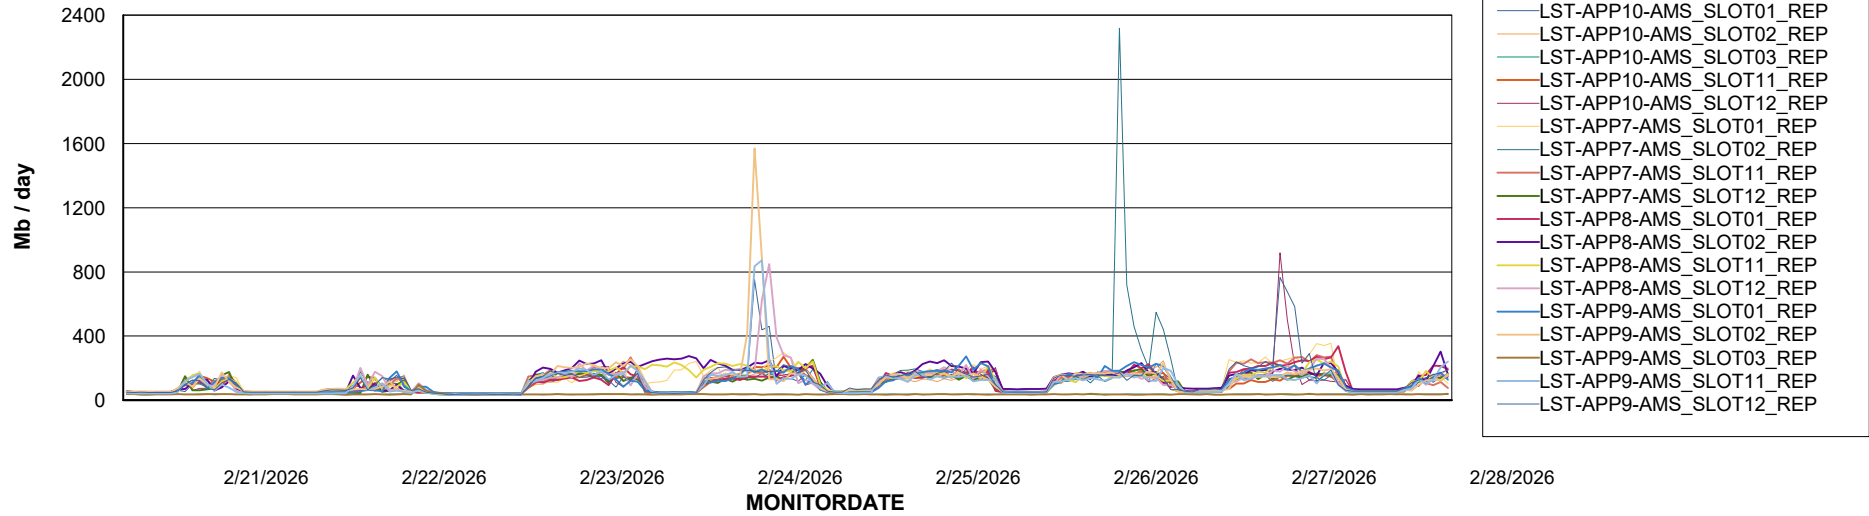

ABSSolute Application ReportServer Services

Avg memory used per ReportServer Service