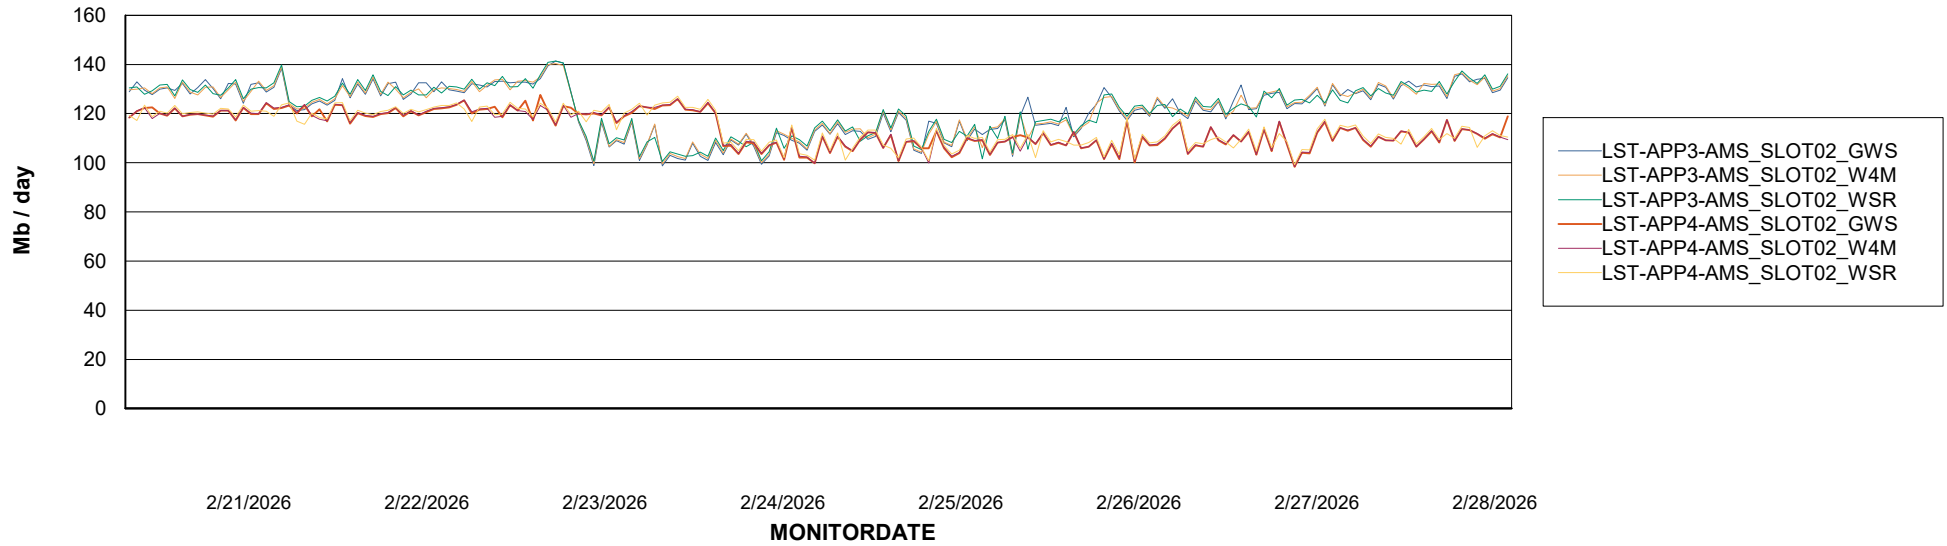

ABSSolute Web Component Services

Avg memory used per ABS Web component