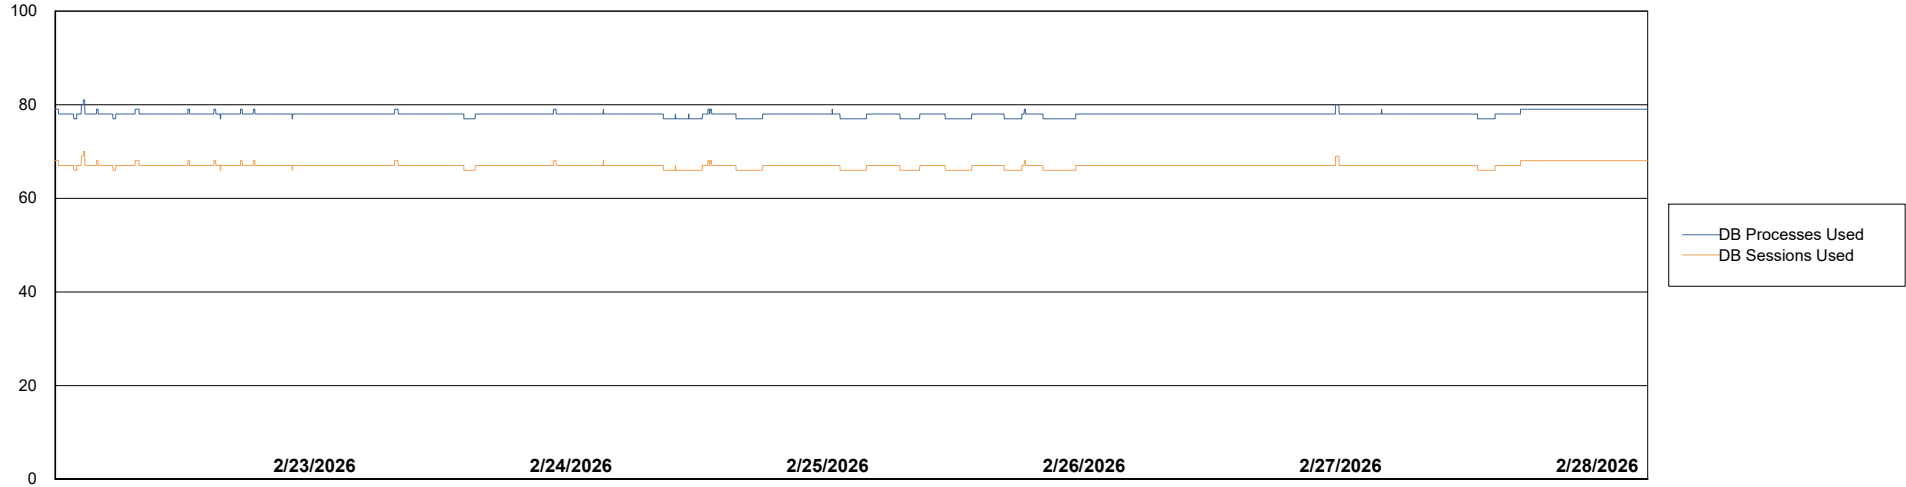

Database Performance LST-DBS4-AMS_DB_HSBABSME

DB Processes Max 1,000
DB Processes Max 0