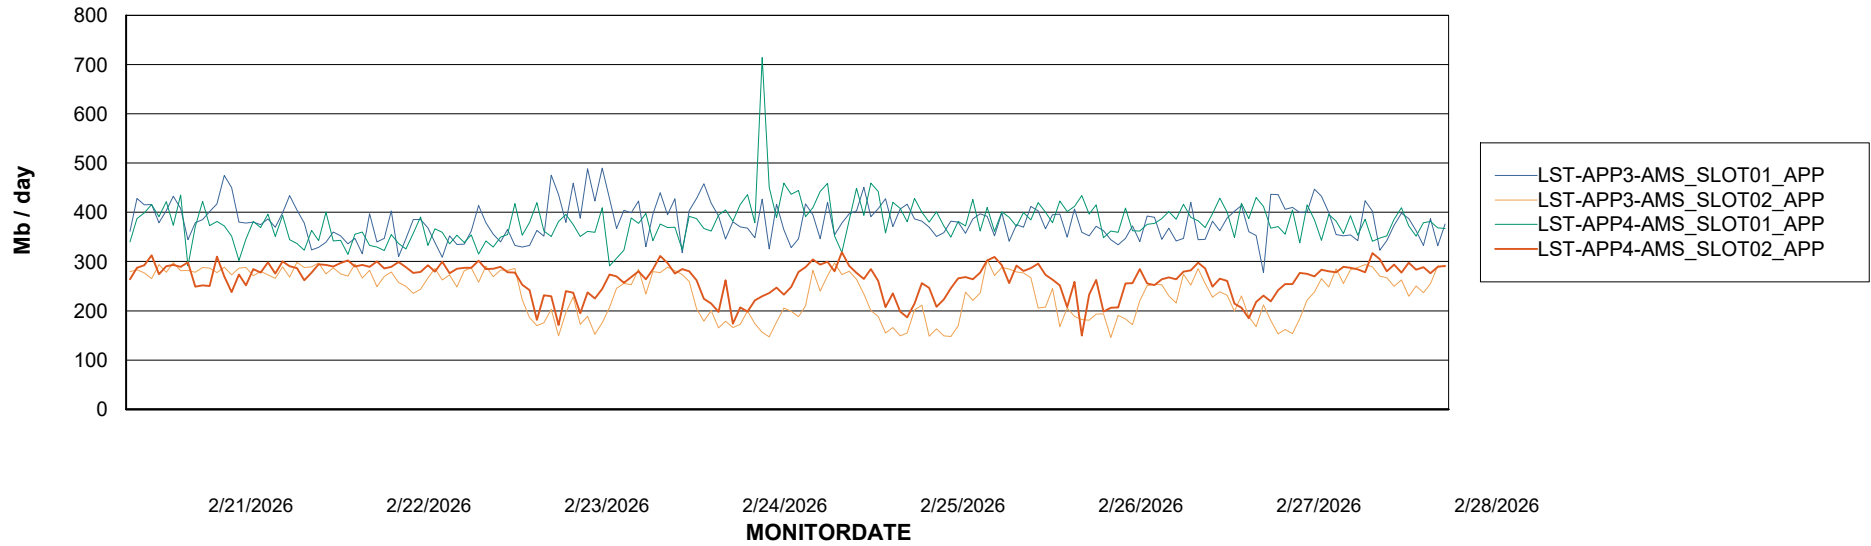

ABSSolute Application Server Services

Avg memory used per ABS Server Service