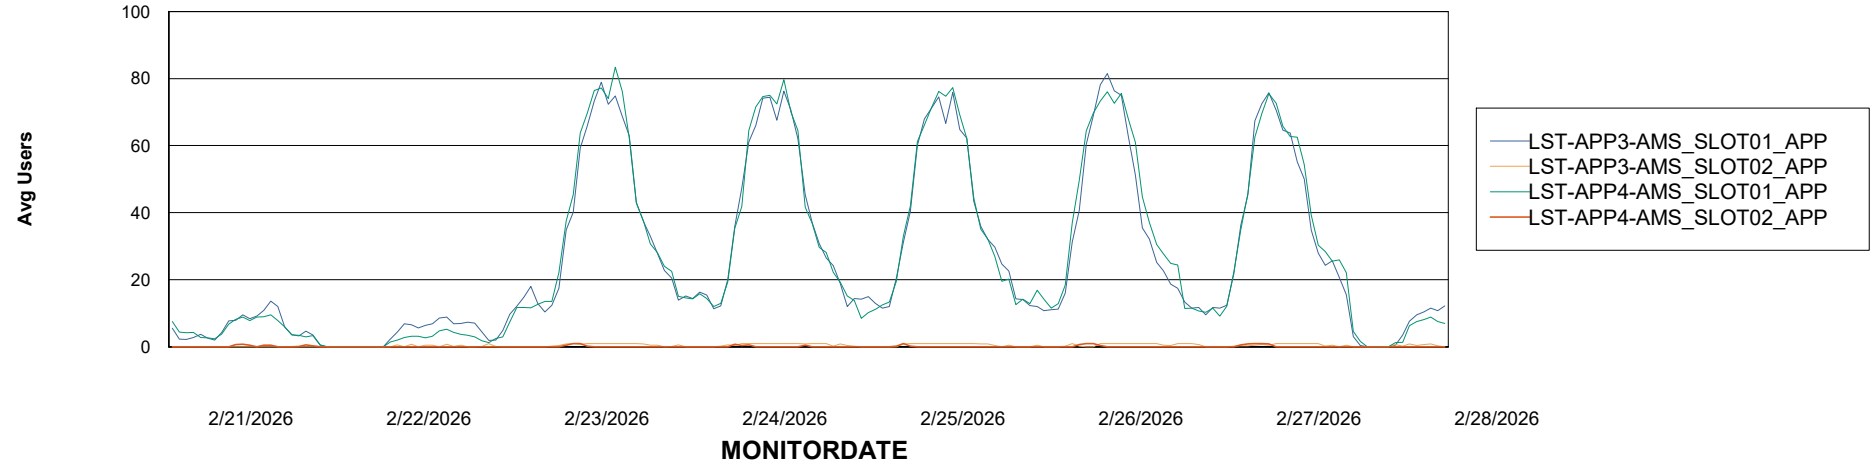

Weekly SLA Customer Report

Customer LST OCI AMS Production ABSME
Database ID 213

ABSSolute Application Server Services

Avg memory used per ABS Server Service

Avg users per day per ABS server

Weekly SLA Customer Report