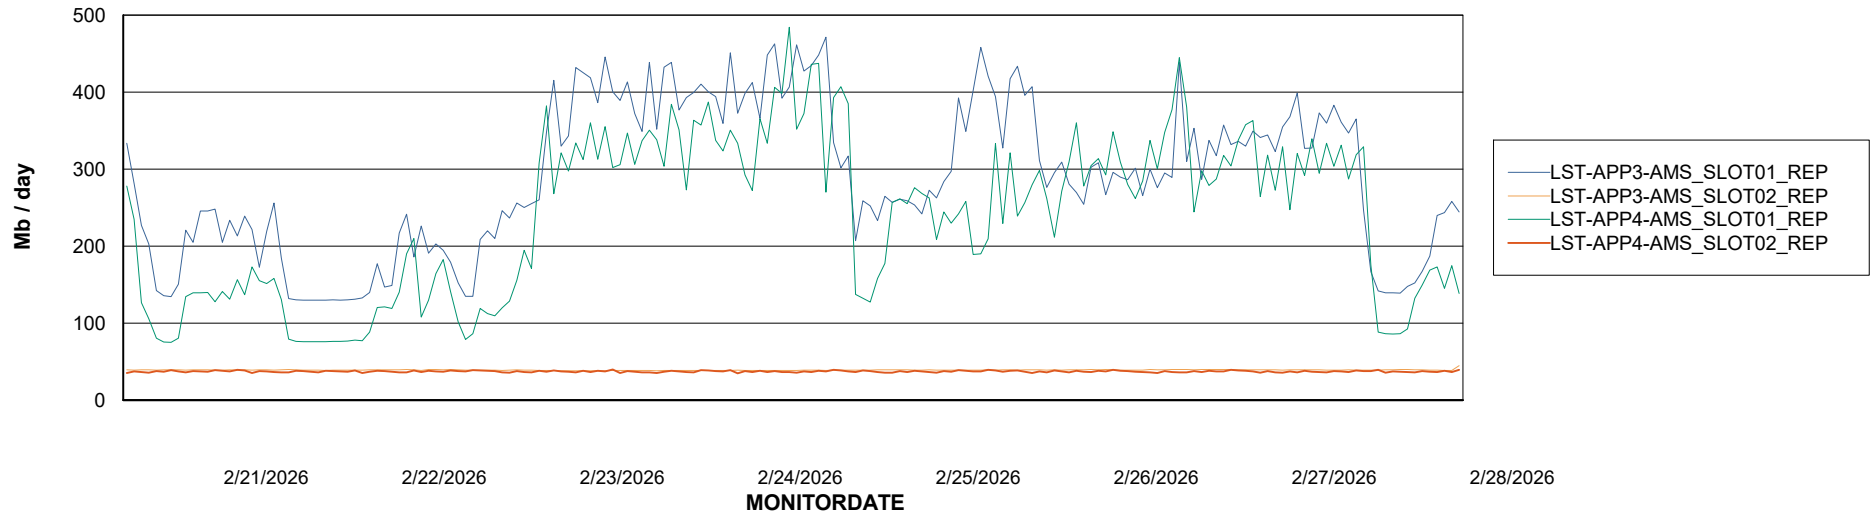

ABSSolute Application ReportServer Services

Avg memory used per ReportServer Service