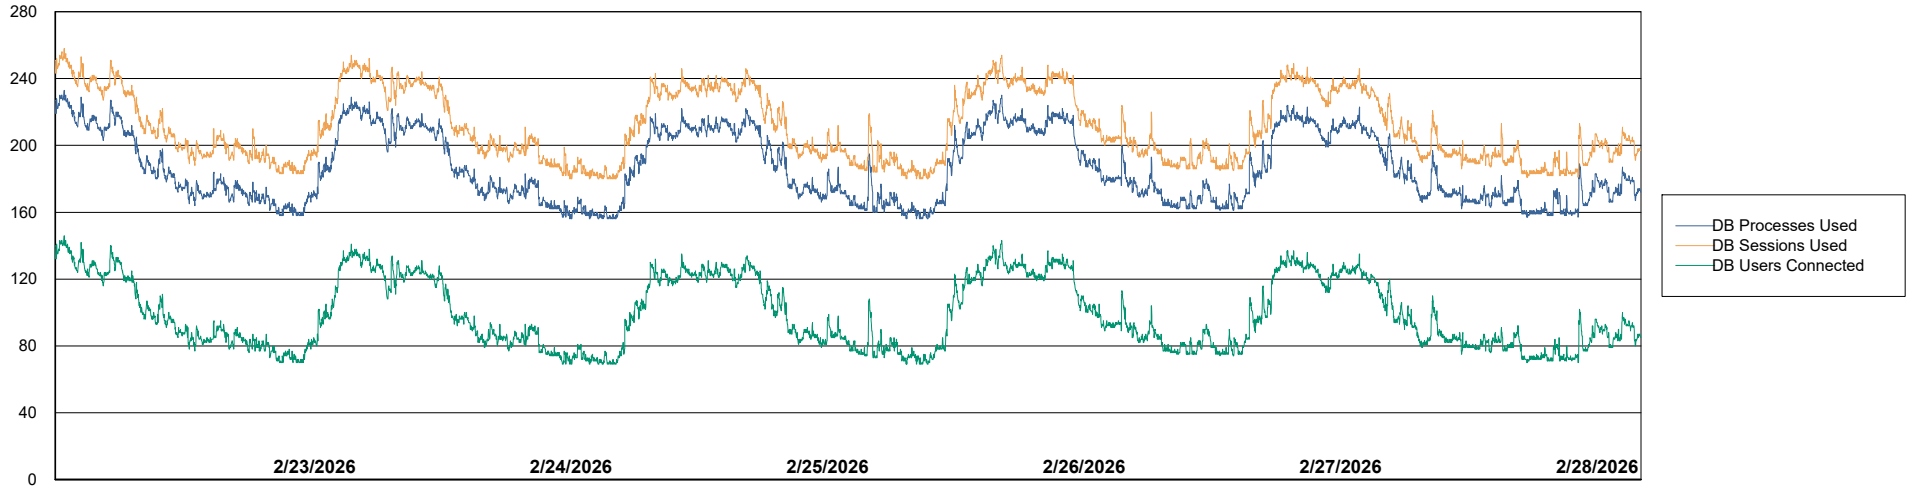

Database Performance LST-DBS5-AMS_DB_ABSEE