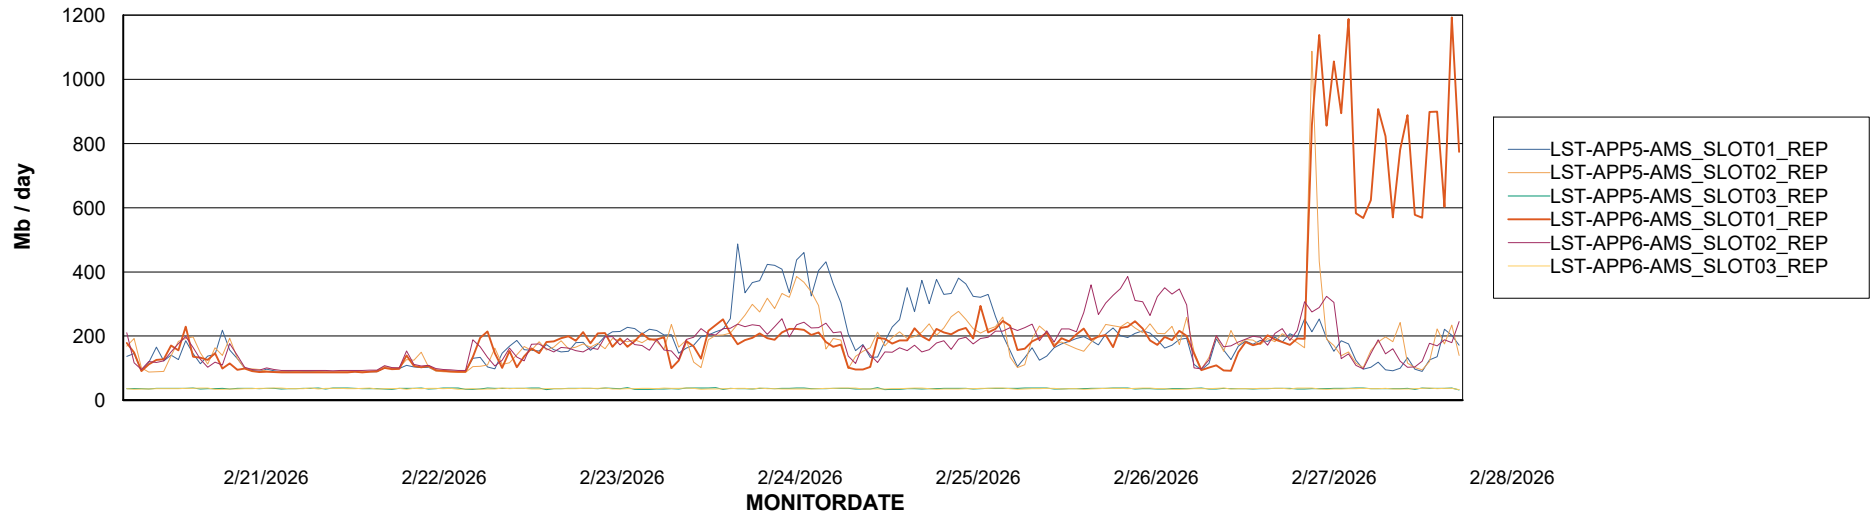

ABSSolute Application ReportServer Services

Avg memory used per ReportServer Service