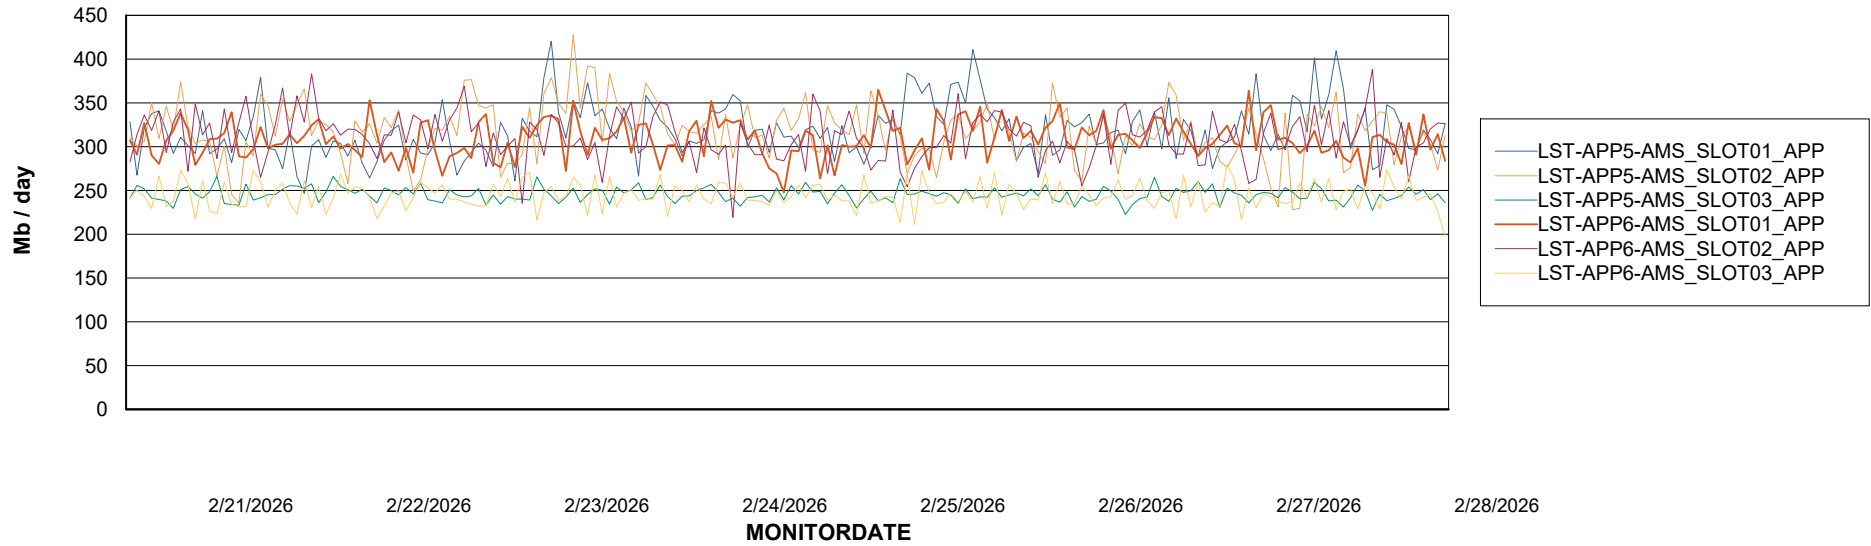

ABSSolute Application Server Services

Avg memory used per ABS Server Service