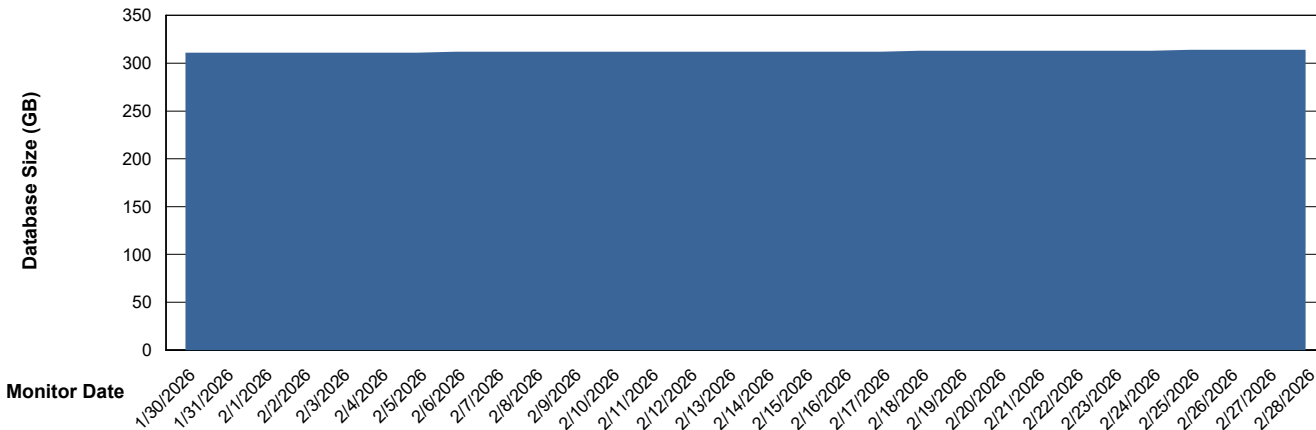

Database growth over last month

Database Tablespace LST-DBS5-AMS_DB_ABSEE

Date	Tablespace Name	MaxFilesize (Gb)	Usedsize (Gb)	Percentage free
2/28/2026	ABSDATA	356	281	21
	INDX	120	21	83
2/27/2026	ABSDATA	356	281	21
	INDX	120	21	83
2/26/2026	ABSDATA	356	281	21
	INDX	120	21	83
2/25/2026	ABSDATA	356	281	21
	INDX	120	21	83
2/24/2026	ABSDATA	356	281	21
	INDX	120	21	83
2/23/2026	ABSDATA	356	281	21
	INDX	120	21	83
2/22/2026	ABSDATA	356	280	21
	INDX	120	21	83