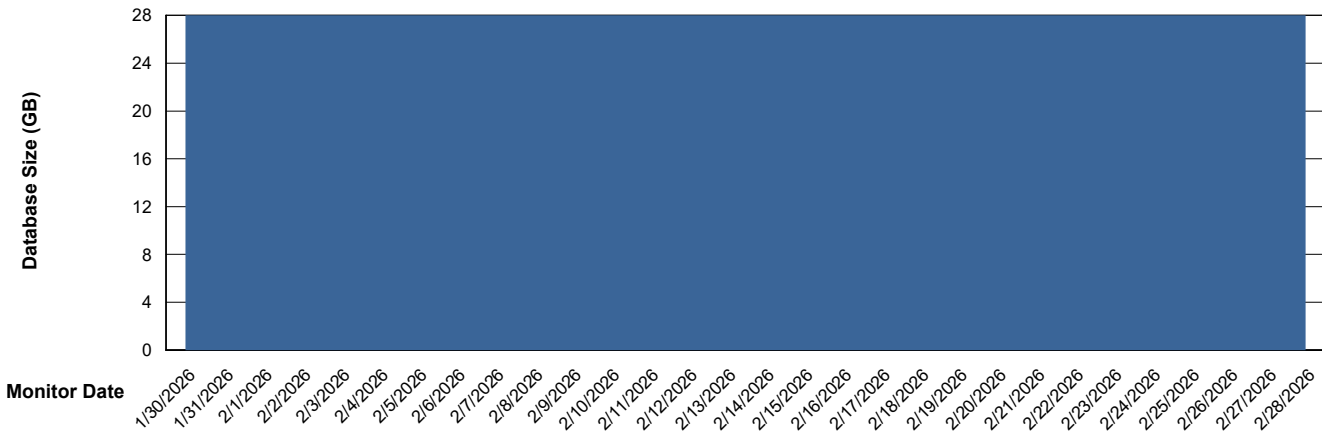

Database growth over last month

Database Tablespace LST-DBS1-AMS_DB_ABSCH

Date	Tablespace Name	MaxFilesize (Gb)	Usedsize (Gb)	Percentage free
2/28/2026	ABSDATA	420	20	95
	INDX	120	1	99
2/27/2026	ABSDATA	420	20	95
	INDX	120	1	99
2/26/2026	ABSDATA	420	20	95
	INDX	120	1	99
2/25/2026	ABSDATA	420	20	95
	INDX	120	1	99
2/24/2026	ABSDATA	420	20	95
	INDX	120	1	99
2/23/2026	ABSDATA	420	20	95
	INDX	120	1	99
2/22/2026	ABSDATA	420	20	95
	INDX	120	1	99