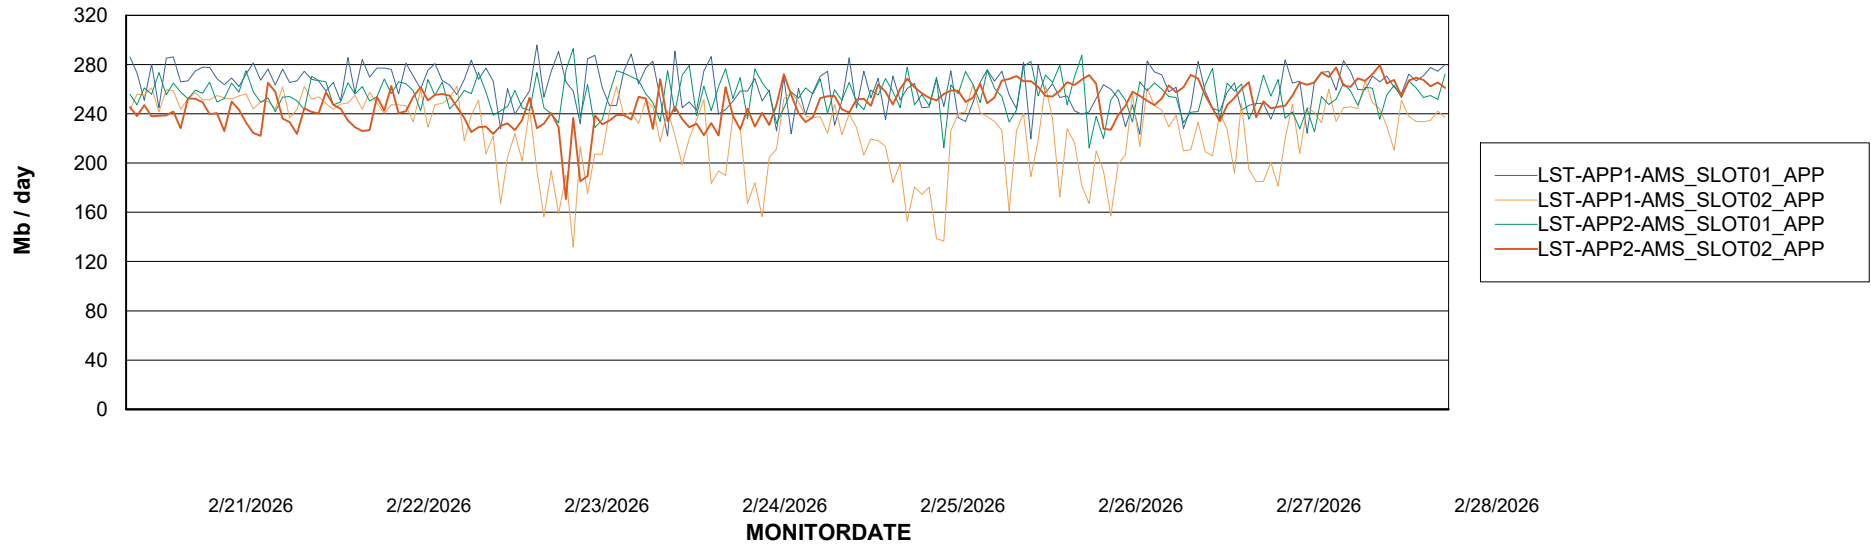

ABSSolute Application Server Services

Avg memory used per ABS Server Service