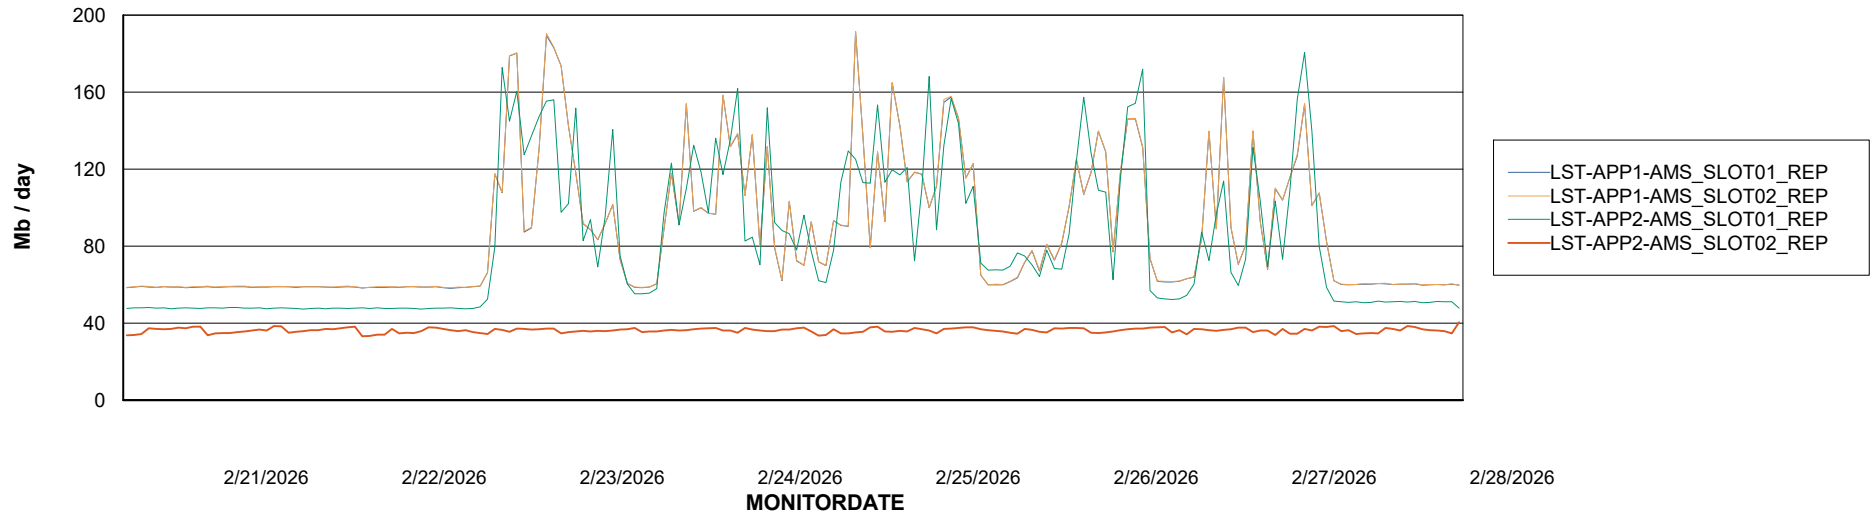

ABSSolute Application ReportServer Services

Avg memory used per ReportServer Service