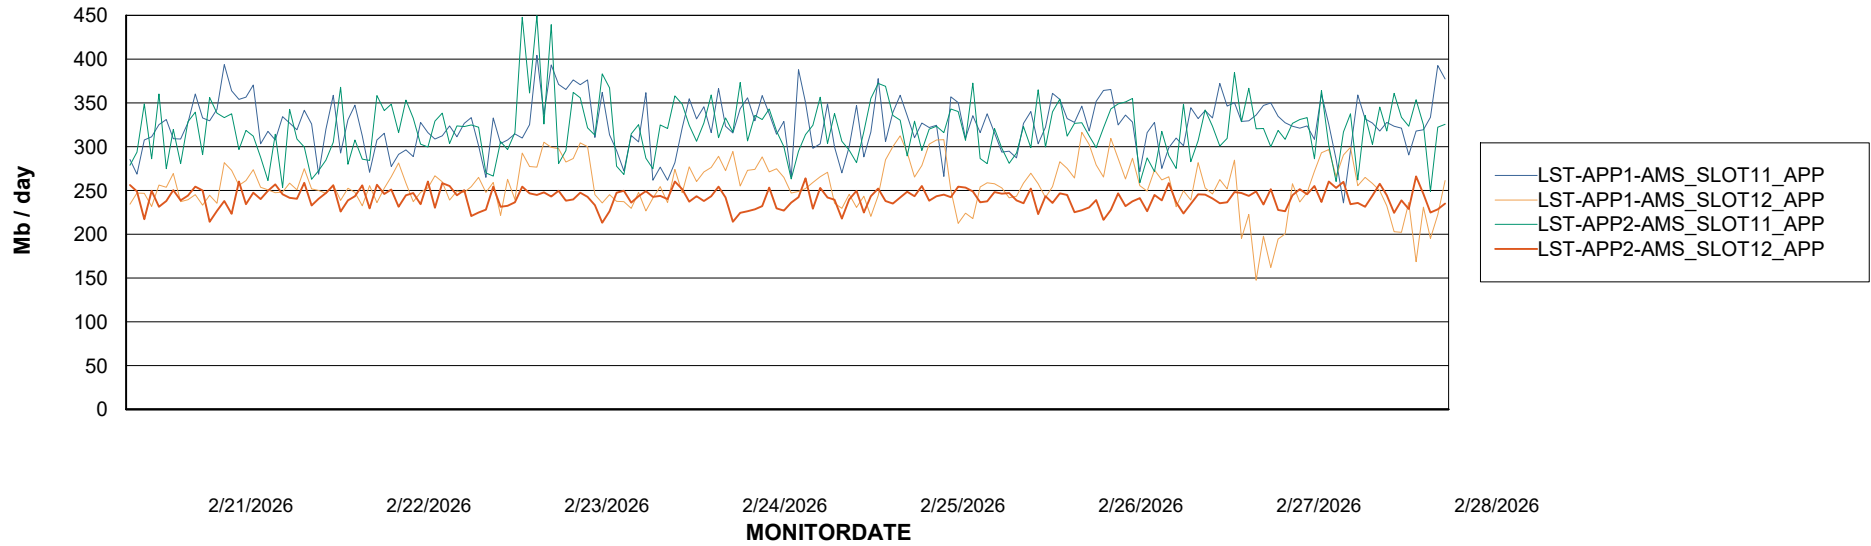

ABSSolute Application Server Services

Avg memory used per ABS Server Service