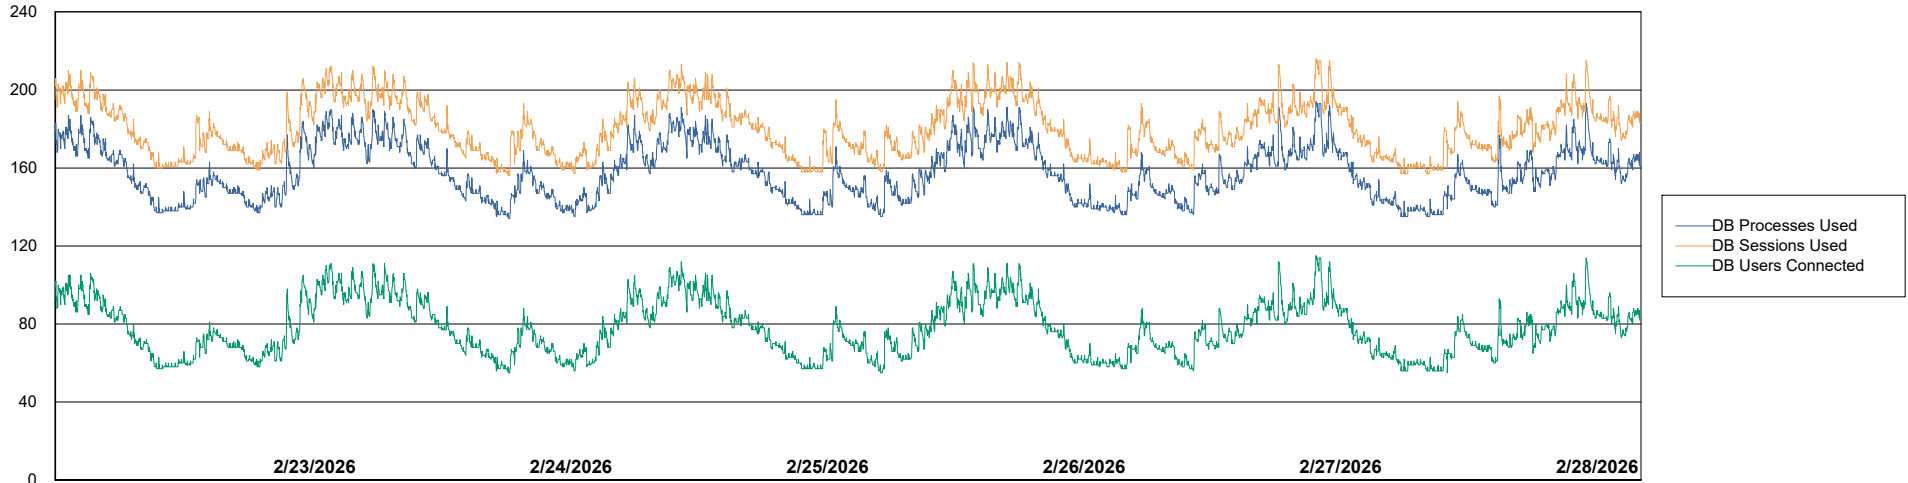

Database Performance LST-DBS2-AMS_DB_ABSCH2