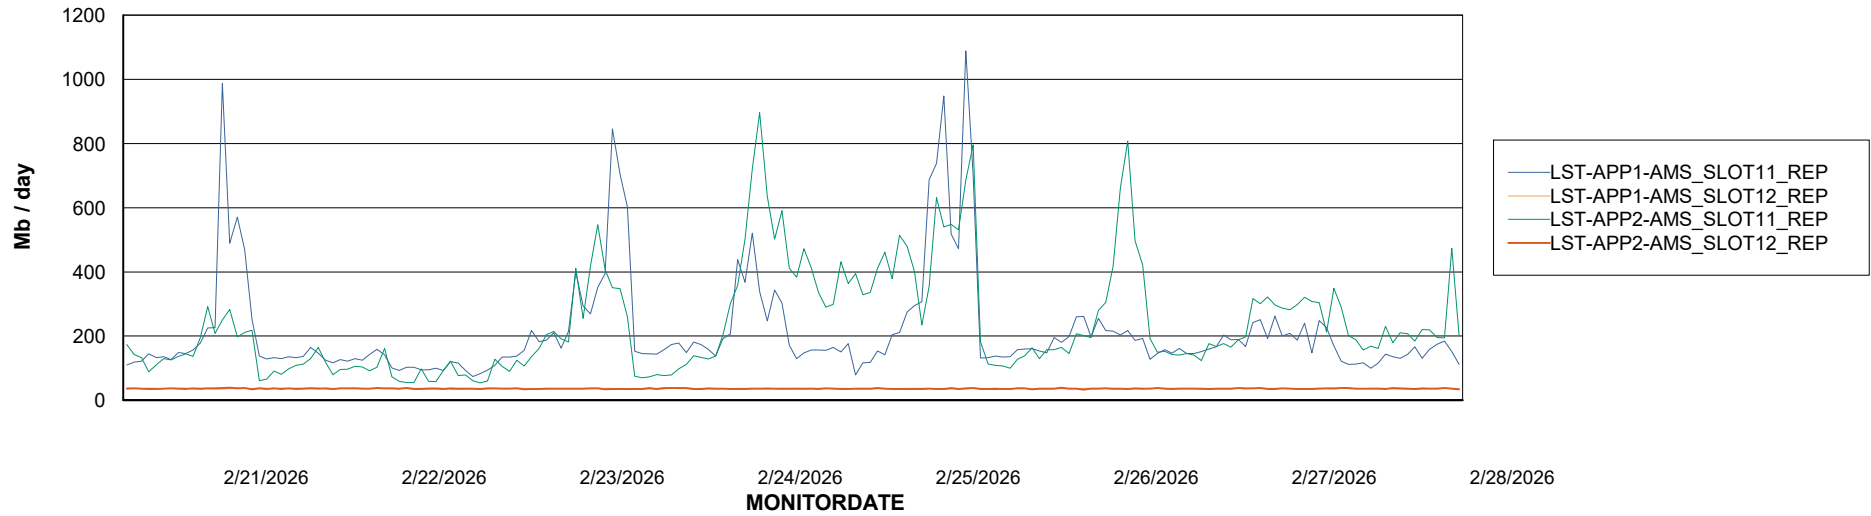

ABSSolute Application ReportServer Services

Avg memory used per ReportServer Service