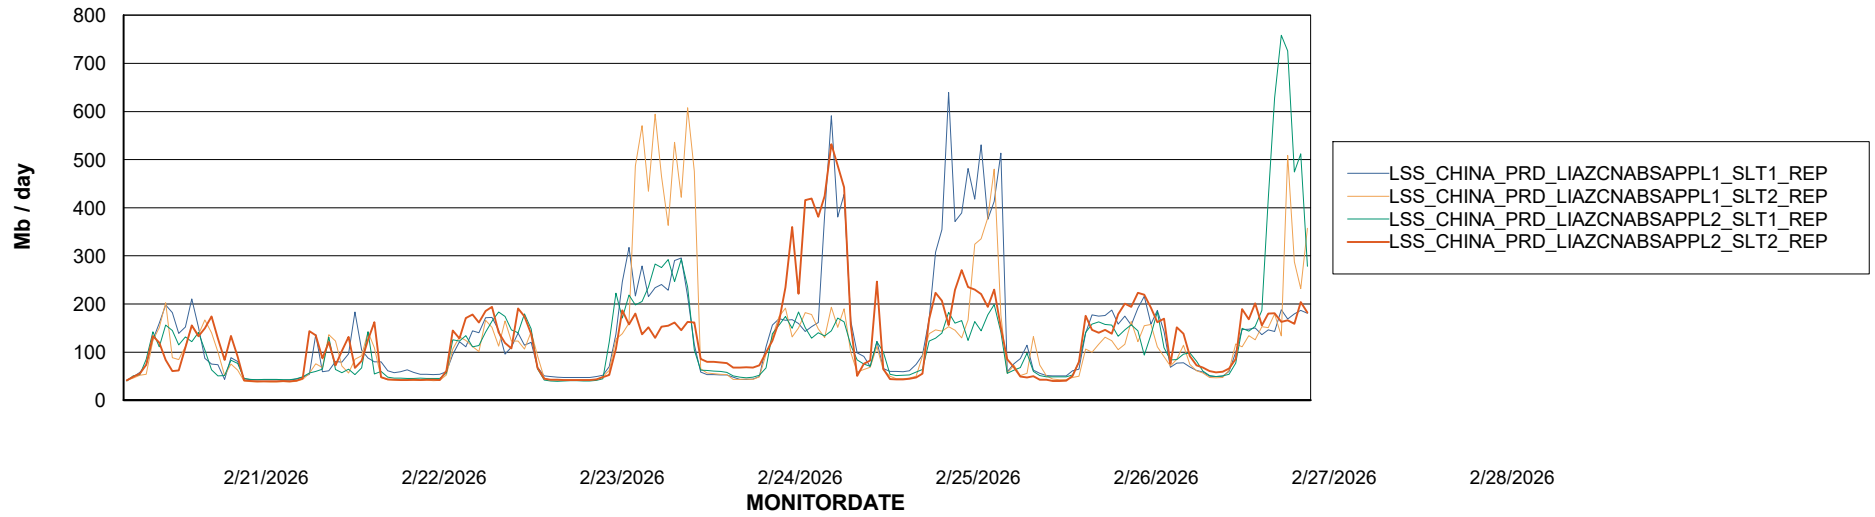

ABSSolute Application ReportServer Services

Avg memory used per ReportServer Service