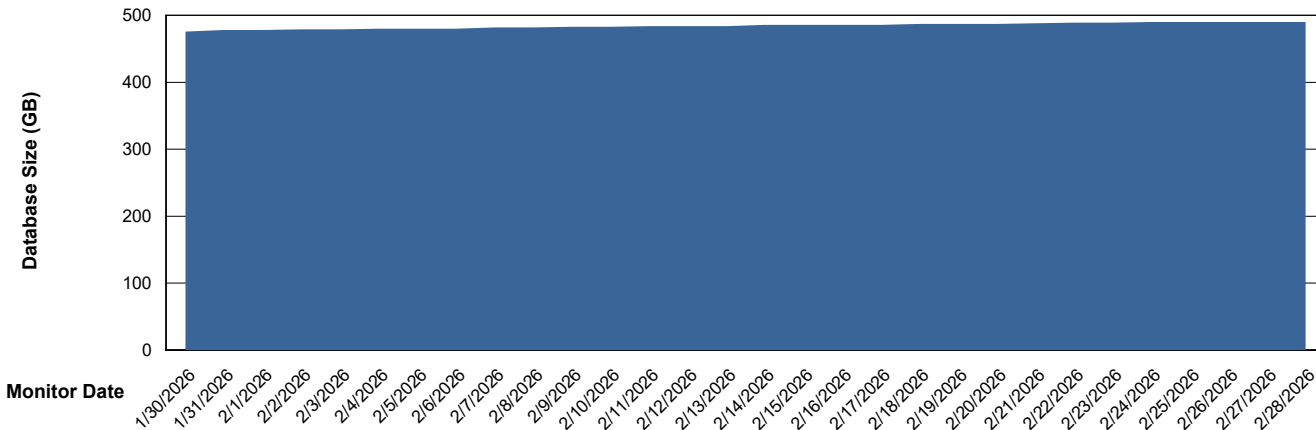

DB Processes Max 0
DB Processes Max 4
DB Processes Max 1,000

Weekly SLA Customer Report

Customer LSS_CHINA_Production
 Database ID 202

DATABASE SIZE LSS_CHINA_PRD_liazcnVMPABSDB1_ABS1

Database growth over last month