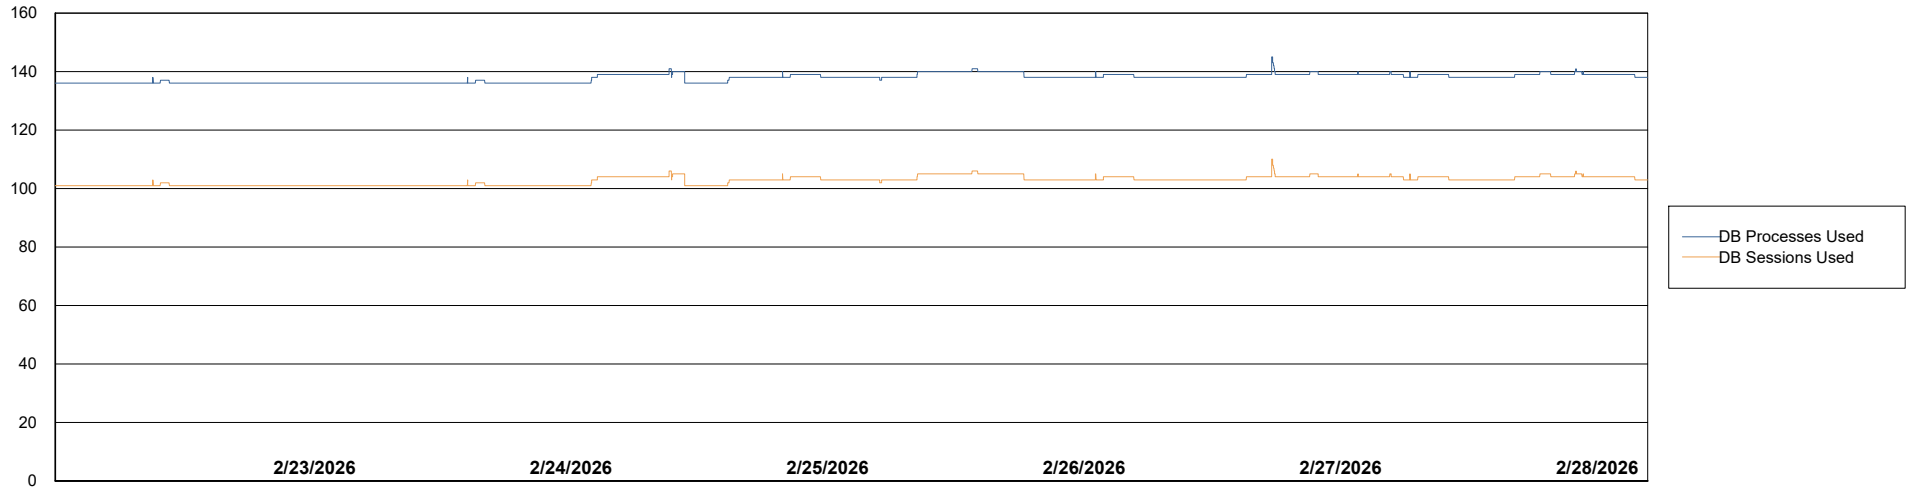

Database Performance LSS_CHINA_PRD_liazcnVMPABSDB2_HSBABS1

DB Processes Max 0
DB Processes Max 4
DB Processes Max 1,000