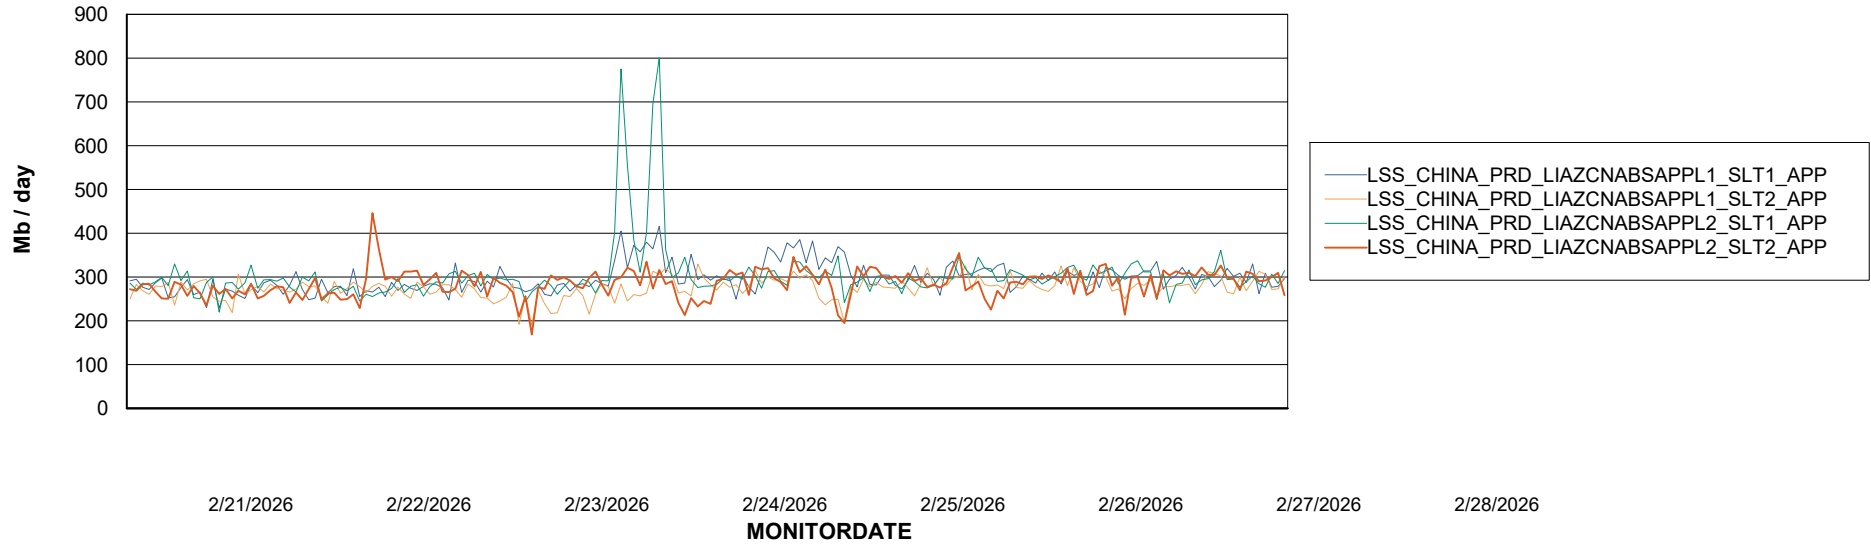

ABSSolute Application Server Services

Avg memory used per ABS Server Service