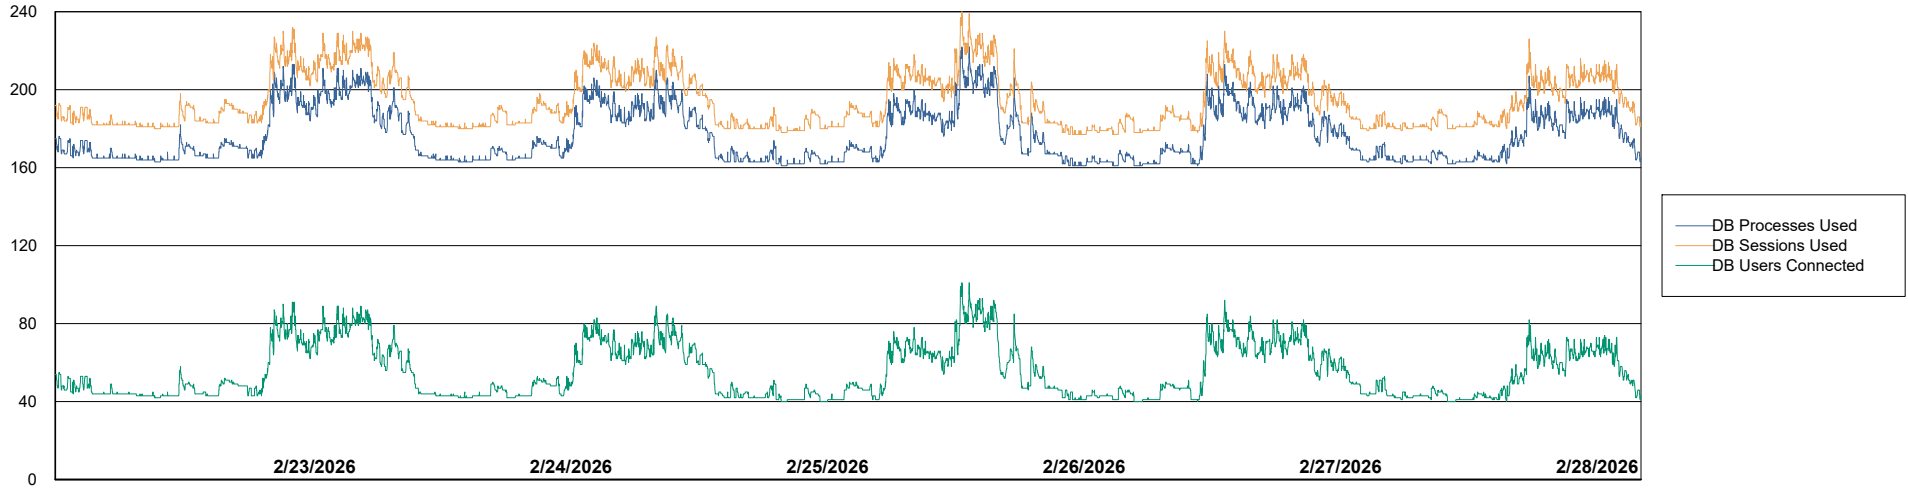

Harddisk Usage LSS_CHINA_PRD_liazcnVMPABSDB2

	Free disk space on C: (%)	Total disk space on C: (Gb)	Used disk space on C: (Gb)	Free disk space on D: (%)	Total disk space on D: (Gb)	Used disk space on D: (Gb)	Free disk space on E: (%)	Total disk space on E: (Gb)	Used disk space on E: (Gb)	Free disk space on F: (%)
2/28/2026	79	149	31	76	100	24	57	1,500	648	95
2/27/2026	79	149	31	76	100	24	57	1,500	648	95
2/26/2026	79	149	31	76	100	24	57	1,500	648	95
2/25/2026	79	149	31	76	100	24	57	1,500	648	95
2/24/2026	79	149	31	76	100	24	57	1,500	648	94
2/23/2026	79	149	31	76	100	24	57	1,500	648	94
2/22/2026	79	149	31	76	100	24	57	1,500	648	95

Weekly SLA Customer Report

Customer LSS_CHINA_Production
Database ID 202

Database Performance LSS_CHINA_PRD_liazcnVMPABSDB1_ABS1

Weekly SLA Customer Report

Customer LSS_CHINA_Production
Database ID 202

Database Performance LSS_CHINA_PRD_liazcnVMPABSDB2_HSBABS1