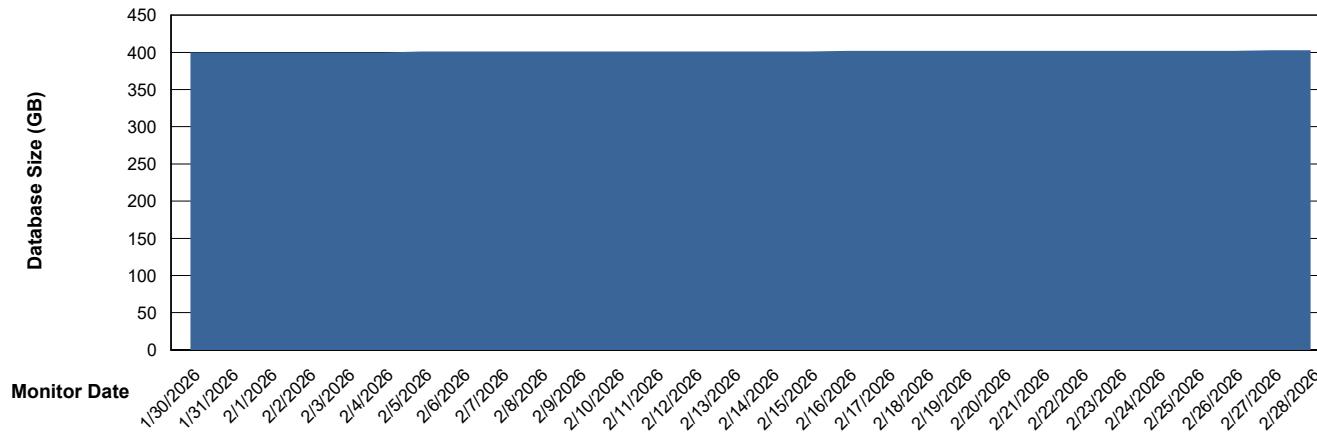

Weekly SLA Customer Report

Customer LLG_Production
Database ID 148

Database Performance LLG_ABSDB02_PROD_HSBABS1

DB Processes Max 4
DB Processes Max 300
DB Processes Max 0

Weekly SLA Customer Report

Customer LLG_Production
Database ID 148

DATABASE SIZE LLG_ABSBI01_BI_PROD_ABS1

Database growth over last month

DATABASE SIZE LLG_ABSDB01_PROD_ABS1

Database growth over last month

Weekly SLA Customer Report

Customer LLG_Production
 Database ID 148