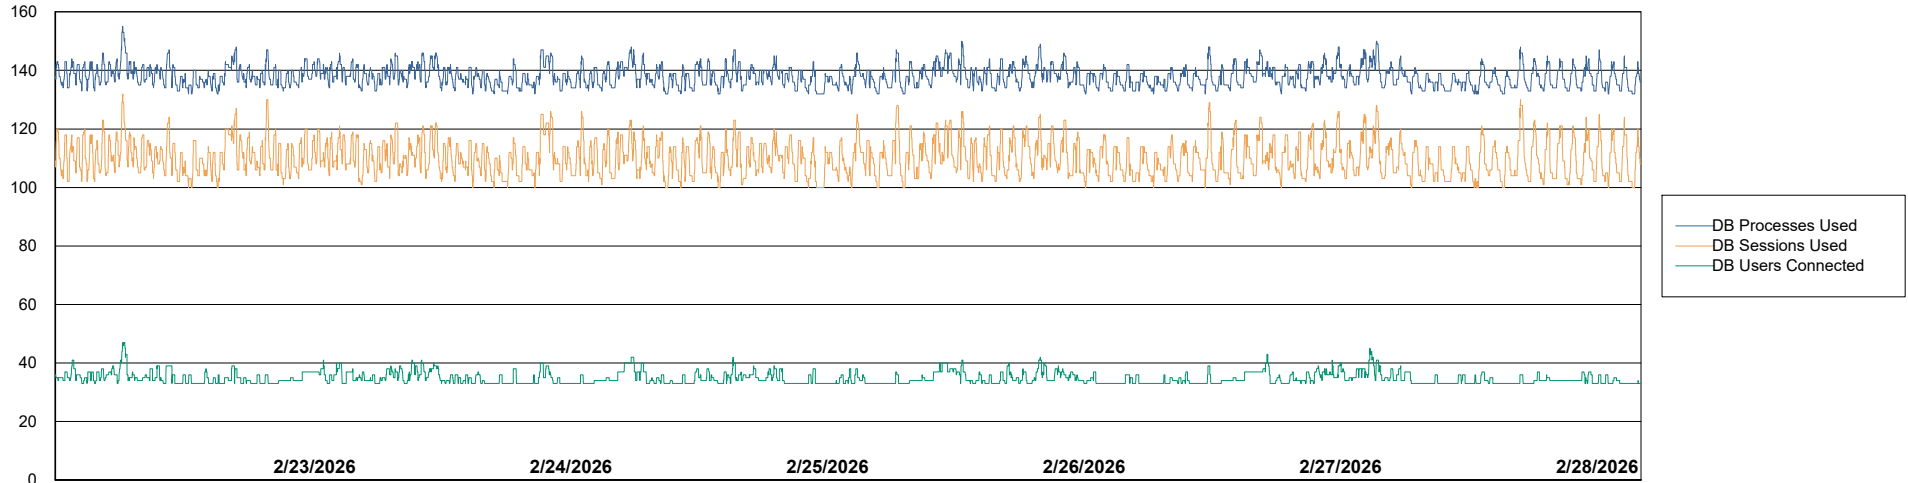

Weekly SLA Customer Report

Customer LLG_Production
Database ID 148

Database Performance LLG_ABSBI01_BI_PROD_ABS1

Weekly SLA Customer Report

Customer LLG_Production
Database ID 148

Database Performance LLG_ABSD01_PROD_ABS1