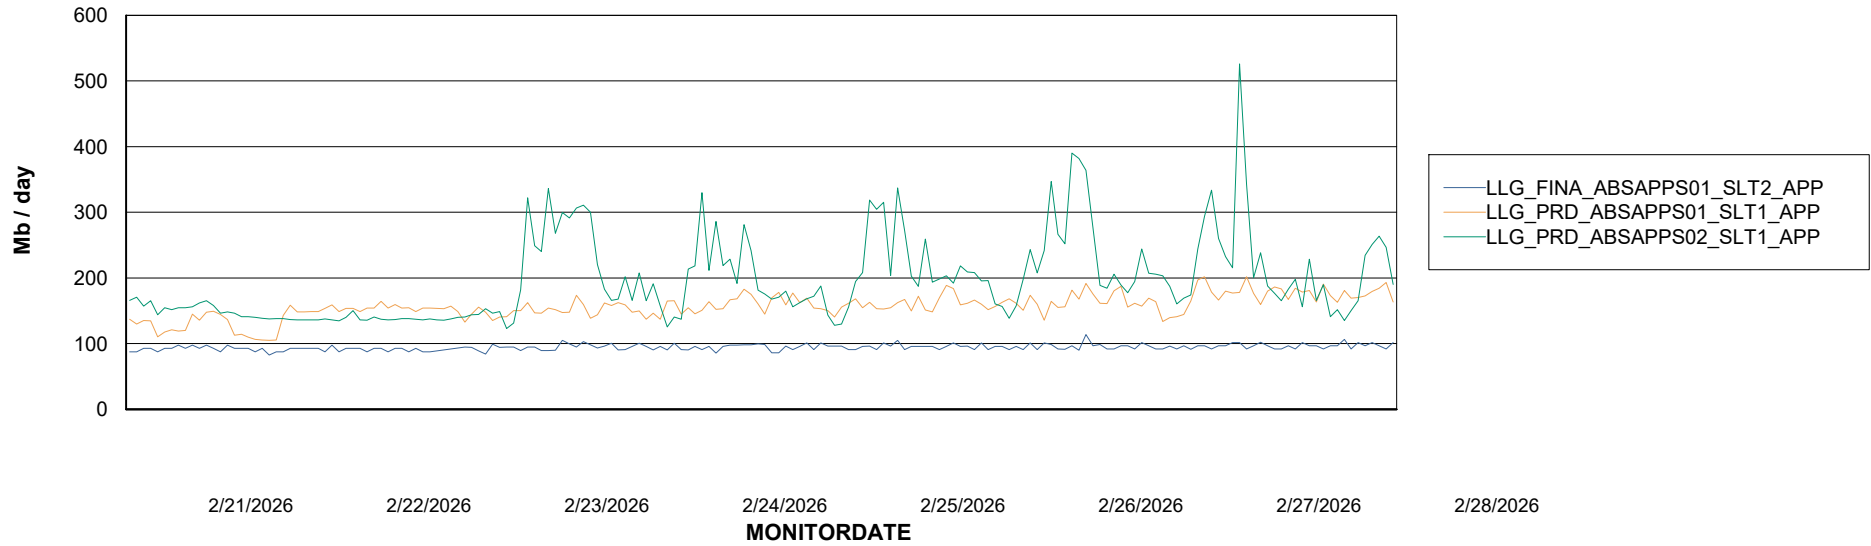

ABSSolute Application Server Services

Avg memory used per ABS Server Service