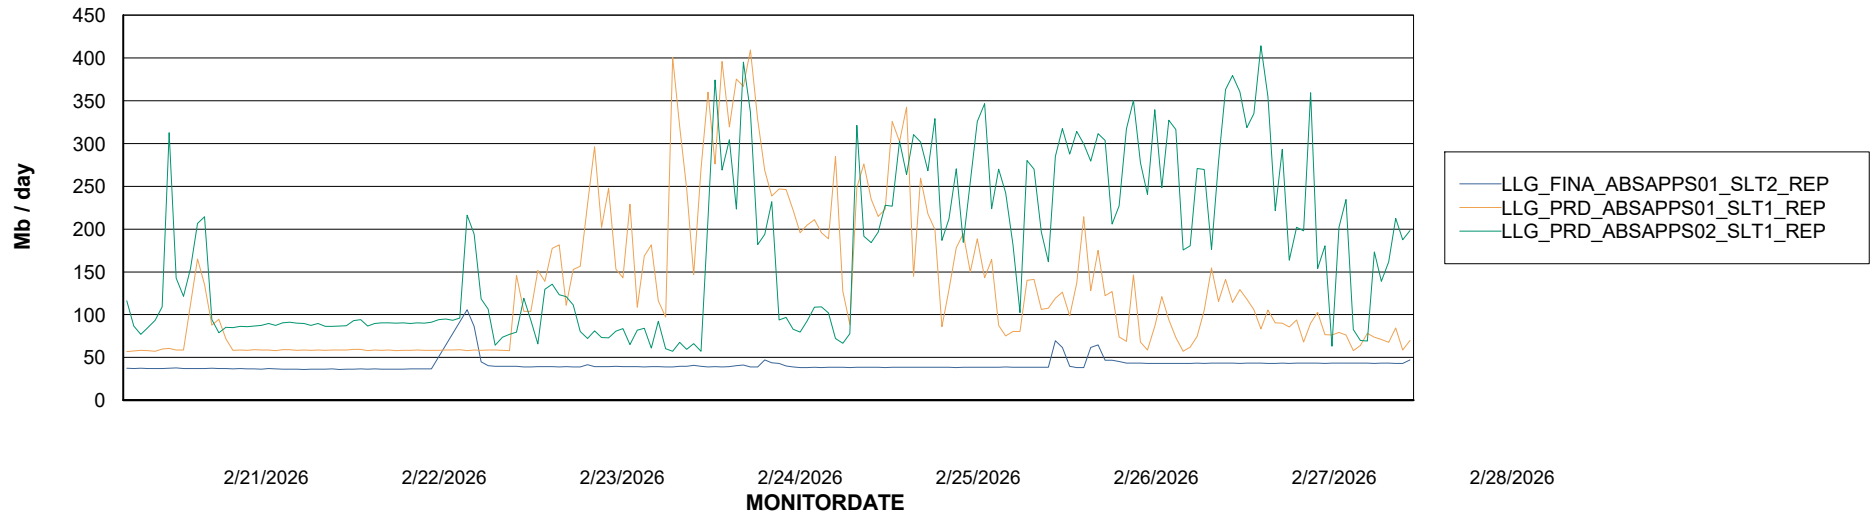

Avg memory used per ABS Server Service

Avg users per day per ABS server

Weekly SLA Customer Report

Customer LLG_Production
Database ID 148

ABSSolute Application ReportServer Services

Avg memory used per ReportServer Service