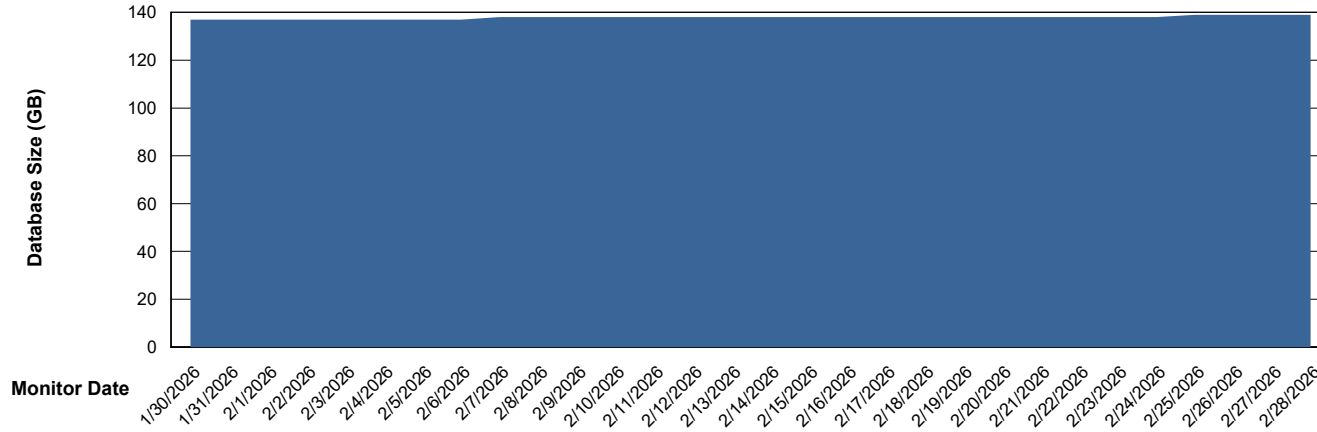

Weekly SLA Customer Report

Customer LLG_Production
Database ID 148

Database Performance LLG_ABSDB02_PROD_HSBABS1

DB Processes Max 4
DB Processes Max 300
DB Processes Max 0

Weekly SLA Customer Report

Customer LLG_Production
Database ID 148

DATABASE SIZE LLG_ABSBI01_BI_PROD_ABS1

Database growth over last month

DATABASE SIZE LLG_ABSDB01_PROD_ABS1

Database growth over last month

Weekly SLA Customer Report

Customer LLG_Production
 Database ID 148